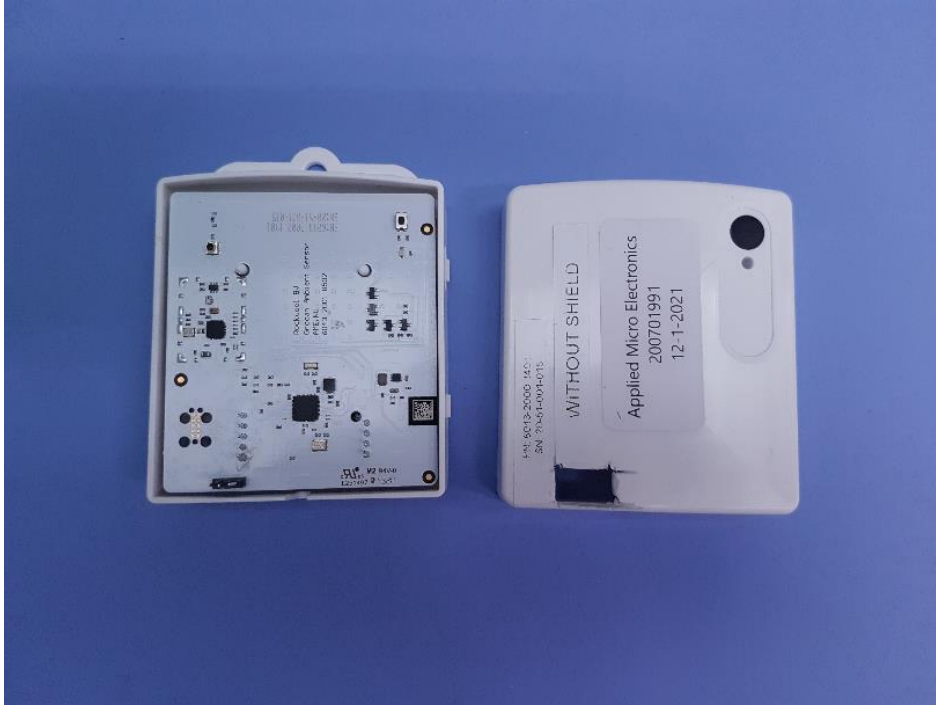

Internal Photo Module

Product name : Climate sensor
Applicant : Rockwool BV
FCC ID : 2AUKP-CL002
ISED ID : 25447-CL002

Test report No. 200701991

Table of Contents

| | | |
|----------|------------------------------|----------|
| 1 | Internal Photos | 2 |
| 1.1 | Front view | 2 |
| 1.2 | Back view..... | 2 |
| 1.3 | RF section | 3 |

1 Internal Photos

1.1 Front view

1.2 Back view

1.3 RF section