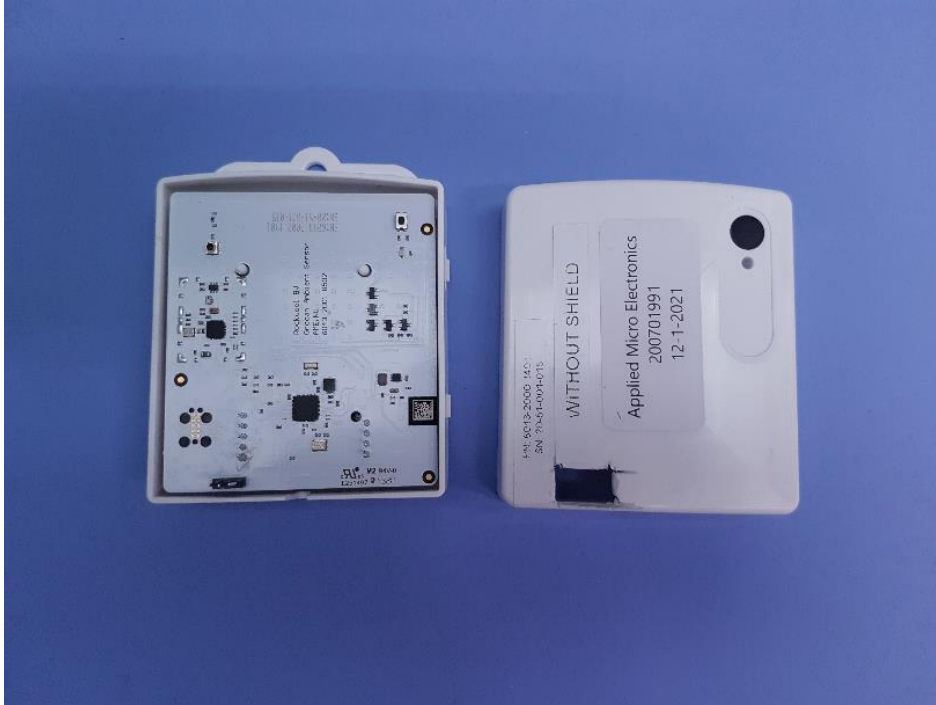

External Photo Module

Product name : Climate sensor
Applicant : Rockwool BV
FCC ID : 2AUKP-CL002
ISED ID : 25447-CL002

Test report No. 200701991

Table of Contents

1	External Photos.....	2
1.1	Front View.....	2
1.2	Back view.....	2

1 External Photos

1.1 Front View

1.2 Back view