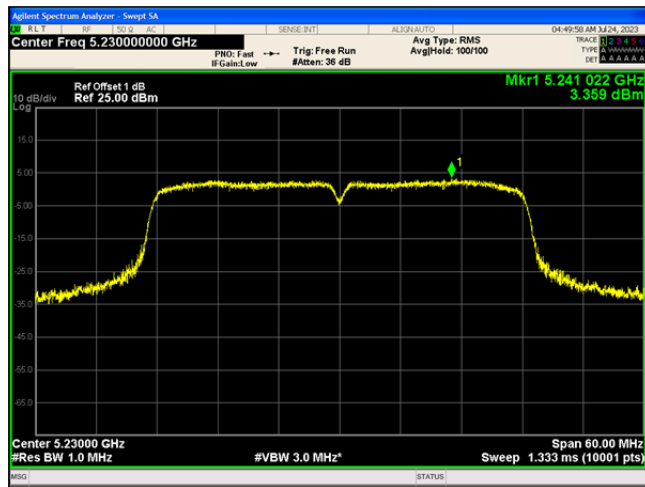

802.11n(HT20)_5200

802.11n(HT20)_5240

802.11n(HT20)_5745

802.11n(HT20)_5785

802.11n(HT20)_5825

802.11n(HT40)_5190

802.11n(HT40)_5230

802.11n(HT40)_5755

802.11ac(VHT40)_5230

802.11ac(VHT40)_5755

802.11ac(VHT40)_5795

802.11ac(VHT80)_5210

802.11ac(VHT80)_5775

Appendix D: Frequency Stability

Test Result

Voltage							
Test Mode	Channel	Voltage [Vdc]	Temperature (°C)	Deviation (Hz)	Deviation (ppm)	Limit (ppm)	Verdict
20MHz	5180	NV	NT	2000	0.3861	20	PASS
		LV	NT	2000	0.3861	20	PASS
		HV	NT	2000	0.3861	20	PASS
	5200	NV	NT	4000	0.769231	20	PASS
		LV	NT	3000	0.576923	20	PASS
		HV	NT	2000	0.384615	20	PASS
	5240	NV	NT	4000	0.763359	20	PASS
		LV	NT	2000	0.381679	20	PASS
		HV	NT	2000	0.381679	20	PASS
	5745	NV	NT	-11000	-1.914708	20	PASS
		LV	NT	-11000	-1.914708	20	PASS
		HV	NT	-12000	-2.088773	20	PASS
	5785	NV	NT	-11000	-1.901469	20	PASS
		LV	NT	-12000	-2.07433	20	PASS
		HV	NT	-12000	-2.07433	20	PASS
5825	NV	NT	-7000	-1.201717	20	PASS	
	LV	NT	-9000	-1.545064	20	PASS	
	HV	NT	-10000	-1.716738	20	PASS	
40MHz	5190	NV	NT	-10000	-1.926782	20	PASS
		LV	NT	-10000	-1.926782	20	PASS
		HV	NT	-10000	-1.926782	20	PASS
	5230	NV	NT	-10000	-1.912046	20	PASS
		LV	NT	-10000	-1.912046	20	PASS
		HV	NT	-10000	-1.912046	20	PASS
	5755	NV	NT	-12000	-2.085143	20	PASS
		LV	NT	-12000	-2.085143	20	PASS
		HV	NT	-12000	-2.085143	20	PASS
5795	NV	NT	-11000	-1.898188	20	PASS	
	LV	NT	-12000	-2.070751	20	PASS	
	HV	NT	-12000	-2.070751	20	PASS	
80MHz	5210	NV	NT	-11000	-2.111324	20	PASS
		LV	NT	-12000	-2.303263	20	PASS
		HV	NT	-12000	-2.303263	20	PASS
	5775	NV	NT	-9000	-1.701323	20	PASS
		LV	NT	-9000	-1.701323	20	PASS
		HV	NT	-9000	-1.701323	20	PASS