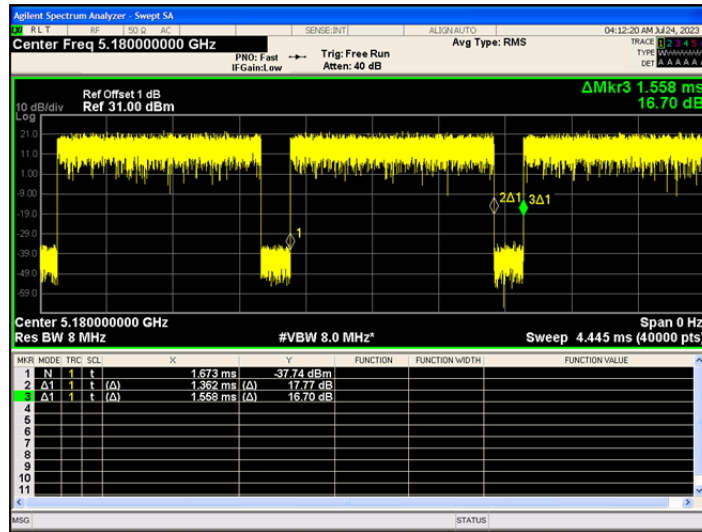

Test Graphs

802.11a_5180