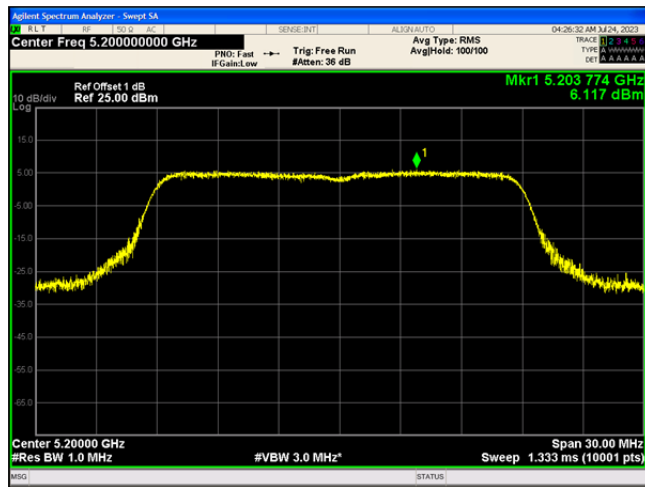

802.11n(HT20)_5200

802.11n(HT20)_5240

802.11n(HT20)_5745

802.11n(HT20)_5785

802.11n(HT20)_5825

802.11n(HT40)_5190

802.11n(HT40)_5230

802.11n(HT40)_5755

802.11ac(VHT40)_5230

802.11ac(VHT40)_5755

802.11ac(VHT40)_5795

802.11ac(VHT80)_5210

802.11ac(VHT80)_5775

Appendix D: Frequency Stability

Test Result

Voltage							
Test Mode	Channel	Voltage [Vdc]	Temperature (°C)	Deviation (Hz)	Deviation (ppm)	Limit (ppm)	Verdict
20MHz	5180	NV	NT	2000	0.3861	20	PASS
		LV	NT	2000	0.3861	20	PASS
		HV	NT	2000	0.3861	20	PASS
	5200	NV	NT	4000	0.769231	20	PASS
		LV	NT	3000	0.576923	20	PASS
		HV	NT	2000	0.384615	20	PASS
	5240	NV	NT	4000	0.763359	20	PASS
		LV	NT	2000	0.381679	20	PASS
		HV	NT	2000	0.381679	20	PASS
	5745	NV	NT	-11000	-1.914708	20	PASS
		LV	NT	-11000	-1.914708	20	PASS
		HV	NT	-12000	-2.088773	20	PASS
	5785	NV	NT	-11000	-1.901469	20	PASS
		LV	NT	-12000	-2.07433	20	PASS
		HV	NT	-12000	-2.07433	20	PASS
5825	NV	NT	-7000	-1.201717	20	PASS	
	LV	NT	-9000	-1.545064	20	PASS	
	HV	NT	-10000	-1.716738	20	PASS	
40MHz	5190	NV	NT	-10000	-1.926782	20	PASS
		LV	NT	-10000	-1.926782	20	PASS
		HV	NT	-10000	-1.926782	20	PASS
	5230	NV	NT	-10000	-1.912046	20	PASS
		LV	NT	-10000	-1.912046	20	PASS
		HV	NT	-10000	-1.912046	20	PASS
	5755	NV	NT	-12000	-2.085143	20	PASS
		LV	NT	-12000	-2.085143	20	PASS
		HV	NT	-12000	-2.085143	20	PASS
5795	NV	NT	-11000	-1.898188	20	PASS	
	LV	NT	-12000	-2.070751	20	PASS	
	HV	NT	-12000	-2.070751	20	PASS	
80MHz	5210	NV	NT	-11000	-2.111324	20	PASS
		LV	NT	-12000	-2.303263	20	PASS
		HV	NT	-12000	-2.303263	20	PASS
	5775	NV	NT	-9000	-1.701323	20	PASS
		LV	NT	-9000	-1.701323	20	PASS
		HV	NT	-9000	-1.701323	20	PASS