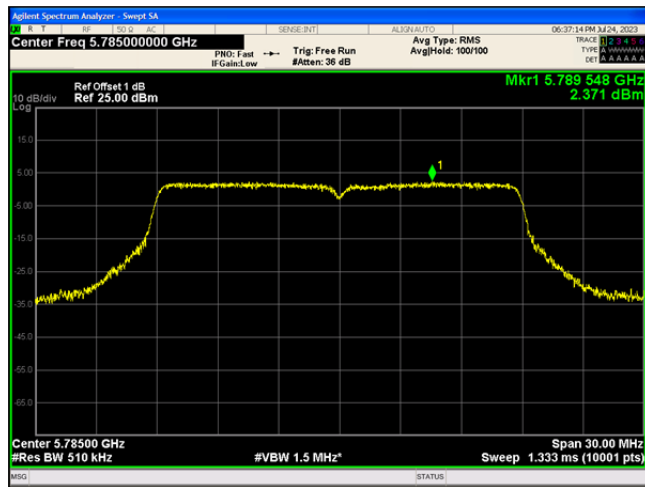

802.11n(HT20)_5200

802.11n(HT20)_5240

802.11n(HT20)_5745

802.11n(HT20)_5785

802.11n(HT20)_5825

802.11n(HT40)_5190

802.11n(HT40)_5230

802.11n(HT40)_5755

802.11ac(VHT40)_5230

802.11ac(VHT40)_5755

802.11ac(VHT40)_5795

802.11ac(VHT80)_5210

802.11ac(VHT80)_5775

Appendix D: Frequency Stability

Test Result

Voltage							
Test Mode	Channel	Voltage [Vdc]	Temperature (°C)	Deviation (Hz)	Deviation (ppm)	Limit (ppm)	Verdict
20MHz	5180	NV	NT	2000	0.3861	20	PASS
		LV	NT	2000	0.3861	20	PASS
		HV	NT	2000	0.3861	20	PASS
	5200	NV	NT	4000	0.769231	20	PASS
		LV	NT	3000	0.576923	20	PASS
		HV	NT	2000	0.384615	20	PASS
	5240	NV	NT	4000	0.763359	20	PASS
		LV	NT	2000	0.381679	20	PASS
		HV	NT	2000	0.381679	20	PASS
	5745	NV	NT	-11000	-1.914708	20	PASS
		LV	NT	-11000	-1.914708	20	PASS
		HV	NT	-12000	-2.088773	20	PASS
	5785	NV	NT	-11000	-1.901469	20	PASS
		LV	NT	-12000	-2.07433	20	PASS
		HV	NT	-12000	-2.07433	20	PASS
5825	NV	NT	-7000	-1.201717	20	PASS	
	LV	NT	-9000	-1.545064	20	PASS	
	HV	NT	-10000	-1.716738	20	PASS	
40MHz	5190	NV	NT	-10000	-1.926782	20	PASS
		LV	NT	-10000	-1.926782	20	PASS
		HV	NT	-10000	-1.926782	20	PASS
	5230	NV	NT	-10000	-1.912046	20	PASS
		LV	NT	-10000	-1.912046	20	PASS
		HV	NT	-10000	-1.912046	20	PASS
	5755	NV	NT	-12000	-2.085143	20	PASS
		LV	NT	-12000	-2.085143	20	PASS
		HV	NT	-12000	-2.085143	20	PASS
5795	NV	NT	-11000	-1.898188	20	PASS	
	LV	NT	-12000	-2.070751	20	PASS	
	HV	NT	-12000	-2.070751	20	PASS	
80MHz	5210	NV	NT	-11000	-2.111324	20	PASS
		LV	NT	-12000	-2.303263	20	PASS
		HV	NT	-12000	-2.303263	20	PASS
	5775	NV	NT	-9000	-1.701323	20	PASS
		LV	NT	-9000	-1.701323	20	PASS
		HV	NT	-9000	-1.701323	20	PASS