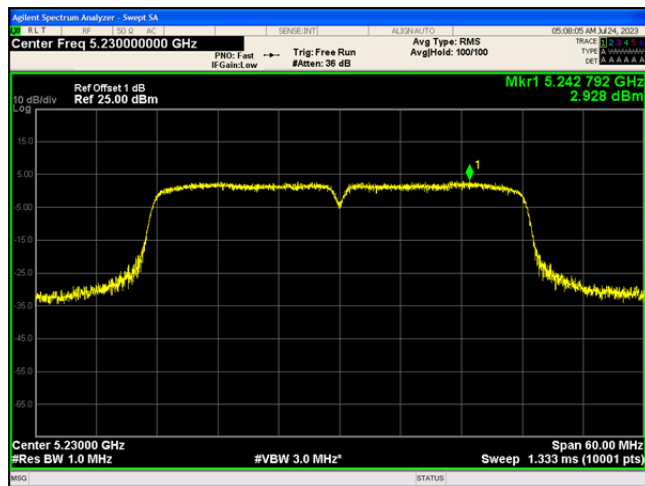

802.11ac(VHT40)_5230

802.11ac(VHT40)_5755

802.11ac(VHT40)_5795

802.11ac(VHT80)_5210

802.11ac(VHT80)_5775

Appendix D: Frequency Stability

Test Result

Voltage							
Test Mode	Channel	Voltage [Vdc]	Temperature (°C)	Deviation (Hz)	Deviation (ppm)	Limit (ppm)	Verdict
20MHz	5180	NV	NT	2000	0.3861	20	PASS
		LV	NT	2000	0.3861	20	PASS
		HV	NT	2000	0.3861	20	PASS
	5200	NV	NT	4000	0.769231	20	PASS
		LV	NT	3000	0.576923	20	PASS
		HV	NT	2000	0.384615	20	PASS
	5240	NV	NT	4000	0.763359	20	PASS
		LV	NT	2000	0.381679	20	PASS
		HV	NT	2000	0.381679	20	PASS
	5745	NV	NT	-11000	-1.914708	20	PASS
		LV	NT	-11000	-1.914708	20	PASS
		HV	NT	-12000	-2.088773	20	PASS
	5785	NV	NT	-11000	-1.901469	20	PASS
		LV	NT	-12000	-2.07433	20	PASS
		HV	NT	-12000	-2.07433	20	PASS
5825	NV	NT	-7000	-1.201717	20	PASS	
	LV	NT	-9000	-1.545064	20	PASS	
	HV	NT	-10000	-1.716738	20	PASS	
40MHz	5190	NV	NT	-10000	-1.926782	20	PASS
		LV	NT	-10000	-1.926782	20	PASS
		HV	NT	-10000	-1.926782	20	PASS
	5230	NV	NT	-10000	-1.912046	20	PASS
		LV	NT	-10000	-1.912046	20	PASS
		HV	NT	-10000	-1.912046	20	PASS
	5755	NV	NT	-12000	-2.085143	20	PASS
		LV	NT	-12000	-2.085143	20	PASS
		HV	NT	-12000	-2.085143	20	PASS
5795	NV	NT	-11000	-1.898188	20	PASS	
	LV	NT	-12000	-2.070751	20	PASS	
	HV	NT	-12000	-2.070751	20	PASS	
80MHz	5210	NV	NT	-11000	-2.111324	20	PASS
		LV	NT	-12000	-2.303263	20	PASS
		HV	NT	-12000	-2.303263	20	PASS
	5775	NV	NT	-9000	-1.701323	20	PASS
		LV	NT	-9000	-1.701323	20	PASS
		HV	NT	-9000	-1.701323	20	PASS