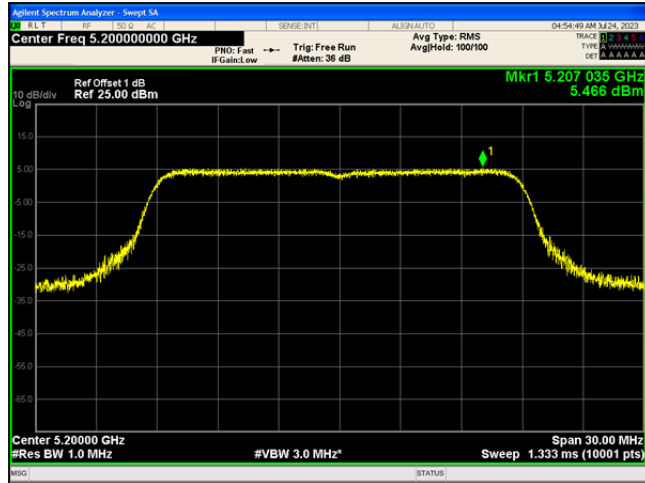

802.11ac(VHT20)_5200