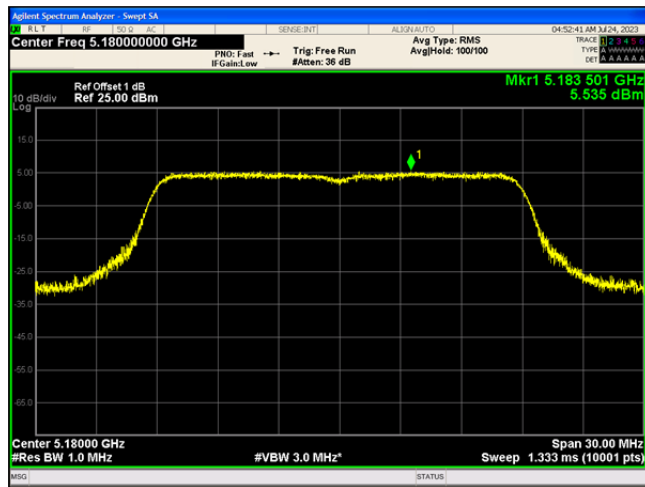

802.11ac(VHT20)_5180