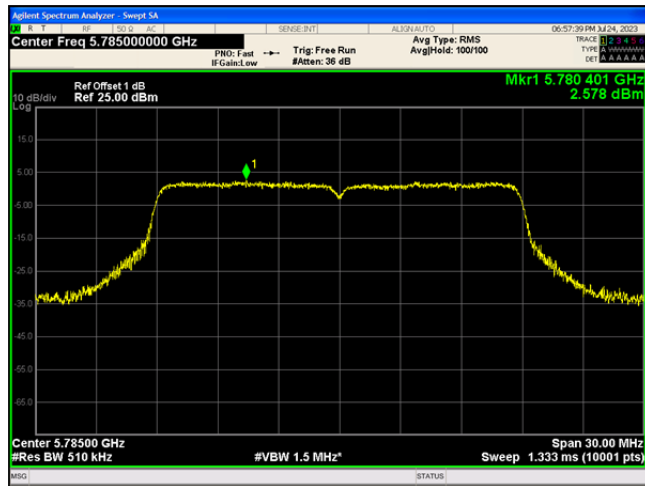

802.11ac(VHT20)_5785