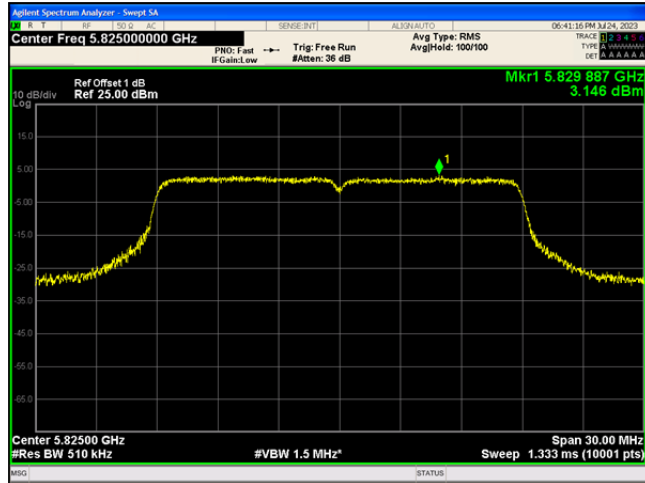

802.11n(HT20)_5200

802.11n(HT20)_5240

802.11n(HT20)_5745

802.11n(HT20)_5785

802.11n(HT20)_5825

802.11n(HT40)_5190

802.11n(HT40)_5230

802.11n(HT40)_5755

802.11ac(VHT40)_5230

802.11ac(VHT40)_5755

802.11ac(VHT40)_5795

802.11ac(VHT80)_5210

802.11ac(VHT80)_5775

Appendix D: Frequency Stability

Test Result

Voltage							
Test Mode	Channel	Voltage [Vdc]	Temperature (°C)	Deviation (Hz)	Deviation (ppm)	Limit (ppm)	Verdict
20MHz	5180	NV	NT	2000	0.3861	20	PASS
		LV	NT	2000	0.3861	20	PASS
		HV	NT	2000	0.3861	20	PASS
	5200	NV	NT	4000	0.769231	20	PASS
		LV	NT	3000	0.576923	20	PASS
		HV	NT	2000	0.384615	20	PASS
	5240	NV	NT	4000	0.763359	20	PASS
		LV	NT	2000	0.381679	20	PASS
		HV	NT	2000	0.381679	20	PASS
	5745	NV	NT	-11000	-1.914708	20	PASS
		LV	NT	-11000	-1.914708	20	PASS
		HV	NT	-12000	-2.088773	20	PASS
	5785	NV	NT	-11000	-1.901469	20	PASS
		LV	NT	-12000	-2.07433	20	PASS
		HV	NT	-12000	-2.07433	20	PASS
5825	NV	NT	-7000	-1.201717	20	PASS	
	LV	NT	-9000	-1.545064	20	PASS	
	HV	NT	-10000	-1.716738	20	PASS	
40MHz	5190	NV	NT	-10000	-1.926782	20	PASS
		LV	NT	-10000	-1.926782	20	PASS
		HV	NT	-10000	-1.926782	20	PASS
	5230	NV	NT	-10000	-1.912046	20	PASS
		LV	NT	-10000	-1.912046	20	PASS
		HV	NT	-10000	-1.912046	20	PASS
	5755	NV	NT	-12000	-2.085143	20	PASS
		LV	NT	-12000	-2.085143	20	PASS
		HV	NT	-12000	-2.085143	20	PASS
5795	NV	NT	-11000	-1.898188	20	PASS	
	LV	NT	-12000	-2.070751	20	PASS	
	HV	NT	-12000	-2.070751	20	PASS	
80MHz	5210	NV	NT	-11000	-2.111324	20	PASS
		LV	NT	-12000	-2.303263	20	PASS
		HV	NT	-12000	-2.303263	20	PASS
	5775	NV	NT	-9000	-1.701323	20	PASS
		LV	NT	-9000	-1.701323	20	PASS
		HV	NT	-9000	-1.701323	20	PASS