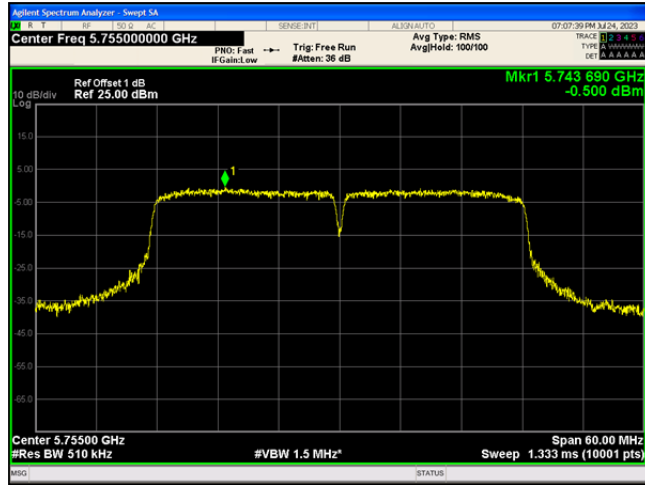

802.11n(HT40)_5795

802.11ac(VHT20)_5180

802.11ac(VHT20)_5200

802.11ac(VHT20)_5240

802.11ac(VHT20)_5745

802.11ac(VHT20)_5785

802.11ac(VHT20)_5825

802.11ac(VHT40)_5190

802.11ac(VHT40)_5230

802.11ac(VHT40)_5755

802.11ac(VHT40)_5795

802.11ac(VHT80)_5210

802.11ac(VHT80)_5775

Appendix D: Frequency Stability

Test Result

Voltage							
Test Mode	Channel	Voltage [Vdc]	Temperature (°C)	Deviation (Hz)	Deviation (ppm)	Limit (ppm)	Verdict
20MHz	5180	NV	NT	2000	0.3861	20	PASS
		LV	NT	2000	0.3861	20	PASS
		HV	NT	2000	0.3861	20	PASS
	5200	NV	NT	4000	0.769231	20	PASS
		LV	NT	3000	0.576923	20	PASS
		HV	NT	2000	0.384615	20	PASS
	5240	NV	NT	4000	0.763359	20	PASS
		LV	NT	2000	0.381679	20	PASS
		HV	NT	2000	0.381679	20	PASS
	5745	NV	NT	-11000	-1.914708	20	PASS
		LV	NT	-11000	-1.914708	20	PASS
		HV	NT	-12000	-2.088773	20	PASS
	5785	NV	NT	-11000	-1.901469	20	PASS
		LV	NT	-12000	-2.07433	20	PASS
		HV	NT	-12000	-2.07433	20	PASS
5825	NV	NT	-7000	-1.201717	20	PASS	
	LV	NT	-9000	-1.545064	20	PASS	
	HV	NT	-10000	-1.716738	20	PASS	
40MHz	5190	NV	NT	-10000	-1.926782	20	PASS
		LV	NT	-10000	-1.926782	20	PASS
		HV	NT	-10000	-1.926782	20	PASS
	5230	NV	NT	-10000	-1.912046	20	PASS
		LV	NT	-10000	-1.912046	20	PASS
		HV	NT	-10000	-1.912046	20	PASS
	5755	NV	NT	-12000	-2.085143	20	PASS
		LV	NT	-12000	-2.085143	20	PASS
		HV	NT	-12000	-2.085143	20	PASS
5795	NV	NT	-11000	-1.898188	20	PASS	
	LV	NT	-12000	-2.070751	20	PASS	
	HV	NT	-12000	-2.070751	20	PASS	
80MHz	5210	NV	NT	-11000	-2.111324	20	PASS
		LV	NT	-12000	-2.303263	20	PASS
		HV	NT	-12000	-2.303263	20	PASS
	5775	NV	NT	-9000	-1.701323	20	PASS
		LV	NT	-9000	-1.701323	20	PASS
		HV	NT	-9000	-1.701323	20	PASS