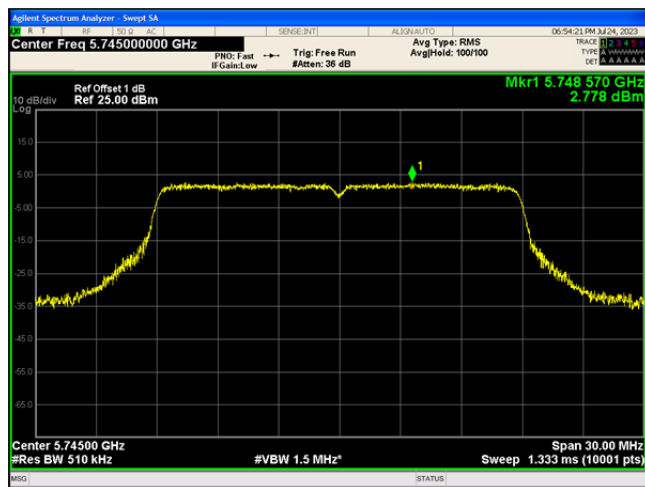

802.11n(HT40)_5795

802.11ac(VHT20)_5180

802.11ac(VHT20)_5200

802.11ac(VHT20)_5240

802.11ac(VHT20)_5745

802.11ac(VHT20)_5785

802.11ac(VHT20)_5825

802.11ac(VHT40)_5190

802.11ac(VHT40)_5230

802.11ac(VHT40)_5755

802.11ac(VHT40)_5795

802.11ac(VHT80)_5210

802.11ac(VHT80)_5775

Appendix D: Frequency Stability

Test Result

Voltage							
Test Mode	Channel	Voltage [Vdc]	Temperature (°C)	Deviation (Hz)	Deviation (ppm)	Limit (ppm)	Verdict
20MHz	5180	NV	NT	2000	0.3861	20	PASS
		LV	NT	2000	0.3861	20	PASS
		HV	NT	2000	0.3861	20	PASS
	5200	NV	NT	4000	0.769231	20	PASS
		LV	NT	3000	0.576923	20	PASS
		HV	NT	2000	0.384615	20	PASS
	5240	NV	NT	4000	0.763359	20	PASS
		LV	NT	2000	0.381679	20	PASS
		HV	NT	2000	0.381679	20	PASS
	5745	NV	NT	-11000	-1.914708	20	PASS
		LV	NT	-11000	-1.914708	20	PASS
		HV	NT	-12000	-2.088773	20	PASS
	5785	NV	NT	-11000	-1.901469	20	PASS
		LV	NT	-12000	-2.07433	20	PASS
		HV	NT	-12000	-2.07433	20	PASS
5825	NV	NT	-7000	-1.201717	20	PASS	
	LV	NT	-9000	-1.545064	20	PASS	
	HV	NT	-10000	-1.716738	20	PASS	
40MHz	5190	NV	NT	-10000	-1.926782	20	PASS
		LV	NT	-10000	-1.926782	20	PASS
		HV	NT	-10000	-1.926782	20	PASS
	5230	NV	NT	-10000	-1.912046	20	PASS
		LV	NT	-10000	-1.912046	20	PASS
		HV	NT	-10000	-1.912046	20	PASS
	5755	NV	NT	-12000	-2.085143	20	PASS
		LV	NT	-12000	-2.085143	20	PASS
		HV	NT	-12000	-2.085143	20	PASS
5795	NV	NT	-11000	-1.898188	20	PASS	
	LV	NT	-12000	-2.070751	20	PASS	
	HV	NT	-12000	-2.070751	20	PASS	
80MHz	5210	NV	NT	-11000	-2.111324	20	PASS
		LV	NT	-12000	-2.303263	20	PASS
		HV	NT	-12000	-2.303263	20	PASS
	5775	NV	NT	-9000	-1.701323	20	PASS
		LV	NT	-9000	-1.701323	20	PASS
		HV	NT	-9000	-1.701323	20	PASS