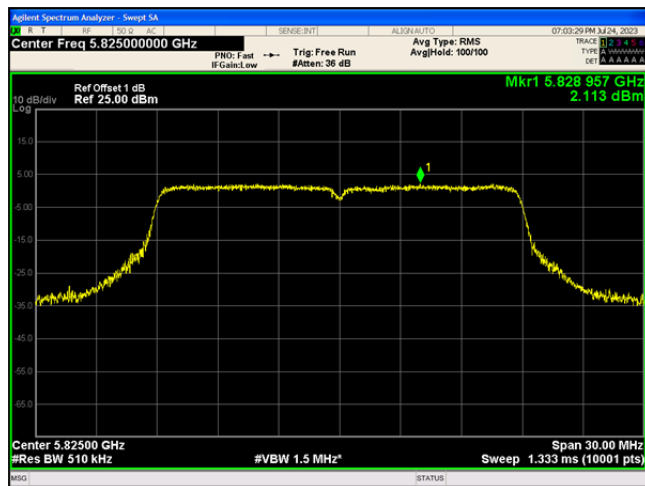

802.11n(HT40)_5795

802.11ac(VHT20)_5180

802.11ac(VHT20)_5200

802.11ac(VHT20)_5240

802.11ac(VHT20)_5745

802.11ac(VHT20)_5785

802.11ac(VHT20)_5825

802.11ac(VHT40)_5190

802.11ac(VHT40)_5230

802.11ac(VHT40)_5755

802.11ac(VHT40)_5795

802.11ac(VHT80)_5210

802.11ac(VHT80)_5775

Appendix D: Frequency Stability

Test Result

Voltage							
Test Mode	Channel	Voltage [Vdc]	Temperature (°C)	Deviation (Hz)	Deviation (ppm)	Limit (ppm)	Verdict
20MHz	5180	NV	NT	2000	0.3861	20	PASS
		LV	NT	2000	0.3861	20	PASS
		HV	NT	2000	0.3861	20	PASS
	5200	NV	NT	4000	0.769231	20	PASS
		LV	NT	3000	0.576923	20	PASS
		HV	NT	2000	0.384615	20	PASS
	5240	NV	NT	4000	0.763359	20	PASS
		LV	NT	2000	0.381679	20	PASS
		HV	NT	2000	0.381679	20	PASS
	5745	NV	NT	-11000	-1.914708	20	PASS
		LV	NT	-11000	-1.914708	20	PASS
		HV	NT	-12000	-2.088773	20	PASS
	5785	NV	NT	-11000	-1.901469	20	PASS
		LV	NT	-12000	-2.07433	20	PASS
		HV	NT	-12000	-2.07433	20	PASS
5825	NV	NT	-7000	-1.201717	20	PASS	
	LV	NT	-9000	-1.545064	20	PASS	
	HV	NT	-10000	-1.716738	20	PASS	
40MHz	5190	NV	NT	-10000	-1.926782	20	PASS
		LV	NT	-10000	-1.926782	20	PASS
		HV	NT	-10000	-1.926782	20	PASS
	5230	NV	NT	-10000	-1.912046	20	PASS
		LV	NT	-10000	-1.912046	20	PASS
		HV	NT	-10000	-1.912046	20	PASS
	5755	NV	NT	-12000	-2.085143	20	PASS
		LV	NT	-12000	-2.085143	20	PASS
		HV	NT	-12000	-2.085143	20	PASS
5795	NV	NT	-11000	-1.898188	20	PASS	
	LV	NT	-12000	-2.070751	20	PASS	
	HV	NT	-12000	-2.070751	20	PASS	
80MHz	5210	NV	NT	-11000	-2.111324	20	PASS
		LV	NT	-12000	-2.303263	20	PASS
		HV	NT	-12000	-2.303263	20	PASS
	5775	NV	NT	-9000	-1.701323	20	PASS
		LV	NT	-9000	-1.701323	20	PASS
		HV	NT	-9000	-1.701323	20	PASS