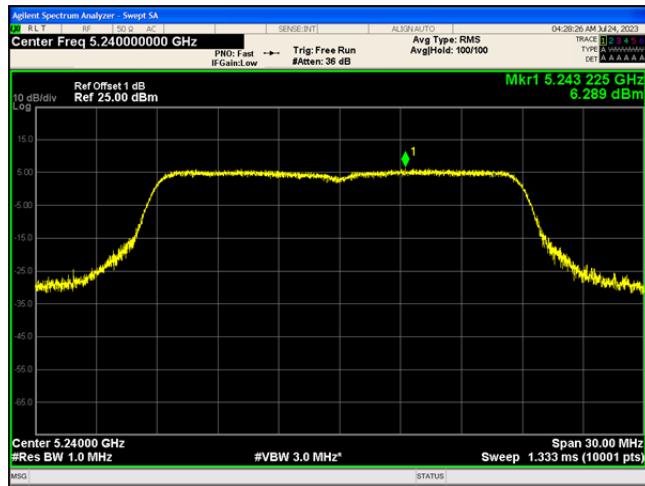

802.11n(HT20)_5200

802.11n(HT20)_5240

802.11n(HT20)_5745

802.11n(HT20)_5785

802.11n(HT20)_5825

802.11n(HT40)_5190

802.11n(HT40)_5230

802.11n(HT40)_5755

802.11ac(VHT40)_5230

802.11ac(VHT40)_5755

802.11ac(VHT40)_5795

802.11ac(VHT80)_5210

802.11ac(VHT80)_5775

Appendix D: Frequency Stability

Test Result

Voltage							
Test Mode	Channel	Voltage [Vdc]	Temperature (°C)	Deviation (Hz)	Deviation (ppm)	Limit (ppm)	Verdict
20MHz	5180	NV	NT	2000	0.3861	20	PASS
		LV	NT	2000	0.3861	20	PASS
		HV	NT	2000	0.3861	20	PASS
	5200	NV	NT	4000	0.769231	20	PASS
		LV	NT	3000	0.576923	20	PASS
		HV	NT	2000	0.384615	20	PASS
	5240	NV	NT	4000	0.763359	20	PASS
		LV	NT	2000	0.381679	20	PASS
		HV	NT	2000	0.381679	20	PASS
	5745	NV	NT	-11000	-1.914708	20	PASS
		LV	NT	-11000	-1.914708	20	PASS
		HV	NT	-12000	-2.088773	20	PASS
	5785	NV	NT	-11000	-1.901469	20	PASS
		LV	NT	-12000	-2.07433	20	PASS
		HV	NT	-12000	-2.07433	20	PASS
5825	NV	NT	-7000	-1.201717	20	PASS	
	LV	NT	-9000	-1.545064	20	PASS	
	HV	NT	-10000	-1.716738	20	PASS	
40MHz	5190	NV	NT	-10000	-1.926782	20	PASS
		LV	NT	-10000	-1.926782	20	PASS
		HV	NT	-10000	-1.926782	20	PASS
	5230	NV	NT	-10000	-1.912046	20	PASS
		LV	NT	-10000	-1.912046	20	PASS
		HV	NT	-10000	-1.912046	20	PASS
	5755	NV	NT	-12000	-2.085143	20	PASS
		LV	NT	-12000	-2.085143	20	PASS
		HV	NT	-12000	-2.085143	20	PASS
5795	NV	NT	-11000	-1.898188	20	PASS	
	LV	NT	-12000	-2.070751	20	PASS	
	HV	NT	-12000	-2.070751	20	PASS	
80MHz	5210	NV	NT	-11000	-2.111324	20	PASS
		LV	NT	-12000	-2.303263	20	PASS
		HV	NT	-12000	-2.303263	20	PASS
	5775	NV	NT	-9000	-1.701323	20	PASS
		LV	NT	-9000	-1.701323	20	PASS
		HV	NT	-9000	-1.701323	20	PASS