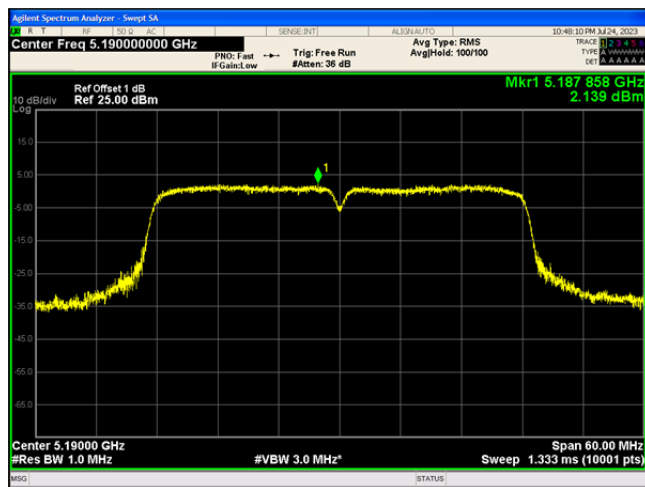

802.11n(HT40)_5795

802.11ac(VHT20)_5180

802.11ac(VHT20)_5200

802.11ac(VHT20)_5240

802.11ac(VHT20)_5745

802.11ac(VHT20)_5785

802.11ac(VHT20)_5825

802.11ac(VHT40)_5190

802.11ac(VHT40)_5230

802.11ac(VHT40)_5755

802.11ac(VHT40)_5795

802.11ac(VHT80)_5210

802.11ac(VHT80)_5775

Appendix D: Frequency Stability

Test Result

Voltage							
Test Mode	Channel	Voltage [Vdc]	Temperature (°C)	Deviation (Hz)	Deviation (ppm)	Limit (ppm)	Verdict
20MHz	5180	NV	NT	2000	0.3861	20	PASS
		LV	NT	2000	0.3861	20	PASS
		HV	NT	2000	0.3861	20	PASS
	5200	NV	NT	4000	0.769231	20	PASS
		LV	NT	3000	0.576923	20	PASS
		HV	NT	2000	0.384615	20	PASS
	5240	NV	NT	4000	0.763359	20	PASS
		LV	NT	2000	0.381679	20	PASS
		HV	NT	2000	0.381679	20	PASS
	5745	NV	NT	-11000	-1.914708	20	PASS
		LV	NT	-11000	-1.914708	20	PASS
		HV	NT	-12000	-2.088773	20	PASS
	5785	NV	NT	-11000	-1.901469	20	PASS
		LV	NT	-12000	-2.07433	20	PASS
		HV	NT	-12000	-2.07433	20	PASS
5825	NV	NT	-7000	-1.201717	20	PASS	
	LV	NT	-9000	-1.545064	20	PASS	
	HV	NT	-10000	-1.716738	20	PASS	
40MHz	5190	NV	NT	-10000	-1.926782	20	PASS
		LV	NT	-10000	-1.926782	20	PASS
		HV	NT	-10000	-1.926782	20	PASS
	5230	NV	NT	-10000	-1.912046	20	PASS
		LV	NT	-10000	-1.912046	20	PASS
		HV	NT	-10000	-1.912046	20	PASS
	5755	NV	NT	-12000	-2.085143	20	PASS
		LV	NT	-12000	-2.085143	20	PASS
		HV	NT	-12000	-2.085143	20	PASS
5795	NV	NT	-11000	-1.898188	20	PASS	
	LV	NT	-12000	-2.070751	20	PASS	
	HV	NT	-12000	-2.070751	20	PASS	
80MHz	5210	NV	NT	-11000	-2.111324	20	PASS
		LV	NT	-12000	-2.303263	20	PASS
		HV	NT	-12000	-2.303263	20	PASS
	5775	NV	NT	-9000	-1.701323	20	PASS
		LV	NT	-9000	-1.701323	20	PASS
		HV	NT	-9000	-1.701323	20	PASS