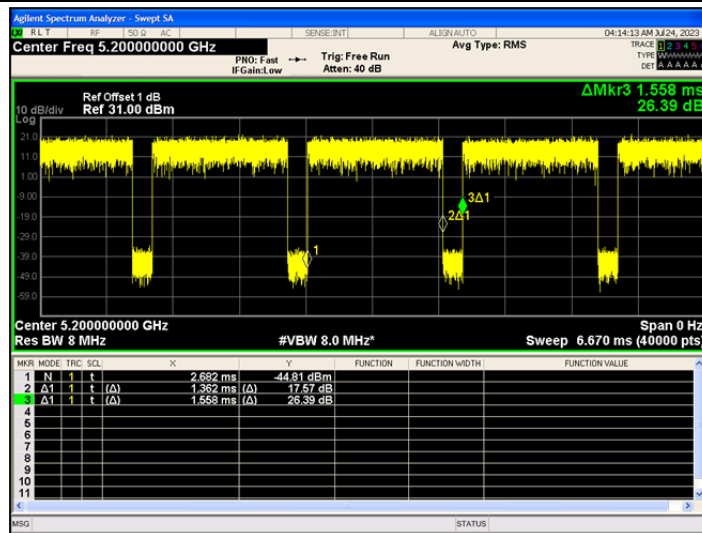

802.11a_5200