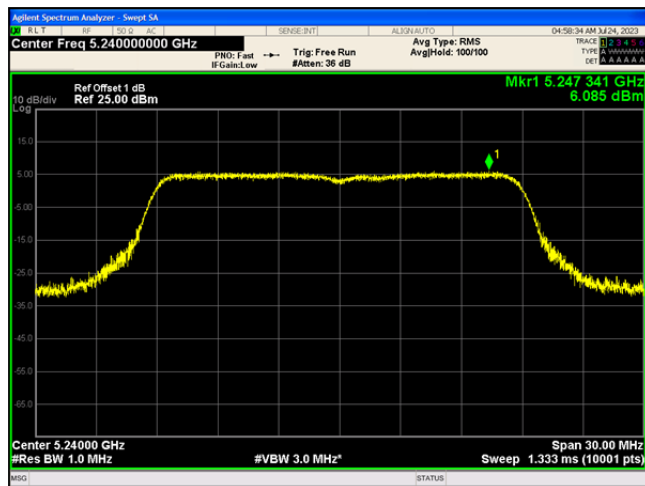

802.11n(HT40)_5795

802.11ac(VHT20)_5180

802.11ac(VHT20)_5200

802.11ac(VHT20)_5240

802.11ac(VHT20)_5745

802.11ac(VHT20)_5785

802.11ac(VHT20)_5825

802.11ac(VHT40)_5190

802.11ac(VHT40)_5230

802.11ac(VHT40)_5755

802.11ac(VHT40)_5795

802.11ac(VHT80)_5210

802.11ac(VHT80)_5775

Appendix D: Frequency Stability

Test Result

Voltage							
Test Mode	Channel	Voltage [Vdc]	Temperature (°C)	Deviation (Hz)	Deviation (ppm)	Limit (ppm)	Verdict
20MHz	5180	NV	NT	2000	0.3861	20	PASS
		LV	NT	2000	0.3861	20	PASS
		HV	NT	2000	0.3861	20	PASS
	5200	NV	NT	4000	0.769231	20	PASS
		LV	NT	3000	0.576923	20	PASS
		HV	NT	2000	0.384615	20	PASS
	5240	NV	NT	4000	0.763359	20	PASS
		LV	NT	2000	0.381679	20	PASS
		HV	NT	2000	0.381679	20	PASS
	5745	NV	NT	-11000	-1.914708	20	PASS
		LV	NT	-11000	-1.914708	20	PASS
		HV	NT	-12000	-2.088773	20	PASS
	5785	NV	NT	-11000	-1.901469	20	PASS
		LV	NT	-12000	-2.07433	20	PASS
		HV	NT	-12000	-2.07433	20	PASS
5825	NV	NT	-7000	-1.201717	20	PASS	
	LV	NT	-9000	-1.545064	20	PASS	
	HV	NT	-10000	-1.716738	20	PASS	
40MHz	5190	NV	NT	-10000	-1.926782	20	PASS
		LV	NT	-10000	-1.926782	20	PASS
		HV	NT	-10000	-1.926782	20	PASS
	5230	NV	NT	-10000	-1.912046	20	PASS
		LV	NT	-10000	-1.912046	20	PASS
		HV	NT	-10000	-1.912046	20	PASS
	5755	NV	NT	-12000	-2.085143	20	PASS
		LV	NT	-12000	-2.085143	20	PASS
		HV	NT	-12000	-2.085143	20	PASS
5795	NV	NT	-11000	-1.898188	20	PASS	
	LV	NT	-12000	-2.070751	20	PASS	
	HV	NT	-12000	-2.070751	20	PASS	
80MHz	5210	NV	NT	-11000	-2.111324	20	PASS
		LV	NT	-12000	-2.303263	20	PASS
		HV	NT	-12000	-2.303263	20	PASS
	5775	NV	NT	-9000	-1.701323	20	PASS
		LV	NT	-9000	-1.701323	20	PASS
		HV	NT	-9000	-1.701323	20	PASS