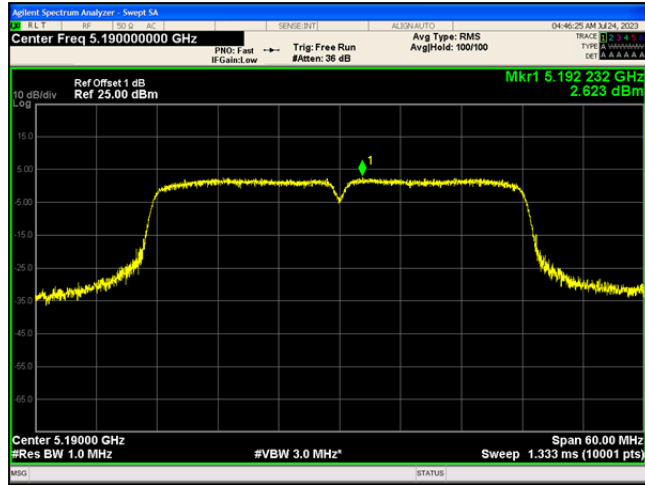

802.11n(HT20)_5200

802.11n(HT20)_5240

802.11n(HT20)_5745

802.11n(HT20)_5785

802.11n(HT20)_5825

802.11n(HT40)_5190

802.11n(HT40)_5230

802.11n(HT40)_5755

802.11ac(VHT40)_5230

802.11ac(VHT40)_5755

802.11ac(VHT40)_5795

802.11ac(VHT80)_5210

802.11ac(VHT80)_5775

Appendix D: Frequency Stability

Test Result

Voltage							
Test Mode	Channel	Voltage [Vdc]	Temperature (°C)	Deviation (Hz)	Deviation (ppm)	Limit (ppm)	Verdict
20MHz	5180	NV	NT	2000	0.3861	20	PASS
		LV	NT	2000	0.3861	20	PASS
		HV	NT	2000	0.3861	20	PASS
	5200	NV	NT	4000	0.769231	20	PASS
		LV	NT	3000	0.576923	20	PASS
		HV	NT	2000	0.384615	20	PASS
	5240	NV	NT	4000	0.763359	20	PASS
		LV	NT	2000	0.381679	20	PASS
		HV	NT	2000	0.381679	20	PASS
	5745	NV	NT	-11000	-1.914708	20	PASS
		LV	NT	-11000	-1.914708	20	PASS
		HV	NT	-12000	-2.088773	20	PASS
	5785	NV	NT	-11000	-1.901469	20	PASS
		LV	NT	-12000	-2.07433	20	PASS
		HV	NT	-12000	-2.07433	20	PASS
5825	NV	NT	-7000	-1.201717	20	PASS	
	LV	NT	-9000	-1.545064	20	PASS	
	HV	NT	-10000	-1.716738	20	PASS	
40MHz	5190	NV	NT	-10000	-1.926782	20	PASS
		LV	NT	-10000	-1.926782	20	PASS
		HV	NT	-10000	-1.926782	20	PASS
	5230	NV	NT	-10000	-1.912046	20	PASS
		LV	NT	-10000	-1.912046	20	PASS
		HV	NT	-10000	-1.912046	20	PASS
	5755	NV	NT	-12000	-2.085143	20	PASS
		LV	NT	-12000	-2.085143	20	PASS
		HV	NT	-12000	-2.085143	20	PASS
5795	NV	NT	-11000	-1.898188	20	PASS	
	LV	NT	-12000	-2.070751	20	PASS	
	HV	NT	-12000	-2.070751	20	PASS	
80MHz	5210	NV	NT	-11000	-2.111324	20	PASS
		LV	NT	-12000	-2.303263	20	PASS
		HV	NT	-12000	-2.303263	20	PASS
	5775	NV	NT	-9000	-1.701323	20	PASS
		LV	NT	-9000	-1.701323	20	PASS
		HV	NT	-9000	-1.701323	20	PASS