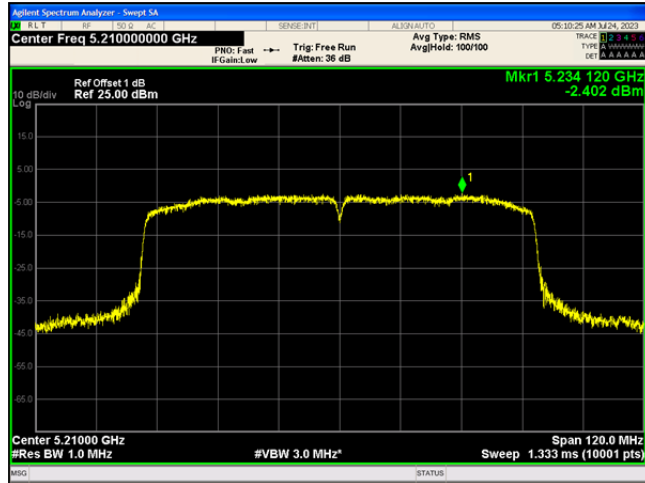

802.11ac(VHT40)_5230

802.11ac(VHT40)_5755

802.11ac(VHT40)_5795

802.11ac(VHT80)_5210

802.11ac(VHT80)_5775

Appendix D: Frequency Stability

Test Result

Voltage							
Test Mode	Channel	Voltage [Vdc]	Temperature (°C)	Deviation (Hz)	Deviation (ppm)	Limit (ppm)	Verdict
20MHz	5180	NV	NT	2000	0.3861	20	PASS
		LV	NT	2000	0.3861	20	PASS
		HV	NT	2000	0.3861	20	PASS
	5200	NV	NT	4000	0.769231	20	PASS
		LV	NT	3000	0.576923	20	PASS
		HV	NT	2000	0.384615	20	PASS
	5240	NV	NT	4000	0.763359	20	PASS
		LV	NT	2000	0.381679	20	PASS
		HV	NT	2000	0.381679	20	PASS
	5745	NV	NT	-11000	-1.914708	20	PASS
		LV	NT	-11000	-1.914708	20	PASS
		HV	NT	-12000	-2.088773	20	PASS
	5785	NV	NT	-11000	-1.901469	20	PASS
		LV	NT	-12000	-2.07433	20	PASS
		HV	NT	-12000	-2.07433	20	PASS
5825	NV	NT	-7000	-1.201717	20	PASS	
	LV	NT	-9000	-1.545064	20	PASS	
	HV	NT	-10000	-1.716738	20	PASS	
40MHz	5190	NV	NT	-10000	-1.926782	20	PASS
		LV	NT	-10000	-1.926782	20	PASS
		HV	NT	-10000	-1.926782	20	PASS
	5230	NV	NT	-10000	-1.912046	20	PASS
		LV	NT	-10000	-1.912046	20	PASS
		HV	NT	-10000	-1.912046	20	PASS
	5755	NV	NT	-12000	-2.085143	20	PASS
		LV	NT	-12000	-2.085143	20	PASS
		HV	NT	-12000	-2.085143	20	PASS
5795	NV	NT	-11000	-1.898188	20	PASS	
	LV	NT	-12000	-2.070751	20	PASS	
	HV	NT	-12000	-2.070751	20	PASS	
80MHz	5210	NV	NT	-11000	-2.111324	20	PASS
		LV	NT	-12000	-2.303263	20	PASS
		HV	NT	-12000	-2.303263	20	PASS
	5775	NV	NT	-9000	-1.701323	20	PASS
		LV	NT	-9000	-1.701323	20	PASS
		HV	NT	-9000	-1.701323	20	PASS