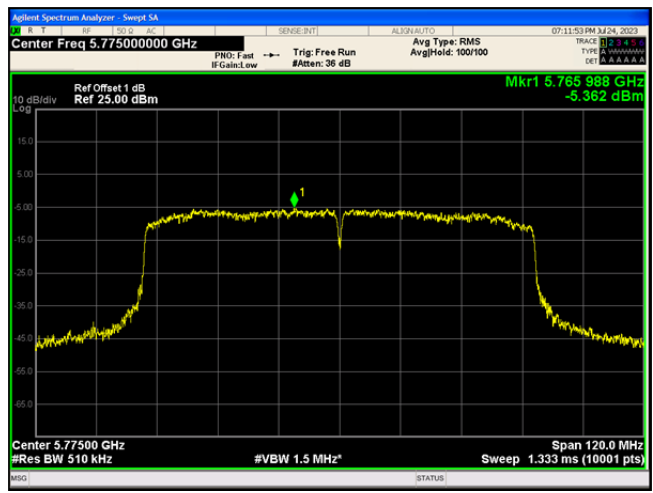

802.11ac(VHT40)_5230

802.11ac(VHT40)_5755

802.11ac(VHT40)_5795

802.11ac(VHT80)_5210

802.11ac(VHT80)_5775

Appendix D: Frequency Stability

Test Result

Voltage							
Test Mode	Channel	Voltage [Vdc]	Temperature (°C)	Deviation (Hz)	Deviation (ppm)	Limit (ppm)	Verdict
20MHz	5180	NV	NT	2000	0.3861	20	PASS
		LV	NT	2000	0.3861	20	PASS
		HV	NT	2000	0.3861	20	PASS
	5200	NV	NT	4000	0.769231	20	PASS
		LV	NT	3000	0.576923	20	PASS
		HV	NT	2000	0.384615	20	PASS
	5240	NV	NT	4000	0.763359	20	PASS
		LV	NT	2000	0.381679	20	PASS
		HV	NT	2000	0.381679	20	PASS
	5745	NV	NT	-11000	-1.914708	20	PASS
		LV	NT	-11000	-1.914708	20	PASS
		HV	NT	-12000	-2.088773	20	PASS
	5785	NV	NT	-11000	-1.901469	20	PASS
		LV	NT	-12000	-2.07433	20	PASS
		HV	NT	-12000	-2.07433	20	PASS
5825	NV	NT	-7000	-1.201717	20	PASS	
	LV	NT	-9000	-1.545064	20	PASS	
	HV	NT	-10000	-1.716738	20	PASS	
40MHz	5190	NV	NT	-10000	-1.926782	20	PASS
		LV	NT	-10000	-1.926782	20	PASS
		HV	NT	-10000	-1.926782	20	PASS
	5230	NV	NT	-10000	-1.912046	20	PASS
		LV	NT	-10000	-1.912046	20	PASS
		HV	NT	-10000	-1.912046	20	PASS
	5755	NV	NT	-12000	-2.085143	20	PASS
		LV	NT	-12000	-2.085143	20	PASS
		HV	NT	-12000	-2.085143	20	PASS
5795	NV	NT	-11000	-1.898188	20	PASS	
	LV	NT	-12000	-2.070751	20	PASS	
	HV	NT	-12000	-2.070751	20	PASS	
80MHz	5210	NV	NT	-11000	-2.111324	20	PASS
		LV	NT	-12000	-2.303263	20	PASS
		HV	NT	-12000	-2.303263	20	PASS
	5775	NV	NT	-9000	-1.701323	20	PASS
		LV	NT	-9000	-1.701323	20	PASS
		HV	NT	-9000	-1.701323	20	PASS