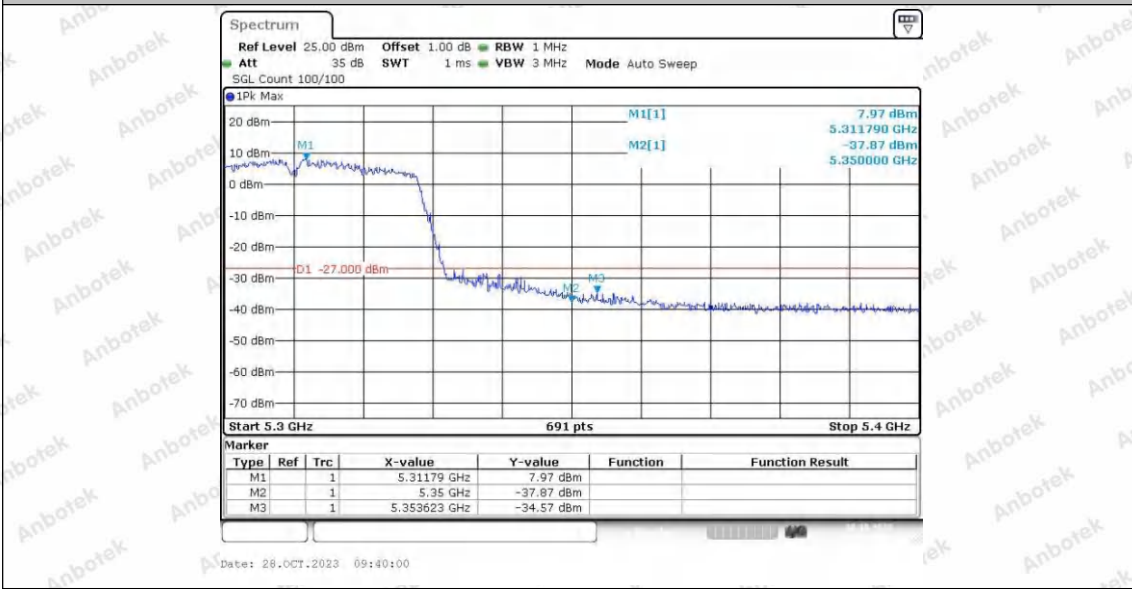

Hotline 400-003-0500
 www.anbotek.com.cn

11AC40SISO_Ant2_Low_5270

11AC40SISO_Ant1_High_5310

11AC40SISO_Ant2_High_5310

Shenzhen Anbotek Compliance Laboratory Limited

Address: 1/F., Building D, Sogood Science and Technology Park, Sanwei Community, Hangcheng Street, Bao'an District, Shenzhen, Guangdong, China.
 Tel: (86) 0755-26066440 Fax: (86) 0755-26014772 Email: service@anbotek.com