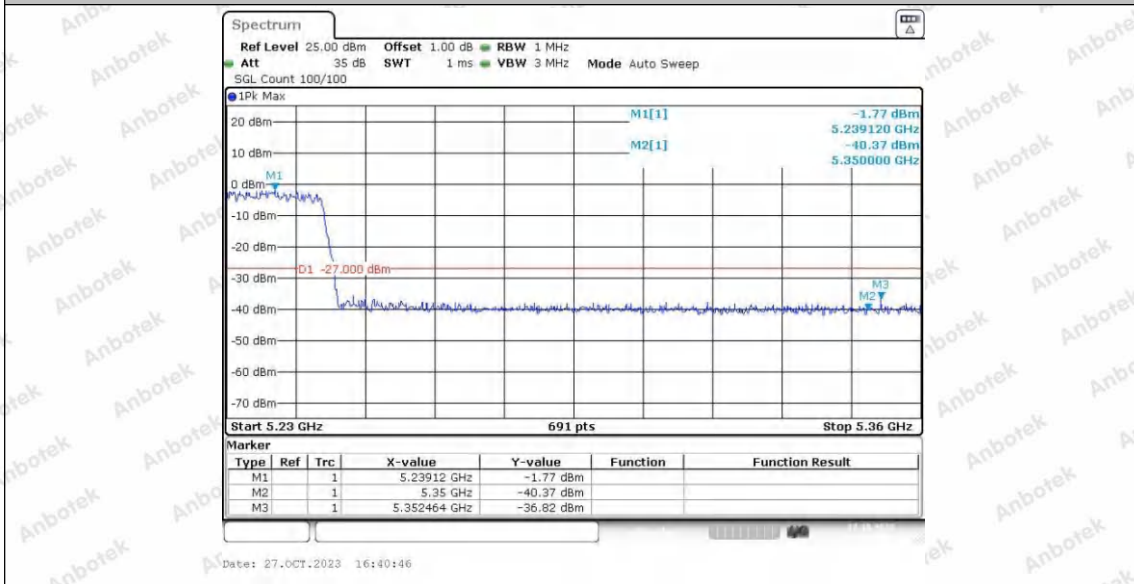

11AC80SISO_Ant2_High_5210