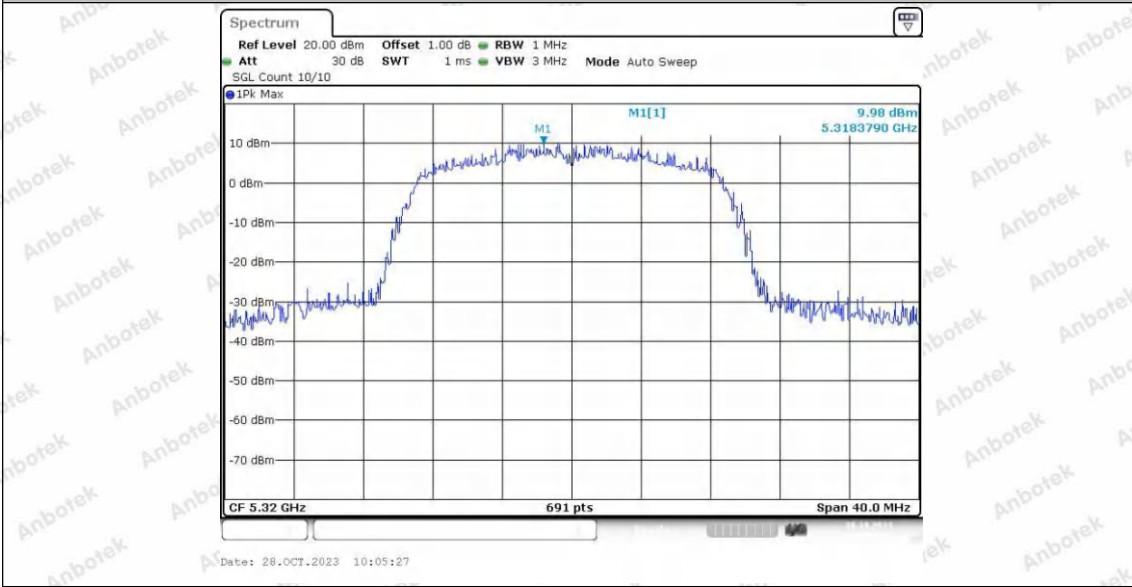

11N20SISO_Ant2_5320