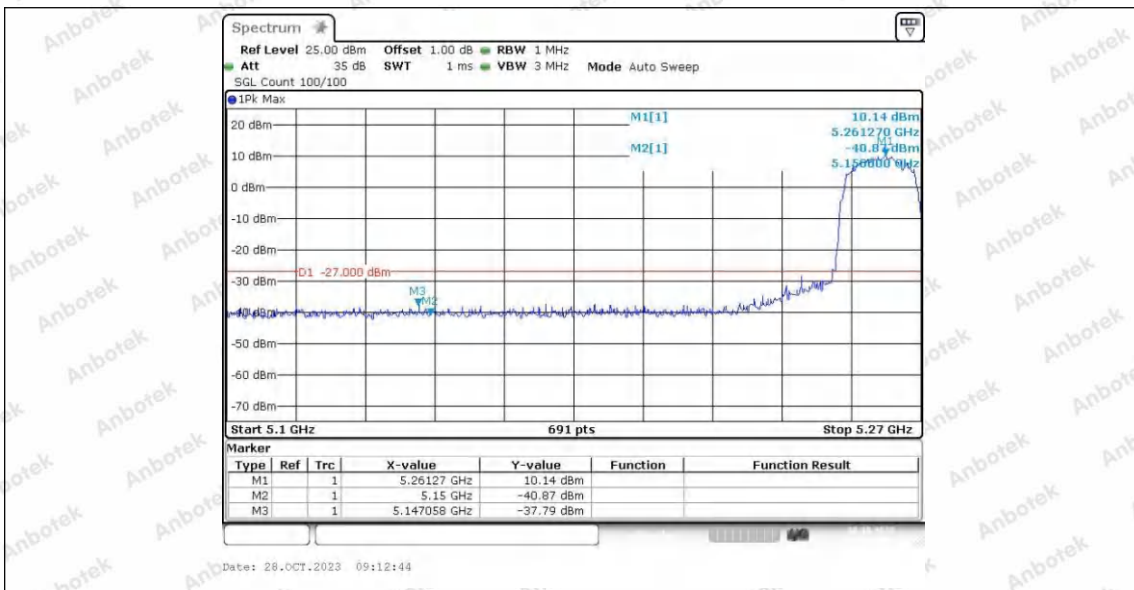

Hotline 400-003-0500
 www.anbotek.com.cn

11N20SISO_Ant1_High_5240

11N20SISO_Ant2_High_5240

11N20SISO_Ant1_Low_5260

11N20SISO_Ant2_Low_5260

11N20SISO_Ant1_High_5320

Shenzhen Anbotek Compliance Laboratory Limited