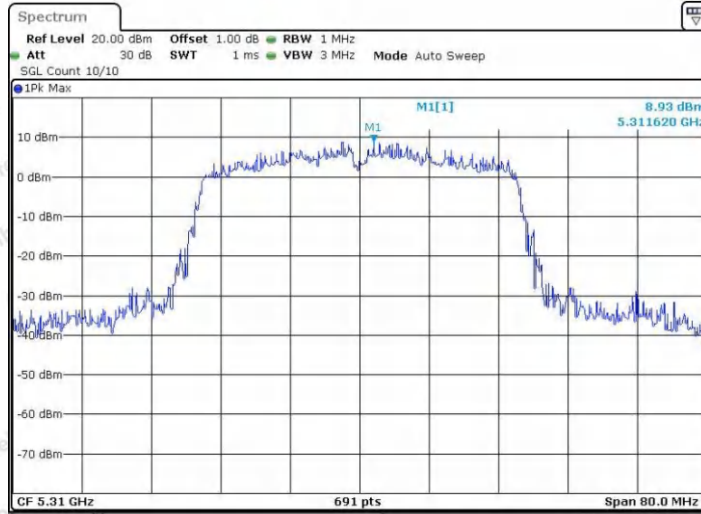

11AC40SISO_Ant1_5310

Date: 28.OCT.2023 09:34:22