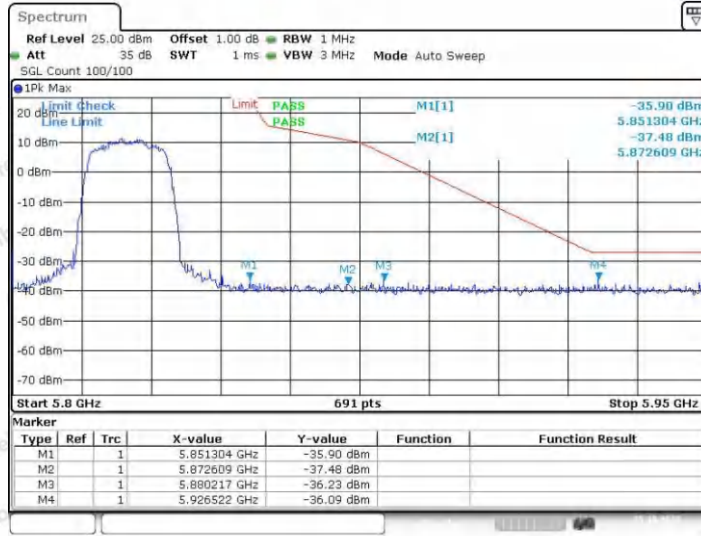

Hotline 400-003-0500
 www.anbotek.com.cn

11AC20SISO_Ant2_High_5825

Date: 25.OCT.2023 17:58:13

11AC40SISO_Ant1_Low_5755

Date: 25.OCT.2023 17:22:06

11AC40SISO_Ant2_Low_5755

Shenzhen Anbotek Compliance Laboratory Limited