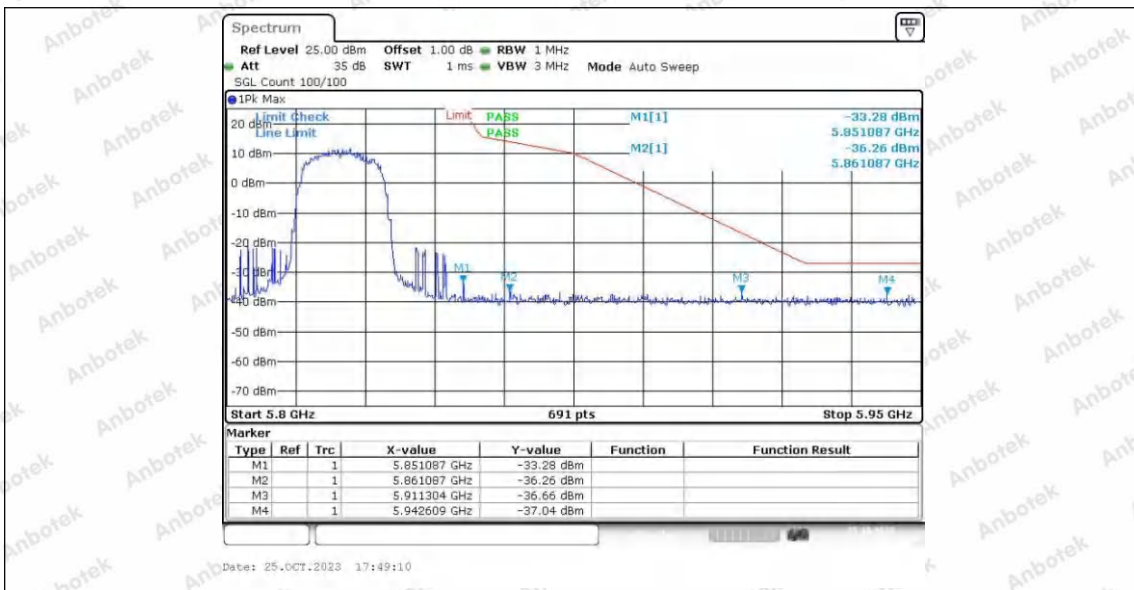

Shenzhen Anbotek Compliance Laboratory Limited

Address: 1/F., Building D, Sogood Science and Technology Park, Sanwei Community, Hangcheng Street, Bao'an District, Shenzhen, Guangdong, China.
Tel: (86) 0755-26066440 Fax: (86) 0755-26014772 Email: service@anbotek.com

Hotline 400-003-0500
www.anbotek.com.cn