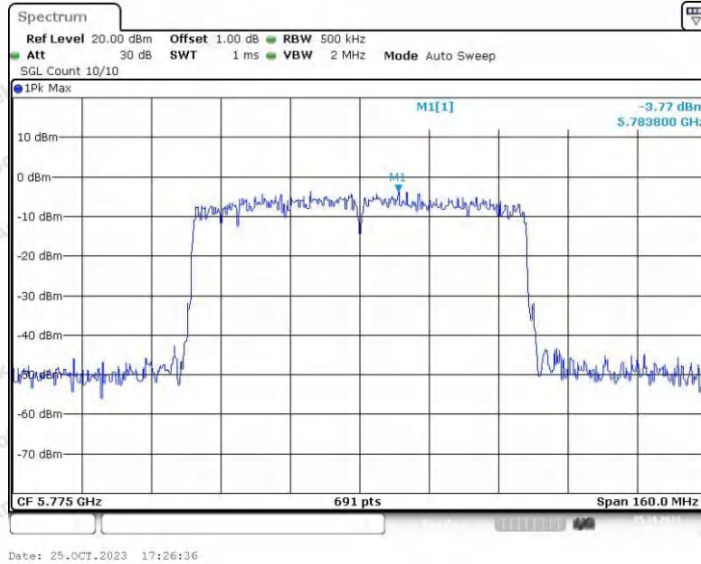

11AC80SISO_Ant1_5775

11AC80SISO_Ant2_5775

Shenzhen Anbotek Compliance Laboratory Limited

Address: 1/F., Building D, Sogood Science and Technology Park, Sanwei Community, Hangcheng Street, Bao'an District, Shenzhen, Guangdong, China.
Tel: (86) 0755-26066440 Fax: (86) 0755-26014772 Email: service@anbotek.com

Hotline
400-003-0500
www.anbotek.com.cn