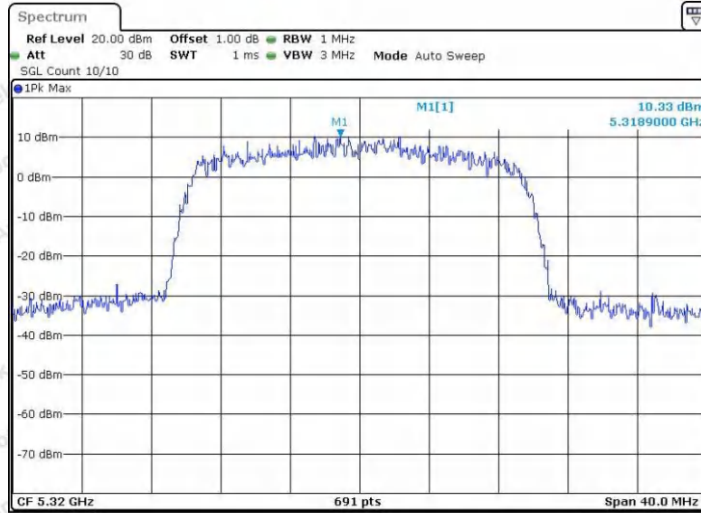

Hotline
400-003-0500
www.anbotek.com.cn

11AX20SISO_Ant2_5300

Date: 28.OCT.2023 10:31:10

11AX20SISO_Ant1_5320

Date: 28.OCT.2023 09:47:15

11AX20SISO_Ant2_5320

Shenzhen Anbotek Compliance Laboratory Limited

Address: 1/F., Building D, Sogood Science and Technology Park, Sanwei Community, Hangcheng Street, Bao'an District, Shenzhen, Guangdong, China.
Tel: (86) 0755-26066440 Fax: (86) 0755-26014772 Email: service@anbotek.com