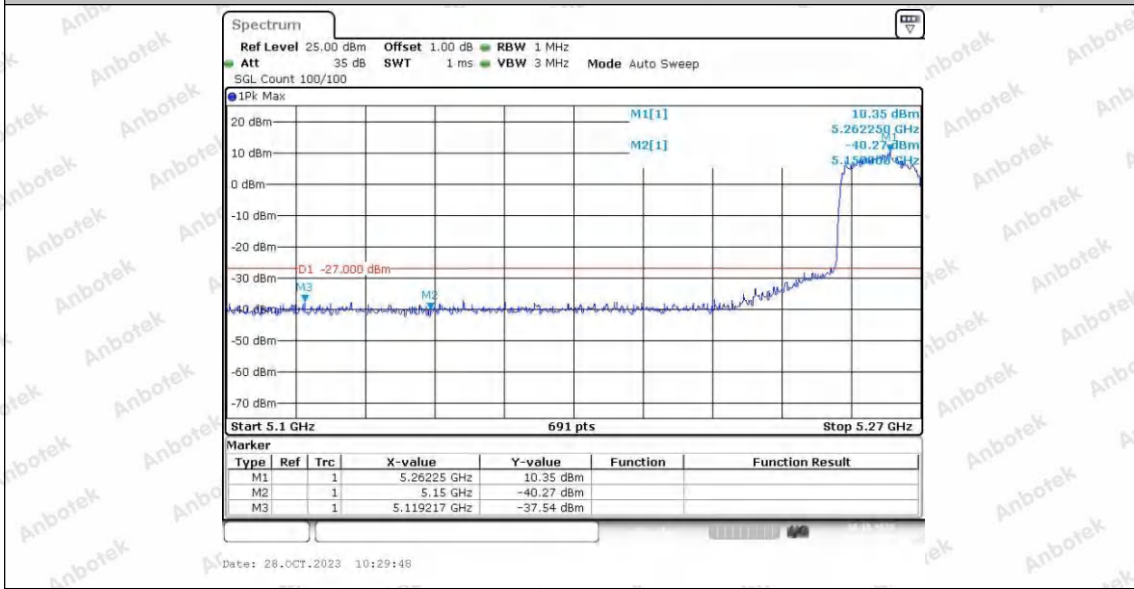

11AX20SISO_Ant2_Low_5260