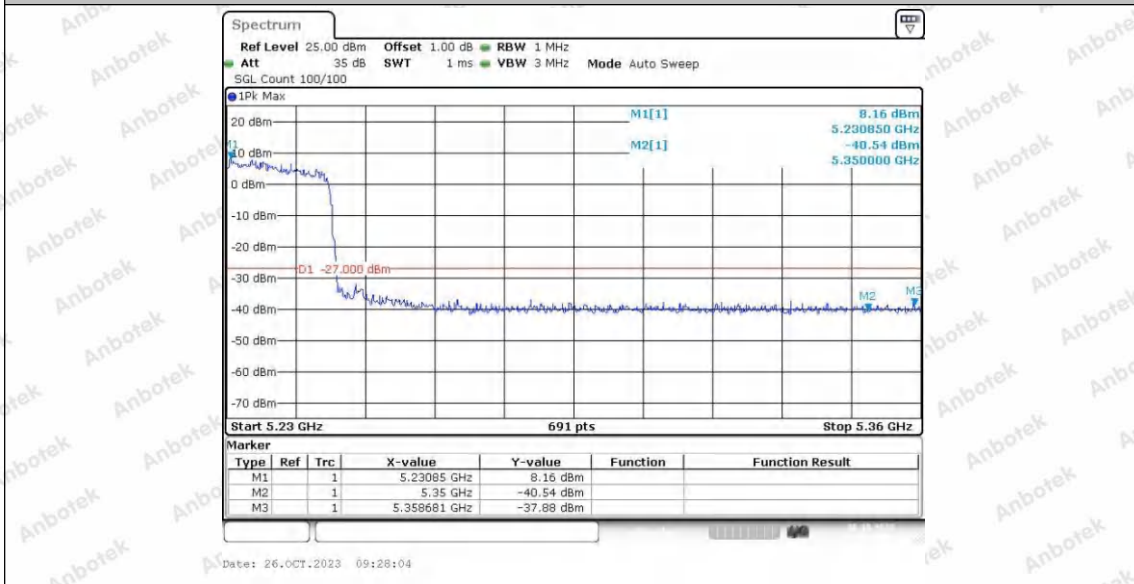

Hotline 400-003-0500
 www.anbotek.com.cn

11AX20SISO_Ant2_High_5320

11AX40SISO_Ant1_Low_5190

11AX40SISO_Ant2_Low_5190

11AX40SISO_Ant1_High_5230

11AX40SISO_Ant2_High_5230

Shenzhen Anbotek Compliance Laboratory Limited