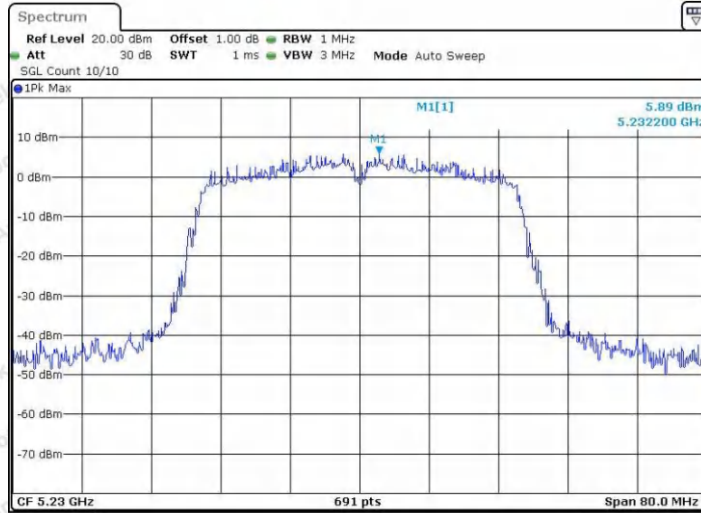

Hotline
400-003-0500
www.anbotek.com.cn

11AC40SISO_Ant2_5190

Date: 27.OCT.2023 16:37:30

11AC40SISO_Ant1_5230

Date: 26.OCT.2023 08:54:44

11AC40SISO_Ant2_5230

Shenzhen Anbotek Compliance Laboratory Limited

Address: 1/F., Building D, Sogood Science and Technology Park, Sanwei Community, Hangcheng Street, Bao'an District, Shenzhen, Guangdong, China.
Tel: (86) 0755-26066440 Fax: (86) 0755-26014772 Email: service@anbotek.com