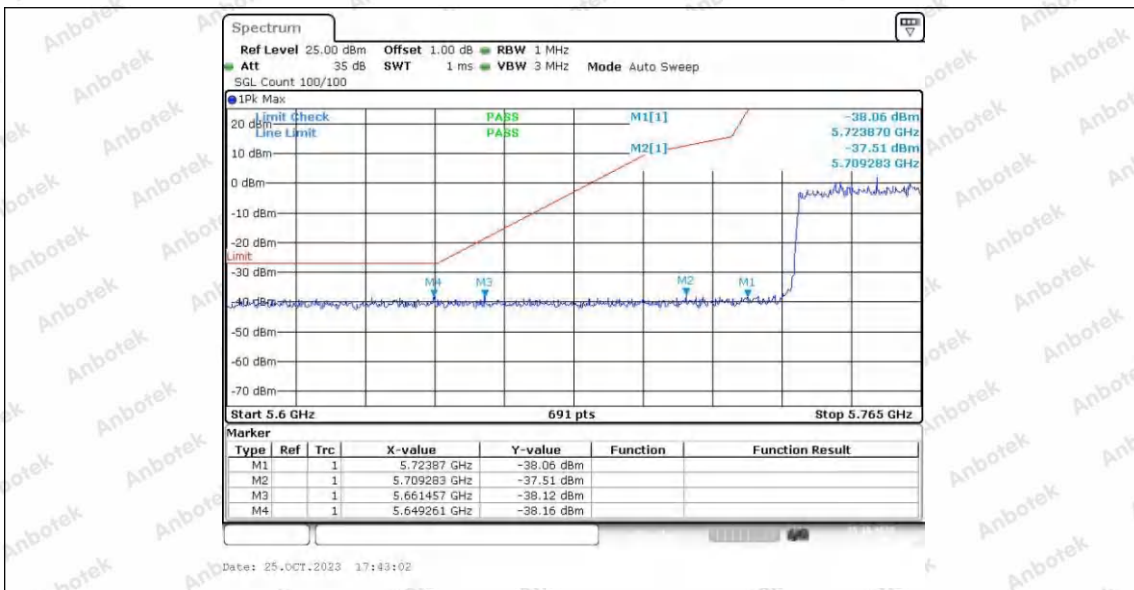

Shenzhen Anbotek Compliance Laboratory Limited

Address: 1/F., Building D, Sogood Science and Technology Park, Sanwei Community, Hangcheng Street, Bao'an District, Shenzhen, Guangdong, China.
Tel: (86) 0755-26066440 Fax: (86) 0755-26014772 Email: service@anbotek.com

Hotline 400-003-0500
www.anbotek.com.cn