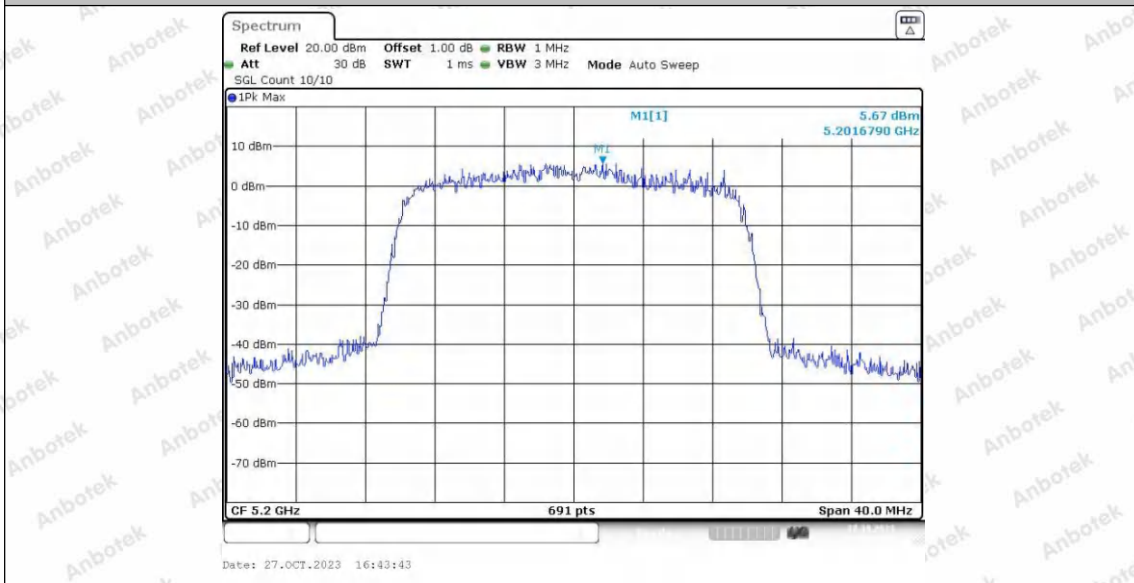

Hotline 400-003-0500
www.anbotek.com.cn

11AX20SISO_Ant1_5200

11AX20SISO_Ant2_5200

Shenzhen Anbotek Compliance Laboratory Limited

Address: 1/F., Building D, Sogood Science and Technology Park, Sanwei Community, Hangcheng Street, Bao'an District, Shenzhen, Guangdong, China.
Tel: (86) 0755-26066440 Fax: (86) 0755-26014772 Email: service@anbotek.com