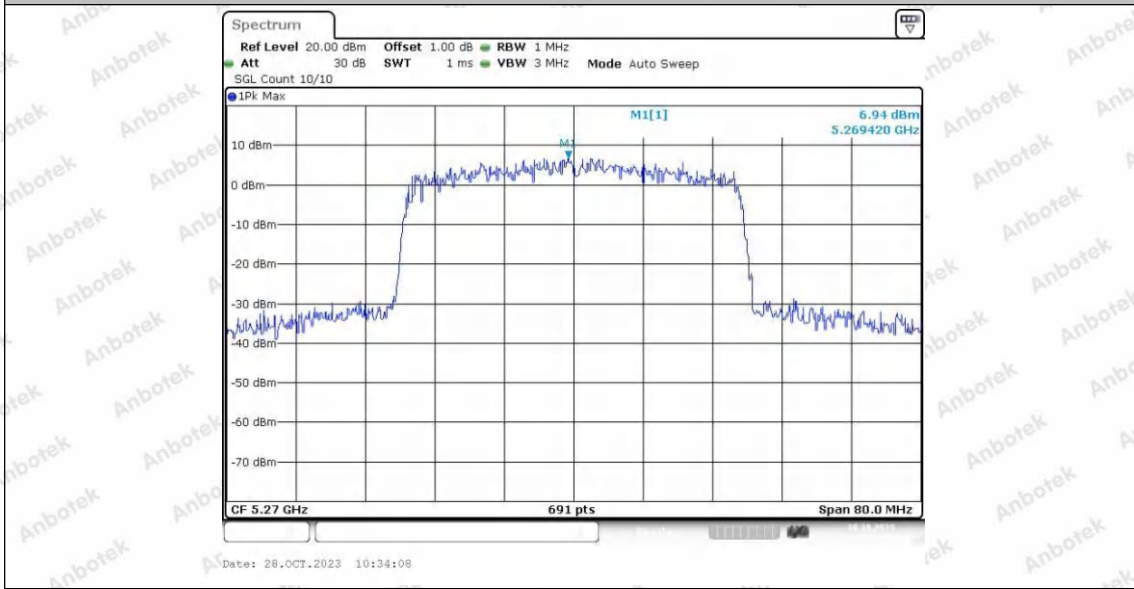

11AX40SISO_Ant2_5270