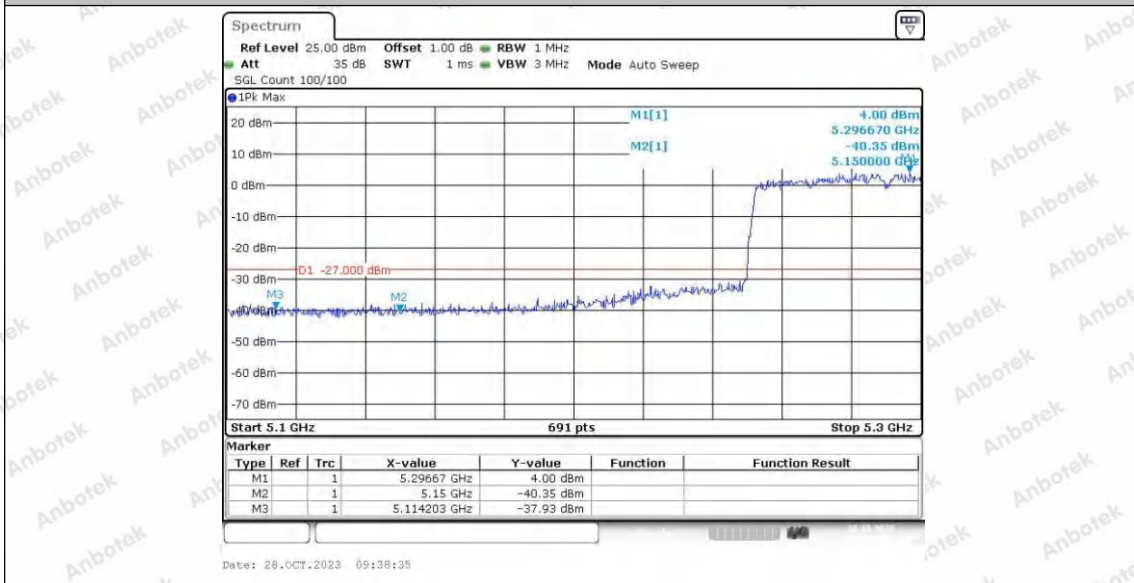

11AC80SISO_Ant1_Low_5290

Shenzhen Anbotek Compliance Laboratory Limited

Address: 1/F., Building D, Sogood Science and Technology Park, Sanwei Community, Hangcheng Street, Bao'an District, Shenzhen, Guangdong, China.
Tel: (86) 0755-26066440 Fax: (86) 0755-26014772 Email: service@anbotek.com

Hotline 400-003-0500
www.anbotek.com.cn