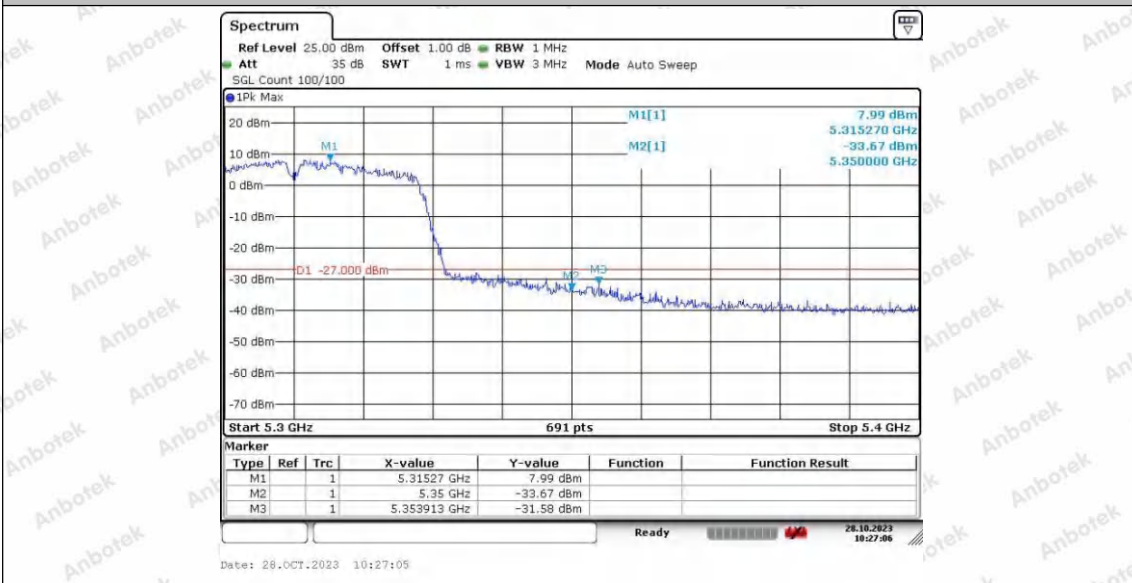

Hotline 400-003-0500
 www.anbotek.com.cn

11AC40SISO_Ant2_Low_5270

11AC40SISO_Ant1_High_5310

11AC40SISO_Ant2_High_5310

Shenzhen Anbotek Compliance Laboratory Limited

Address: 1/F., Building D, Sogood Science and Technology Park, Sanwei Community, Hangcheng Street, Bao'an District, Shenzhen, Guangdong, China.
 Tel: (86) 0755-26066440 Fax: (86) 0755-26014772 Email: service@anbotek.com