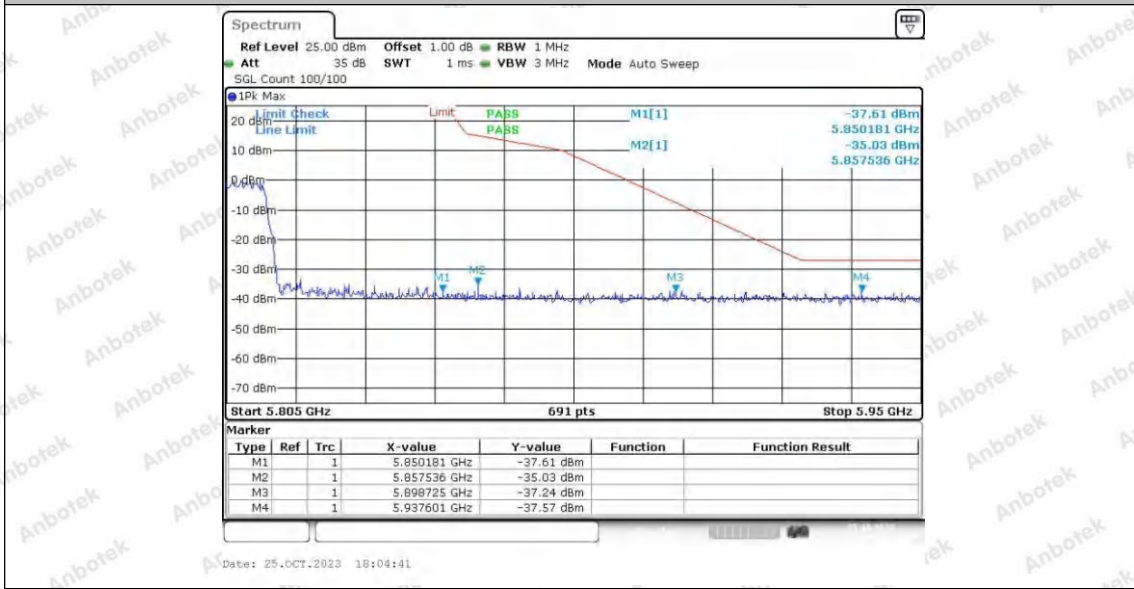

11AC80SISO_Ant2_High_5775