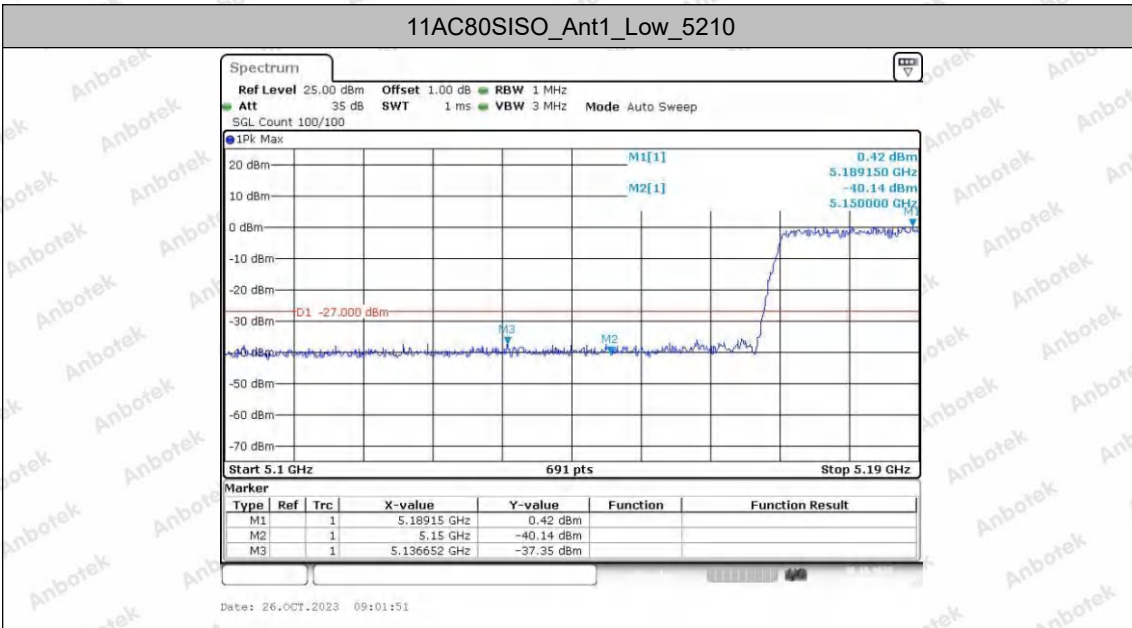

11AC80SISO_Ant1_High_5210