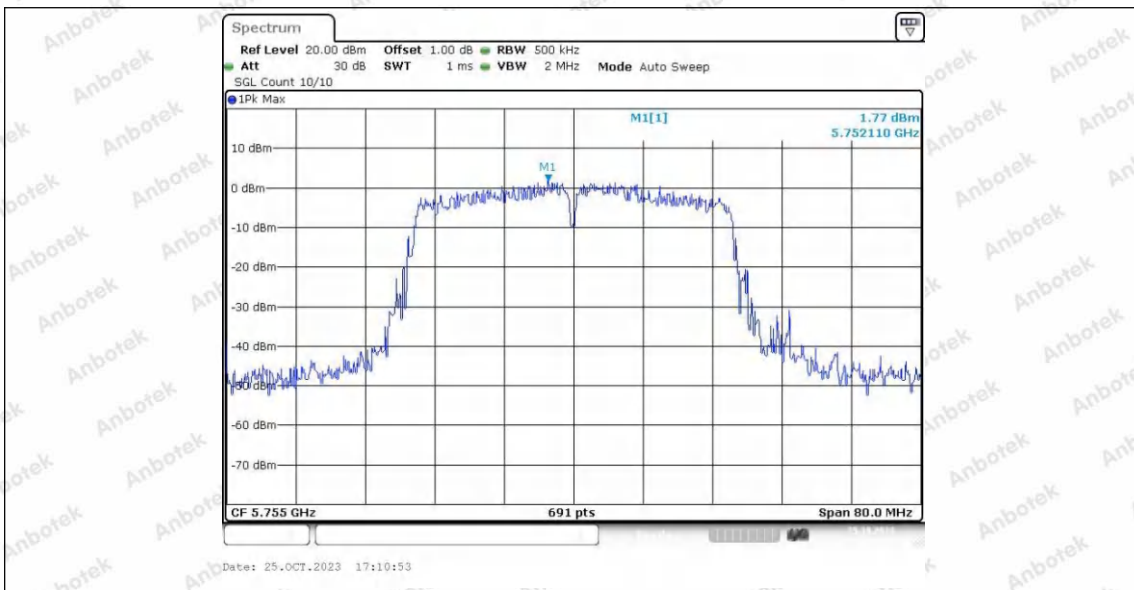

11N40SISO_Ant1_5755