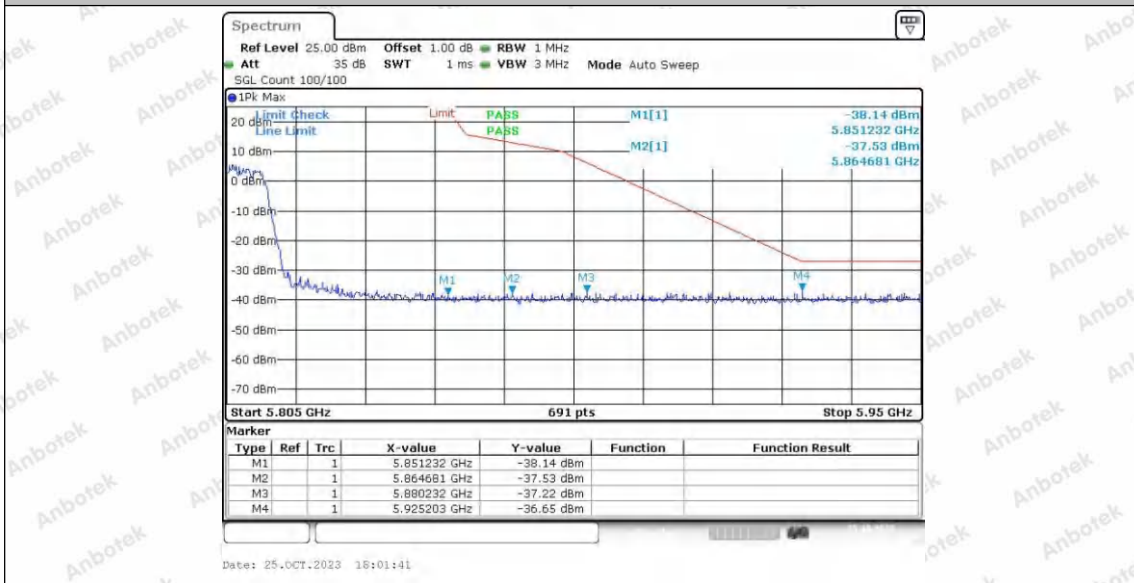

11AC40SISO_Ant2_High_5795

Shenzhen Anbotek Compliance Laboratory Limited

Address: 1/F., Building D, Sogood Science and Technology Park, Sanwei Community, Hangcheng Street, Bao'an District, Shenzhen, Guangdong, China.
Tel: (86) 0755-26066440 Fax: (86) 0755-26014772 Email: service@anbotek.com

Hotline 400-003-0500
www.anbotek.com.cn