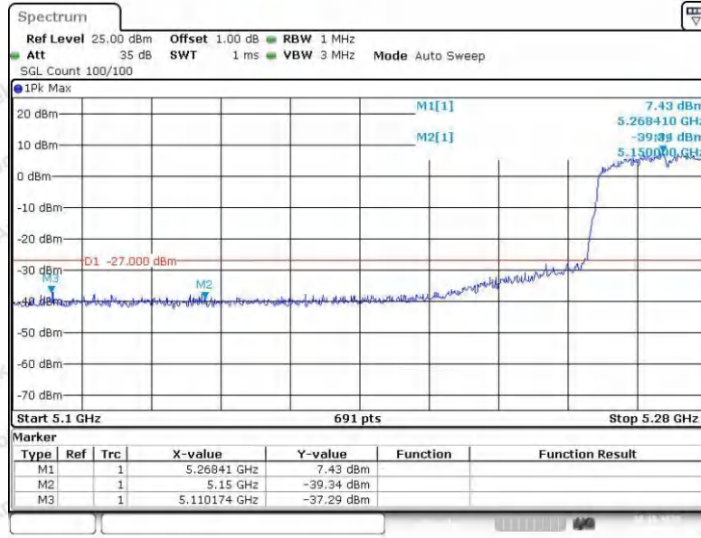

Hotline 400-003-0500
 www.anbotek.com.cn

11N40SISO_Ant1_Low_5270

Date: 28.OCT.2023 09:21:01

11N40SISO_Ant2_Low_5270

Date: 28.OCT.2023 10:06:32

11N40SISO_Ant1_High_5310

Shenzhen Anbotek Compliance Laboratory Limited