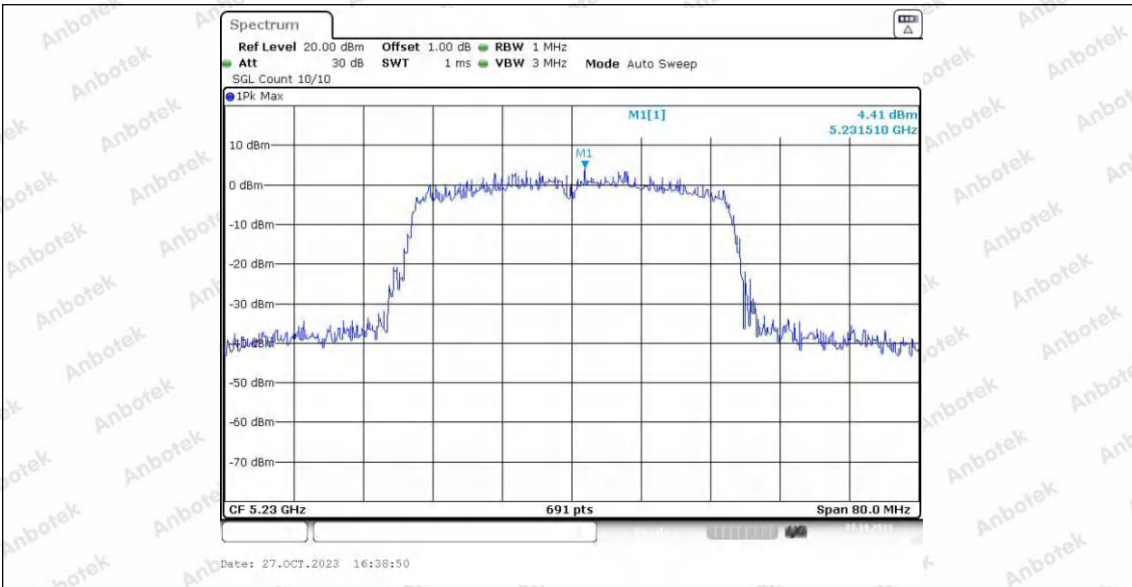

Shenzhen Anbotek Compliance Laboratory Limited

Address: 1/F., Building D, Sogood Science and Technology Park, Sanwei Community, Hangcheng Street, Bao'an District, Shenzhen, Guangdong, China.
Tel: (86) 0755-26066440 Fax: (86) 0755-26014772 Email: service@anbotek.com

Hotline
400-003-0500
www.anbotek.com.cn