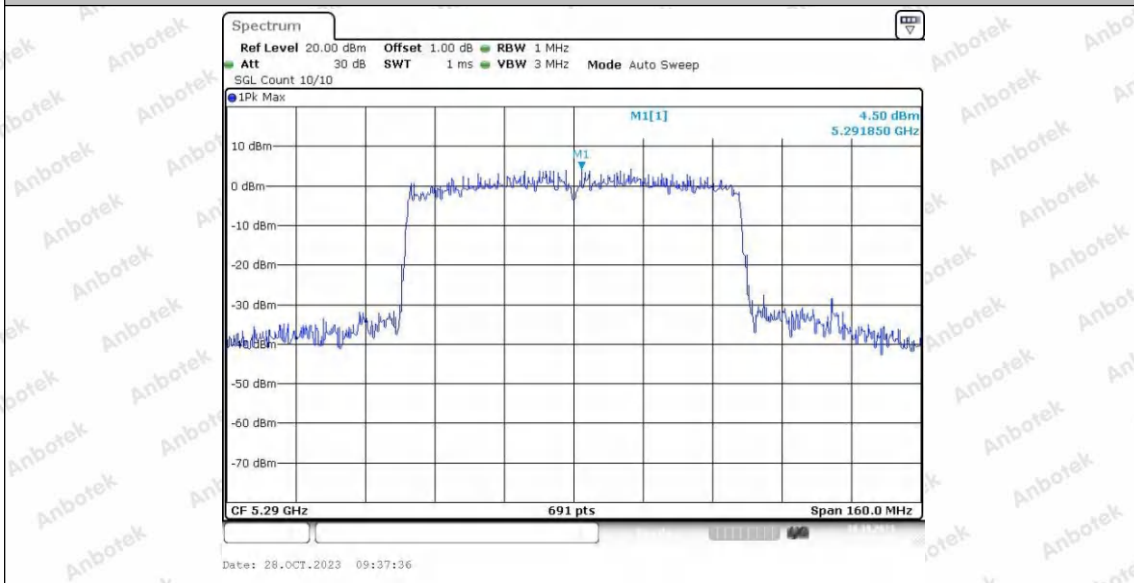

Hotline
400-003-0500
www.anbotek.com.cn

11AC80SISO_Ant2_5210

11AC80SISO_Ant1_5290

Shenzhen Anbotek Compliance Laboratory Limited

Address: 1/F., Building D, Sogood Science and Technology Park, Sanwei Community, Hangcheng Street, Bao'an District, Shenzhen, Guangdong, China.
Tel: (86) 0755-26066440 Fax: (86) 0755-26014772 Email: service@anbotek.com