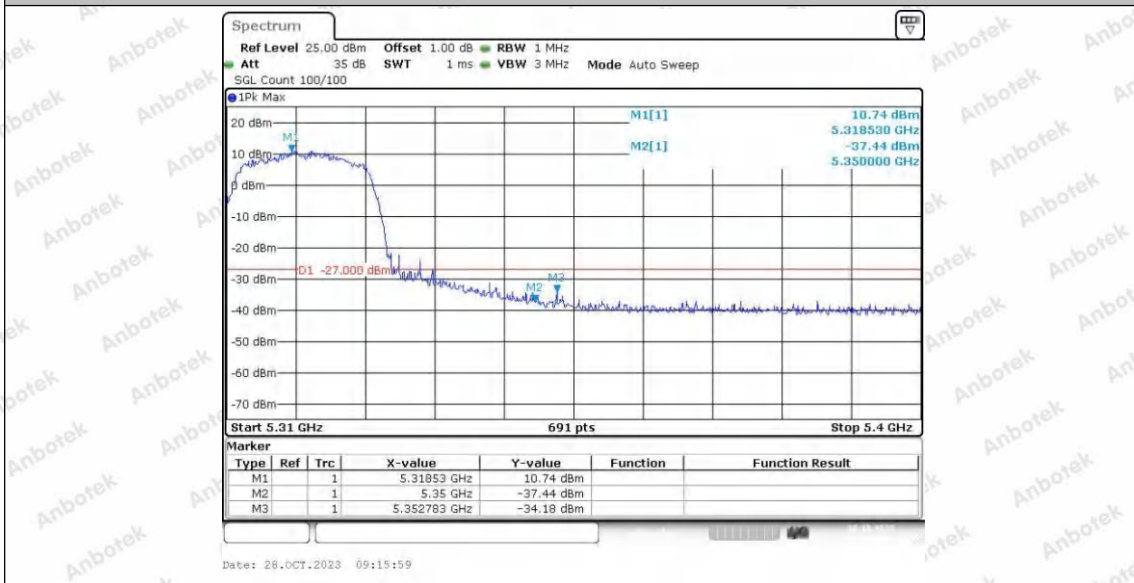

Hotline 400-003-0500
 www.anbotek.com.cn

11N20SISO_Ant1_High_5240

11N20SISO_Ant2_High_5240

11N20SISO_Ant1_Low_5260

11N20SISO_Ant2_Low_5260

11N20SISO_Ant1_High_5320

Shenzhen Anbotek Compliance Laboratory Limited