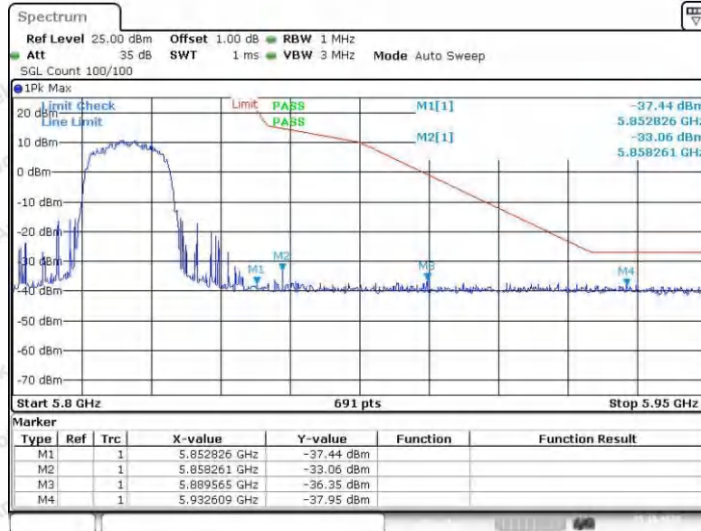

Hotline 400-003-0500
 www.anbotek.com.cn

11N20SISO_Ant2_Low_5745

Date: 25-OCT-2023 17:45:41

11N20SISO_Ant1_High_5825

Date: 25-OCT-2023 17:05:39

11N20SISO_Ant2_High_5825

Shenzhen Anbotek Compliance Laboratory Limited