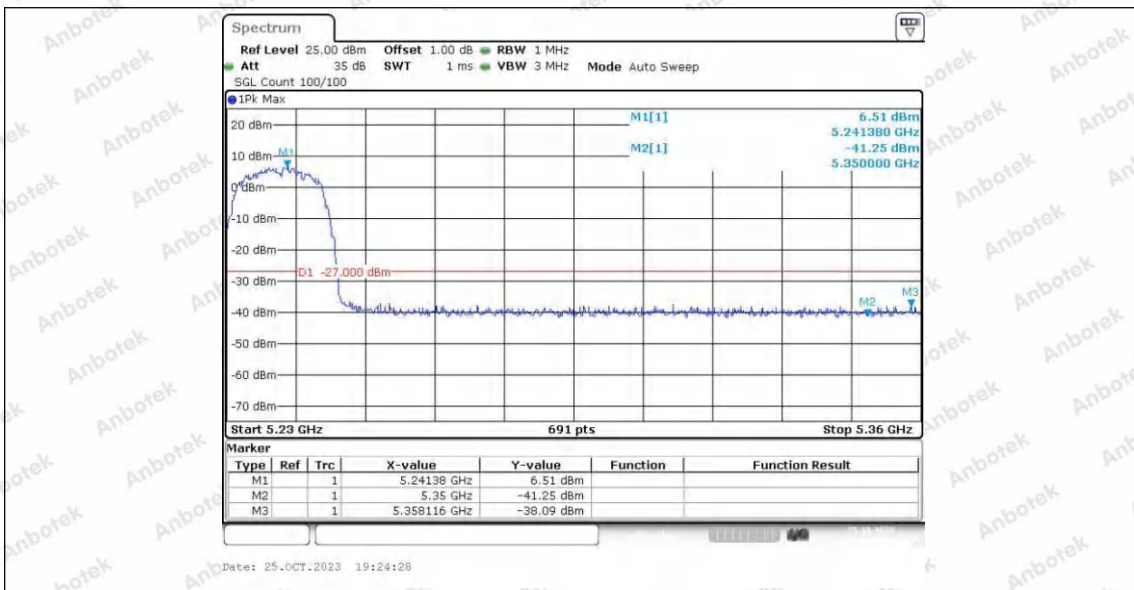

Shenzhen Anbotek Compliance Laboratory Limited

Address: 1/F., Building D, Sogood Science and Technology Park, Sanwei Community, Hangcheng Street, Bao'an District, Shenzhen, Guangdong, China.
Tel: (86) 0755-26066440 Fax: (86) 0755-26014772 Email: service@anbotek.com

Hotline 400-003-0500
www.anbotek.com.cn