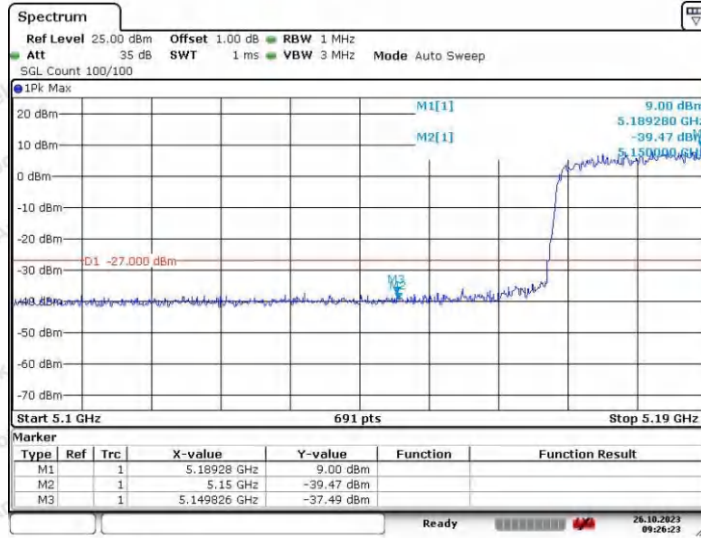

Hotline 400-003-0500
 www.anbotek.com.cn

11AX20SISO_Ant2_High_5320

11AX40SISO_Ant1_Low_5190

11AX40SISO_Ant2_Low_5190

11AX40SISO_Ant1_High_5230

11AX40SISO_Ant2_High_5230

Shenzhen Anbotek Compliance Laboratory Limited