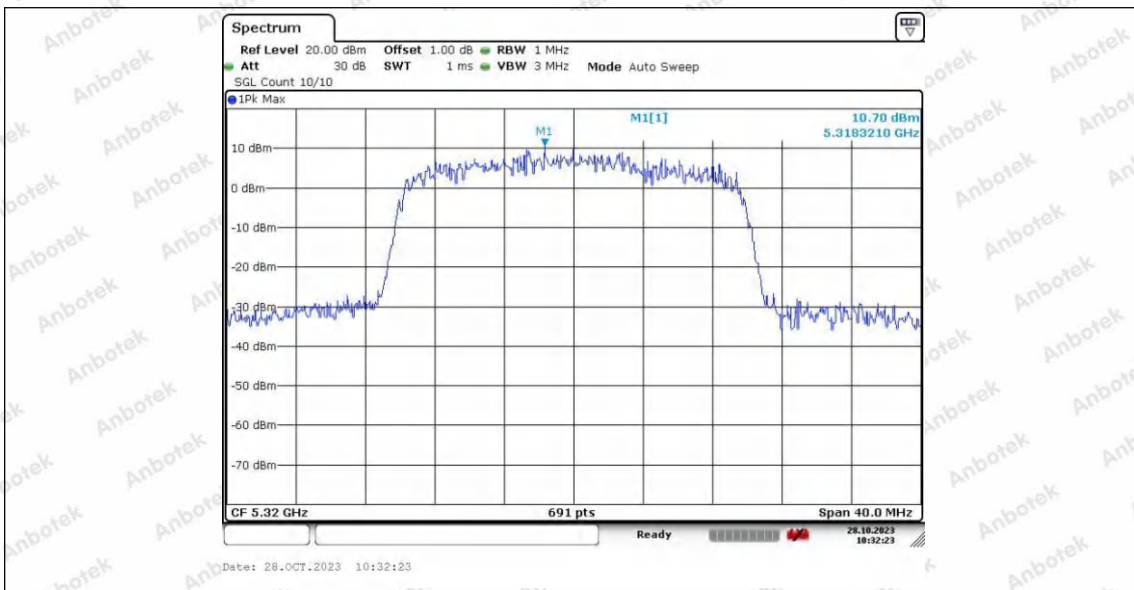

11AX20SISO_Ant2_5320