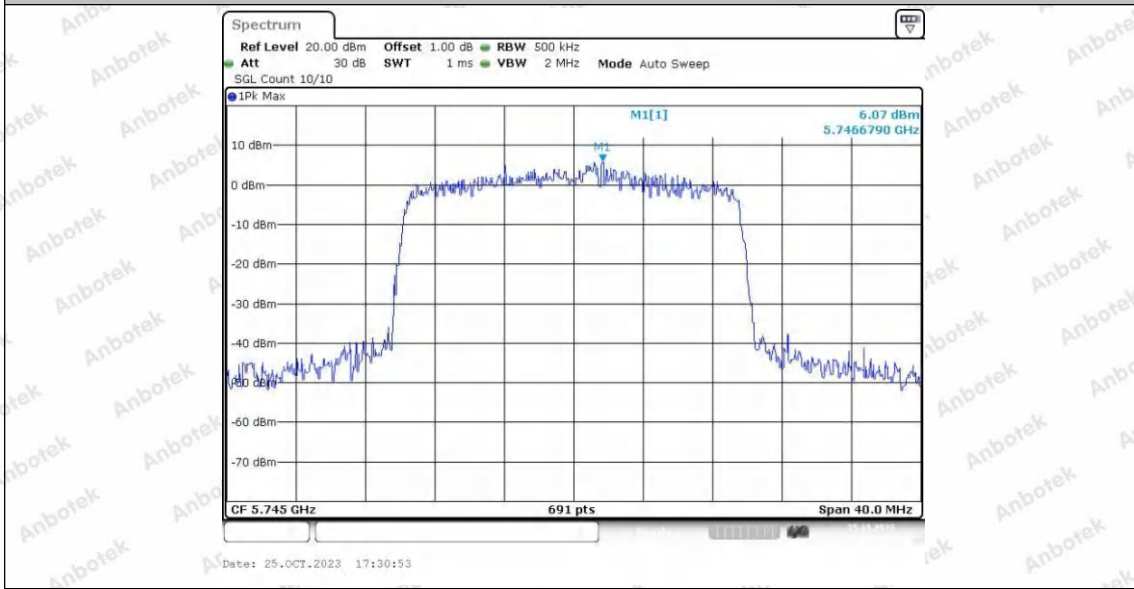

11AX20SISO_Ant1_5745