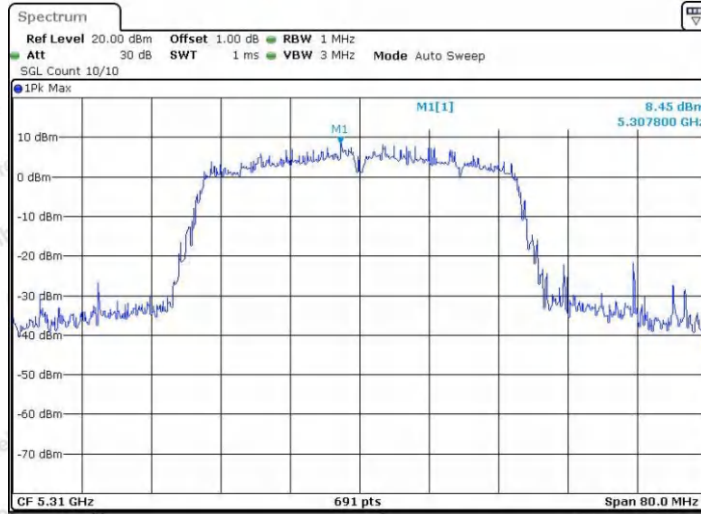

11N40SISO_Ant1_5310

Date: 28.OCT.2023 09:22:17