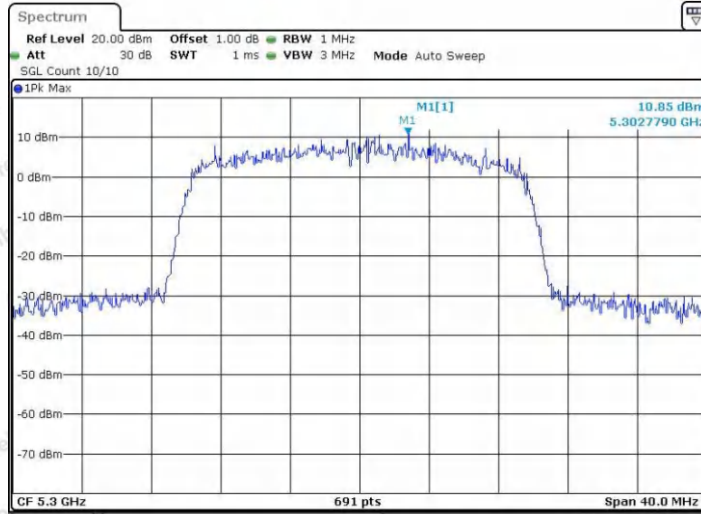

11AX20SISO_Ant2_5300

Date: 28.OCT.2023 10:31:10