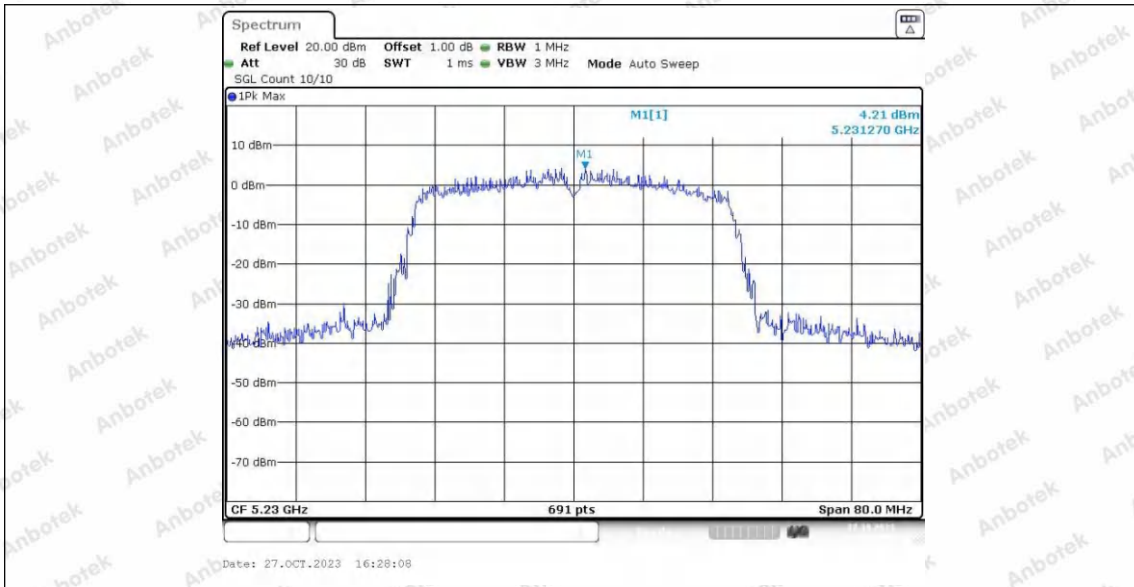

Shenzhen Anbotek Compliance Laboratory Limited

Address: 1/F., Building D, Sogood Science and Technology Park, Sanwei Community, Hangcheng Street, Bao'an District, Shenzhen, Guangdong, China.
Tel: (86) 0755-26066440 Fax: (86) 0755-26014772 Email: service@anbotek.com

Hotline
400-003-0500
www.anbotek.com.cn