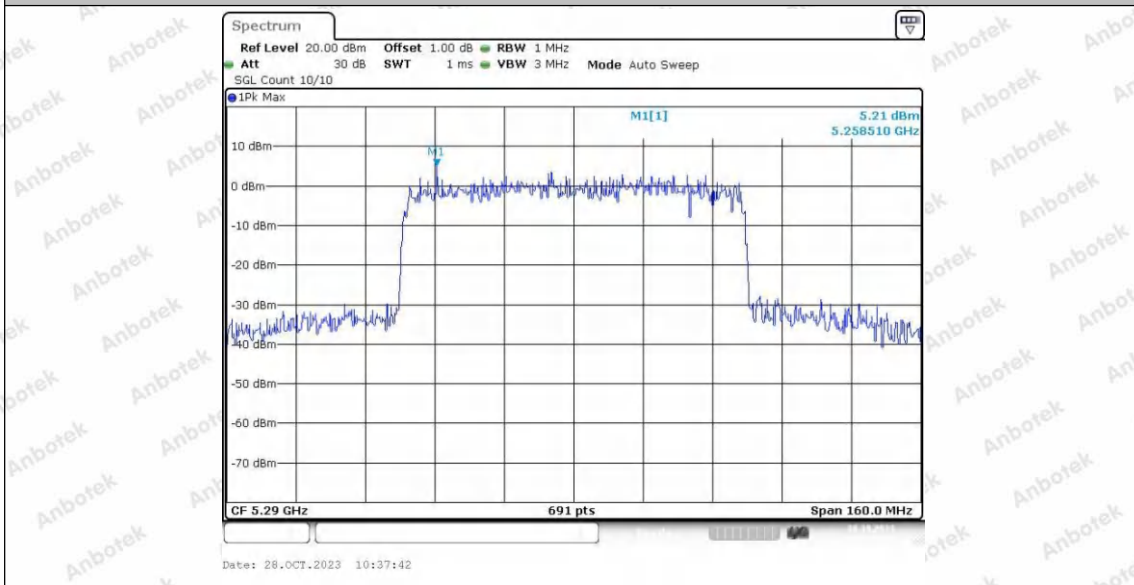

Hotline
400-003-0500
www.anbotek.com.cn

11AX80SISO_Ant1_5290

11AX80SISO_Ant2_5290

Shenzhen Anbotek Compliance Laboratory Limited

Address: 1/F., Building D, Sogood Science and Technology Park, Sanwei Community, Hangcheng Street, Bao'an District, Shenzhen, Guangdong, China.
Tel: (86) 0755-26066440 Fax: (86) 0755-26014772 Email: service@anbotek.com