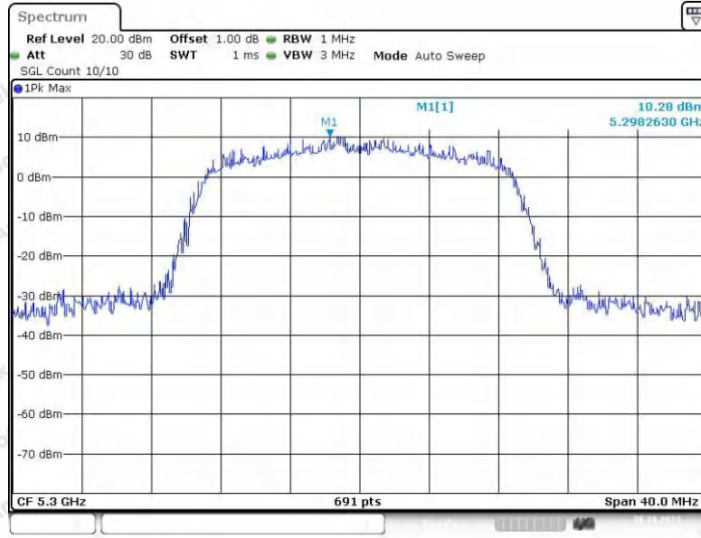

Hotline 400-003-0500
 www.anbotek.com.cn

11AC20SISO_Ant1_5300

Date: 28.OCT.2023 09:28:19

11AC20SISO_Ant2_5300

Date: 28.OCT.2023 10:16:49

11AC20SISO_Ant1_5320

Shenzhen Anbotek Compliance Laboratory Limited

Address: 1/F., Building D, Sogood Science and Technology Park, Sanwei Community, Hangcheng Street, Bao'an District, Shenzhen, Guangdong, China.
Tel: (86) 0755-26066440 Fax: (86) 0755-26014772 Email: service@anbotek.com