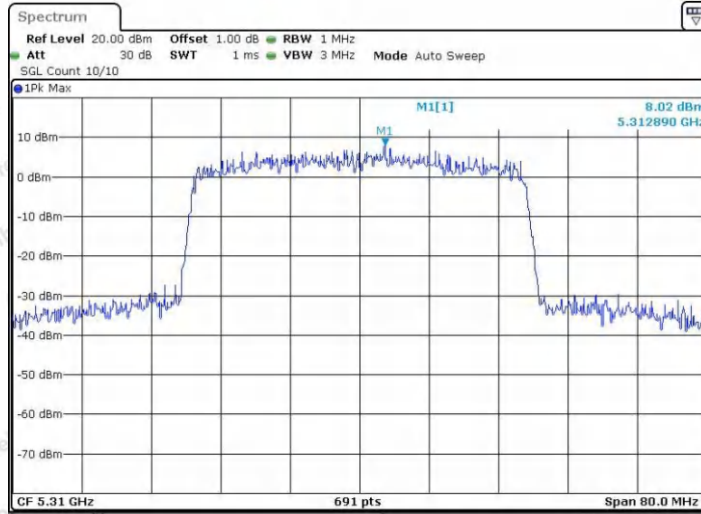

11AX40SISO_Ant2_5310

Date: 28.OCT.2023 10:35:42