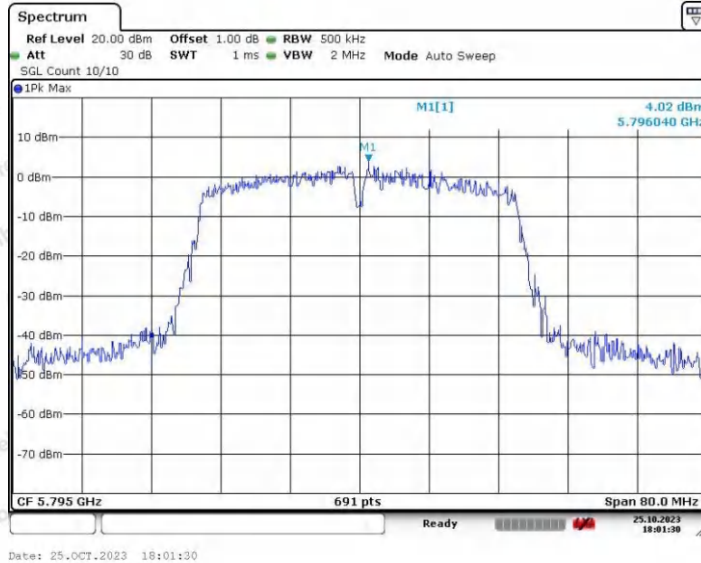

11AC40SISO_Ant2_5795