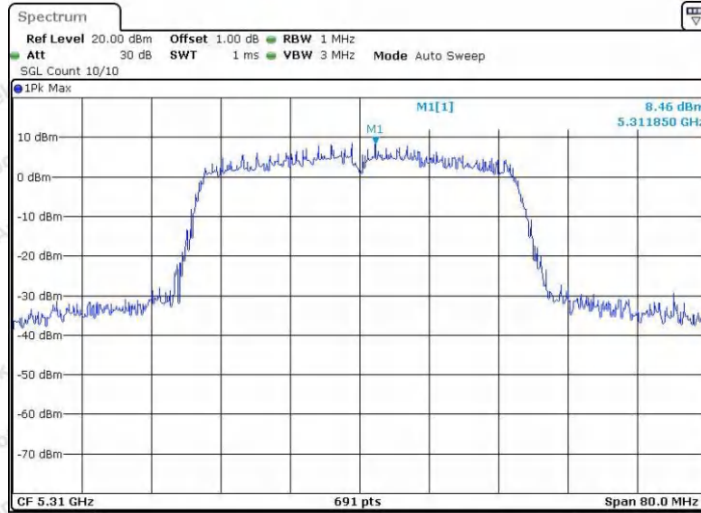

Hotline
400-003-0500
www.anbotek.com.cn

11AC40SISO_Ant1_5310

Date: 28.OCT.2023 09:34:22

11AC40SISO_Ant2_5310

Date: 28.OCT.2023 10:22:28

11AC80SISO_Ant1_5210

Shenzhen Anbotek Compliance Laboratory Limited

Address: 1/F., Building D, Sogood Science and Technology Park, Sanwei Community, Hangcheng Street, Bao'an District, Shenzhen, Guangdong, China.
Tel: (86) 0755-26066440 Fax: (86) 0755-26014772 Email: service@anbotek.com