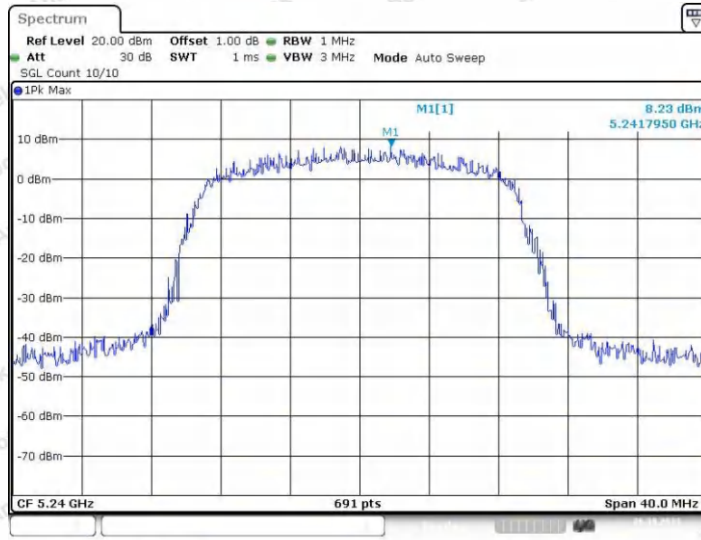

11AC20SISO_Ant1_5240

11AC20SISO_Ant2_5240