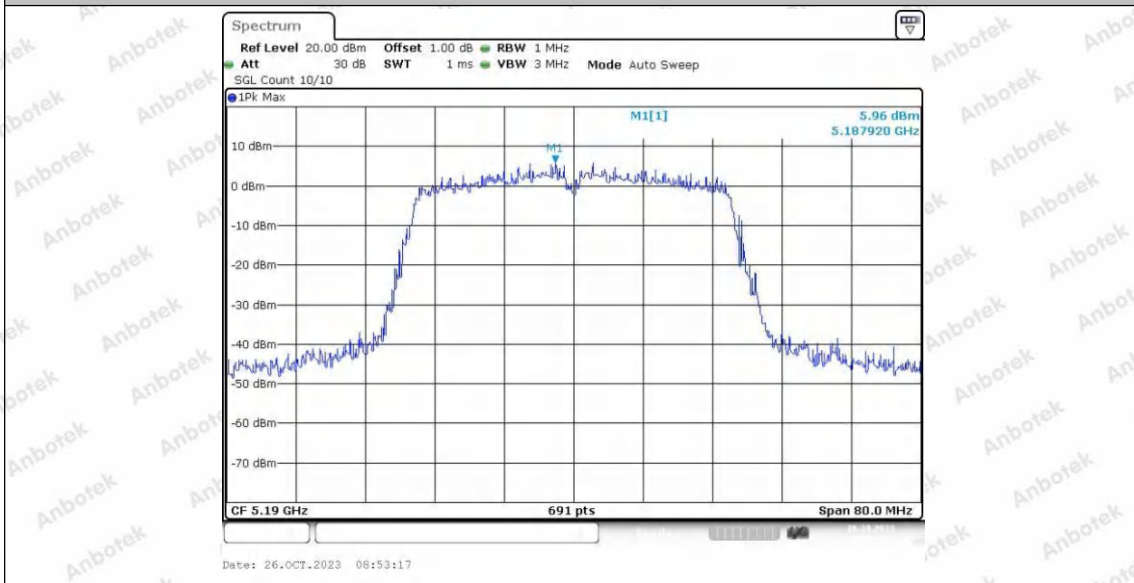

Hotline 400-003-0500
www.anbotek.com.cn

11AC20SISO_Ant2_5320

11AC40SISO_Ant1_5190

Shenzhen Anbotek Compliance Laboratory Limited

Address: 1/F., Building D, Sogood Science and Technology Park, Sanwei Community, Hangcheng Street, Bao'an District, Shenzhen, Guangdong, China.
Tel: (86) 0755-26066440 Fax: (86) 0755-26014772 Email: service@anbotek.com