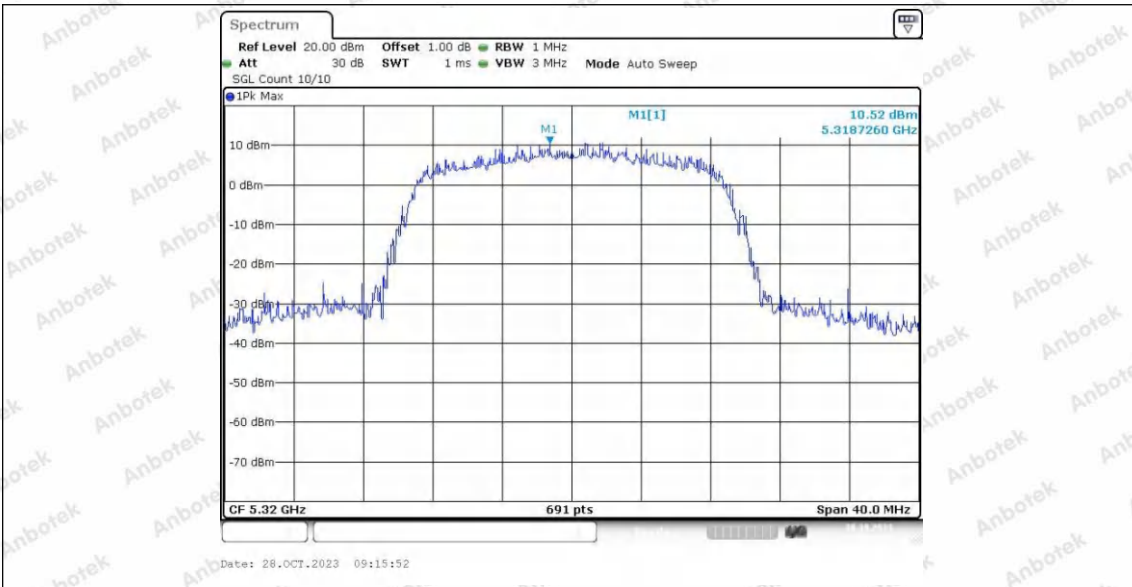

11N20SISO_Ant1_5320