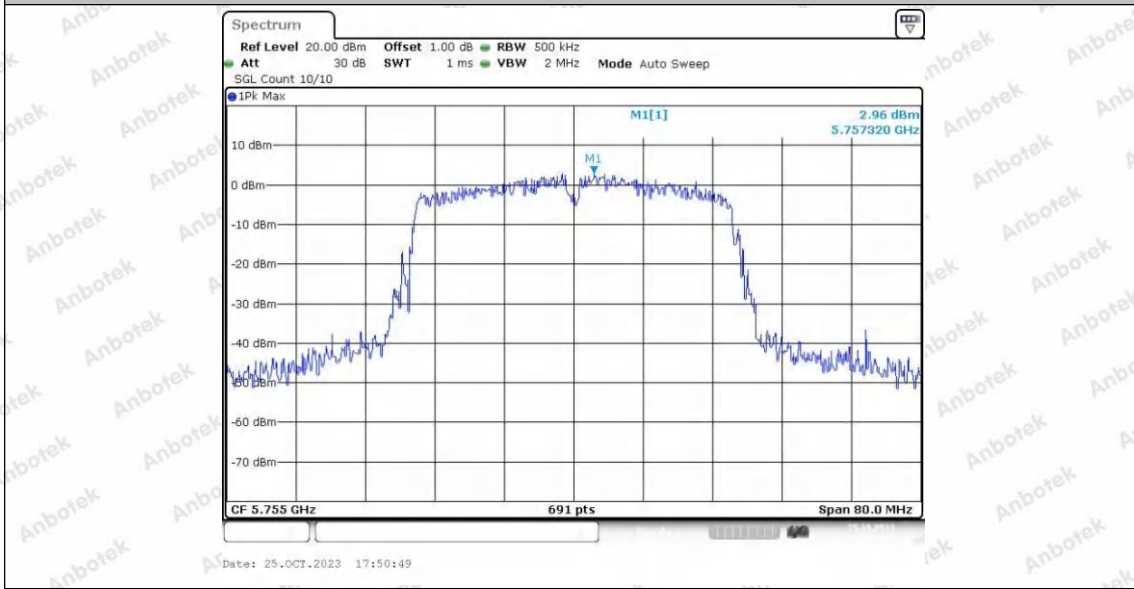

11N40SISO_Ant2_5755