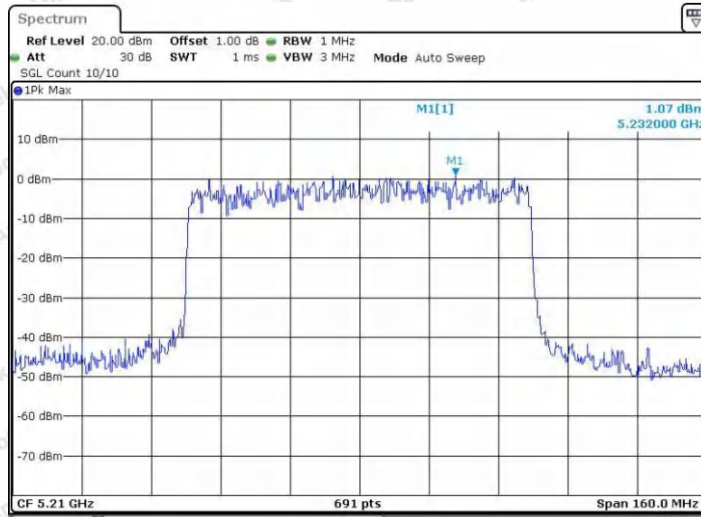

Hotline
400-003-0500
www.anbotek.com.cn

11AX40SISO_Ant2_5310

Date: 28.OCT.2023 10:35:42

11AX80SISO_Ant1_5210

Date: 26.OCT.2023 09:31:32

11AX80SISO_Ant2_5210

Shenzhen Anbotek Compliance Laboratory Limited

Address: 1/F., Building D, Sogood Science and Technology Park, Sanwei Community, Hangcheng Street, Bao'an District, Shenzhen, Guangdong, China.
Tel: (86) 0755-26066440 Fax: (86) 0755-26014772 Email: service@anbotek.com