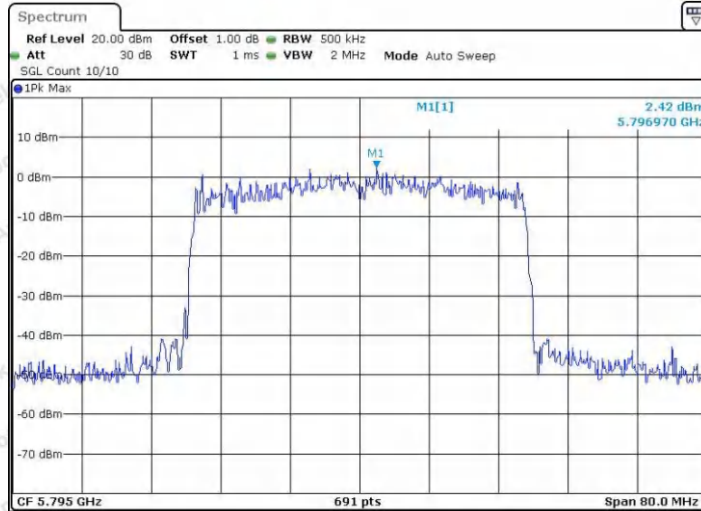

11AX40SISO_Ant1_5795

11AX40SISO_Ant2_5795

Shenzhen Anbotek Compliance Laboratory Limited

Address: 1/F., Building D, Sogood Science and Technology Park, Sanwei Community, Hangcheng Street, Bao'an District, Shenzhen, Guangdong, China.
Tel: (86) 0755-26066440 Fax: (86) 0755-26014772 Email: service@anbotek.com

Hotline
400-003-0500
www.anbotek.com.cn