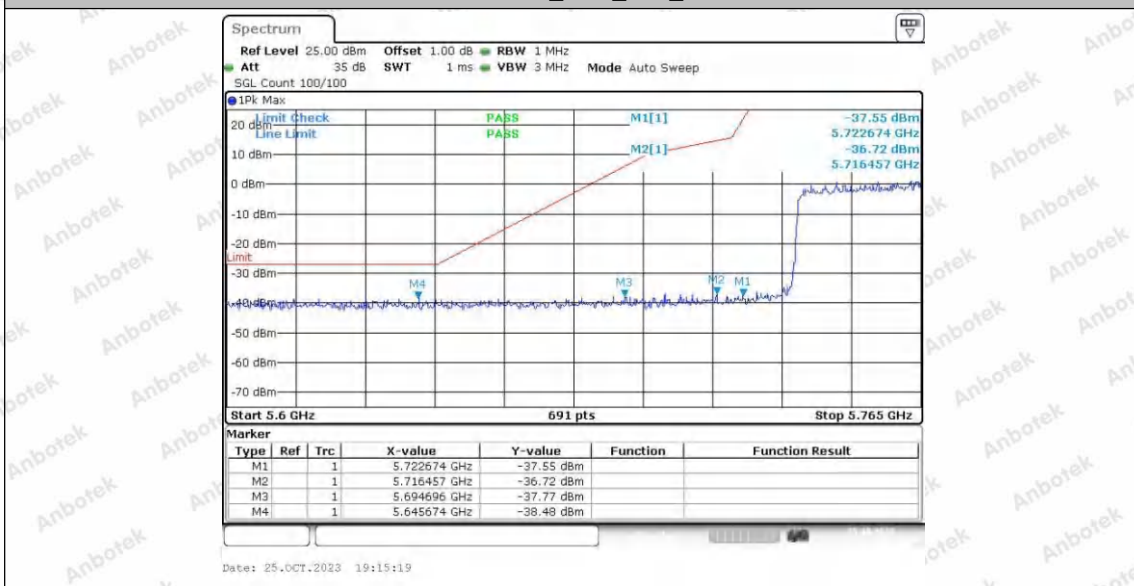

11AX80SISO_Ant2_Low_5775

Shenzhen Anbotek Compliance Laboratory Limited

Address: 1/F., Building D, Sogood Science and Technology Park, Sanwei Community, Hangcheng Street, Bao'an District, Shenzhen, Guangdong, China.
Tel: (86) 0755-26066440 Fax: (86) 0755-26014772 Email: service@anbotek.com

Hotline 400-003-0500
www.anbotek.com.cn