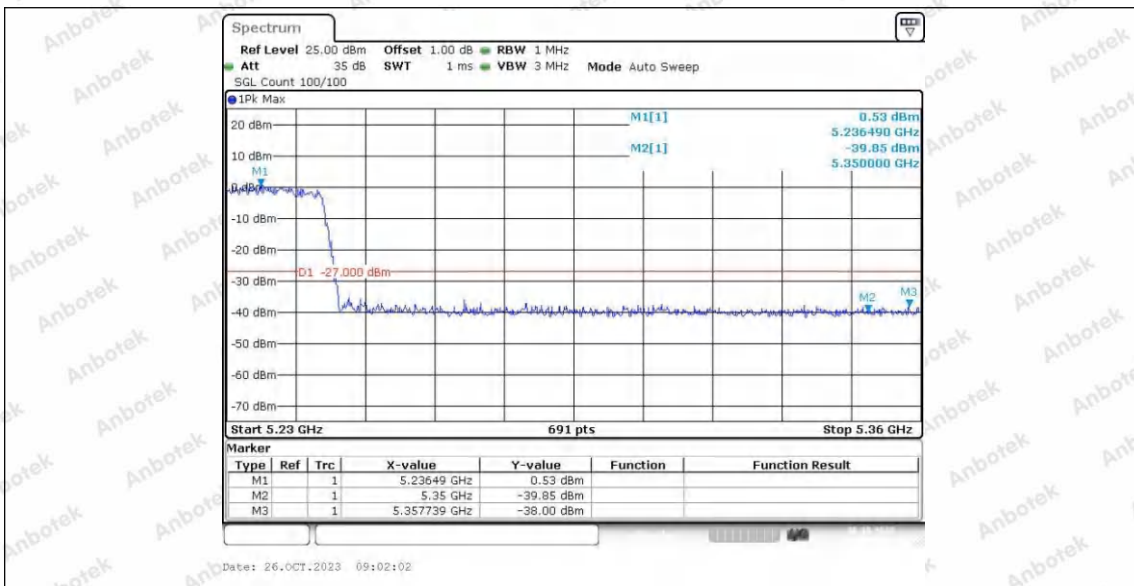

Shenzhen Anbotek Compliance Laboratory Limited

Address: 1/F., Building D, Sogood Science and Technology Park, Sanwei Community, Hangcheng Street, Bao'an District, Shenzhen, Guangdong, China.
Tel: (86) 0755-26066440 Fax: (86) 0755-26014772 Email: service@anbotek.com

Hotline 400-003-0500
www.anbotek.com.cn