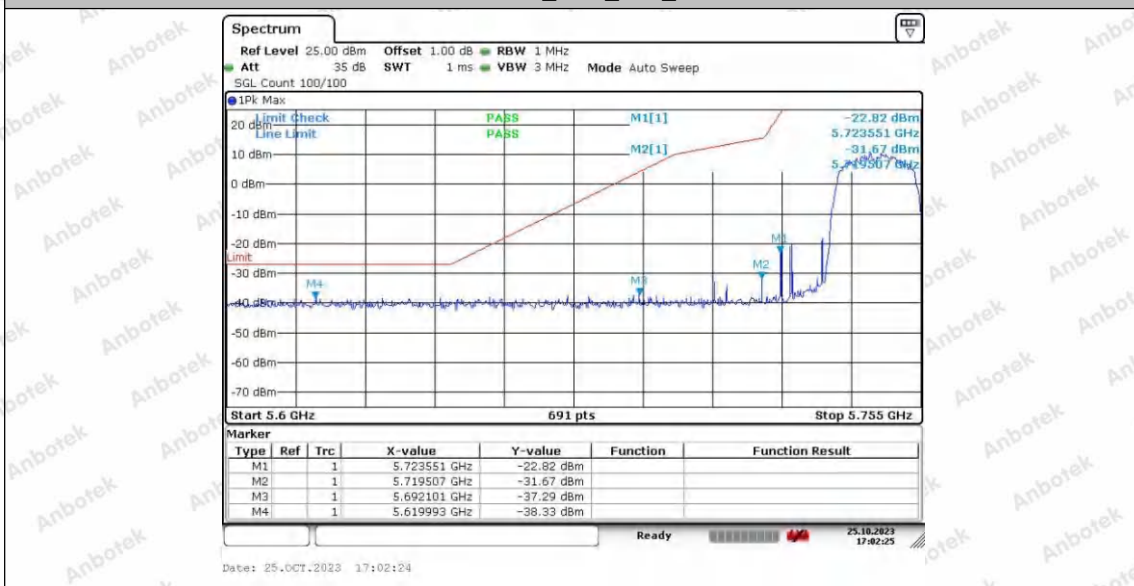

Hotline
 400-003-0500
 www.anbotek.com.cn

Test Graphs B4

11A_Ant2_High_5825

11N20SISO_Ant1_Low_5745

Shenzhen Anbotek Compliance Laboratory Limited

Address: 1/F., Building D, Sogood Science and Technology Park, Sanwei Community, Hangcheng Street, Bao'an District, Shenzhen, Guangdong, China.
 Tel: (86) 0755-26066440 Fax: (86) 0755-26014772 Email: service@anbotek.com