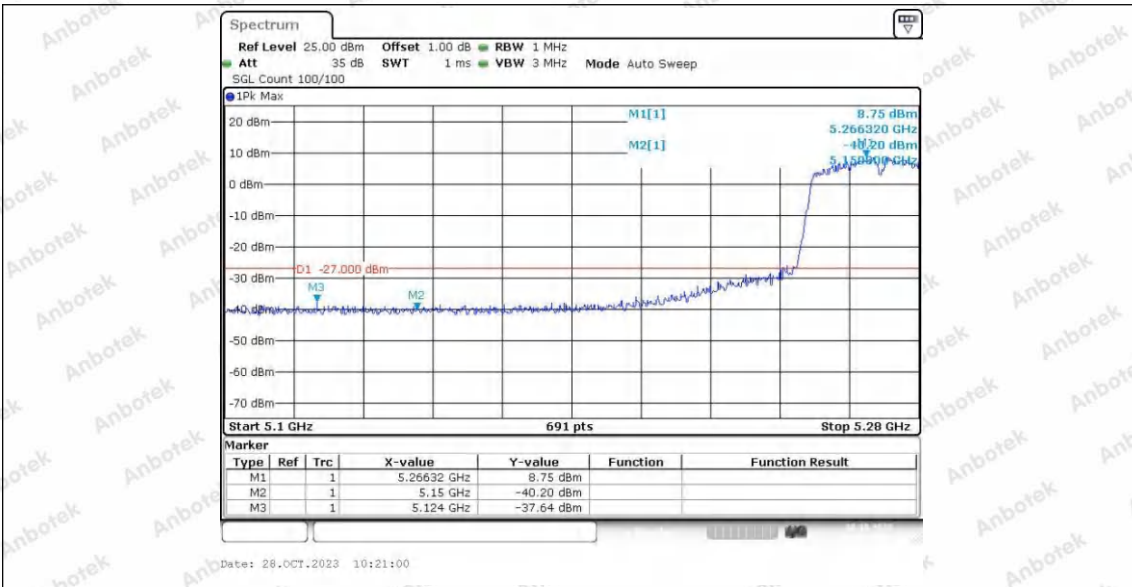

Shenzhen Anbotek Compliance Laboratory Limited

Address: 1/F., Building D, Sogood Science and Technology Park, Sanwei Community, Hangcheng Street, Bao'an District, Shenzhen, Guangdong, China.
Tel: (86) 0755-26066440 Fax: (86) 0755-26014772 Email: service@anbotek.com

Hotline 400-003-0500
www.anbotek.com.cn