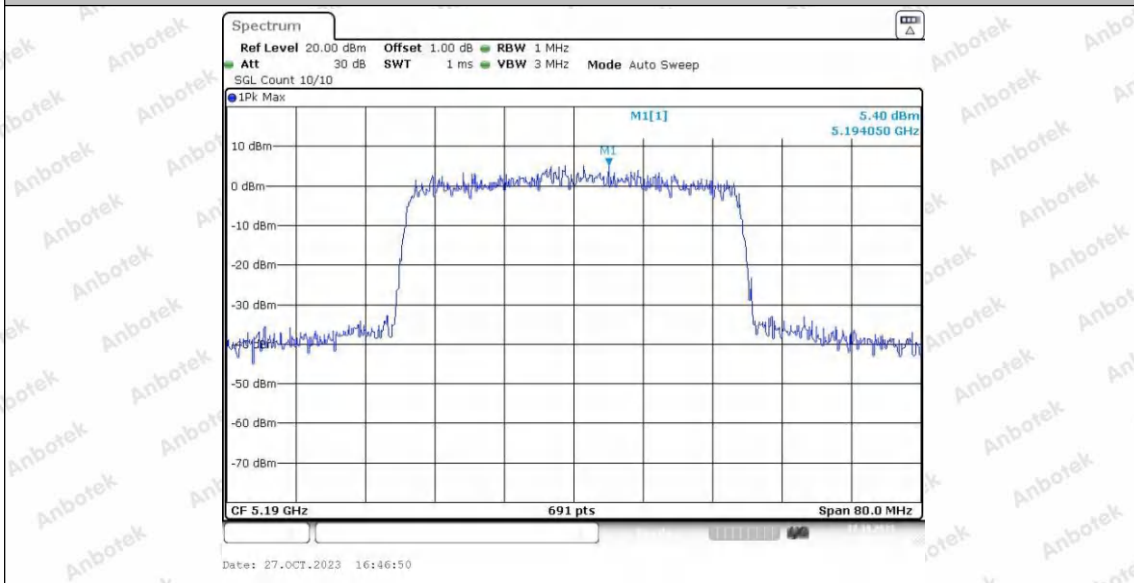

Hotline
400-003-0500
www.anbotek.com.cn

11AX40SISO_Ant1_5190

11AX40SISO_Ant2_5190

Shenzhen Anbotek Compliance Laboratory Limited

Address: 1/F., Building D, Sogood Science and Technology Park, Sanwei Community, Hangcheng Street, Bao'an District, Shenzhen, Guangdong, China.
Tel: (86) 0755-26066440 Fax: (86) 0755-26014772 Email: service@anbotek.com