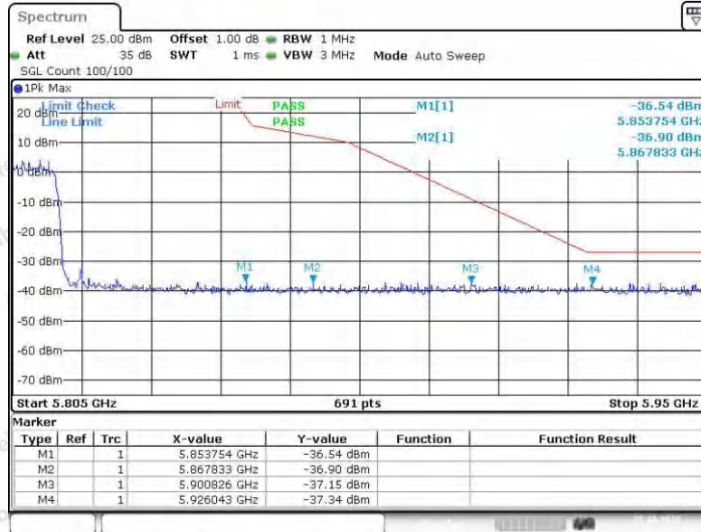

11AX40SISO_Ant1_High_5795