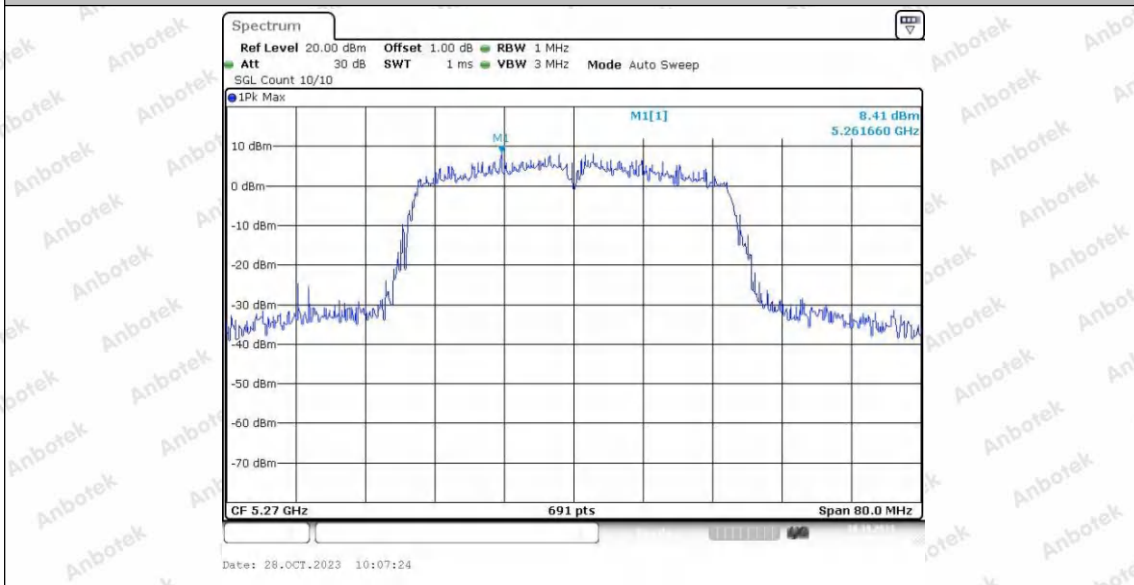

Hotline
400-003-0500
www.anbotek.com.cn

11N40SISO_Ant1_5270

11N40SISO_Ant2_5270

Shenzhen Anbotek Compliance Laboratory Limited

Address: 1/F., Building D, Sogood Science and Technology Park, Sanwei Community, Hangcheng Street, Bao'an District, Shenzhen, Guangdong, China.
Tel: (86) 0755-26066440 Fax: (86) 0755-26014772 Email: service@anbotek.com