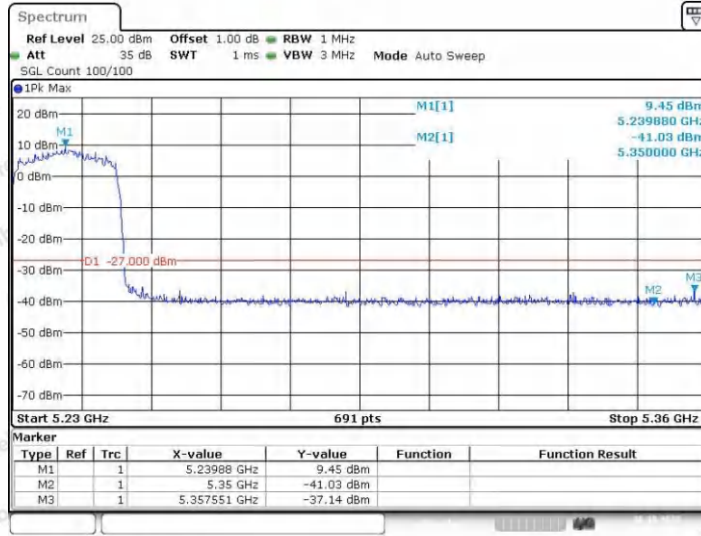

Hotline 400-003-0500
 www.anbotek.com.cn

11AX20SISO_Ant1_High_5240

Date: 26.OCT.2023 09:15:34

11AX20SISO_Ant2_High_5240

Date: 27.OCT.2023 16:45:21

11AX20SISO_Ant1_Low_5260

Shenzhen Anbotek Compliance Laboratory Limited