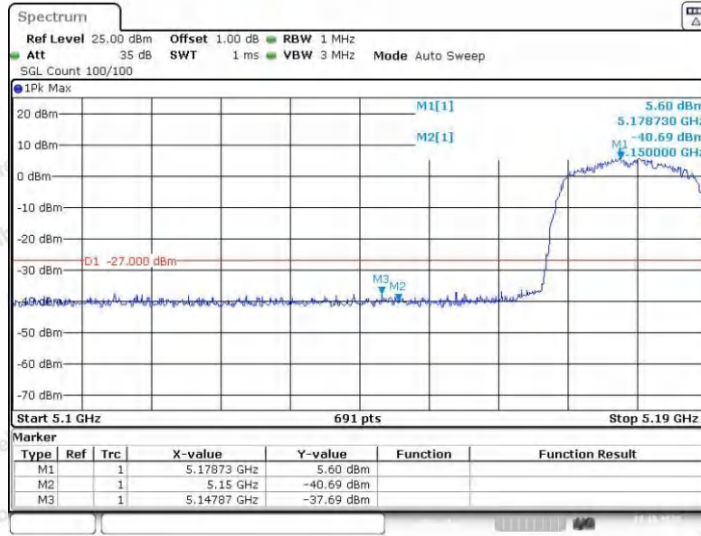

11AC20SISO_Ant2_Low_5180