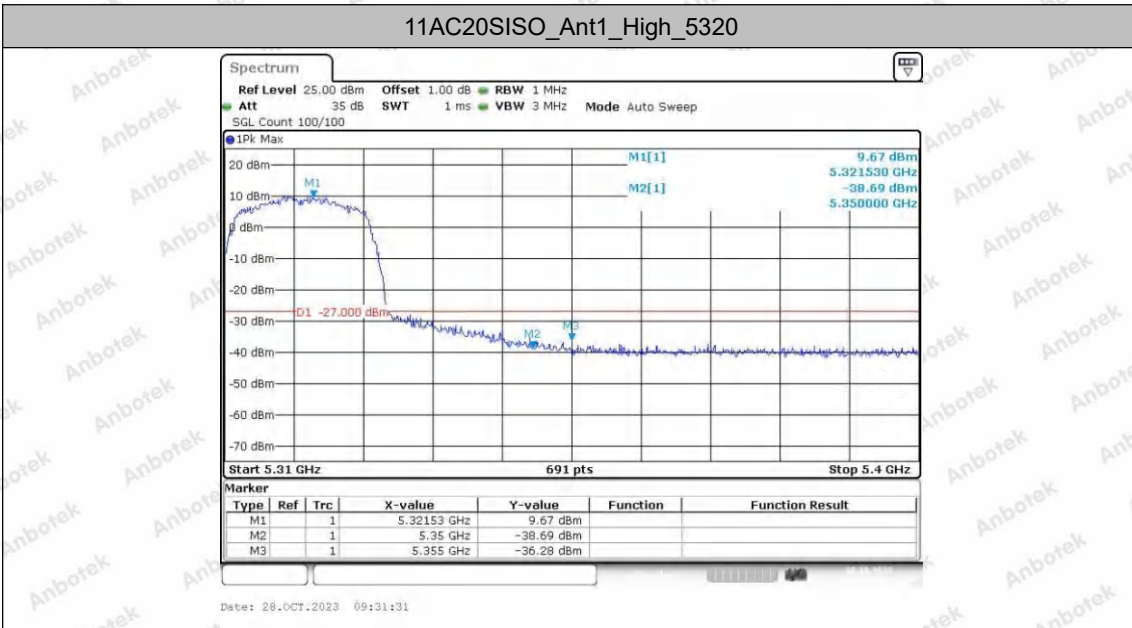

11AC40SISO_Ant1_Low_5190