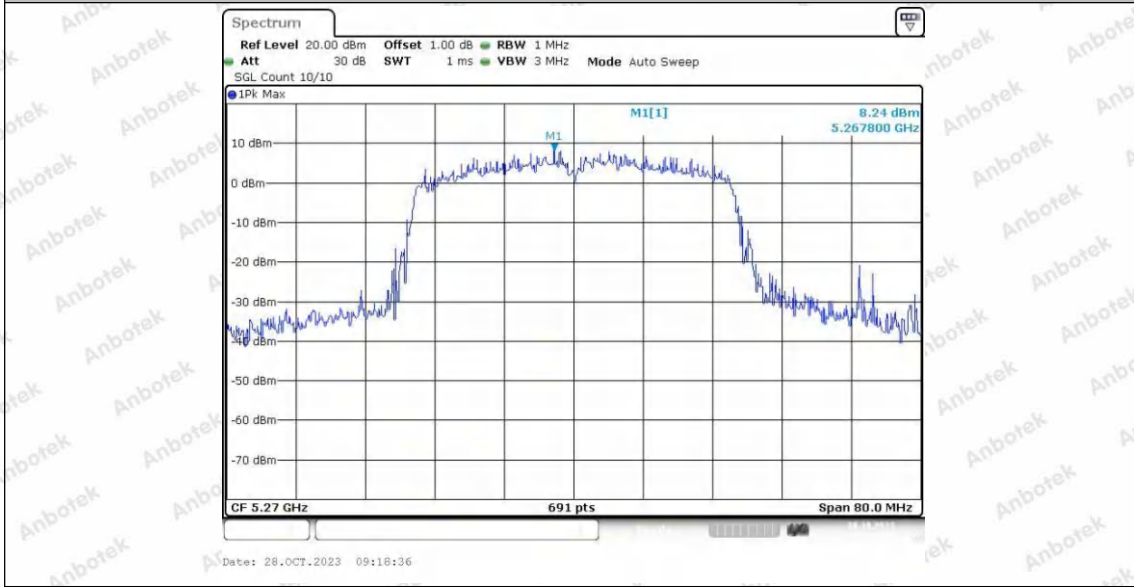

11N40SISO_Ant1_5270