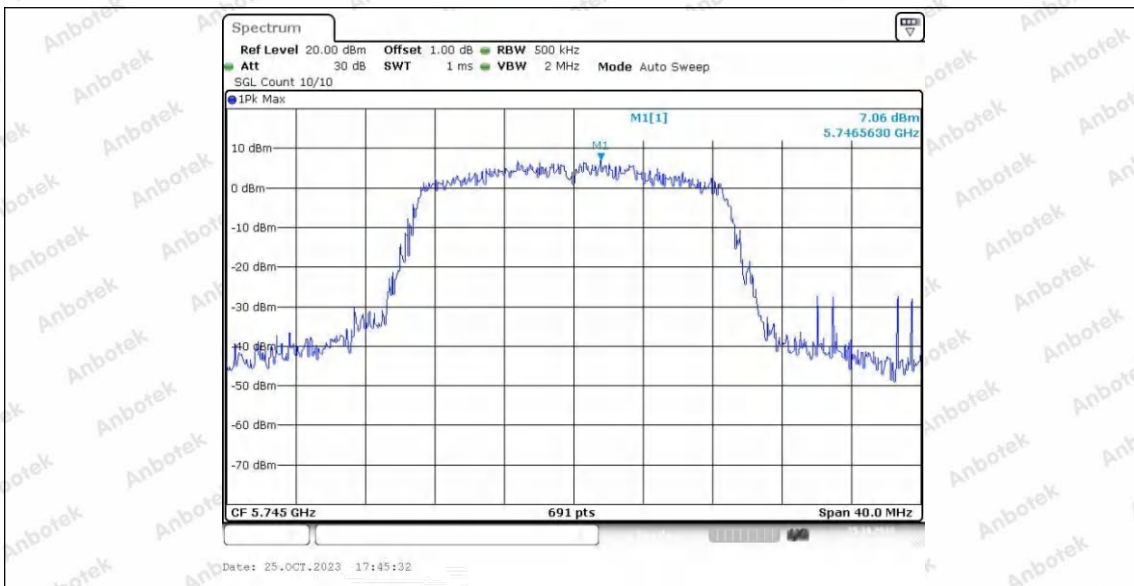

Shenzhen Anbotek Compliance Laboratory Limited

Address: 1/F., Building D, Sogood Science and Technology Park, Sanwei Community, Hangcheng Street, Bao'an District, Shenzhen, Guangdong, China.
Tel: (86) 0755-26066440 Fax: (86) 0755-26014772 Email: service@anbotek.com

Hotline
400-003-0500
www.anbotek.com.cn