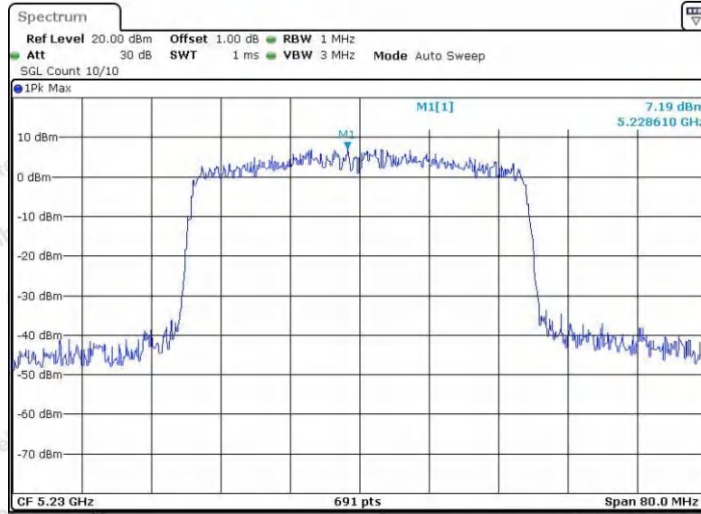

11AX40SISO_Ant1_5230

Date: 26.OCT.2023 09:27:53