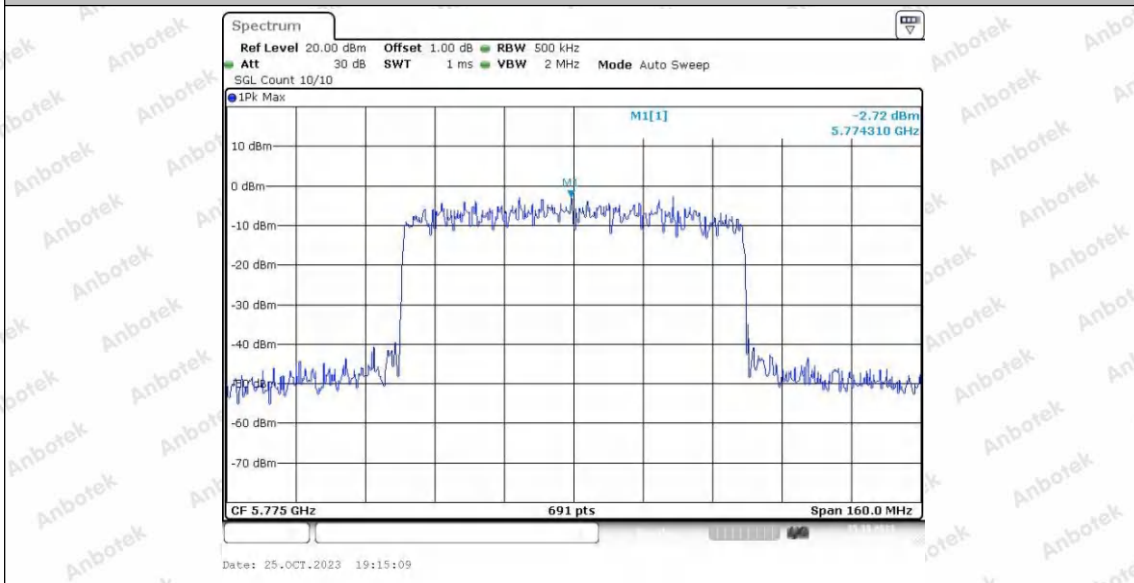

11AX80SISO_Ant2_5775

Shenzhen Anbotek Compliance Laboratory Limited

Address: 1/F., Building D, Sogood Science and Technology Park, Sanwei Community, Hangcheng Street, Bao'an District, Shenzhen, Guangdong, China.
Tel: (86) 0755-26066440 Fax: (86) 0755-26014772 Email: service@anbotek.com

Hotline
400-003-0500
www.anbotek.com.cn