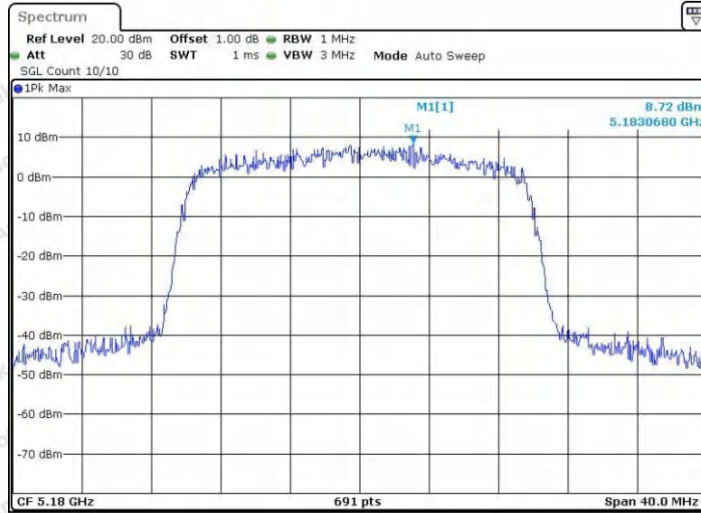

Hotline
400-003-0500
www.anbotek.com.cn

11AC80SISO_Ant2_5290

Date: 28.OCT.2023 10:24:13

11AX20SISO_Ant1_5180

Date: 26.OCT.2023 09:11:11

11AX20SISO_Ant2_5180

Shenzhen Anbotek Compliance Laboratory Limited

Address: 1/F., Building D, Sogood Science and Technology Park, Sanwei Community, Hangcheng Street, Bao'an District, Shenzhen, Guangdong, China.
Tel: (86) 0755-26066440 Fax: (86) 0755-26014772 Email: service@anbotek.com