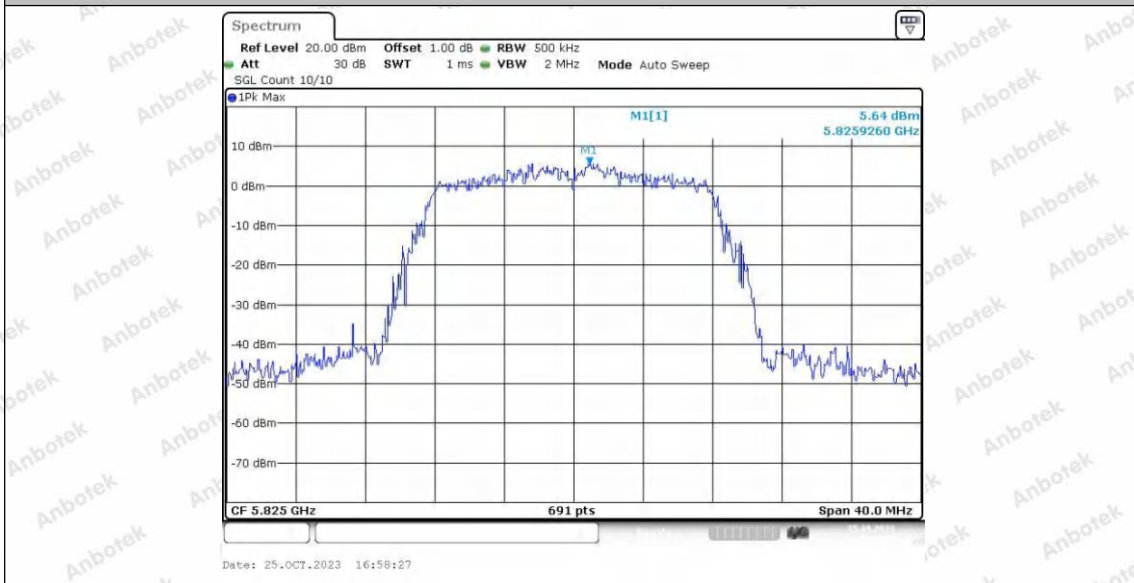

Hotline
400-003-0500
www.anbotek.com.cn

Test Graphs B4

11A_Ant2_5785

11A_Ant1_5825

Shenzhen Anbotek Compliance Laboratory Limited

Address: 1/F., Building D, Sogood Science and Technology Park, Sanwei Community, Hangcheng Street, Bao'an District, Shenzhen, Guangdong, China.
Tel: (86) 0755-26066440 Fax: (86) 0755-26014772 Email: service@anbotek.com