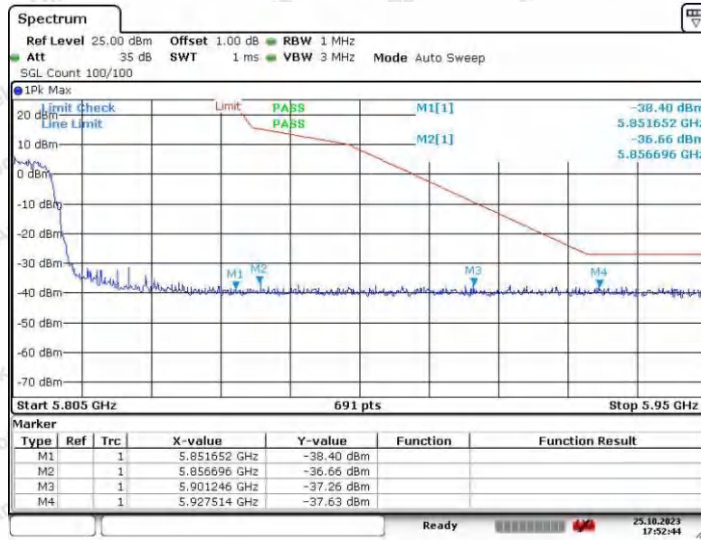

11N40SISO_Ant2_High_5795

11AC20SISO_Ant1_Low_5745

Shenzhen Anbotek Compliance Laboratory Limited

Address: 1/F., Building D, Sogood Science and Technology Park, Sanwei Community, Hangcheng Street, Bao'an District, Shenzhen, Guangdong, China.
Tel: (86) 0755-26066440 Fax: (86) 0755-26014772 Email: service@anbotek.com

Hotline 400-003-0500
www.anbotek.com.cn