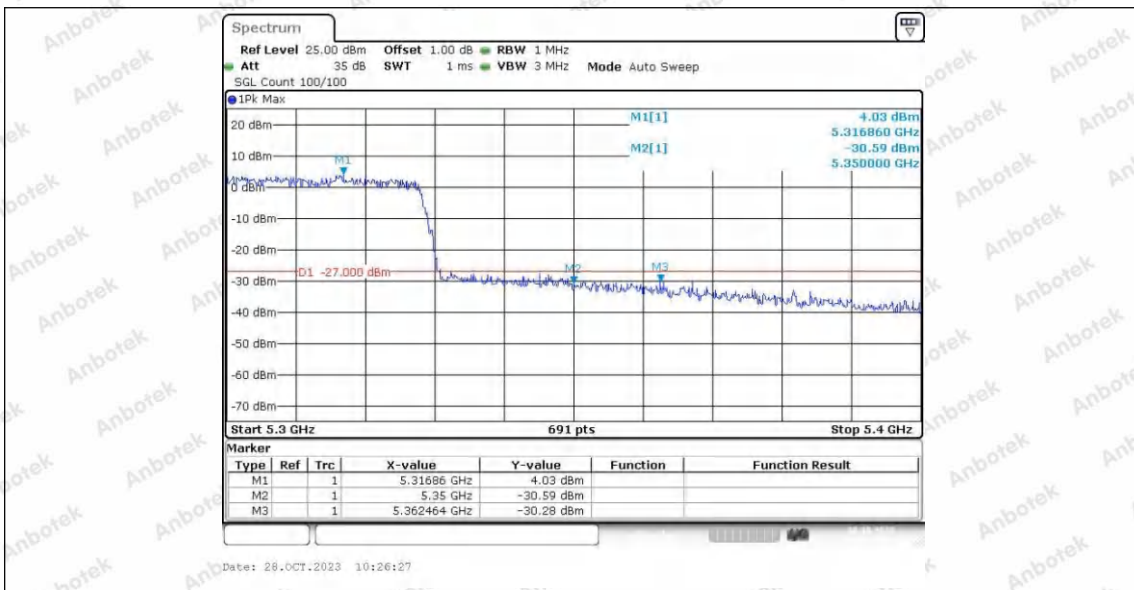

Shenzhen Anbotek Compliance Laboratory Limited

Address: 1/F., Building D, Sogood Science and Technology Park, Sanwei Community, Hangcheng Street, Bao'an District, Shenzhen, Guangdong, China.
Tel: (86) 0755-26066440 Fax: (86) 0755-26014772 Email: service@anbotek.com

Hotline 400-003-0500
www.anbotek.com.cn