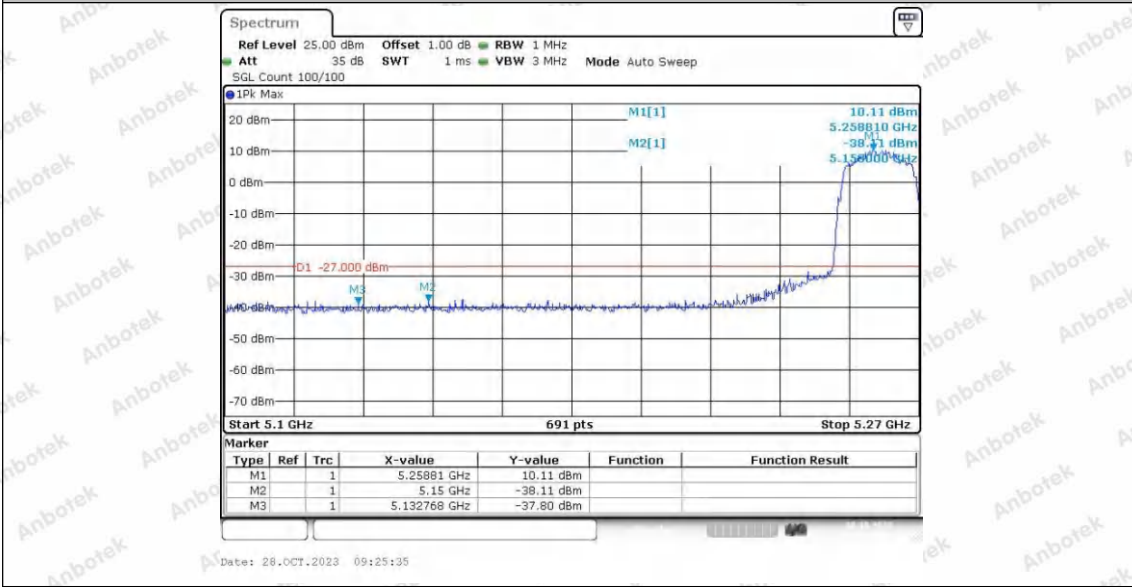

11AC20SISO_Ant1_Low_5260