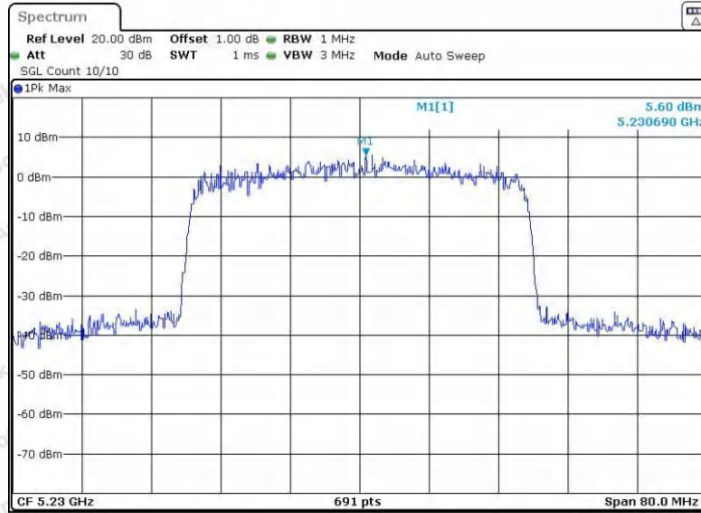

Hotline
400-003-0500
www.anbotek.com.cn

11AX40SISO_Ant1_5230

Date: 26.OCT.2023 09:27:53

11AX40SISO_Ant2_5230

Date: 27.OCT.2023 16:48:25

11AX40SISO_Ant1_5270

Shenzhen Anbotek Compliance Laboratory Limited

Address: 1/F., Building D, Sogood Science and Technology Park, Sanwei Community, Hangcheng Street, Bao'an District, Shenzhen, Guangdong, China.
Tel: (86) 0755-26066440 Fax: (86) 0755-26014772 Email: service@anbotek.com