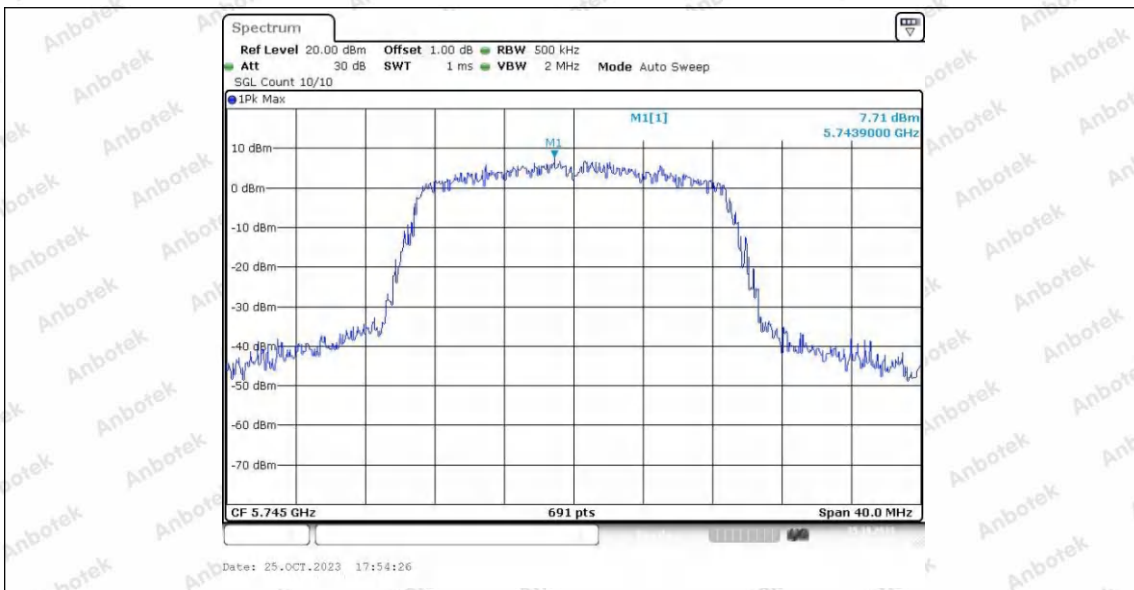

Shenzhen Anbotek Compliance Laboratory Limited

Address: 1/F., Building D, Sogood Science and Technology Park, Sanwei Community, Hangcheng Street, Bao'an District, Shenzhen, Guangdong, China.
Tel: (86) 0755-26066440 Fax: (86) 0755-26014772 Email: service@anbotek.com

Hotline
400-003-0500
www.anbotek.com.cn