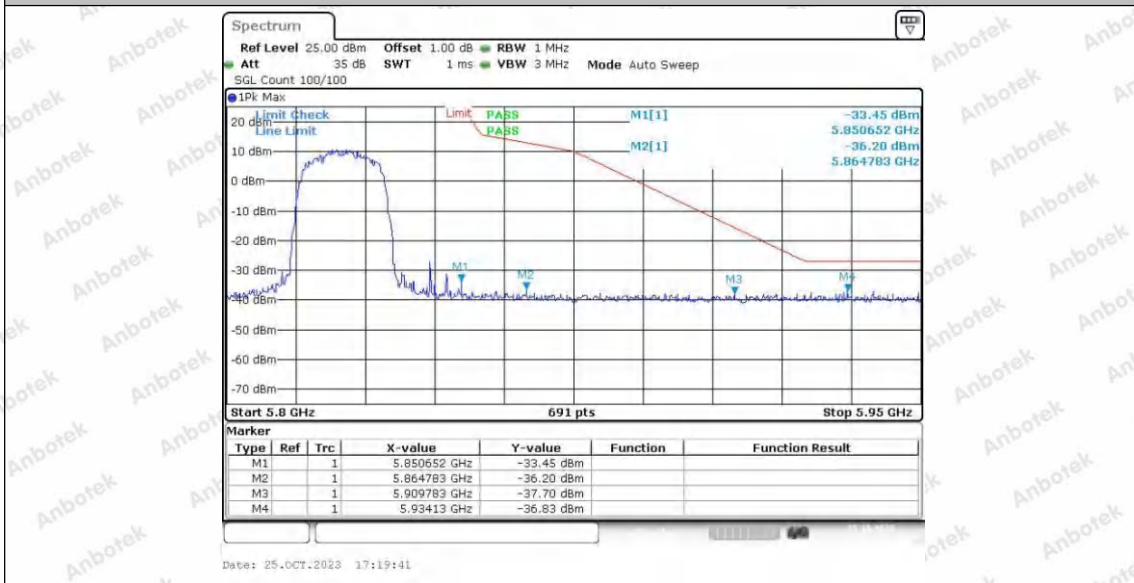

11AC20SISO_Ant1_High_5825

Shenzhen Anbotek Compliance Laboratory Limited

Address: 1/F., Building D, Sogood Science and Technology Park, Sanwei Community, Hangcheng Street, Bao'an District, Shenzhen, Guangdong, China.
Tel: (86) 0755-26066440 Fax: (86) 0755-26014772 Email: service@anbotek.com

Hotline 400-003-0500
www.anbotek.com.cn