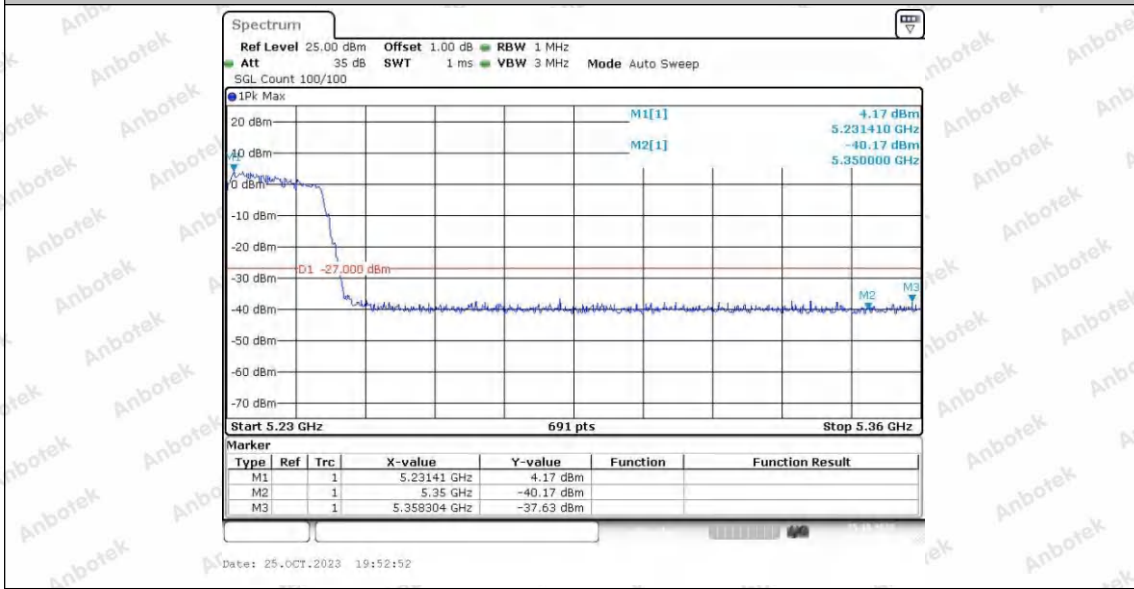

11N40SISO_Ant1_High_5230