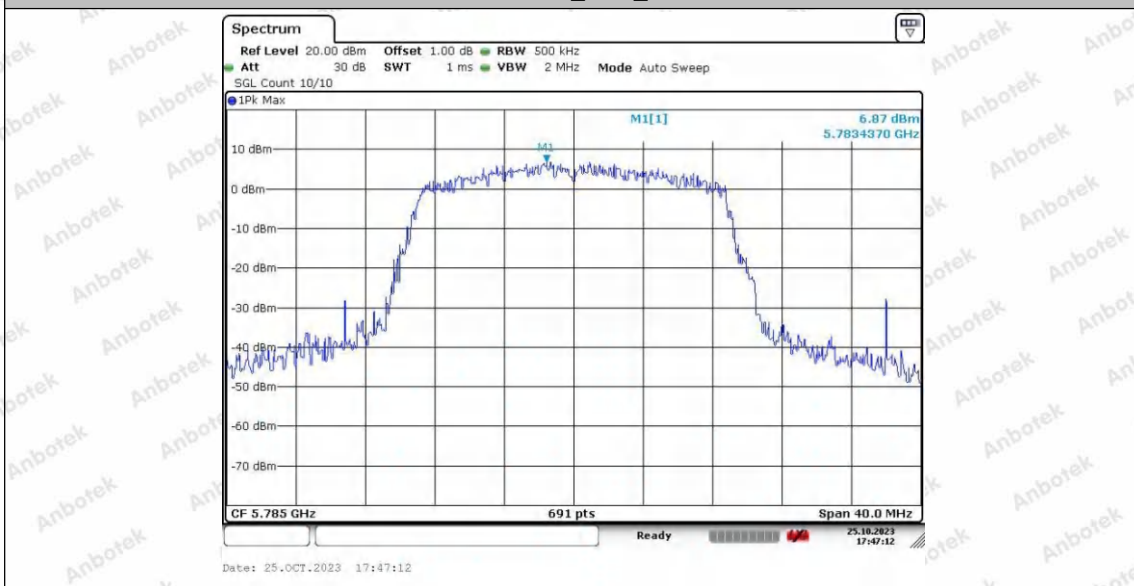

Hotline
400-003-0500
www.anbotek.com.cn

11N20SISO_Ant1_5785

11N20SISO_Ant2_5785

Shenzhen Anbotek Compliance Laboratory Limited

Address: 1/F., Building D, Sogood Science and Technology Park, Sanwei Community, Hangcheng Street, Bao'an District, Shenzhen, Guangdong, China.
Tel: (86) 0755-26066440 Fax: (86) 0755-26014772 Email: service@anbotek.com