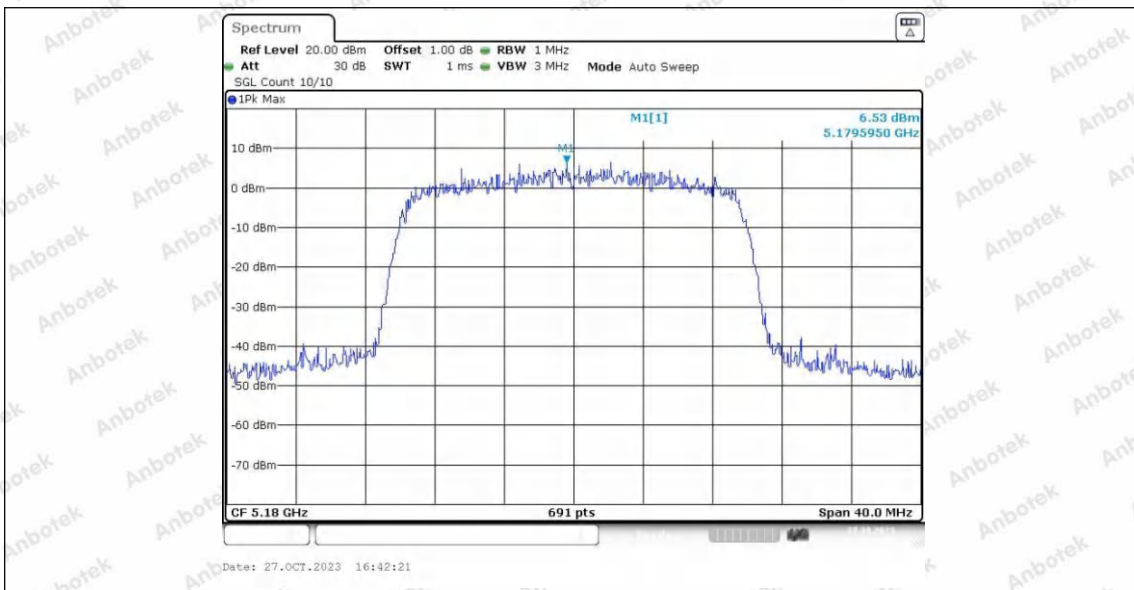

Shenzhen Anbotek Compliance Laboratory Limited

Address: 1/F., Building D, Sogood Science and Technology Park, Sanwei Community, Hangcheng Street, Bao'an District, Shenzhen, Guangdong, China.
Tel: (86) 0755-26066440 Fax: (86) 0755-26014772 Email: service@anbotek.com

Hotline 400-003-0500
www.anbotek.com.cn