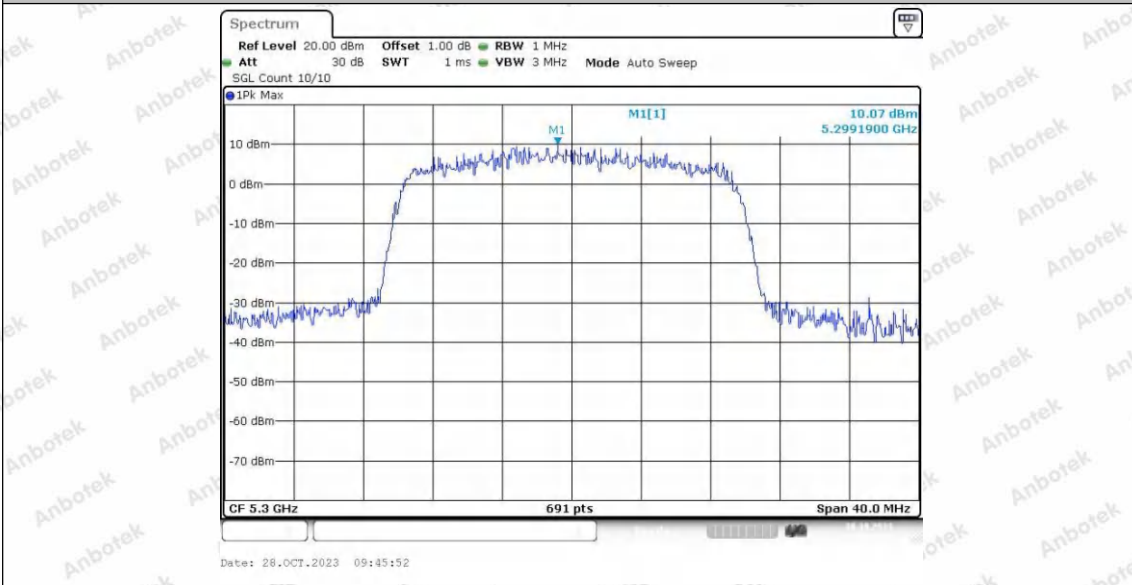

Hotline 400-003-0500
www.anbotek.com.cn

11AX20SISO_Ant2_5260

11AX20SISO_Ant1_5300

Shenzhen Anbotek Compliance Laboratory Limited

Address: 1/F., Building D, Sogood Science and Technology Park, Sanwei Community, Hangcheng Street, Bao'an District, Shenzhen, Guangdong, China.
Tel: (86) 0755-26066440 Fax: (86) 0755-26014772 Email: service@anbotek.com