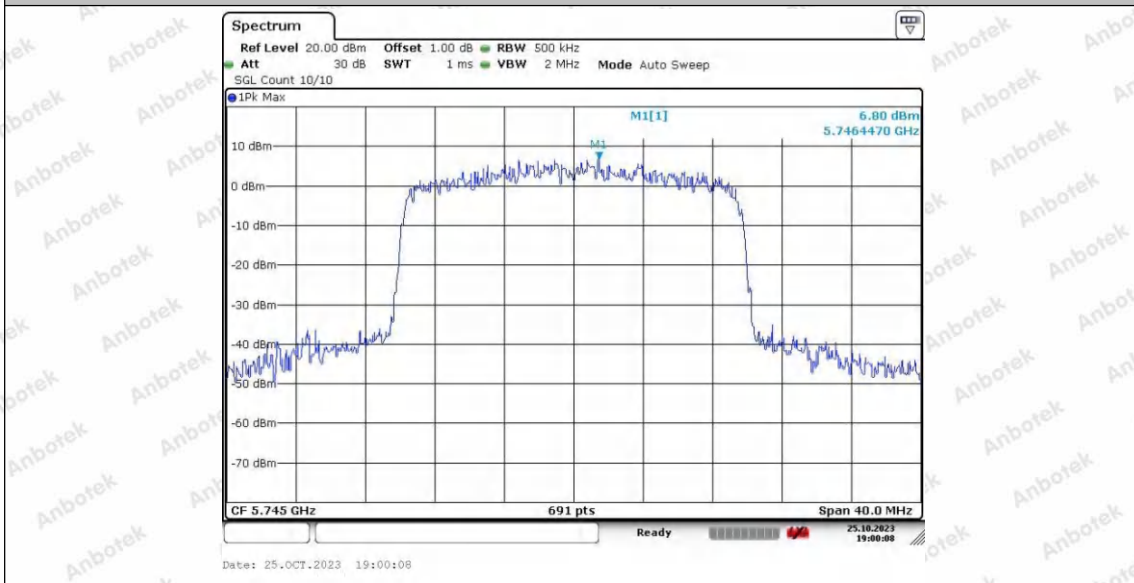

Hotline
400-003-0500
www.anbotek.com.cn

11AX20SISO_Ant1_5745

11AX20SISO_Ant2_5745

Shenzhen Anbotek Compliance Laboratory Limited

Address: 1/F., Building D, Sogood Science and Technology Park, Sanwei Community, Hangcheng Street, Bao'an District, Shenzhen, Guangdong, China.
Tel: (86) 0755-26066440 Fax: (86) 0755-26014772 Email: service@anbotek.com