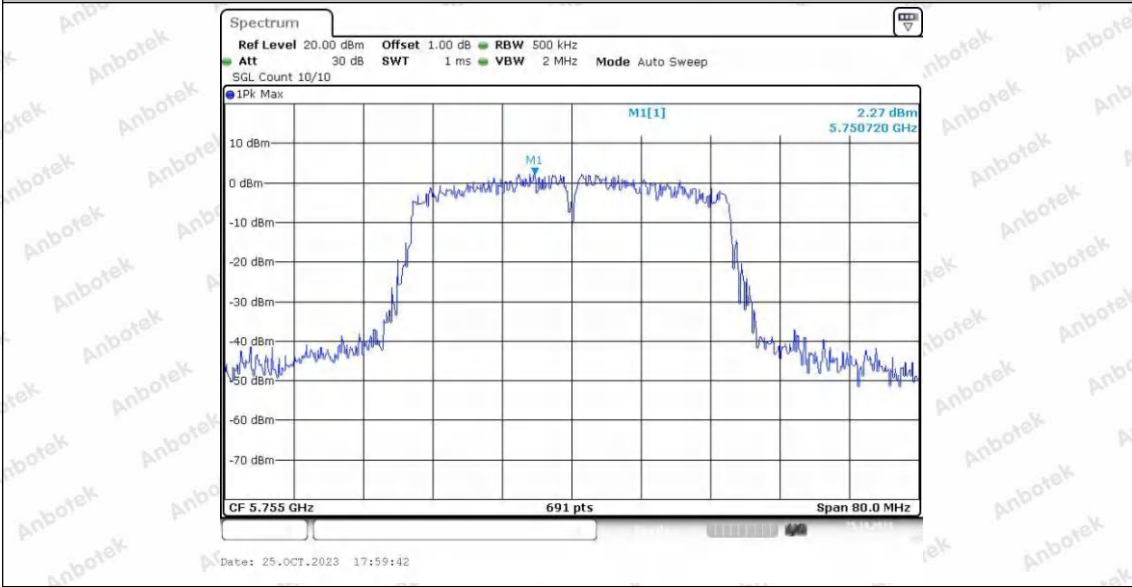

11AC40SISO_Ant2_5755