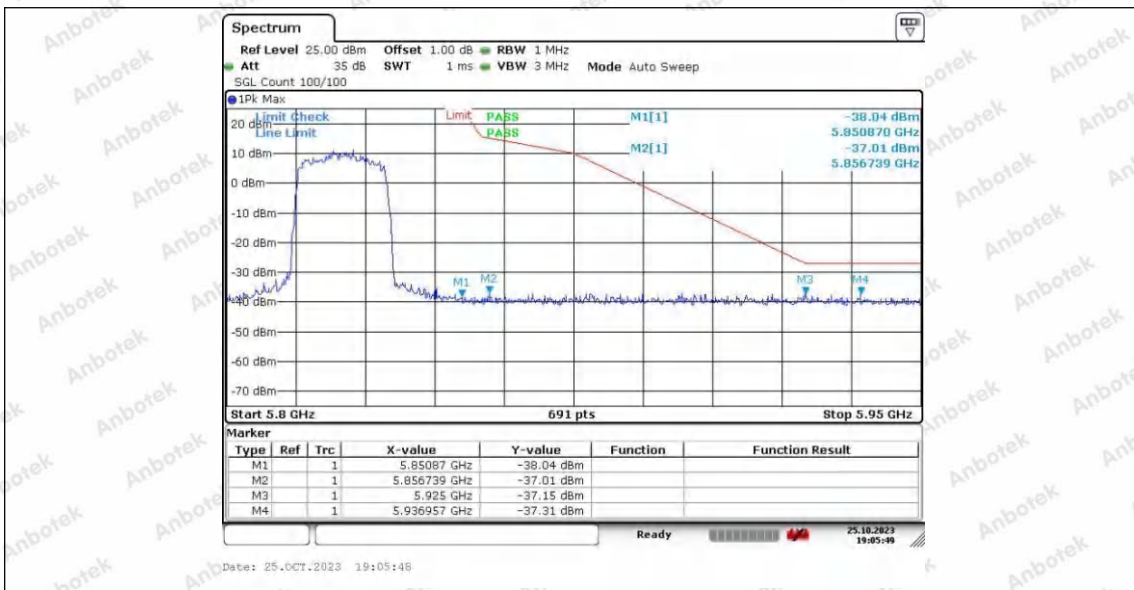

Shenzhen Anbotek Compliance Laboratory Limited

Address: 1/F., Building D, Sogood Science and Technology Park, Sanwei Community, Hangcheng Street, Bao'an District, Shenzhen, Guangdong, China.
Tel: (86) 0755-26066440 Fax: (86) 0755-26014772 Email: service@anbotek.com

Hotline 400-003-0500
www.anbotek.com.cn