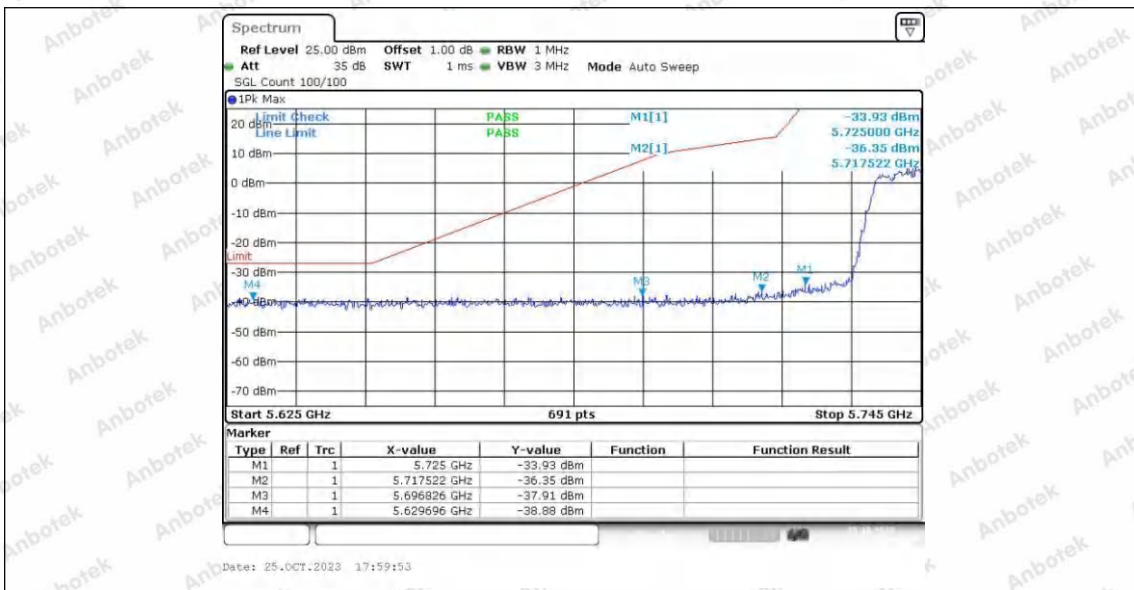

Shenzhen Anbotek Compliance Laboratory Limited

Address: 1/F., Building D, Sogood Science and Technology Park, Sanwei Community, Hangcheng Street, Bao'an District, Shenzhen, Guangdong, China.
Tel: (86) 0755-26066440 Fax: (86) 0755-26014772 Email: service@anbotek.com

Hotline 400-003-0500
www.anbotek.com.cn