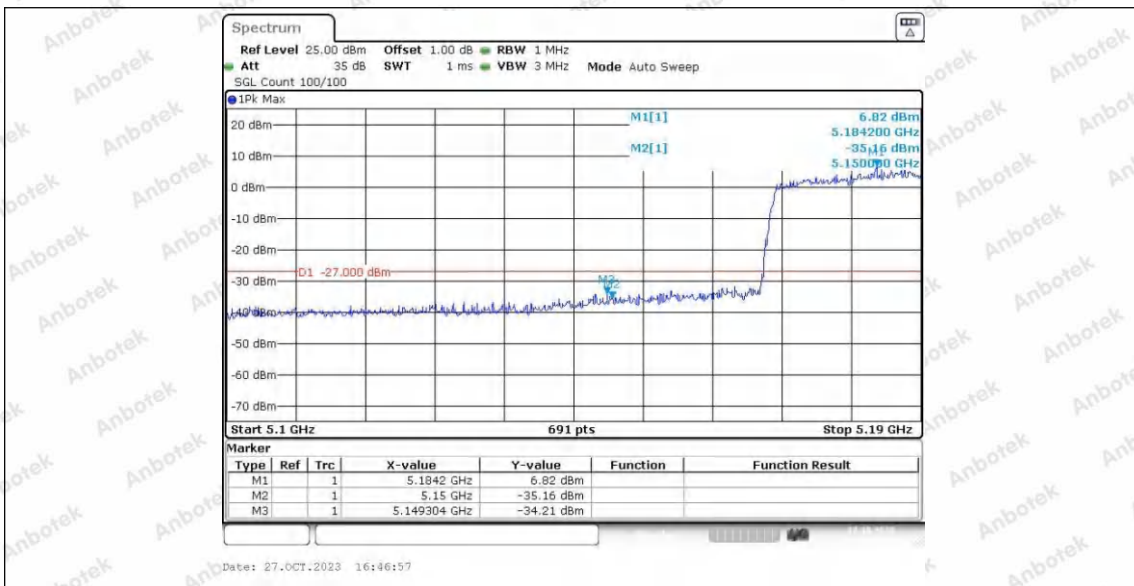

Hotline 400-003-0500
 www.anbotek.com.cn

11AX20SISO_Ant2_High_5320

11AX40SISO_Ant1_Low_5190

11AX40SISO_Ant2_Low_5190

11AX40SISO_Ant1_High_5230

11AX40SISO_Ant2_High_5230

Shenzhen Anbotek Compliance Laboratory Limited