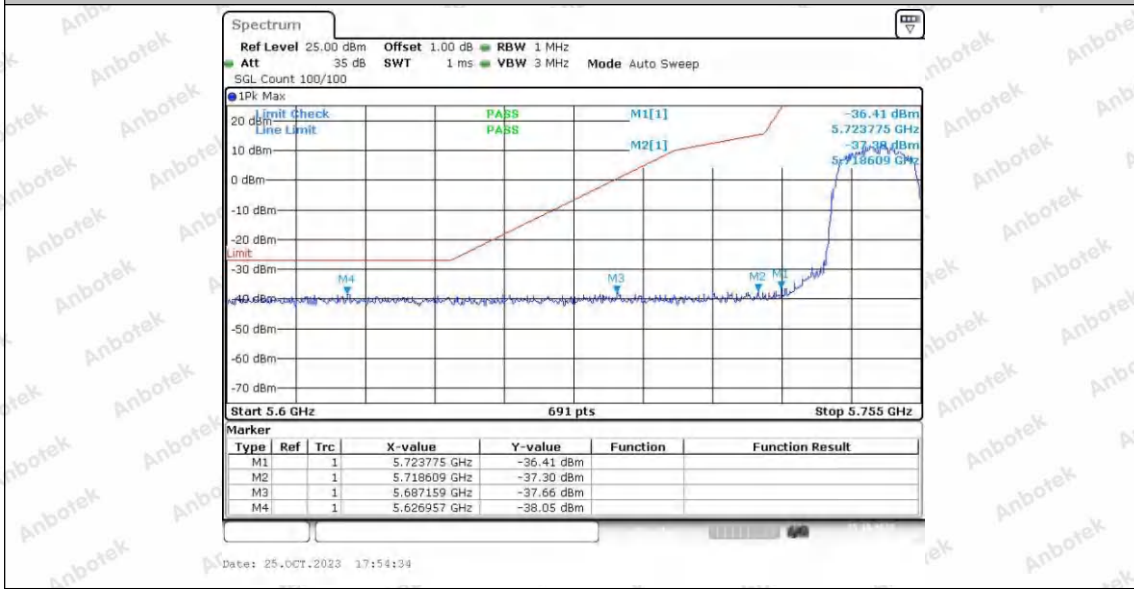

11AC20SISO_Ant2_Low_5745