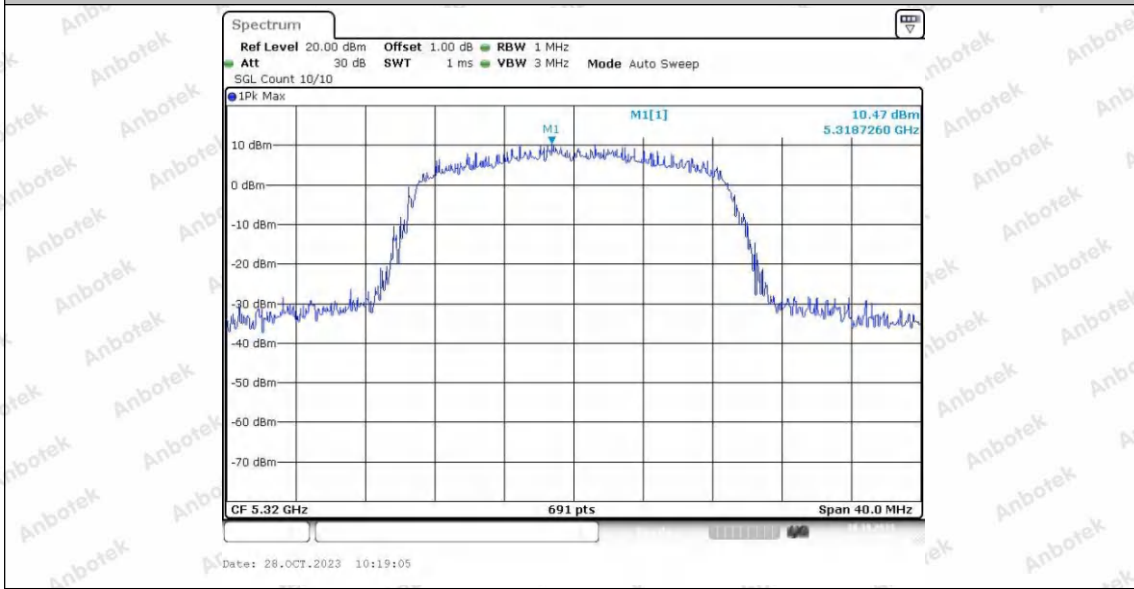

11AC20SISO_Ant2_5320