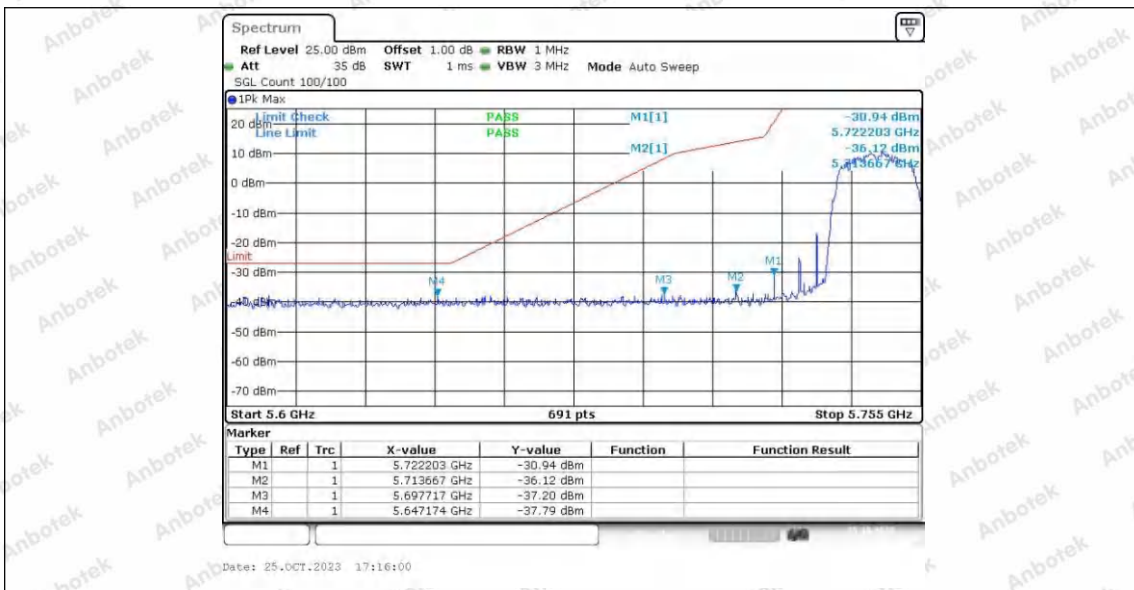

Shenzhen Anbotek Compliance Laboratory Limited

Address: 1/F., Building D, Sogood Science and Technology Park, Sanwei Community, Hangcheng Street, Bao'an District, Shenzhen, Guangdong, China.
Tel: (86) 0755-26066440 Fax: (86) 0755-26014772 Email: service@anbotek.com

Hotline 400-003-0500
www.anbotek.com.cn