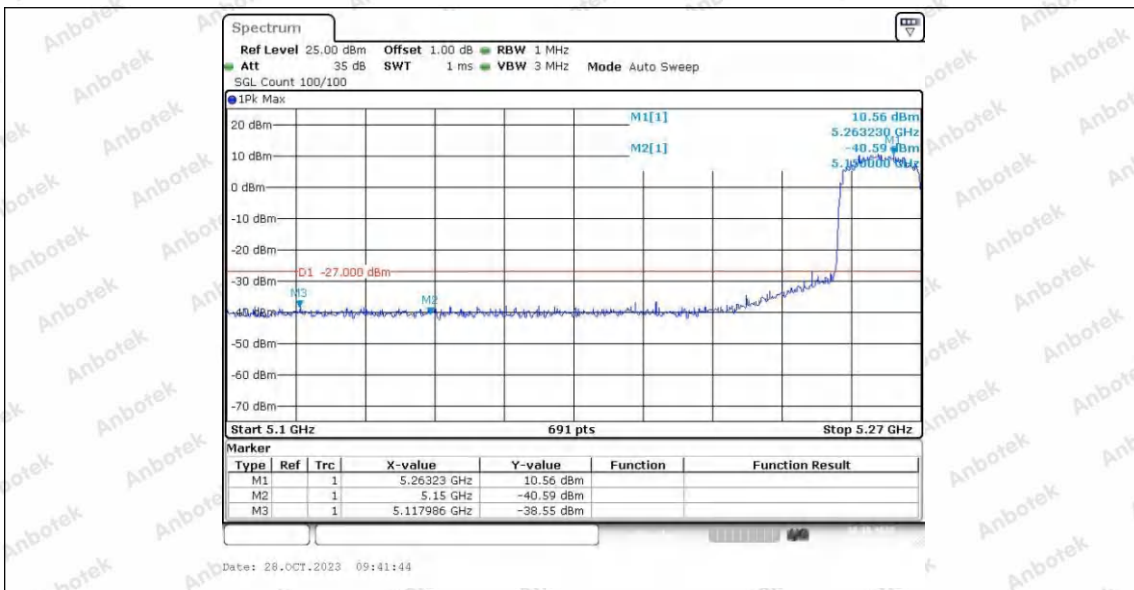

Shenzhen Anbotek Compliance Laboratory Limited

Address: 1/F., Building D, Sogood Science and Technology Park, Sanwei Community, Hangcheng Street, Bao'an District, Shenzhen, Guangdong, China.
Tel: (86) 0755-26066440 Fax: (86) 0755-26014772 Email: service@anbotek.com

Hotline 400-003-0500
www.anbotek.com.cn