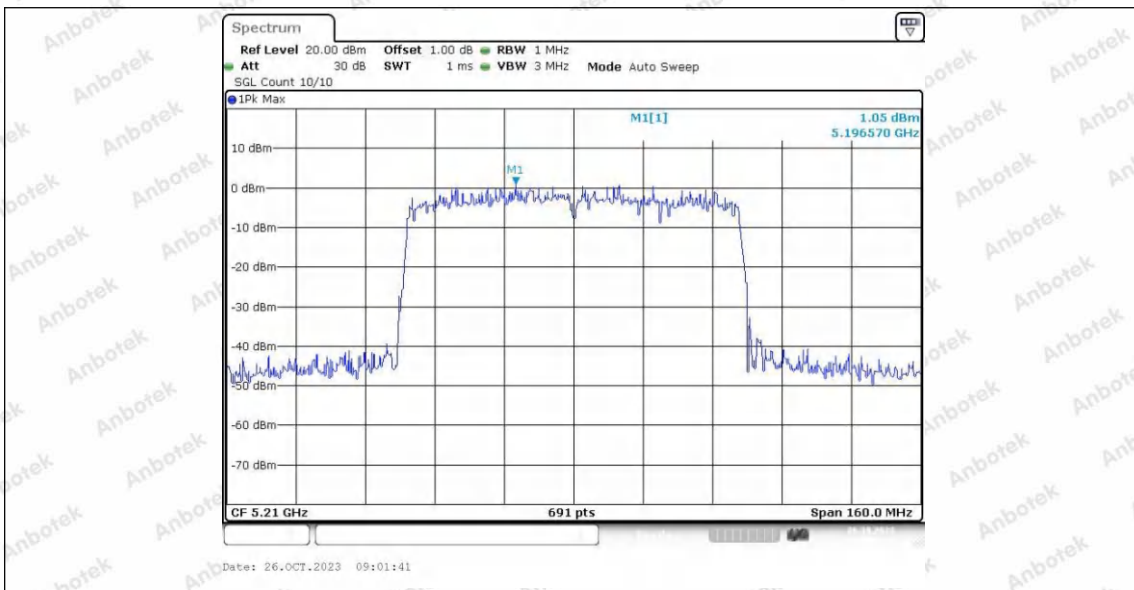

Shenzhen Anbotek Compliance Laboratory Limited

Address: 1/F., Building D, Sogood Science and Technology Park, Sanwei Community, Hangcheng Street, Bao'an District, Shenzhen, Guangdong, China.
Tel: (86) 0755-26066440 Fax: (86) 0755-26014772 Email: service@anbotek.com

Hotline
400-003-0500
www.anbotek.com.cn