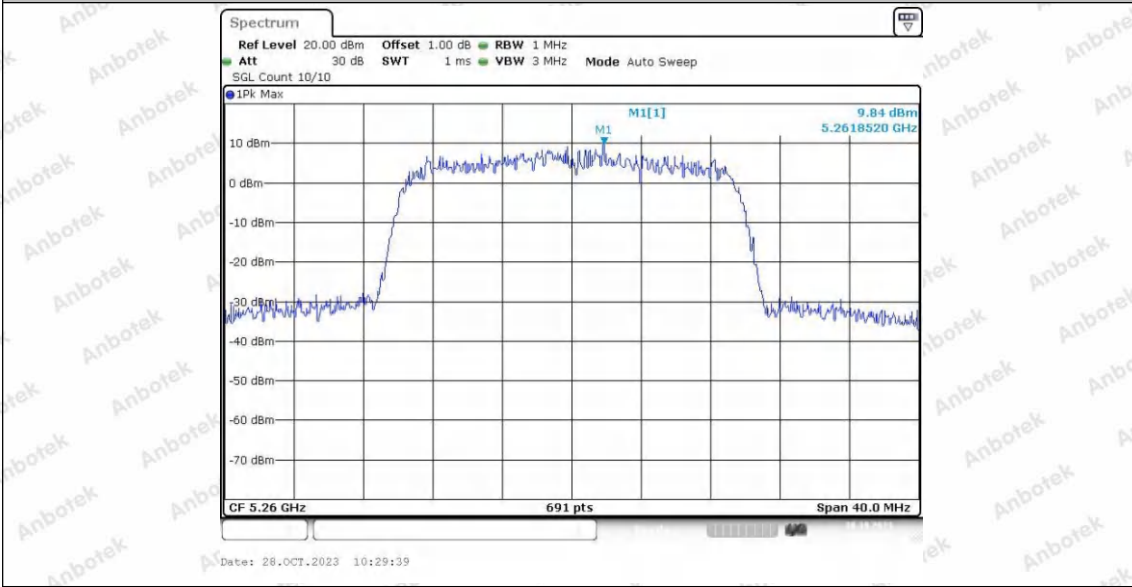

11AX20SISO_Ant2_5260