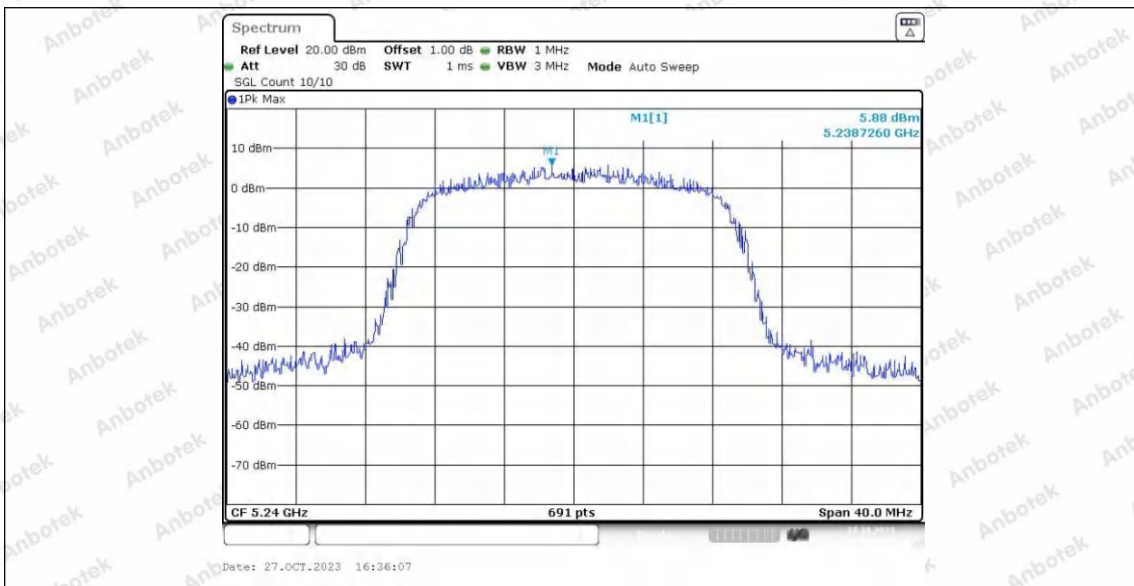

Shenzhen Anbotek Compliance Laboratory Limited

Address: 1/F., Building D, Sogood Science and Technology Park, Sanwei Community, Hangcheng Street, Bao'an District, Shenzhen, Guangdong, China.
Tel: (86) 0755-26066440 Fax: (86) 0755-26014772 Email: service@anbotek.com

Hotline 400-003-0500
www.anbotek.com.cn