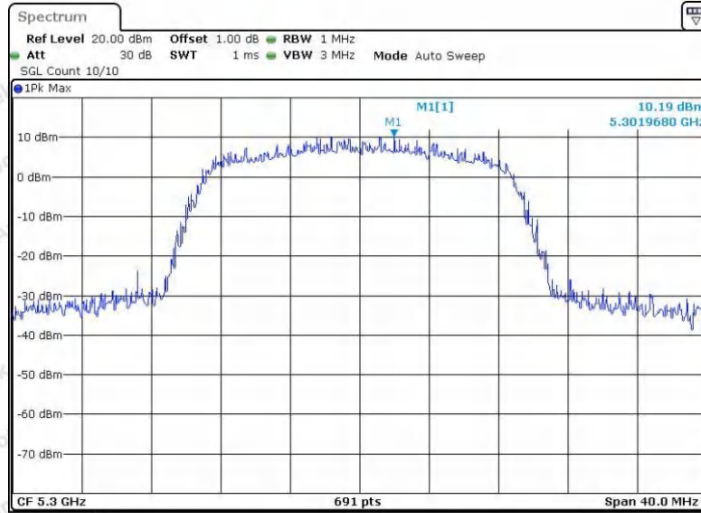

Hotline 400-003-0500
www.anbotek.com.cn

11N20SISO_Ant1_5300

Date: 28.OCT.2023 09:14:02

11N20SISO_Ant2_5300

Date: 28.OCT.2023 10:03:31

11N20SISO_Ant1_5320

Shenzhen Anbotek Compliance Laboratory Limited

Address: 1/F., Building D, Sogood Science and Technology Park, Sanwei Community, Hangcheng Street, Bao'an District, Shenzhen, Guangdong, China.
Tel: (86) 0755-26066440 Fax: (86) 0755-26014772 Email: service@anbotek.com