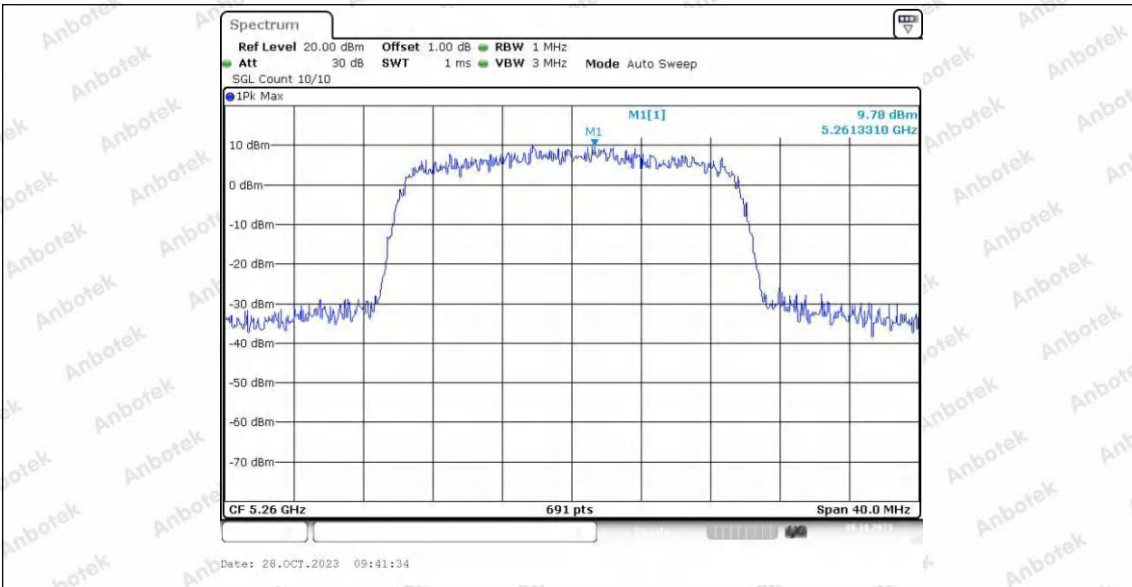

Shenzhen Anbotek Compliance Laboratory Limited

Address: 1/F., Building D, Sogood Science and Technology Park, Sanwei Community, Hangcheng Street, Bao'an District, Shenzhen, Guangdong, China.
Tel: (86) 0755-26066440 Fax: (86) 0755-26014772 Email: service@anbotek.com

Hotline
400-003-0500
www.anbotek.com.cn