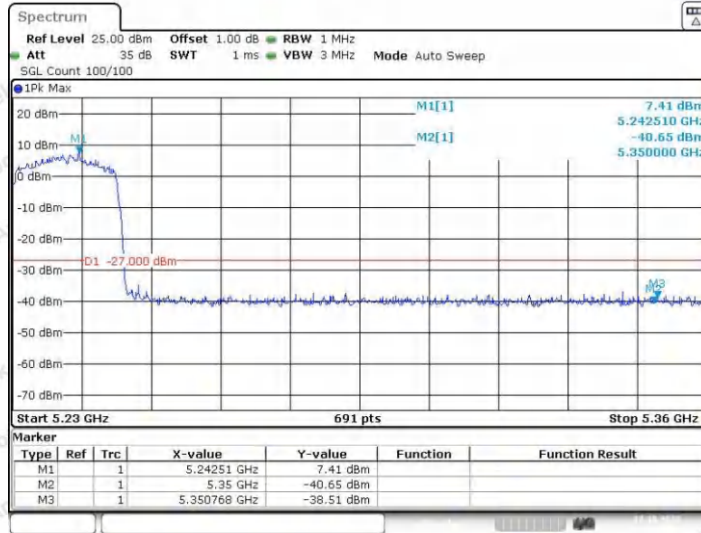

Hotline 400-003-0500
 www.anbotek.com.cn

11AX20SISO_Ant1_High_5240

Date: 26.OCT.2023 09:15:34

11AX20SISO_Ant2_High_5240

Date: 27.OCT.2023 16:45:21

11AX20SISO_Ant1_Low_5260

Shenzhen Anbotek Compliance Laboratory Limited