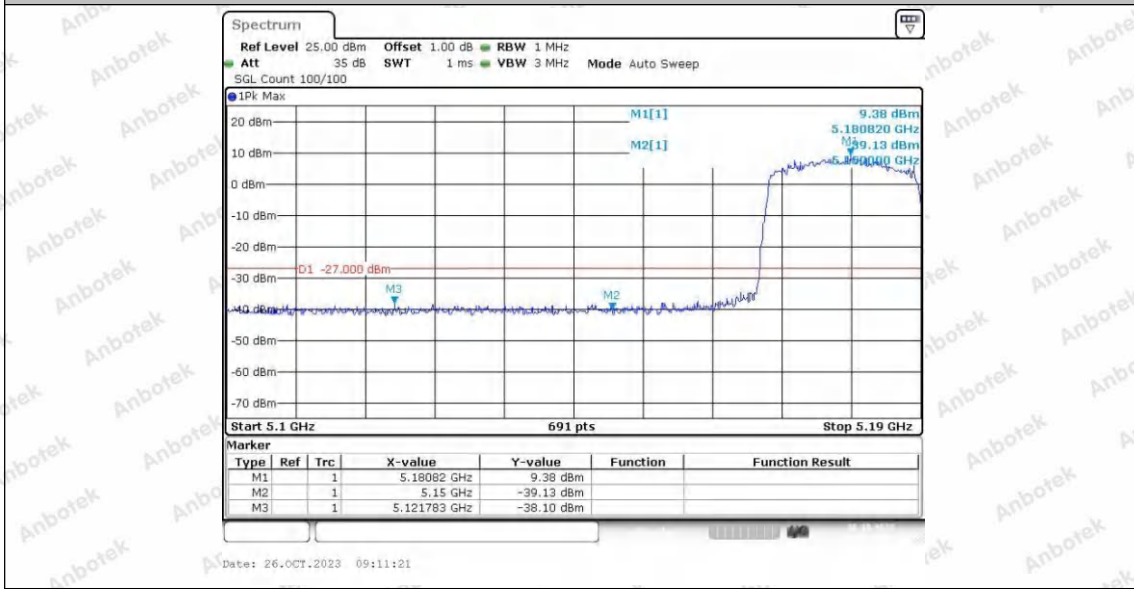

11AX20SISO_Ant1_Low_5180