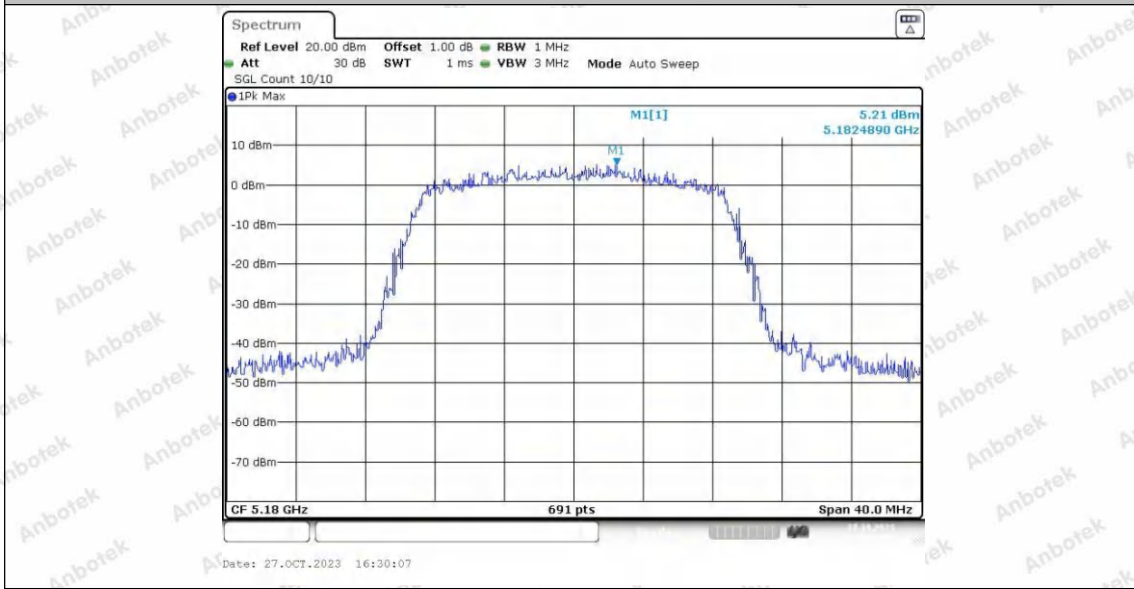

11AC20SISO_Ant2_5180