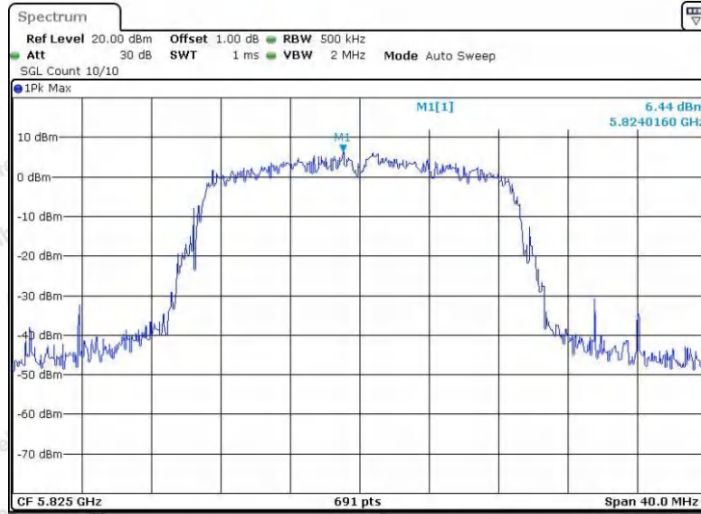

11AC20SISO_Ant1_5825

Date: 25.OCT.2023 17:19:32