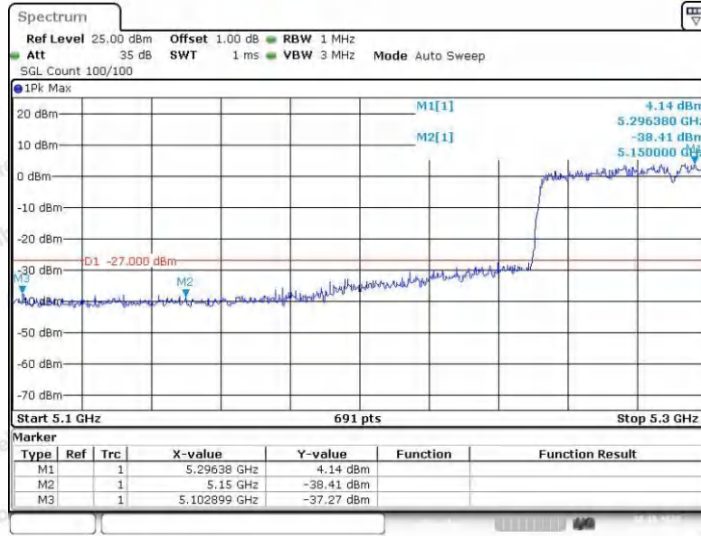

Hotline 400-003-0500
 www.anbotek.com.cn

11AC80SISO_Ant2_Low_5290

Date: 28.OCT.2023 10:25:09

11AC80SISO_Ant1_High_5290

Date: 28.OCT.2023 09:38:44

11AC80SISO_Ant2_High_5290

Shenzhen Anbotek Compliance Laboratory Limited