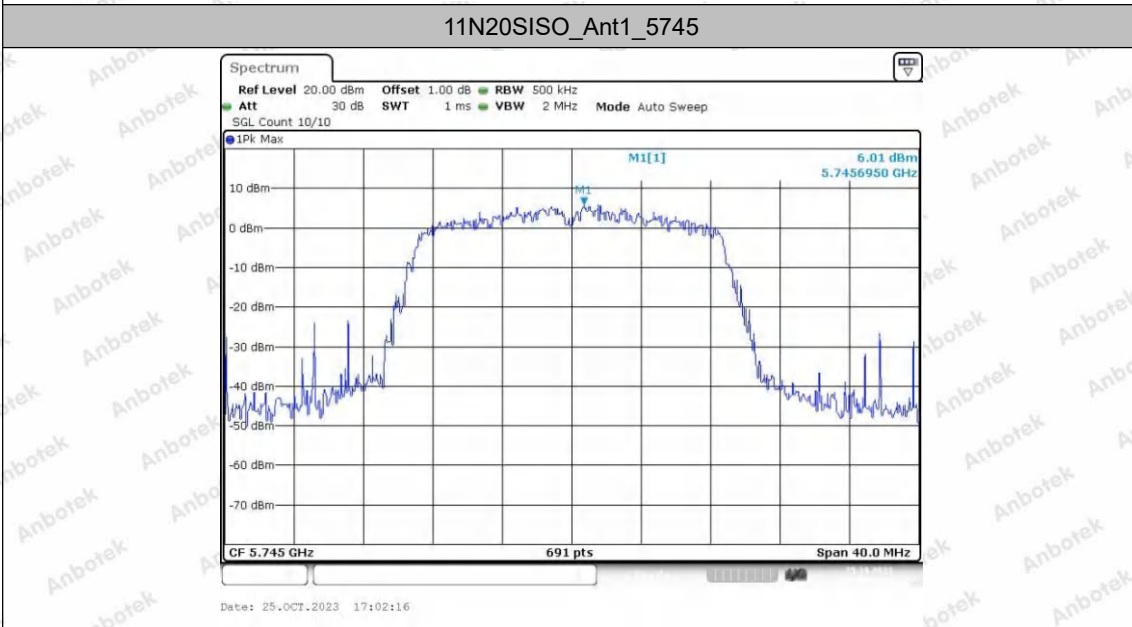

11N20SISO_Ant2_5745

Shenzhen Anbotek Compliance Laboratory Limited

Address: 1/F., Building D, Sogood Science and Technology Park, Sanwei Community, Hangcheng Street, Bao'an District, Shenzhen, Guangdong, China.
Tel: (86) 0755-26066440 Fax: (86) 0755-26014772 Email: service@anbotek.com

Hotline
400-003-0500
www.anbotek.com.cn