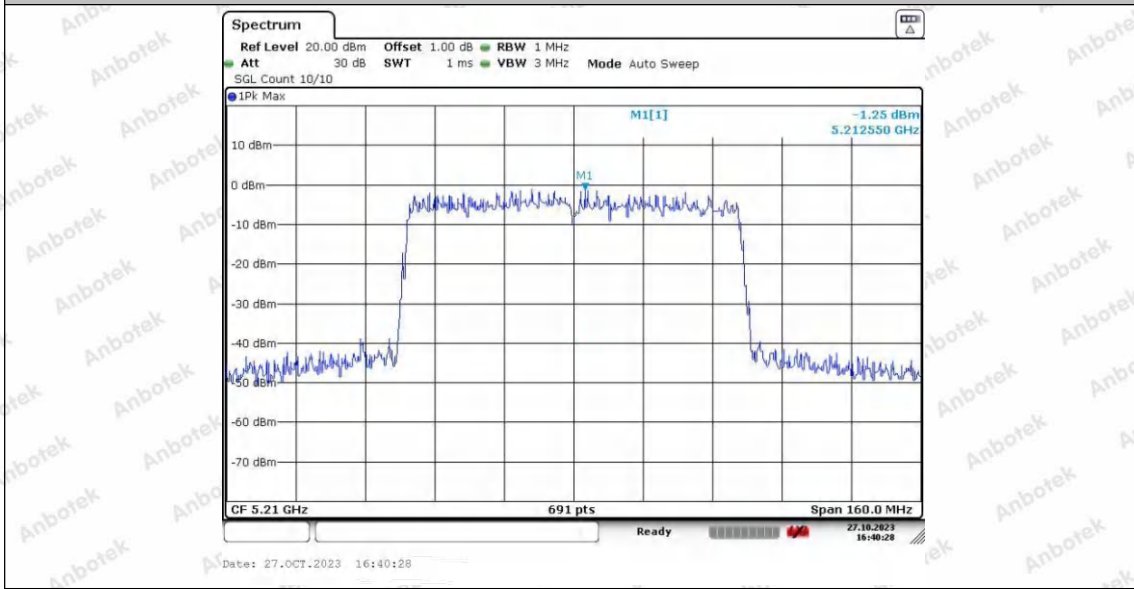

11AC80SISO_Ant2_5210