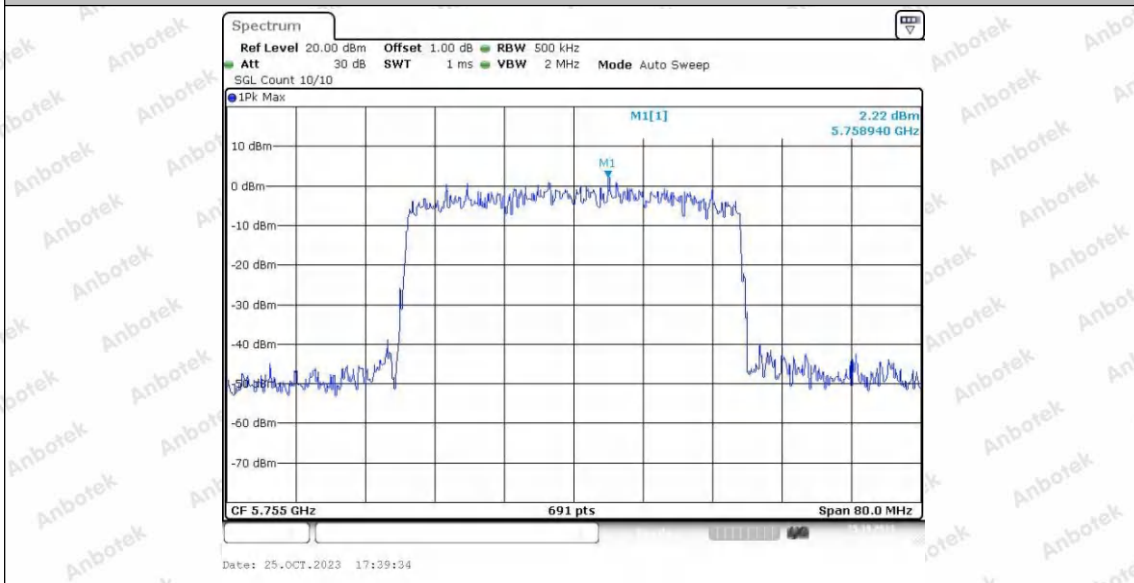

11AX40SISO_Ant1_5755

Shenzhen Anbotek Compliance Laboratory Limited

Address: 1/F., Building D, Sogood Science and Technology Park, Sanwei Community, Hangcheng Street, Bao'an District, Shenzhen, Guangdong, China.
Tel: (86) 0755-26066440 Fax: (86) 0755-26014772 Email: service@anbotek.com

Hotline
400-003-0500
www.anbotek.com.cn