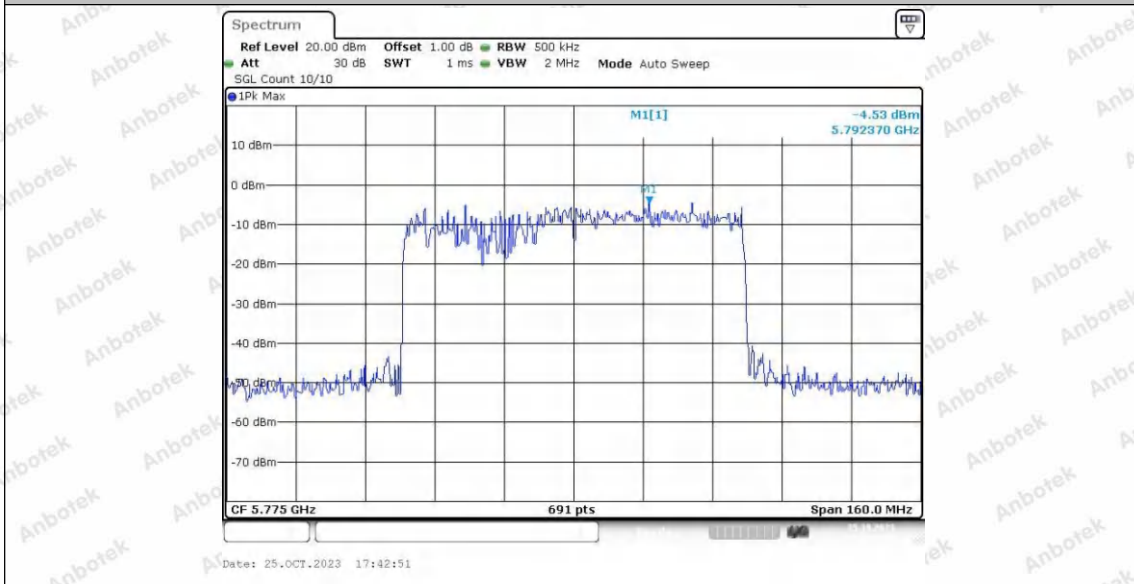

11AX80SISO_Ant1_5775