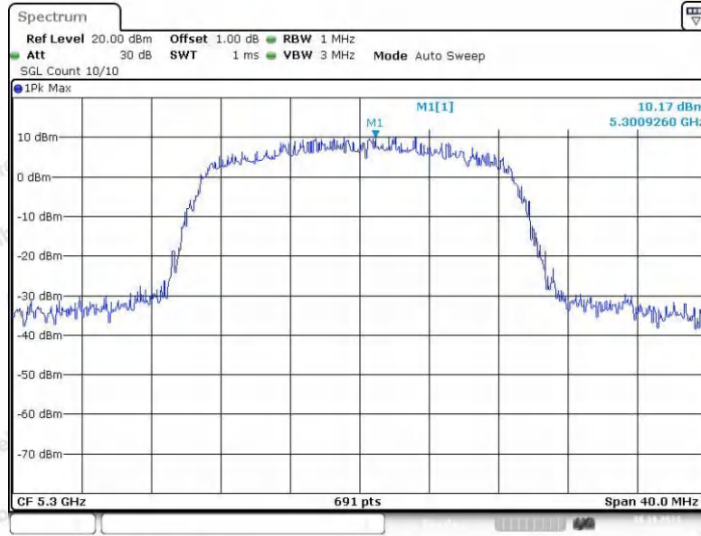

11AC20SISO_Ant1_5300

Date: 28.OCT.2023 09:28:19