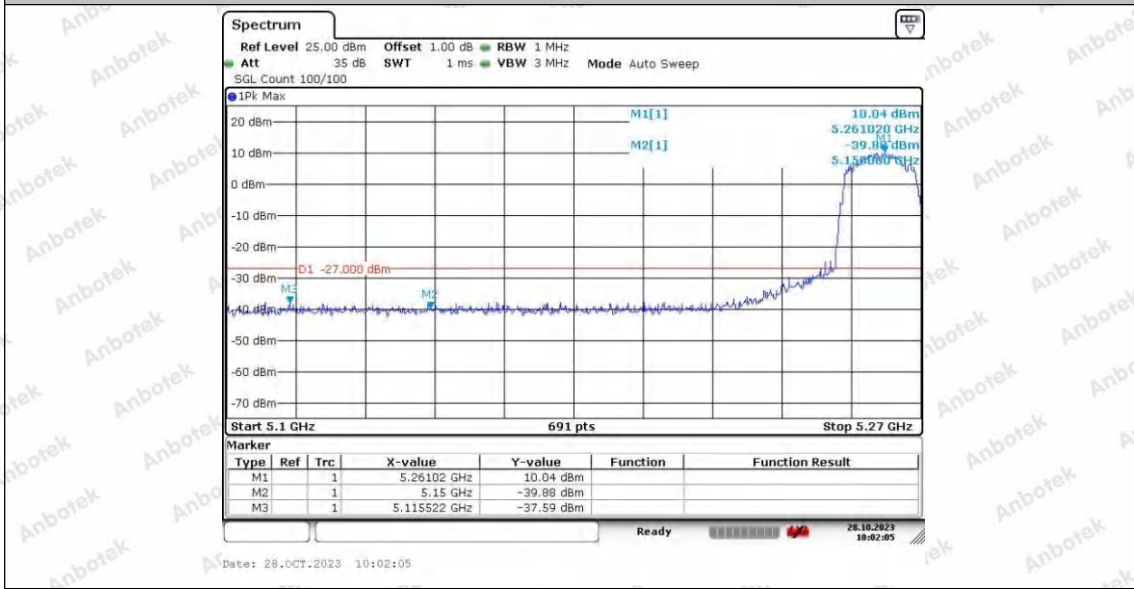

Hotline 400-003-0500
 www.anbotek.com.cn

11N20SISO_Ant1_High_5240

11N20SISO_Ant2_High_5240

11N20SISO_Ant1_Low_5260

11N20SISO_Ant2_Low_5260

11N20SISO_Ant1_High_5320

Shenzhen Anbotek Compliance Laboratory Limited