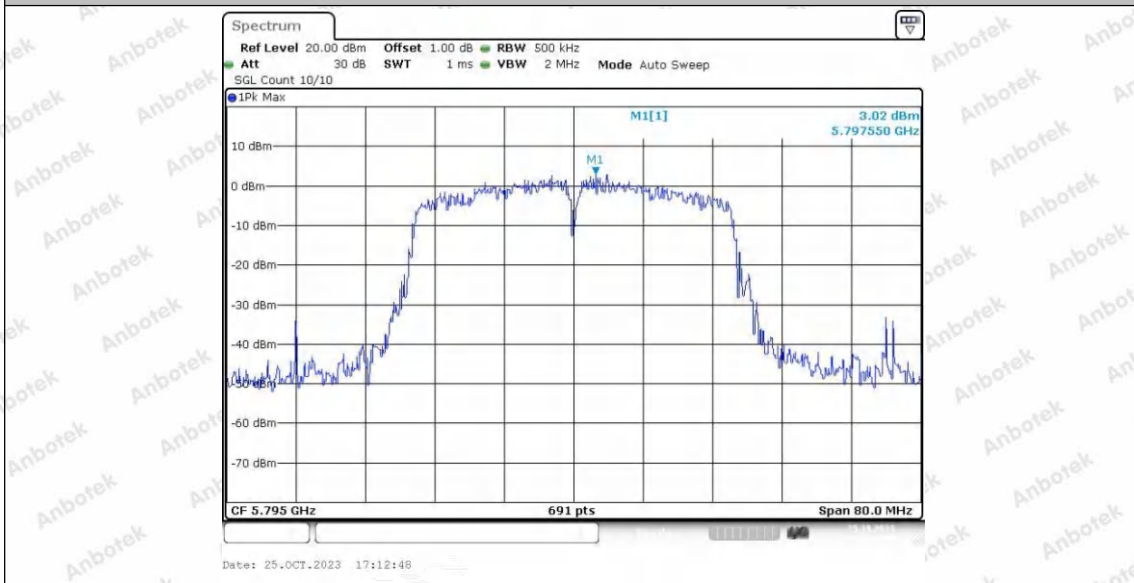

Hotline
400-003-0500
www.anbotek.com.cn

11N40SISO_Ant2_5755

11N40SISO_Ant1_5795

Shenzhen Anbotek Compliance Laboratory Limited

Address: 1/F., Building D, Sogood Science and Technology Park, Sanwei Community, Hangcheng Street, Bao'an District, Shenzhen, Guangdong, China.
Tel: (86) 0755-26066440 Fax: (86) 0755-26014772 Email: service@anbotek.com