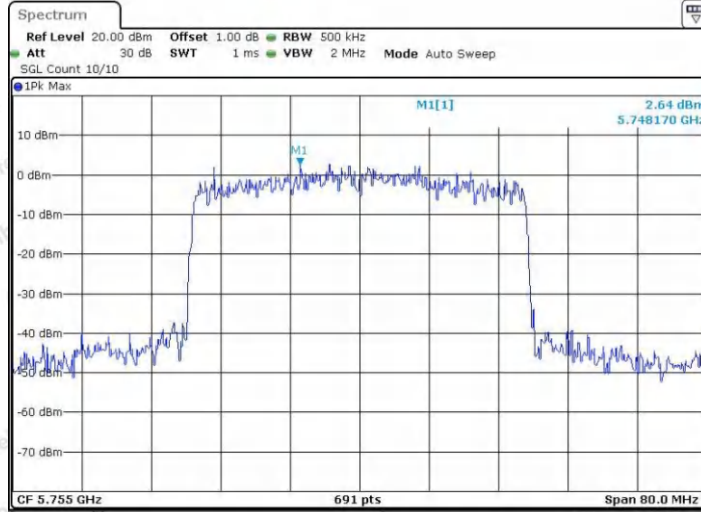

11AX40SISO_Ant2_5755