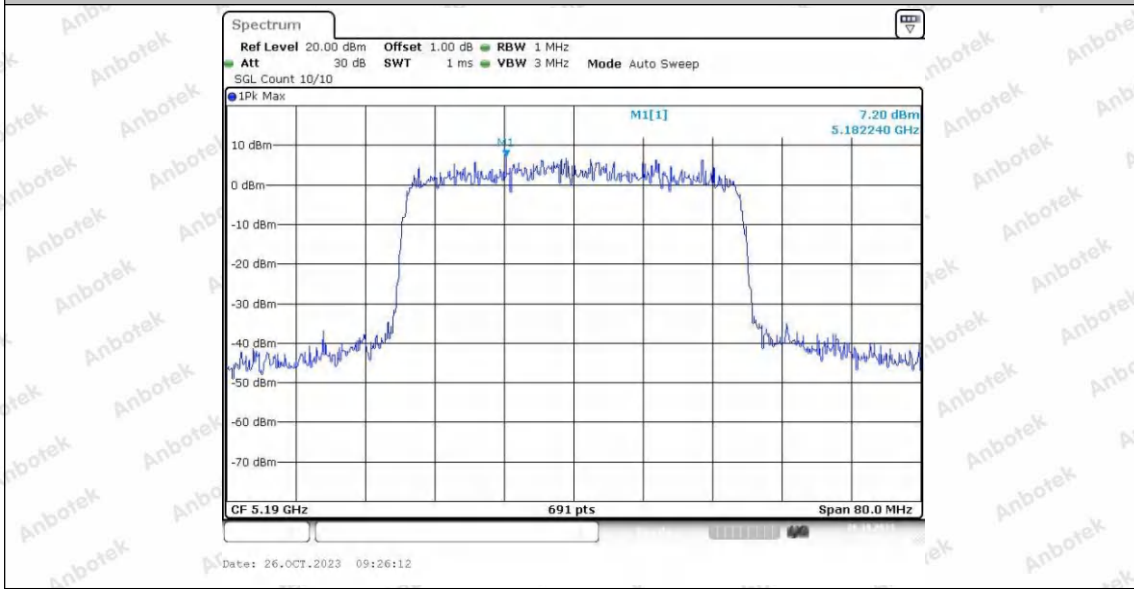

11AX40SISO_Ant1_5190