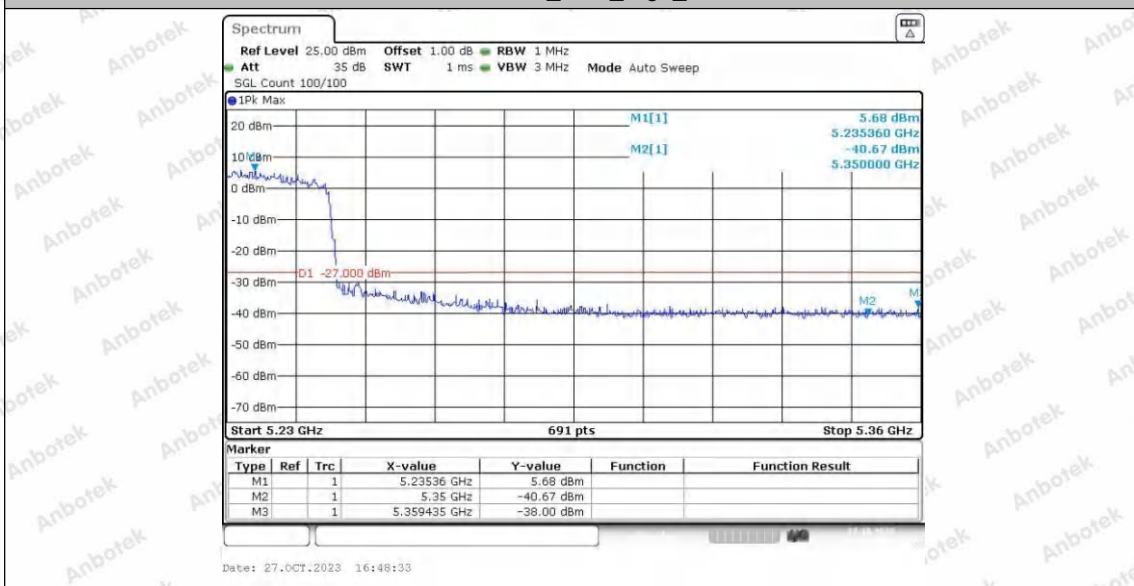

Hotline 400-003-0500
 www.anbotek.com.cn

11AX20SISO_Ant2_High_5320

11AX40SISO_Ant1_Low_5190

11AX40SISO_Ant2_Low_5190

11AX40SISO_Ant1_High_5230

11AX40SISO_Ant2_High_5230

Shenzhen Anbotek Compliance Laboratory Limited