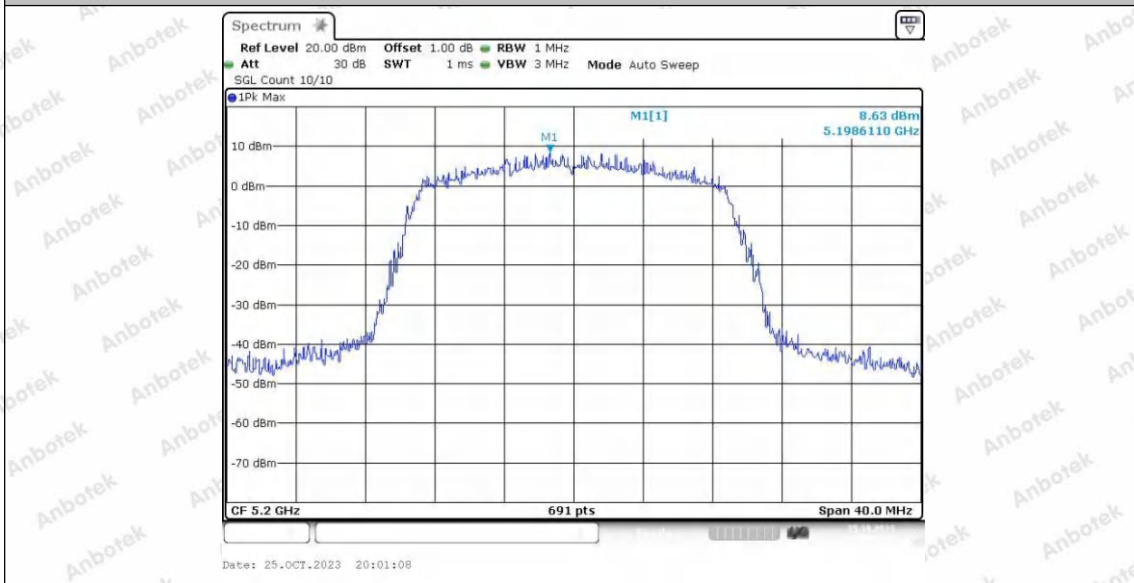

Hotline
400-003-0500
www.anbotek.com.cn

11AC20SISO_Ant2_5180

11AC20SISO_Ant1_5200

Shenzhen Anbotek Compliance Laboratory Limited

Address: 1/F., Building D, Sogood Science and Technology Park, Sanwei Community, Hangcheng Street, Bao'an District, Shenzhen, Guangdong, China.
Tel: (86) 0755-26066440 Fax: (86) 0755-26014772 Email: service@anbotek.com