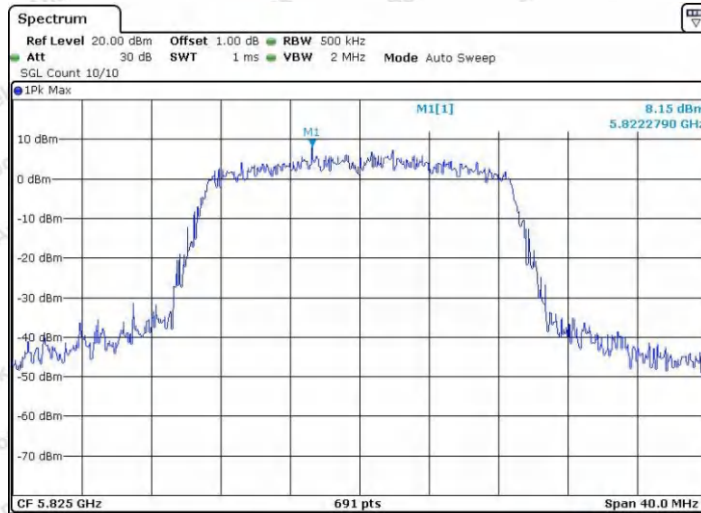

Hotline
400-003-0500
www.anbotek.com.cn

11AC20SISO_Ant1_5825

Date: 25.OCT.2023 17:19:32

11AC20SISO_Ant2_5825

Date: 25.OCT.2023 17:58:03

11AC40SISO_Ant1_5755

Shenzhen Anbotek Compliance Laboratory Limited

Address: 1/F., Building D, Sogood Science and Technology Park, Sanwei Community, Hangcheng Street, Bao'an District, Shenzhen, Guangdong, China.
Tel: (86) 0755-26066440 Fax: (86) 0755-26014772 Email: service@anbotek.com