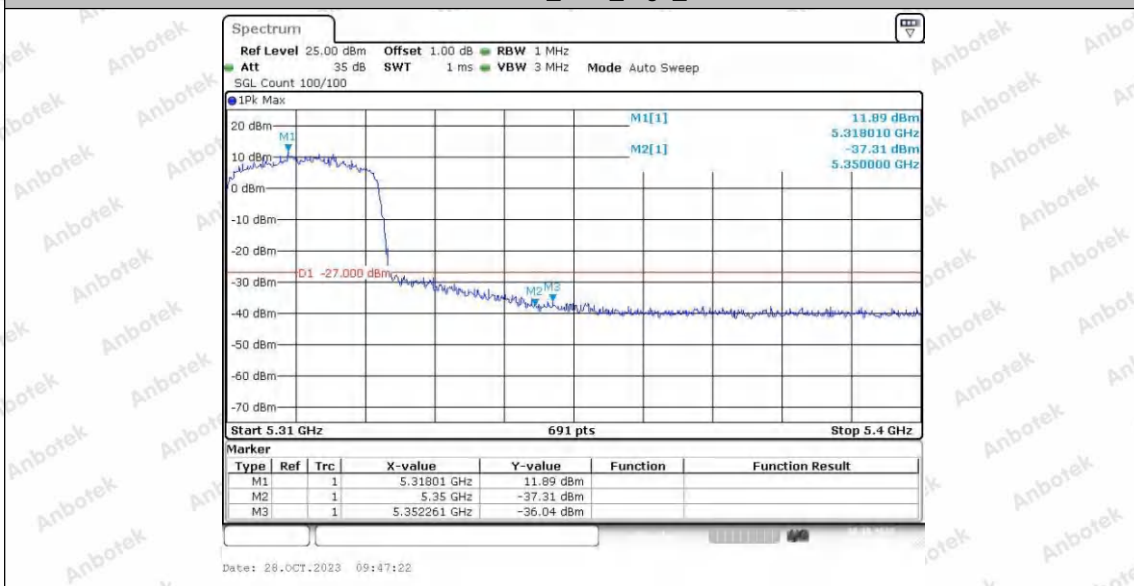

11AX20SISO_Ant1_High_5320

Shenzhen Anbotek Compliance Laboratory Limited

Address: 1/F., Building D, Sogood Science and Technology Park, Sanwei Community, Hangcheng Street, Bao'an District, Shenzhen, Guangdong, China.
Tel: (86) 0755-26066440 Fax: (86) 0755-26014772 Email: service@anbotek.com

Hotline 400-003-0500
www.anbotek.com.cn