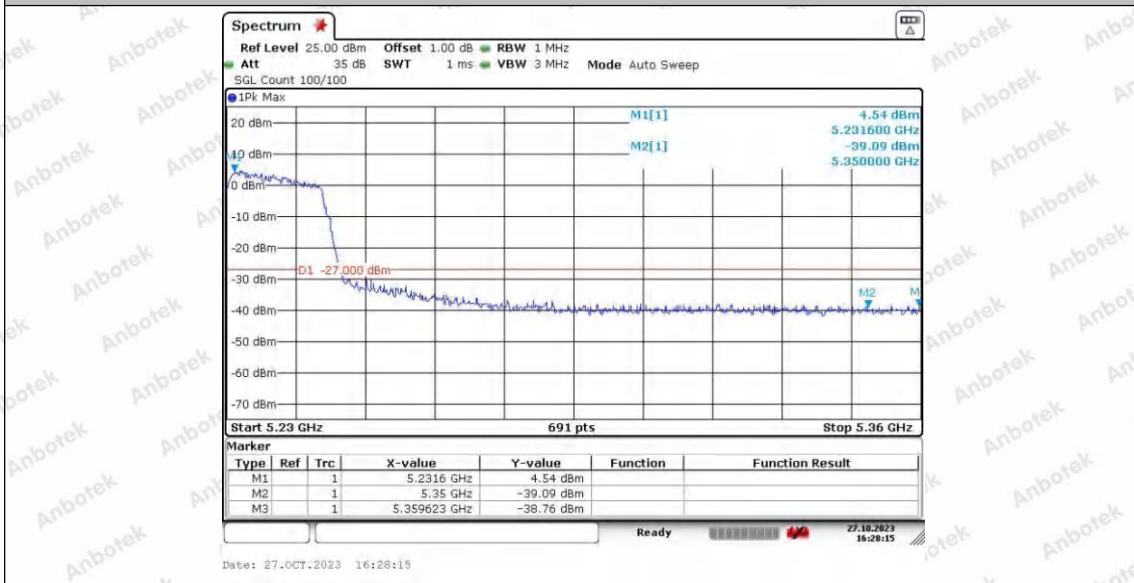

11N40SISO_Ant2_High_5230

Shenzhen Anbotek Compliance Laboratory Limited

Address: 1/F., Building D, Sogood Science and Technology Park, Sanwei Community, Hangcheng Street, Bao'an District, Shenzhen, Guangdong, China.
Tel: (86) 0755-26066440 Fax: (86) 0755-26014772 Email: service@anbotek.com

Hotline 400-003-0500
www.anbotek.com.cn