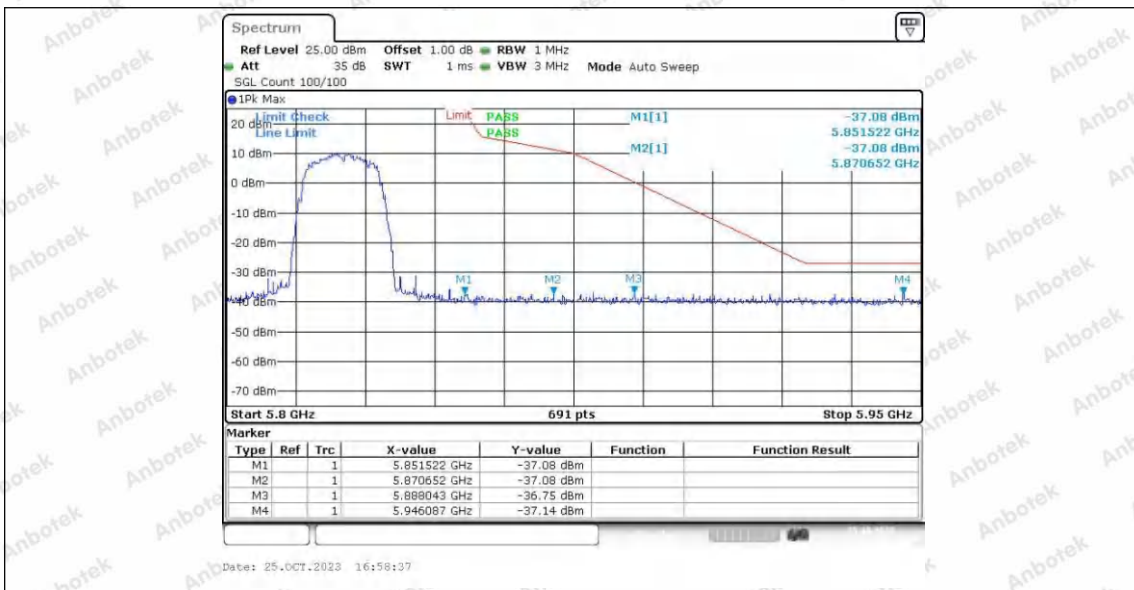

Shenzhen Anbotek Compliance Laboratory Limited

Address: 1/F., Building D, Sogood Science and Technology Park, Sanwei Community, Hangcheng Street, Bao'an District, Shenzhen, Guangdong, China.
Tel: (86) 0755-26066440 Fax: (86) 0755-26014772 Email: service@anbotek.com

Hotline 400-003-0500
www.anbotek.com.cn