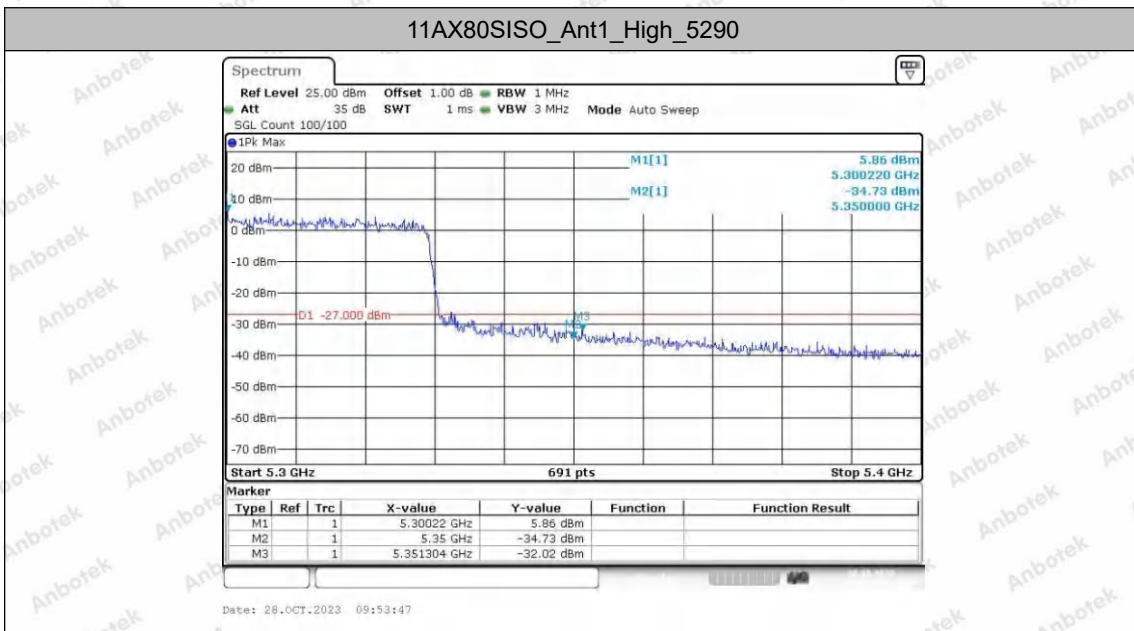

Shenzhen Anbotek Compliance Laboratory Limited

Address: 1/F., Building D, Sogood Science and Technology Park, Sanwei Community, Hangcheng Street, Bao'an District, Shenzhen, Guangdong, China.
Tel: (86) 0755-26066440 Fax: (86) 0755-26014772 Email: service@anbotek.com

Hotline
400-003-0500
www.anbotek.com.cn