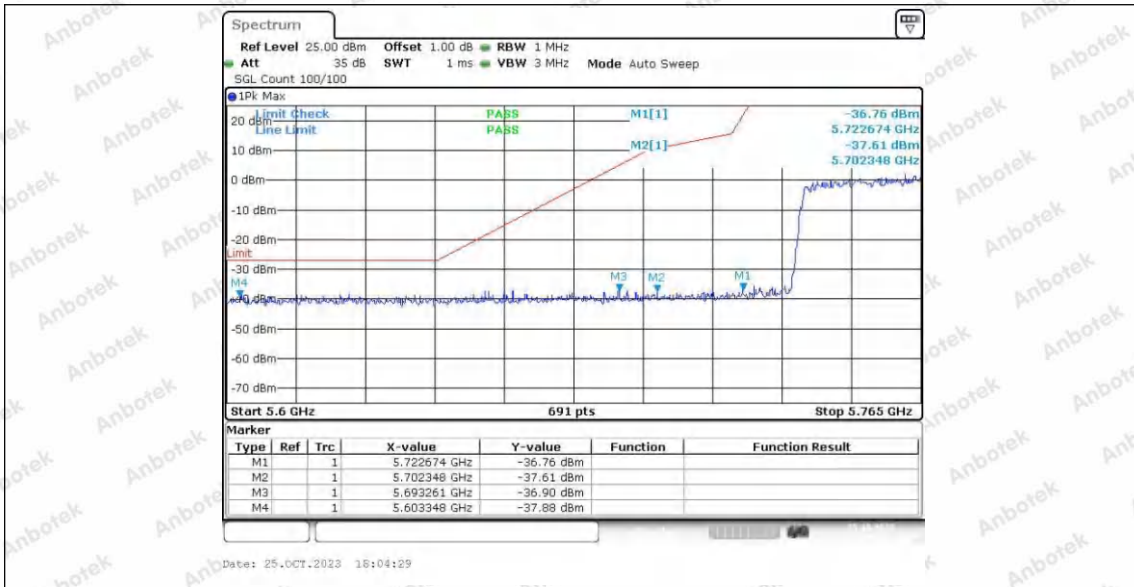

Shenzhen Anbotek Compliance Laboratory Limited

Address: 1/F., Building D, Sogood Science and Technology Park, Sanwei Community, Hangcheng Street, Bao'an District, Shenzhen, Guangdong, China.
Tel: (86) 0755-26066440 Fax: (86) 0755-26014772 Email: service@anbotek.com

Hotline
400-003-0500
www.anbotek.com.cn