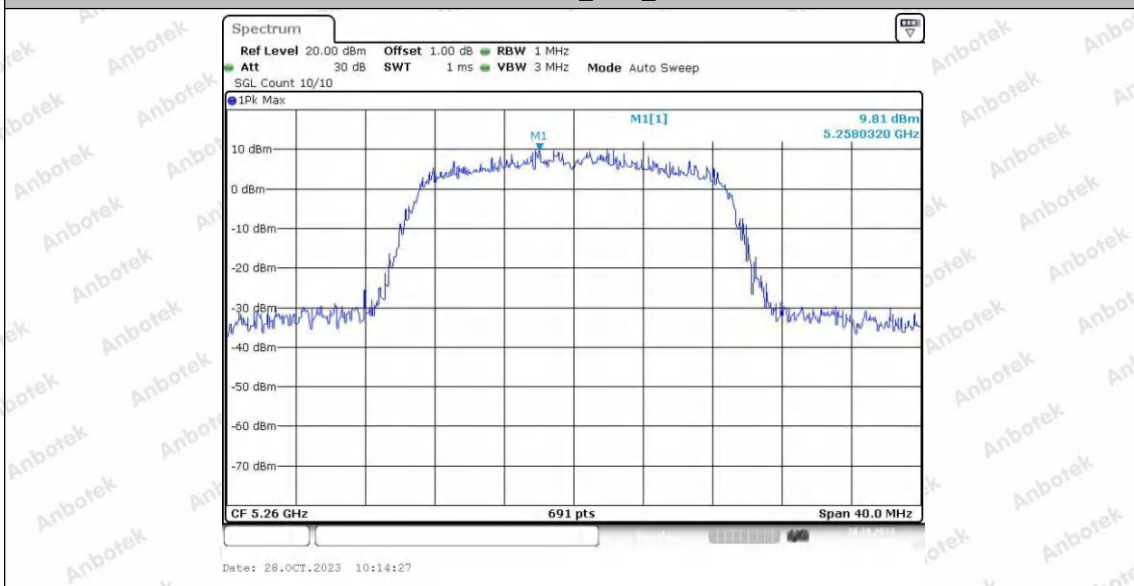

Hotline 400-003-0500
www.anbotek.com.cn

11AC20SISO_Ant1_5260

11AC20SISO_Ant2_5260

Shenzhen Anbotek Compliance Laboratory Limited

Address: 1/F., Building D, Sogood Science and Technology Park, Sanwei Community, Hangcheng Street, Bao'an District, Shenzhen, Guangdong, China.
 Tel: (86) 0755-26066440 Fax: (86) 0755-26014772 Email: service@anbotek.com