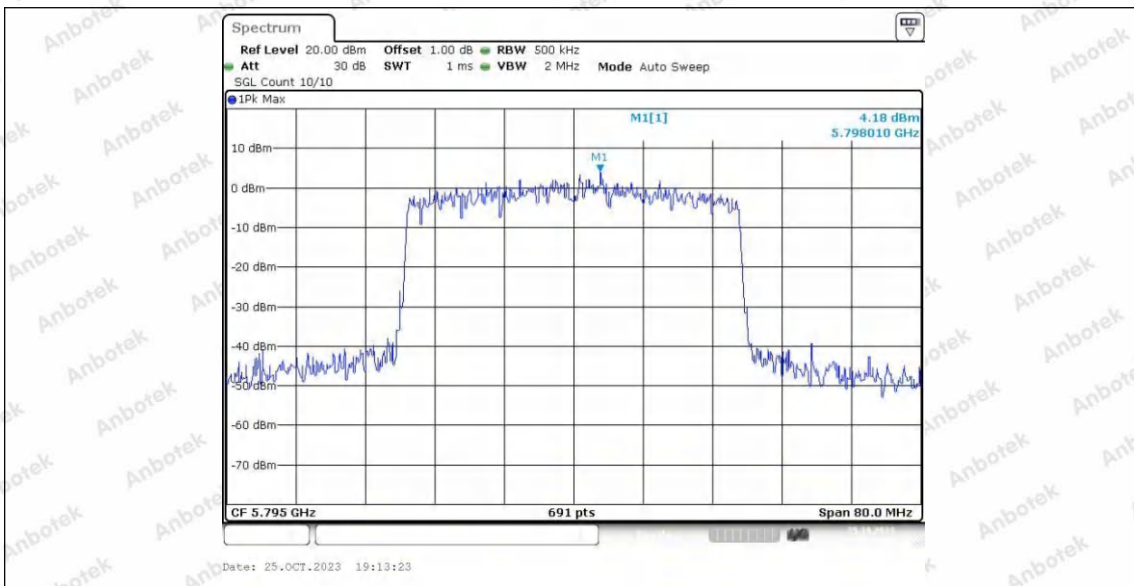

Shenzhen Anbotek Compliance Laboratory Limited

Address: 1/F., Building D, Sogood Science and Technology Park, Sanwei Community, Hangcheng Street, Bao'an District, Shenzhen, Guangdong, China.
Tel: (86) 0755-26066440 Fax: (86) 0755-26014772 Email: service@anbotek.com

Hotline
400-003-0500
www.anbotek.com.cn