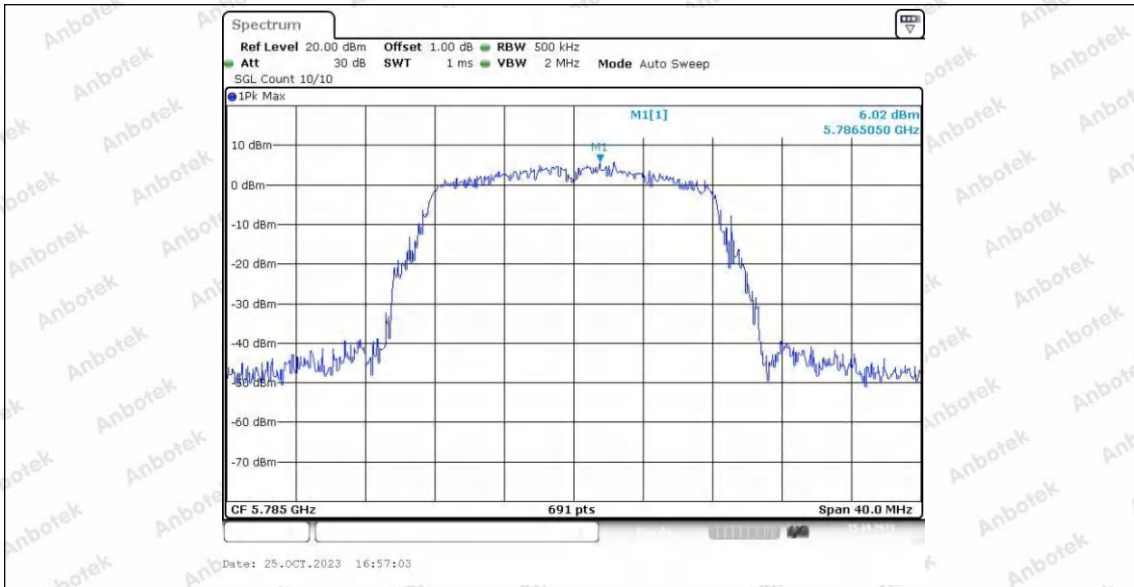

Shenzhen Anbotek Compliance Laboratory Limited

Address: 1/F., Building D, Sogood Science and Technology Park, Sanwei Community, Hangcheng Street, Bao'an District, Shenzhen, Guangdong, China.
Tel: (86) 0755-26066440 Fax: (86) 0755-26014772 Email: service@anbotek.com

Hotline
400-003-0500
www.anbotek.com.cn