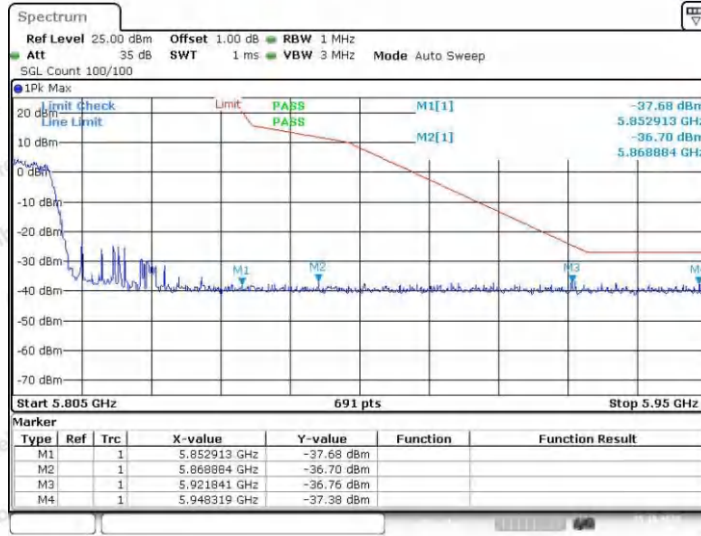

11N40SISO_Ant1_High_5795