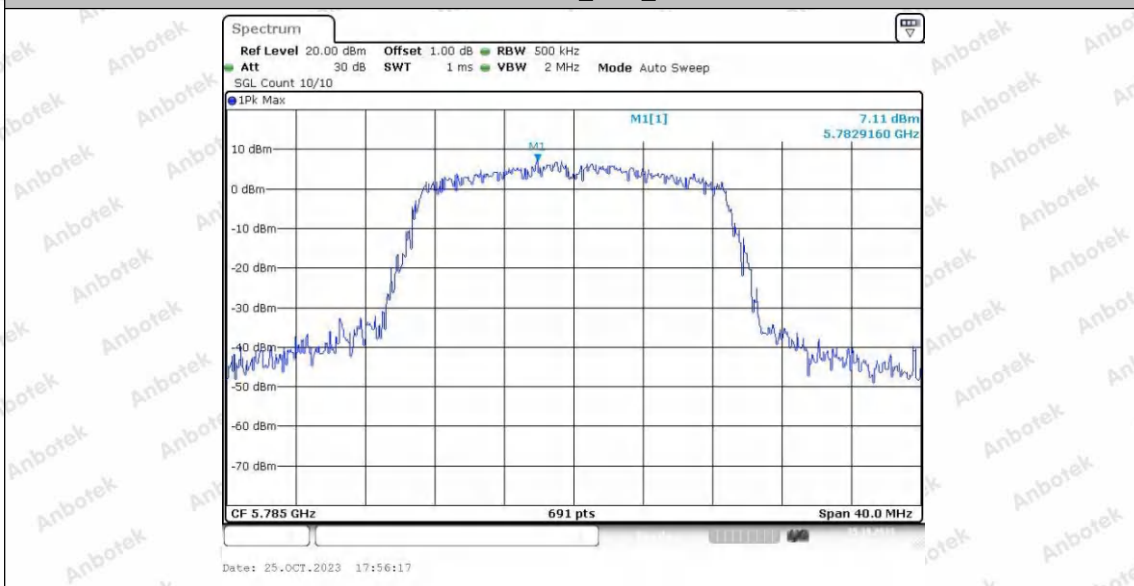

Hotline
400-003-0500
www.anbotek.com.cn

11AC20SISO_Ant1_5785

11AC20SISO_Ant2_5785

Shenzhen Anbotek Compliance Laboratory Limited

Address: 1/F., Building D, Sogood Science and Technology Park, Sanwei Community, Hangcheng Street, Bao'an District, Shenzhen, Guangdong, China.
Tel: (86) 0755-26066440 Fax: (86) 0755-26014772 Email: service@anbotek.com