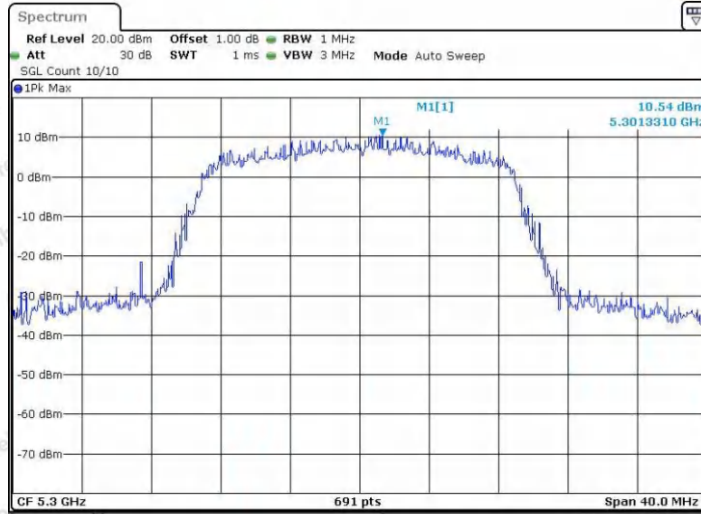

11N20SISO_Ant1_5300

Date: 28.OCT.2023 09:14:02