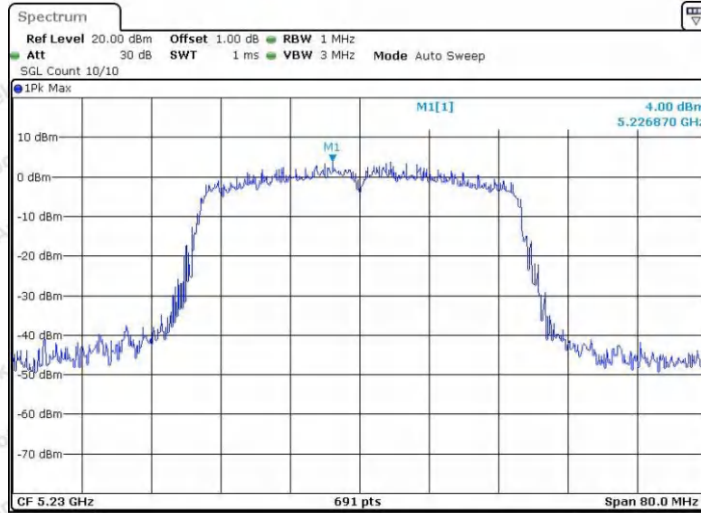

11N40SISO_Ant1_5230

11N40SISO_Ant2_5230

Shenzhen Anbotek Compliance Laboratory Limited

Address: 1/F., Building D, Sogood Science and Technology Park, Sanwei Community, Hangcheng Street, Bao'an District, Shenzhen, Guangdong, China.
Tel: (86) 0755-26066440 Fax: (86) 0755-26014772 Email: service@anbotek.com

Hotline
400-003-0500
www.anbotek.com.cn