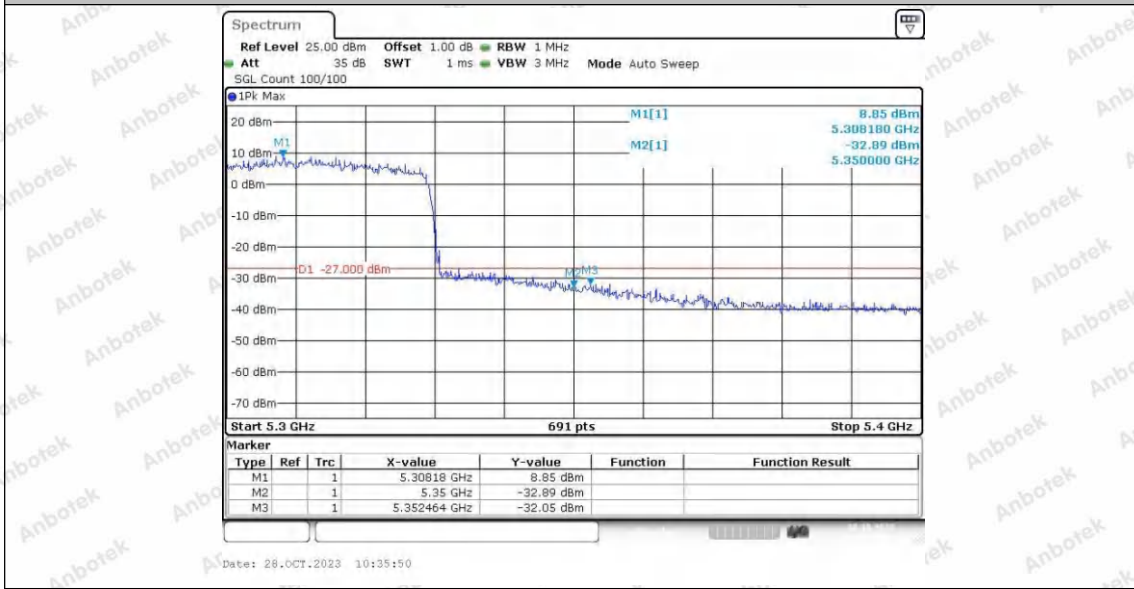

Hotline 400-003-0500
 www.anbotek.com.cn

11AX40SISO_Ant1_Low_5270

11AX40SISO_Ant2_Low_5270

11AX40SISO_Ant1_High_5310

11AX40SISO_Ant2_High_5310

11AX80SISO_Ant1_Low_5210

Shenzhen Anbotek Compliance Laboratory Limited