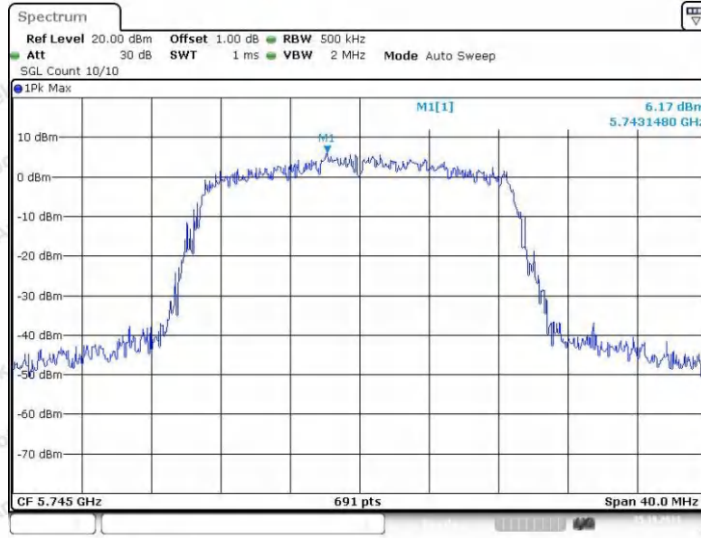

11AC20SISO_Ant1_5745

11AC20SISO_Ant2_5745

Shenzhen Anbotek Compliance Laboratory Limited

Address: 1/F., Building D, Sogood Science and Technology Park, Sanwei Community, Hangcheng Street, Bao'an District, Shenzhen, Guangdong, China.
Tel: (86) 0755-26066440 Fax: (86) 0755-26014772 Email: service@anbotek.com

Hotline
400-003-0500
www.anbotek.com.cn