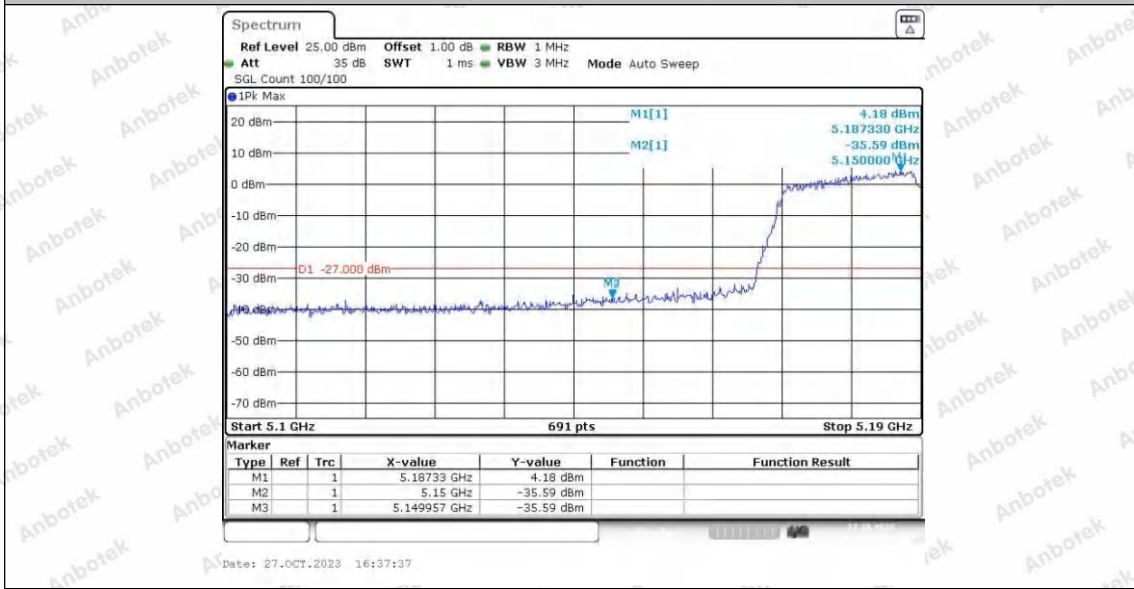

Hotline 400-003-0500
 www.anbotek.com.cn

11AC40SISO_Ant1_Low_5190

11AC40SISO_Ant2_Low_5190

11AC40SISO_Ant1_High_5230

Shenzhen Anbotek Compliance Laboratory Limited

Address: 1/F., Building D, Sogood Science and Technology Park, Sanwei Community, Hangcheng Street, Bao'an District, Shenzhen, Guangdong, China.
 Tel: (86) 0755-26066440 Fax: (86) 0755-26014772 Email: service@anbotek.com