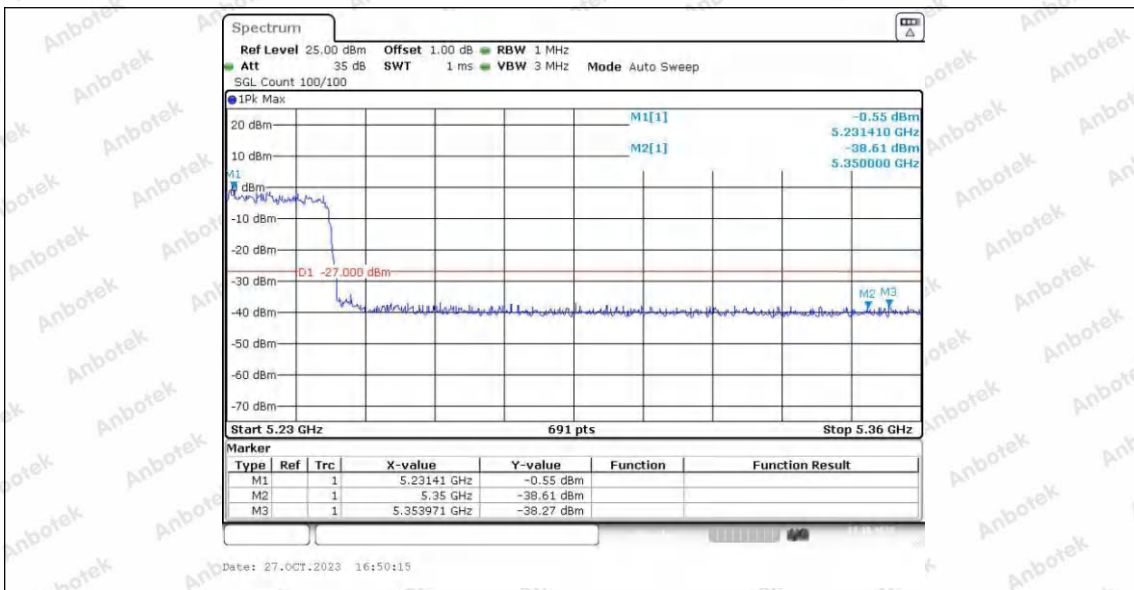

Shenzhen Anbotek Compliance Laboratory Limited

Address: 1/F., Building D, Sogood Science and Technology Park, Sanwei Community, Hangcheng Street, Bao'an District, Shenzhen, Guangdong, China.
Tel: (86) 0755-26066440 Fax: (86) 0755-26014772 Email: service@anbotek.com

Hotline 400-003-0500
www.anbotek.com.cn