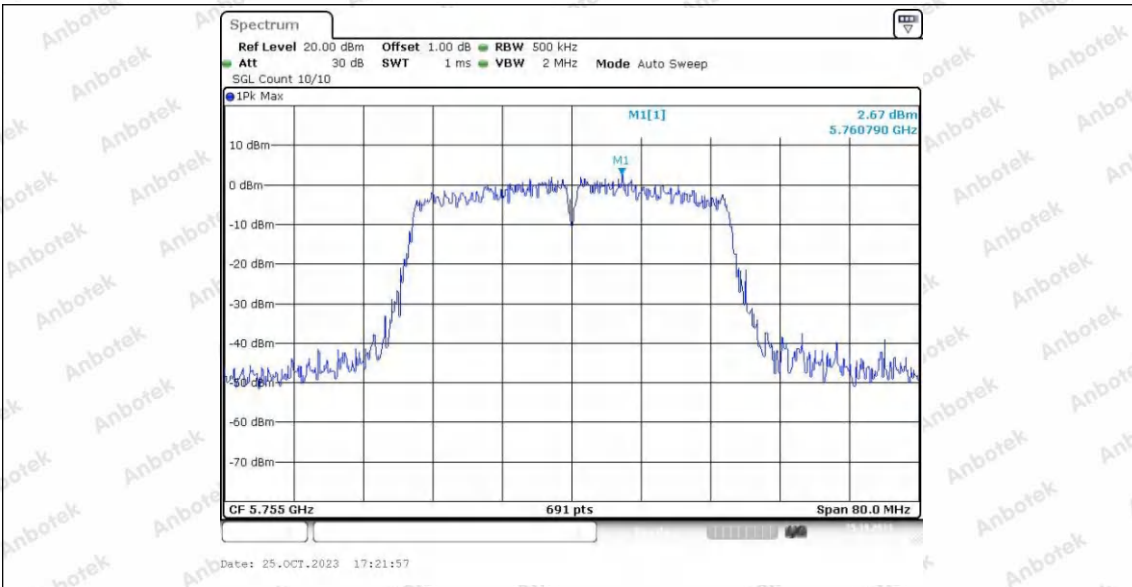

11AC40SISO_Ant1_5755