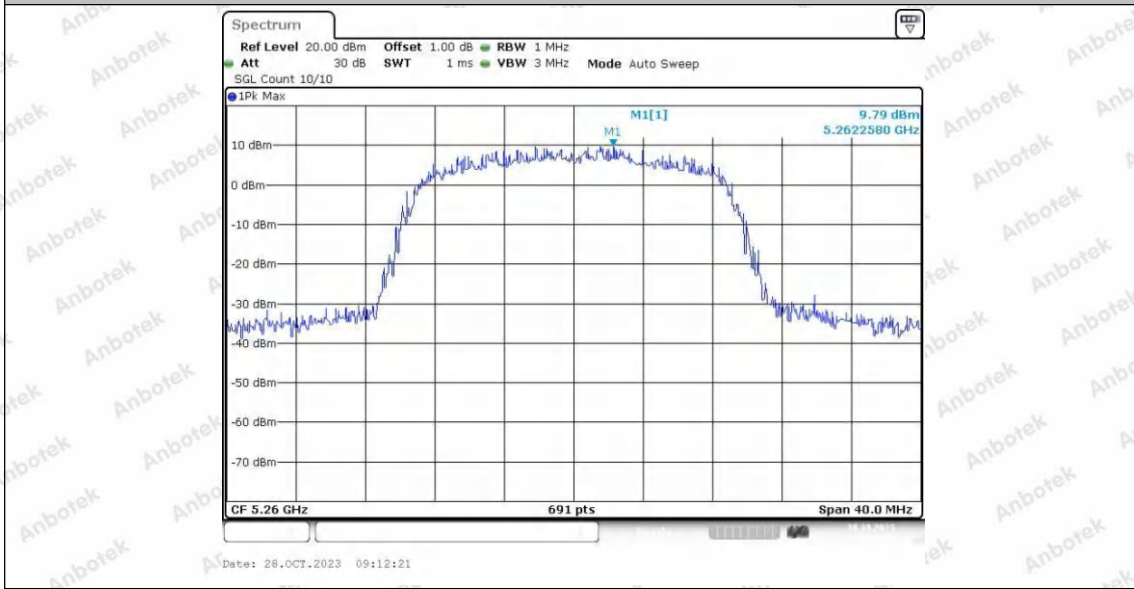

11N20SISO_Ant1_5260

11N20SISO_Ant2_5260

Shenzhen Anbotek Compliance Laboratory Limited

Address: 1/F., Building D, Sogood Science and Technology Park, Sanwei Community, Hangcheng Street, Bao'an District, Shenzhen, Guangdong, China.
Tel: (86) 0755-26066440 Fax: (86) 0755-26014772 Email: service@anbotek.com