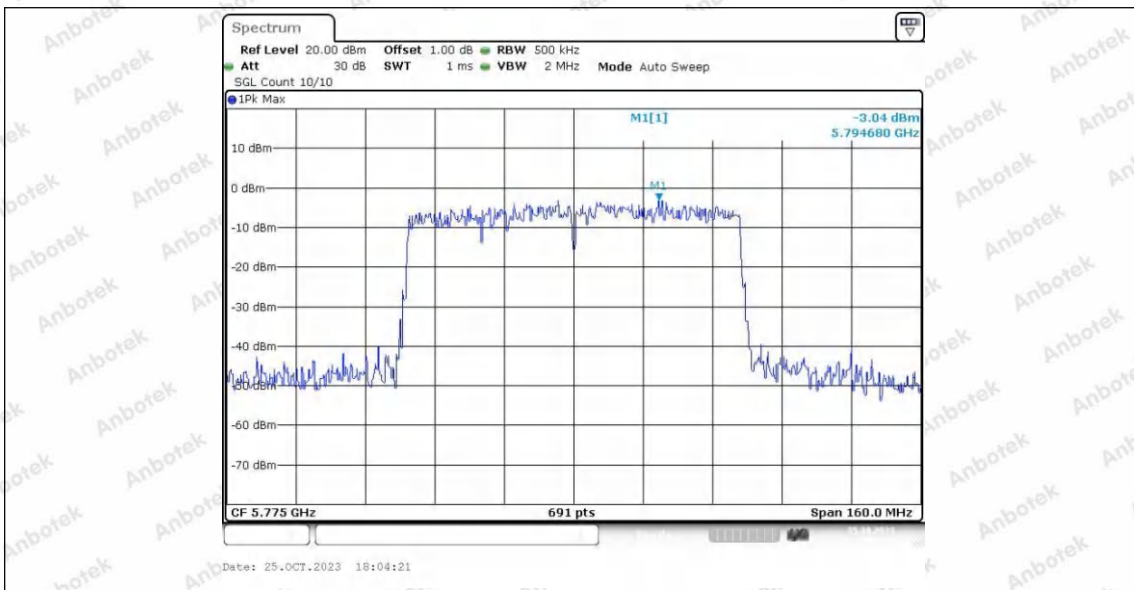

Shenzhen Anbotek Compliance Laboratory Limited

Address: 1/F., Building D, Sogood Science and Technology Park, Sanwei Community, Hangcheng Street, Bao'an District, Shenzhen, Guangdong, China.
Tel: (86) 0755-26066440 Fax: (86) 0755-26014772 Email: service@anbotek.com

Hotline
400-003-0500
www.anbotek.com.cn