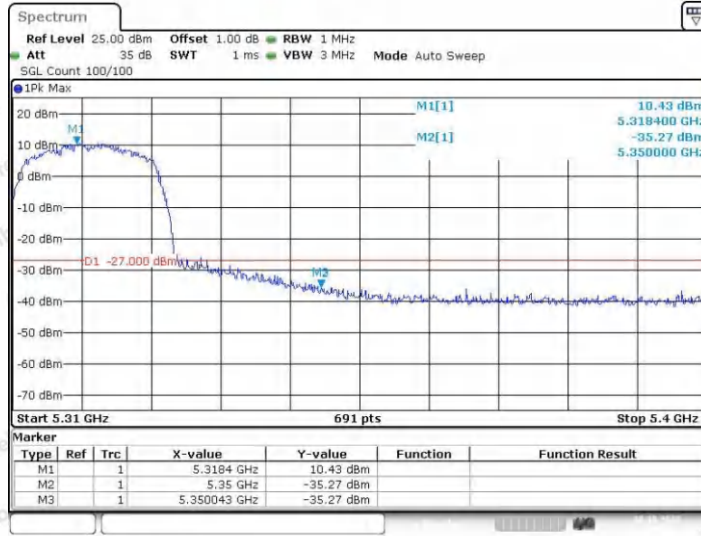

11N20SISO_Ant2_High_5320

Date: 28.OCT.2023 10:06:05