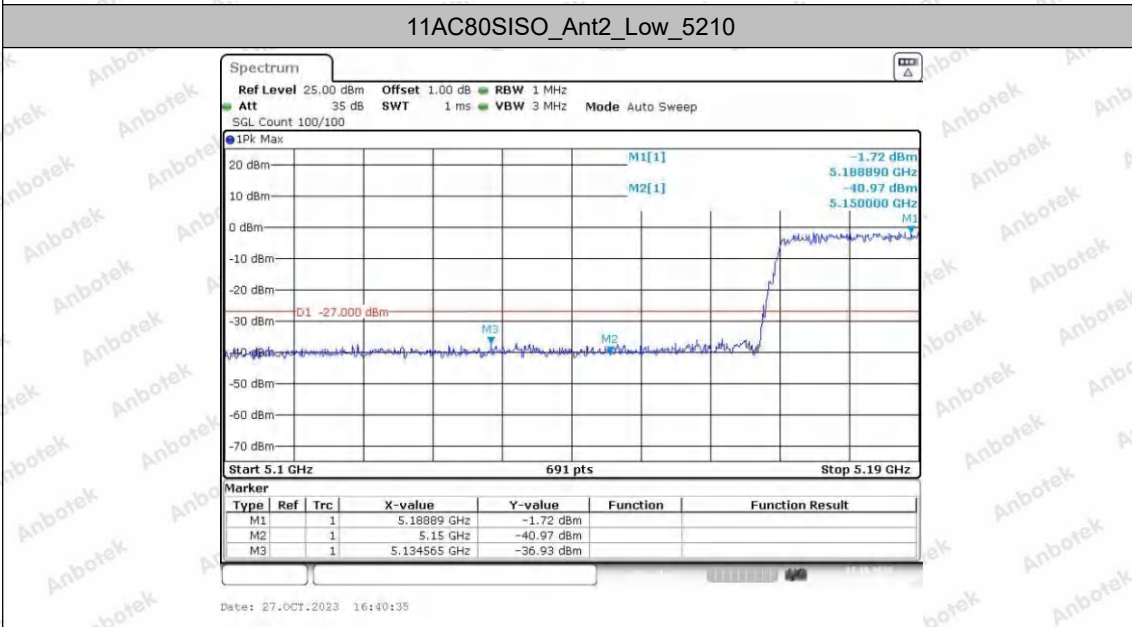

11AC80SISO_Ant1_High_5210