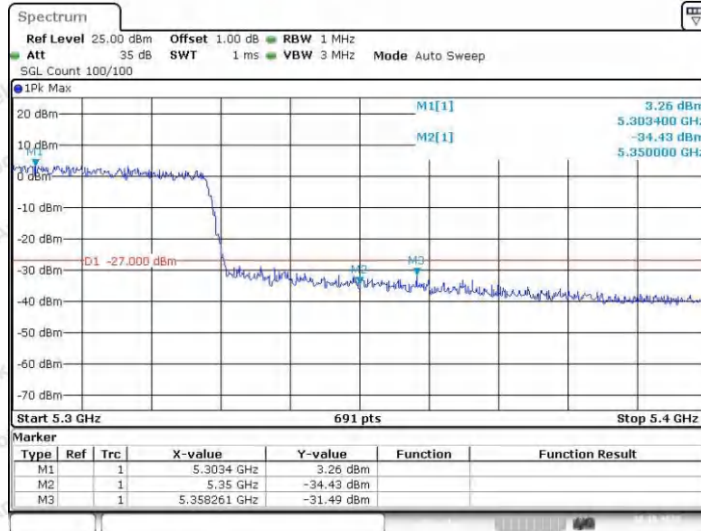

Hotline 400-003-0500
 www.anbotek.com.cn

11AC80SISO_Ant2_Low_5290

Date: 28.OCT.2023 10:25:09

11AC80SISO_Ant1_High_5290

Date: 28.OCT.2023 09:38:44

11AC80SISO_Ant2_High_5290

Shenzhen Anbotek Compliance Laboratory Limited