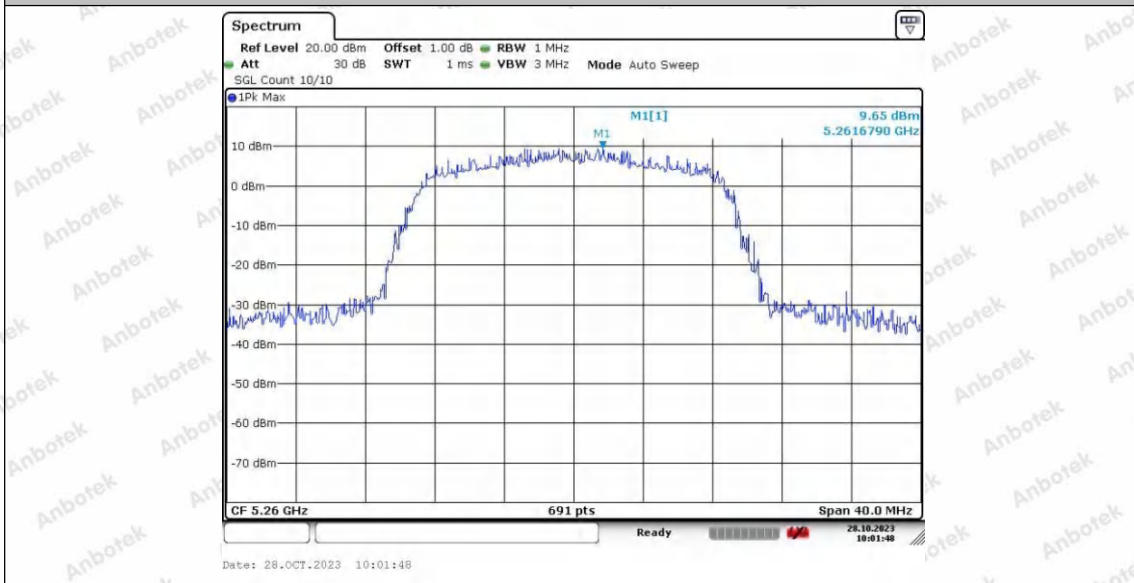

11N20SISO_Ant1_5260

11N20SISO_Ant2_5260

Shenzhen Anbotek Compliance Laboratory Limited

Address: 1/F., Building D, Sogood Science and Technology Park, Sanwei Community, Hangcheng Street, Bao'an District, Shenzhen, Guangdong, China.
Tel: (86) 0755-26066440 Fax: (86) 0755-26014772 Email: service@anbotek.com