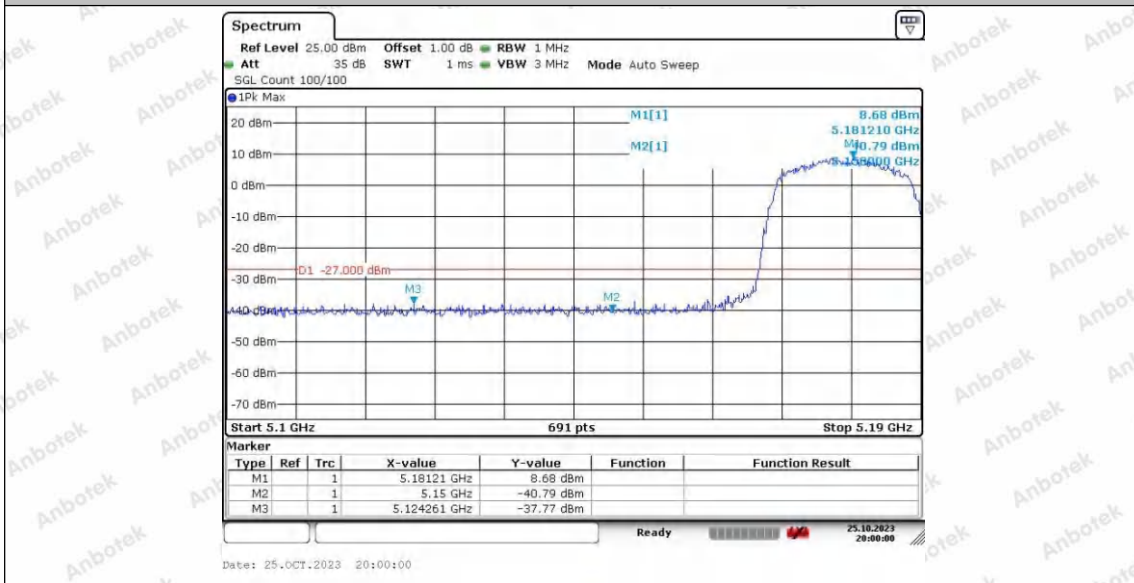

Hotline 400-003-0500
 www.anbotek.com.cn

11N40SISO_Ant2_High_5310

11AC20SISO_Ant1_Low_5180

Shenzhen Anbotek Compliance Laboratory Limited

Address: 1/F., Building D, Sogood Science and Technology Park, Sanwei Community, Hangcheng Street, Bao'an District, Shenzhen, Guangdong, China.
 Tel: (86) 0755-26066440 Fax: (86) 0755-26014772 Email: service@anbotek.com