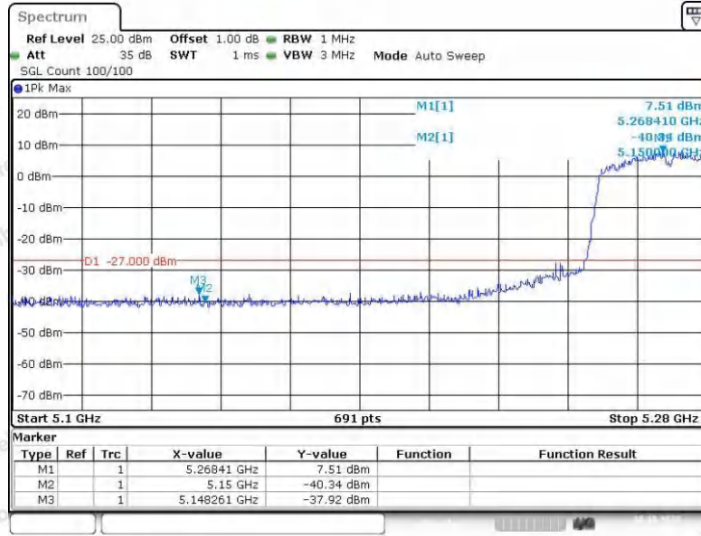

Hotline 400-003-0500
 www.anbotek.com.cn

11N40SISO_Ant1_Low_5270

Date: 28.OCT.2023 09:21:01

11N40SISO_Ant2_Low_5270

Date: 28.OCT.2023 10:06:32

11N40SISO_Ant1_High_5310

Shenzhen Anbotek Compliance Laboratory Limited