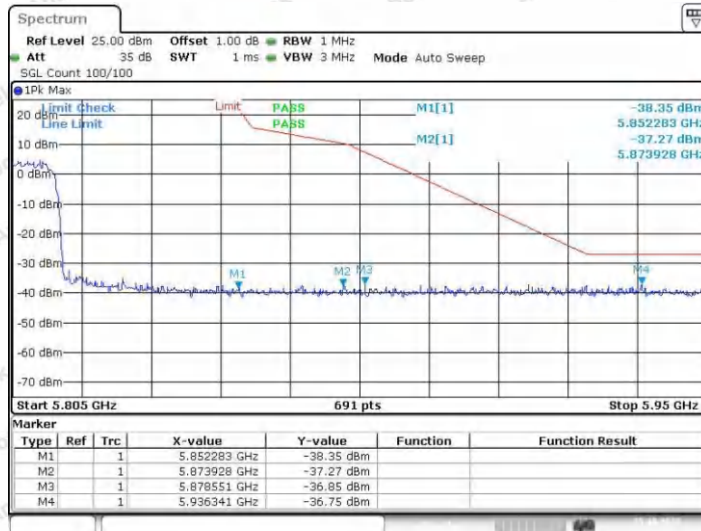

11AX40SISO_Ant2_High_5795

11AX80SISO_Ant1_Low_5775

Shenzhen Anbotek Compliance Laboratory Limited

Address: 1/F., Building D, Sogood Science and Technology Park, Sanwei Community, Hangcheng Street, Bao'an District, Shenzhen, Guangdong, China.
Tel: (86) 0755-26066440 Fax: (86) 0755-26014772 Email: service@anbotek.com

Hotline 400-003-0500
www.anbotek.com.cn