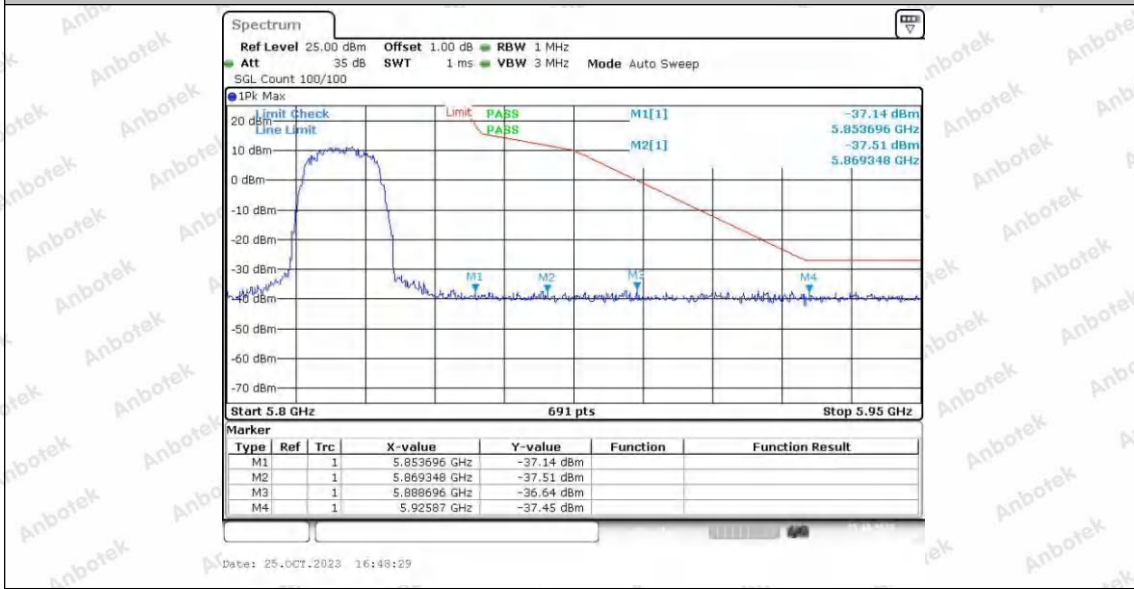

Hotline
 400-003-0500
 www.anbotek.com.cn

Test Graphs B4

11A_Ant2_High_5825

11N20SISO_Ant1_Low_5745

Shenzhen Anbotek Compliance Laboratory Limited

Address: 1/F., Building D, Sogood Science and Technology Park, Sanwei Community, Hangcheng Street, Bao'an District, Shenzhen, Guangdong, China.
 Tel: (86) 0755-26066440 Fax: (86) 0755-26014772 Email: service@anbotek.com