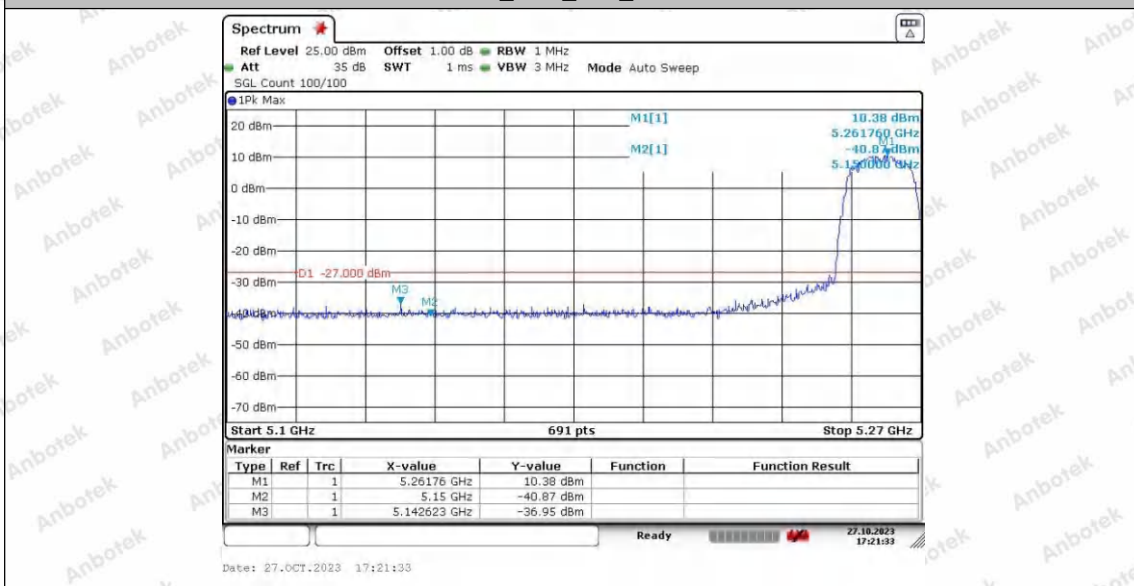

11A_Ant1_Low_5260

Shenzhen Anbotek Compliance Laboratory Limited

Address: 1/F., Building D, Sogood Science and Technology Park, Sanwei Community, Hangcheng Street, Bao'an District, Shenzhen, Guangdong, China.
Tel: (86) 0755-26066440 Fax: (86) 0755-26014772 Email: service@anbotek.com

Hotline 400-003-0500
www.anbotek.com.cn