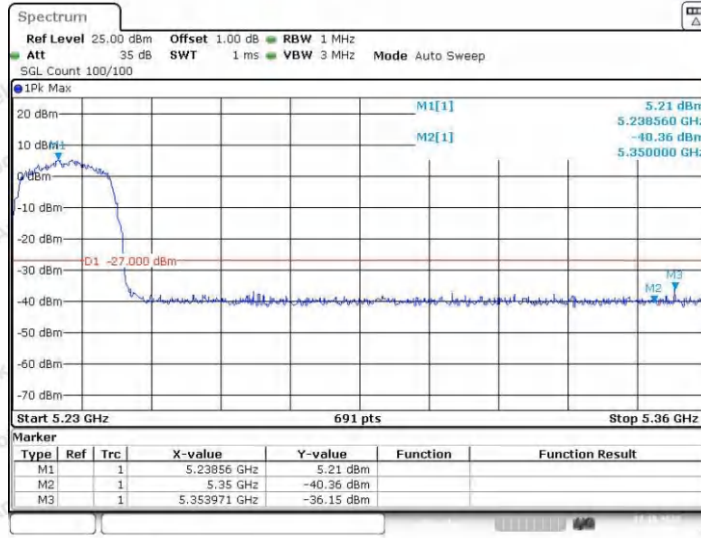

Hotline 400-003-0500
 www.anbotek.com.cn

11N20SISO_Ant1_High_5240

11N20SISO_Ant2_High_5240

11N20SISO_Ant1_Low_5260

11N20SISO_Ant2_Low_5260

11N20SISO_Ant1_High_5320

Shenzhen Anbotek Compliance Laboratory Limited