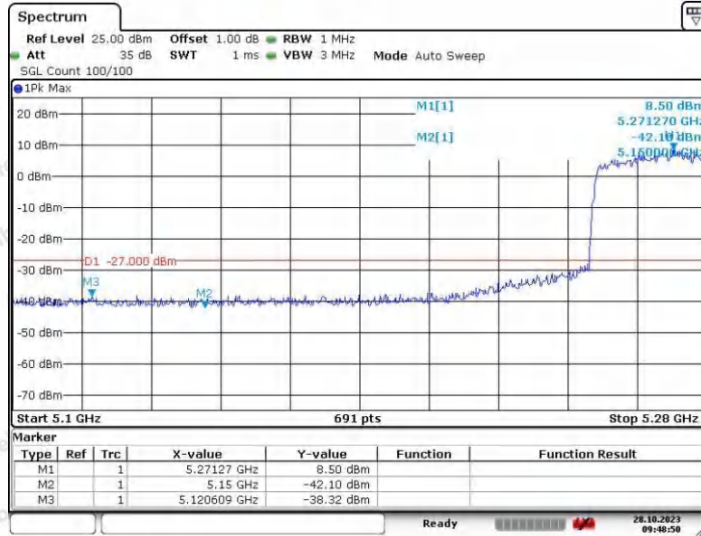

11AX40SISO_Ant1_Low_5270