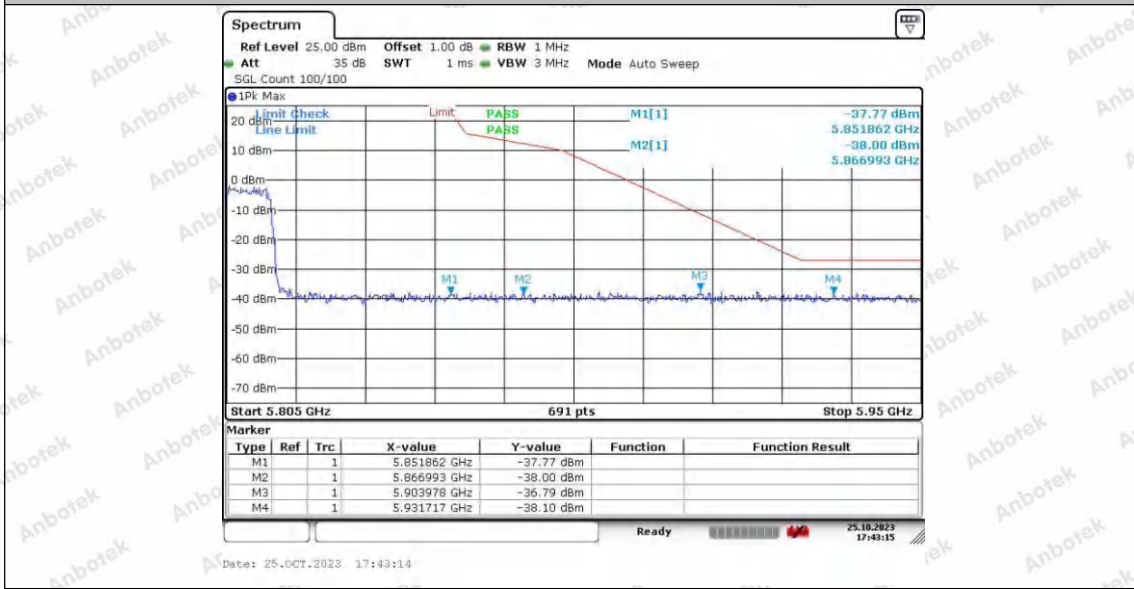

11AX80SISO_Ant1_High_5775