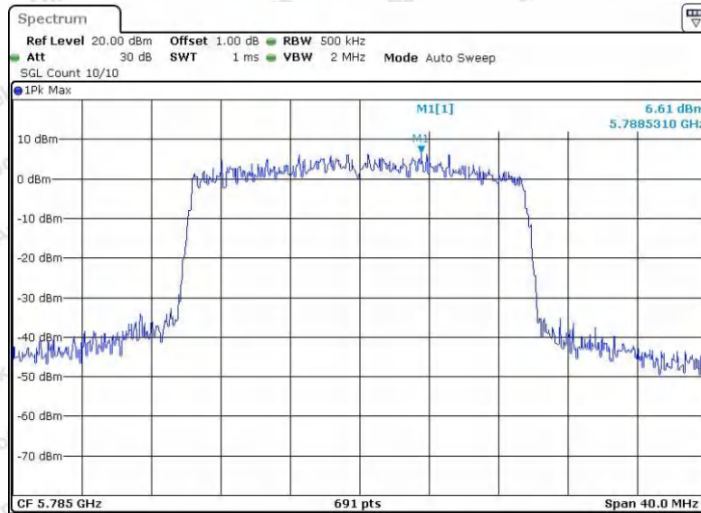

11AX20SISO_Ant2_5785

Date: 25.OCT.2023 19:01:49

Shenzhen Anbotek Compliance Laboratory Limited

Address: 1/F., Building D, Sogood Science and Technology Park, Sanwei Community, Hangcheng Street, Bao'an District, Shenzhen, Guangdong, China.
Tel: (86) 0755-26066440 Fax: (86) 0755-26014772 Email: service@anbotek.com

Hotline
400-003-0500
www.anbotek.com.cn