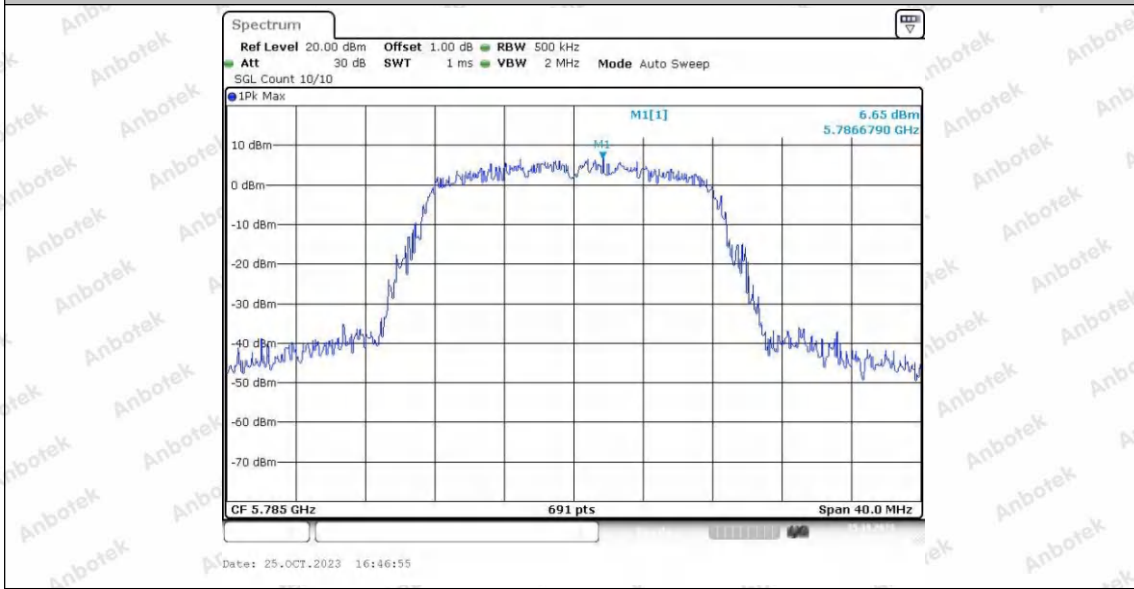

Hotline
400-003-0500
www.anbotek.com.cn

Test Graphs B4

11A_Ant2_5785

11A_Ant1_5825

Shenzhen Anbotek Compliance Laboratory Limited

Address: 1/F., Building D, Sogood Science and Technology Park, Sanwei Community, Hangcheng Street, Bao'an District, Shenzhen, Guangdong, China.
Tel: (86) 0755-26066440 Fax: (86) 0755-26014772 Email: service@anbotek.com