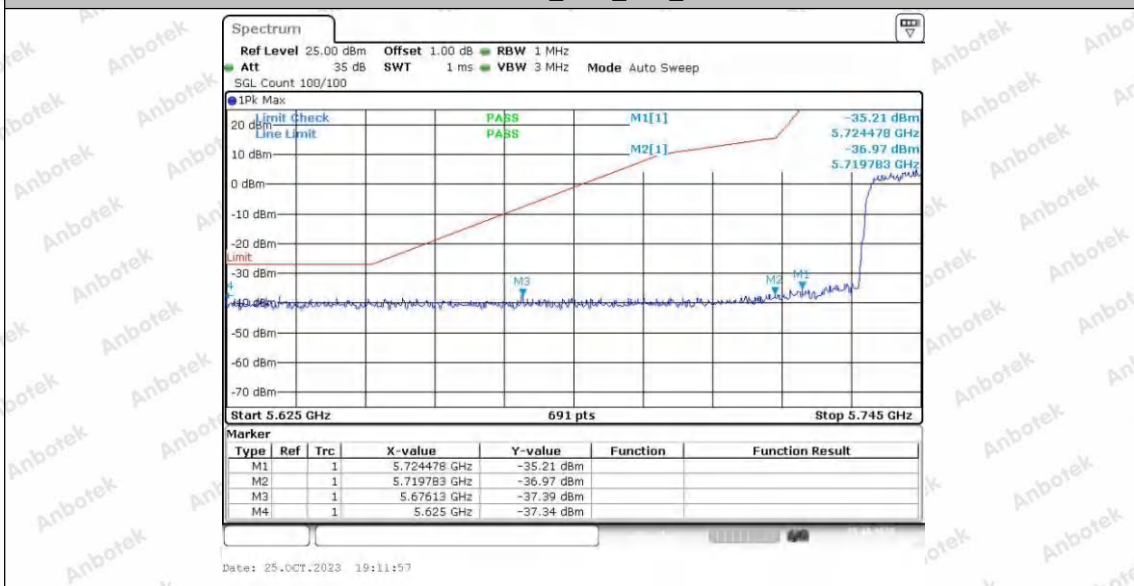

Hotline 400-003-0500
 www.anbotek.com.cn

11AX40SISO_Ant1_Low_5755

11AX40SISO_Ant2_Low_5755

Shenzhen Anbotek Compliance Laboratory Limited

Address: 1/F., Building D, Sogood Science and Technology Park, Sanwei Community, Hangcheng Street, Bao'an District, Shenzhen, Guangdong, China.
 Tel: (86) 0755-26066440 Fax: (86) 0755-26014772 Email: service@anbotek.com