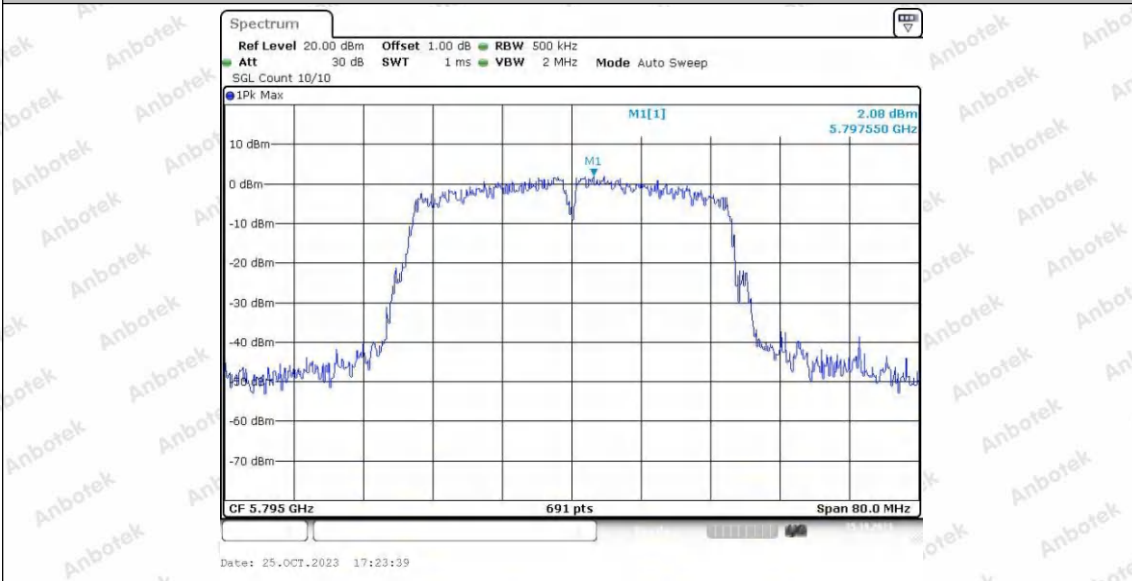

Hotline
400-003-0500
www.anbotek.com.cn

11AC40SISO_Ant2_5755

11AC40SISO_Ant1_5795

Shenzhen Anbotek Compliance Laboratory Limited

Address: 1/F., Building D, Sogood Science and Technology Park, Sanwei Community, Hangcheng Street, Bao'an District, Shenzhen, Guangdong, China.
Tel: (86) 0755-26066440 Fax: (86) 0755-26014772 Email: service@anbotek.com