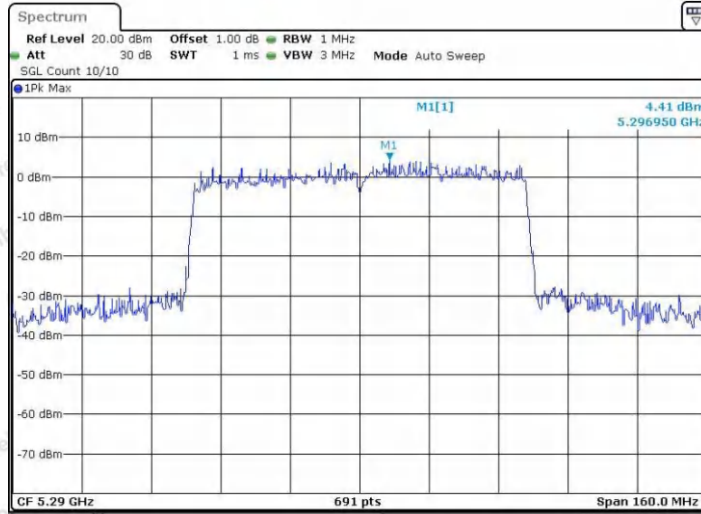

11AC80SISO_Ant2_5290

Date: 28.OCT.2023 10:24:13