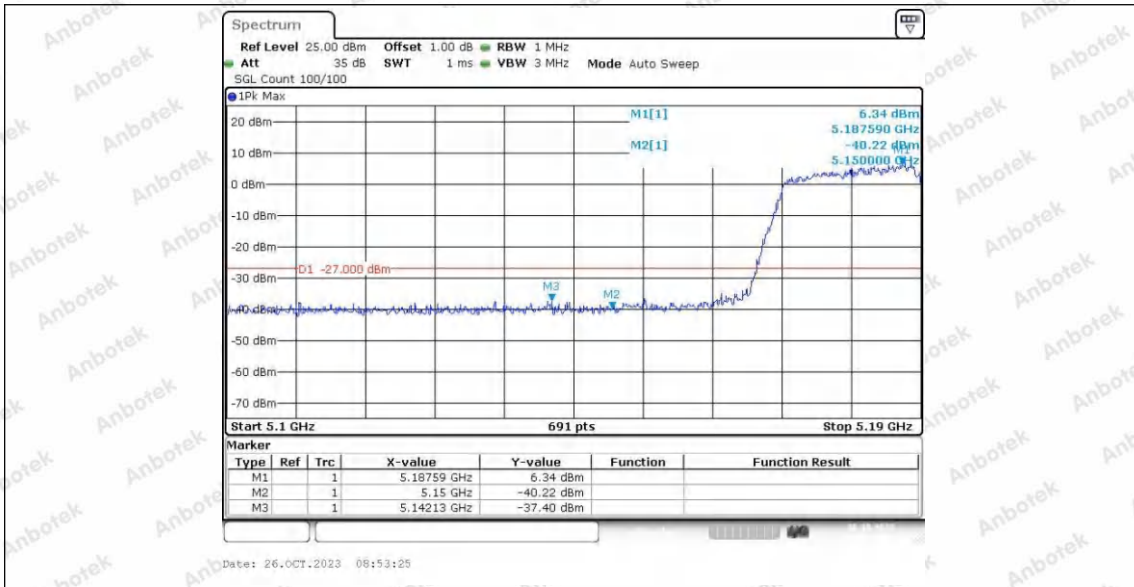

Shenzhen Anbotek Compliance Laboratory Limited

Address: 1/F., Building D, Sogood Science and Technology Park, Sanwei Community, Hangcheng Street, Bao'an District, Shenzhen, Guangdong, China.
Tel: (86) 0755-26066440 Fax: (86) 0755-26014772 Email: service@anbotek.com

Hotline 400-003-0500
www.anbotek.com.cn