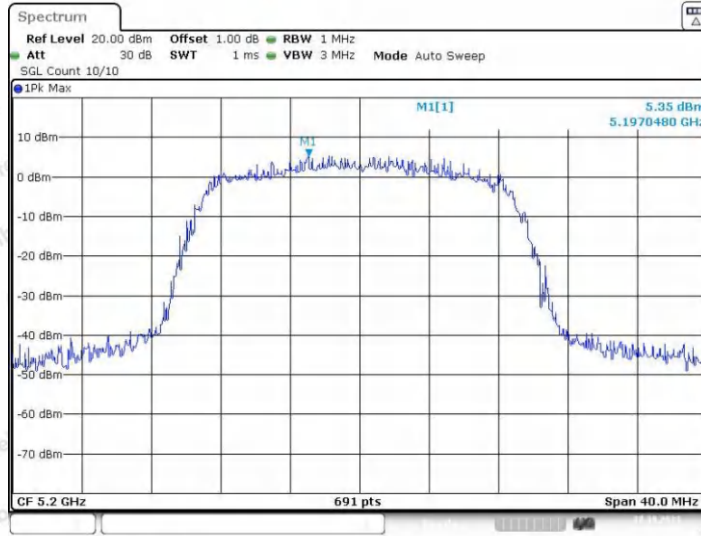

11AC20SISO_Ant2_5200