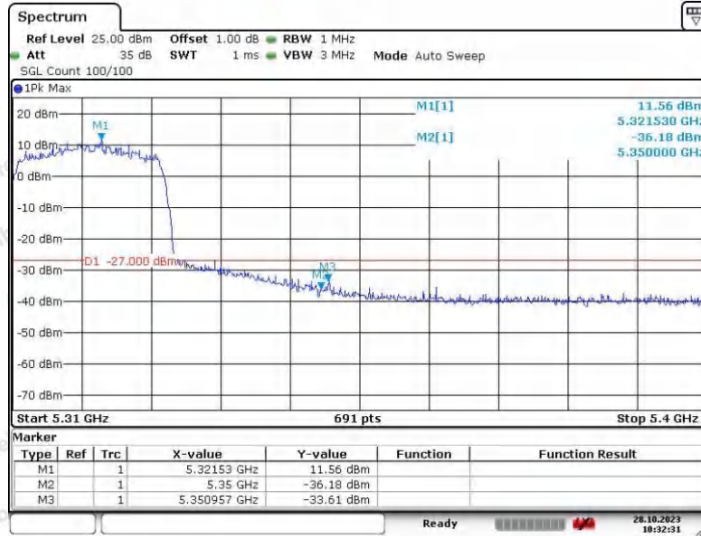

Hotline 400-003-0500
 www.anbotek.com.cn

11AX20SISO_Ant2_High_5320

11AX40SISO_Ant1_Low_5190

11AX40SISO_Ant2_Low_5190

11AX40SISO_Ant1_High_5230

11AX40SISO_Ant2_High_5230

Shenzhen Anbotek Compliance Laboratory Limited