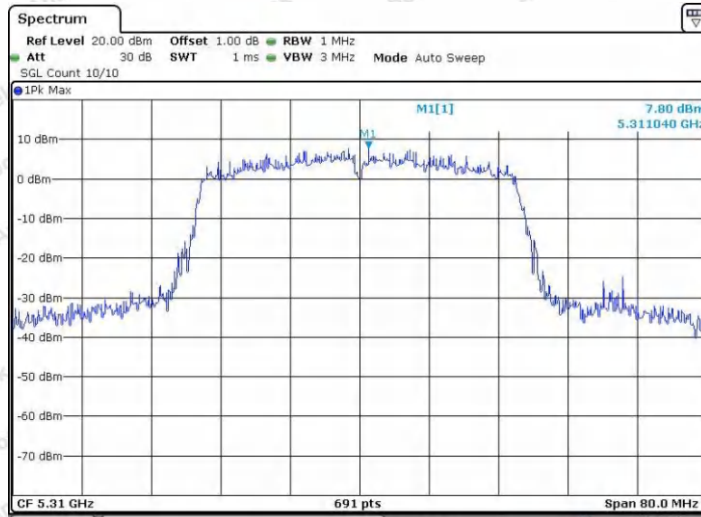

Hotline
400-003-0500
www.anbotek.com.cn

11N40SISO_Ant1_5310

Date: 28.OCT.2023 09:22:17

11N40SISO_Ant2_5310

Date: 28.OCT.2023 10:09:46

11AC20SISO_Ant1_5180

Shenzhen Anbotek Compliance Laboratory Limited

Address: 1/F., Building D, Sogood Science and Technology Park, Sanwei Community, Hangcheng Street, Bao'an District, Shenzhen, Guangdong, China.
Tel: (86) 0755-26066440 Fax: (86) 0755-26014772 Email: service@anbotek.com