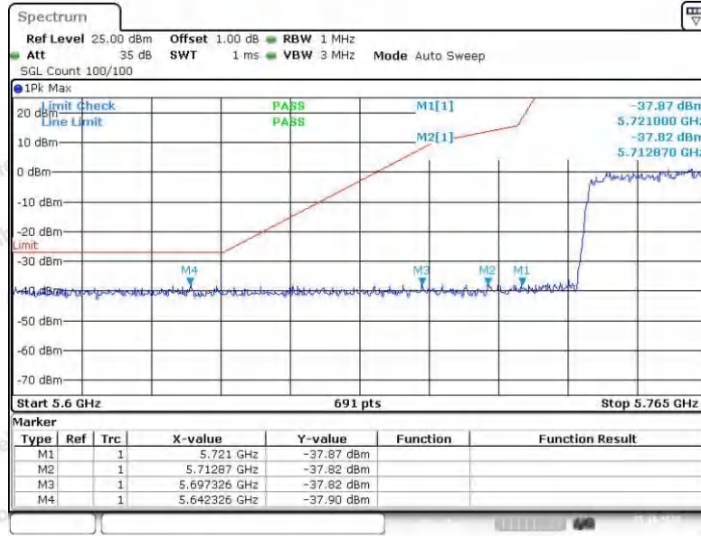

Hotline 400-003-0500
 www.anbotek.com.cn

11AC80SISO_Ant1_Low_5775

Date: 25.OCT.2023 17:26:45

11AC80SISO_Ant1_High_5775

Date: 25.OCT.2023 17:27:00

11AC80SISO_Ant2_Low_5775

Shenzhen Anbotek Compliance Laboratory Limited