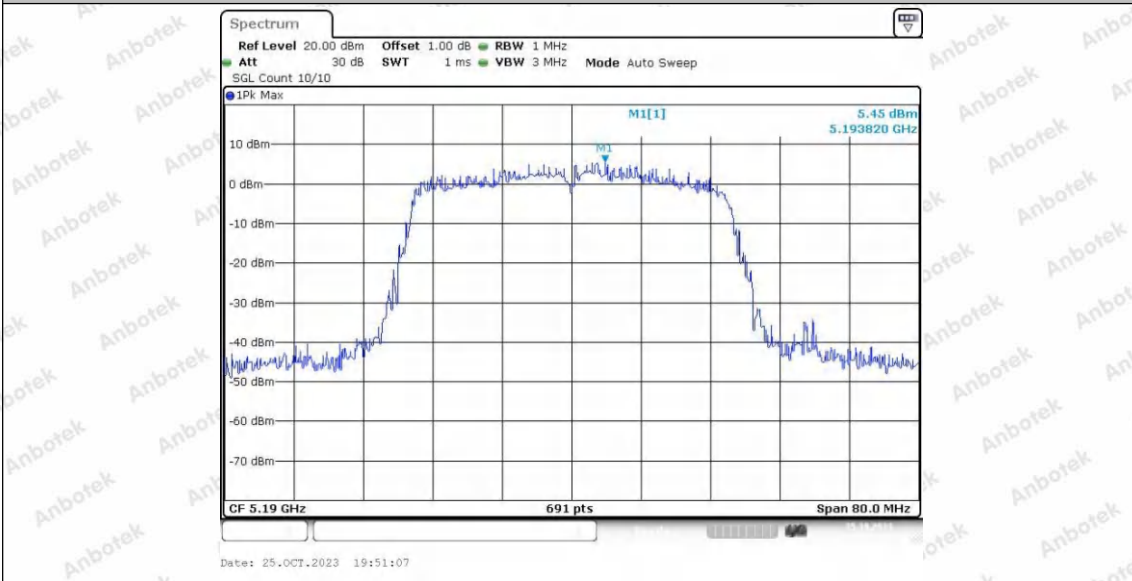

Hotline
400-003-0500
www.anbotek.com.cn

11N20SISO_Ant2_5320

11N40SISO_Ant1_5190

Shenzhen Anbotek Compliance Laboratory Limited

Address: 1/F., Building D, Sogood Science and Technology Park, Sanwei Community, Hangcheng Street, Bao'an District, Shenzhen, Guangdong, China.
 Tel: (86) 0755-26066440 Fax: (86) 0755-26014772 Email: service@anbotek.com