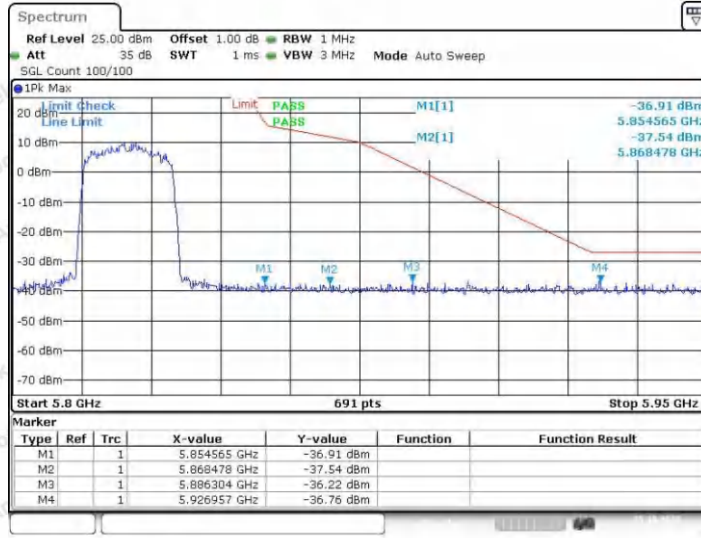

Hotline
400-003-0500
www.anbotek.com.cn

11AX20SISO_Ant2_Low_5745

Date: 25.OCT.2023 19:00:19

11AX20SISO_Ant1_High_5825

Date: 25.OCT.2023 17:36:34

11AX20SISO_Ant2_High_5825

Shenzhen Anbotek Compliance Laboratory Limited