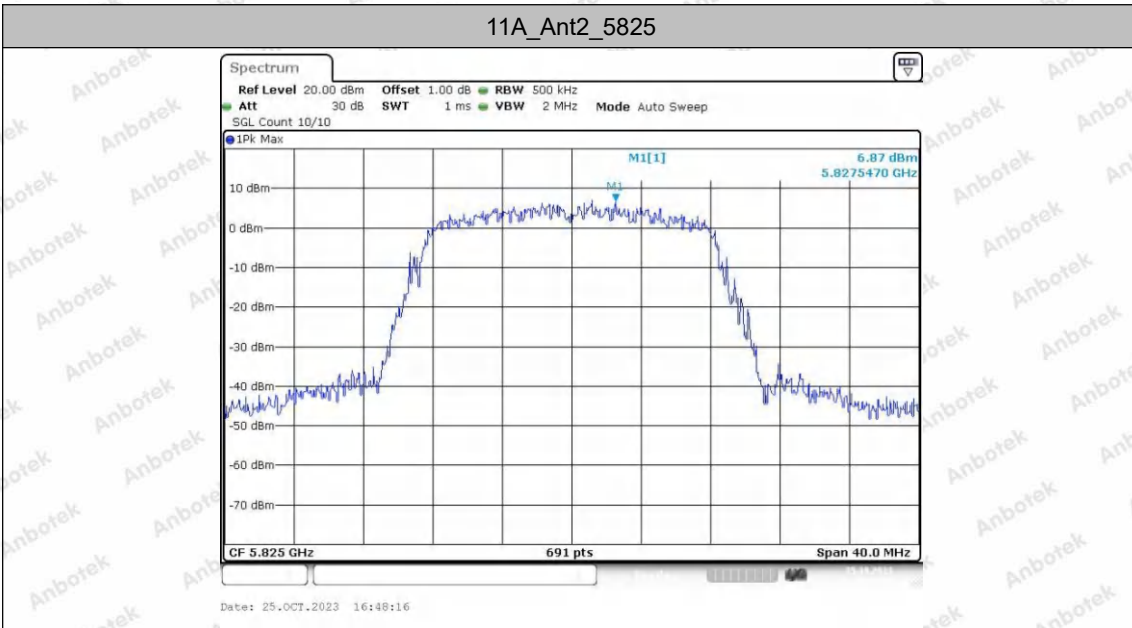

11N20SISO_Ant2_5745

Shenzhen Anbotek Compliance Laboratory Limited

Address: 1/F., Building D, Sogood Science and Technology Park, Sanwei Community, Hangcheng Street, Bao'an District, Shenzhen, Guangdong, China.
Tel: (86) 0755-26066440 Fax: (86) 0755-26014772 Email: service@anbotek.com

Hotline
400-003-0500
www.anbotek.com.cn