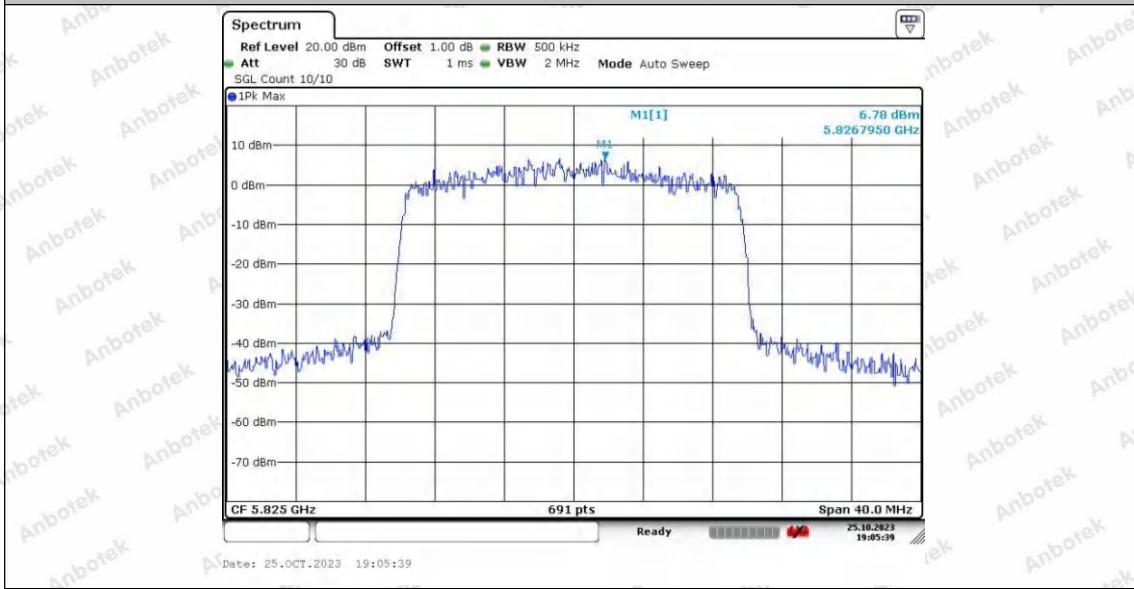

11AX20SISO_Ant2_5825