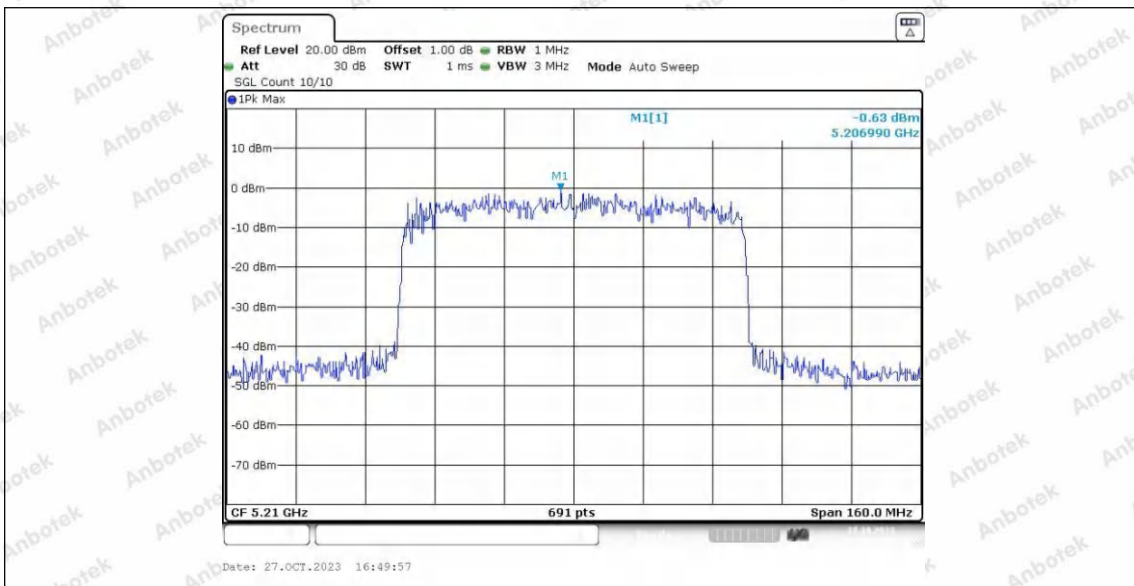

Shenzhen Anbotek Compliance Laboratory Limited

Address: 1/F., Building D, Sogood Science and Technology Park, Sanwei Community, Hangcheng Street, Bao'an District, Shenzhen, Guangdong, China.
Tel: (86) 0755-26066440 Fax: (86) 0755-26014772 Email: service@anbotek.com

Hotline
400-003-0500
www.anbotek.com.cn