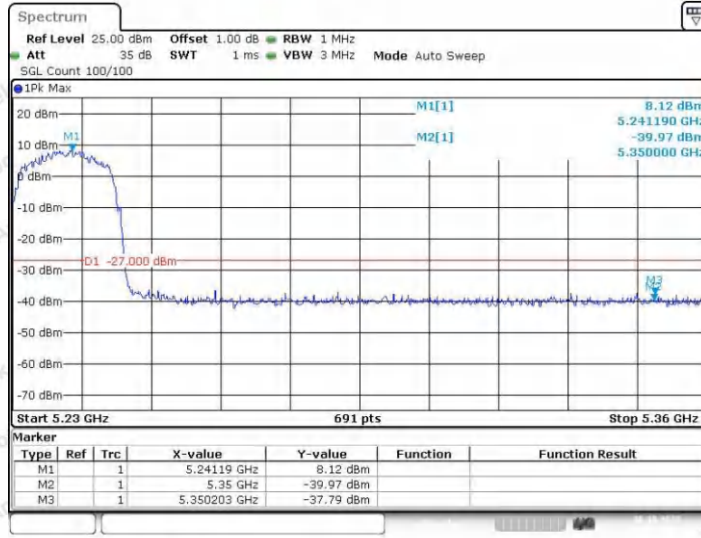

11AC20SISO_Ant1_High_5240

11AC20SISO_Ant2_High_5240

Shenzhen Anbotek Compliance Laboratory Limited

Address: 1/F., Building D, Sogood Science and Technology Park, Sanwei Community, Hangcheng Street, Bao'an District, Shenzhen, Guangdong, China.
Tel: (86) 0755-26066440 Fax: (86) 0755-26014772 Email: service@anbotek.com

Hotline 400-003-0500
www.anbotek.com.cn