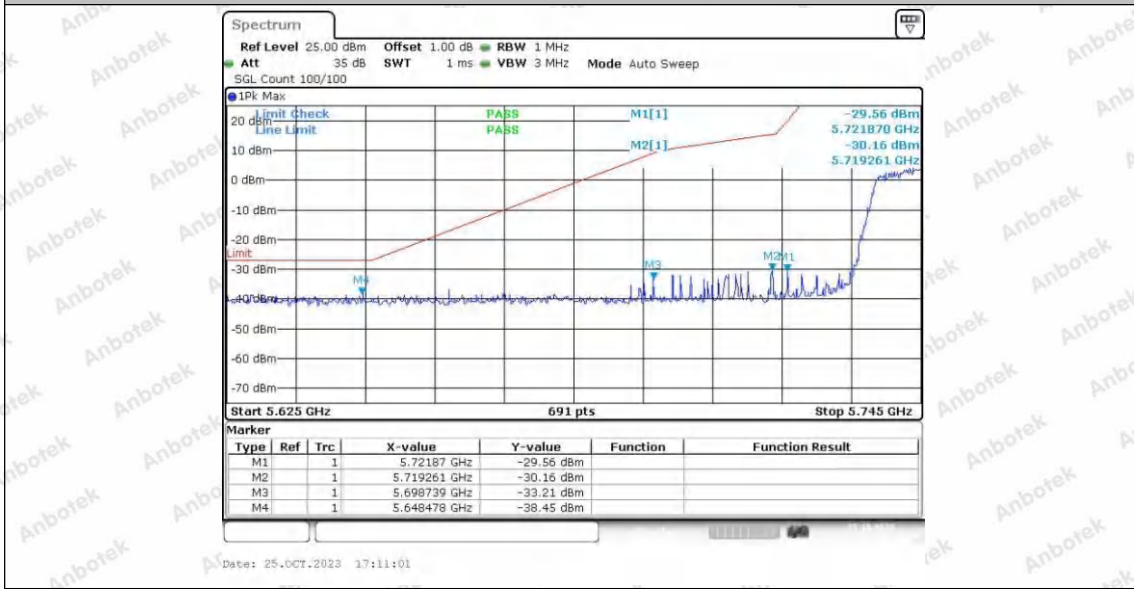

11N40SISO_Ant1_Low_5755