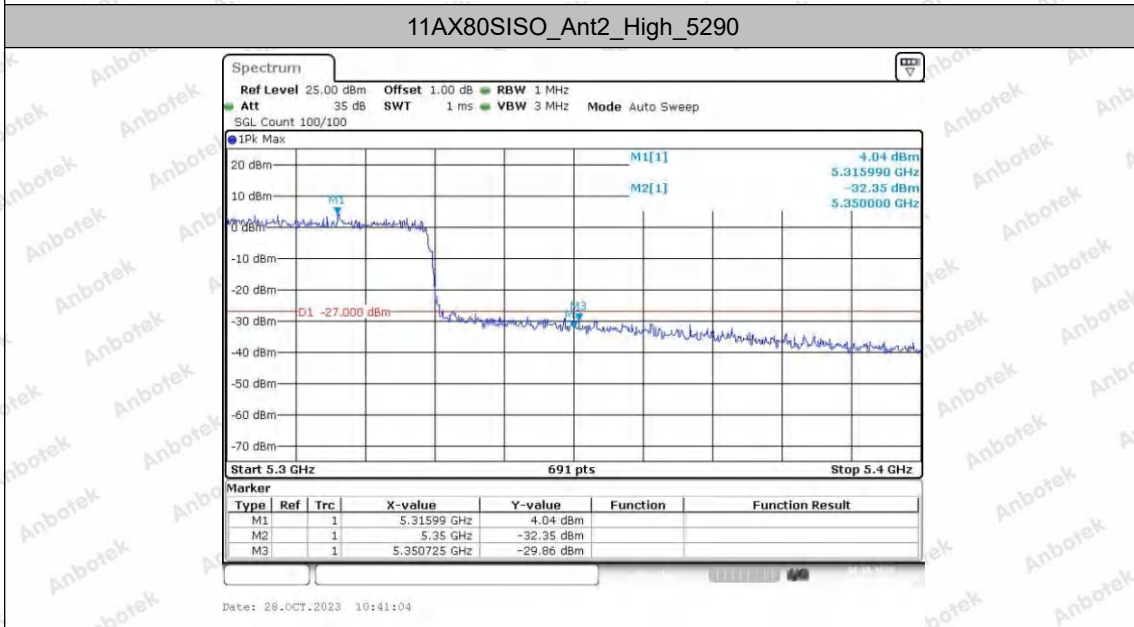

Shenzhen Anbotek Compliance Laboratory Limited

Address: 1/F., Building D, Sogood Science and Technology Park, Sanwei Community, Hangcheng Street, Bao'an District, Shenzhen, Guangdong, China.
Tel: (86) 0755-26066440 Fax: (86) 0755-26014772 Email: service@anbotek.com

Hotline
400-003-0500
www.anbotek.com.cn