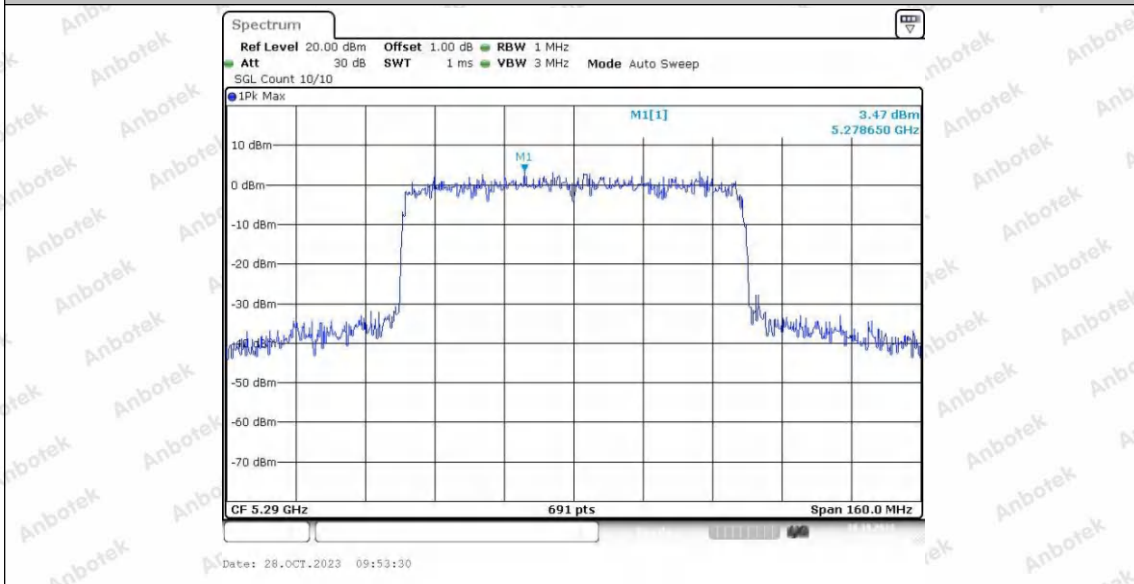

11AX80SISO_Ant1_5290