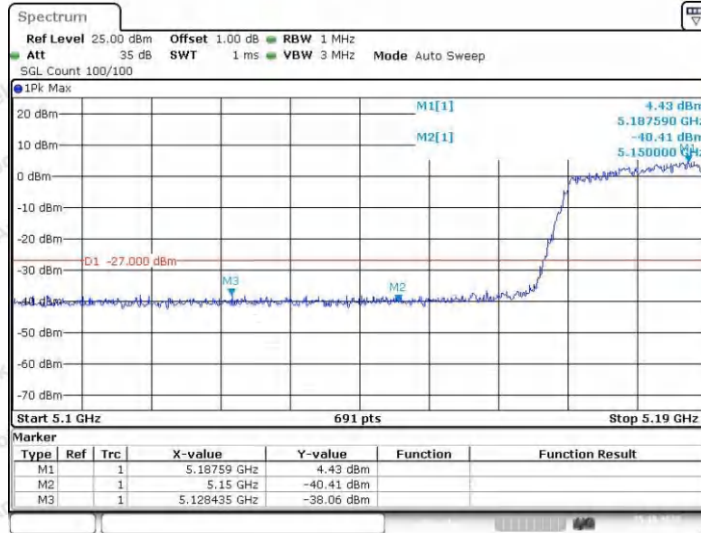

Hotline 400-003-0500
 www.anbotek.com.cn

11N20SISO_Ant2_High_5320

Date: 28.OCT.2023 10:06:05

11N40SISO_Ant1_Low_5190

Date: 25.OCT.2023 19:51:17

11N40SISO_Ant2_Low_5190

Shenzhen Anbotek Compliance Laboratory Limited