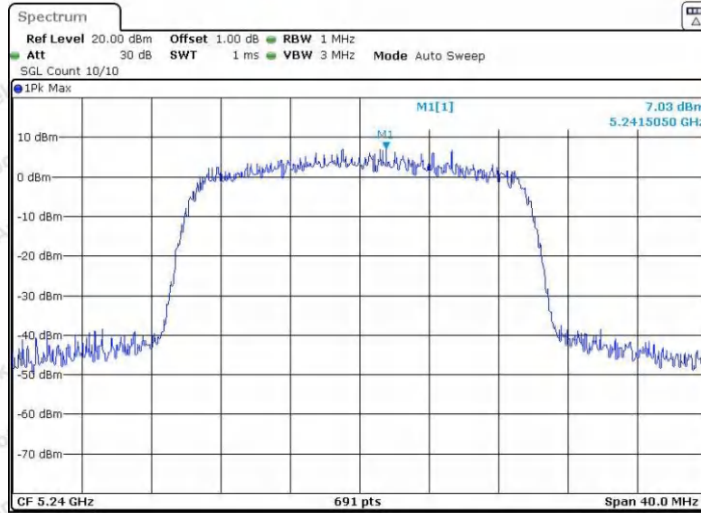

Hotline 400-003-0500
www.anbotek.com.cn

11AX20SISO_Ant1_5240

Date: 26.OCT.2023 09:15:25

11AX20SISO_Ant2_5240

Date: 27.OCT.2023 16:45:11

11AX20SISO_Ant1_5260

Shenzhen Anbotek Compliance Laboratory Limited

Address: 1/F., Building D, Sogood Science and Technology Park, Sanwei Community, Hangcheng Street, Bao'an District, Shenzhen, Guangdong, China.
Tel: (86) 0755-26066440 Fax: (86) 0755-26014772 Email: service@anbotek.com