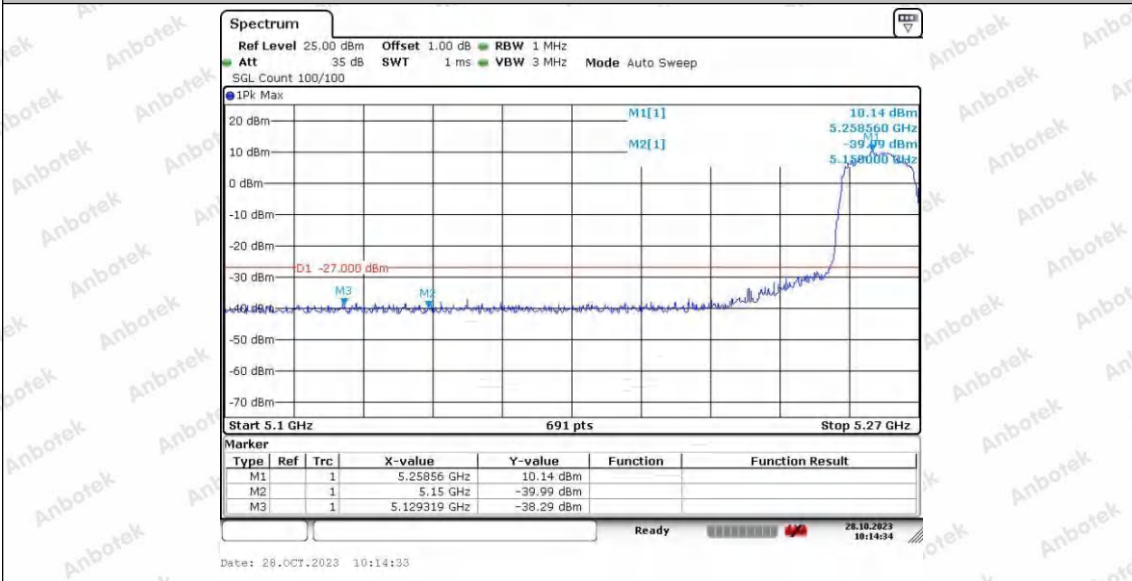

Hotline 400-003-0500
 www.anbotek.com.cn

11AC20SISO_Ant1_Low_5260

11AC20SISO_Ant2_Low_5260

Shenzhen Anbotek Compliance Laboratory Limited

Address: 1/F., Building D, Sogood Science and Technology Park, Sanwei Community, Hangcheng Street, Bao'an District, Shenzhen, Guangdong, China.
 Tel: (86) 0755-26066440 Fax: (86) 0755-26014772 Email: service@anbotek.com