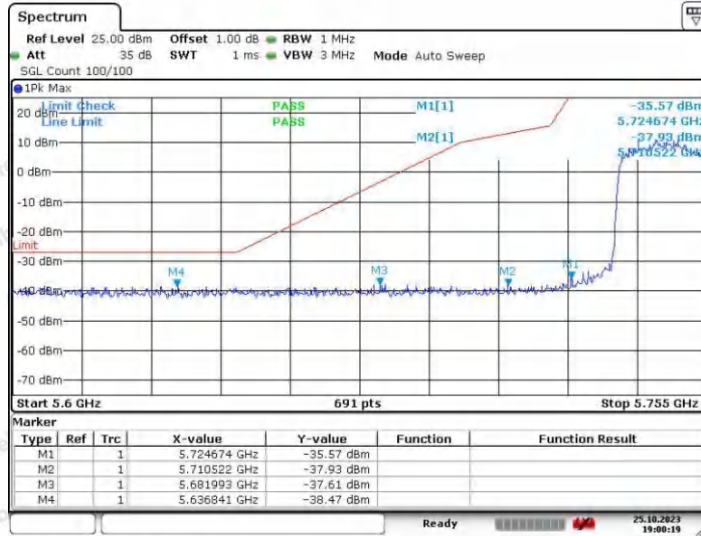

Hotline
400-003-0500
www.anbotek.com.cn

11AX20SISO_Ant2_Low_5745

Date: 25.OCT.2023 19:00:19

11AX20SISO_Ant1_High_5825

Date: 25.OCT.2023 17:36:34

11AX20SISO_Ant2_High_5825

Shenzhen Anbotek Compliance Laboratory Limited