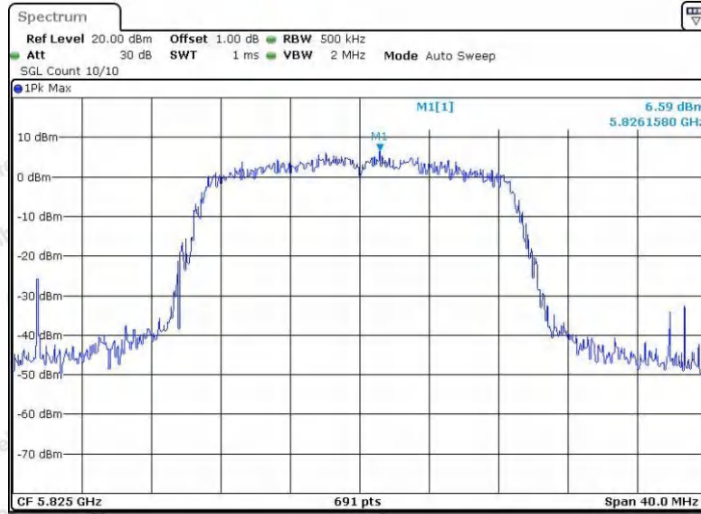

11N20SISO_Ant1_5825

Date: 25.OCT.2023 17:05:26