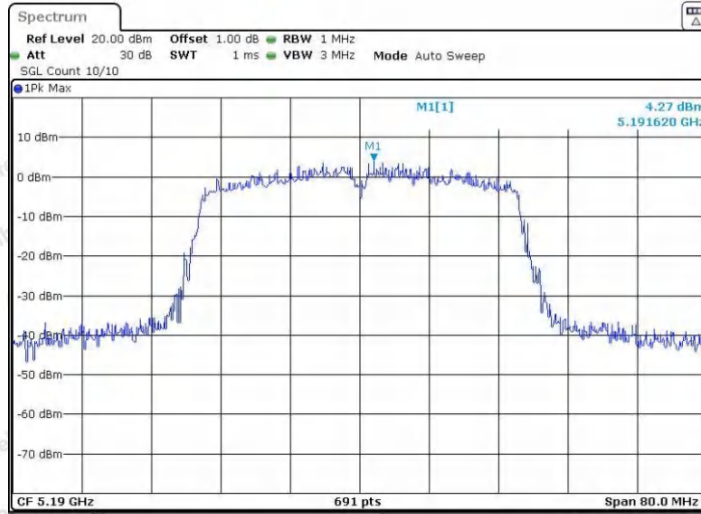

11AC40SISO_Ant2_5190

Date: 27.OCT.2023 16:37:30