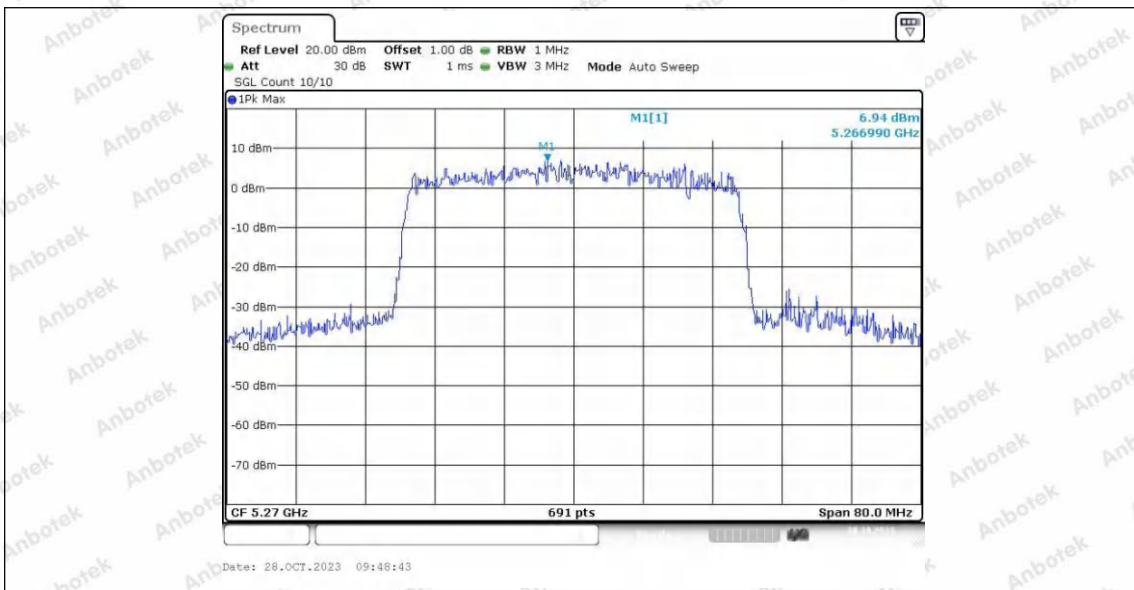

Shenzhen Anbotek Compliance Laboratory Limited

Address: 1/F., Building D, Sogood Science and Technology Park, Sanwei Community, Hangcheng Street, Bao'an District, Shenzhen, Guangdong, China.
Tel: (86) 0755-26066440 Fax: (86) 0755-26014772 Email: service@anbotek.com

Hotline
400-003-0500
www.anbotek.com.cn