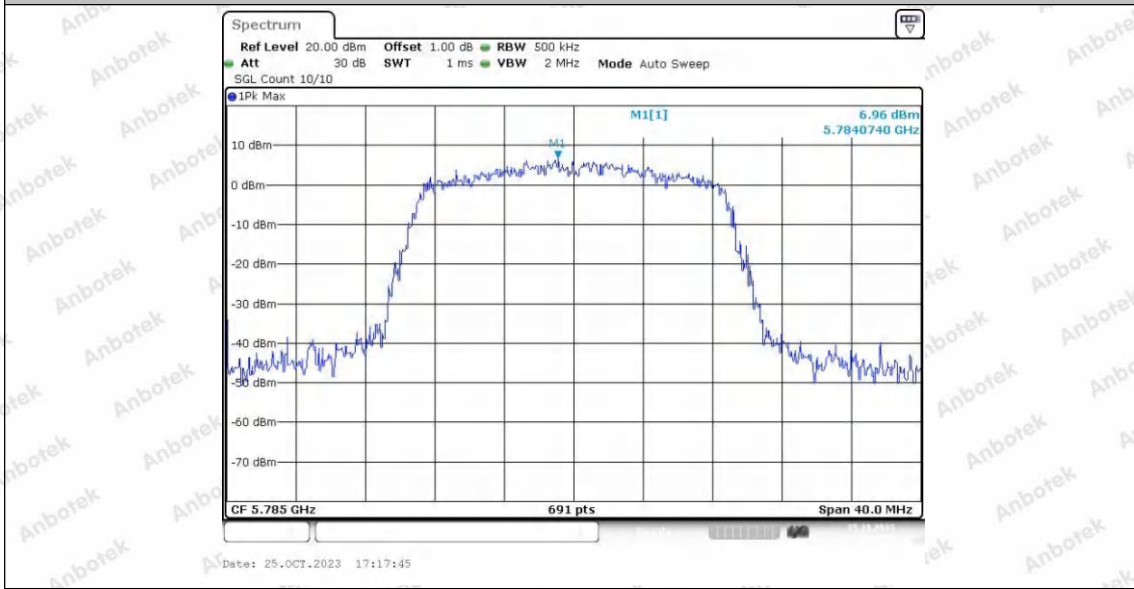

11AC20SISO_Ant1_5785