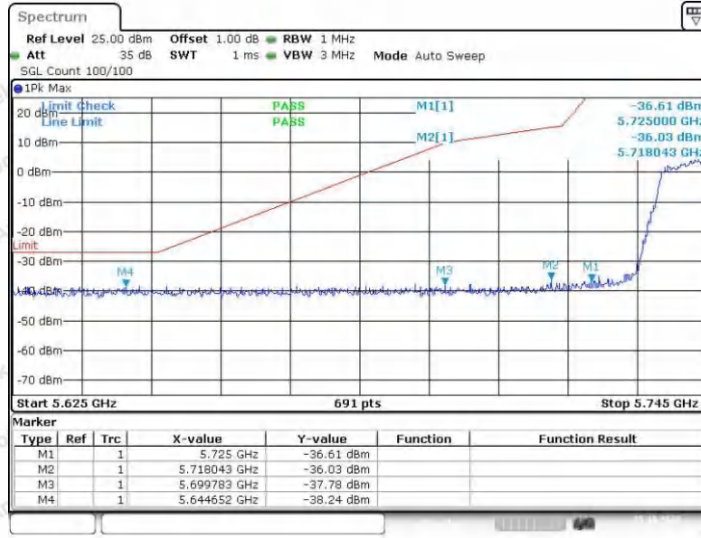

Hotline 400-003-0500
 www.anbotek.com.cn

11AC20SISO_Ant2_High_5825

Date: 25.OCT.2023 17:58:13

11AC40SISO_Ant1_Low_5755

Date: 25.OCT.2023 17:22:06

11AC40SISO_Ant2_Low_5755

Shenzhen Anbotek Compliance Laboratory Limited