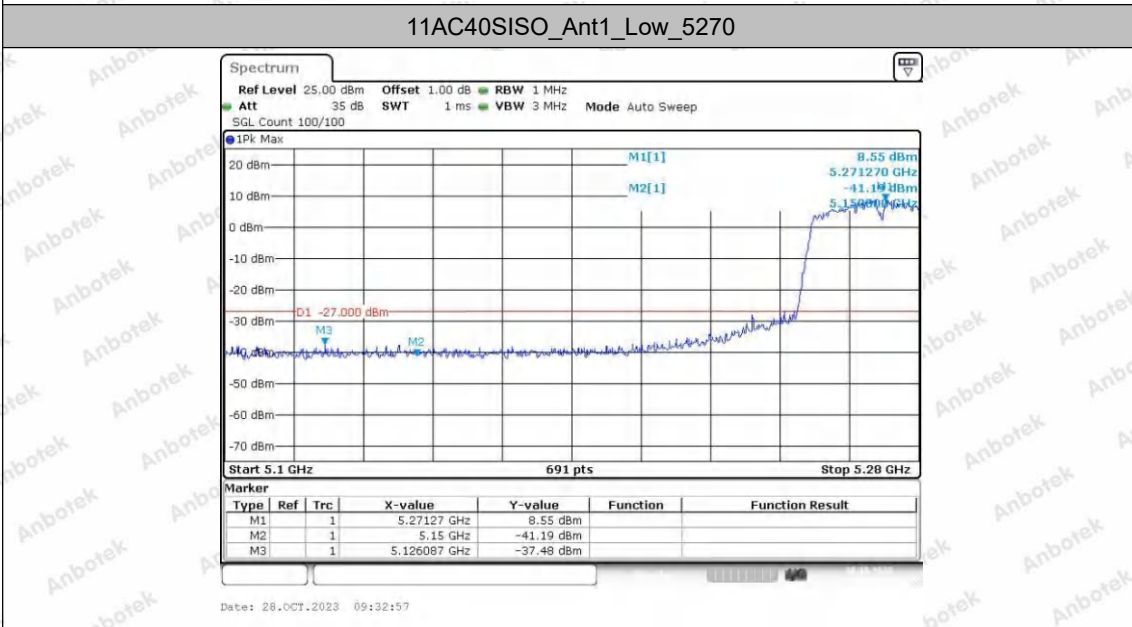

11AC40SISO_Ant2_Low_5270