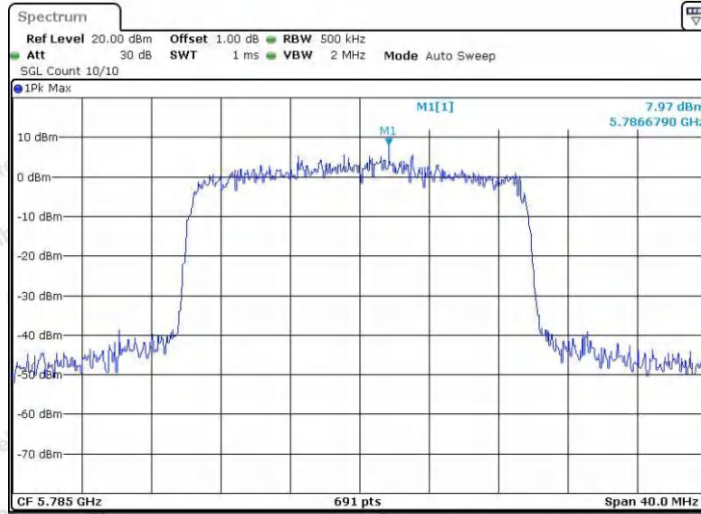

11AX20SISO_Ant1_5785

Date: 25.OCT.2023 17:32:37