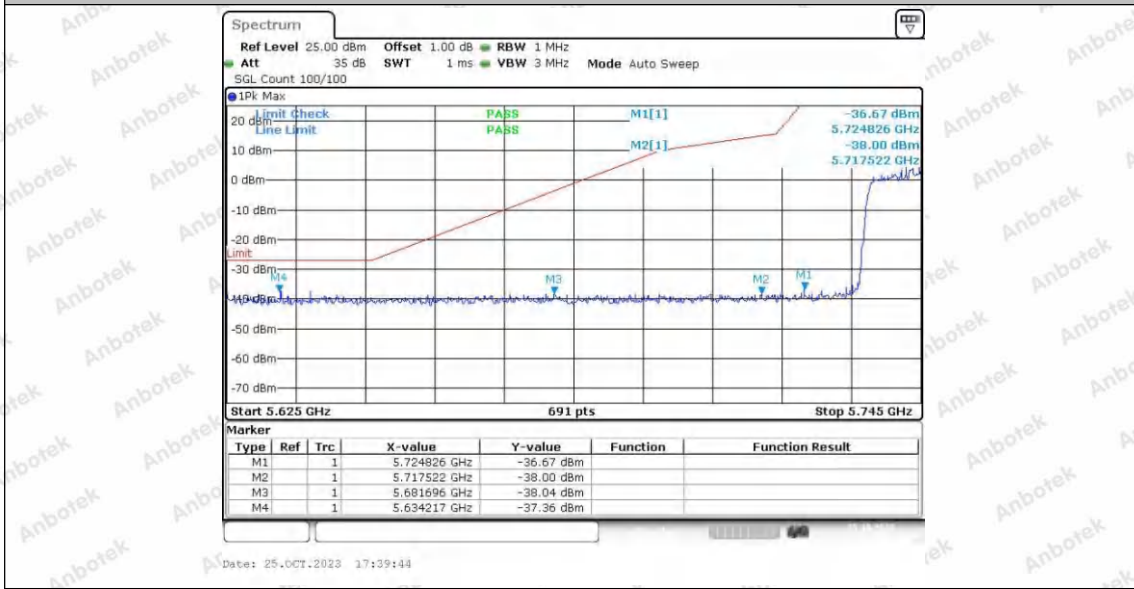

11AX40SISO_Ant1_Low_5755