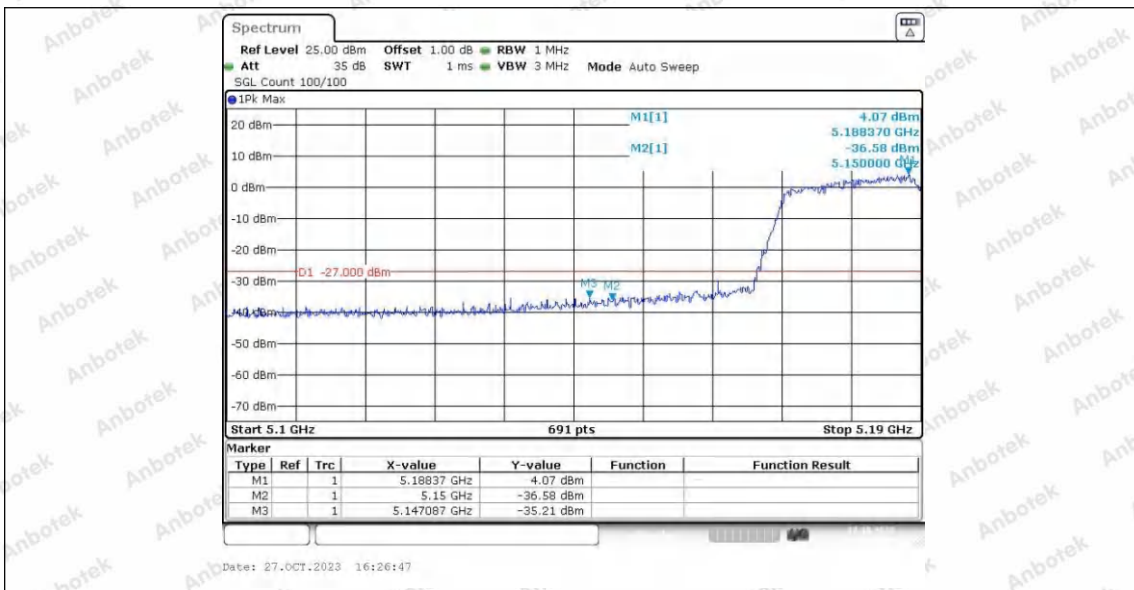

Shenzhen Anbotek Compliance Laboratory Limited

Address: 1/F., Building D, Sogood Science and Technology Park, Sanwei Community, Hangcheng Street, Bao'an District, Shenzhen, Guangdong, China.
Tel: (86) 0755-26066440 Fax: (86) 0755-26014772 Email: service@anbotek.com

Hotline 400-003-0500
www.anbotek.com.cn