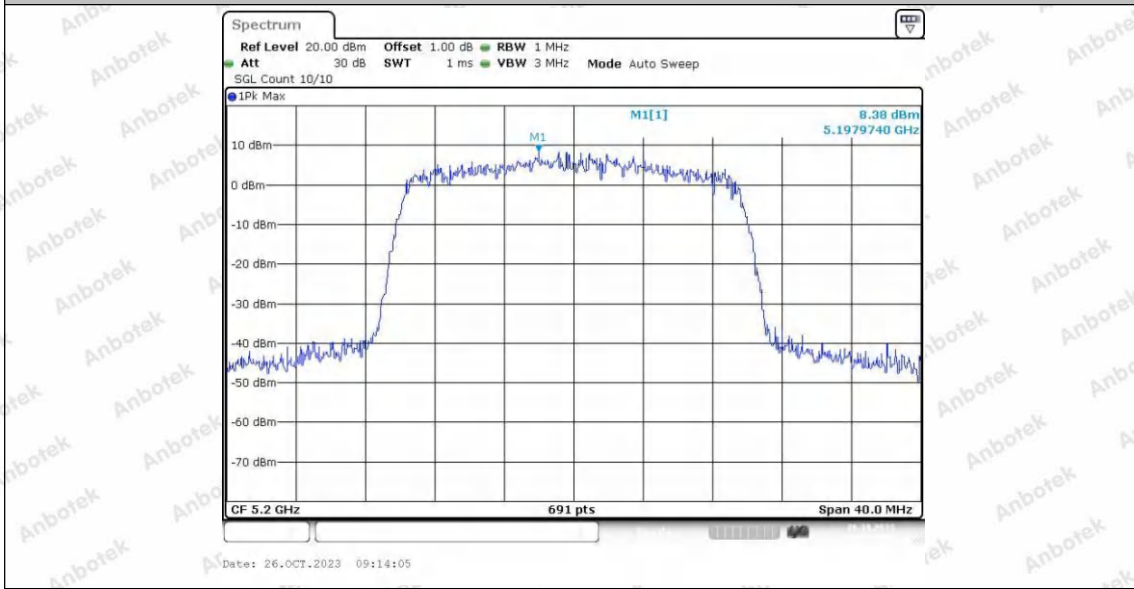

11AX20SISO_Ant1_5200