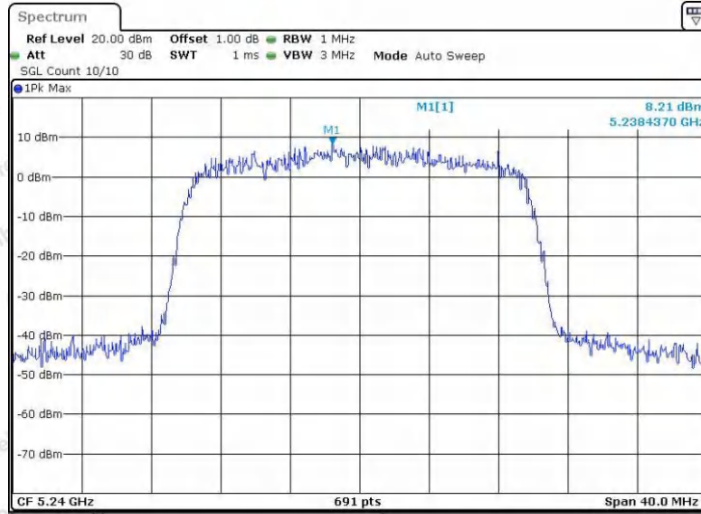

11AX20SISO_Ant1_5240

Date: 26.OCT.2023 09:15:25