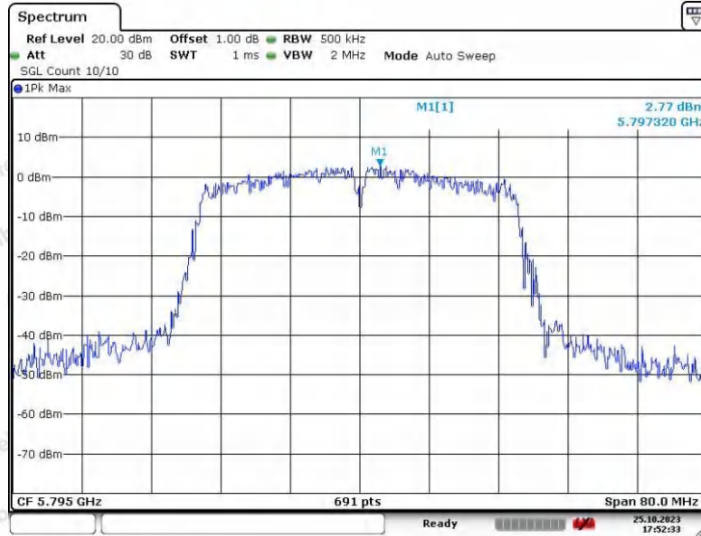

11N40SISO_Ant2_5795