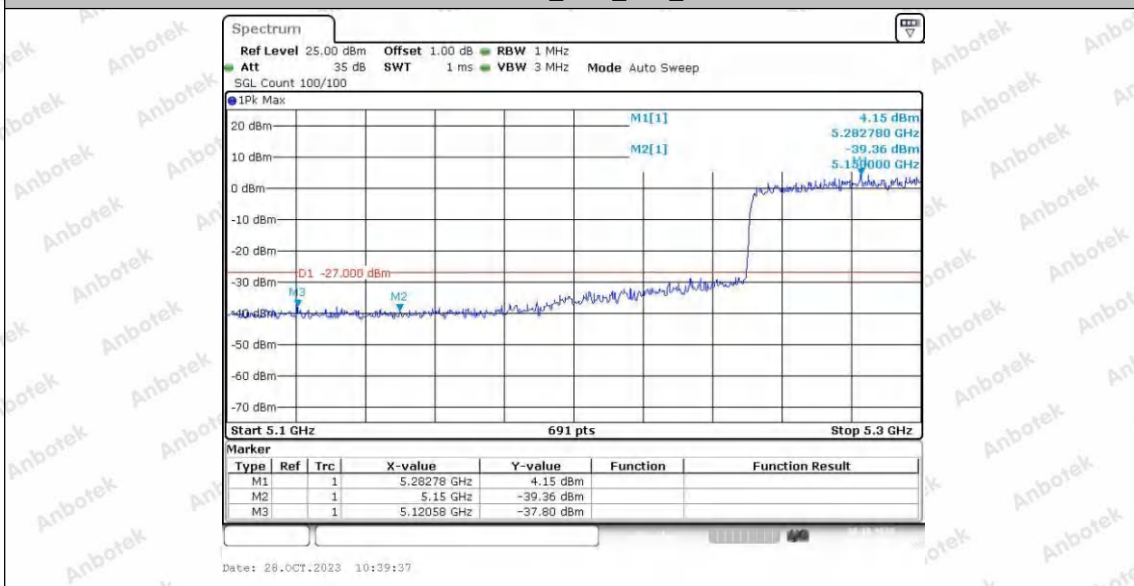

Hotline 400-003-0500
 www.anbotek.com.cn

11AX80SISO_Ant1_Low_5290

11AX80SISO_Ant2_Low_5290

Shenzhen Anbotek Compliance Laboratory Limited

Address: 1/F., Building D, Sogood Science and Technology Park, Sanwei Community, Hangcheng Street, Bao'an District, Shenzhen, Guangdong, China.
 Tel: (86) 0755-26066440 Fax: (86) 0755-26014772 Email: service@anbotek.com