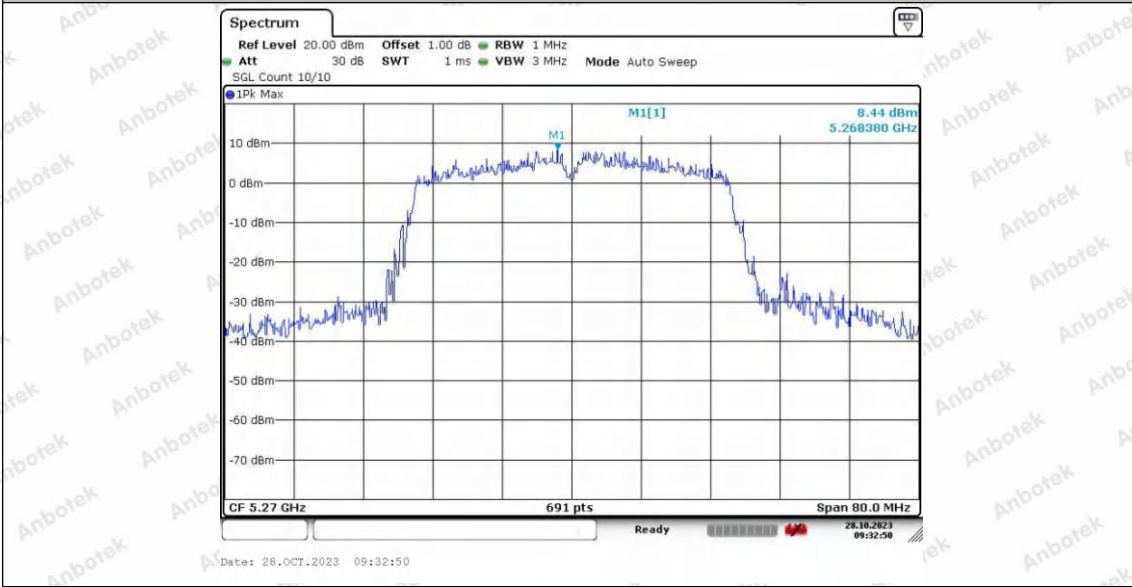

11AC40SISO_Ant1_5270