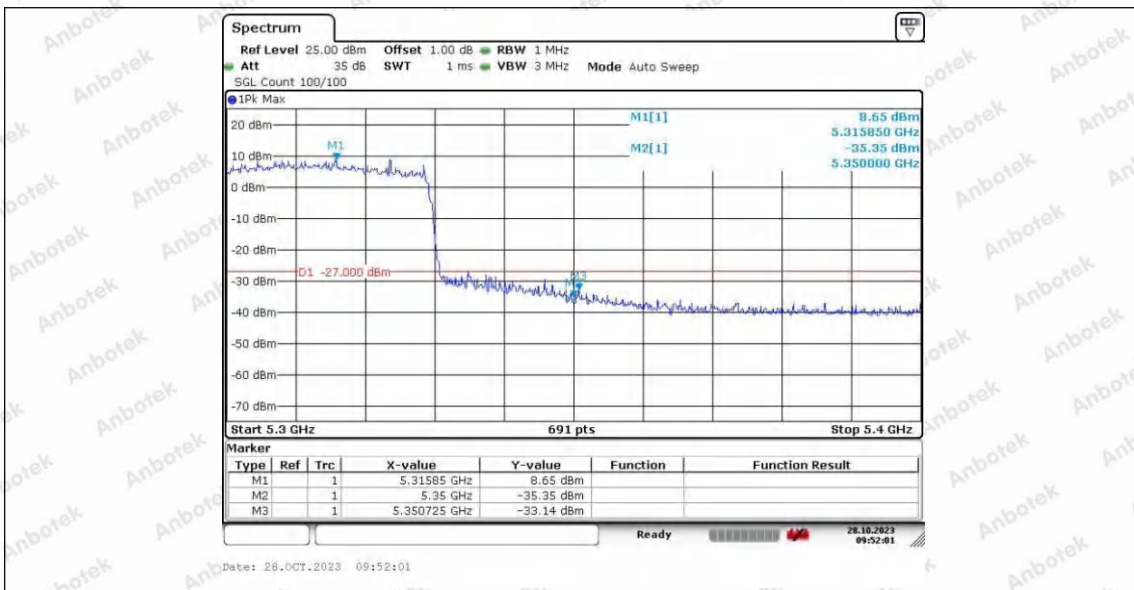

Hotline 400-003-0500
 www.anbotek.com.cn

11AX40SISO_Ant1_Low_5270

11AX40SISO_Ant2_Low_5270

11AX40SISO_Ant1_High_5310

11AX40SISO_Ant2_High_5310

11AX80SISO_Ant1_Low_5210

Shenzhen Anbotek Compliance Laboratory Limited