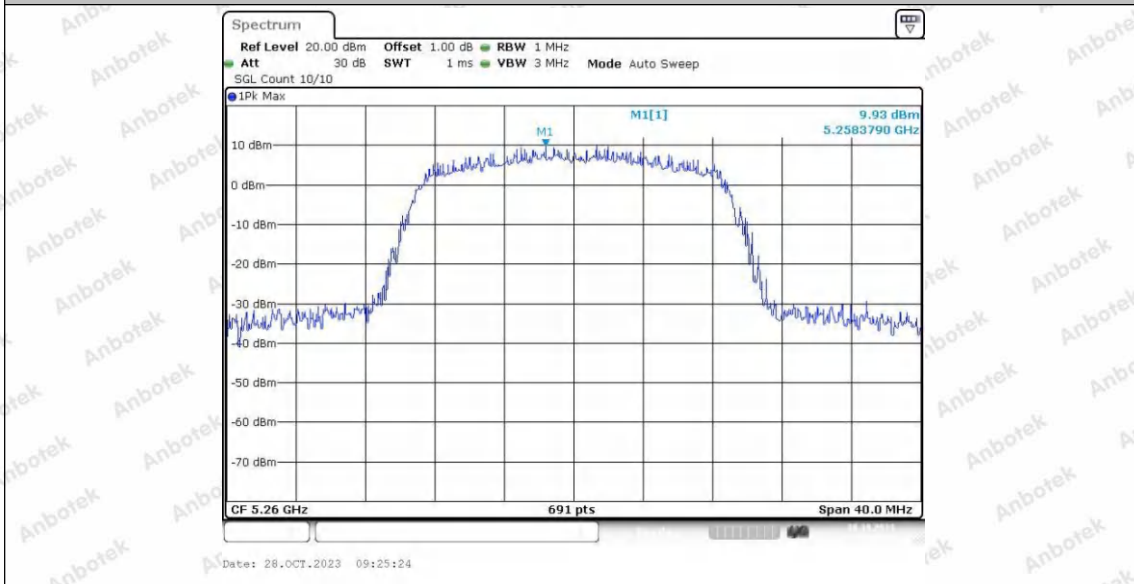

11AC20SISO_Ant1_5260