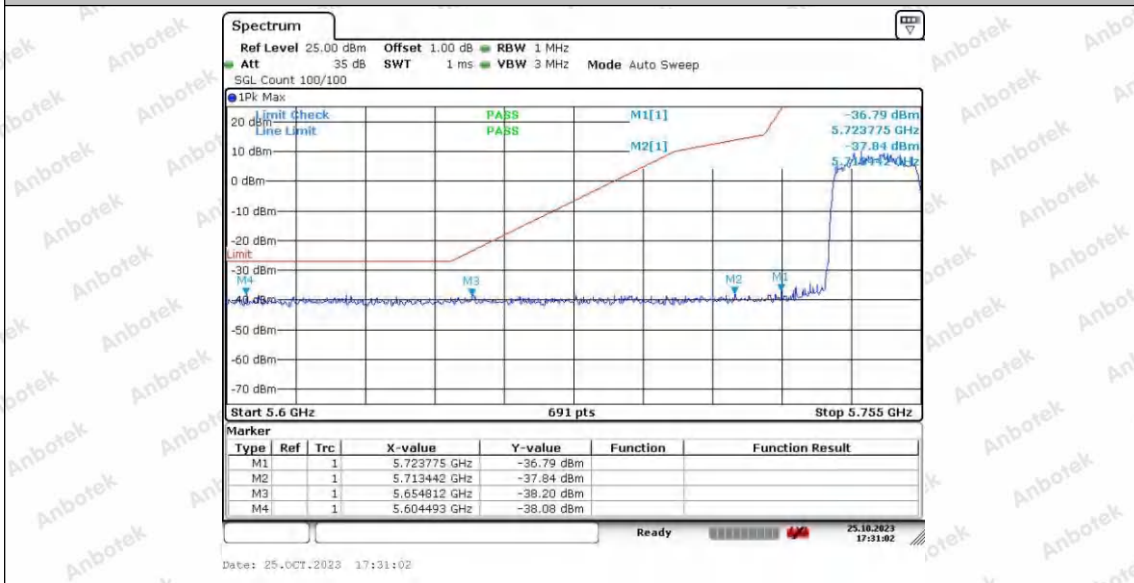

11AX20SISO_Ant1_Low_5745

Shenzhen Anbotek Compliance Laboratory Limited

Address: 1/F., Building D, Sogood Science and Technology Park, Sanwei Community, Hangcheng Street, Bao'an District, Shenzhen, Guangdong, China.
Tel: (86) 0755-26066440 Fax: (86) 0755-26014772 Email: service@anbotek.com

Hotline
400-003-0500
www.anbotek.com.cn