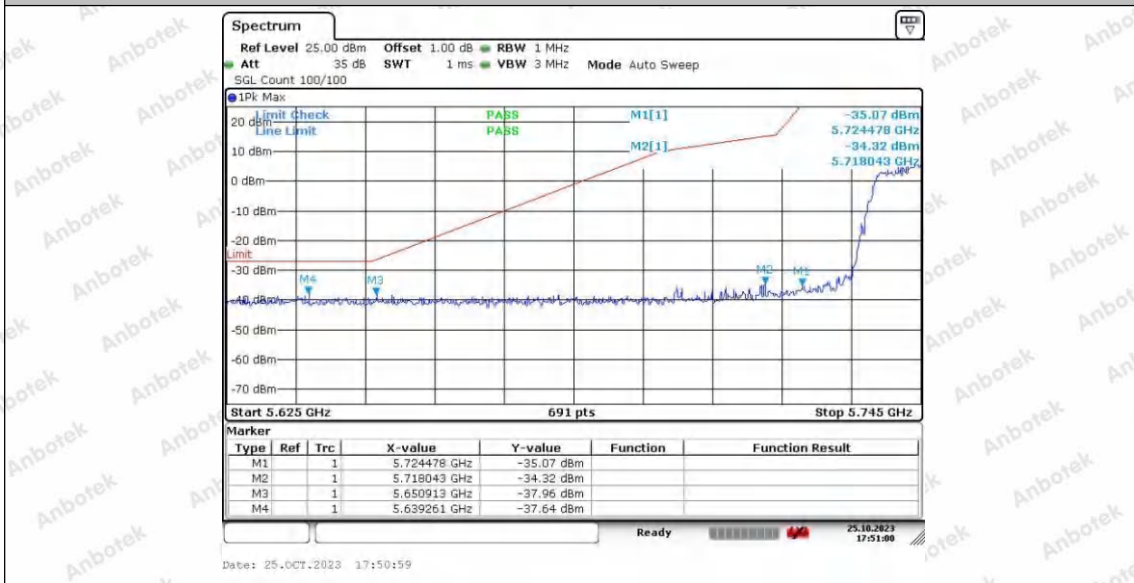

Hotline
 400-003-0500
 www.anbotek.com.cn

11N40SISO_Ant1_Low_5755

11N40SISO_Ant2_Low_5755

Shenzhen Anbotek Compliance Laboratory Limited

Address: 1/F., Building D, Sogood Science and Technology Park, Sanwei Community, Hangcheng Street, Bao'an District, Shenzhen, Guangdong, China.
 Tel: (86) 0755-26066440 Fax: (86) 0755-26014772 Email: service@anbotek.com