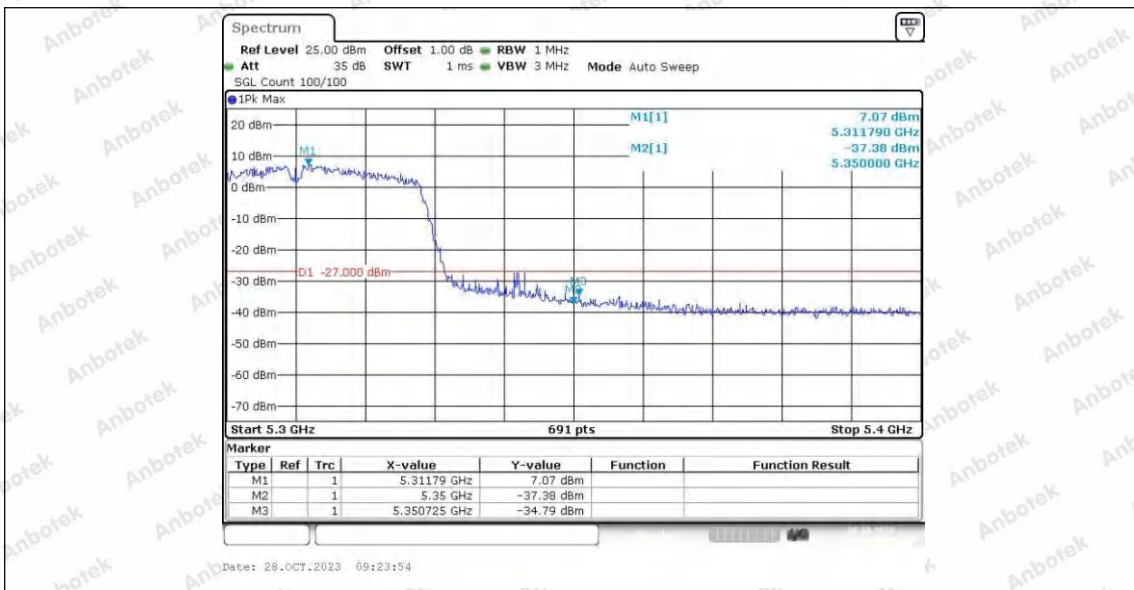

Shenzhen Anbotek Compliance Laboratory Limited

Address: 1/F., Building D, Sogood Science and Technology Park, Sanwei Community, Hangcheng Street, Bao'an District, Shenzhen, Guangdong, China.
Tel: (86) 0755-26066440 Fax: (86) 0755-26014772 Email: service@anbotek.com

Hotline 400-003-0500
www.anbotek.com.cn