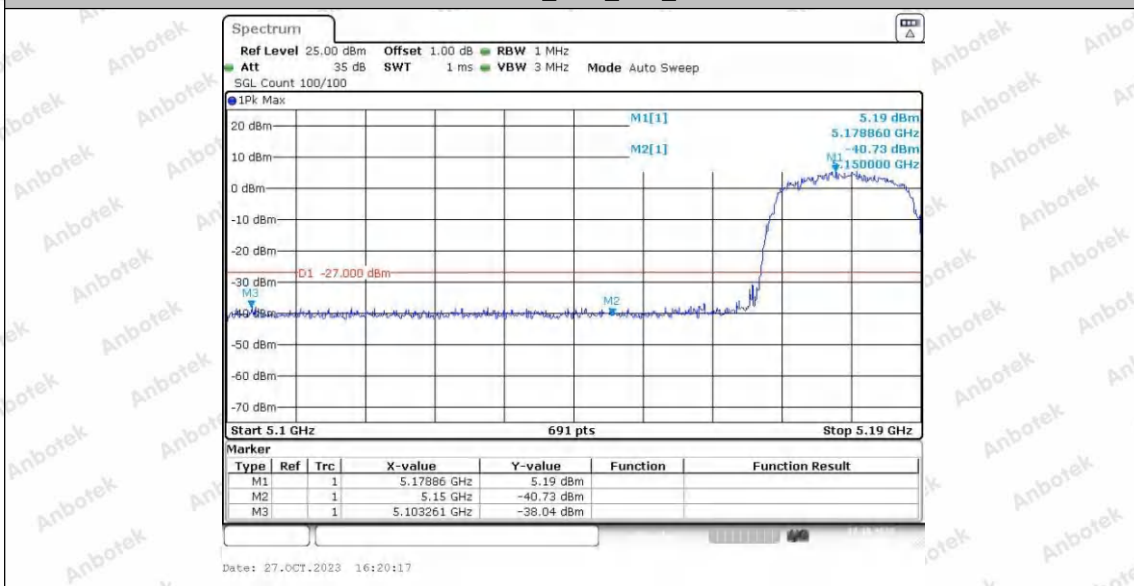

11N20SISO_Ant2_Low_5180

Shenzhen Anbotek Compliance Laboratory Limited

Address: 1/F., Building D, Sogood Science and Technology Park, Sanwei Community, Hangcheng Street, Bao'an District, Shenzhen, Guangdong, China.
Tel: (86) 0755-26066440 Fax: (86) 0755-26014772 Email: service@anbotek.com

Hotline 400-003-0500
www.anbotek.com.cn