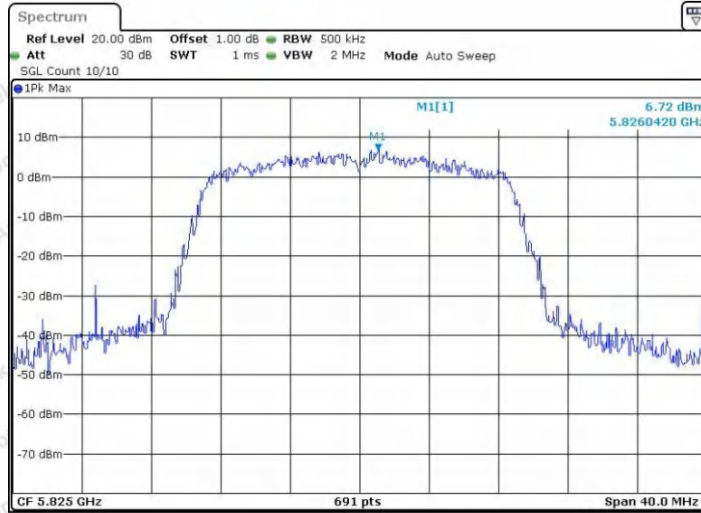

Hotline
400-003-0500
www.anbotek.com.cn

11N20SISO_Ant1_5825

Date: 25.OCT.2023 17:05:26

11N20SISO_Ant2_5825

Date: 25.OCT.2023 17:49:00

11N40SISO_Ant1_5755

Shenzhen Anbotek Compliance Laboratory Limited

Address: 1/F., Building D, Sogood Science and Technology Park, Sanwei Community, Hangcheng Street, Bao'an District, Shenzhen, Guangdong, China.
Tel: (86) 0755-26066440 Fax: (86) 0755-26014772 Email: service@anbotek.com