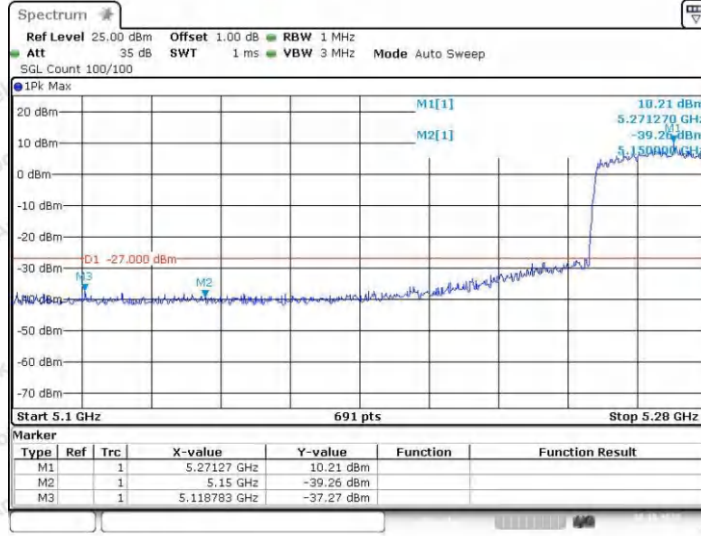

Hotline 400-003-0500
 www.anbotek.com.cn

11AX40SISO_Ant1_Low_5270

11AX40SISO_Ant2_Low_5270

11AX40SISO_Ant1_High_5310

11AX40SISO_Ant2_High_5310

11AX80SISO_Ant1_Low_5210

Shenzhen Anbotek Compliance Laboratory Limited