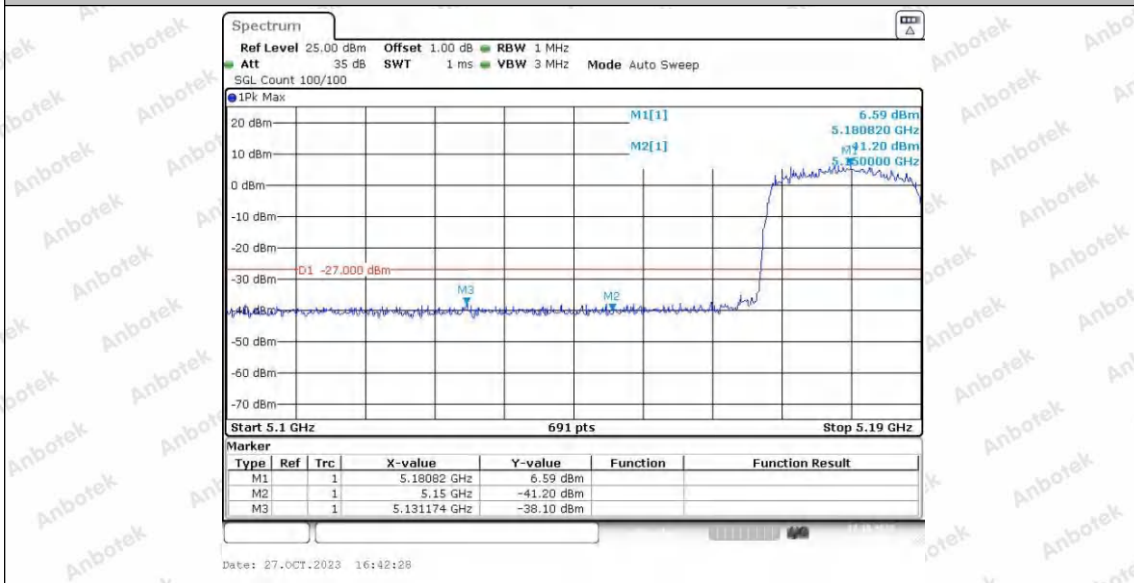

11AX20SISO_Ant2_Low_5180

Shenzhen Anbotek Compliance Laboratory Limited

Address: 1/F., Building D, Sogood Science and Technology Park, Sanwei Community, Hangcheng Street, Bao'an District, Shenzhen, Guangdong, China.
Tel: (86) 0755-26066440 Fax: (86) 0755-26014772 Email: service@anbotek.com

Hotline 400-003-0500
www.anbotek.com.cn