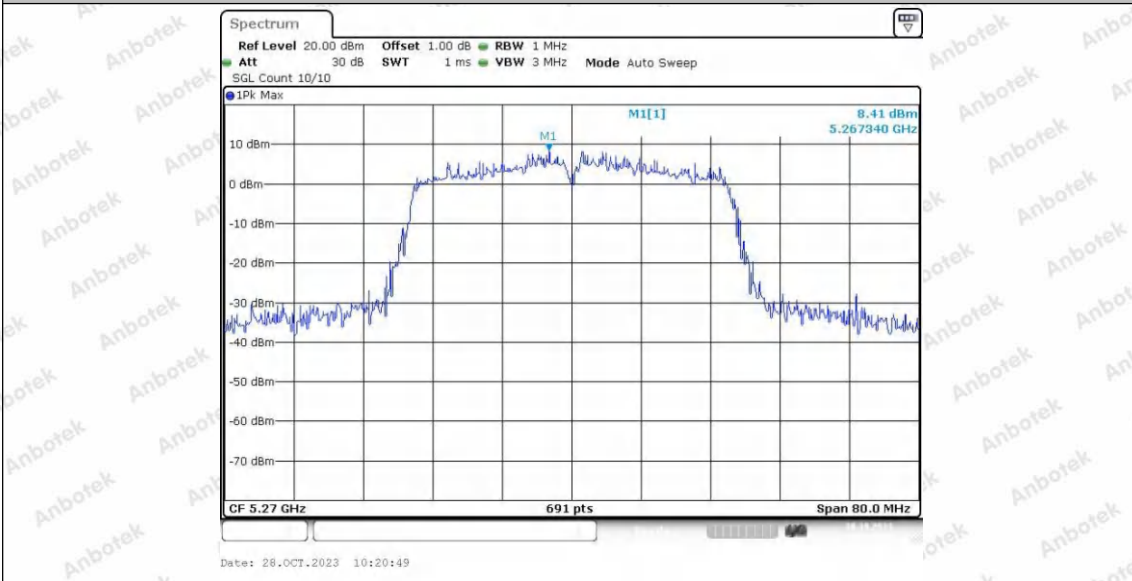

Hotline 400-003-0500
www.anbotek.com.cn

11AC40SISO_Ant1_5270

11AC40SISO_Ant2_5270

Shenzhen Anbotek Compliance Laboratory Limited

Address: 1/F., Building D, Sogood Science and Technology Park, Sanwei Community, Hangcheng Street, Bao'an District, Shenzhen, Guangdong, China.
Tel: (86) 0755-26066440 Fax: (86) 0755-26014772 Email: service@anbotek.com