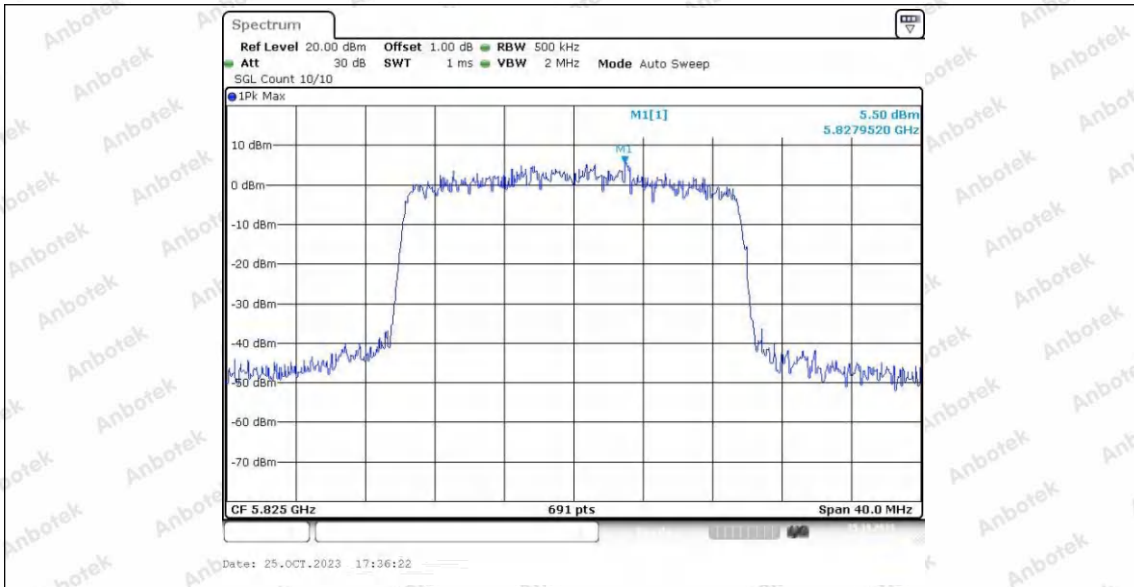

11AX20SISO_Ant1_5825