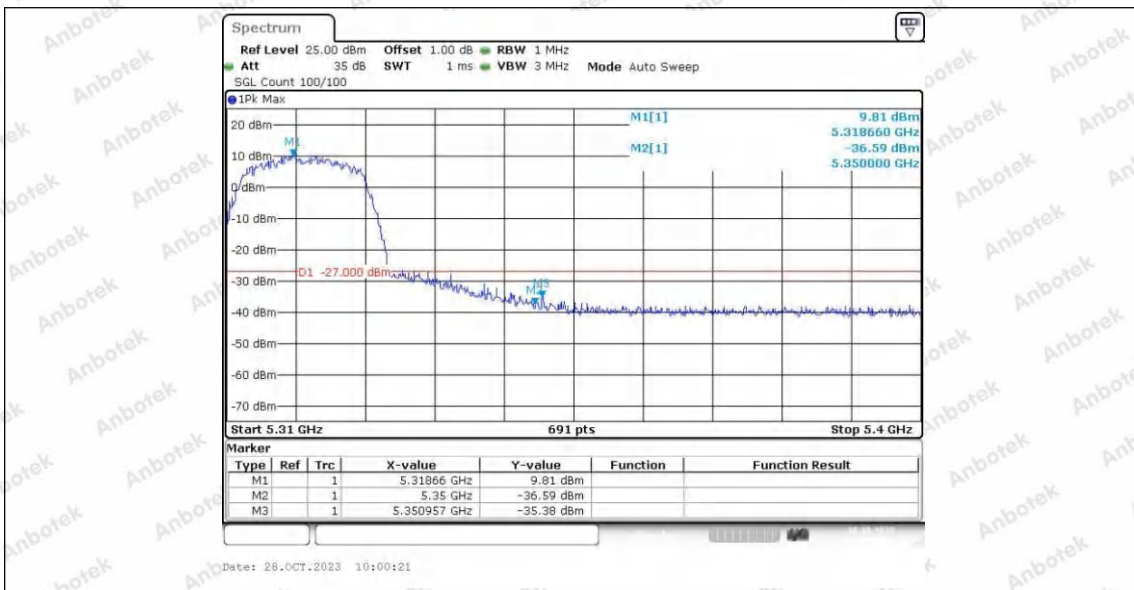

Shenzhen Anbotek Compliance Laboratory Limited

Address: 1/F., Building D, Sogood Science and Technology Park, Sanwei Community, Hangcheng Street, Bao'an District, Shenzhen, Guangdong, China.
Tel: (86) 0755-26066440 Fax: (86) 0755-26014772 Email: service@anbotek.com

Hotline 400-003-0500
www.anbotek.com.cn