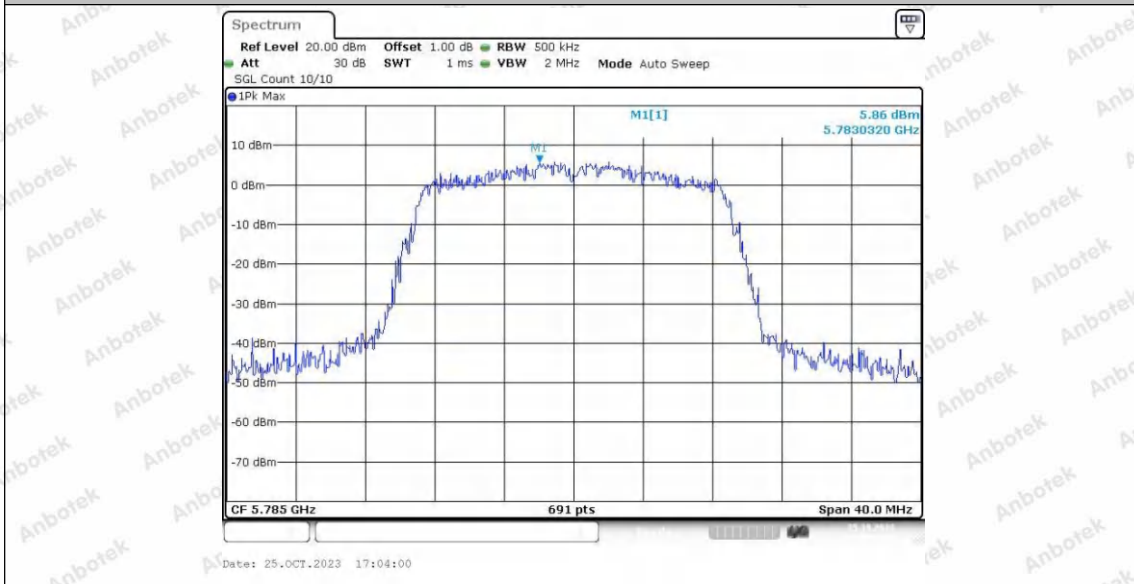

11N20SISO_Ant1_5785