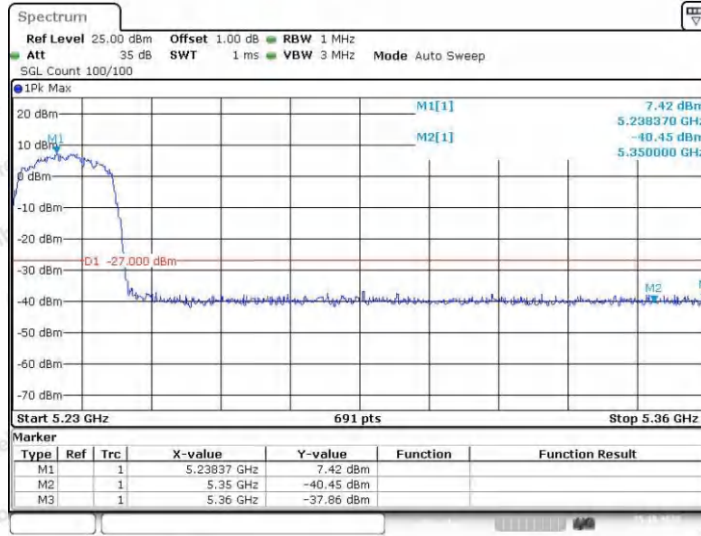

Hotline 400-003-0500
 www.anbotek.com.cn

11N20SISO_Ant1_High_5240

11N20SISO_Ant2_High_5240

11N20SISO_Ant1_Low_5260

11N20SISO_Ant2_Low_5260

11N20SISO_Ant1_High_5320

Shenzhen Anbotek Compliance Laboratory Limited