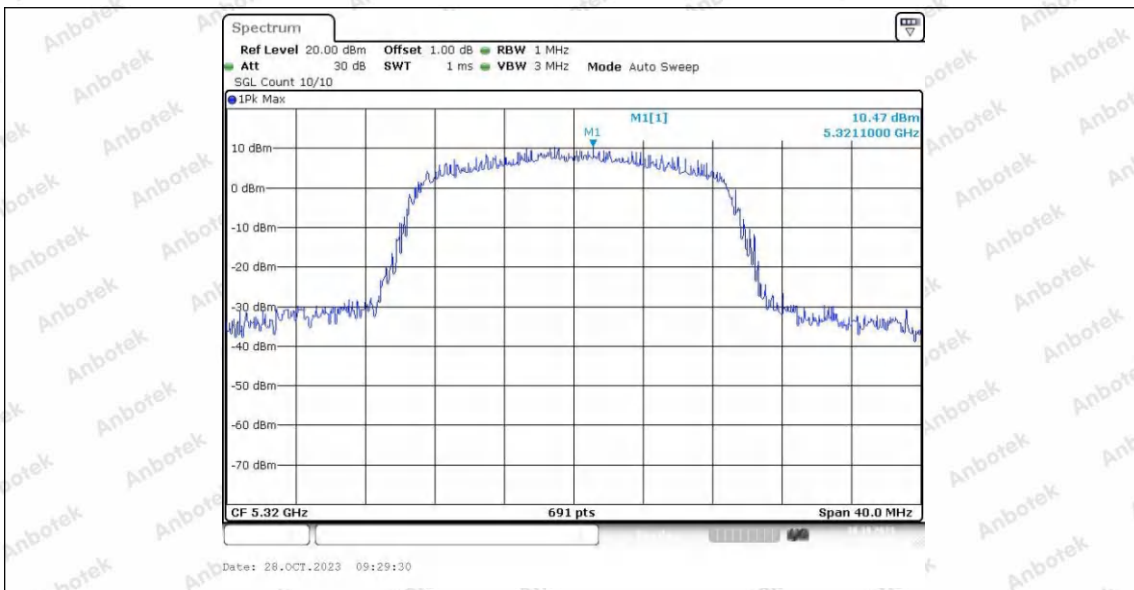

Shenzhen Anbotek Compliance Laboratory Limited

Address: 1/F., Building D, Sogood Science and Technology Park, Sanwei Community, Hangcheng Street, Bao'an District, Shenzhen, Guangdong, China.
Tel: (86) 0755-26066440 Fax: (86) 0755-26014772 Email: service@anbotek.com

Hotline
400-003-0500
www.anbotek.com.cn