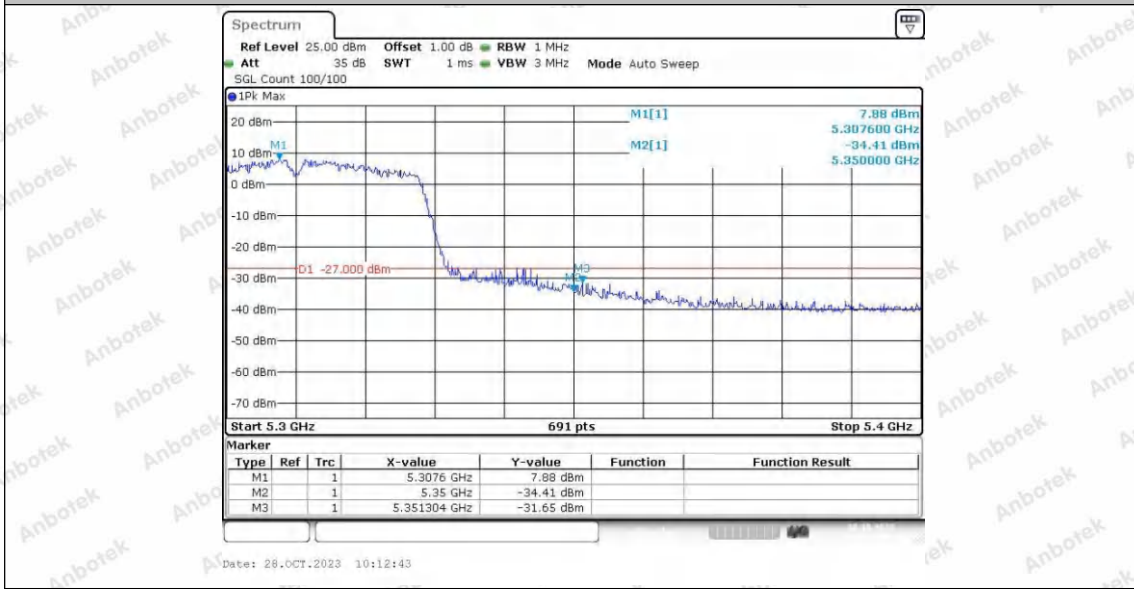

11N40SISO_Ant2_High_5310