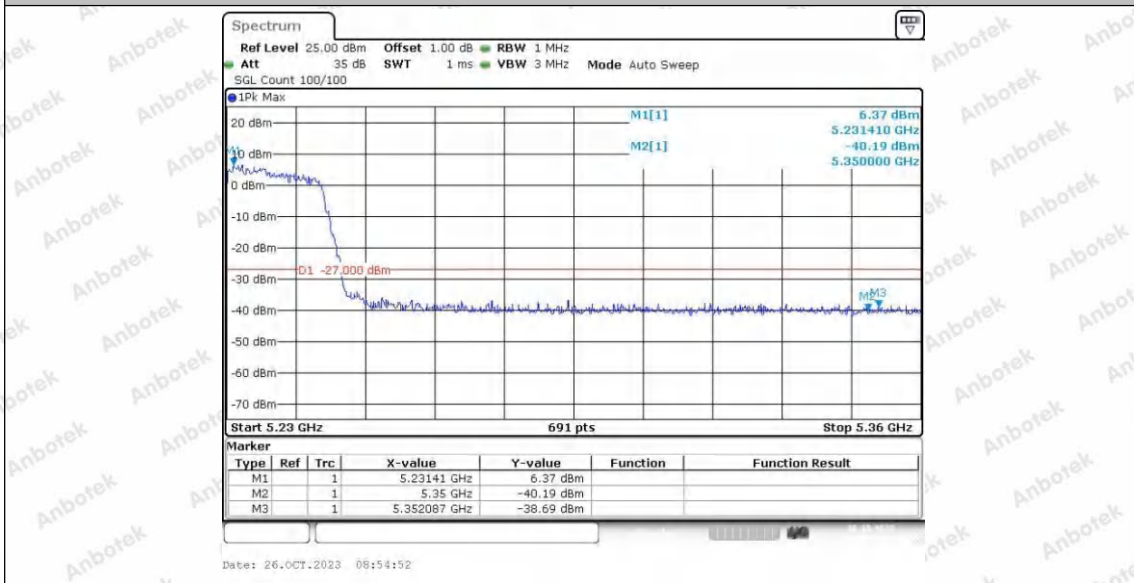

Hotline 400-003-0500
 www.anbotek.com.cn

11AC40SISO_Ant1_Low_5190

11AC40SISO_Ant2_Low_5190

11AC40SISO_Ant1_High_5230

Shenzhen Anbotek Compliance Laboratory Limited

Address: 1/F., Building D, Sogood Science and Technology Park, Sanwei Community, Hangcheng Street, Bao'an District, Shenzhen, Guangdong, China.
 Tel: (86) 0755-26066440 Fax: (86) 0755-26014772 Email: service@anbotek.com