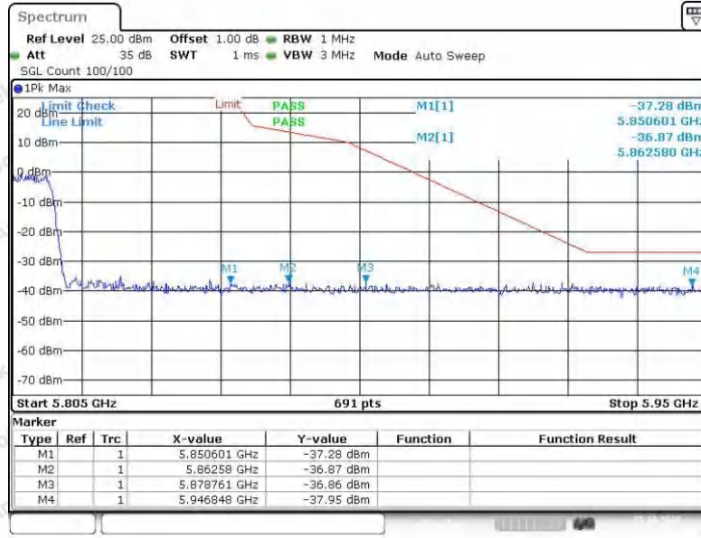

Hotline 400-003-0500
 www.anbotek.com.cn

11AC80SISO_Ant1_Low_5775

Date: 25.OCT.2023 17:26:45

11AC80SISO_Ant1_High_5775

Date: 25.OCT.2023 17:27:00

11AC80SISO_Ant2_Low_5775

Shenzhen Anbotek Compliance Laboratory Limited