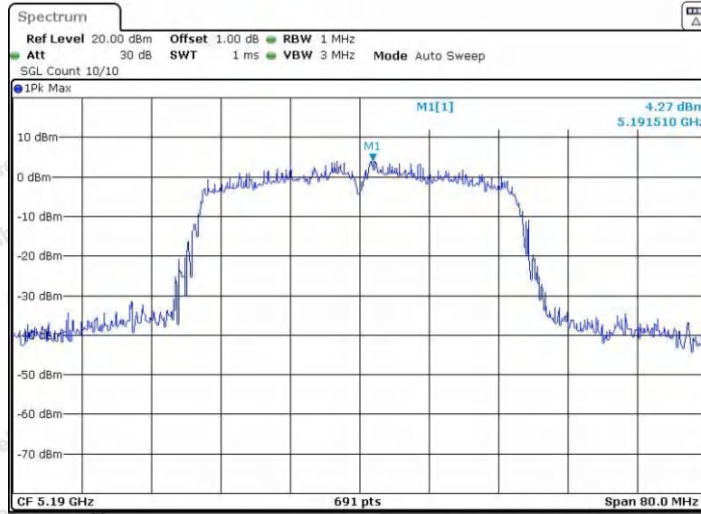

11N40SISO_Ant2_5190