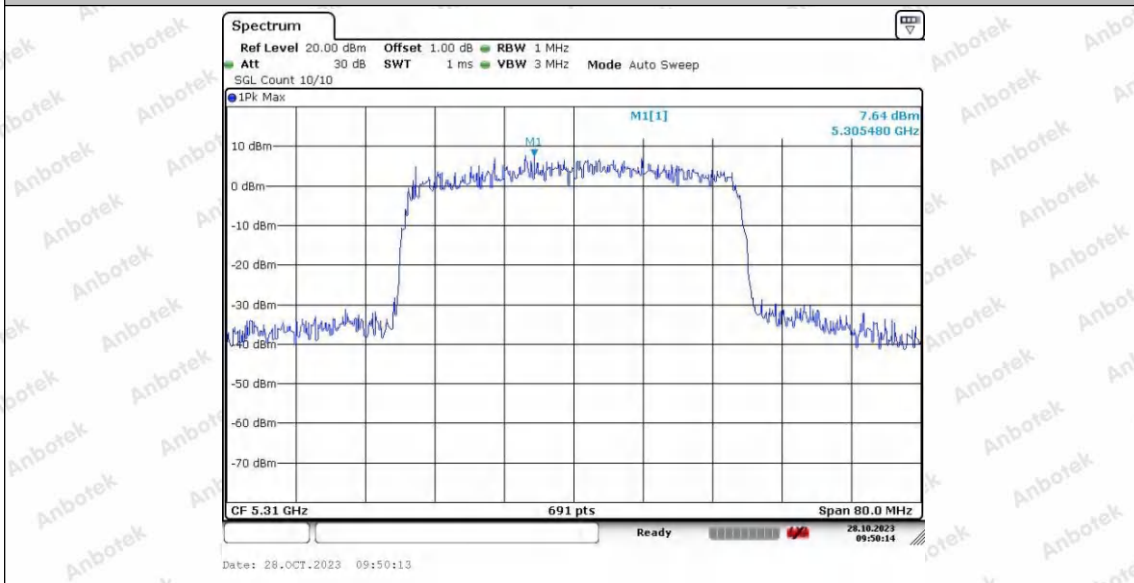

Hotline
400-003-0500
www.anbotek.com.cn

11AX40SISO_Ant2_5270

11AX40SISO_Ant1_5310

Shenzhen Anbotek Compliance Laboratory Limited

Address: 1/F., Building D, Sogood Science and Technology Park, Sanwei Community, Hangcheng Street, Bao'an District, Shenzhen, Guangdong, China.
Tel: (86) 0755-26066440 Fax: (86) 0755-26014772 Email: service@anbotek.com