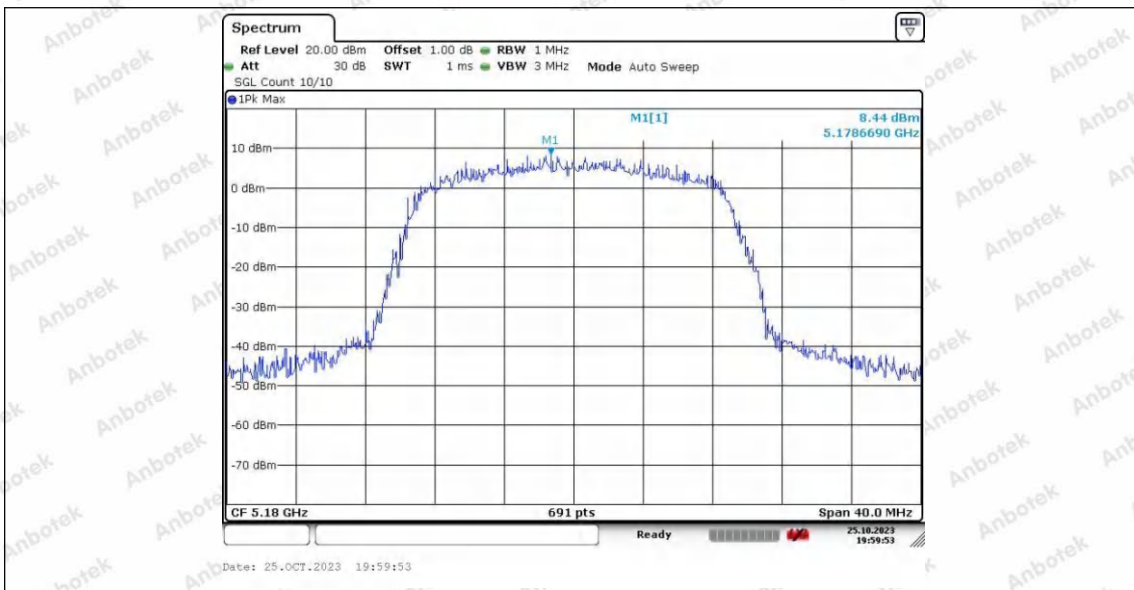

11AC20SISO_Ant1_5180