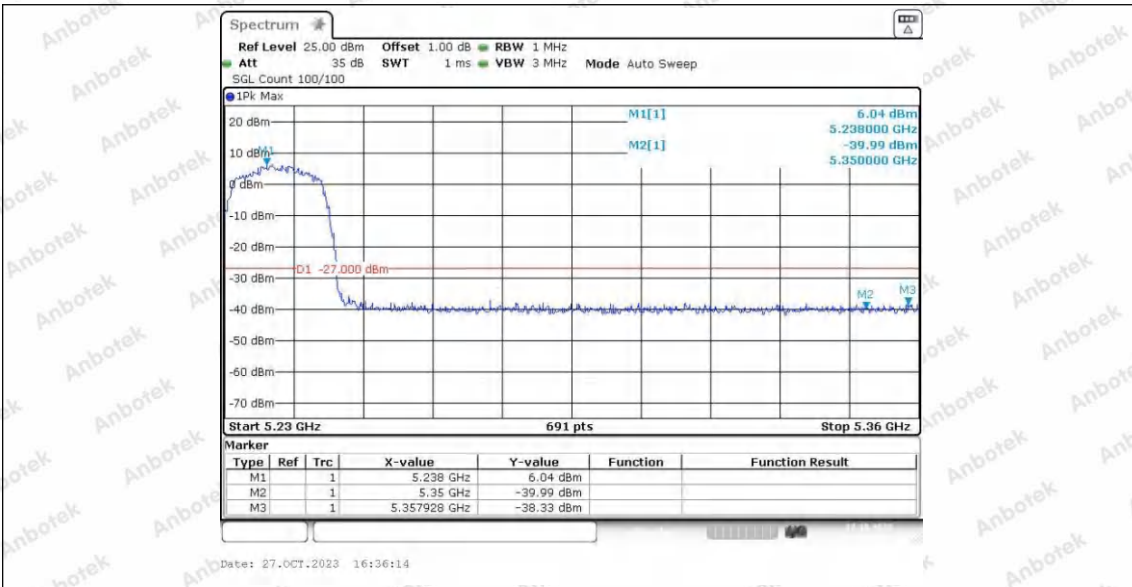

Shenzhen Anbotek Compliance Laboratory Limited

Address: 1/F., Building D, Sogood Science and Technology Park, Sanwei Community, Hangcheng Street, Bao'an District, Shenzhen, Guangdong, China.
Tel: (86) 0755-26066440 Fax: (86) 0755-26014772 Email: service@anbotek.com

Hotline 400-003-0500
www.anbotek.com.cn