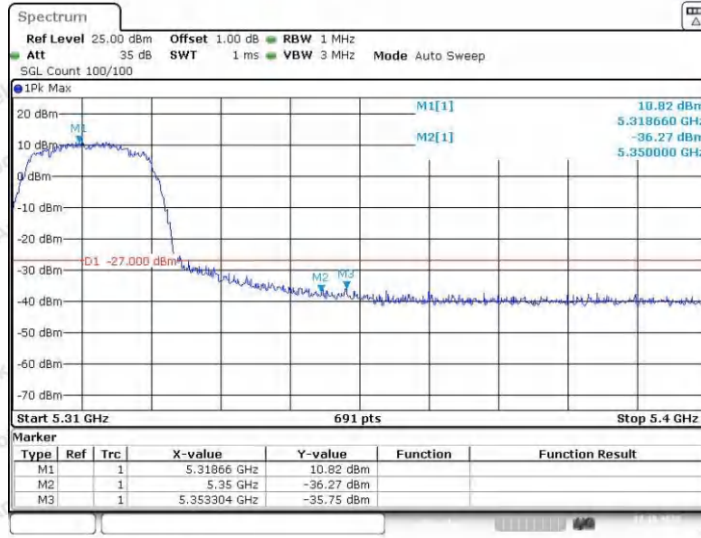

11A_Ant1_High_5320

11A_Ant2_High_5320

Shenzhen Anbotek Compliance Laboratory Limited

Address: 1/F., Building D, Sogood Science and Technology Park, Sanwei Community, Hangcheng Street, Bao'an District, Shenzhen, Guangdong, China.
Tel: (86) 0755-26066440 Fax: (86) 0755-26014772 Email: service@anbotek.com

Hotline
400-003-0500
www.anbotek.com.cn