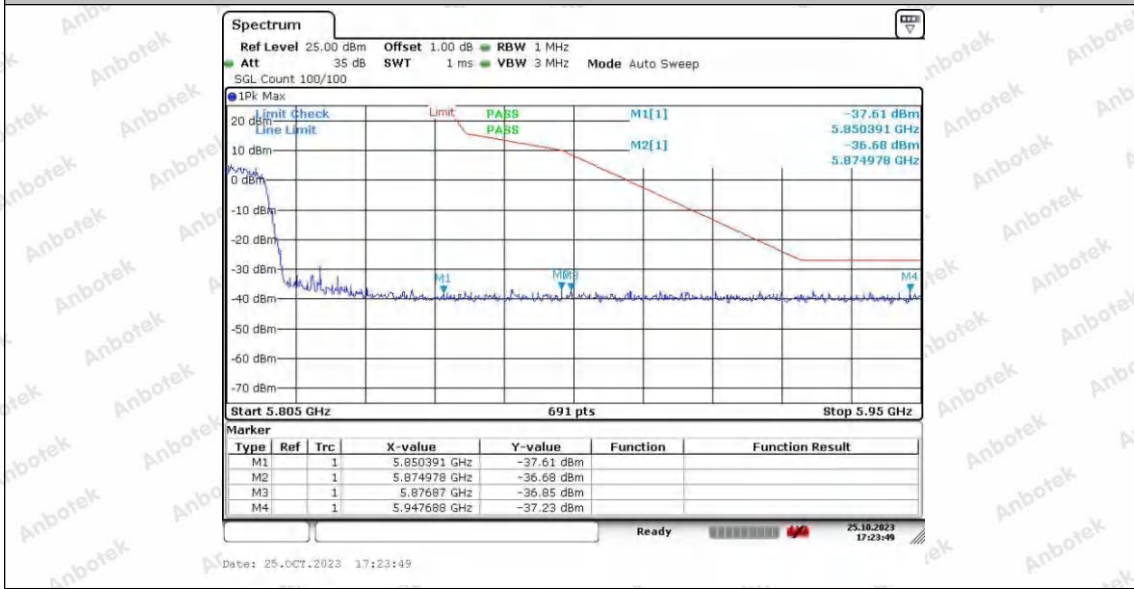

11AC40SISO_Ant1_High_5795