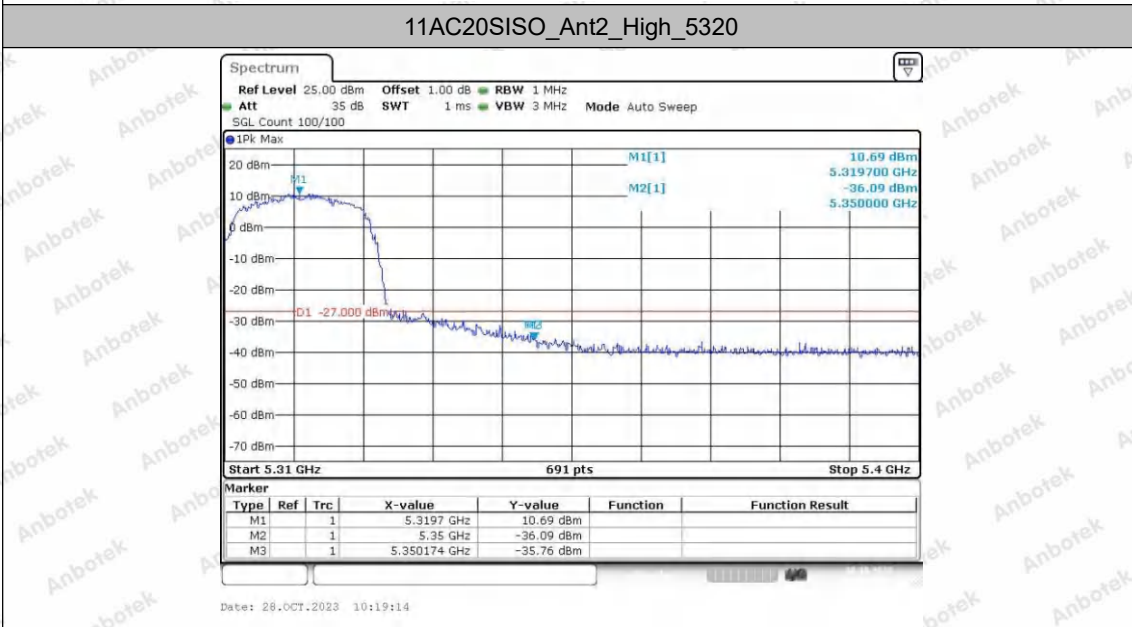

11AC40SISO_Ant1_Low_5190