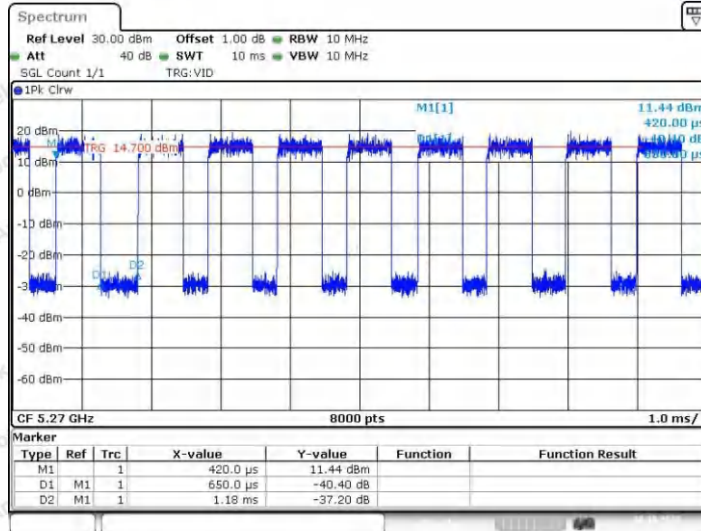

11AC40SISO_Ant2_5270

Date: 28.OCT.2023 10:20:00

11AC40SISO_Ant1_5310