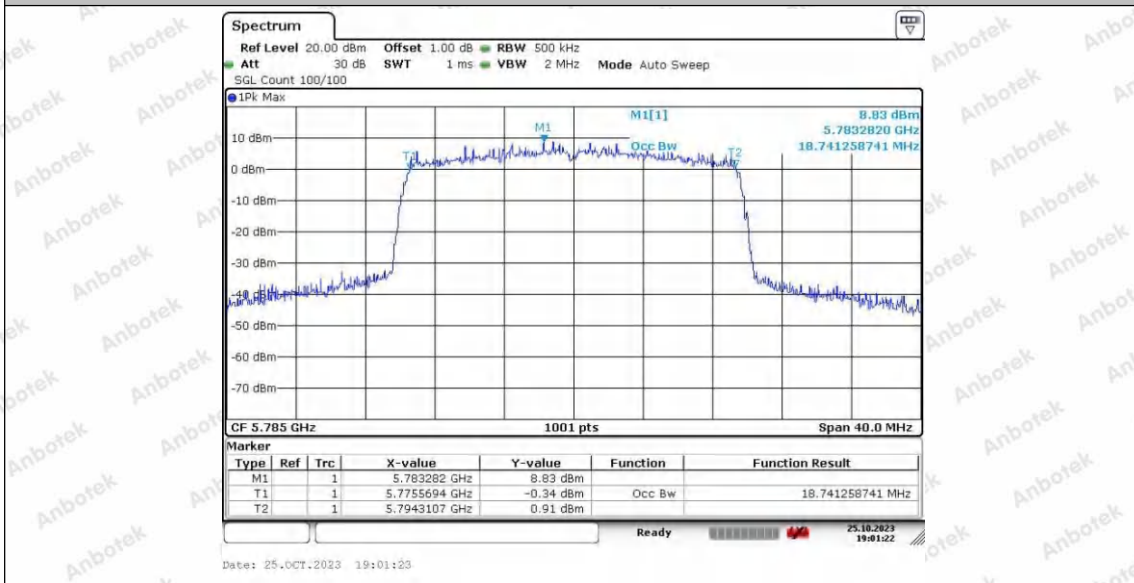

Hotline 400-003-0500  
 www.anbotek.com.cn

11AX20SISO\_Ant1\_5785

11AX20SISO\_Ant2\_5785