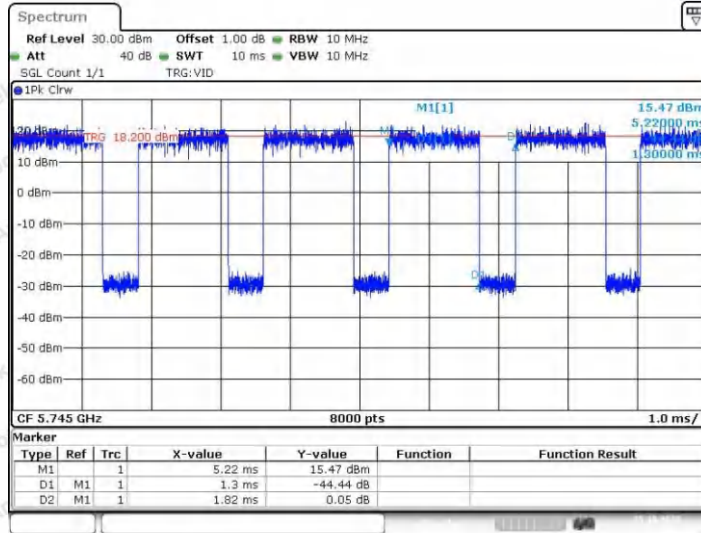

11AC20SISO_Ant2_5745

Date: 25.OCT.2023 17:53:28

11AC20SISO_Ant1_5785

Shenzhen Anbotek Compliance Laboratory Limited

Address: 1/F., Building D, Sogood Science and Technology Park, Sanwei Community, Hangcheng Street, Bao'an District, Shenzhen, Guangdong, China.
Tel: (86) 0755-26066440 Fax: (86) 0755-26014772 Email: service@anbotek.com

Hotline 400-003-0500
www.anbotek.com.cn