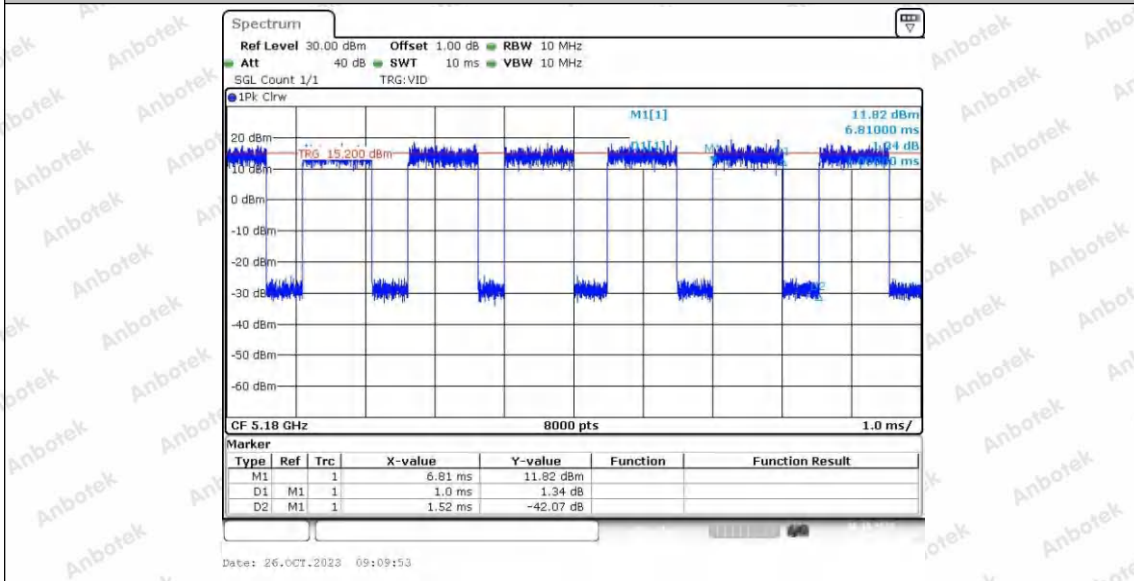

11AX20SISO_Ant1_5180

Shenzhen Anbotek Compliance Laboratory Limited

Address: 1/F., Building D, Sogood Science and Technology Park, Sanwei Community, Hangcheng Street, Bao'an District, Shenzhen, Guangdong, China.
Tel: (86) 0755-26066440 Fax: (86) 0755-26014772 Email: service@anbotek.com

Hotline 400-003-0500
www.anbotek.com.cn