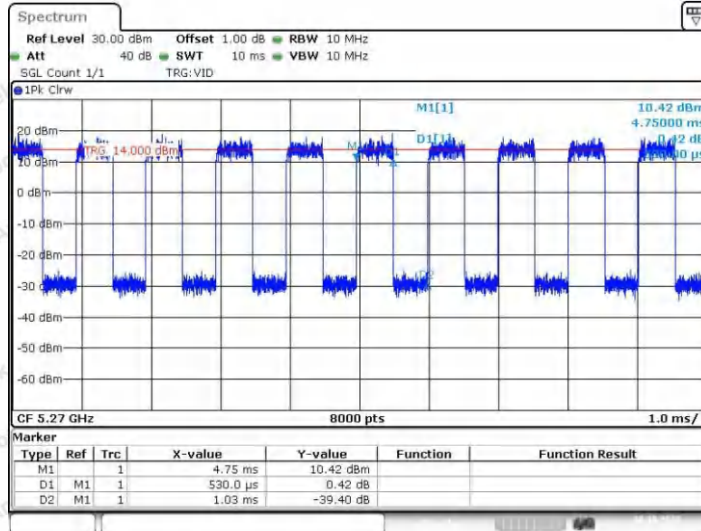

11AX40SISO_Ant1_5270

Date: 28.OCT.2023 09:47:57

11AX40SISO_Ant2_5270