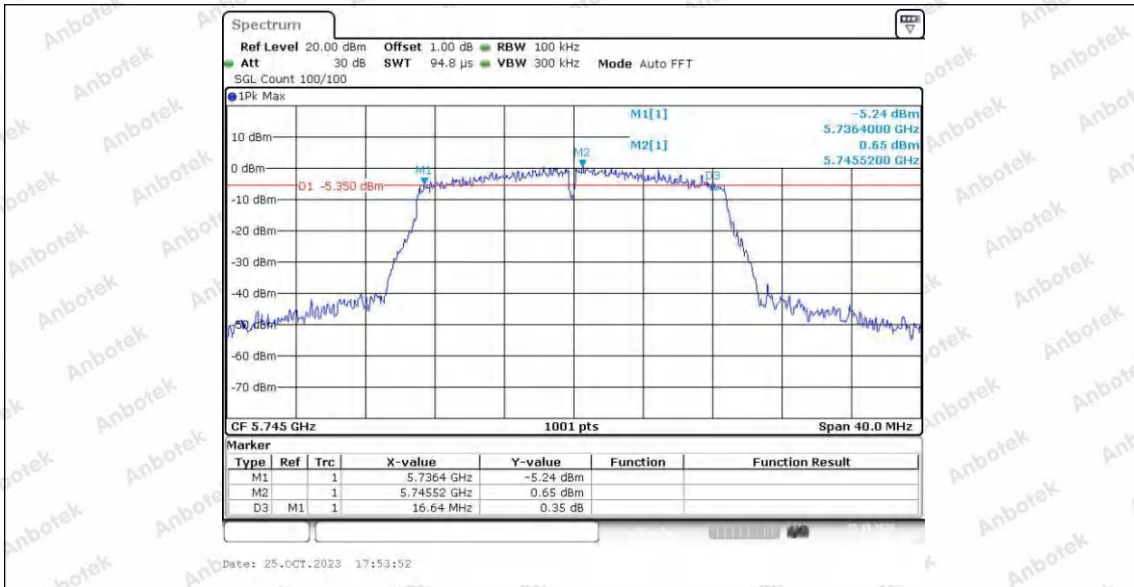

Shenzhen Anbotek Compliance Laboratory Limited

Address: 1/F., Building D, Sogood Science and Technology Park, Sanwei Community, Hangcheng Street, Bao'an District, Shenzhen, Guangdong, China.
Tel: (86) 0755-26066440 Fax: (86) 0755-26014772 Email: service@anbotek.com

Hotline 400-003-0500
www.anbotek.com.cn