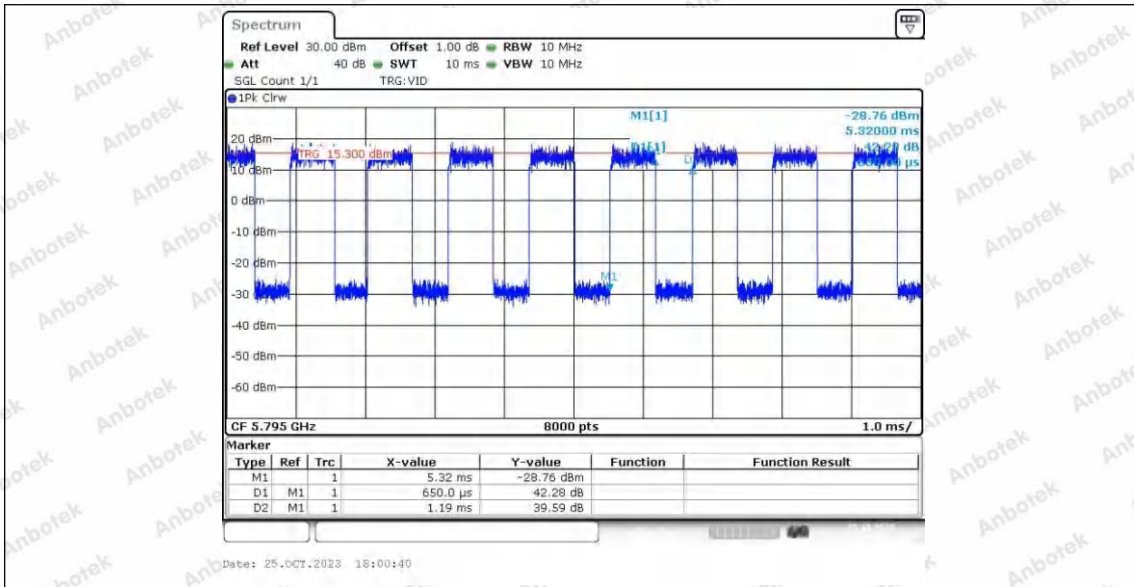

Shenzhen Anbotek Compliance Laboratory Limited

Address: 1/F., Building D, Sogood Science and Technology Park, Sanwei Community, Hangcheng Street, Bao'an District, Shenzhen, Guangdong, China.
Tel: (86) 0755-26066440 Fax: (86) 0755-26014772 Email: service@anbotek.com

Hotline 400-003-0500
www.anbotek.com.cn