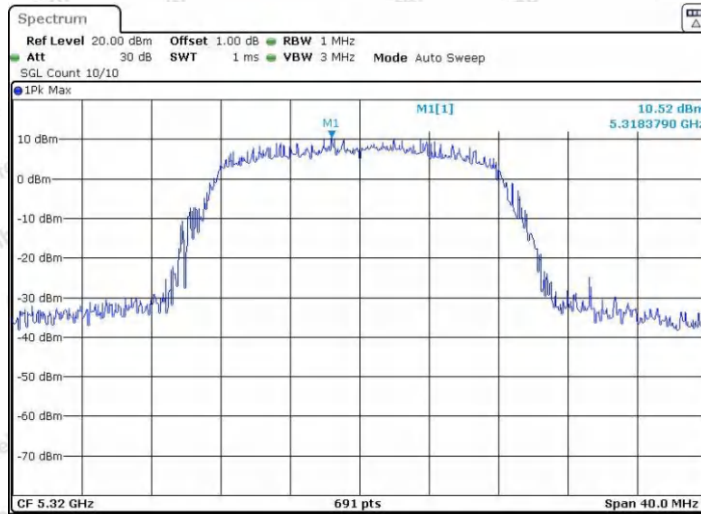

11A_Ant1_5320

Date: 27.OCT.2023 17:24:32