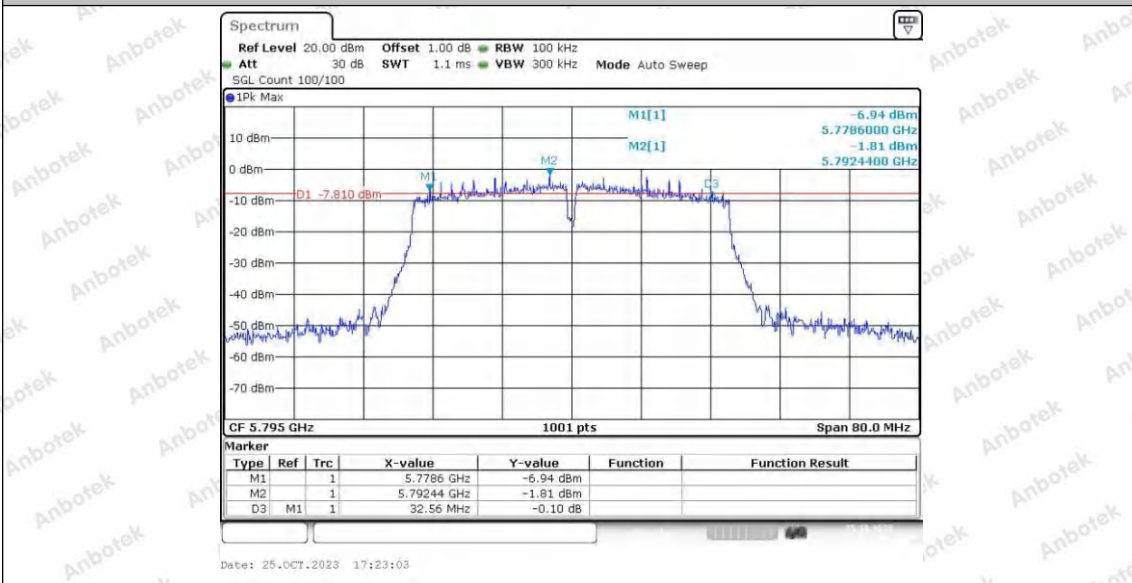

Hotline  
 400-003-0500  
 www.anbotek.com.cn

11AC40SISO\_Ant2\_5755

11AC40SISO\_Ant1\_5795