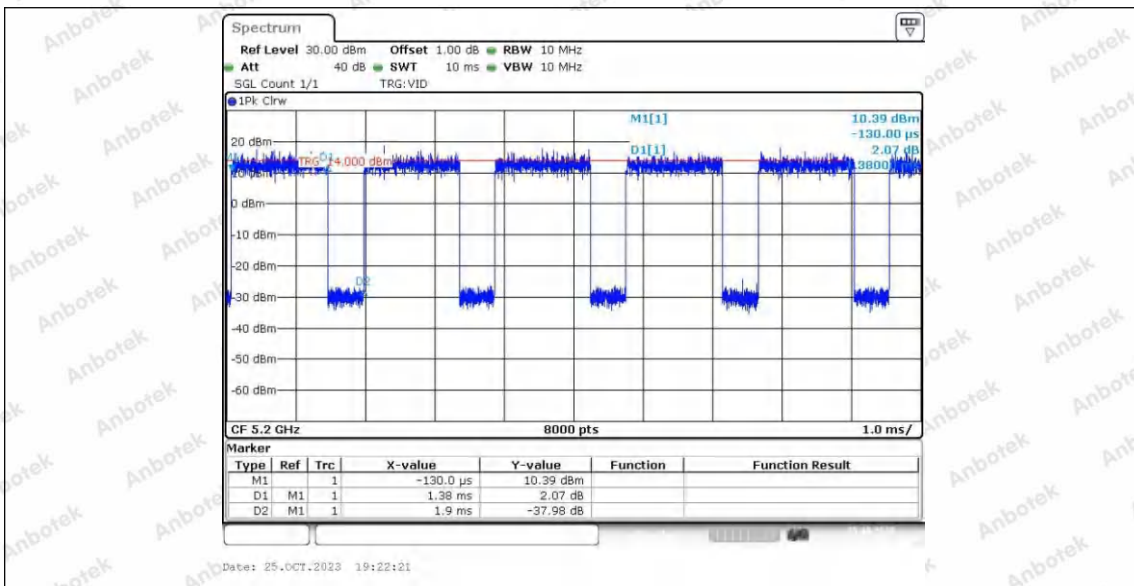

Shenzhen Anbotek Compliance Laboratory Limited

Address: 1/F., Building D, Sogood Science and Technology Park, Sanwei Community, Hangcheng Street, Bao'an District, Shenzhen, Guangdong, China.
Tel: (86) 0755-26066440 Fax: (86) 0755-26014772 Email: service@anbotek.com

Hotline 400-003-0500
www.anbotek.com.cn