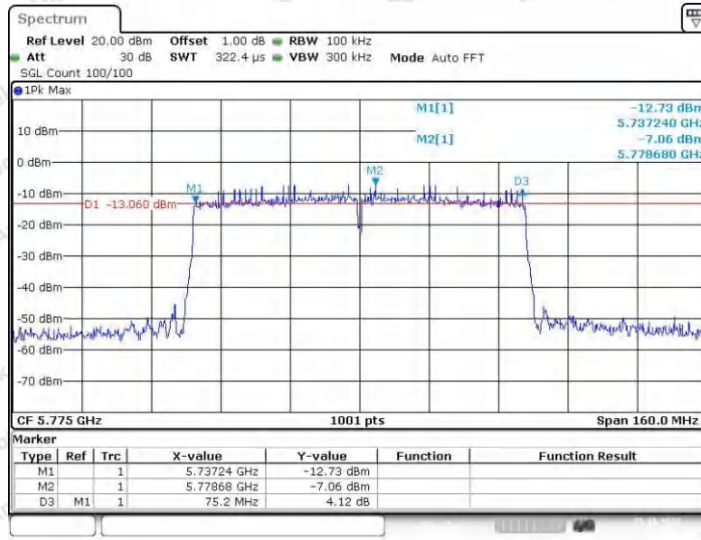

11AC80SISO_Ant1_5775

11AC80SISO_Ant2_5775

Shenzhen Anbotek Compliance Laboratory Limited

Address: 1/F., Building D, Sogood Science and Technology Park, Sanwei Community, Hangcheng Street, Bao'an District, Shenzhen, Guangdong, China.
Tel: (86) 0755-26066440 Fax: (86) 0755-26014772 Email: service@anbotek.com

Hotline
400-003-0500
www.anbotek.com.cn