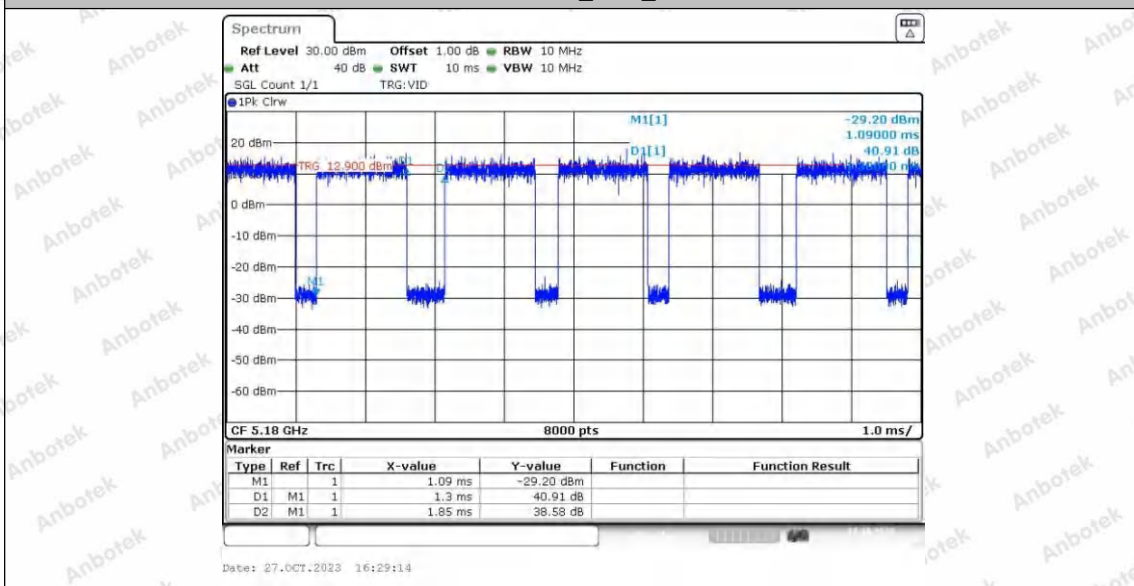

11AC20SISO_Ant2_5180

Shenzhen Anbotek Compliance Laboratory Limited

Address: 1/F., Building D, Sogood Science and Technology Park, Sanwei Community, Hangcheng Street, Bao'an District, Shenzhen, Guangdong, China.
Tel: (86) 0755-26066440 Fax: (86) 0755-26014772 Email: service@anbotek.com

Hotline 400-003-0500
www.anbotek.com.cn