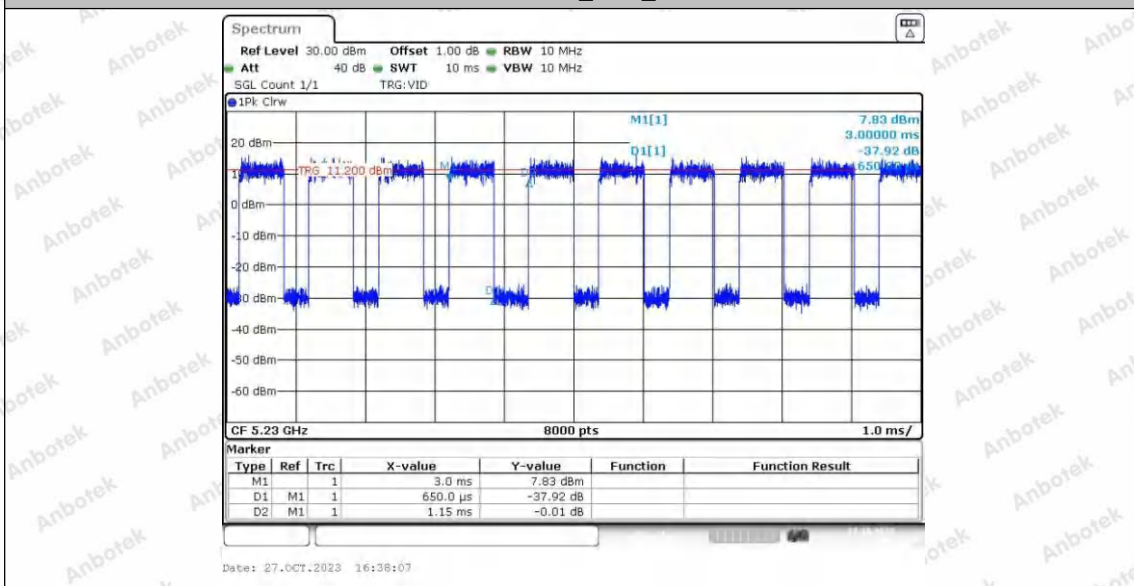

11AC40SISO_Ant2_5230

Shenzhen Anbotek Compliance Laboratory Limited

Address: 1/F., Building D, Sogood Science and Technology Park, Sanwei Community, Hangcheng Street, Bao'an District, Shenzhen, Guangdong, China.
Tel: (86) 0755-26066440 Fax: (86) 0755-26014772 Email: service@anbotek.com

Hotline 400-003-0500
www.anbotek.com.cn