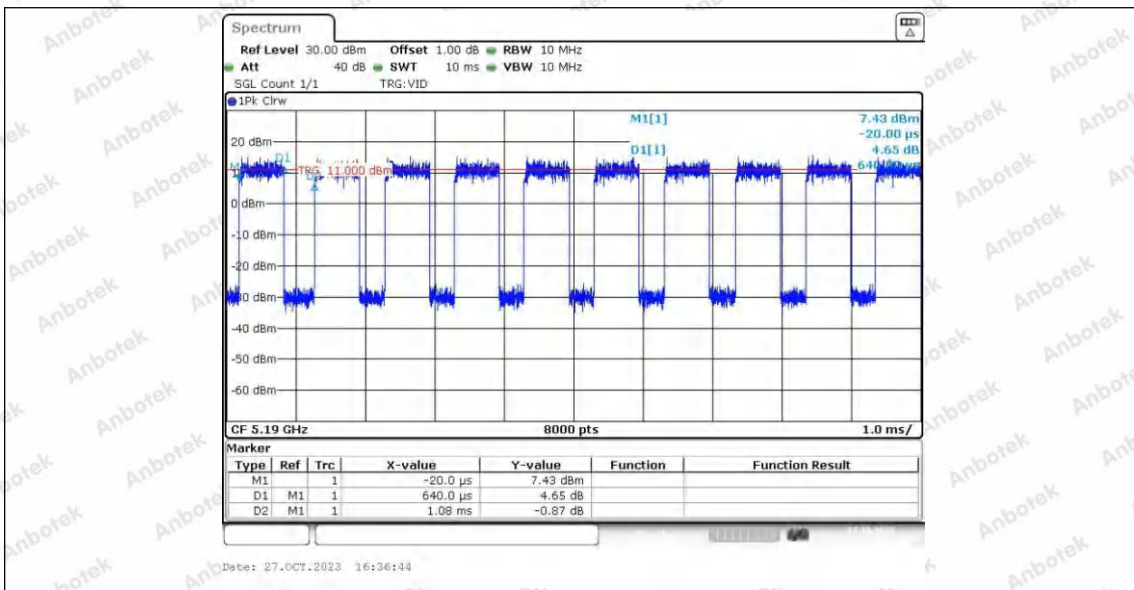

Shenzhen Anbotek Compliance Laboratory Limited

Address: 1/F., Building D, Sogood Science and Technology Park, Sanwei Community, Hangcheng Street, Bao'an District, Shenzhen, Guangdong, China.
Tel: (86) 0755-26066440 Fax: (86) 0755-26014772 Email: service@anbotek.com

Hotline 400-003-0500
www.anbotek.com.cn