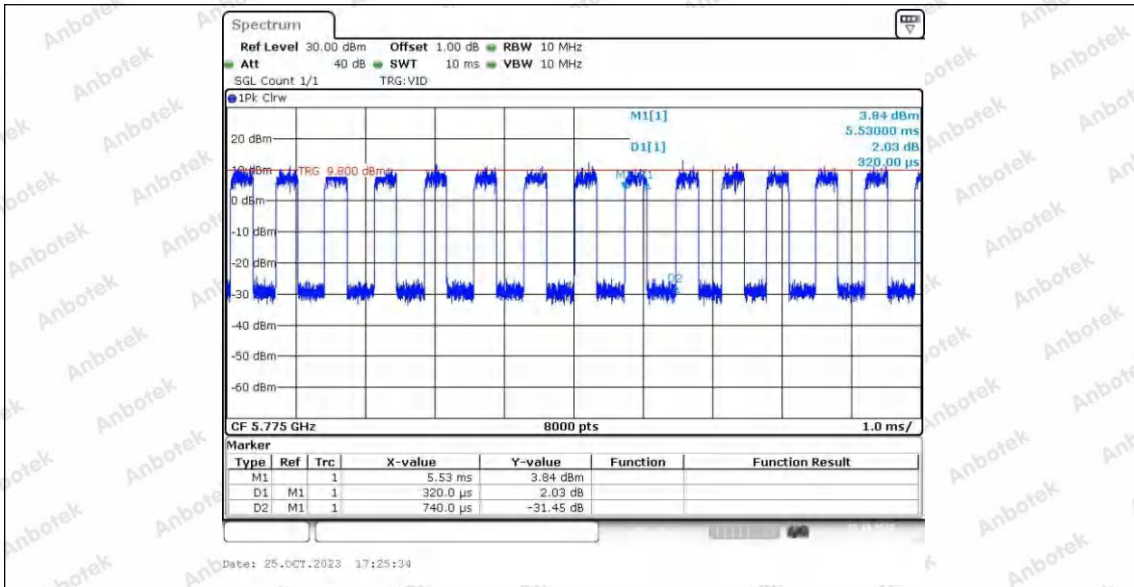

Shenzhen Anbotek Compliance Laboratory Limited

Address: 1/F., Building D, Sogood Science and Technology Park, Sanwei Community, Hangcheng Street, Bao'an District, Shenzhen, Guangdong, China.
Tel: (86) 0755-26066440 Fax: (86) 0755-26014772 Email: service@anbotek.com

Hotline 400-003-0500
www.anbotek.com.cn