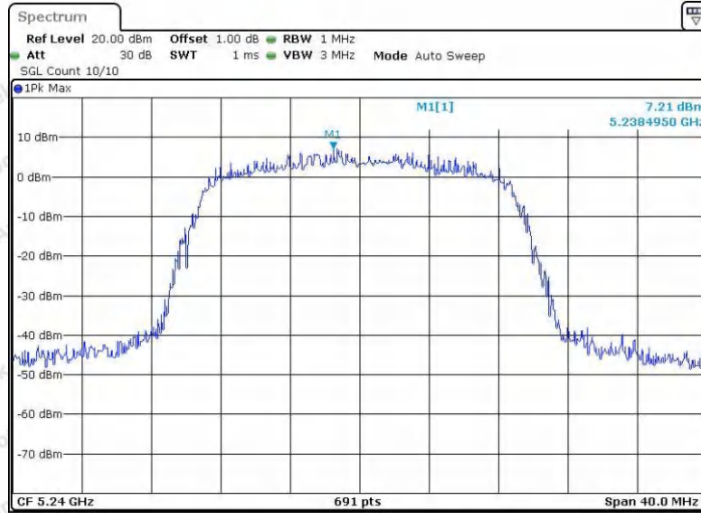

Hotline  
400-003-0500  
www.anbotek.com.cn

11N20SISO\_Ant2\_5200

Date: 27.OCT.2023 16:23:45

11N20SISO\_Ant1\_5240

Date: 25.OCT.2023 19:38:11

11N20SISO\_Ant2\_5240