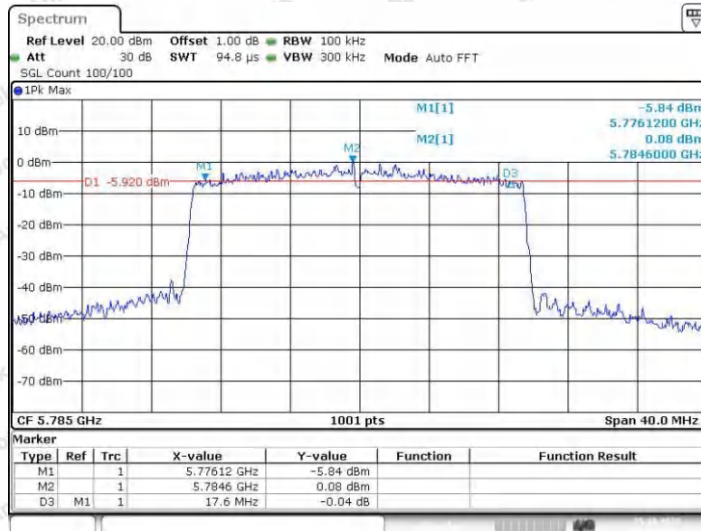

11AX20SISO_Ant2_5785

11AX20SISO_Ant1_5825

Shenzhen Anbotek Compliance Laboratory Limited

Address: 1/F., Building D, Sogood Science and Technology Park, Sanwei Community,
Hangcheng Street, Bao'an District, Shenzhen, Guangdong, China.
Tel: (86) 0755-26066440 Fax: (86) 0755-26014772 Email: service@anbotek.com

Hotline
400-003-0500
www.anbotek.com.cn