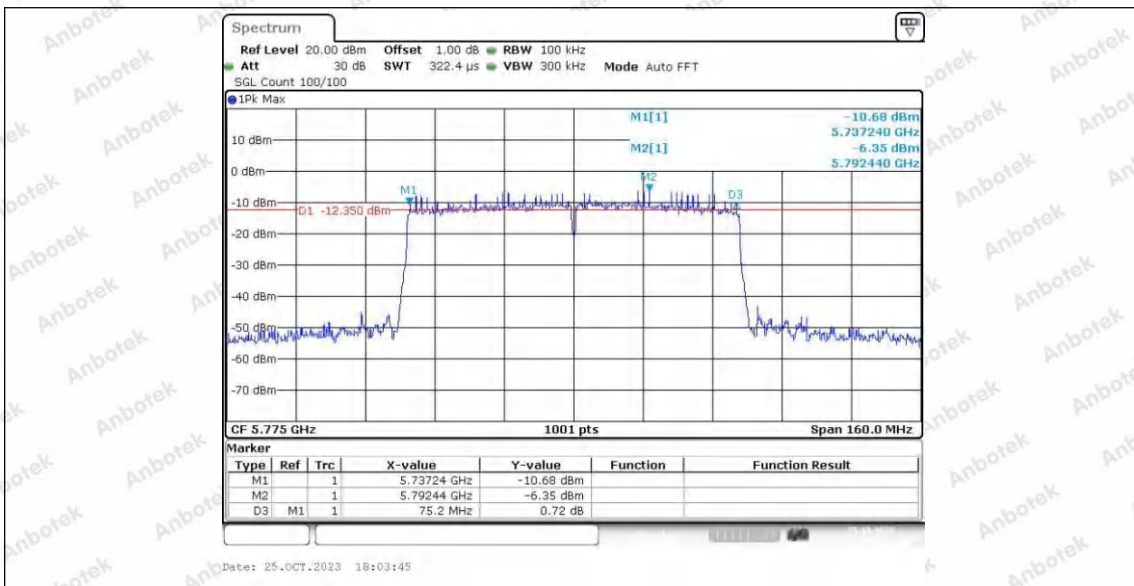

Shenzhen Anbotek Compliance Laboratory Limited

Address: 1/F., Building D, Sogood Science and Technology Park, Sanwei Community, Hangcheng Street, Bao'an District, Shenzhen, Guangdong, China.
Tel: (86) 0755-26066440 Fax: (86) 0755-26014772 Email: service@anbotek.com

Hotline 400-003-0500
www.anbotek.com.cn