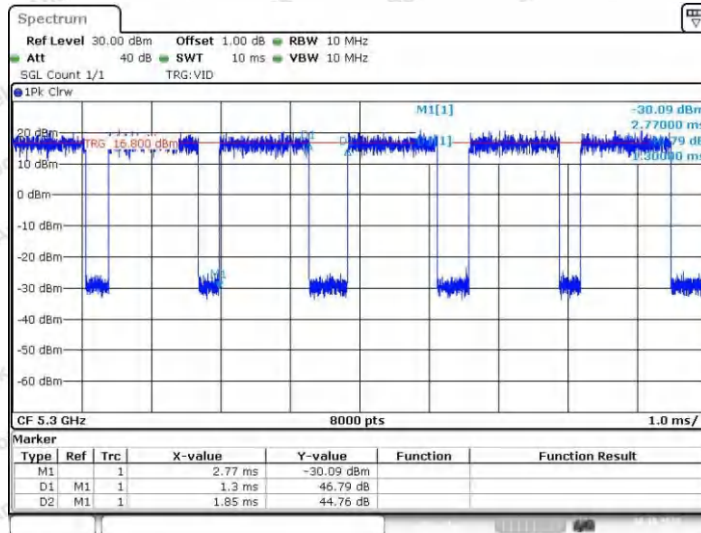

11AC20SISO_Ant1_5300

Date: 28.OCT.2023 09:27:30

11AC20SISO_Ant2_5300