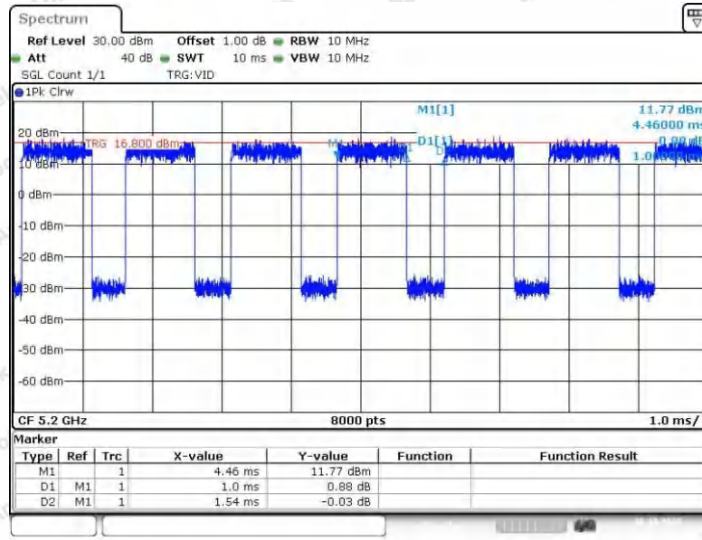

11AX20SISO_Ant1_5200

11AX20SISO_Ant2_5200

Shenzhen Anbotek Compliance Laboratory Limited

Address: 1/F., Building D, Sogood Science and Technology Park, Sanwei Community, Hangcheng Street, Bao'an District, Shenzhen, Guangdong, China.
Tel: (86) 0755-26066440 Fax: (86) 0755-26014772 Email: service@anbotek.com

Hotline 400-003-0500
www.anbotek.com.cn