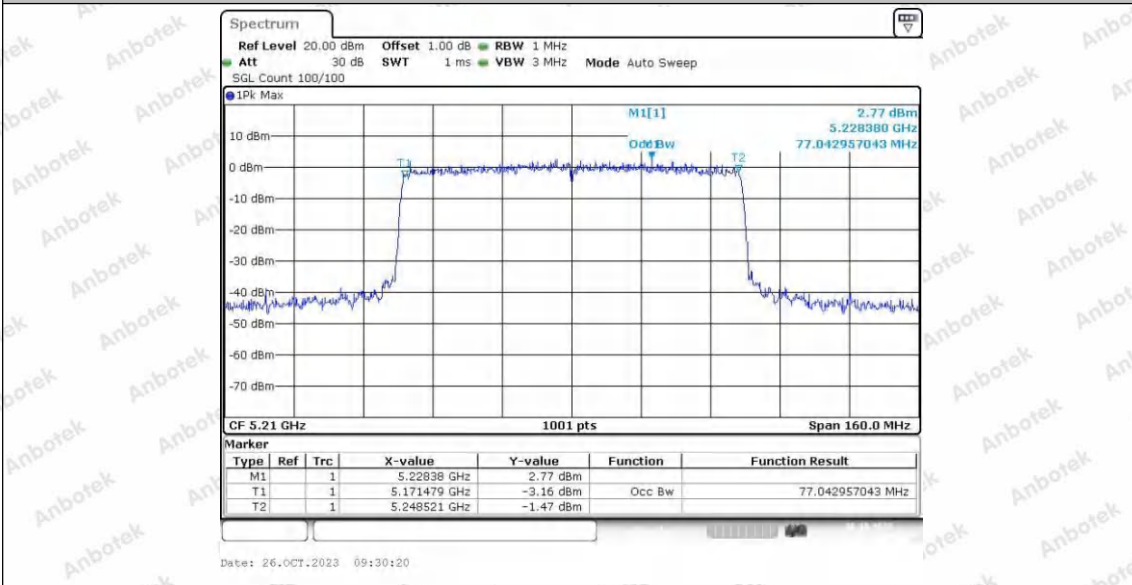

11AX80SISO_Ant1_5210

Shenzhen Anbotek Compliance Laboratory Limited

Address: 1/F., Building D, Sogood Science and Technology Park, Sanwei Community, Hangcheng Street, Bao'an District, Shenzhen, Guangdong, China.
Tel: (86) 0755-26066440 Fax: (86) 0755-26014772 Email: service@anbotek.com

Hotline 400-003-0500
www.anbotek.com.cn