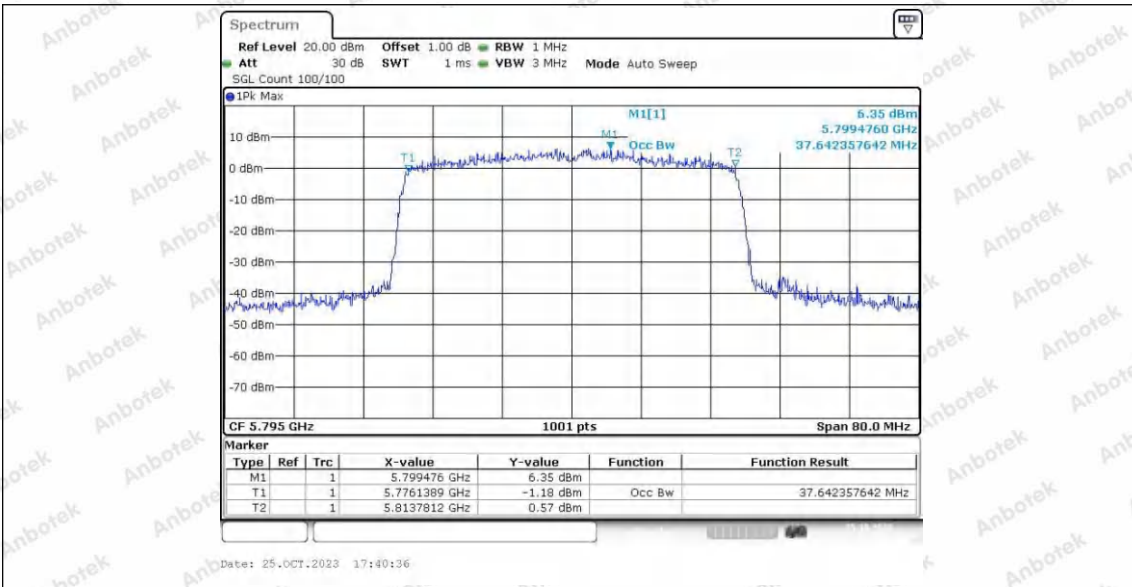

Shenzhen Anbotek Compliance Laboratory Limited

Address: 1/F., Building D, Sogood Science and Technology Park, Sanwei Community, Hangcheng Street, Bao'an District, Shenzhen, Guangdong, China.
Tel: (86) 0755-26066440 Fax: (86) 0755-26014772 Email: service@anbotek.com

Hotline 400-003-0500
www.anbotek.com.cn