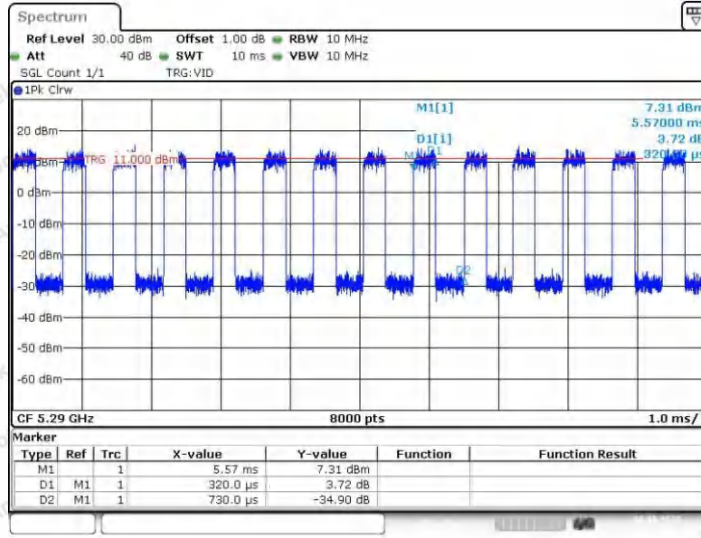

11AC80SISO_Ant2_5290

11AC80SISO_Ant1_5775

Shenzhen Anbotek Compliance Laboratory Limited

Address: 1/F., Building D, Sogood Science and Technology Park, Sanwei Community, Hangcheng Street, Bao'an District, Shenzhen, Guangdong, China.
Tel: (86) 0755-26066440 Fax: (86) 0755-26014772 Email: service@anbotek.com

Hotline 400-003-0500
www.anbotek.com.cn