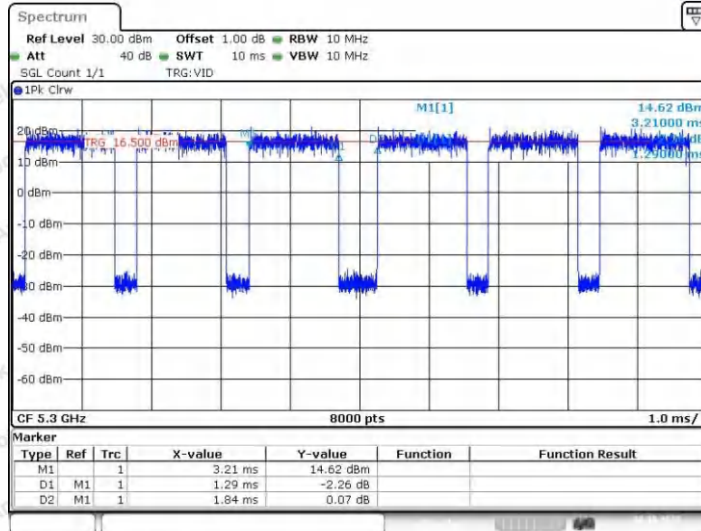

11N20SISO_Ant1_5300

Date: 28.OCT.2023 09:13:15

11N20SISO_Ant2_5300

Shenzhen Anbotek Compliance Laboratory Limited

Address: 1/F., Building D, Sogood Science and Technology Park, Sanwei Community, Hangcheng Street, Bao'an District, Shenzhen, Guangdong, China.
Tel: (86) 0755-26066440 Fax: (86) 0755-26014772 Email: service@anbotek.com

Hotline 400-003-0500
www.anbotek.com.cn