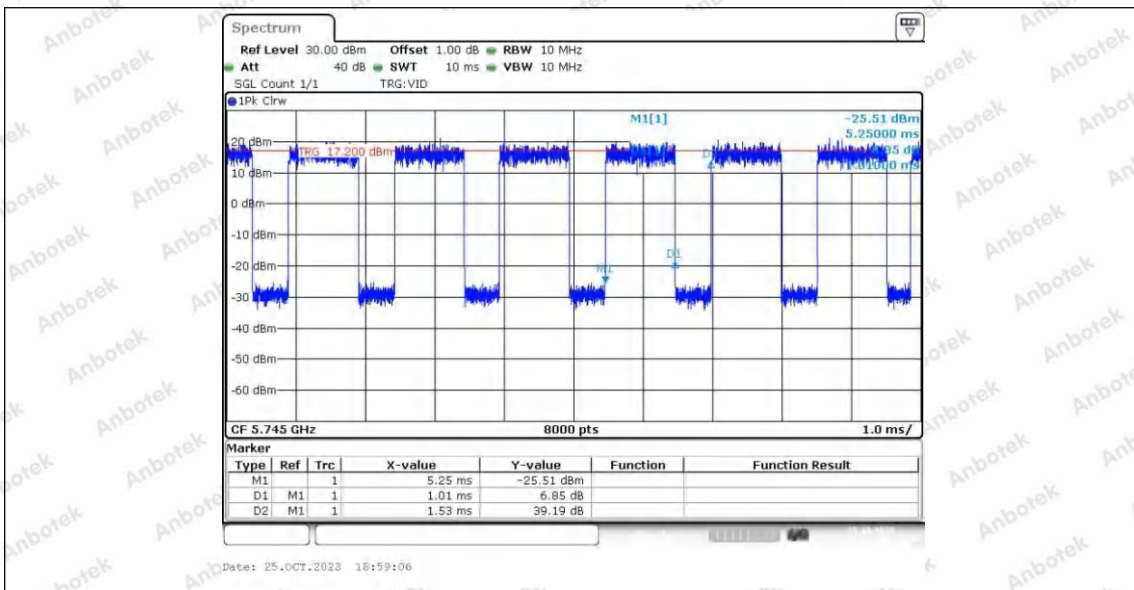

Shenzhen Anbotek Compliance Laboratory Limited

Address: 1/F., Building D, Sogood Science and Technology Park, Sanwei Community, Hangcheng Street, Bao'an District, Shenzhen, Guangdong, China.
Tel: (86) 0755-26066440 Fax: (86) 0755-26014772 Email: service@anbotek.com

Hotline 400-003-0500
www.anbotek.com.cn