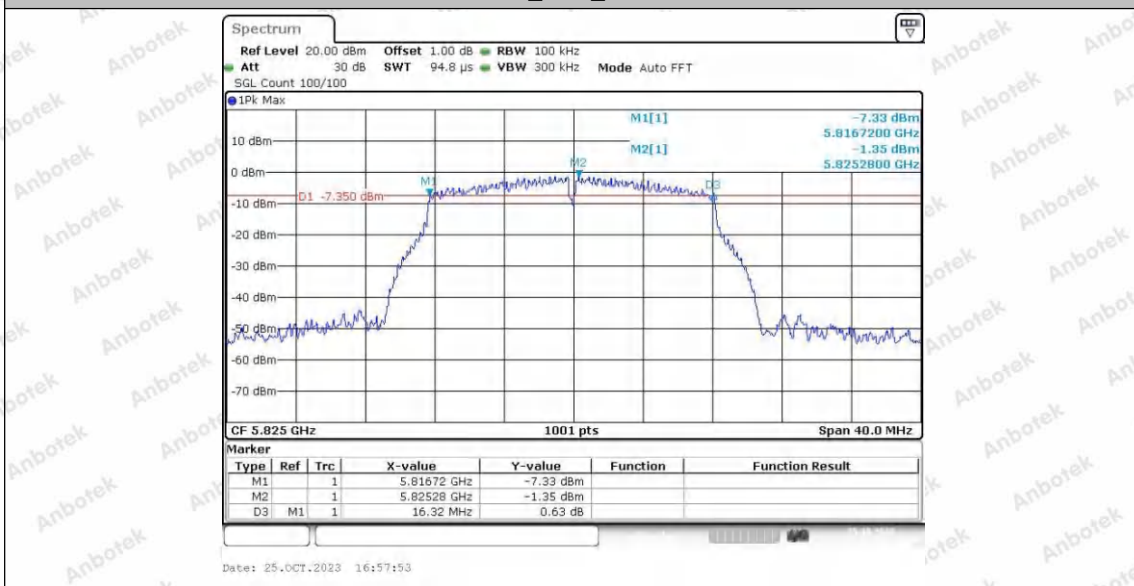

11A_Ant1_5825

Shenzhen Anbotek Compliance Laboratory Limited

Address: 1/F., Building D, Sogood Science and Technology Park, Sanwei Community, Hangcheng Street, Bao'an District, Shenzhen, Guangdong, China.
Tel: (86) 0755-26066440 Fax: (86) 0755-26014772 Email: service@anbotek.com

Hotline 400-003-0500
www.anbotek.com.cn