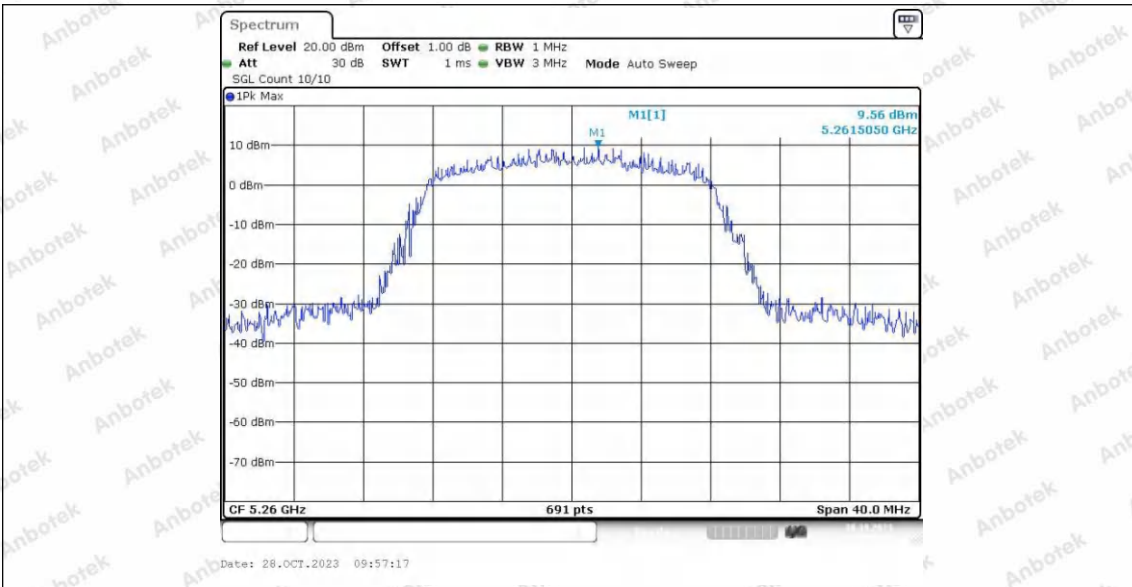

Shenzhen Anbotek Compliance Laboratory Limited

Address: 1/F., Building D, Sogood Science and Technology Park, Sanwei Community, Hangcheng Street, Bao'an District, Shenzhen, Guangdong, China.
Tel: (86) 0755-26066440 Fax: (86) 0755-26014772 Email: service@anbotek.com

Hotline
400-003-0500
www.anbotek.com.cn