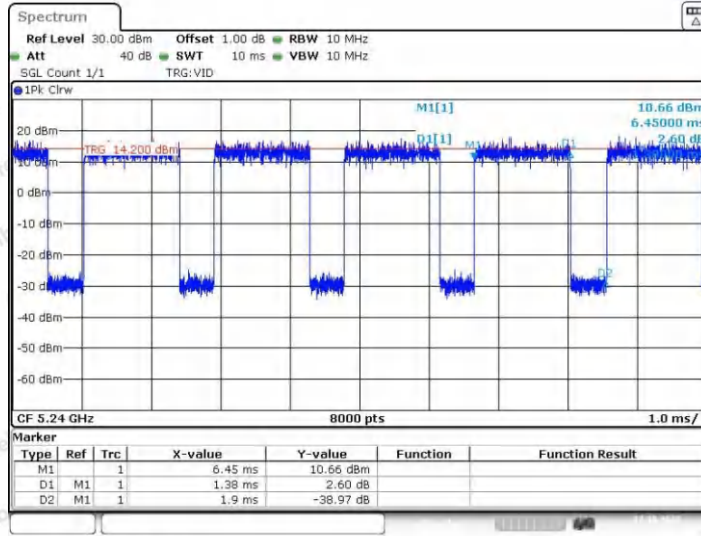

11A_Ant2_5240

Date: 27.OCT.2023 16:17:34