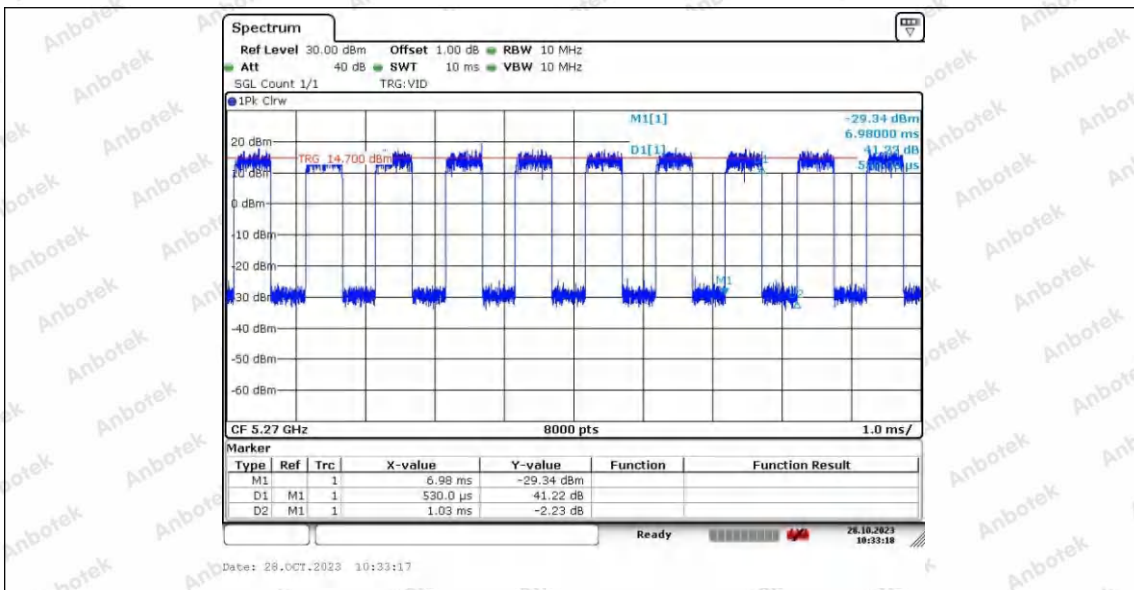

Shenzhen Anbotek Compliance Laboratory Limited

Address: 1/F., Building D, Sogood Science and Technology Park, Sanwei Community, Hangcheng Street, Bao'an District, Shenzhen, Guangdong, China.
Tel: (86) 0755-26066440 Fax: (86) 0755-26014772 Email: service@anbotek.com

Hotline 400-003-0500
www.anbotek.com.cn