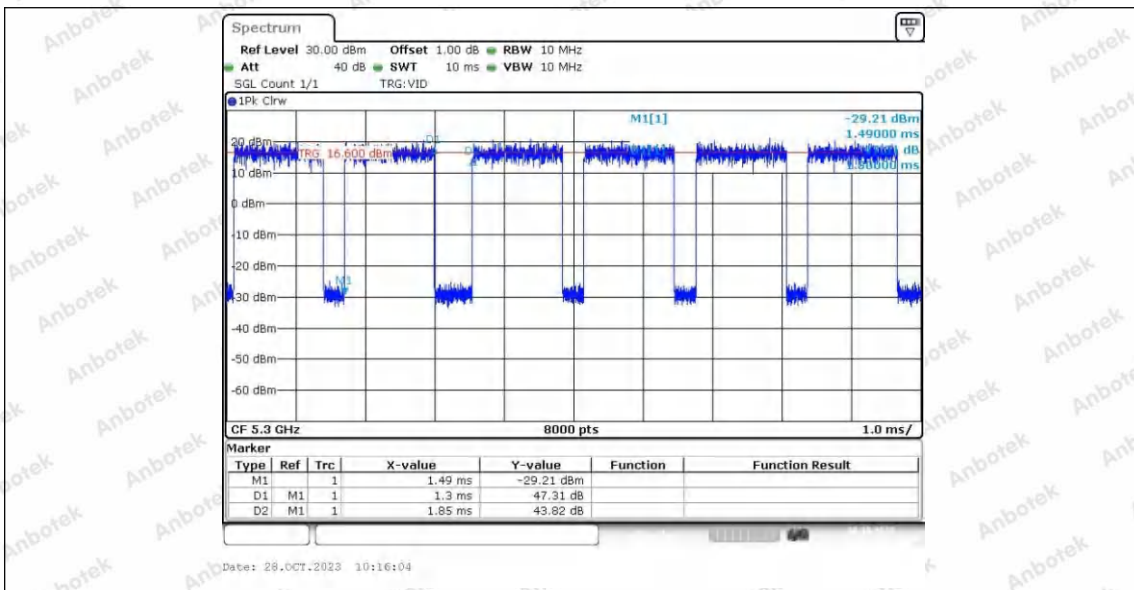

Shenzhen Anbotek Compliance Laboratory Limited

Address: 1/F., Building D, Sogood Science and Technology Park, Sanwei Community, Hangcheng Street, Bao'an District, Shenzhen, Guangdong, China.
Tel: (86) 0755-26066440 Fax: (86) 0755-26014772 Email: service@anbotek.com

Hotline 400-003-0500
www.anbotek.com.cn