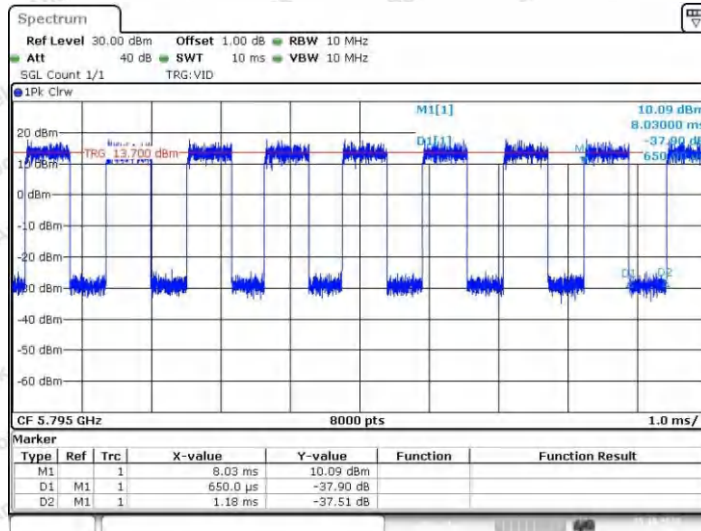

11AC40SISO_Ant1_5795

Date: 25.OCT.2023 17:22:43

11AC40SISO_Ant2_5795