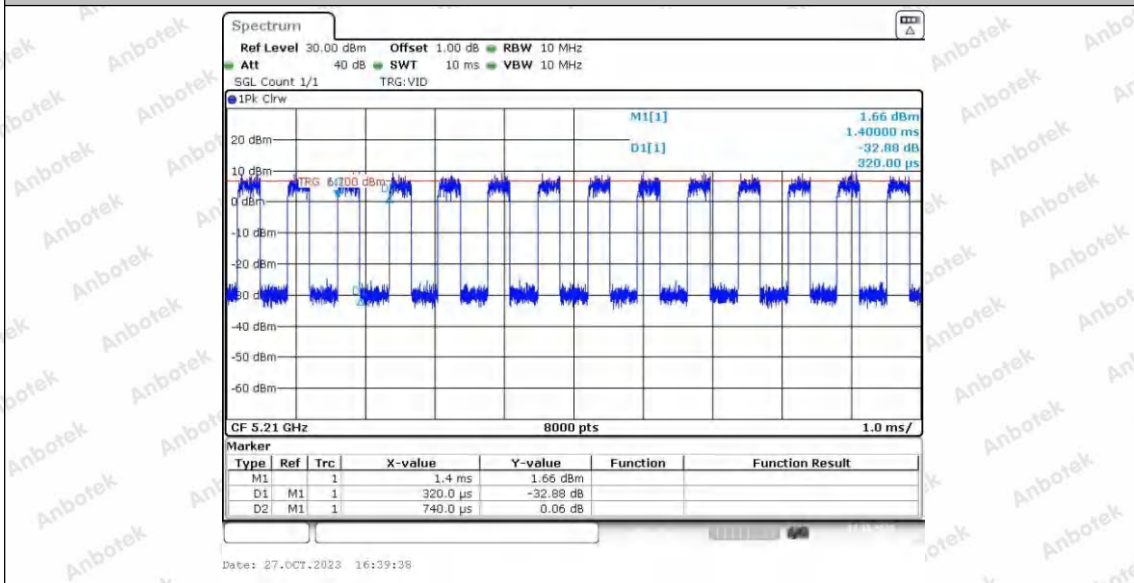

11AC80SISO_Ant2_5210

Shenzhen Anbotek Compliance Laboratory Limited

Address: 1/F., Building D, Sogood Science and Technology Park, Sanwei Community, Hangcheng Street, Bao'an District, Shenzhen, Guangdong, China.
Tel: (86) 0755-26066440 Fax: (86) 0755-26014772 Email: service@anbotek.com

Hotline 400-003-0500
www.anbotek.com.cn