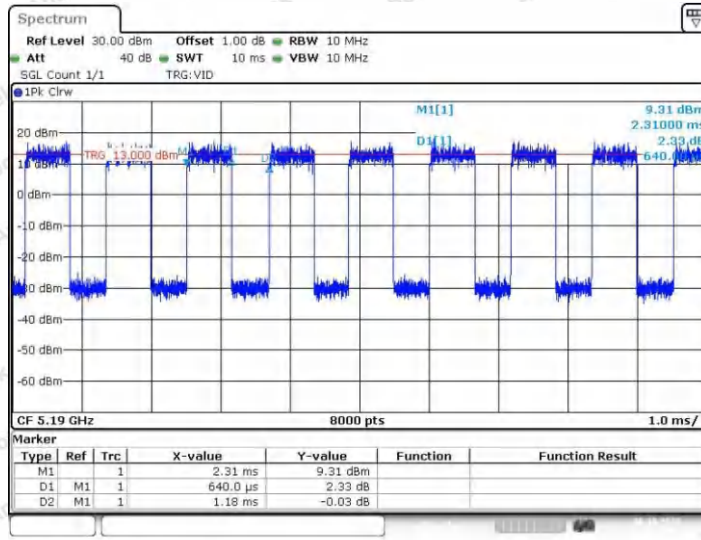

11AC40SISO_Ant1_5190

Date: 26.OCT.2023 08:52:29

11AC40SISO_Ant2_5190