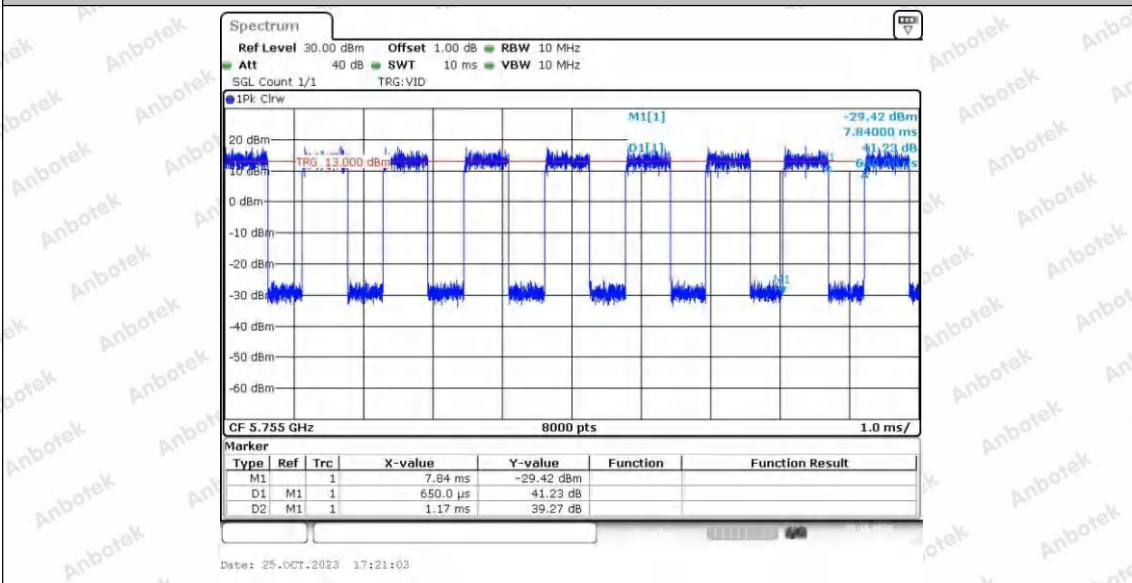

11AC40SISO_Ant1_5755

Shenzhen Anbotek Compliance Laboratory Limited

Address: 1/F., Building D, Sogood Science and Technology Park, Sanwei Community, Hangcheng Street, Bao'an District, Shenzhen, Guangdong, China.
Tel: (86) 0755-26066440 Fax: (86) 0755-26014772 Email: service@anbotek.com

Hotline 400-003-0500
www.anbotek.com.cn