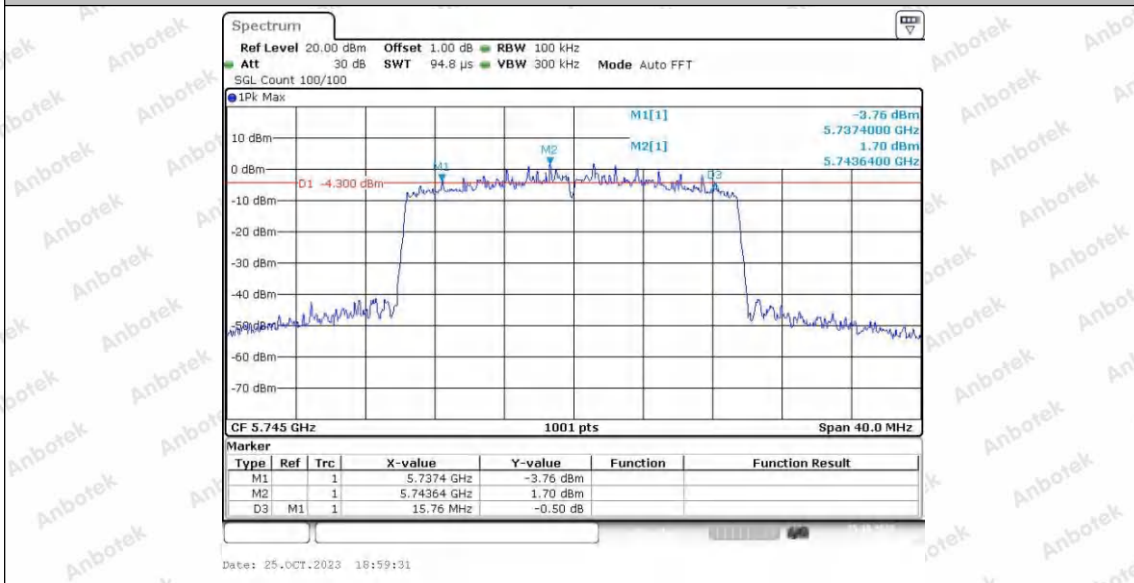

11AX20SISO_Ant2_5745

Shenzhen Anbotek Compliance Laboratory Limited

Address: 1/F., Building D, Sogood Science and Technology Park, Sanwei Community, Hangcheng Street, Bao'an District, Shenzhen, Guangdong, China.
Tel: (86) 0755-26066440 Fax: (86) 0755-26014772 Email: service@anbotek.com

Hotline 400-003-0500
www.anbotek.com.cn