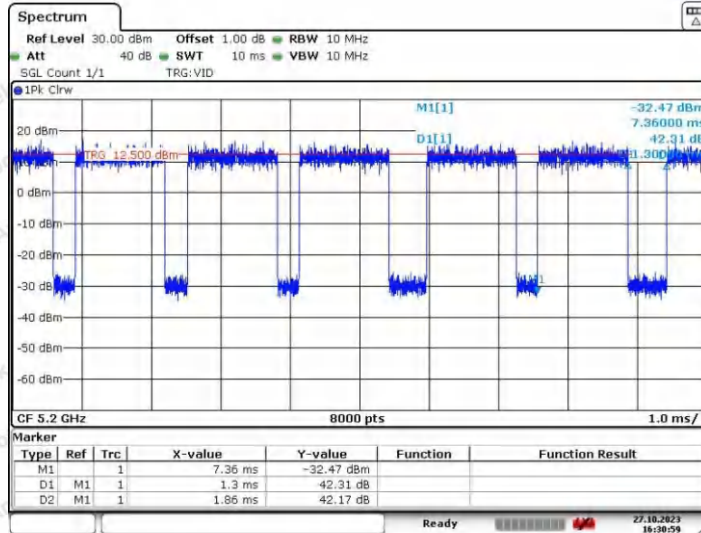

11AC20SISO_Ant2_5200

Date: 27.OCT.2023 16:30:59

11AC20SISO_Ant1_5240