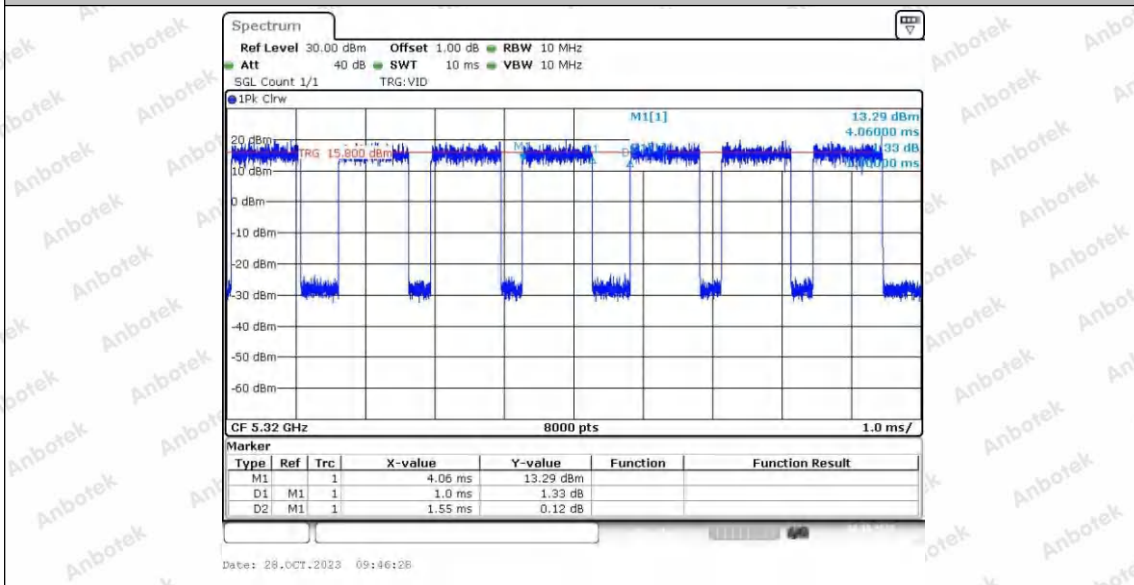

11AX20SISO_Ant1_5320

Shenzhen Anbotek Compliance Laboratory Limited

Address: 1/F., Building D, Sogood Science and Technology Park, Sanwei Community, Hangcheng Street, Bao'an District, Shenzhen, Guangdong, China.
Tel: (86) 0755-26066440 Fax: (86) 0755-26014772 Email: service@anbotek.com

Hotline 400-003-0500
www.anbotek.com.cn