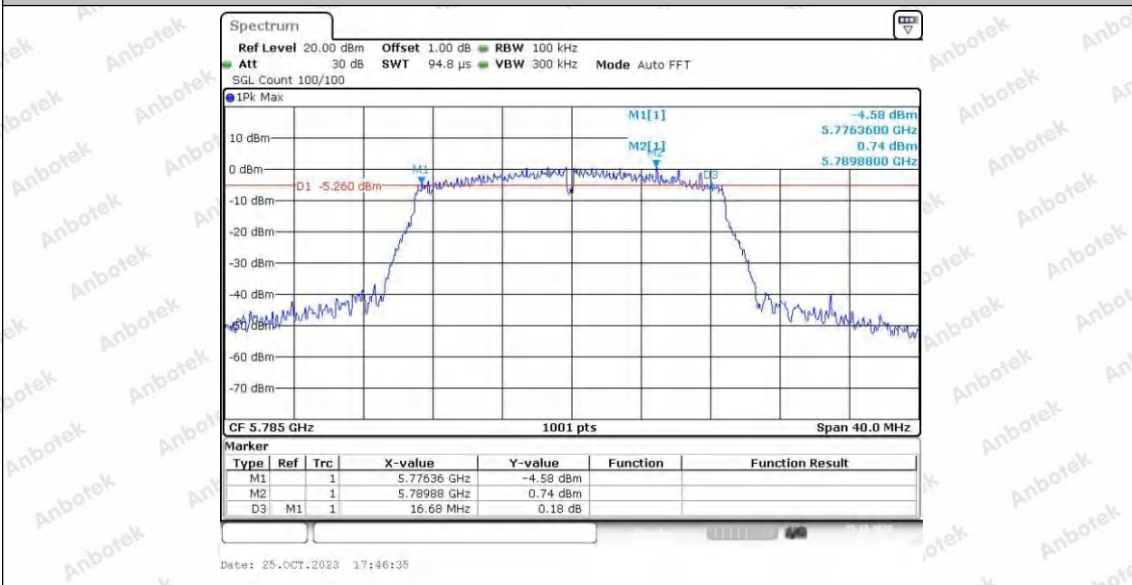

11N20SISO_Ant2_5785

Shenzhen Anbotek Compliance Laboratory Limited

Address: 1/F., Building D, Sogood Science and Technology Park, Sanwei Community, Hangcheng Street, Bao'an District, Shenzhen, Guangdong, China.
Tel: (86) 0755-26066440 Fax: (86) 0755-26014772 Email: service@anbotek.com

Hotline 400-003-0500
www.anbotek.com.cn