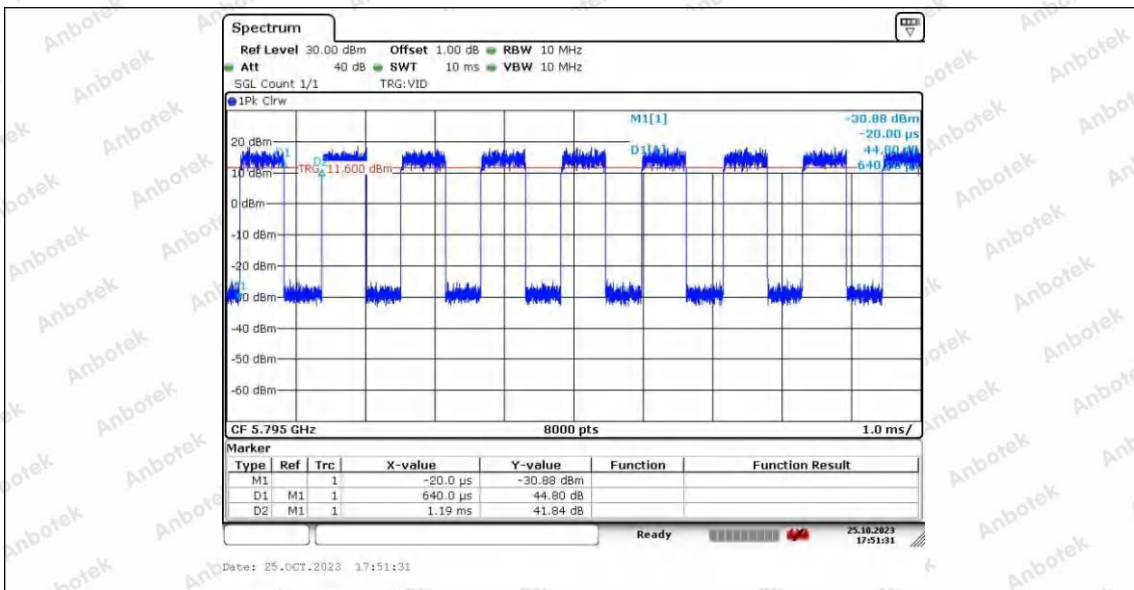

Shenzhen Anbotek Compliance Laboratory Limited

Address: 1/F., Building D, Sogood Science and Technology Park, Sanwei Community, Hangcheng Street, Bao'an District, Shenzhen, Guangdong, China.
Tel: (86) 0755-26066440 Fax: (86) 0755-26014772 Email: service@anbotek.com

Hotline 400-003-0500
www.anbotek.com.cn