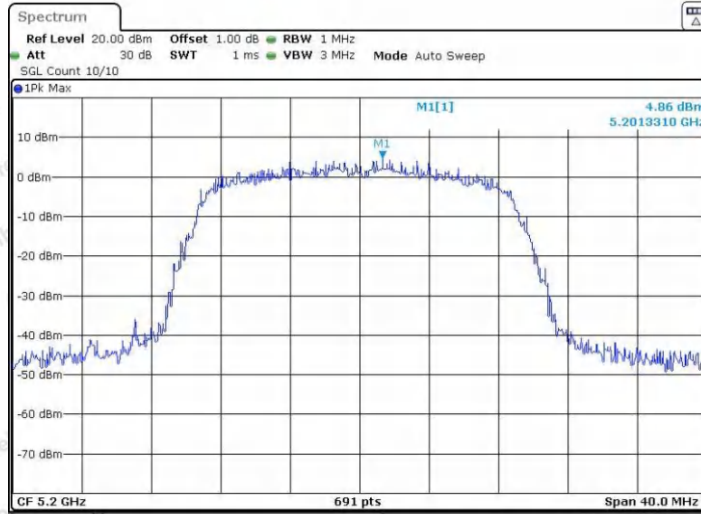

Hotline  
400-003-0500  
www.anbotek.com.cn

11N20SISO\_Ant2\_5200

Date: 27.OCT.2023 16:23:45

11N20SISO\_Ant1\_5240

Date: 25.OCT.2023 19:38:11

11N20SISO\_Ant2\_5240