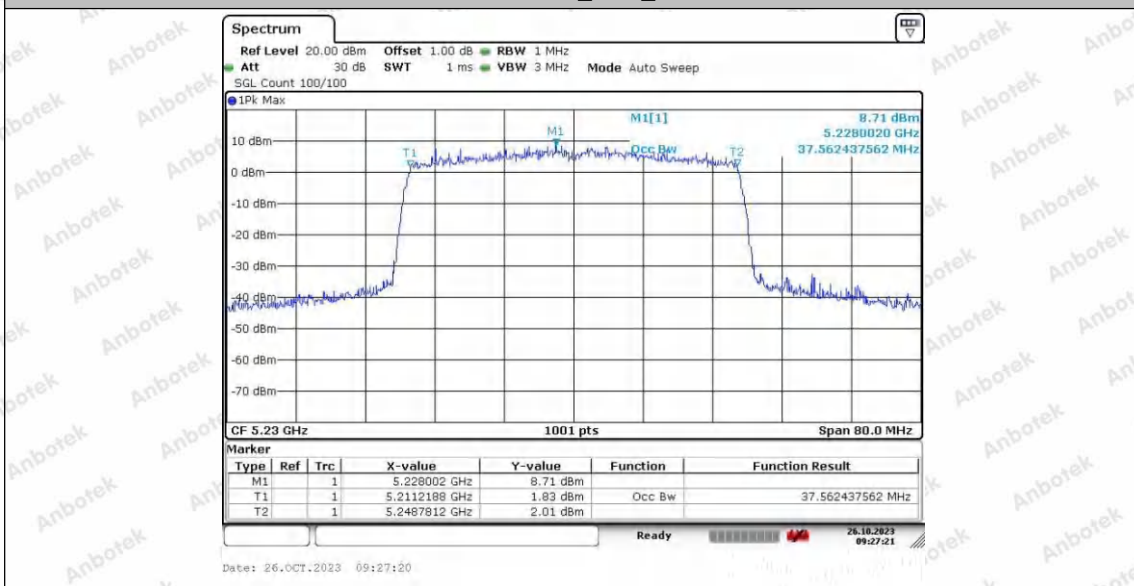

11AX40SISO_Ant1_5230

Shenzhen Anbotek Compliance Laboratory Limited

Address: 1/F., Building D, Sogood Science and Technology Park, Sanwei Community, Hangcheng Street, Bao'an District, Shenzhen, Guangdong, China.
Tel: (86) 0755-26066440 Fax: (86) 0755-26014772 Email: service@anbotek.com

Hotline 400-003-0500
www.anbotek.com.cn