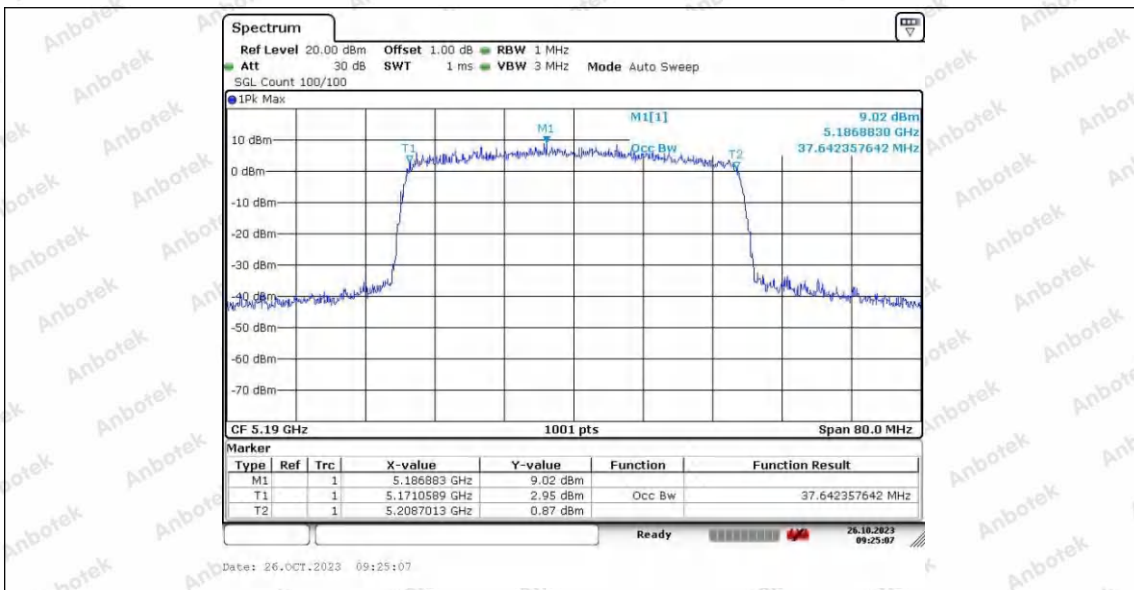

Shenzhen Anbotek Compliance Laboratory Limited

Address: 1/F., Building D, Sogood Science and Technology Park, Sanwei Community, Hangcheng Street, Bao'an District, Shenzhen, Guangdong, China.
Tel: (86) 0755-26066440 Fax: (86) 0755-26014772 Email: service@anbotek.com

Hotline 400-003-0500
www.anbotek.com.cn