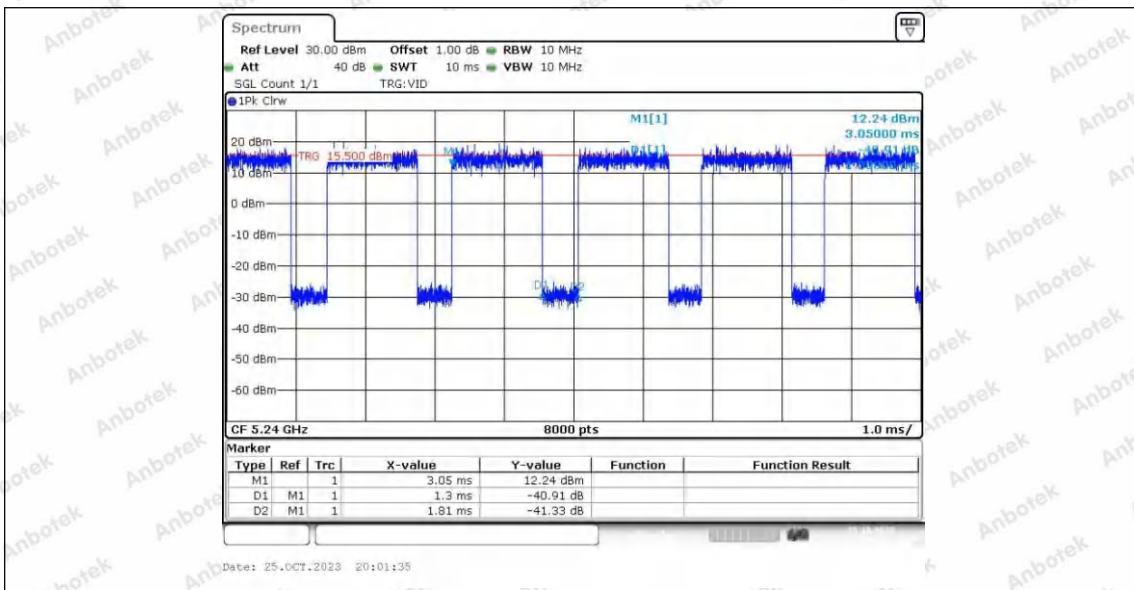

Shenzhen Anbotek Compliance Laboratory Limited

Address: 1/F., Building D, Sogood Science and Technology Park, Sanwei Community, Hangcheng Street, Bao'an District, Shenzhen, Guangdong, China.
Tel: (86) 0755-26066440 Fax: (86) 0755-26014772 Email: service@anbotek.com

Hotline 400-003-0500
www.anbotek.com.cn