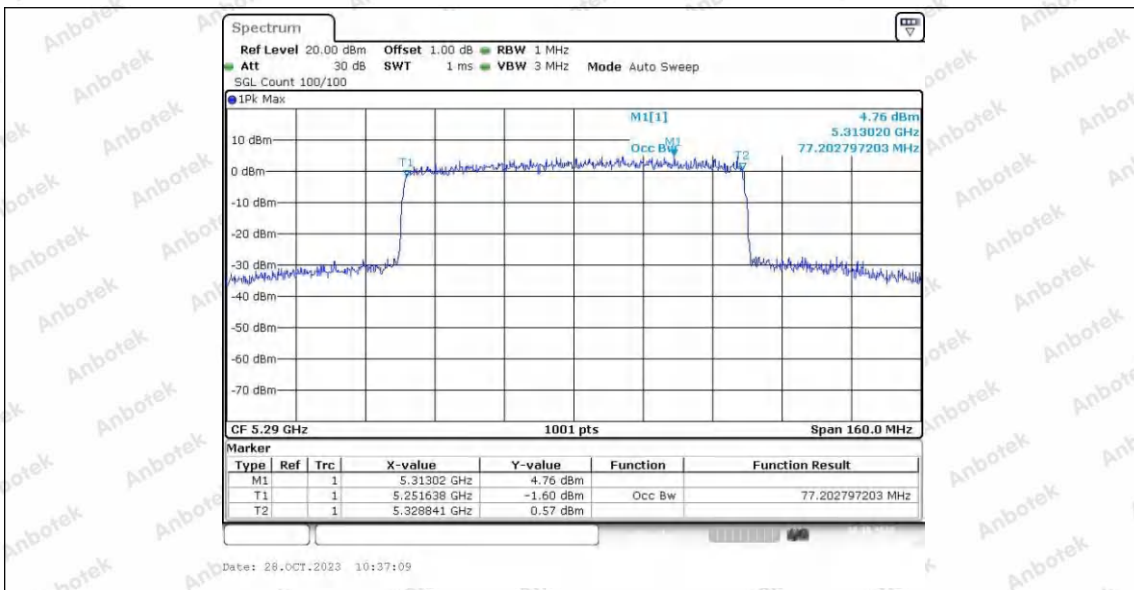

Shenzhen Anbotek Compliance Laboratory Limited

Address: 1/F., Building D, Sogood Science and Technology Park, Sanwei Community, Hangcheng Street, Bao'an District, Shenzhen, Guangdong, China.
Tel: (86) 0755-26066440 Fax: (86) 0755-26014772 Email: service@anbotek.com

Hotline 400-003-0500
www.anbotek.com.cn