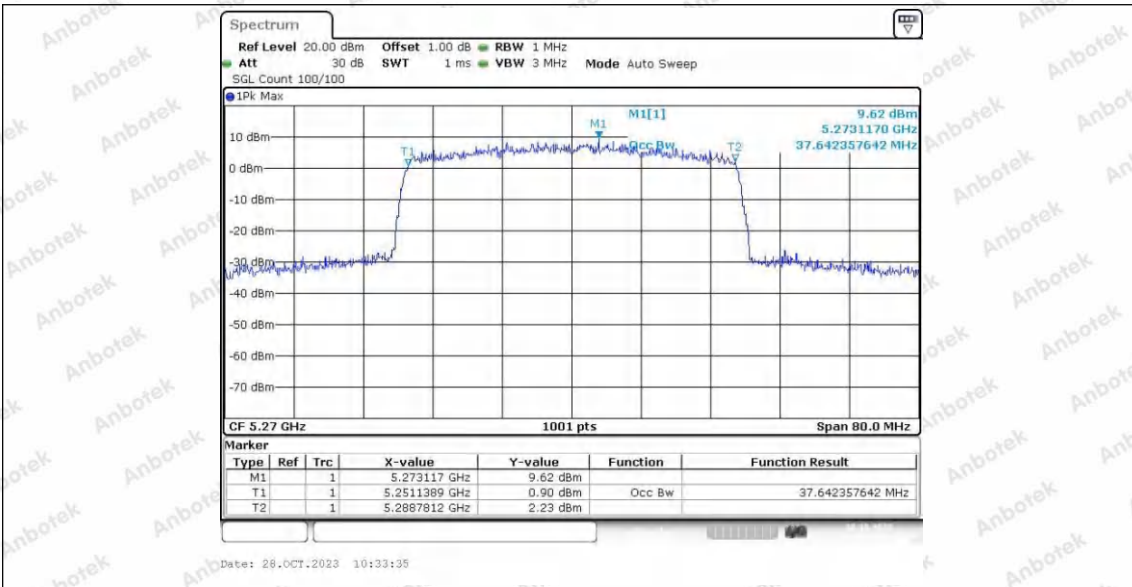

Shenzhen Anbotek Compliance Laboratory Limited

Address: 1/F., Building D, Sogood Science and Technology Park, Sanwei Community, Hangcheng Street, Bao'an District, Shenzhen, Guangdong, China.
Tel: (86) 0755-26066440 Fax: (86) 0755-26014772 Email: service@anbotek.com

Hotline 400-003-0500
www.anbotek.com.cn