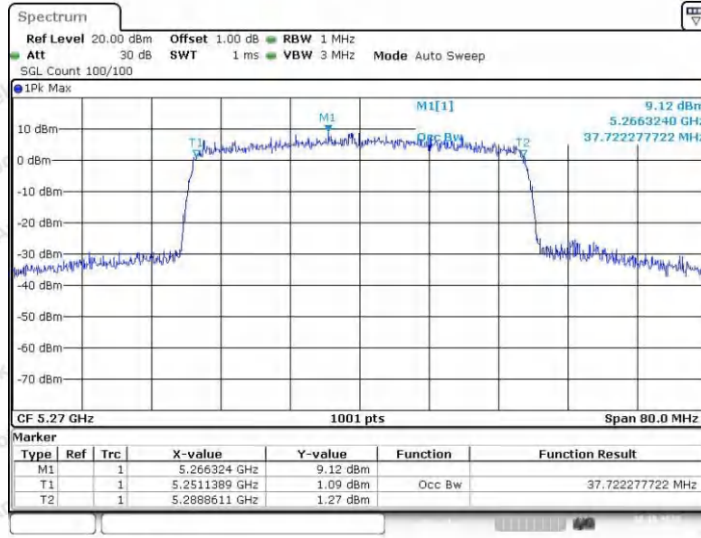

11AX40SISO_Ant1_5270

11AX40SISO_Ant2_5270

Shenzhen Anbotek Compliance Laboratory Limited

Address: 1/F., Building D, Sogood Science and Technology Park, Sanwei Community, Hangcheng Street, Bao'an District, Shenzhen, Guangdong, China.
Tel: (86) 0755-26066440 Fax: (86) 0755-26014772 Email: service@anbotek.com

Hotline 400-003-0500
www.anbotek.com.cn