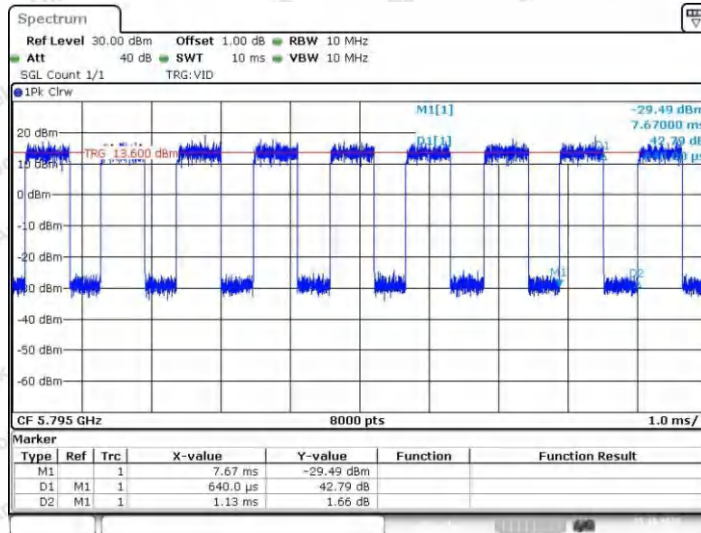

11N40SISO_Ant1_5795

Date: 25.OCT.2023 17:11:34

11N40SISO_Ant2_5795