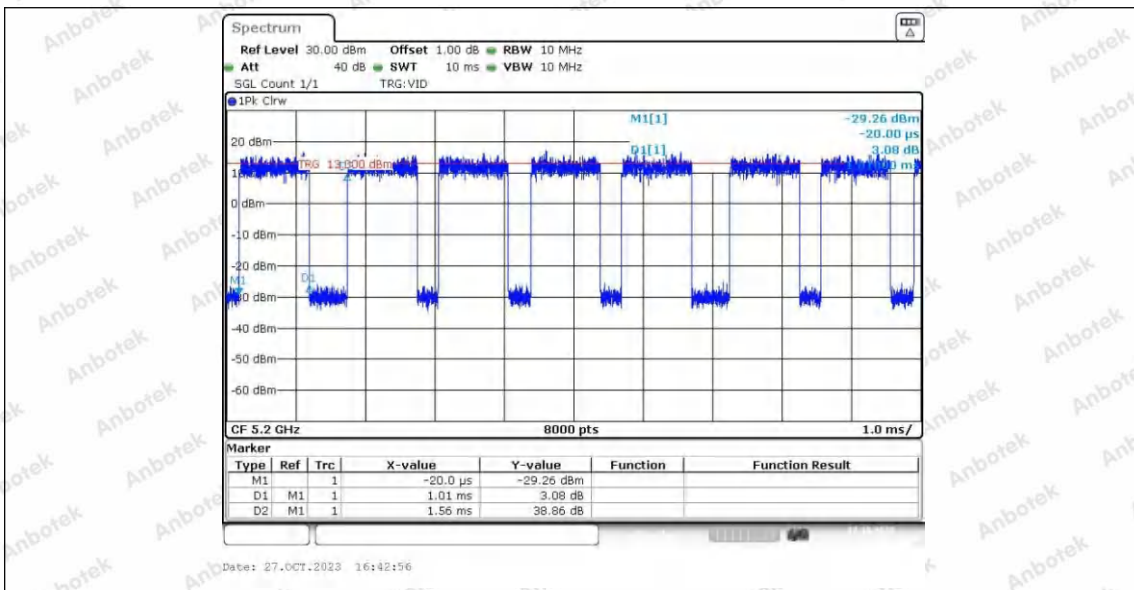

Shenzhen Anbotek Compliance Laboratory Limited

Address: 1/F., Building D, Sogood Science and Technology Park, Sanwei Community, Hangcheng Street, Bao'an District, Shenzhen, Guangdong, China.
Tel: (86) 0755-26066440 Fax: (86) 0755-26014772 Email: service@anbotek.com

Hotline 400-003-0500
www.anbotek.com.cn