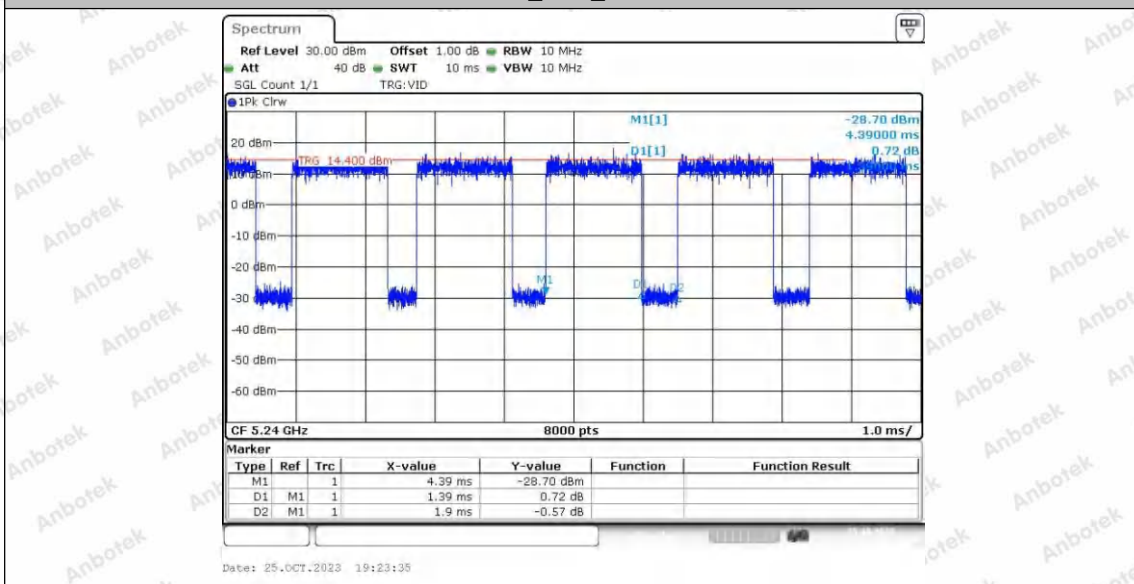

Hotline  
 400-003-0500  
 www.anbotek.com.cn

11A\_Ant2\_5200

11A\_Ant1\_5240