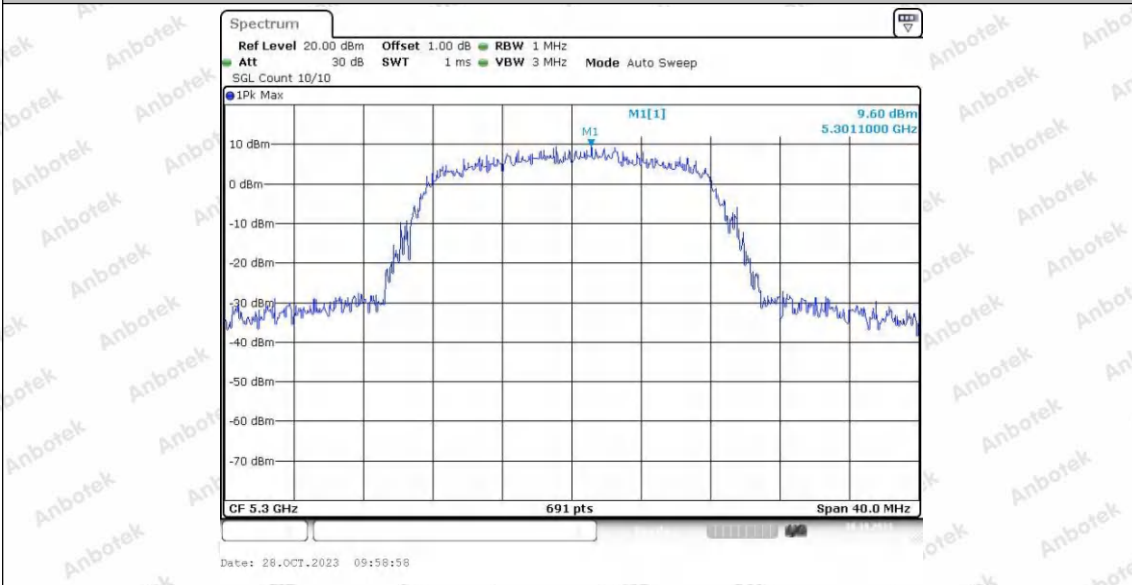

Hotline  
400-003-0500  
www.anbotek.com.cn

11A\_Ant1\_5300

11A\_Ant2\_5300