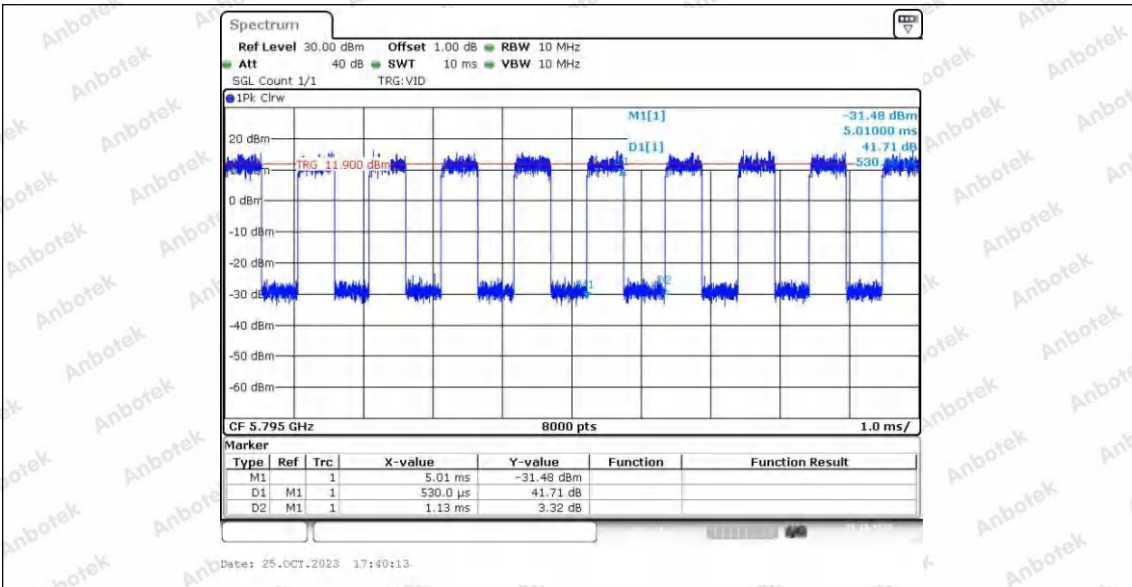

Shenzhen Anbotek Compliance Laboratory Limited

Address: 1/F., Building D, Sogood Science and Technology Park, Sanwei Community, Hangcheng Street, Bao'an District, Shenzhen, Guangdong, China.
Tel: (86) 0755-26066440 Fax: (86) 0755-26014772 Email: service@anbotek.com

Hotline 400-003-0500
www.anbotek.com.cn