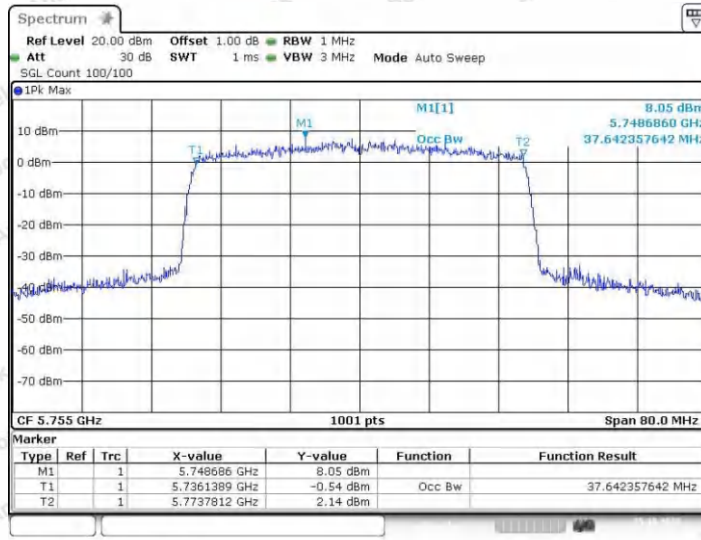

11AX40SISO_Ant2_5755

11AX40SISO_Ant1_5795

Shenzhen Anbotek Compliance Laboratory Limited

Address: 1/F., Building D, Sogood Science and Technology Park, Sanwei Community, Hangcheng Street, Bao'an District, Shenzhen, Guangdong, China.
Tel: (86) 0755-26066440 Fax: (86) 0755-26014772 Email: service@anbotek.com

Hotline 400-003-0500
www.anbotek.com.cn