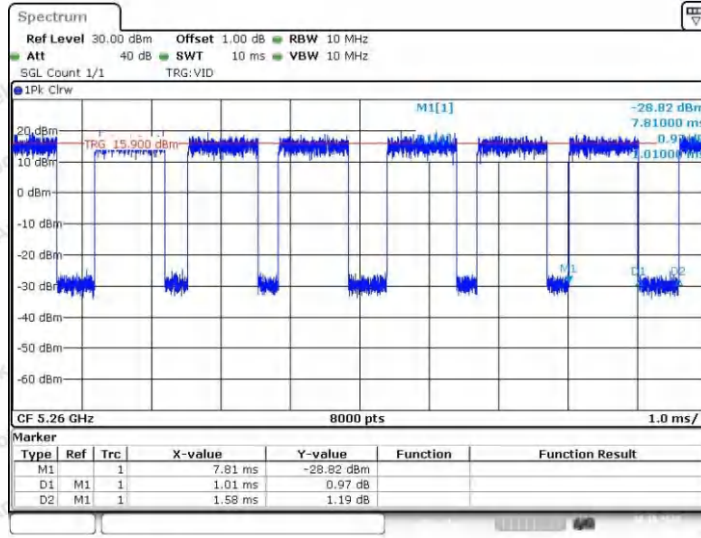

11AX20SISO_Ant2_5260

Date: 28.OCT.2023 10:28:27

11AX20SISO_Ant1_5300