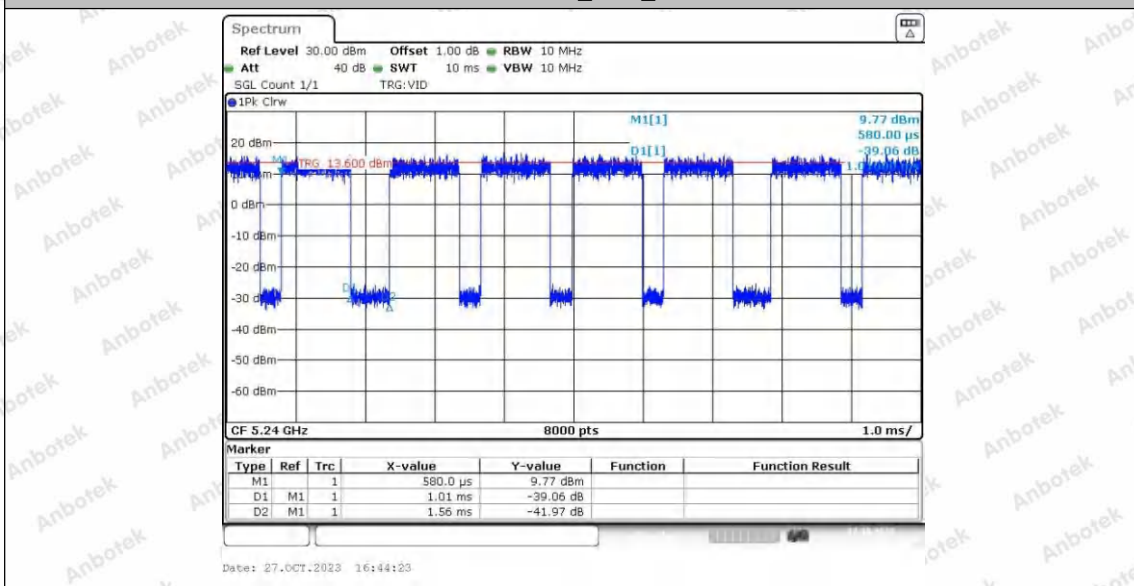

Hotline 400-003-0500  
 www.anbotek.com.cn

11AX20SISO\_Ant1\_5240

11AX20SISO\_Ant2\_5240