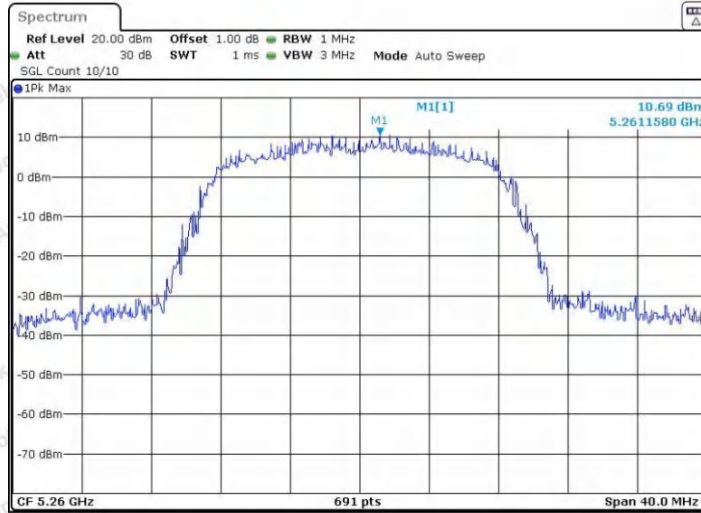

Hotline 400-003-0500  
www.anbotek.com.cn

11A\_Ant2\_5240

Date: 27.OCT.2023 16:18:20

11A\_Ant1\_5260

Date: 27.OCT.2023 17:21:25

11A\_Ant2\_5260