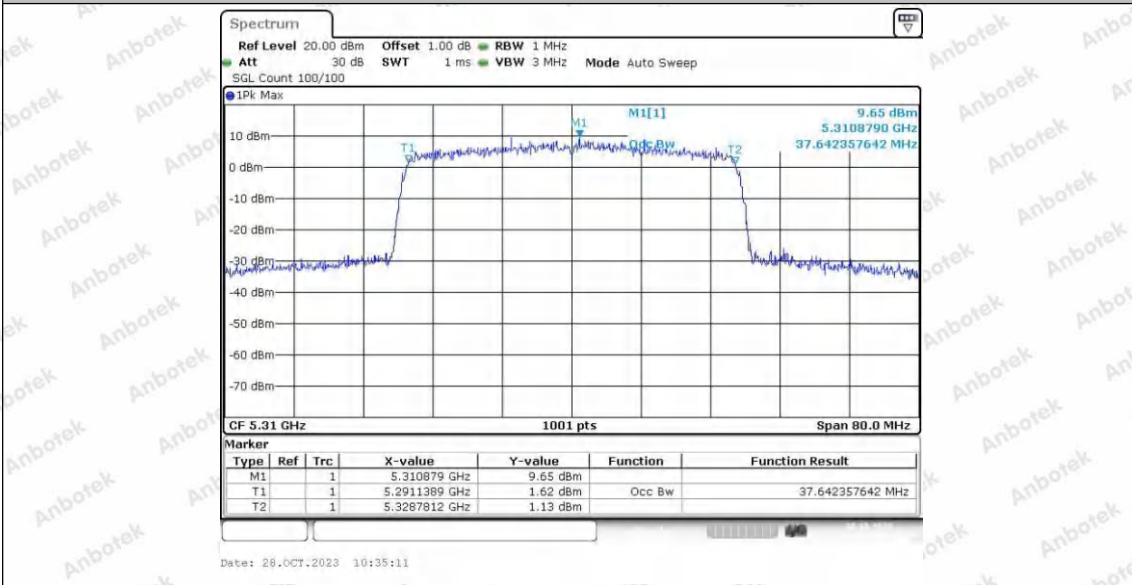

11AX40SISO_Ant2_5310

Shenzhen Anbotek Compliance Laboratory Limited

Address: 1/F., Building D, Sogood Science and Technology Park, Sanwei Community, Hangcheng Street, Bao'an District, Shenzhen, Guangdong, China.
Tel: (86) 0755-26066440 Fax: (86) 0755-26014772 Email: service@anbotek.com

Hotline 400-003-0500
www.anbotek.com.cn