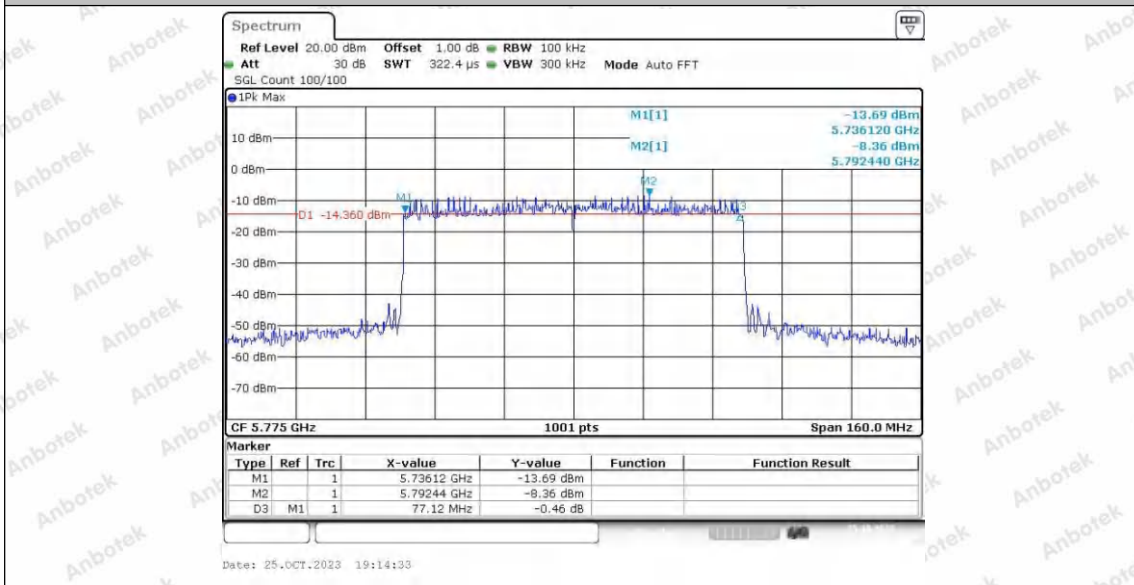

11AX80SISO_Ant2_5775

Shenzhen Anbotek Compliance Laboratory Limited

Address: 1/F., Building D, Sogood Science and Technology Park, Sanwei Community, Hangcheng Street, Bao'an District, Shenzhen, Guangdong, China.
Tel: (86) 0755-26066440 Fax: (86) 0755-26014772 Email: service@anbotek.com

Hotline 400-003-0500
www.anbotek.com.cn