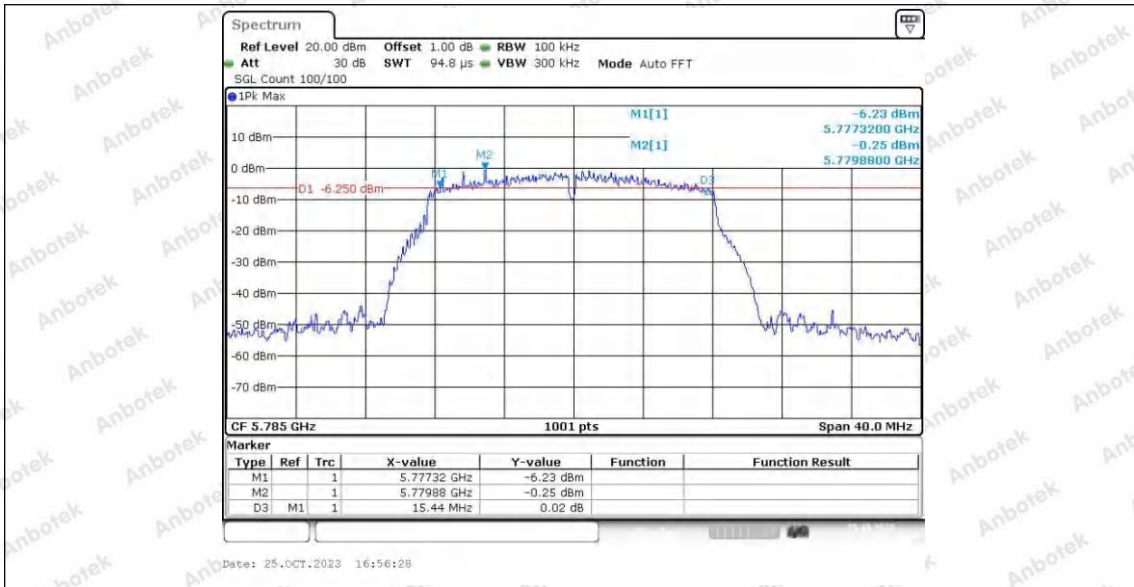

Shenzhen Anbotek Compliance Laboratory Limited

Address: 1/F., Building D, Sogood Science and Technology Park, Sanwei Community, Hangcheng Street, Bao'an District, Shenzhen, Guangdong, China.
Tel: (86) 0755-26066440 Fax: (86) 0755-26014772 Email: service@anbotek.com

Hotline 400-003-0500
www.anbotek.com.cn