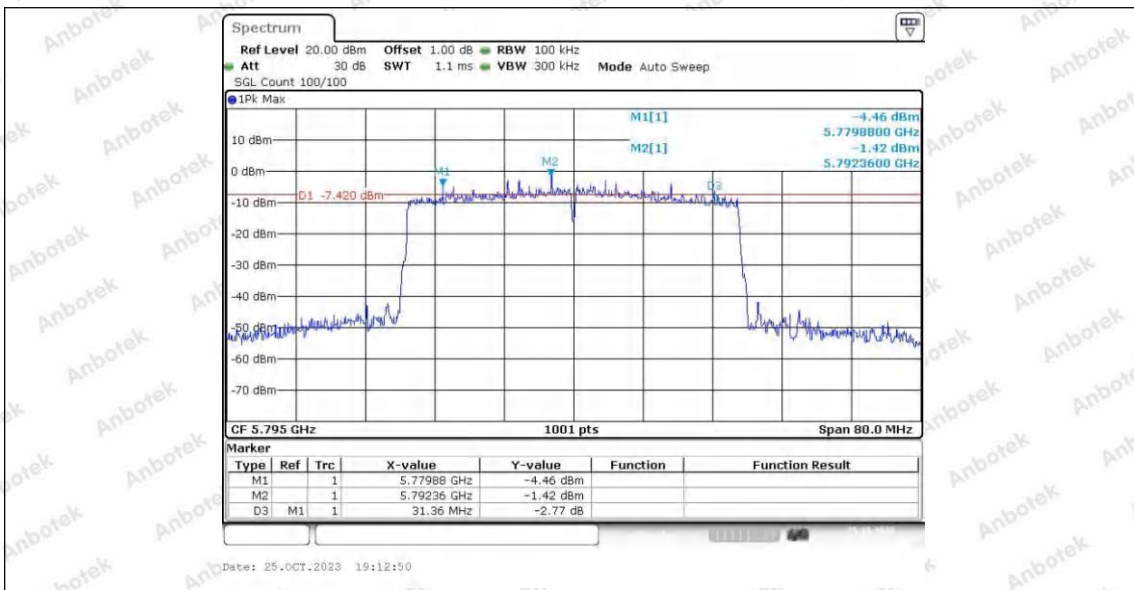

Shenzhen Anbotek Compliance Laboratory Limited

Address: 1/F., Building D, Sogood Science and Technology Park, Sanwei Community, Hangcheng Street, Bao'an District, Shenzhen, Guangdong, China.
Tel: (86) 0755-26066440 Fax: (86) 0755-26014772 Email: service@anbotek.com

Hotline 400-003-0500
www.anbotek.com.cn