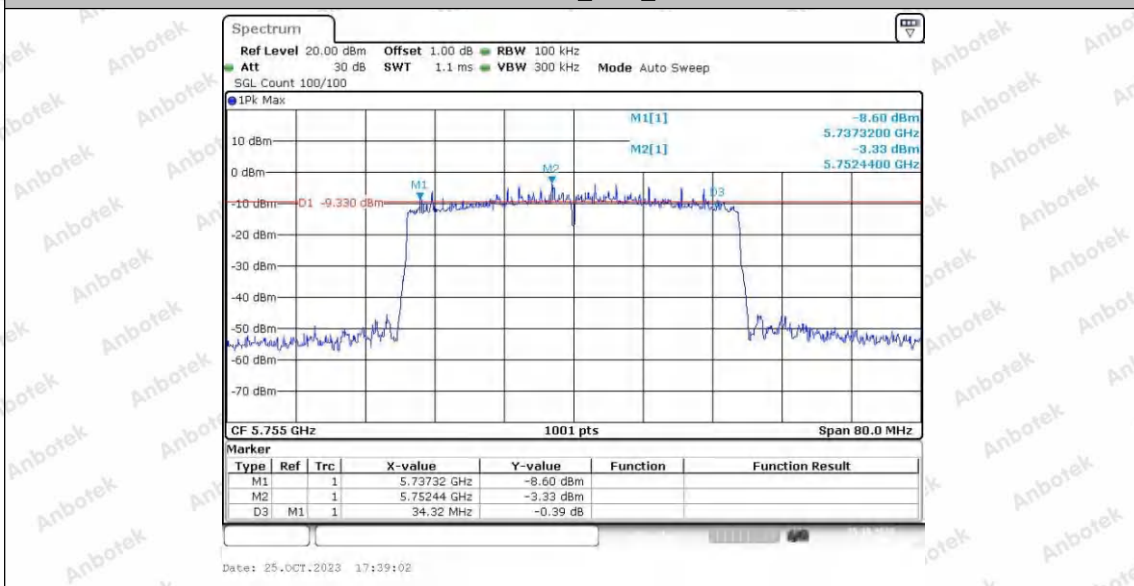

11AX40SISO_Ant1_5755

Shenzhen Anbotek Compliance Laboratory Limited

Address: 1/F., Building D, Sogood Science and Technology Park, Sanwei Community, Hangcheng Street, Bao'an District, Shenzhen, Guangdong, China.
Tel: (86) 0755-26066440 Fax: (86) 0755-26014772 Email: service@anbotek.com

Hotline 400-003-0500
www.anbotek.com.cn