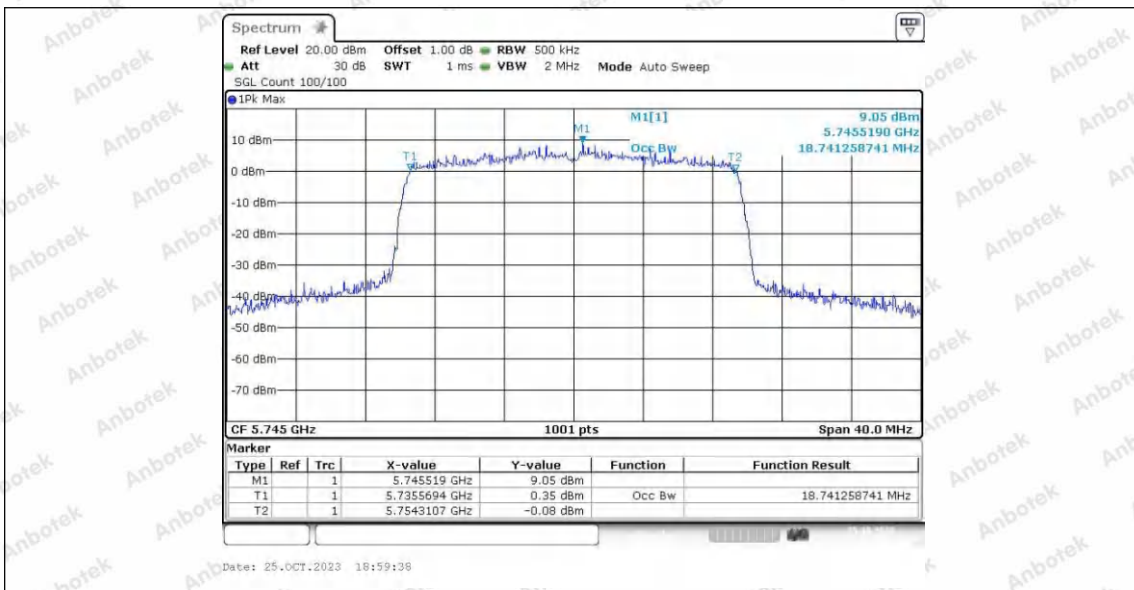

Shenzhen Anbotek Compliance Laboratory Limited

Address: 1/F., Building D, Sogood Science and Technology Park, Sanwei Community, Hangcheng Street, Bao'an District, Shenzhen, Guangdong, China.
Tel: (86) 0755-26066440 Fax: (86) 0755-26014772 Email: service@anbotek.com

Hotline 400-003-0500
www.anbotek.com.cn