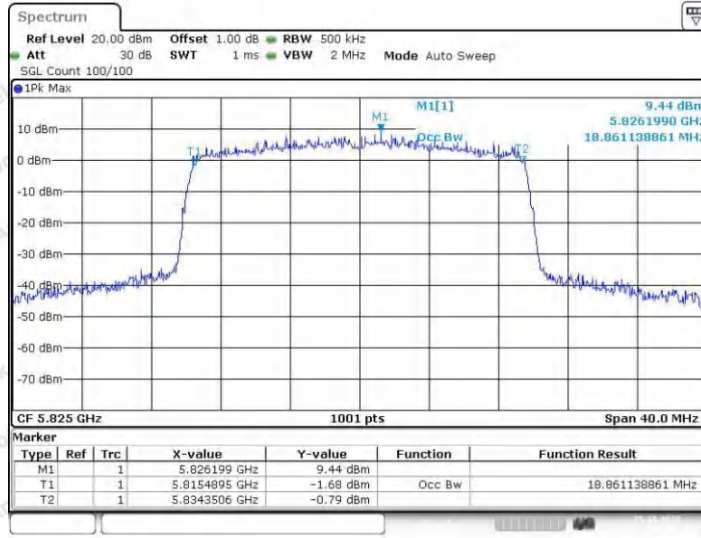

11AX20SISO_Ant2_5825

11AX40SISO_Ant1_5190

Shenzhen Anbotek Compliance Laboratory Limited

Address: 1/F., Building D, Sogood Science and Technology Park, Sanwei Community, Hangcheng Street, Bao'an District, Shenzhen, Guangdong, China.
Tel: (86) 0755-26066440 Fax: (86) 0755-26014772 Email: service@anbotek.com

Hotline
400-003-0500
www.anbotek.com.cn