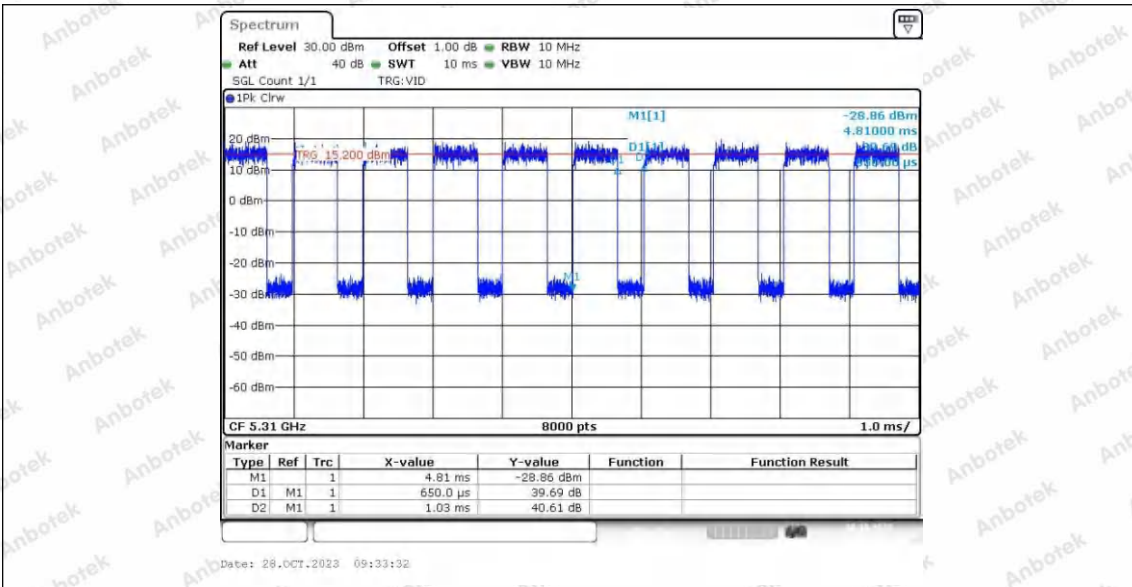

Shenzhen Anbotek Compliance Laboratory Limited

Address: 1/F., Building D, Sogood Science and Technology Park, Sanwei Community, Hangcheng Street, Bao'an District, Shenzhen, Guangdong, China.
Tel: (86) 0755-26066440 Fax: (86) 0755-26014772 Email: service@anbotek.com

Hotline 400-003-0500
www.anbotek.com.cn