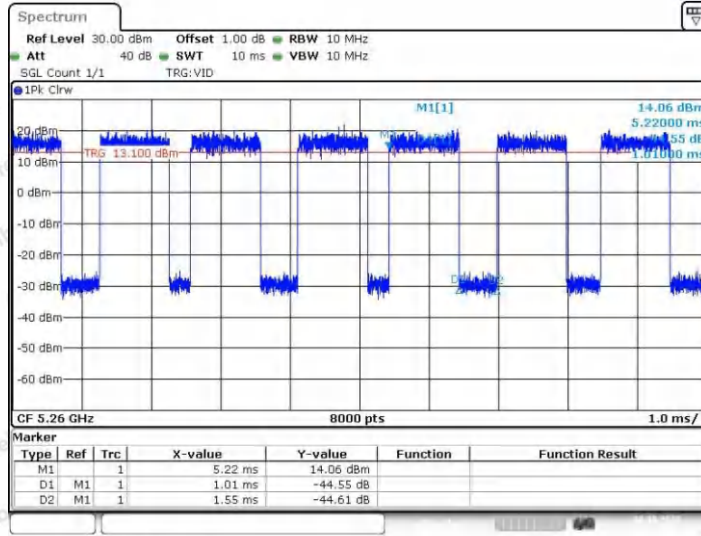

11AX20SISO_Ant1_5260

Date: 28.OCT.2023 09:40:45