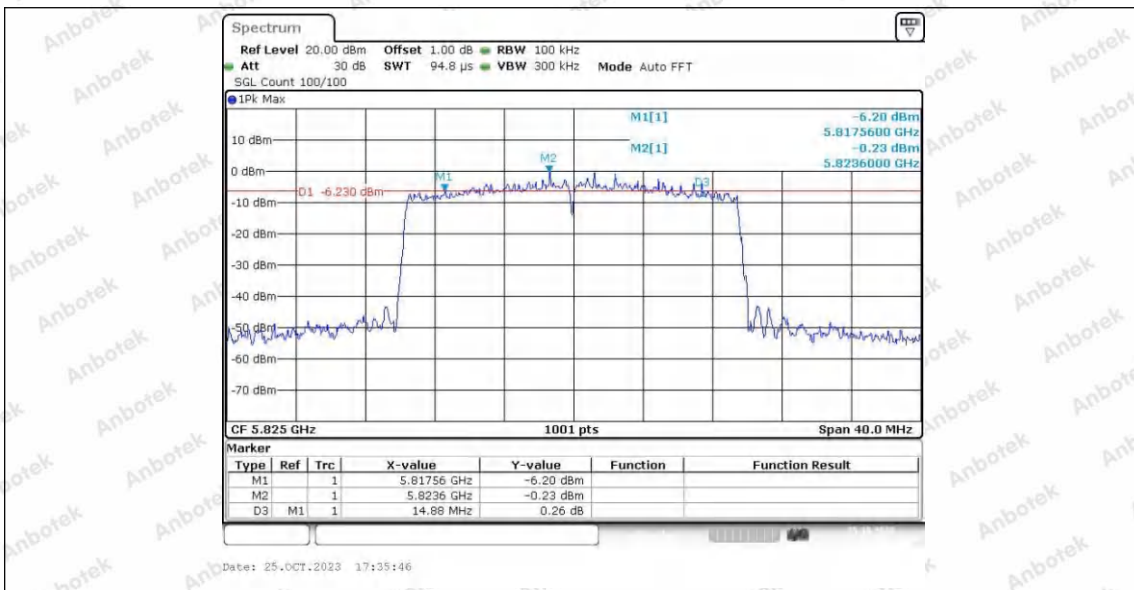

Shenzhen Anbotek Compliance Laboratory Limited

Address: 1/F., Building D, Sogood Science and Technology Park, Sanwei Community, Hangcheng Street, Bao'an District, Shenzhen, Guangdong, China.
Tel: (86) 0755-26066440 Fax: (86) 0755-26014772 Email: service@anbotek.com

Hotline 400-003-0500
www.anbotek.com.cn