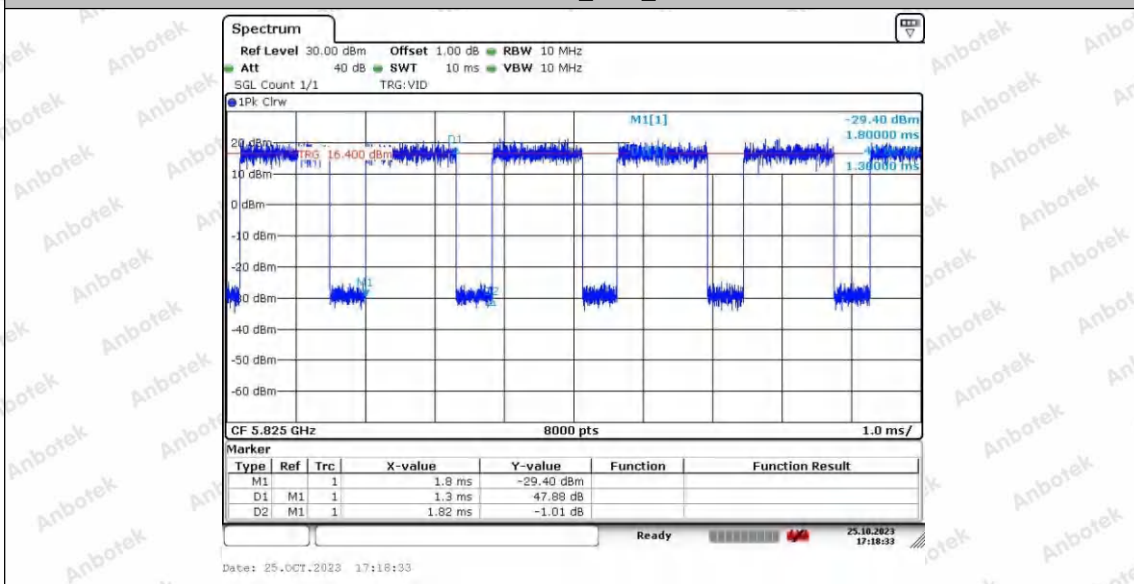

Hotline 400-003-0500  
 www.anbotek.com.cn

11AC20SISO\_Ant2\_5785

11AC20SISO\_Ant1\_5825