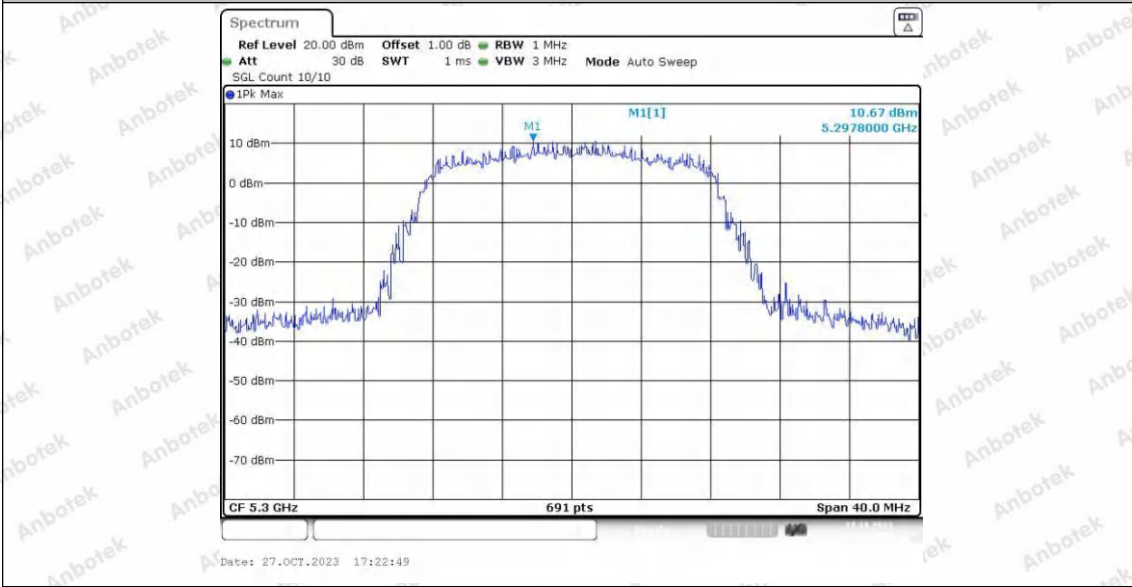

11A_Ant1_5300