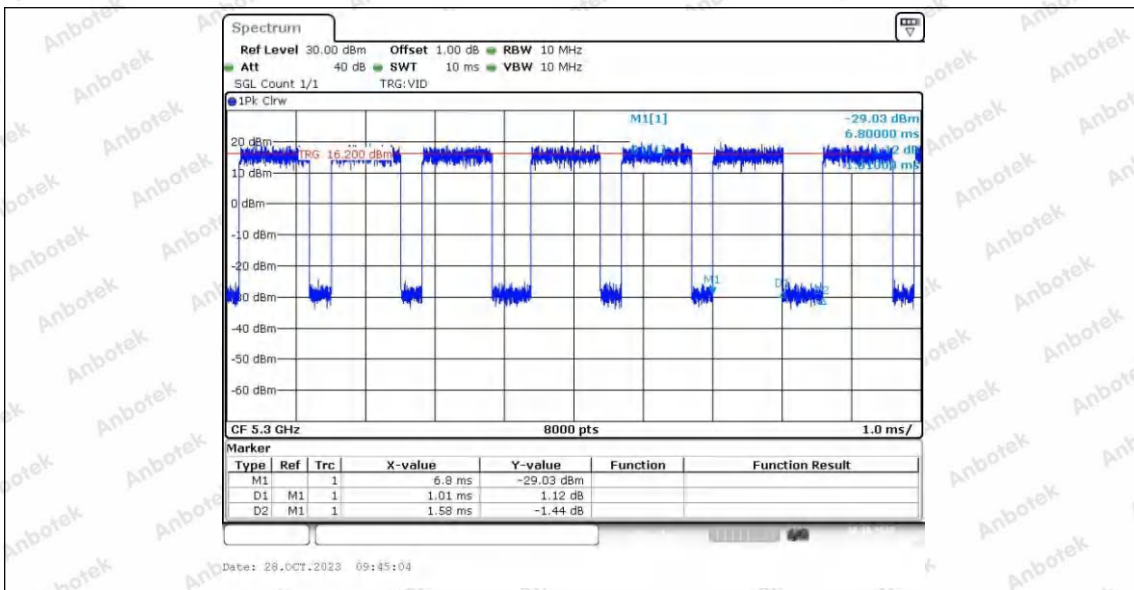

Shenzhen Anbotek Compliance Laboratory Limited

Address: 1/F., Building D, Sogood Science and Technology Park, Sanwei Community, Hangcheng Street, Bao'an District, Shenzhen, Guangdong, China.
Tel: (86) 0755-26066440 Fax: (86) 0755-26014772 Email: service@anbotek.com

Hotline 400-003-0500
www.anbotek.com.cn