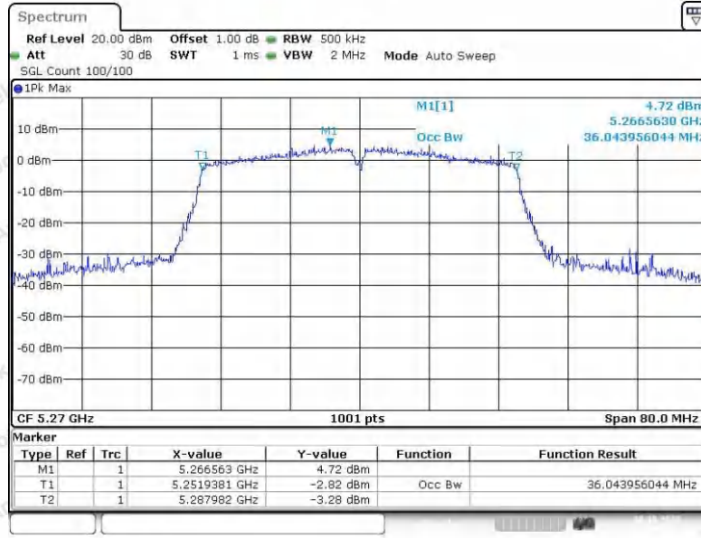

11N40SISO_Ant2_5270

11N40SISO_Ant1_5310

Shenzhen Anbotek Compliance Laboratory Limited

Address: 1/F., Building D, Sogood Science and Technology Park, Sanwei Community, Hangcheng Street, Bao'an District, Shenzhen, Guangdong, China.
Tel: (86) 0755-26066440 Fax: (86) 0755-26014772 Email: service@anbotek.com

Hotline 400-003-0500
www.anbotek.com.cn