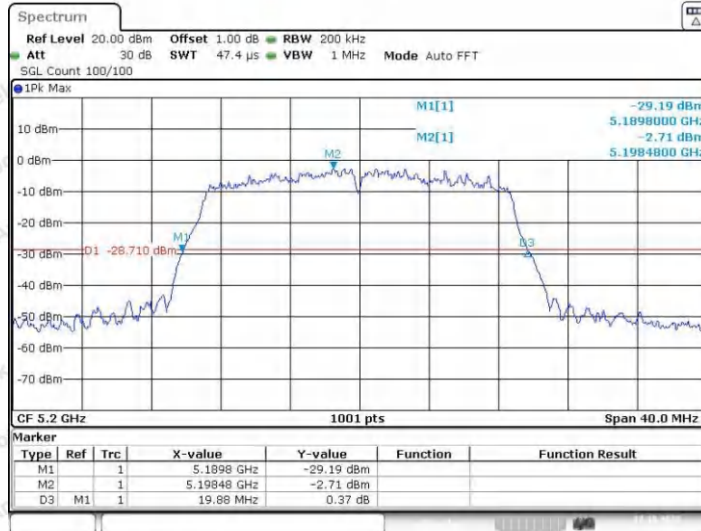

11AC20SISO_Ant2_5200

11AC20SISO_Ant1_5240

Shenzhen Anbotek Compliance Laboratory Limited

Address: 1/F., Building D, Sogood Science and Technology Park, Sanwei Community, Hangcheng Street, Bao'an District, Shenzhen, Guangdong, China.
Tel: (86) 0755-26066440 Fax: (86) 0755-26014772 Email: service@anbotek.com

Hotline 400-003-0500
www.anbotek.com.cn