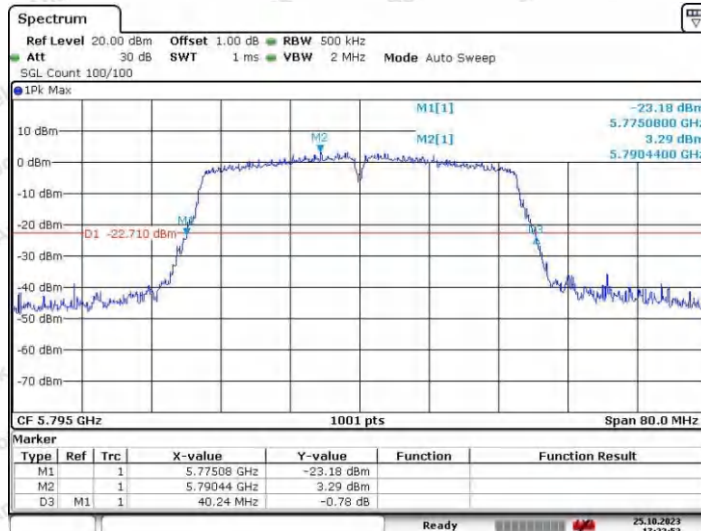

11AC40SISO_Ant1_5795

11AC40SISO_Ant2_5795

Shenzhen Anbotek Compliance Laboratory Limited

Address: 1/F., Building D, Sogood Science and Technology Park, Sanwei Community, Hangcheng Street, Bao'an District, Shenzhen, Guangdong, China.
Tel: (86) 0755-26066440 Fax: (86) 0755-26014772 Email: service@anbotek.com

Hotline 400-003-0500
www.anbotek.com.cn