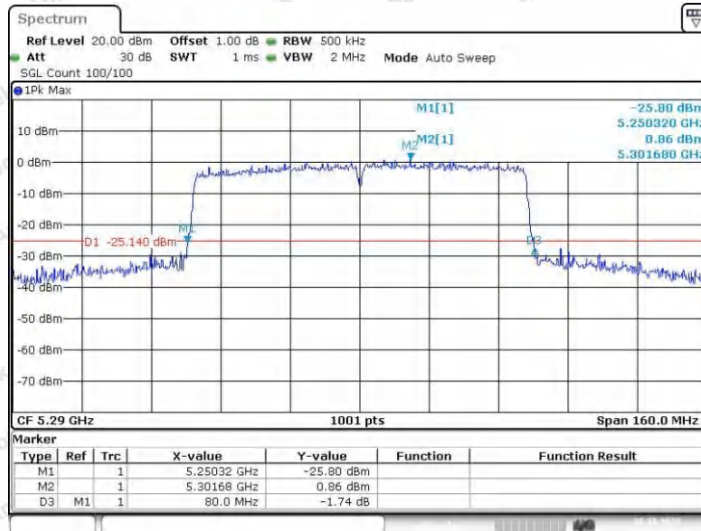

11AC80SISO_Ant2_5290

11AC80SISO_Ant1_5775

Shenzhen Anbotek Compliance Laboratory Limited

Address: 1/F., Building D, Sogood Science and Technology Park, Sanwei Community,
Hangcheng Street, Bao'an District, Shenzhen, Guangdong, China.
Tel: (86) 0755-26066440 Fax: (86) 0755-26014772 Email: service@anbotek.com

Hotline
400-003-0500
www.anbotek.com.cn