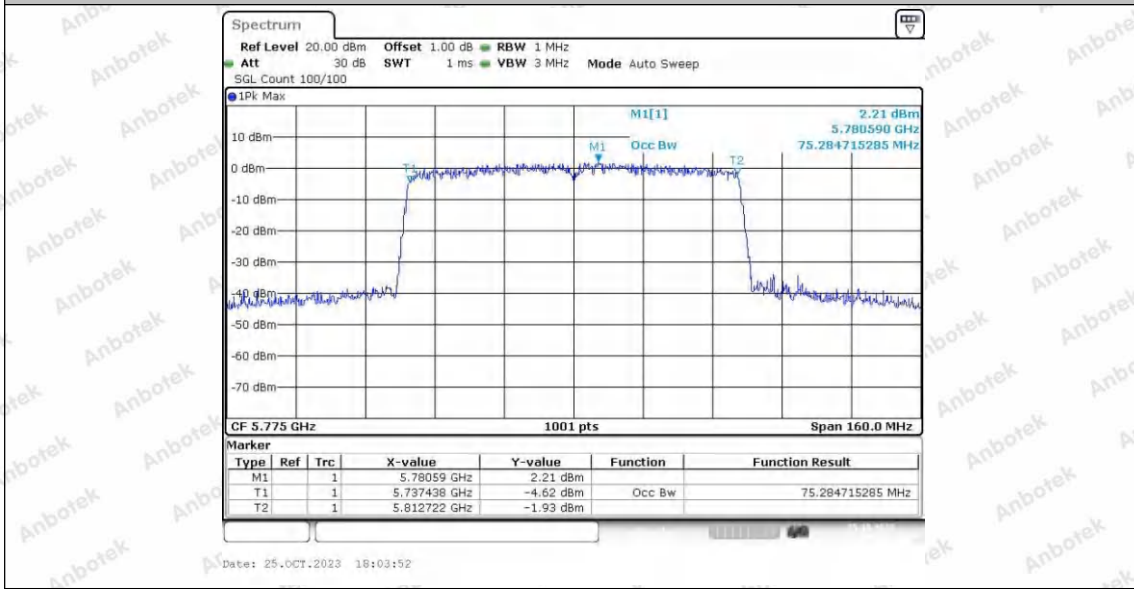

11AC80SISO_Ant2_5775