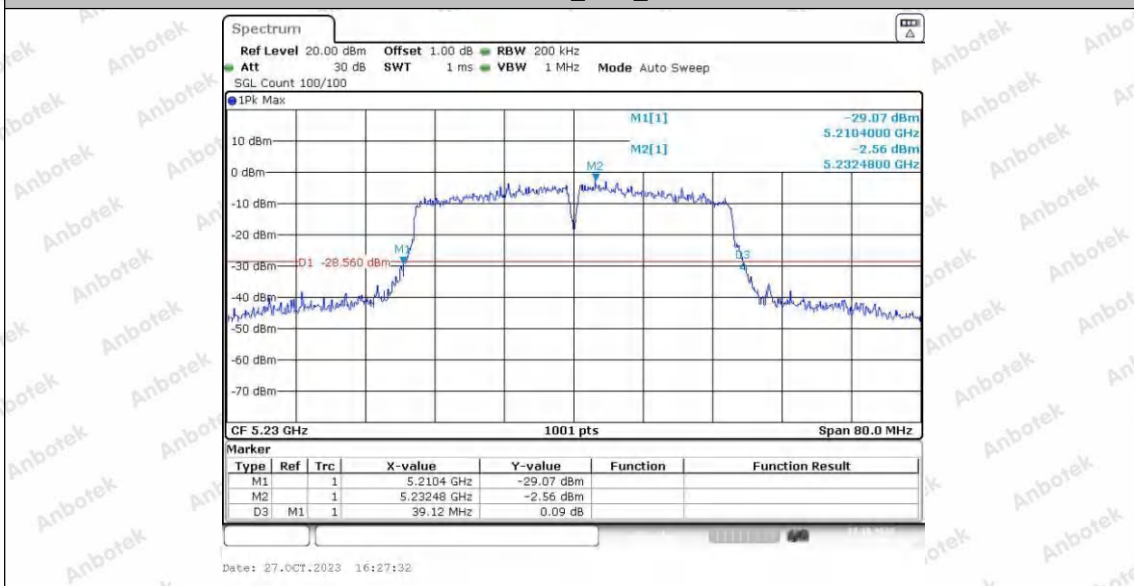

11N40SISO_Ant2_5230

Shenzhen Anbotek Compliance Laboratory Limited

Address: 1/F., Building D, Sogood Science and Technology Park, Sanwei Community, Hangcheng Street, Bao'an District, Shenzhen, Guangdong, China.
Tel: (86) 0755-26066440 Fax: (86) 0755-26014772 Email: service@anbotek.com

Hotline 400-003-0500
www.anbotek.com.cn