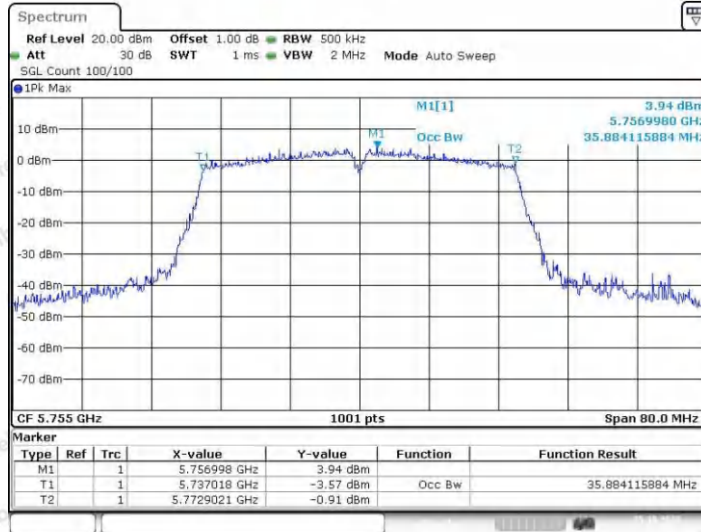

11N40SISO_Ant2_5755