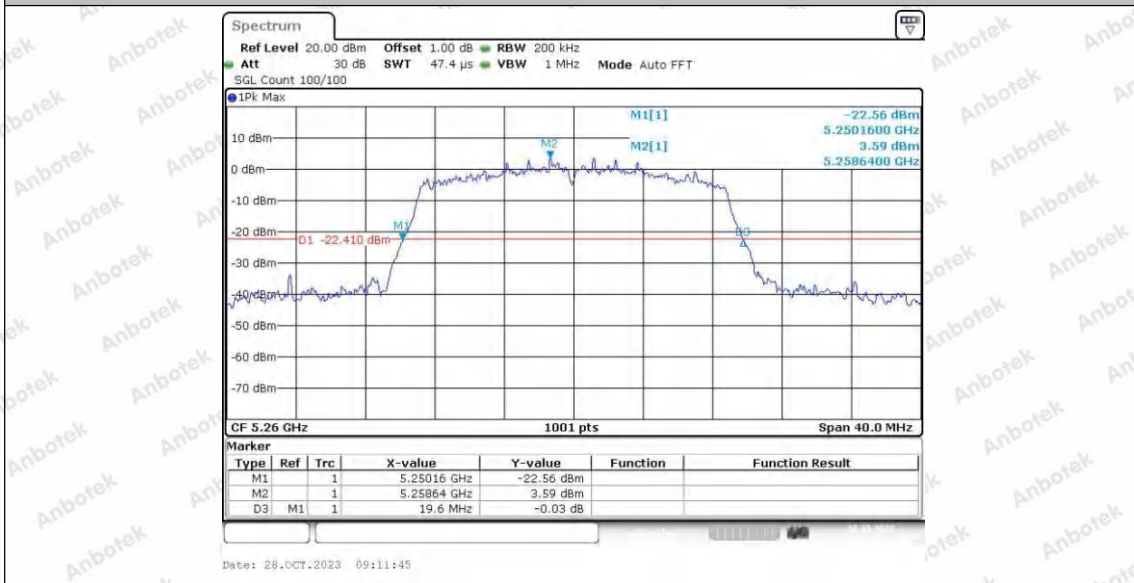

11N20SISO_Ant1_5260

Shenzhen Anbotek Compliance Laboratory Limited

Address: 1/F., Building D, Sogood Science and Technology Park, Sanwei Community, Hangcheng Street, Bao'an District, Shenzhen, Guangdong, China.
Tel: (86) 0755-26066440 Fax: (86) 0755-26014772 Email: service@anbotek.com

Hotline
400-003-0500
www.anbotek.com.cn