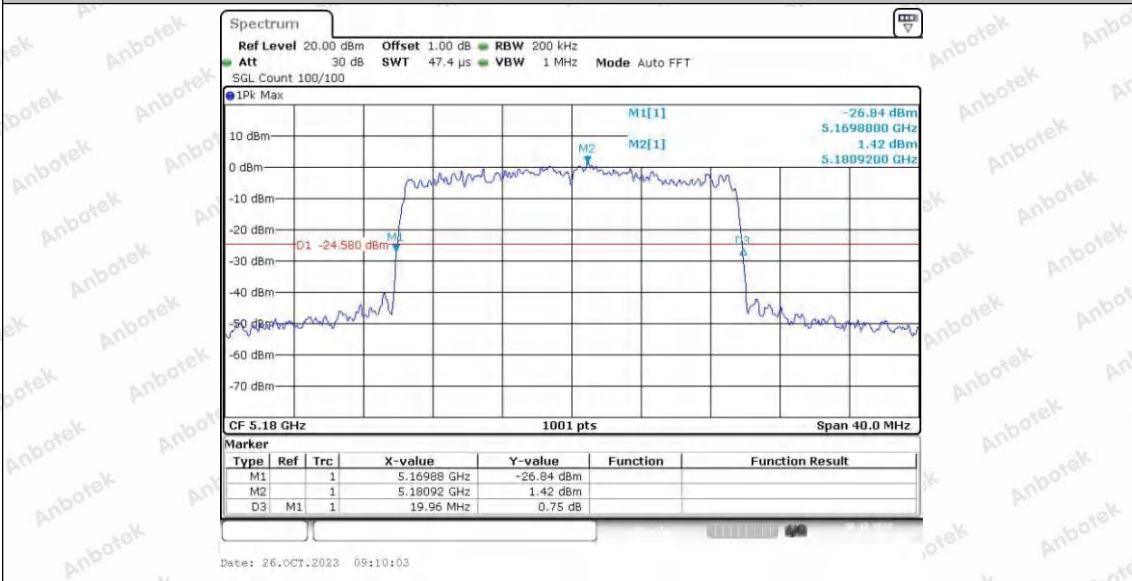

 Hotline
 400-003-0500
www.anbotek.com.cn

11AC80SISO_Ant2_5775

11AX20SISO_Ant1_5180

Shenzhen Anbotek Compliance Laboratory Limited

Address: 1/F., Building D, Sogood Science and Technology Park, Sanwei Community, Hangcheng Street, Bao'an District, Shenzhen, Guangdong, China.
 Tel: (86) 0755-26066440 Fax: (86) 0755-26014772 Email: service@anbotek.com