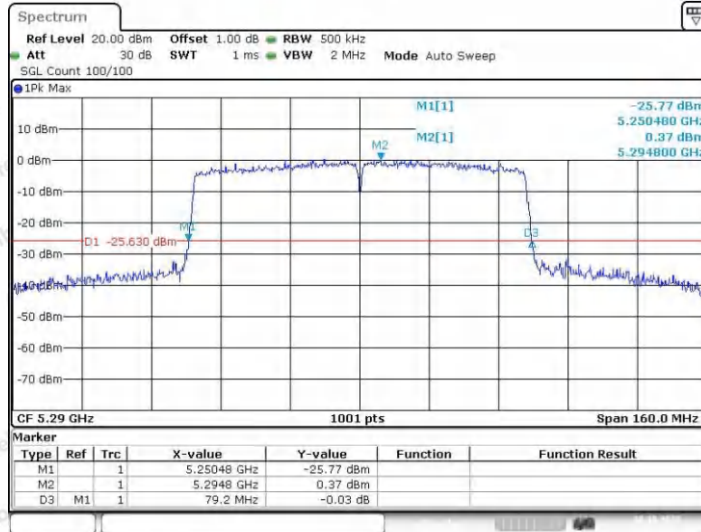

11AC80SISO_Ant1_5290