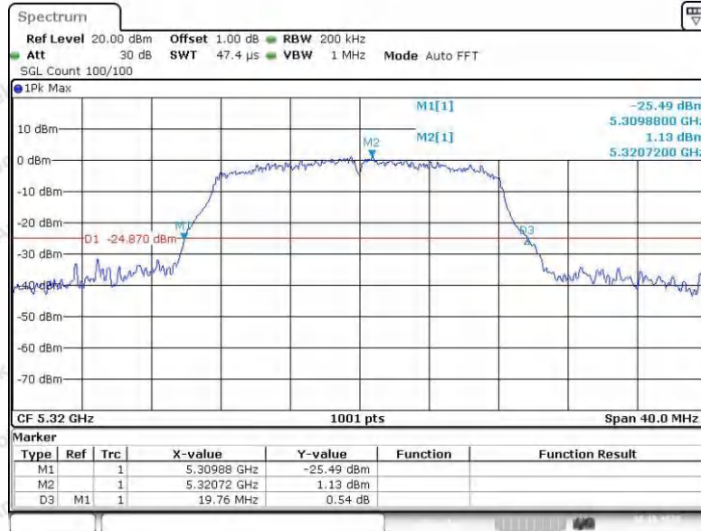

11A_Ant2_5320

11A_Ant1_5745

Shenzhen Anbotek Compliance Laboratory Limited

Address: 1/F., Building D, Sogood Science and Technology Park, Sanwei Community, Hangcheng Street, Bao'an District, Shenzhen, Guangdong, China.
Tel: (86) 0755-26066440 Fax: (86) 0755-26014772 Email: service@anbotek.com

Hotline 400-003-0500
www.anbotek.com.cn