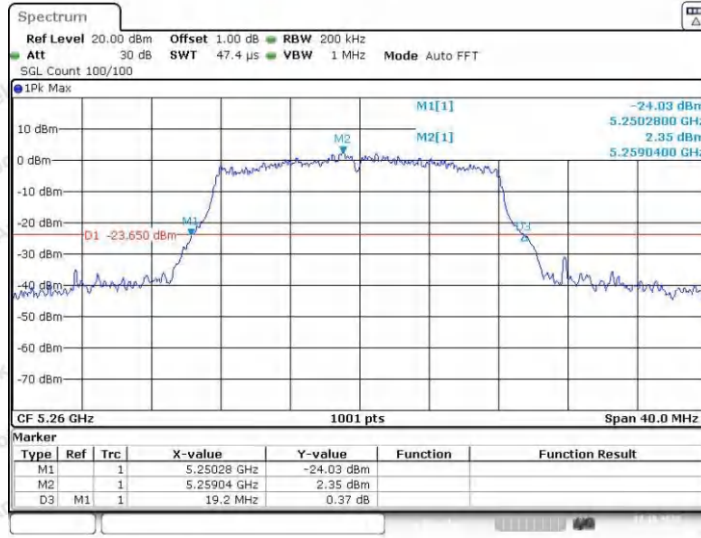

11A_Ant1_5260

11A_Ant2_5260

Shenzhen Anbotek Compliance Laboratory Limited

Address: 1/F., Building D, Sogood Science and Technology Park, Sanwei Community, Hangcheng Street, Bao'an District, Shenzhen, Guangdong, China.
Tel: (86) 0755-26066440 Fax: (86) 0755-26014772 Email: service@anbotek.com

Hotline 400-003-0500
www.anbotek.com.cn