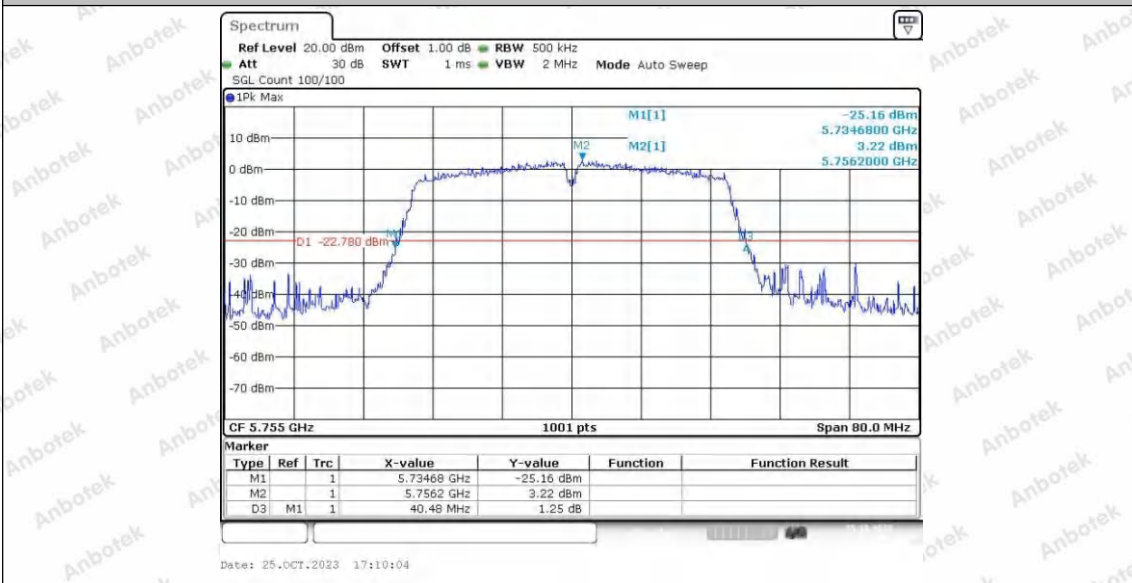

11N40SISO_Ant1_5755

Shenzhen Anbotek Compliance Laboratory Limited

Address: 1/F., Building D, Sogood Science and Technology Park, Sanwei Community, Hangcheng Street, Bao'an District, Shenzhen, Guangdong, China.
Tel: (86) 0755-26066440 Fax: (86) 0755-26014772 Email: service@anbotek.com

Hotline 400-003-0500
www.anbotek.com.cn