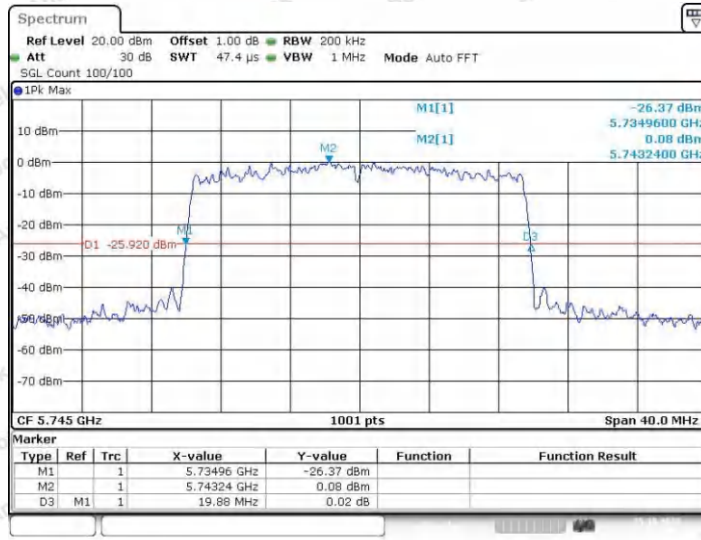

11AX20SISO_Ant1_5745

11AX20SISO_Ant2_5745

Shenzhen Anbotek Compliance Laboratory Limited

Address: 1/F., Building D, Sogood Science and Technology Park, Sanwei Community, Hangcheng Street, Bao'an District, Shenzhen, Guangdong, China.
Tel: (86) 0755-26066440 Fax: (86) 0755-26014772 Email: service@anbotek.com

Hotline
400-003-0500
www.anbotek.com.cn