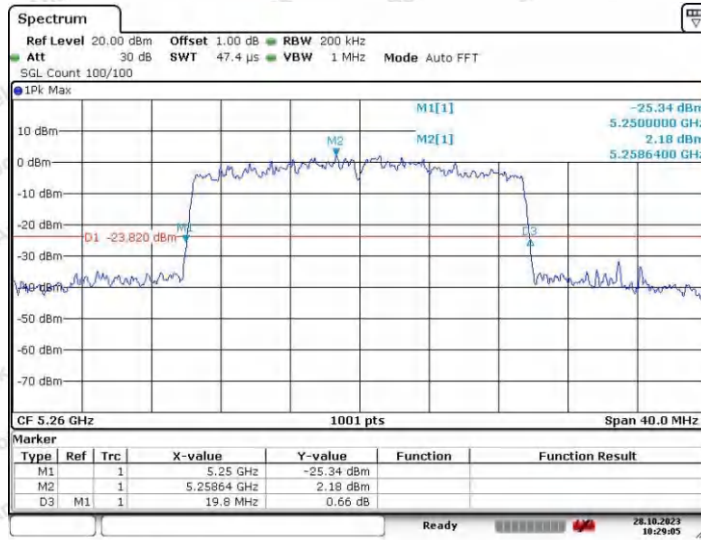

11AX20SISO_Ant2_5260

11AX20SISO_Ant1_5300

Shenzhen Anbotek Compliance Laboratory Limited

Address: 1/F., Building D, Sogood Science and Technology Park, Sanwei Community, Hangcheng Street, Bao'an District, Shenzhen, Guangdong, China.
Tel: (86) 0755-26066440 Fax: (86) 0755-26014772 Email: service@anbotek.com

Hotline 400-003-0500
www.anbotek.com.cn