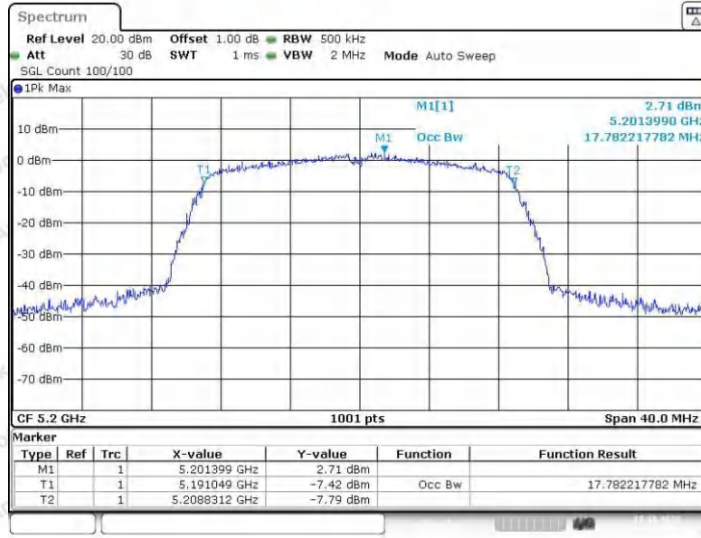

11AC20SISO_Ant2_5200

11AC20SISO_Ant1_5240

Shenzhen Anbotek Compliance Laboratory Limited

Address: 1/F., Building D, Sogood Science and Technology Park, Sanwei Community, Hangcheng Street, Bao'an District, Shenzhen, Guangdong, China.
Tel: (86) 0755-26066440 Fax: (86) 0755-26014772 Email: service@anbotek.com

Hotline 400-003-0500
www.anbotek.com.cn