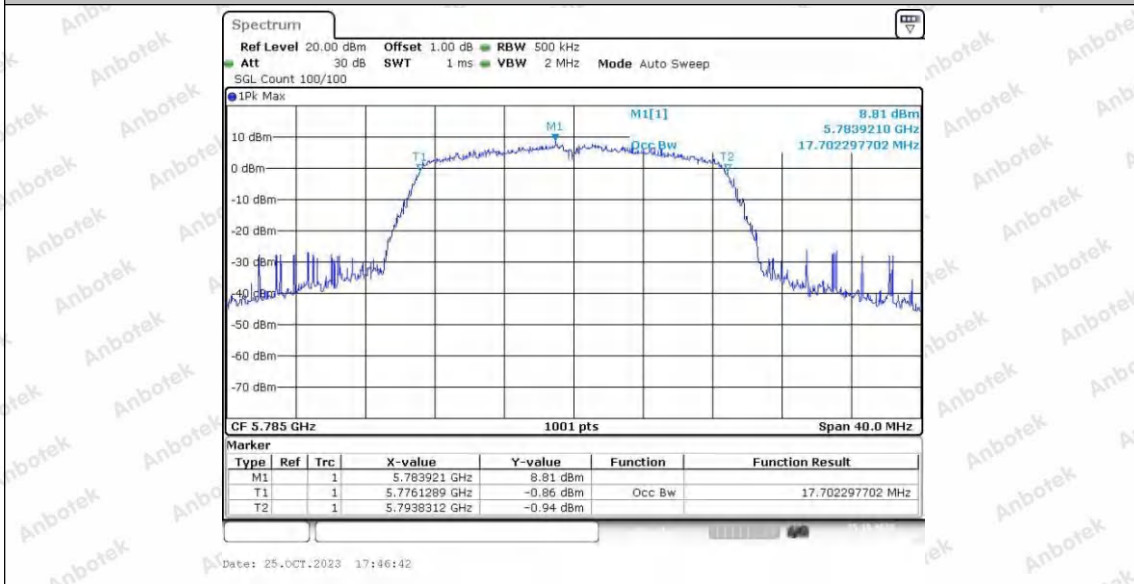

11N20SISO_Ant2_5785