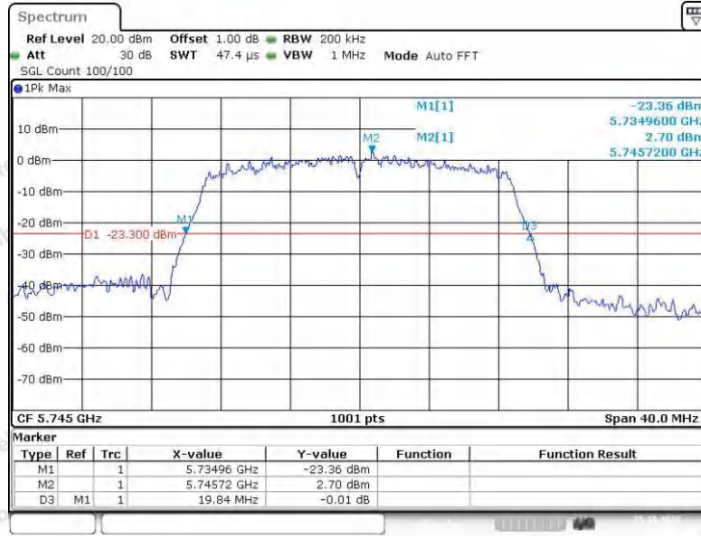

11N20SISO_Ant1_5745

Date: 25.OCT.2023 17:01:30