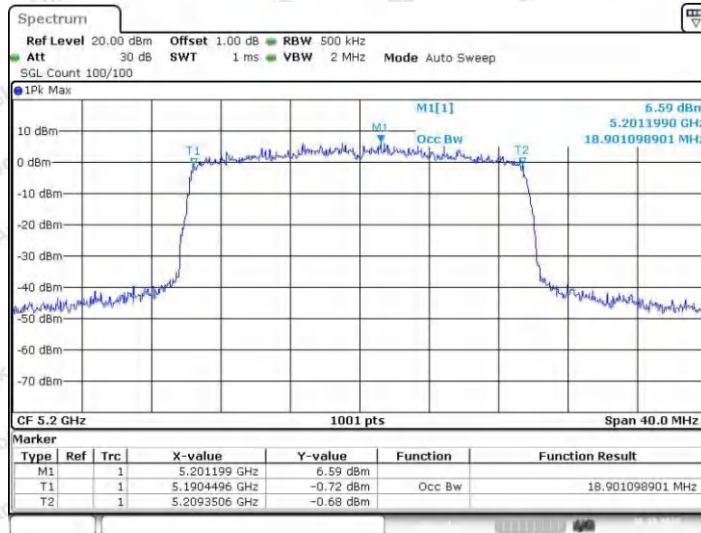

Hotline 400-003-0500
 www.anbotek.com.cn

11AX20SISO_Ant2_5180

Date: 27.OCT.2023 16:41:52

11AX20SISO_Ant1_5200

Date: 26.OCT.2023 09:12:17

11AX20SISO_Ant2_5200

Shenzhen Anbotek Compliance Laboratory Limited

Address: 1/F., Building D, Sogood Science and Technology Park, Sanwei Community, Hangcheng Street, Bao'an District, Shenzhen, Guangdong, China.
 Tel: (86) 0755-26066440 Fax: (86) 0755-26014772 Email: service@anbotek.com