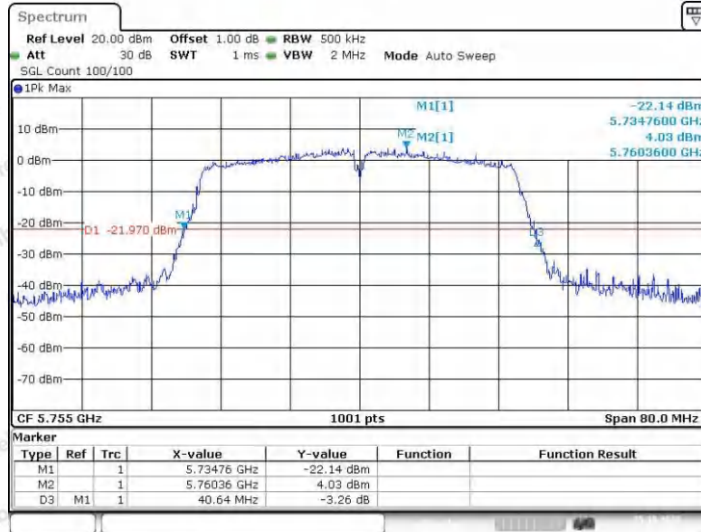

11N40SISO_Ant2_5755