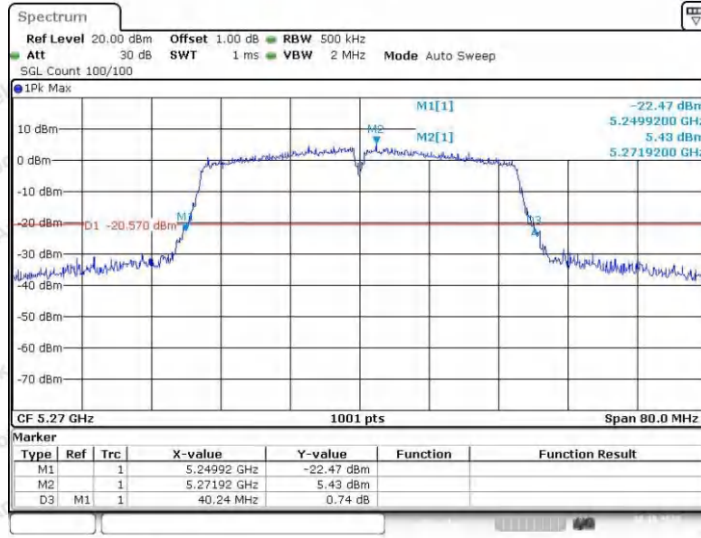

11AC40SISO_Ant2_5270

11AC40SISO_Ant1_5310

Shenzhen Anbotek Compliance Laboratory Limited

Address: 1/F., Building D, Sogood Science and Technology Park, Sanwei Community, Hangcheng Street, Bao'an District, Shenzhen, Guangdong, China.
Tel: (86) 0755-26066440 Fax: (86) 0755-26014772 Email: service@anbotek.com

Hotline 400-003-0500
www.anbotek.com.cn