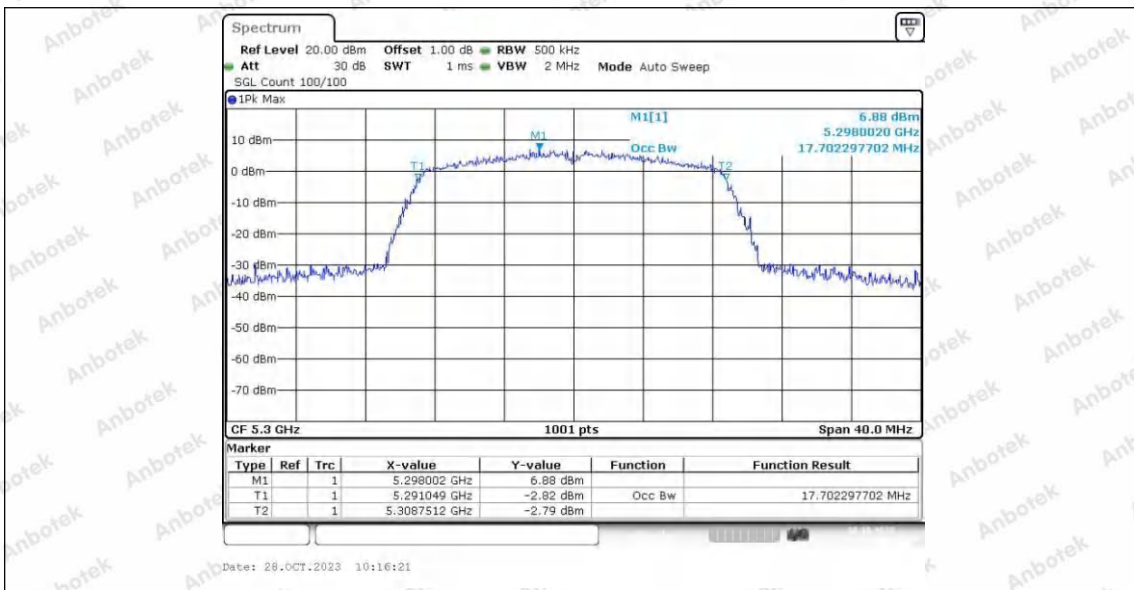

Shenzhen Anbotek Compliance Laboratory Limited

Address: 1/F., Building D, Sogood Science and Technology Park, Sanwei Community, Hangcheng Street, Bao'an District, Shenzhen, Guangdong, China.
Tel: (86) 0755-26066440 Fax: (86) 0755-26014772 Email: service@anbotek.com

Hotline 400-003-0500
www.anbotek.com.cn