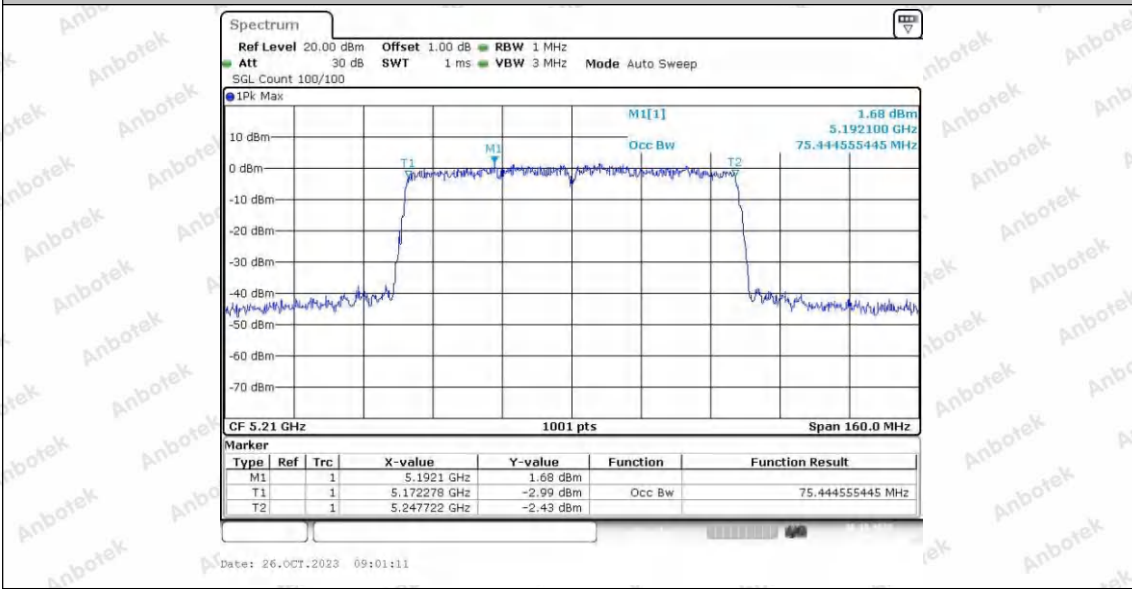

11AC80SISO_Ant1_5210