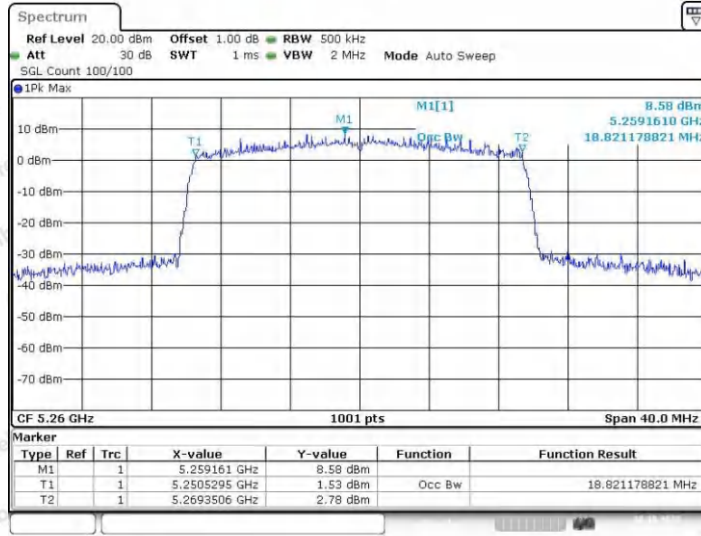

11AX20SISO_Ant1_5260