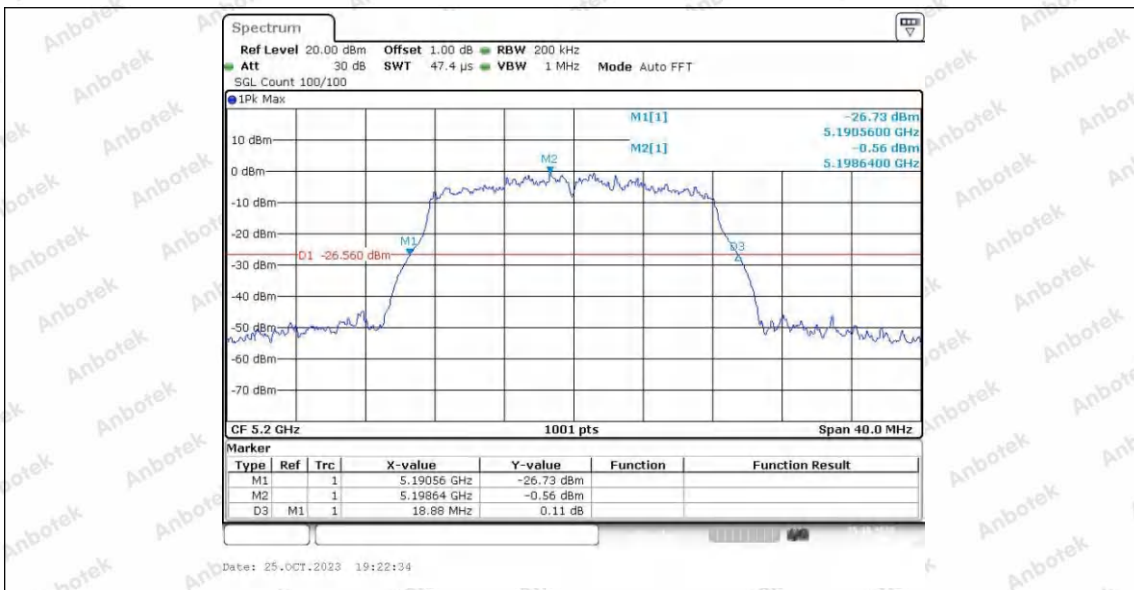

Shenzhen Anbotek Compliance Laboratory Limited

Address: 1/F., Building D, Sogood Science and Technology Park, Sanwei Community, Hangcheng Street, Bao'an District, Shenzhen, Guangdong, China.
Tel: (86) 0755-26066440 Fax: (86) 0755-26014772 Email: service@anbotek.com

Hotline 400-003-0500
www.anbotek.com.cn