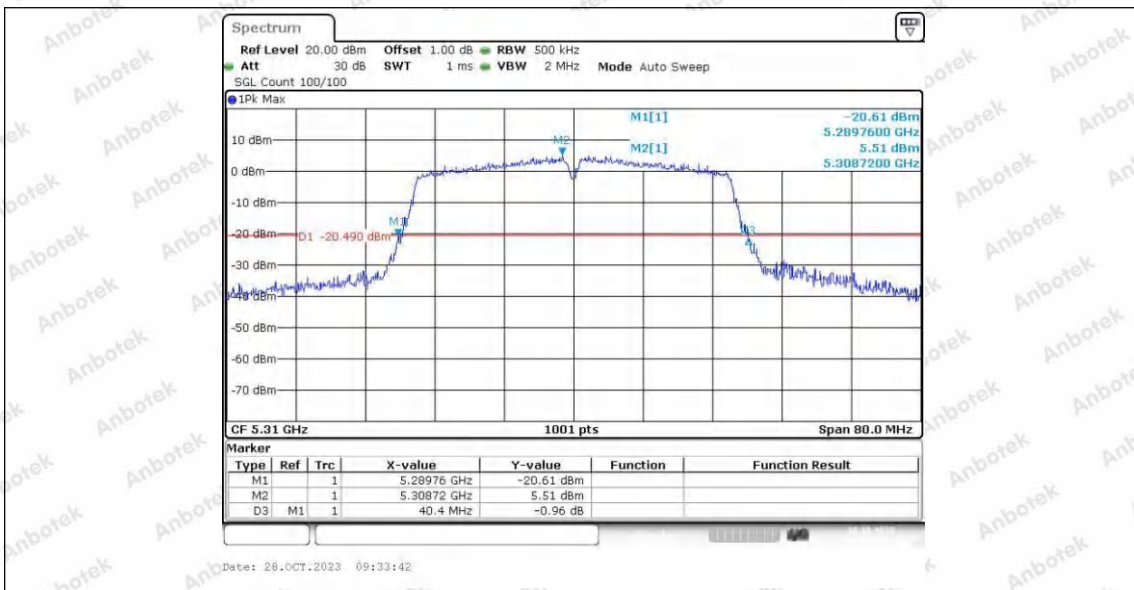

Shenzhen Anbotek Compliance Laboratory Limited

Address: 1/F., Building D, Sogood Science and Technology Park, Sanwei Community, Hangcheng Street, Bao'an District, Shenzhen, Guangdong, China.
Tel: (86) 0755-26066440 Fax: (86) 0755-26014772 Email: service@anbotek.com

Hotline 400-003-0500
www.anbotek.com.cn