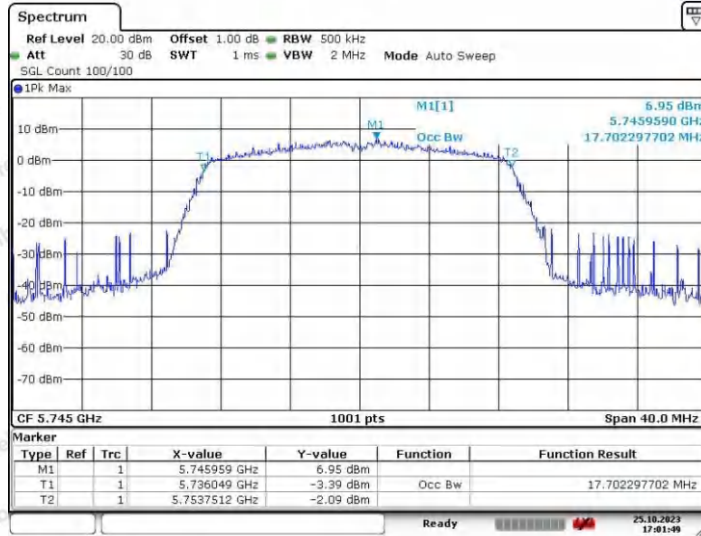

11N20SISO_Ant1_5745