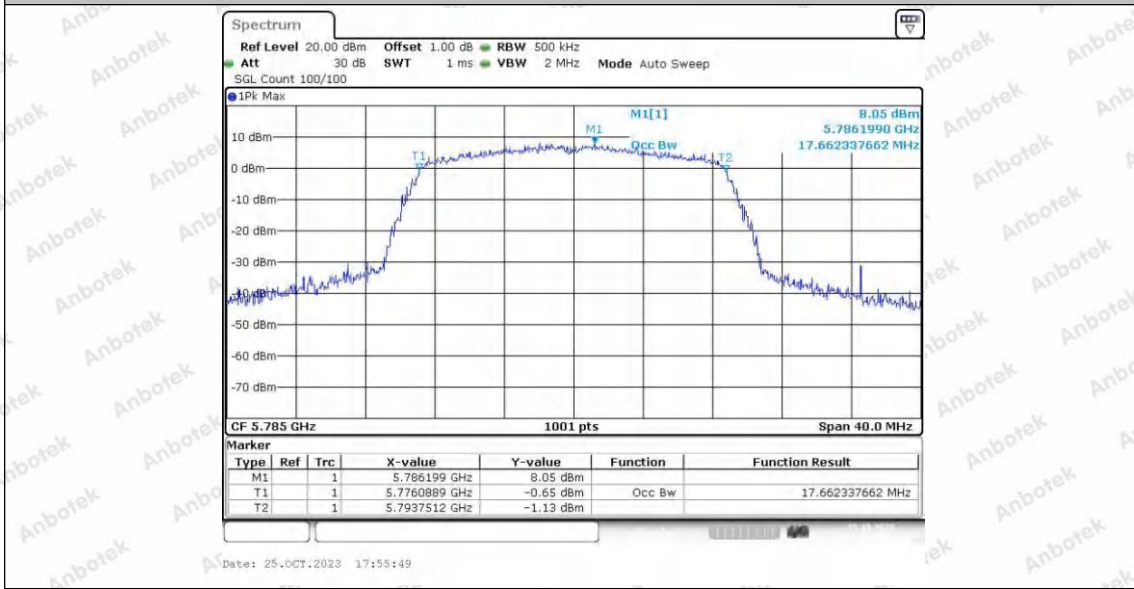

11AC20SISO_Ant2_5785