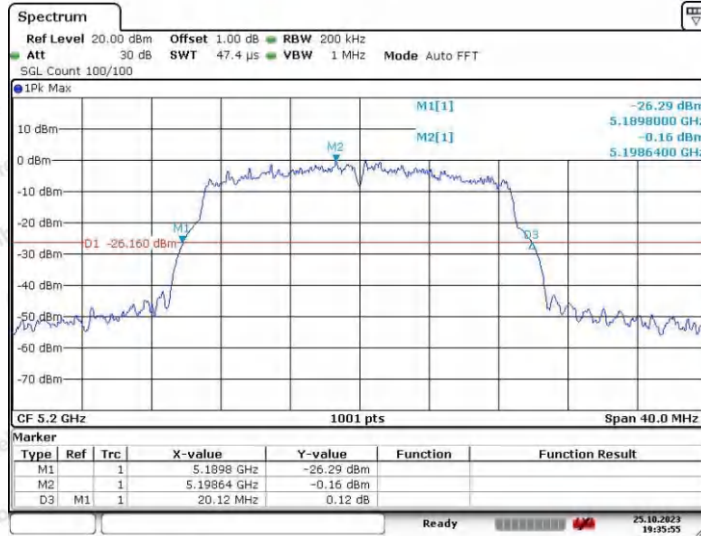

11N20SISO_Ant1_5200