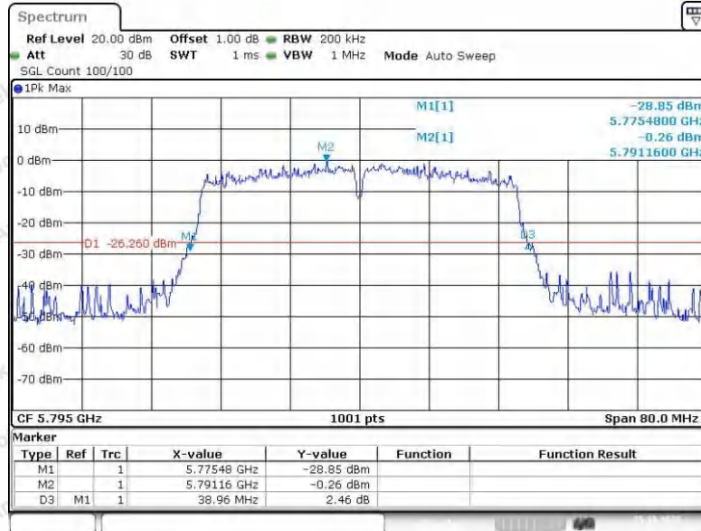

11N40SISO_Ant1_5795