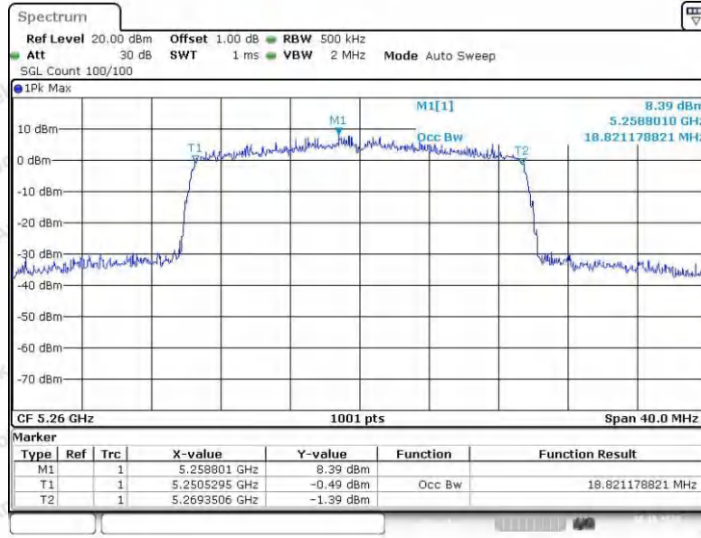

11AX20SISO_Ant2_5260

11AX20SISO_Ant1_5300

Shenzhen Anbotek Compliance Laboratory Limited

Address: 1/F., Building D, Sogood Science and Technology Park, Sanwei Community, Hangcheng Street, Bao'an District, Shenzhen, Guangdong, China.
Tel: (86) 0755-26066440 Fax: (86) 0755-26014772 Email: service@anbotek.com

Hotline 400-003-0500
www.anbotek.com.cn