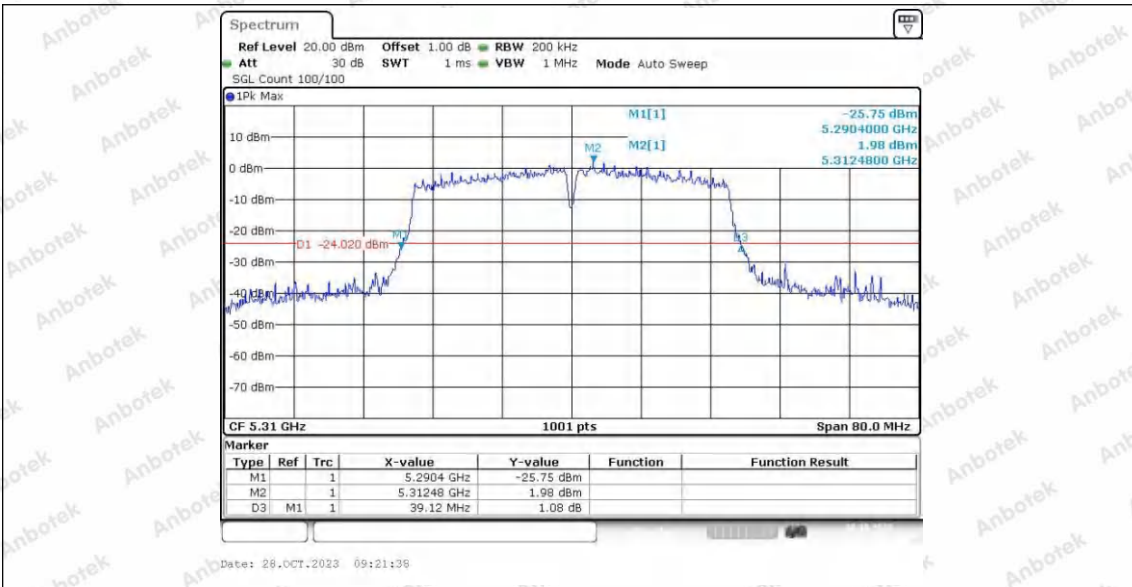

Shenzhen Anbotek Compliance Laboratory Limited

Address: 1/F., Building D, Sogood Science and Technology Park, Sanwei Community, Hangcheng Street, Bao'an District, Shenzhen, Guangdong, China.
Tel: (86) 0755-26066440 Fax: (86) 0755-26014772 Email: service@anbotek.com

Hotline 400-003-0500
www.anbotek.com.cn