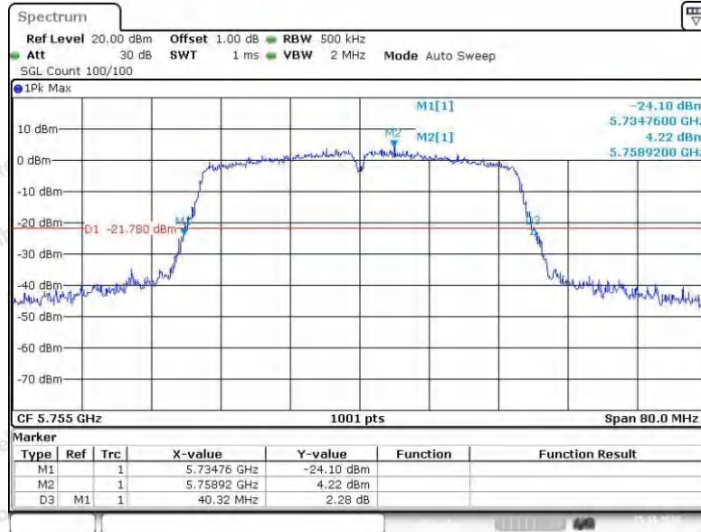

11AC40SISO_Ant2_5755