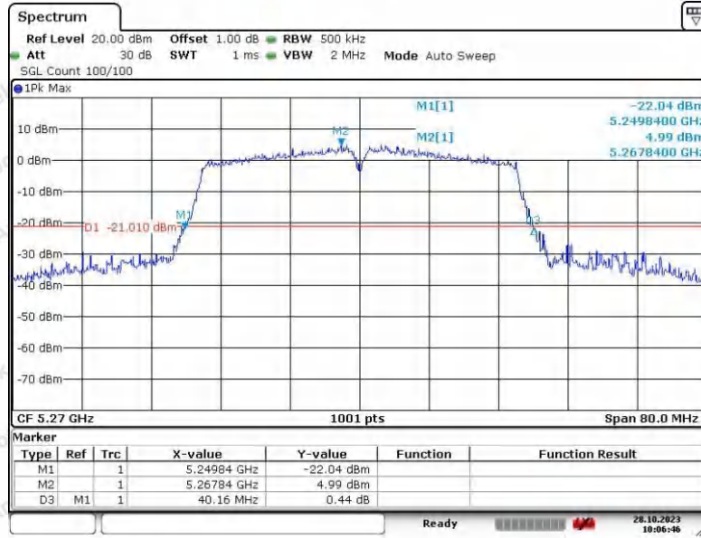

11N40SISO_Ant2_5270

11N40SISO_Ant1_5310

Shenzhen Anbotek Compliance Laboratory Limited

Address: 1/F., Building D, Sogood Science and Technology Park, Sanwei Community, Hangcheng Street, Bao'an District, Shenzhen, Guangdong, China.
Tel: (86) 0755-26066440 Fax: (86) 0755-26014772 Email: service@anbotek.com

Hotline 400-003-0500
www.anbotek.com.cn