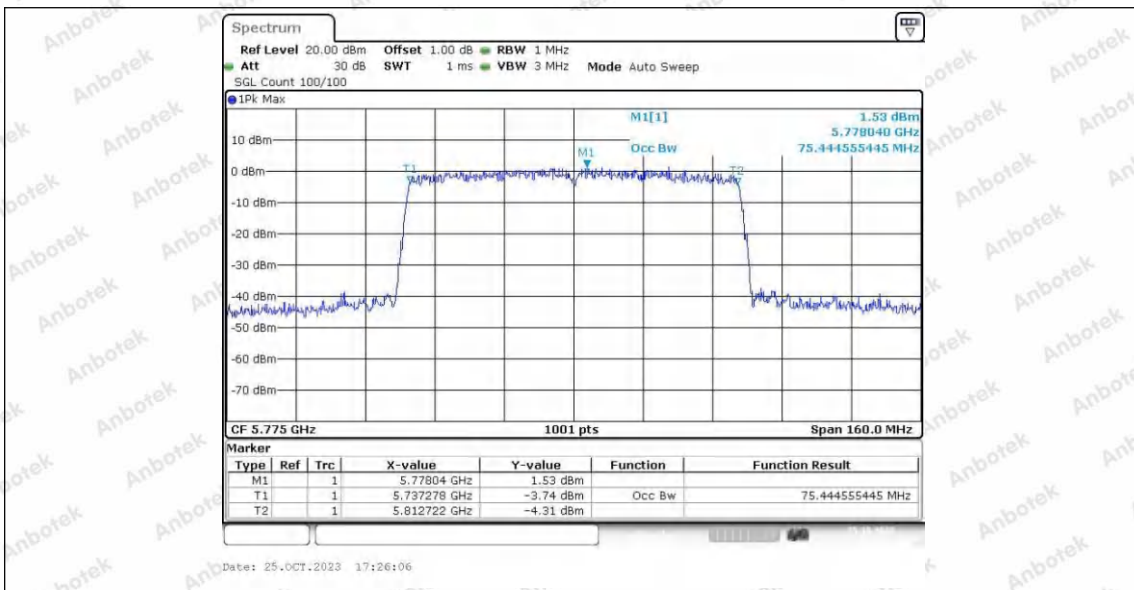

Shenzhen Anbotek Compliance Laboratory Limited

Address: 1/F., Building D, Sogood Science and Technology Park, Sanwei Community, Hangcheng Street, Bao'an District, Shenzhen, Guangdong, China.
Tel: (86) 0755-26066440 Fax: (86) 0755-26014772 Email: service@anbotek.com

Hotline 400-003-0500
www.anbotek.com.cn