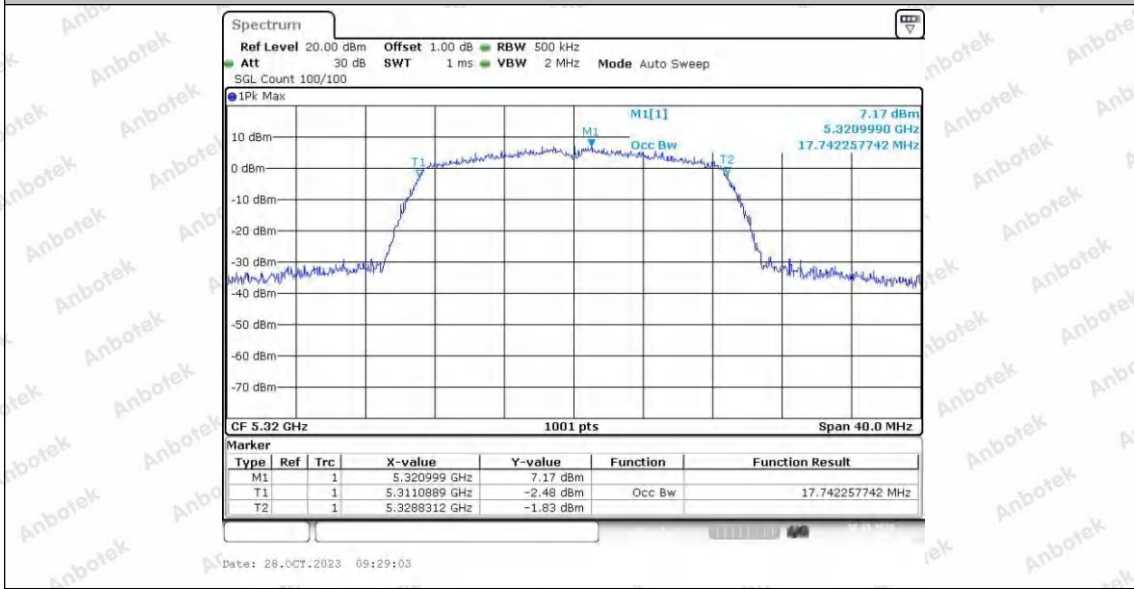

11AC20SISO_Ant1_5320