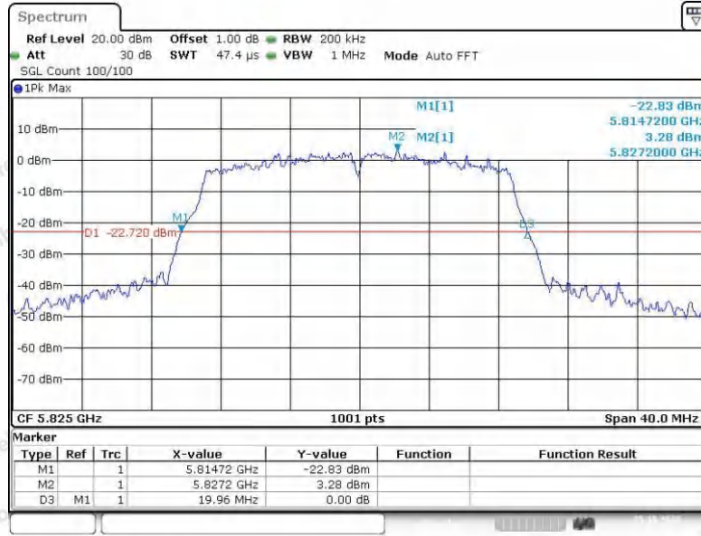

11AC20SISO_Ant2_5825