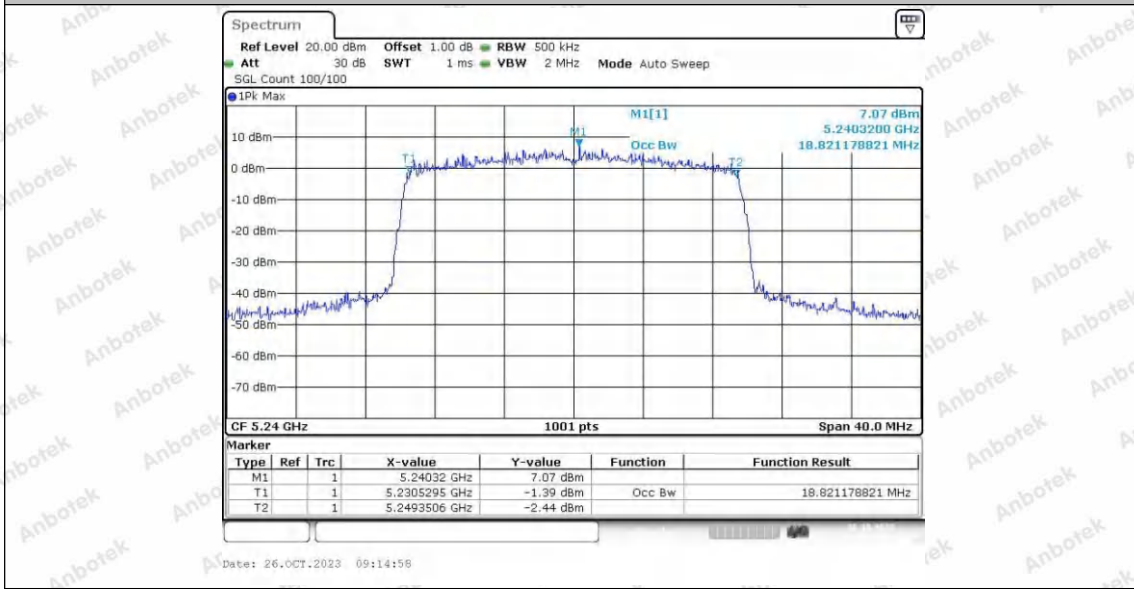

11AX20SISO_Ant1_5240