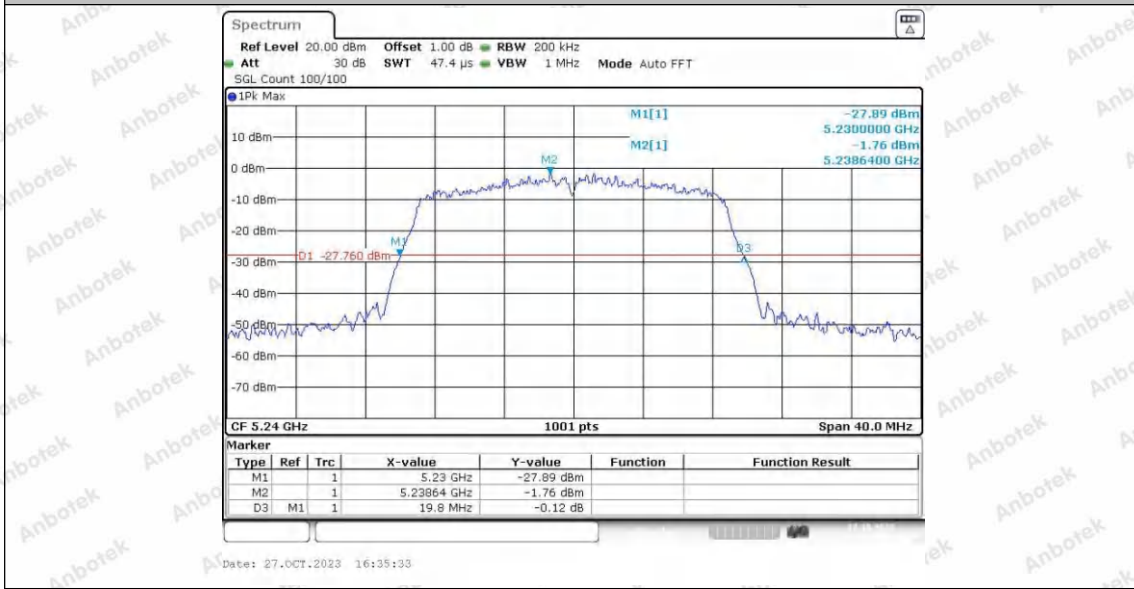

11AC20SISO_Ant2_5240