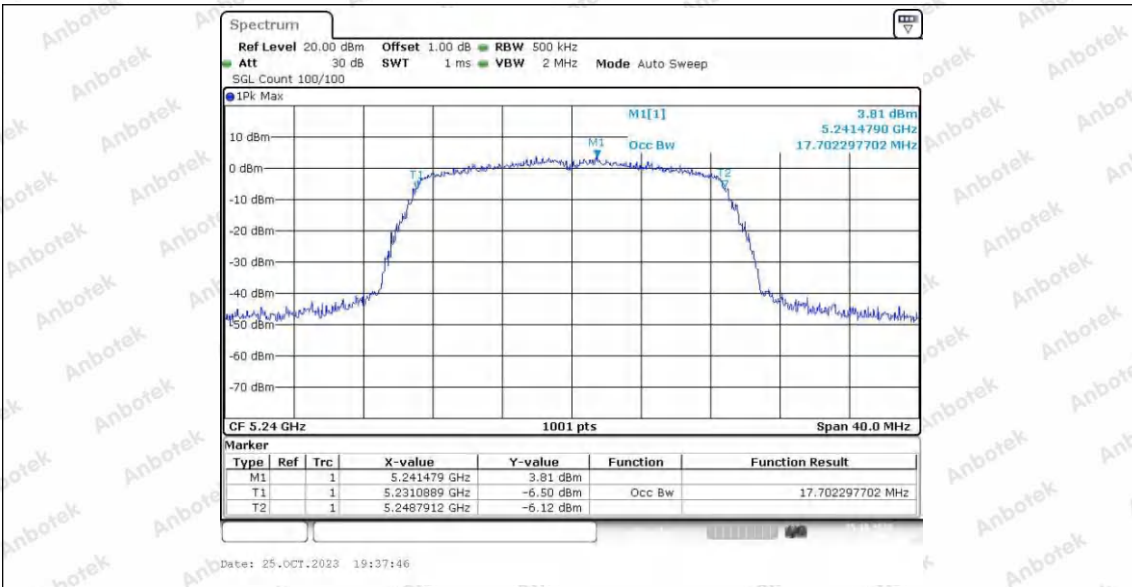

Shenzhen Anbotek Compliance Laboratory Limited

Address: 1/F., Building D, Sogood Science and Technology Park, Sanwei Community, Hangcheng Street, Bao'an District, Shenzhen, Guangdong, China.
Tel: (86) 0755-26066440 Fax: (86) 0755-26014772 Email: service@anbotek.com

Hotline 400-003-0500
www.anbotek.com.cn