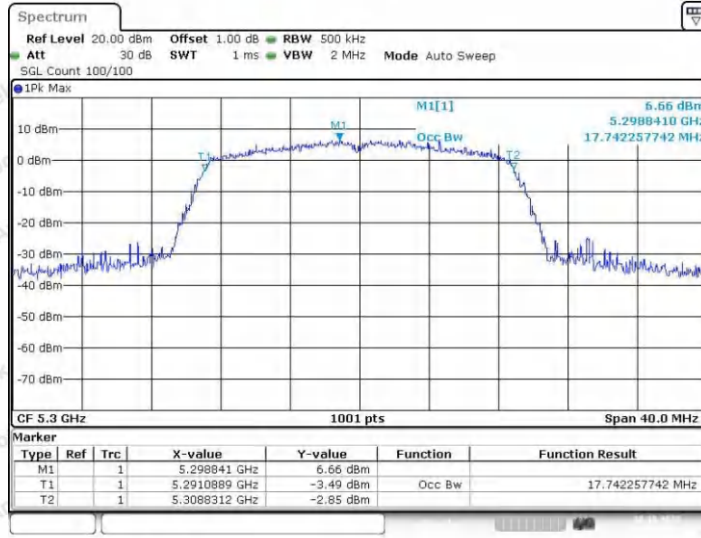

11N20SISO_Ant1_5300

11N20SISO_Ant2_5300

Shenzhen Anbotek Compliance Laboratory Limited

Address: 1/F., Building D, Sogood Science and Technology Park, Sanwei Community, Hangcheng Street, Bao'an District, Shenzhen, Guangdong, China.
Tel: (86) 0755-26066440 Fax: (86) 0755-26014772 Email: service@anbotek.com

Hotline
400-003-0500
www.anbotek.com.cn