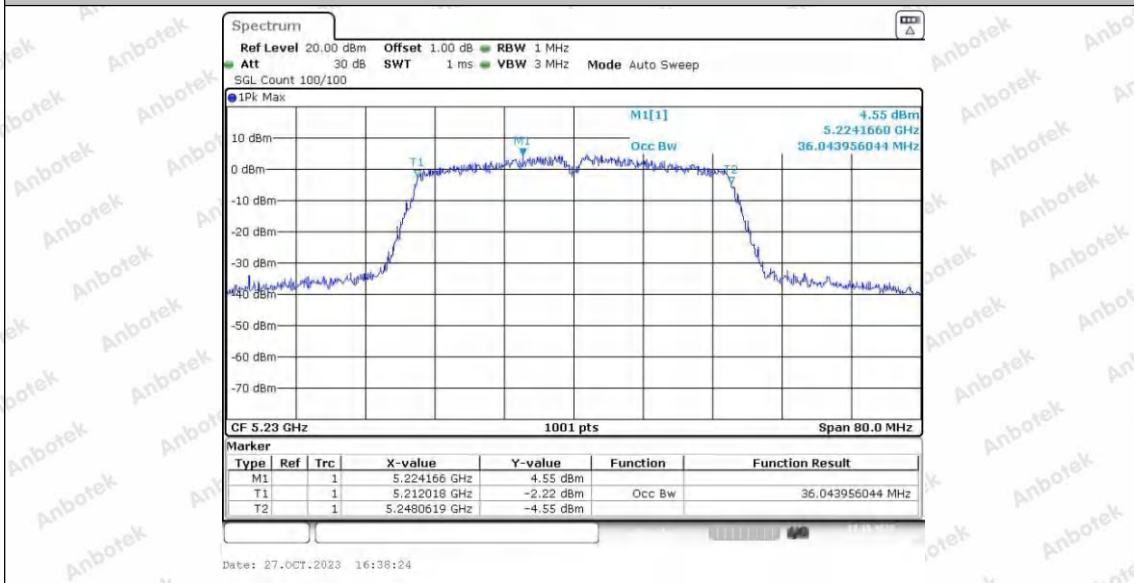

11AC40SISO_Ant2_5230

Shenzhen Anbotek Compliance Laboratory Limited

Address: 1/F., Building D, Sogood Science and Technology Park, Sanwei Community, Hangcheng Street, Bao'an District, Shenzhen, Guangdong, China.
Tel: (86) 0755-26066440 Fax: (86) 0755-26014772 Email: service@anbotek.com

Hotline 400-003-0500
www.anbotek.com.cn