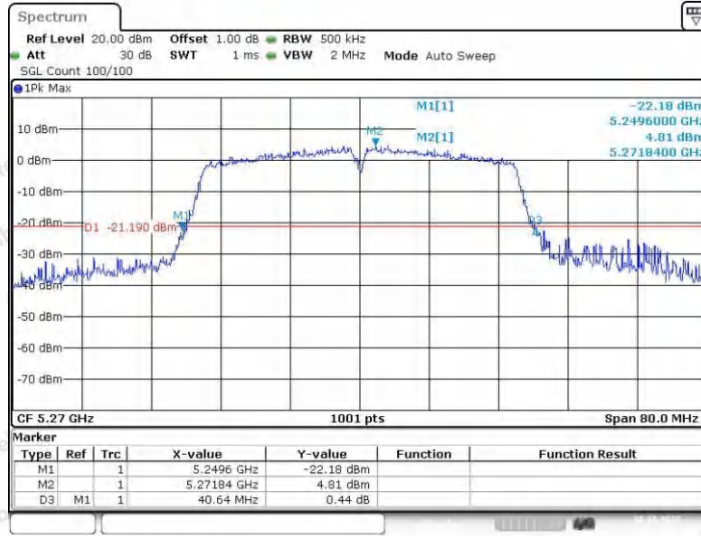

11N40SISO_Ant1_5270