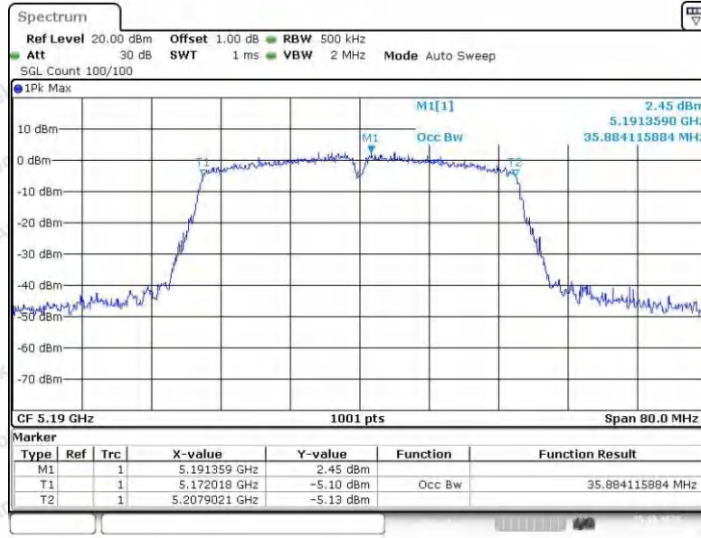

11N40SISO_Ant1_5190

11N40SISO_Ant2_5190

Shenzhen Anbotek Compliance Laboratory Limited

Address: 1/F., Building D, Sogood Science and Technology Park, Sanwei Community, Hangcheng Street, Bao'an District, Shenzhen, Guangdong, China.
Tel: (86) 0755-26066440 Fax: (86) 0755-26014772 Email: service@anbotek.com

Hotline 400-003-0500
www.anbotek.com.cn