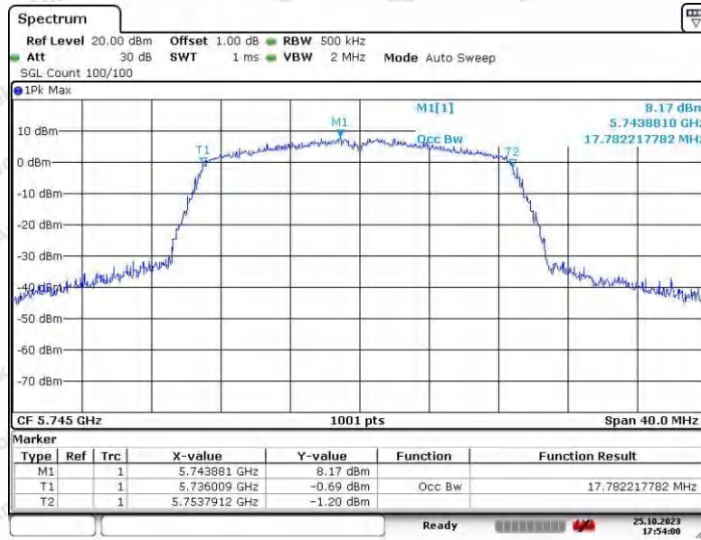

11AC20SISO_Ant2_5745

11AC20SISO_Ant1_5785

Shenzhen Anbotek Compliance Laboratory Limited

Address: 1/F., Building D, Sogood Science and Technology Park, Sanwei Community, Hangcheng Street, Bao'an District, Shenzhen, Guangdong, China.
Tel: (86) 0755-26066440 Fax: (86) 0755-26014772 Email: service@anbotek.com

Hotline
400-003-0500
www.anbotek.com.cn