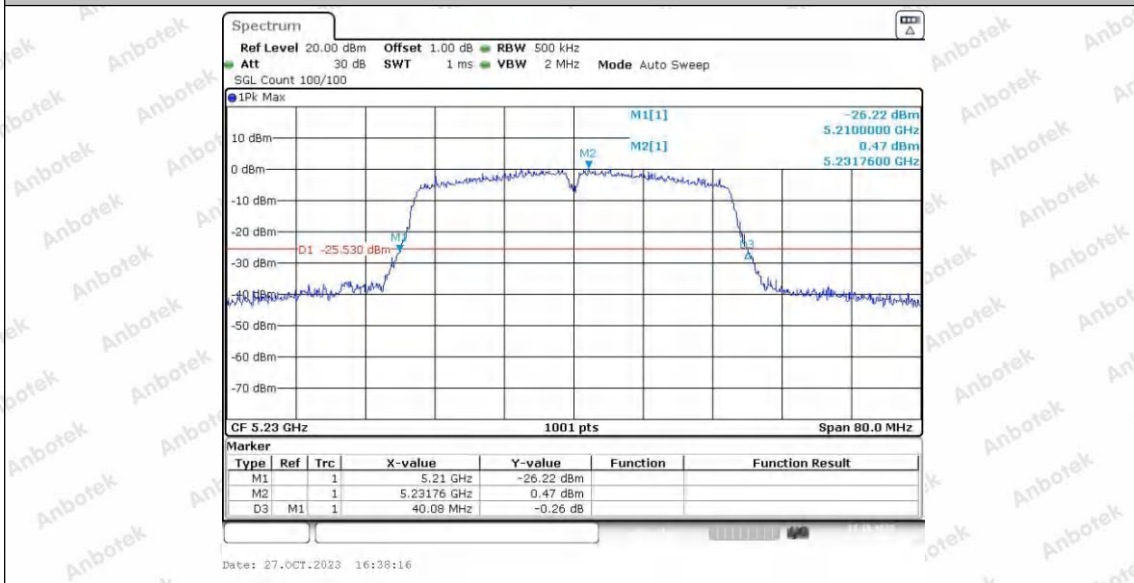

11AC40SISO_Ant2_5230

Shenzhen Anbotek Compliance Laboratory Limited

Address: 1/F., Building D, Sogood Science and Technology Park, Sanwei Community, Hangcheng Street, Bao'an District, Shenzhen, Guangdong, China.
Tel: (86) 0755-26066440 Fax: (86) 0755-26014772 Email: service@anbotek.com

Hotline 400-003-0500
www.anbotek.com.cn