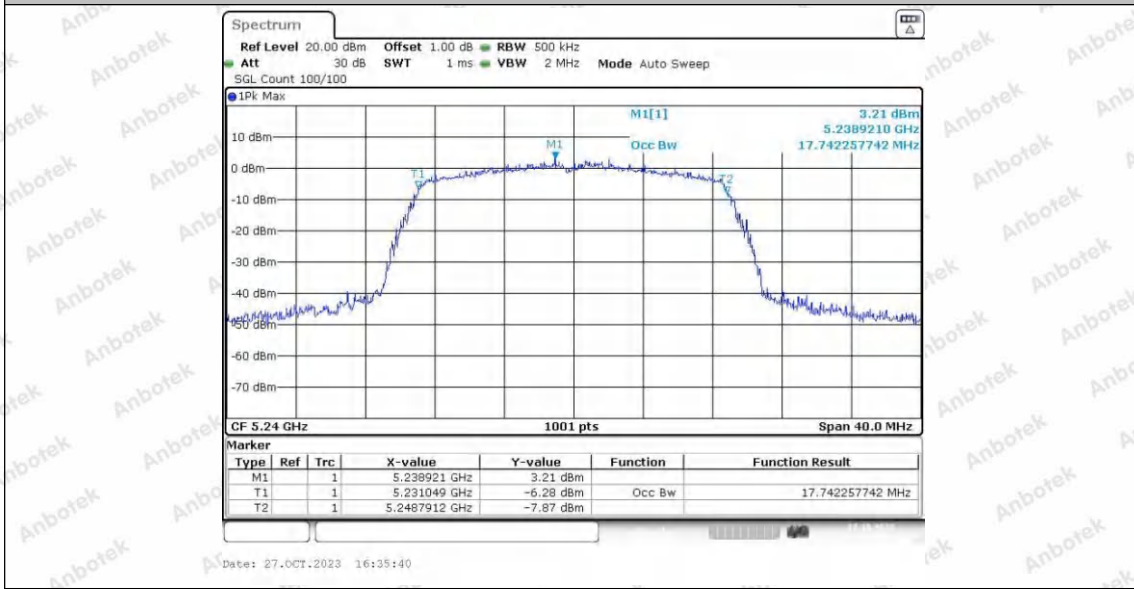

11AC20SISO_Ant2_5240