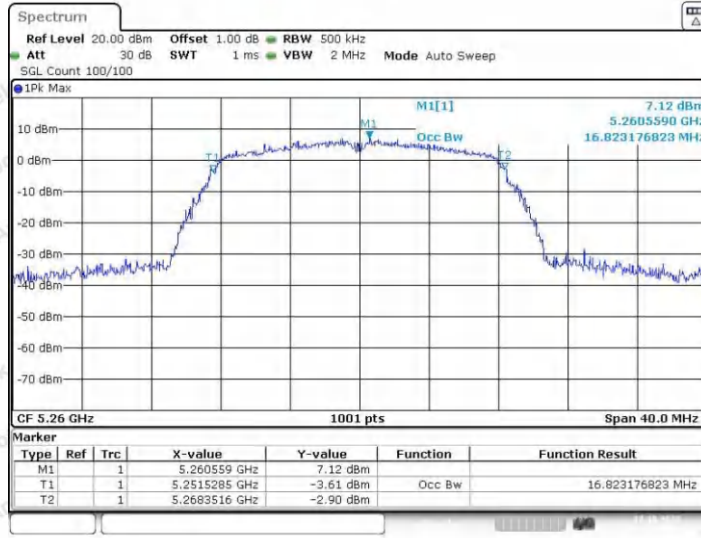

11A_Ant1_5260