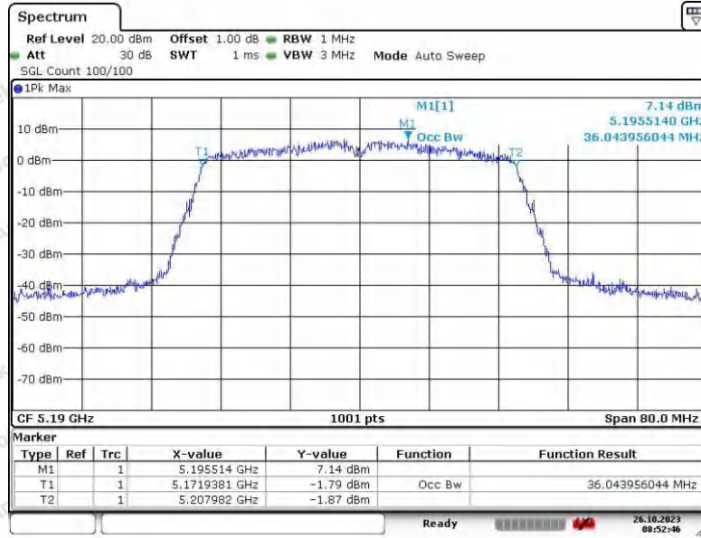

11AC40SISO_Ant1_5190

11AC40SISO_Ant2_5190

Shenzhen Anbotek Compliance Laboratory Limited

Address: 1/F., Building D, Sogood Science and Technology Park, Sanwei Community, Hangcheng Street, Bao'an District, Shenzhen, Guangdong, China.
Tel: (86) 0755-26066440 Fax: (86) 0755-26014772 Email: service@anbotek.com

Hotline 400-003-0500
www.anbotek.com.cn