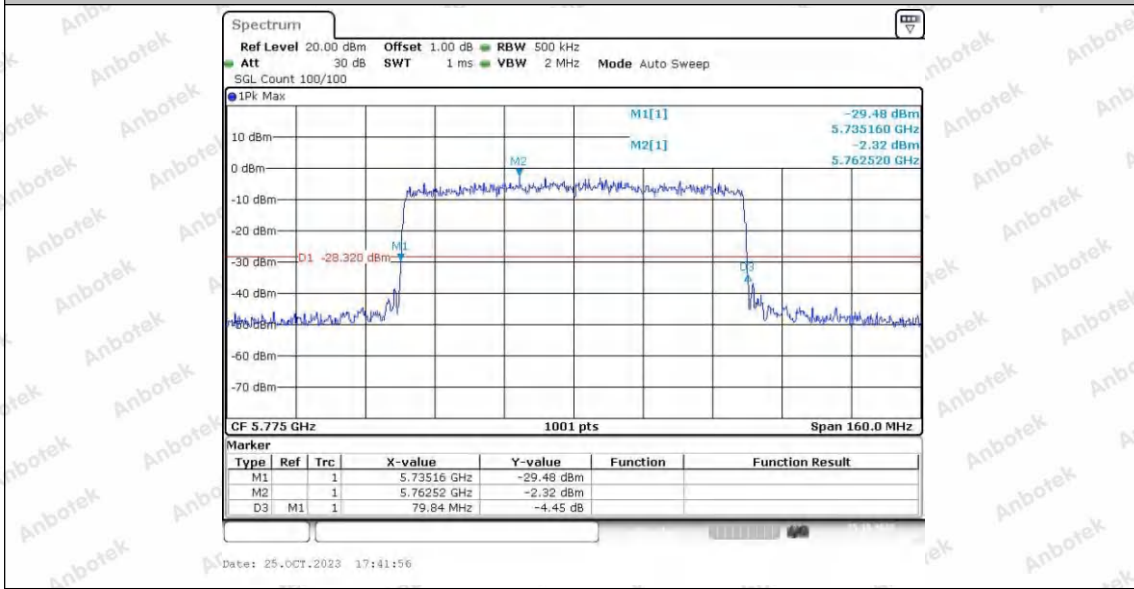

11AX80SISO_Ant1_5775