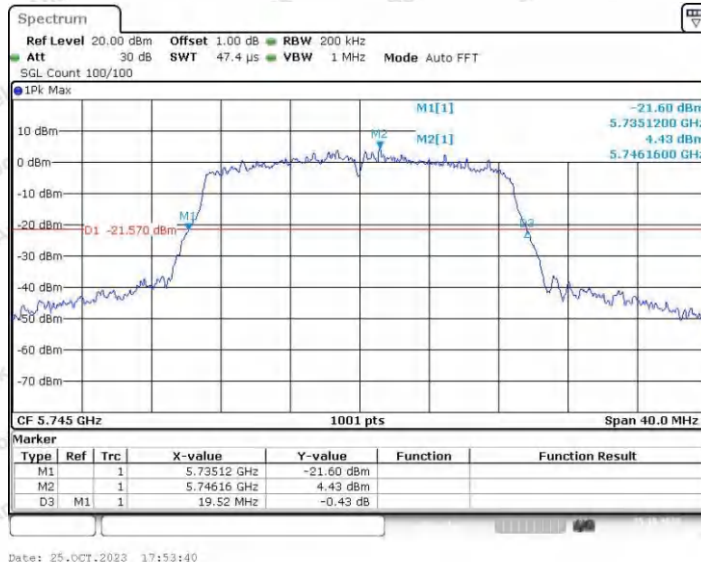

11AC20SISO_Ant2_5745

11AC20SISO_Ant1_5785

Shenzhen Anbotek Compliance Laboratory Limited

Address: 1/F., Building D, Sogood Science and Technology Park, Sanwei Community, Hangcheng Street, Bao'an District, Shenzhen, Guangdong, China.
Tel: (86) 0755-26066440 Fax: (86) 0755-26014772 Email: service@anbotek.com

Hotline 400-003-0500
www.anbotek.com.cn