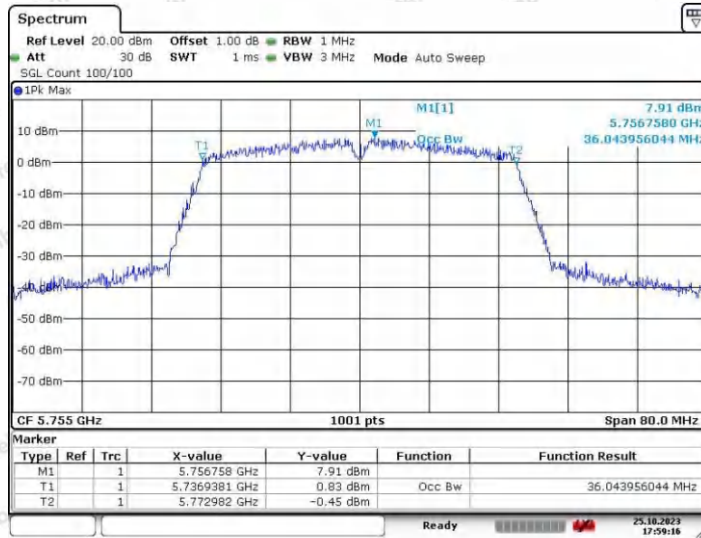

11AC40SISO_Ant2_5755