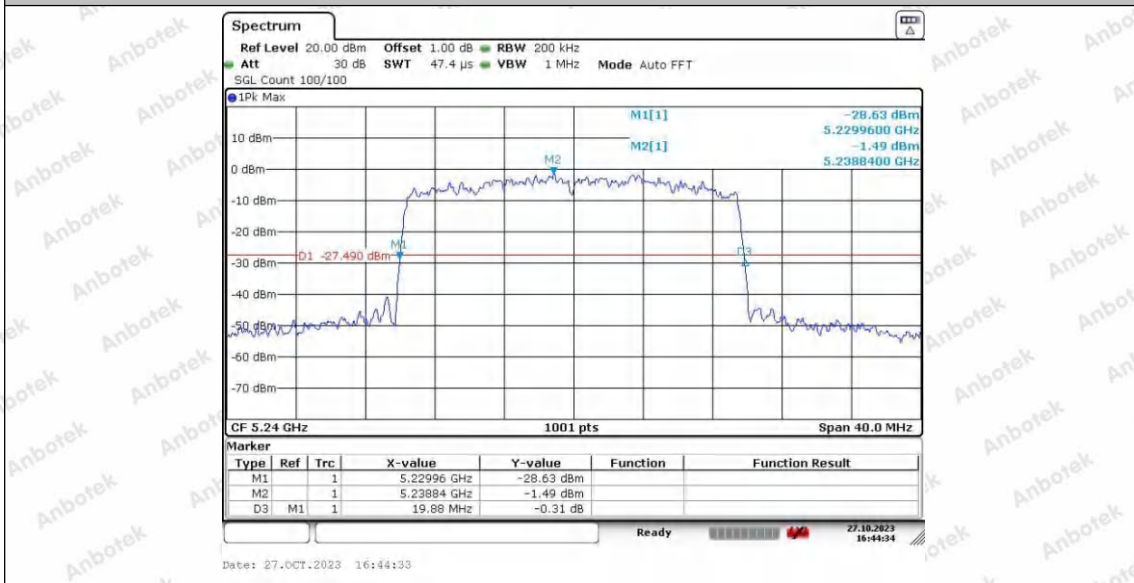

Hotline 400-003-0500
 www.anbotek.com.cn

11AX20SISO_Ant1_5240

11AX20SISO_Ant2_5240

Shenzhen Anbotek Compliance Laboratory Limited

Address: 1/F., Building D, Sogood Science and Technology Park, Sanwei Community, Hangcheng Street, Bao'an District, Shenzhen, Guangdong, China.
 Tel: (86) 0755-26066440 Fax: (86) 0755-26014772 Email: service@anbotek.com