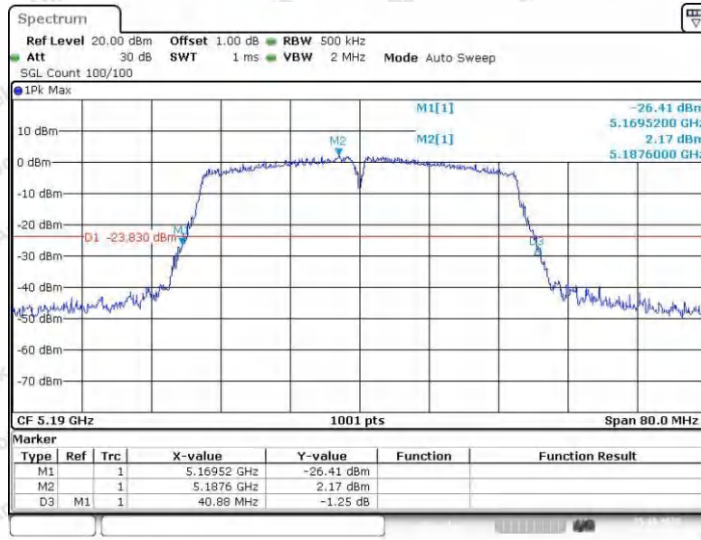

11N40SISO_Ant1_5190