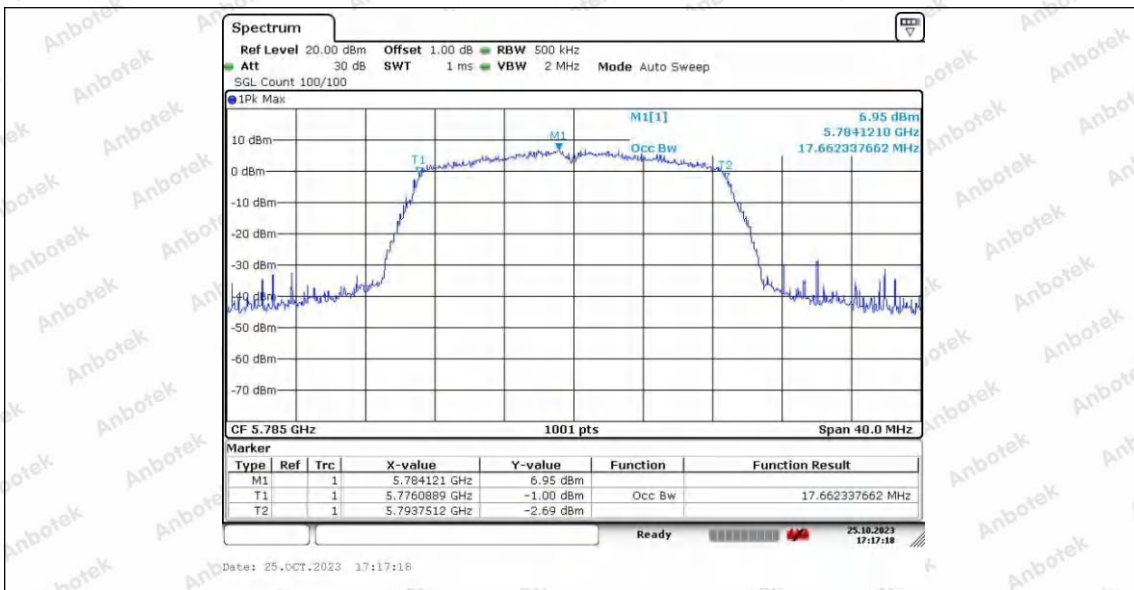

Shenzhen Anbotek Compliance Laboratory Limited

Address: 1/F., Building D, Sogood Science and Technology Park, Sanwei Community, Hangcheng Street, Bao'an District, Shenzhen, Guangdong, China.
Tel: (86) 0755-26066440 Fax: (86) 0755-26014772 Email: service@anbotek.com

Hotline 400-003-0500
www.anbotek.com.cn