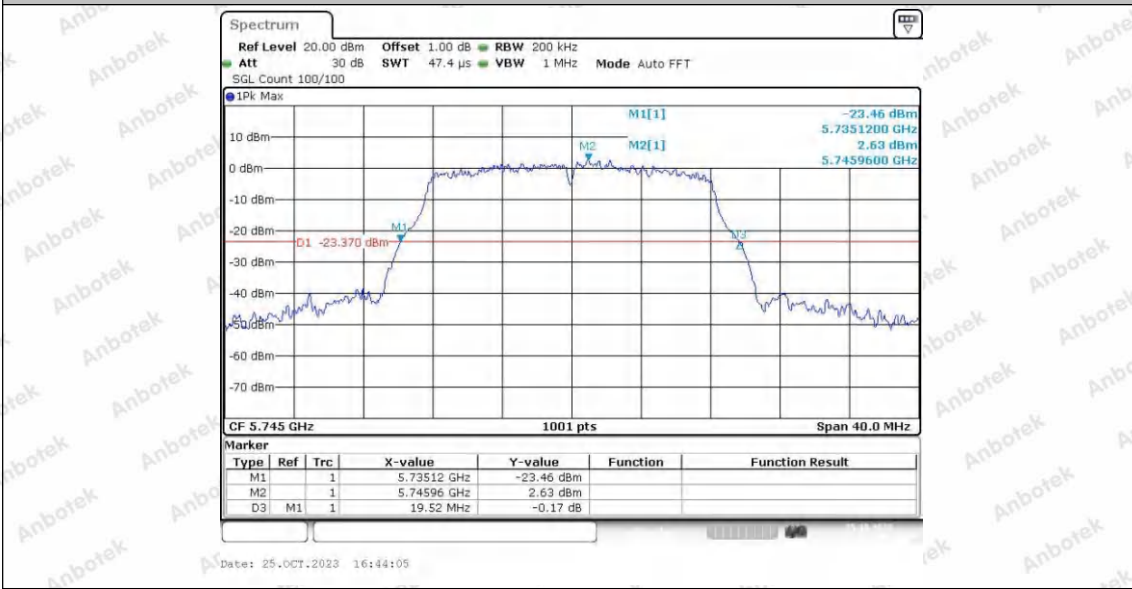

11A_Ant2_5745