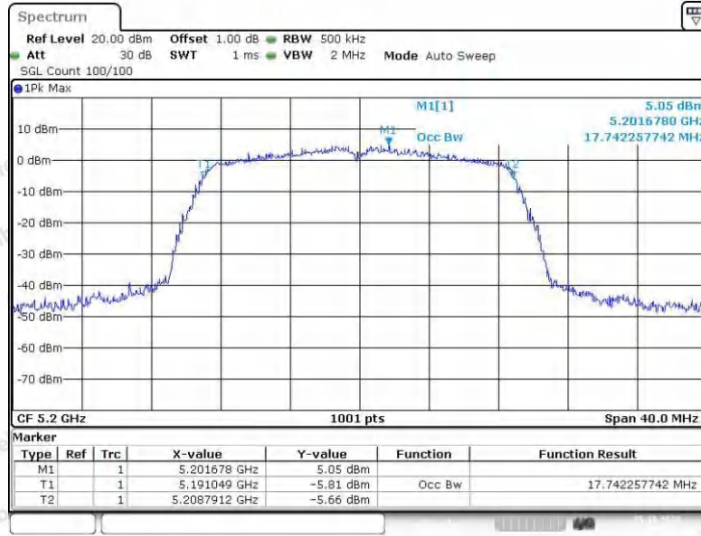

11AC20SISO_Ant1_5200