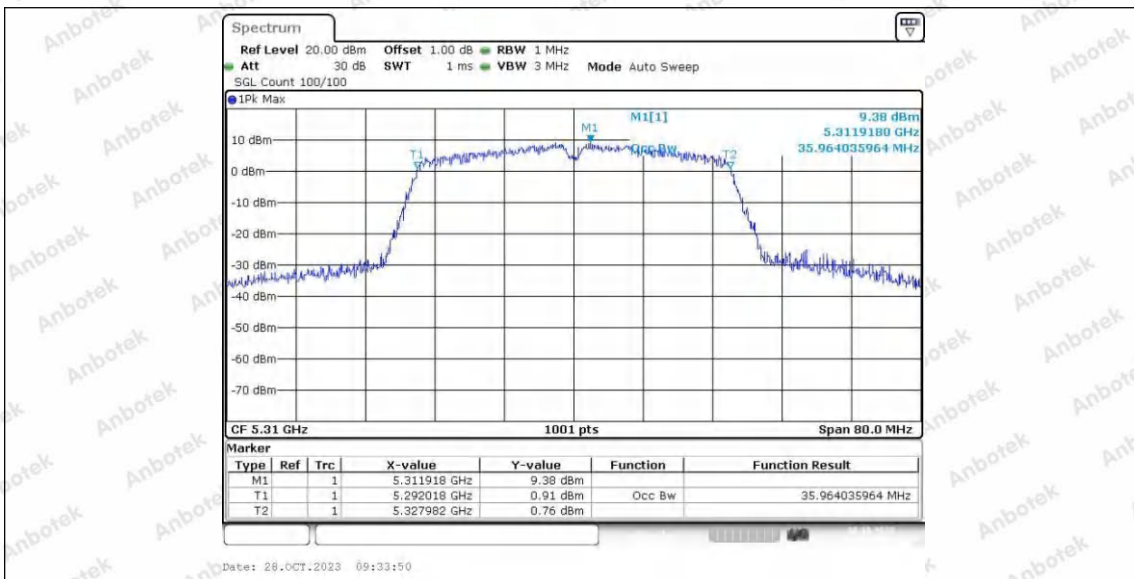

Shenzhen Anbotek Compliance Laboratory Limited

Address: 1/F., Building D, Sogood Science and Technology Park, Sanwei Community, Hangcheng Street, Bao'an District, Shenzhen, Guangdong, China.
Tel: (86) 0755-26066440 Fax: (86) 0755-26014772 Email: service@anbotek.com

Hotline 400-003-0500
www.anbotek.com.cn