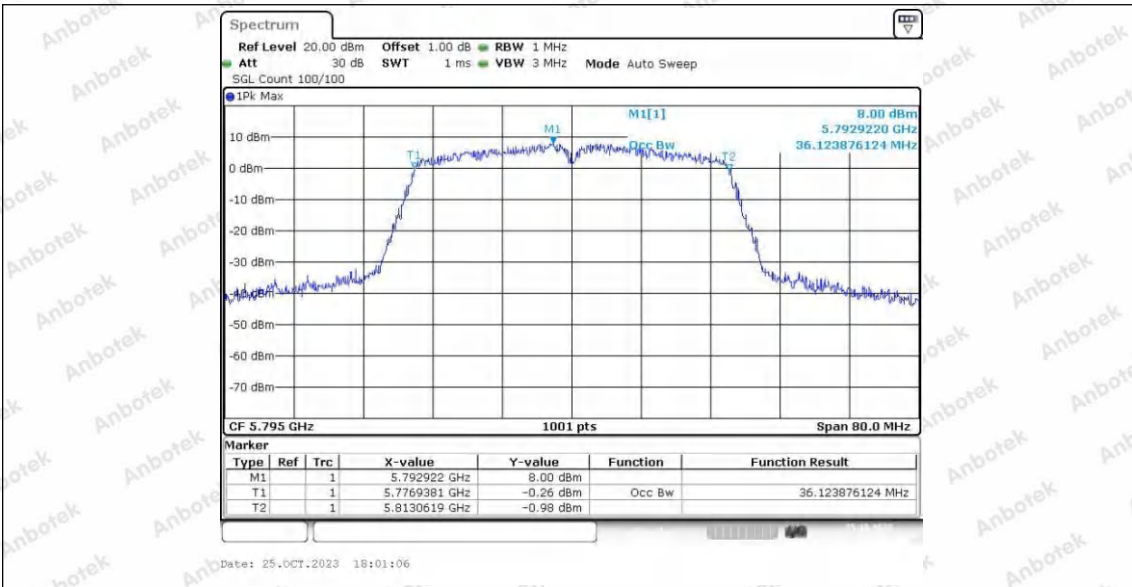

Shenzhen Anbotek Compliance Laboratory Limited

Address: 1/F., Building D, Sogood Science and Technology Park, Sanwei Community, Hangcheng Street, Bao'an District, Shenzhen, Guangdong, China.
Tel: (86) 0755-26066440 Fax: (86) 0755-26014772 Email: service@anbotek.com

Hotline 400-003-0500
www.anbotek.com.cn