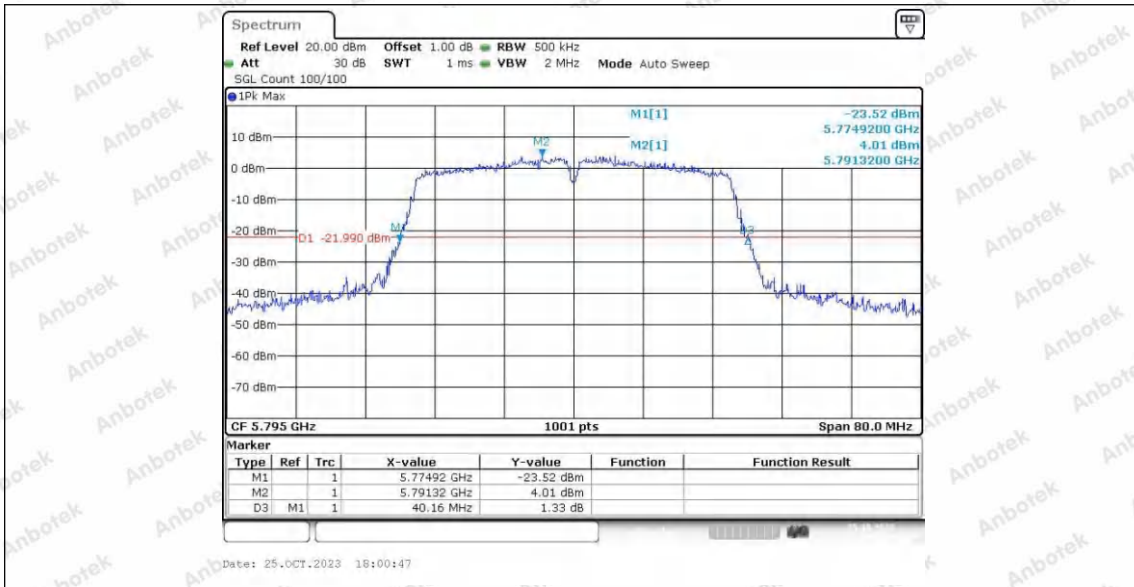

Shenzhen Anbotek Compliance Laboratory Limited

Address: 1/F., Building D, Sogood Science and Technology Park, Sanwei Community, Hangcheng Street, Bao'an District, Shenzhen, Guangdong, China.
Tel: (86) 0755-26066440 Fax: (86) 0755-26014772 Email: service@anbotek.com

Hotline 400-003-0500
www.anbotek.com.cn