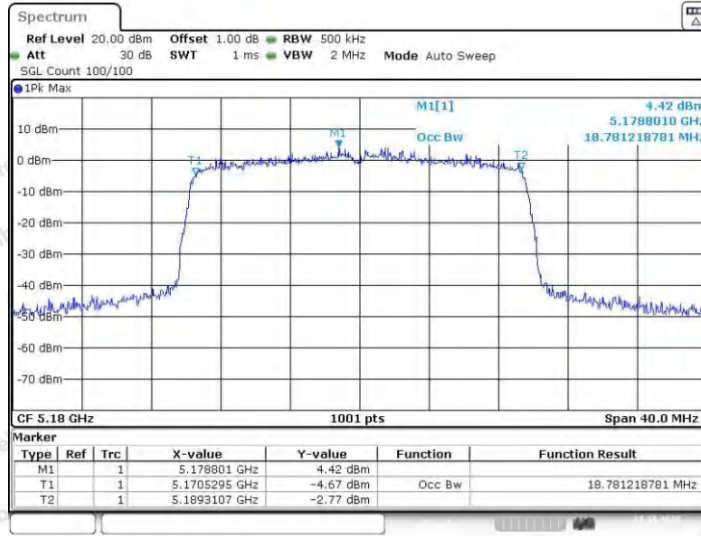

11AX20SISO_Ant2_5180

Date: 27.OCT.2023 16:41:52