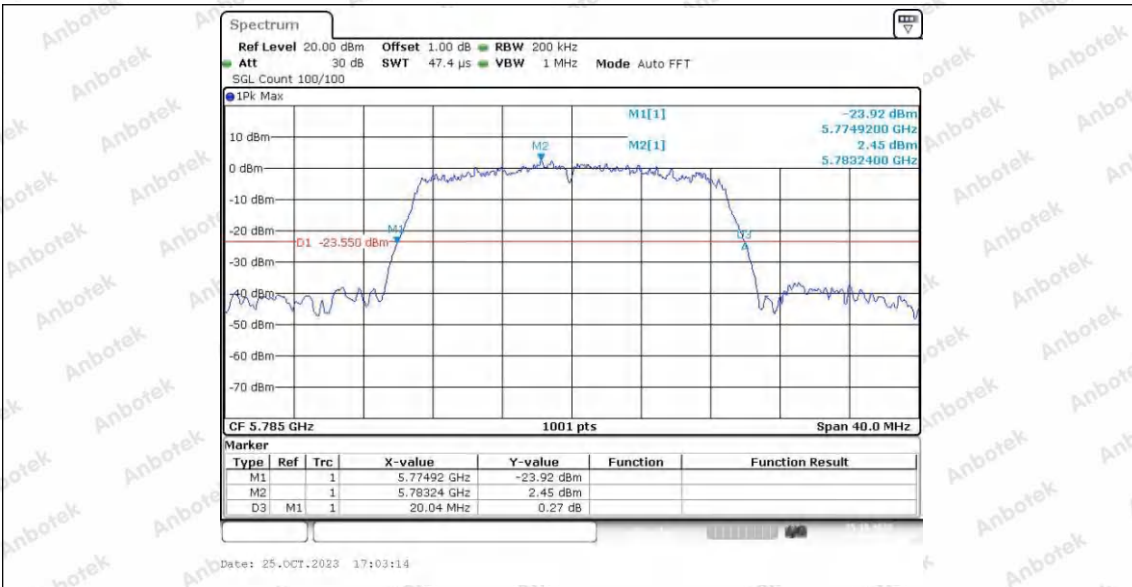

Shenzhen Anbotek Compliance Laboratory Limited

Address: 1/F., Building D, Sogood Science and Technology Park, Sanwei Community, Hangcheng Street, Bao'an District, Shenzhen, Guangdong, China.
Tel: (86) 0755-26066440 Fax: (86) 0755-26014772 Email: service@anbotek.com

Hotline 400-003-0500
www.anbotek.com.cn