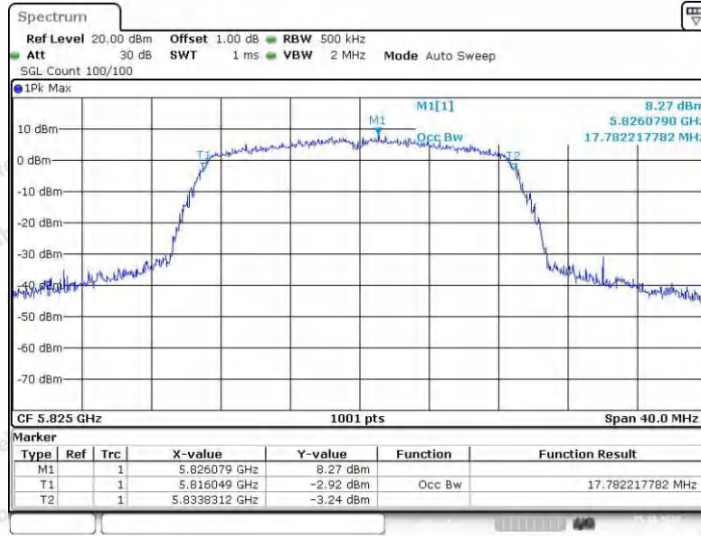

11AC20SISO_Ant2_5825