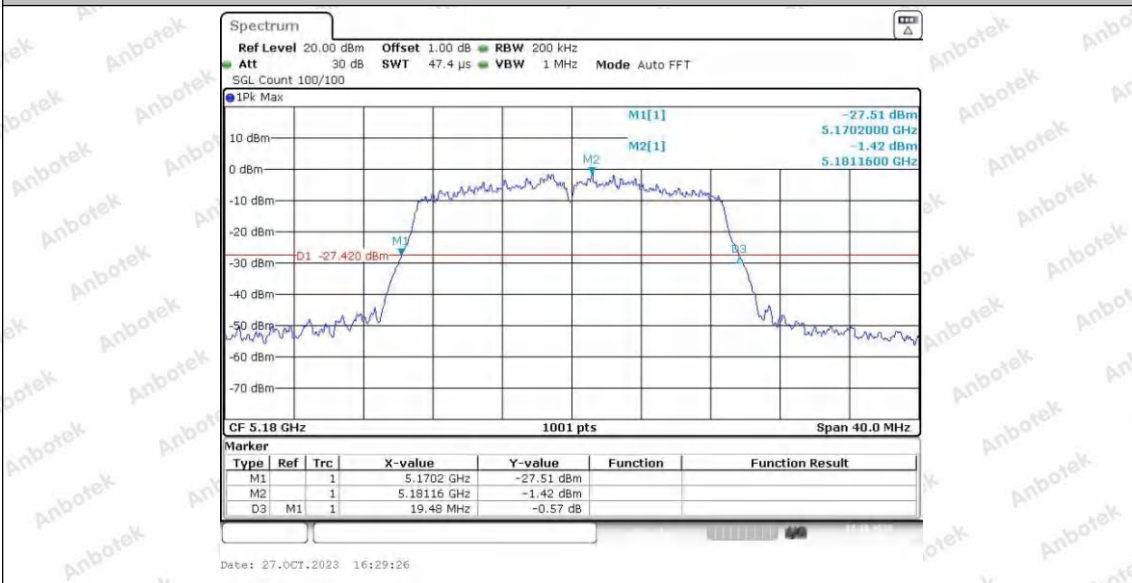

11AC20SISO_Ant2_5180

Shenzhen Anbotek Compliance Laboratory Limited

Address: 1/F., Building D, Sogood Science and Technology Park, Sanwei Community, Hangcheng Street, Bao'an District, Shenzhen, Guangdong, China.
Tel: (86) 0755-26066440 Fax: (86) 0755-26014772 Email: service@anbotek.com

Hotline 400-003-0500
www.anbotek.com.cn