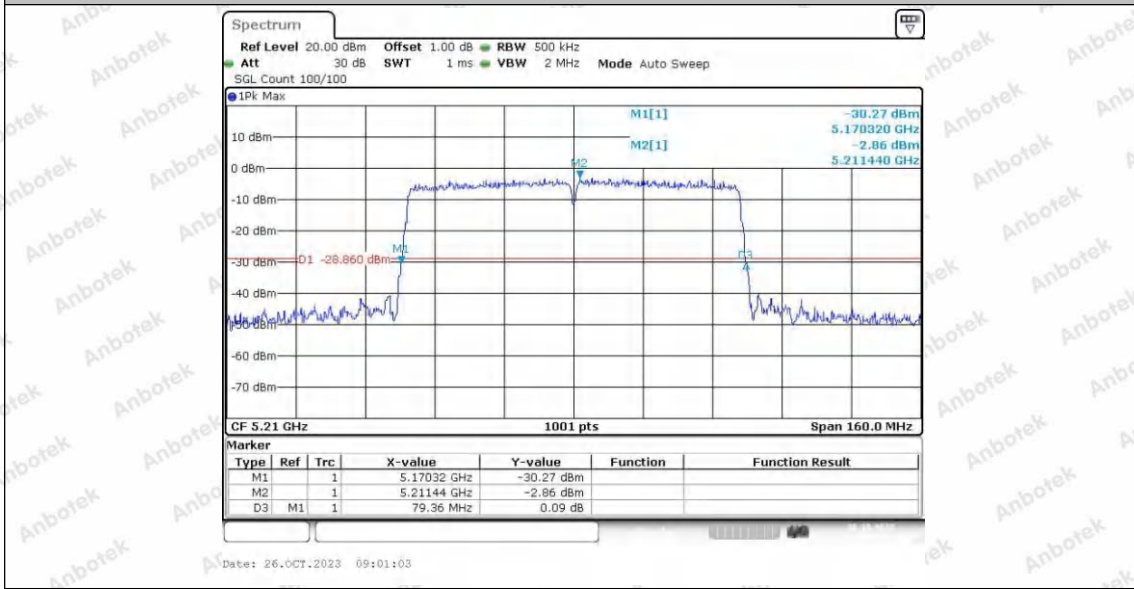

11AC80SISO_Ant1_5210