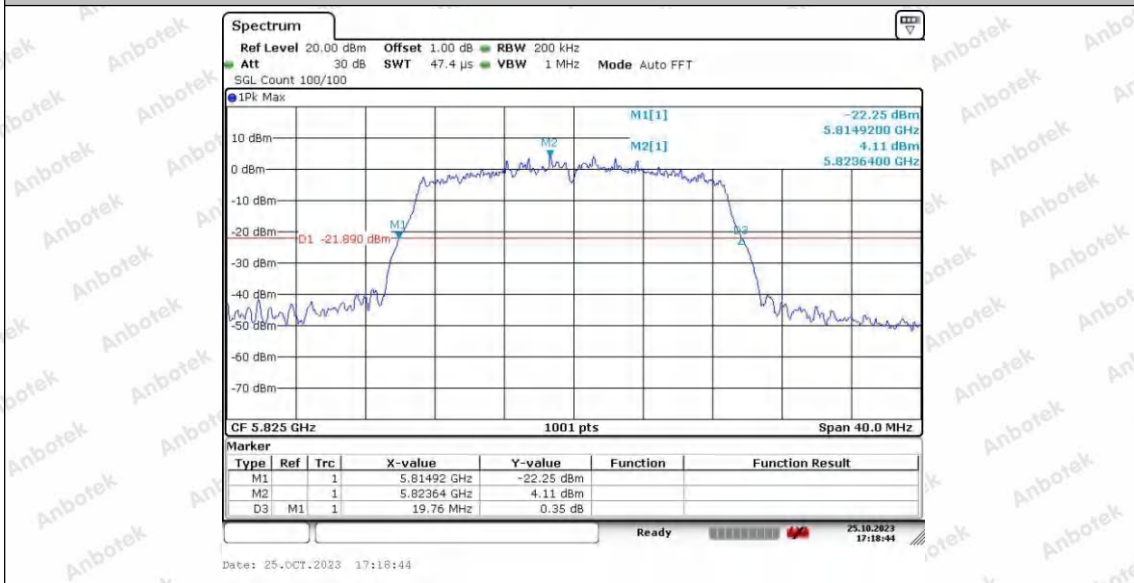

11AC20SISO_Ant1_5825

Shenzhen Anbotek Compliance Laboratory Limited

Address: 1/F., Building D, Sogood Science and Technology Park, Sanwei Community, Hangcheng Street, Bao'an District, Shenzhen, Guangdong, China.
Tel: (86) 0755-26066440 Fax: (86) 0755-26014772 Email: service@anbotek.com

Hotline 400-003-0500
www.anbotek.com.cn