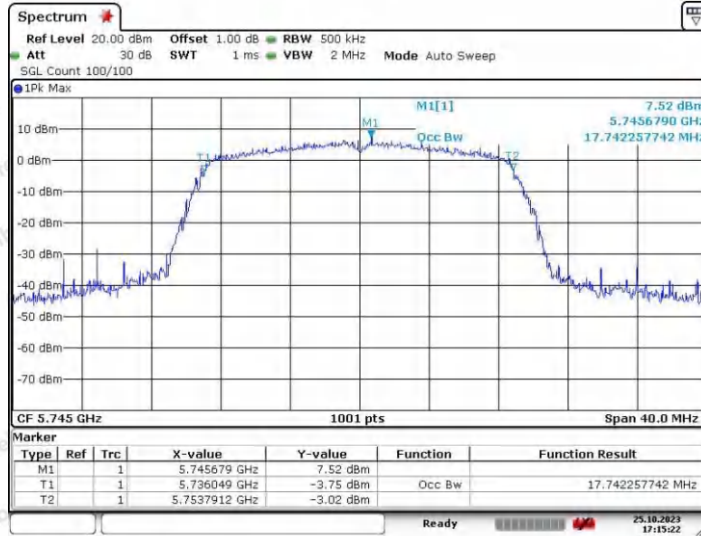

11AC20SISO_Ant1_5745