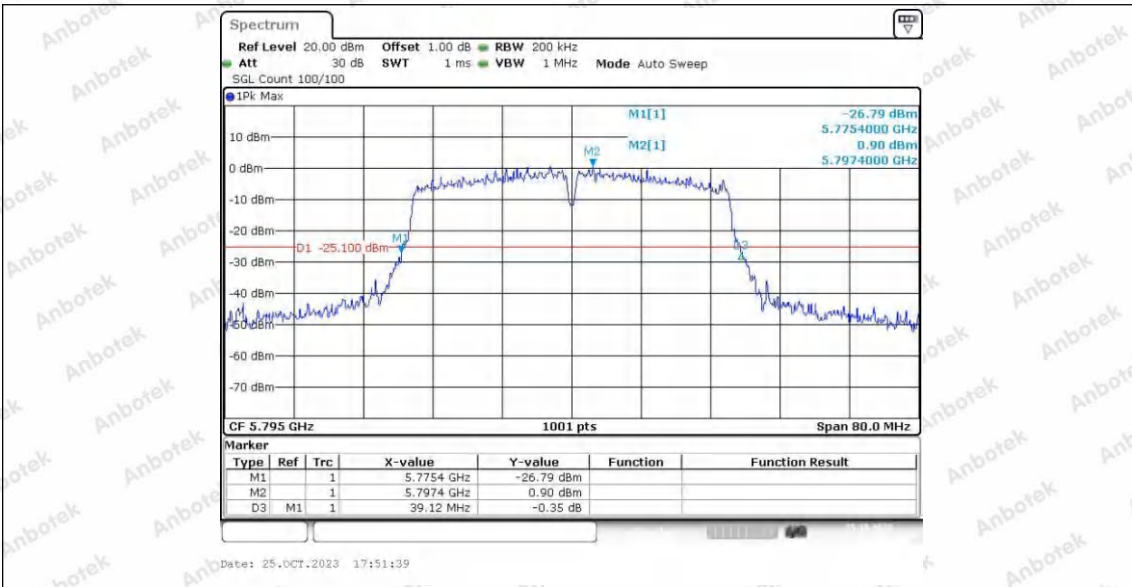

Shenzhen Anbotek Compliance Laboratory Limited

Address: 1/F., Building D, Sogood Science and Technology Park, Sanwei Community, Hangcheng Street, Bao'an District, Shenzhen, Guangdong, China.
Tel: (86) 0755-26066440 Fax: (86) 0755-26014772 Email: service@anbotek.com

Hotline 400-003-0500
www.anbotek.com.cn