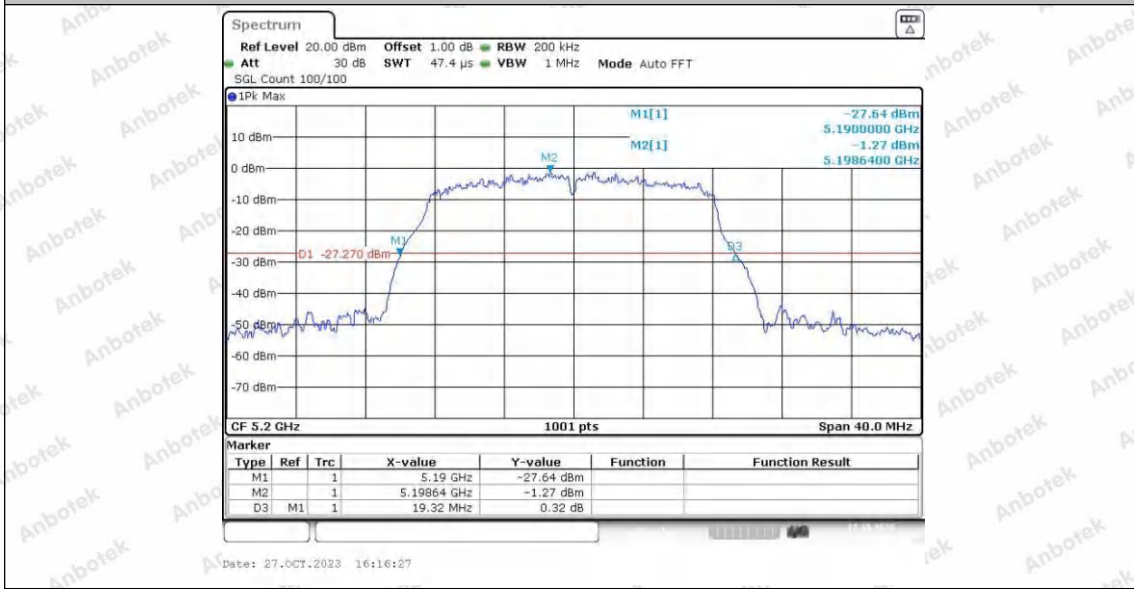

11A_Ant2_5200