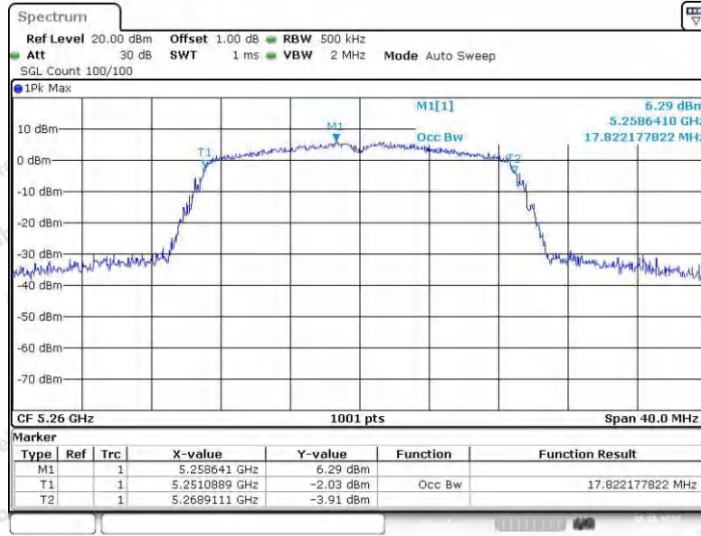

11AC20SISO_Ant2_5260