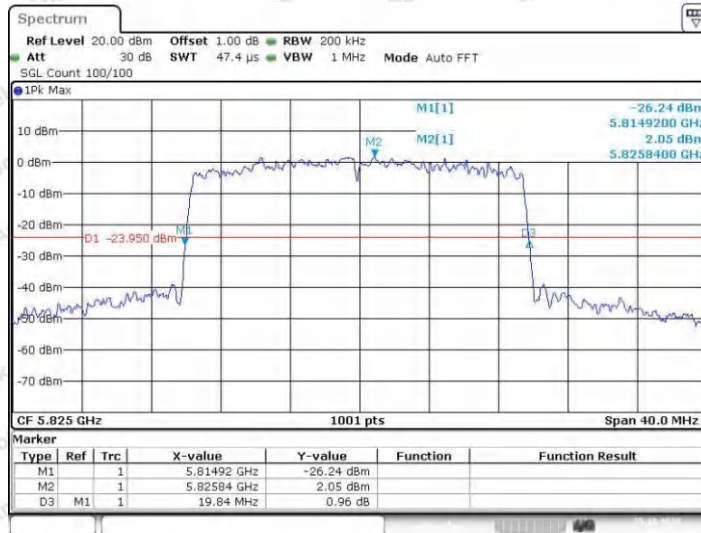

11AX20SISO_Ant2_5825

11AX40SISO_Ant1_5190

Shenzhen Anbotek Compliance Laboratory Limited

Address: 1/F., Building D, Sogood Science and Technology Park, Sanwei Community, Hangcheng Street, Bao'an District, Shenzhen, Guangdong, China.
Tel: (86) 0755-26066440 Fax: (86) 0755-26014772 Email: service@anbotek.com

Hotline 400-003-0500
www.anbotek.com.cn