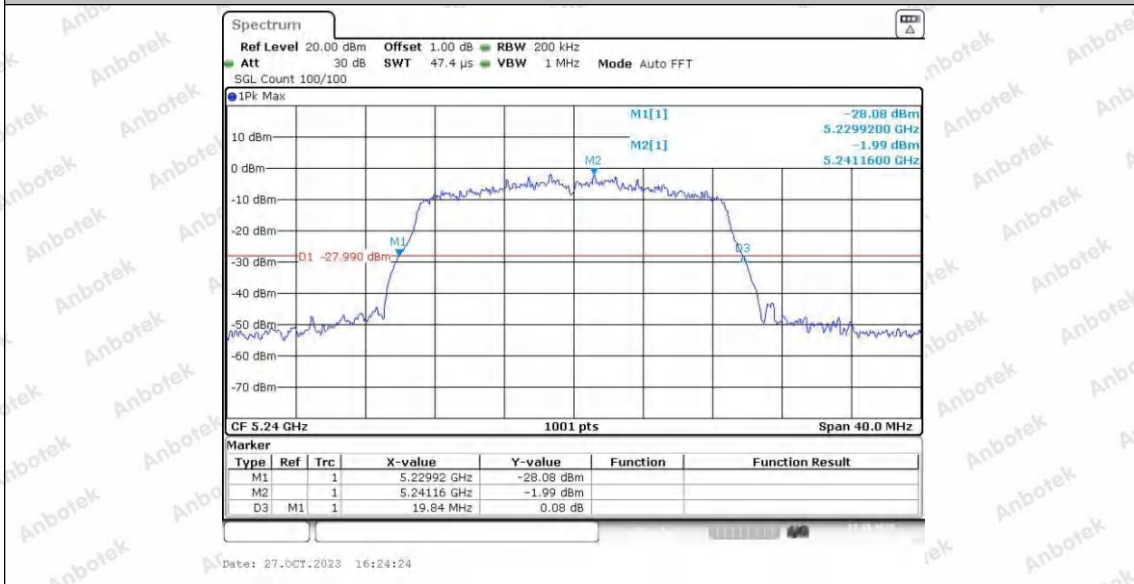

11N20SISO_Ant2_5240