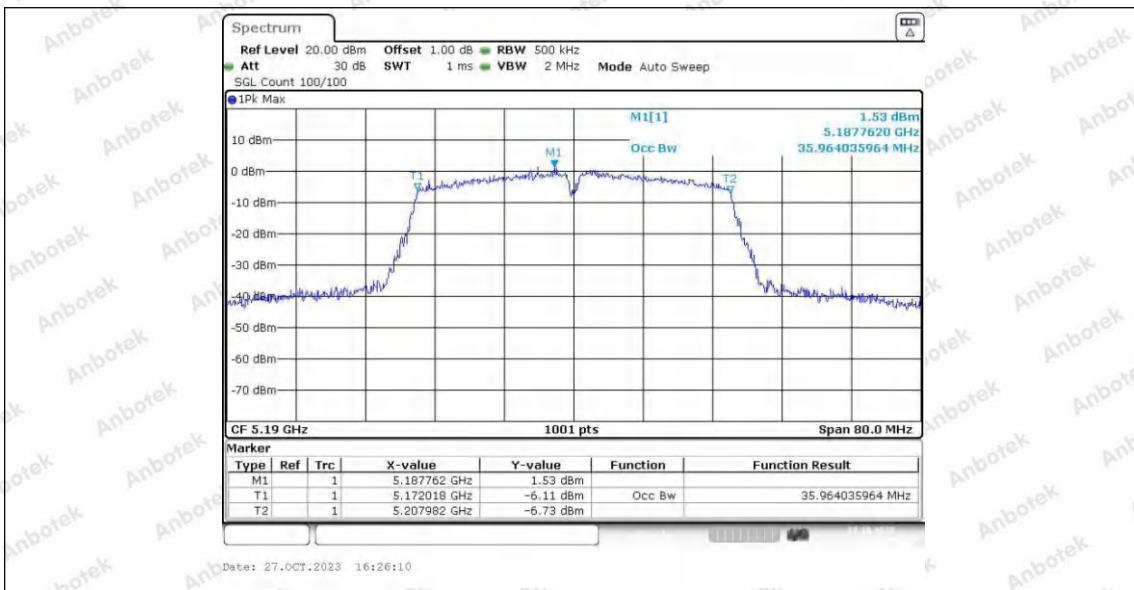

Shenzhen Anbotek Compliance Laboratory Limited

Address: 1/F., Building D, Sogood Science and Technology Park, Sanwei Community, Hangcheng Street, Bao'an District, Shenzhen, Guangdong, China.
Tel: (86) 0755-26066440 Fax: (86) 0755-26014772 Email: service@anbotek.com

Hotline 400-003-0500
www.anbotek.com.cn