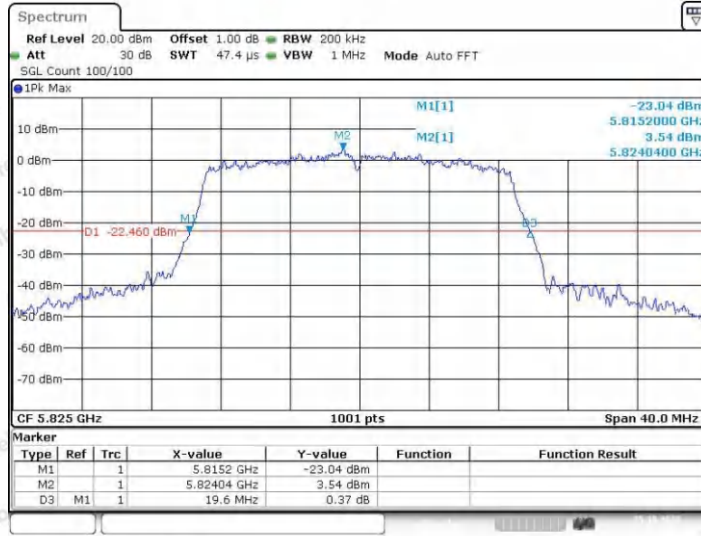

11N20SISO_Ant2_5825