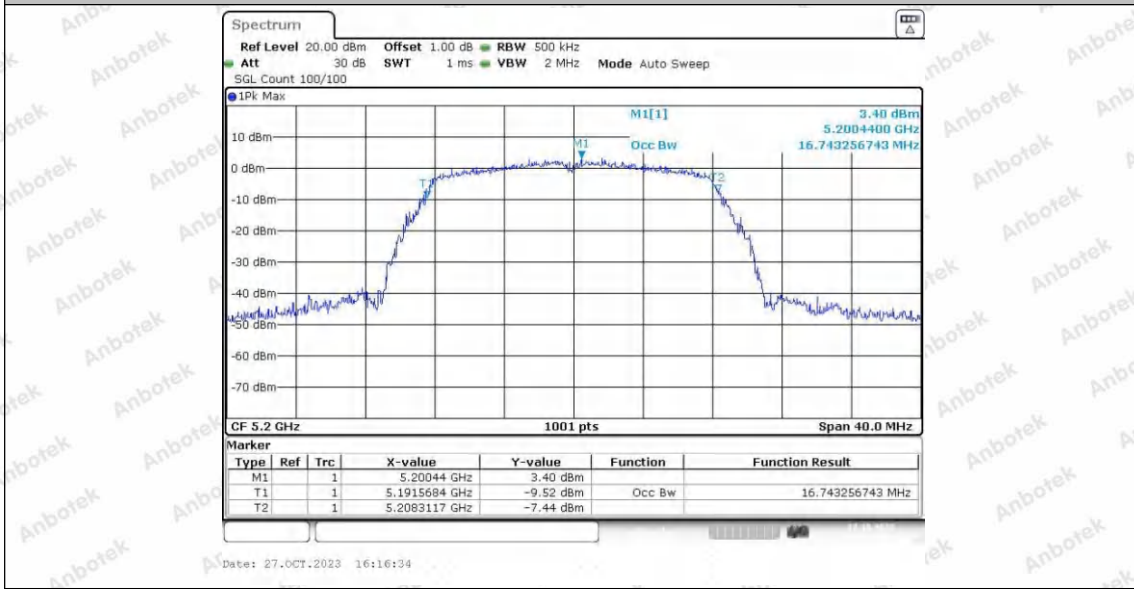

11A_Ant2_5200