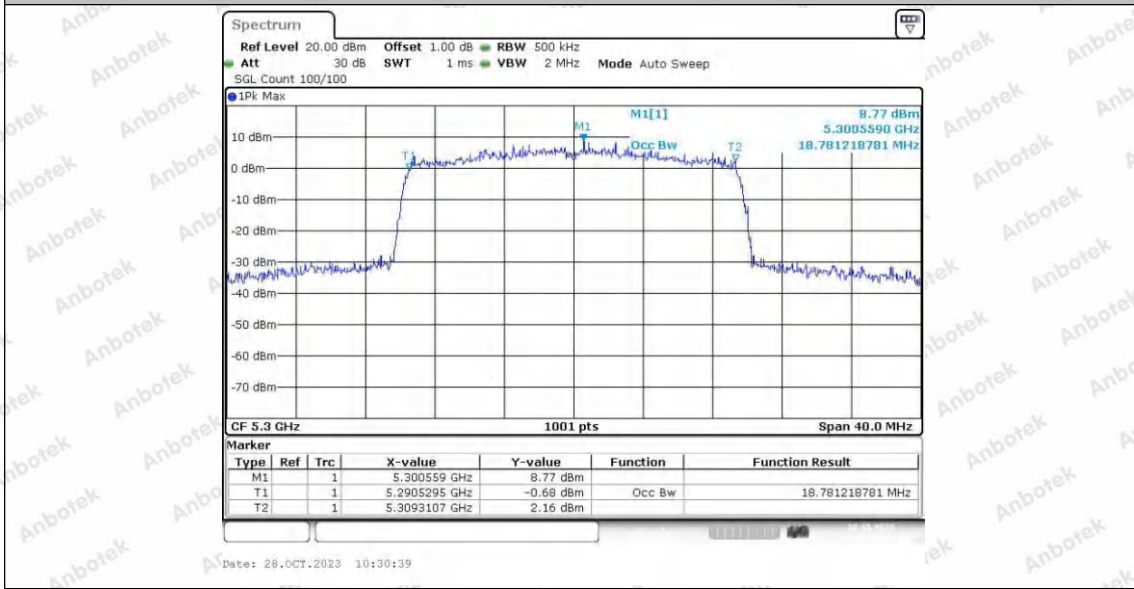

11AX20SISO_Ant2_5300