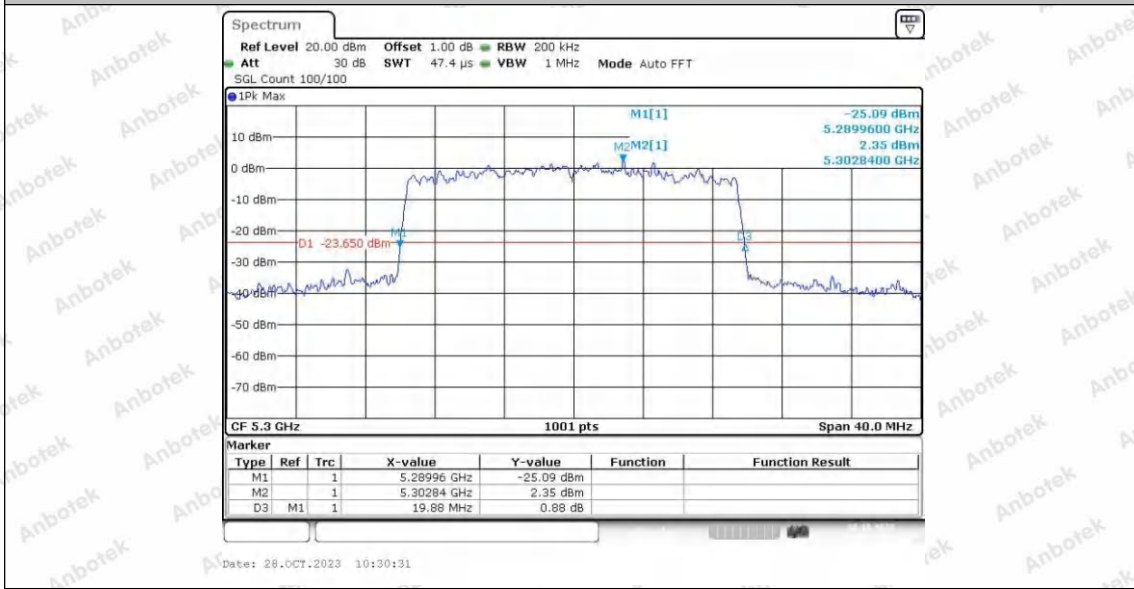

11AX20SISO_Ant2_5300