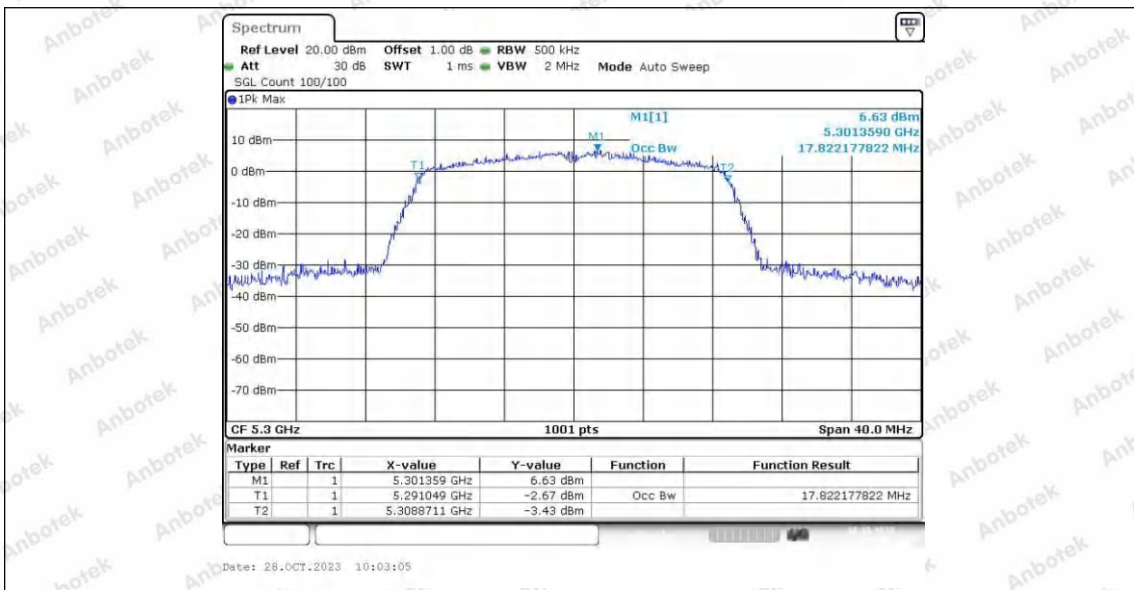

Shenzhen Anbotek Compliance Laboratory Limited

Address: 1/F., Building D, Sogood Science and Technology Park, Sanwei Community, Hangcheng Street, Bao'an District, Shenzhen, Guangdong, China.
Tel: (86) 0755-26066440 Fax: (86) 0755-26014772 Email: service@anbotek.com

Hotline 400-003-0500
www.anbotek.com.cn