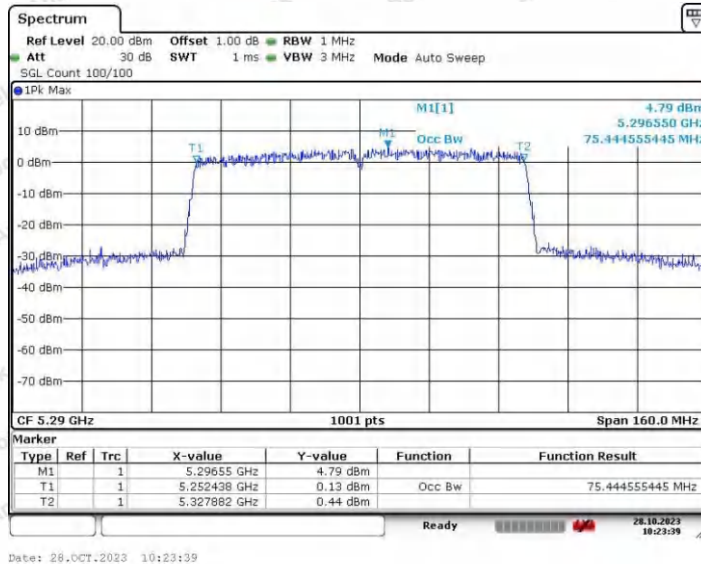

11AC80SISO_Ant2_5290

11AC80SISO_Ant1_5775

Shenzhen Anbotek Compliance Laboratory Limited

Address: 1/F., Building D, Sogood Science and Technology Park, Sanwei Community, Hangcheng Street, Bao'an District, Shenzhen, Guangdong, China.
Tel: (86) 0755-26066440 Fax: (86) 0755-26014772 Email: service@anbotek.com

Hotline 400-003-0500
www.anbotek.com.cn