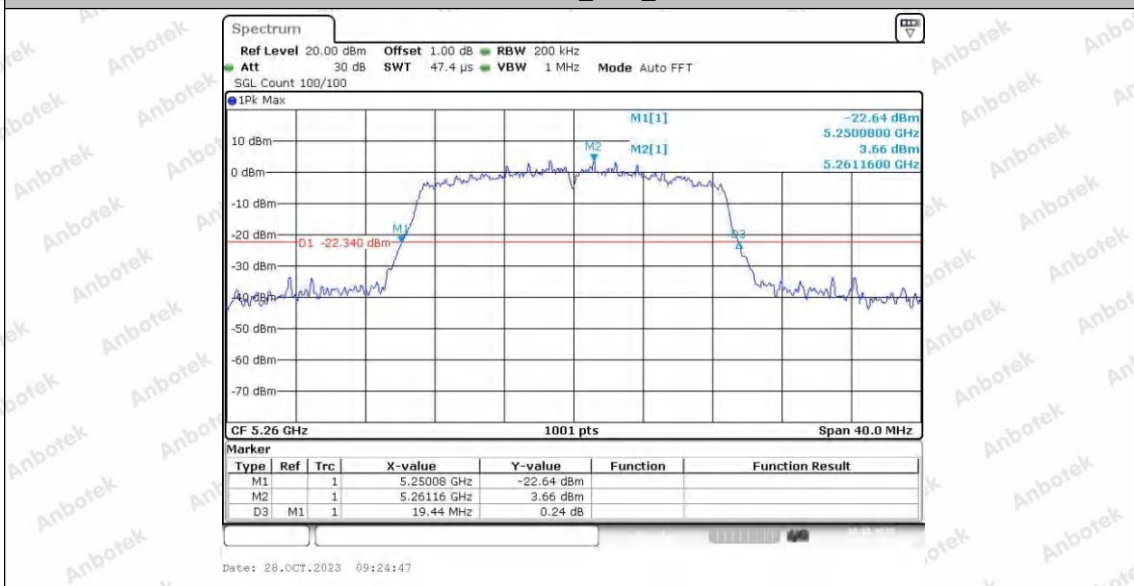

11AC20SISO_Ant1_5260

Shenzhen Anbotek Compliance Laboratory Limited

Address: 1/F., Building D, Sogood Science and Technology Park, Sanwei Community, Hangcheng Street, Bao'an District, Shenzhen, Guangdong, China.
Tel: (86) 0755-26066440 Fax: (86) 0755-26014772 Email: service@anbotek.com

Hotline 400-003-0500
www.anbotek.com.cn