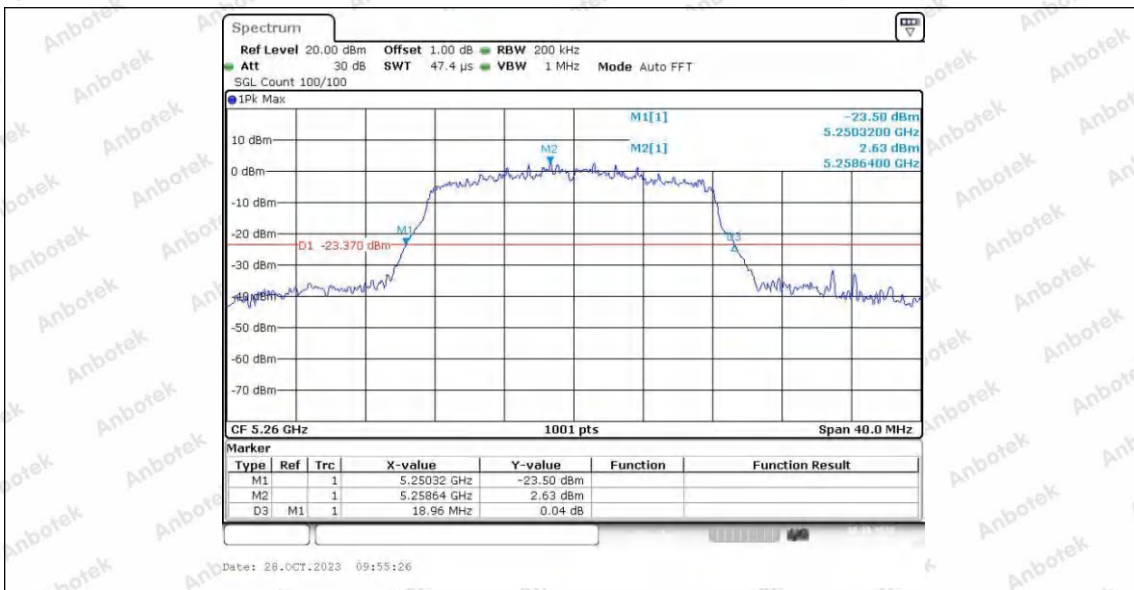

Shenzhen Anbotek Compliance Laboratory Limited

Address: 1/F., Building D, Sogood Science and Technology Park, Sanwei Community, Hangcheng Street, Bao'an District, Shenzhen, Guangdong, China.
Tel: (86) 0755-26066440 Fax: (86) 0755-26014772 Email: service@anbotek.com

Hotline 400-003-0500
www.anbotek.com.cn