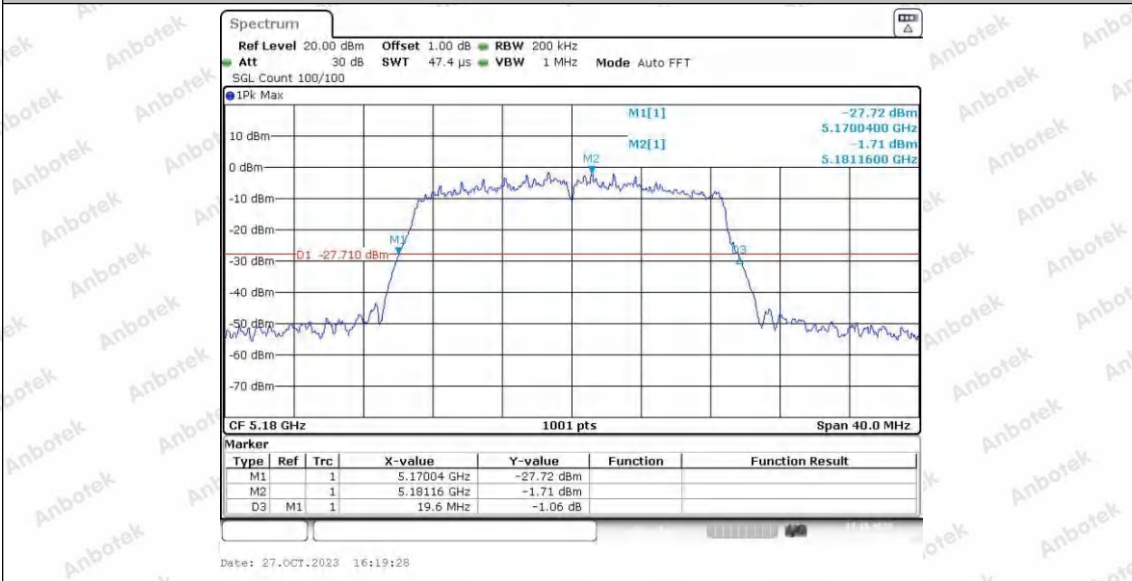

11N20SISO_Ant2_5180

Shenzhen Anbotek Compliance Laboratory Limited

Address: 1/F., Building D, Sogood Science and Technology Park, Sanwei Community, Hangcheng Street, Bao'an District, Shenzhen, Guangdong, China.
Tel: (86) 0755-26066440 Fax: (86) 0755-26014772 Email: service@anbotek.com

Hotline 400-003-0500
www.anbotek.com.cn