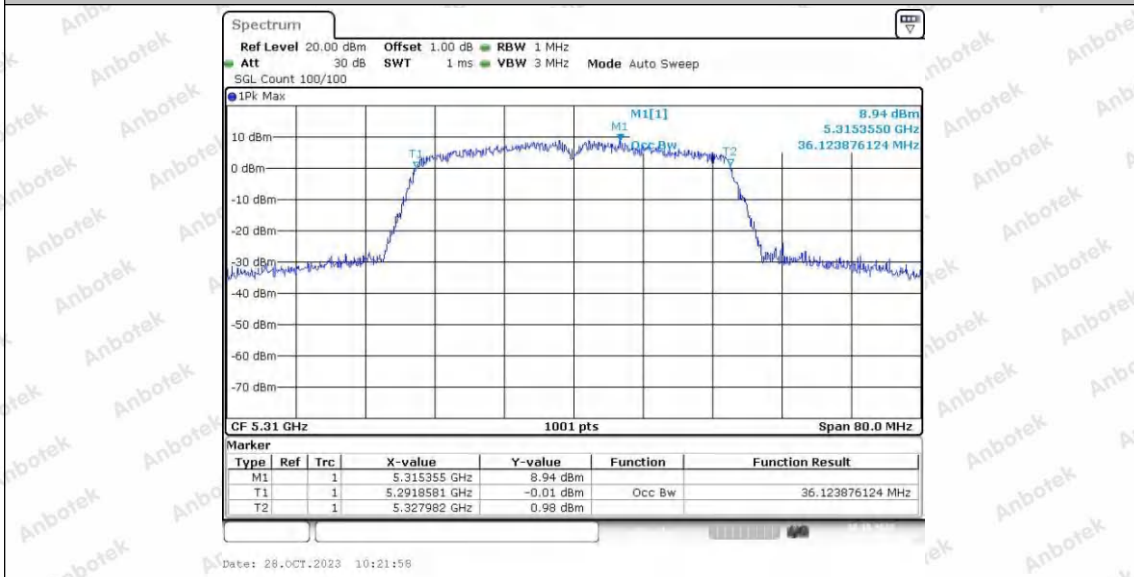

11AC40SISO_Ant2_5310