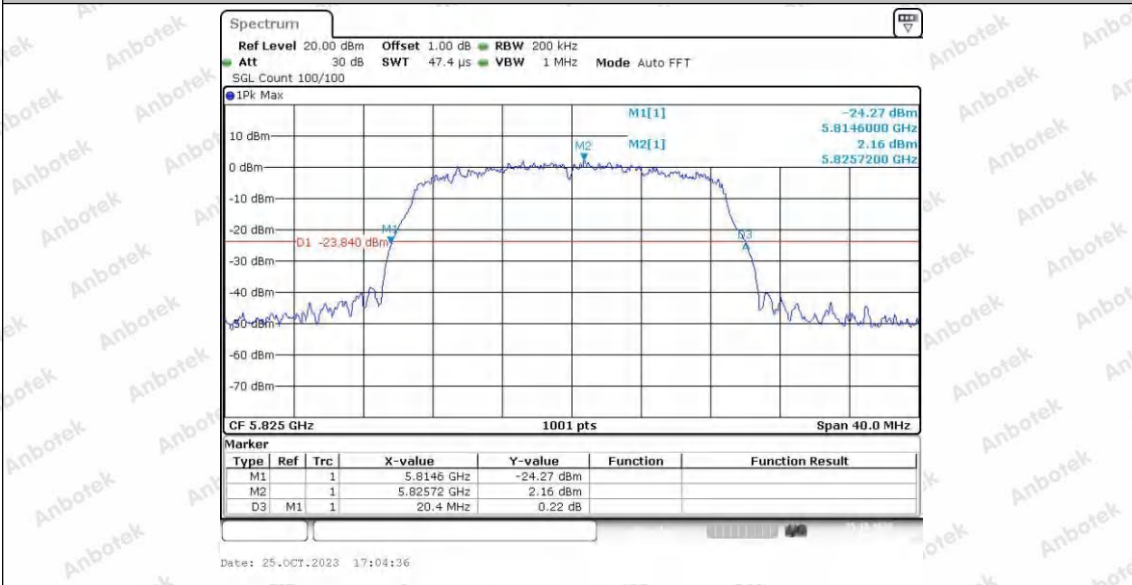

11N20SISO_Ant1_5825

Shenzhen Anbotek Compliance Laboratory Limited

Address: 1/F., Building D, Sogood Science and Technology Park, Sanwei Community, Hangcheng Street, Bao'an District, Shenzhen, Guangdong, China.
Tel: (86) 0755-26066440 Fax: (86) 0755-26014772 Email: service@anbotek.com

Hotline 400-003-0500
www.anbotek.com.cn