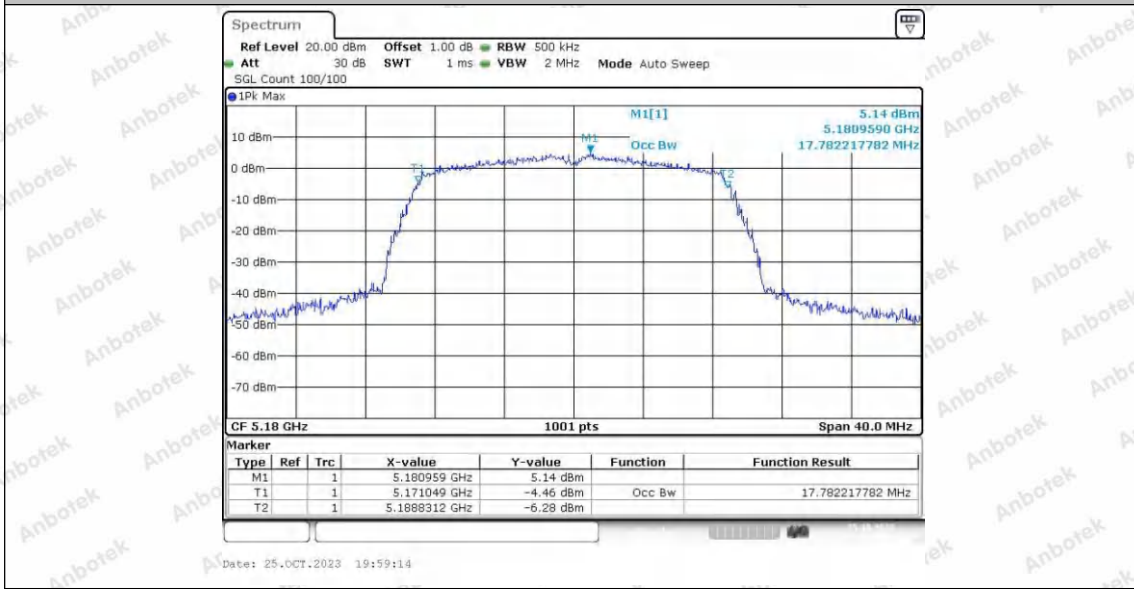

11AC20SISO_Ant1_5180