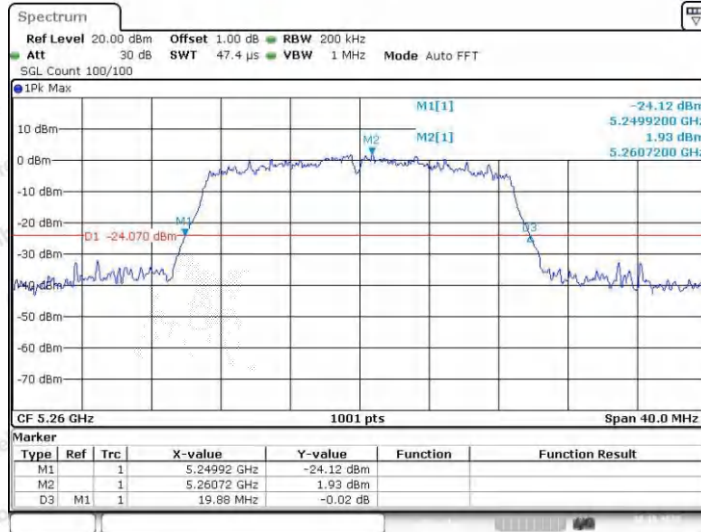

11AC20SISO_Ant2_5260