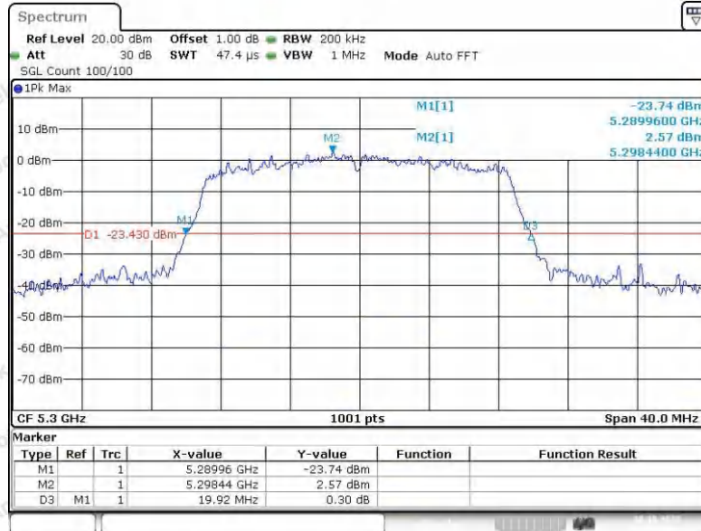

11N20SISO_Ant1_5300

11N20SISO_Ant2_5300

Shenzhen Anbotek Compliance Laboratory Limited

Address: 1/F., Building D, Sogood Science and Technology Park, Sanwei Community, Hangcheng Street, Bao'an District, Shenzhen, Guangdong, China.
Tel: (86) 0755-26066440 Fax: (86) 0755-26014772 Email: service@anbotek.com

Hotline
400-003-0500
www.anbotek.com.cn