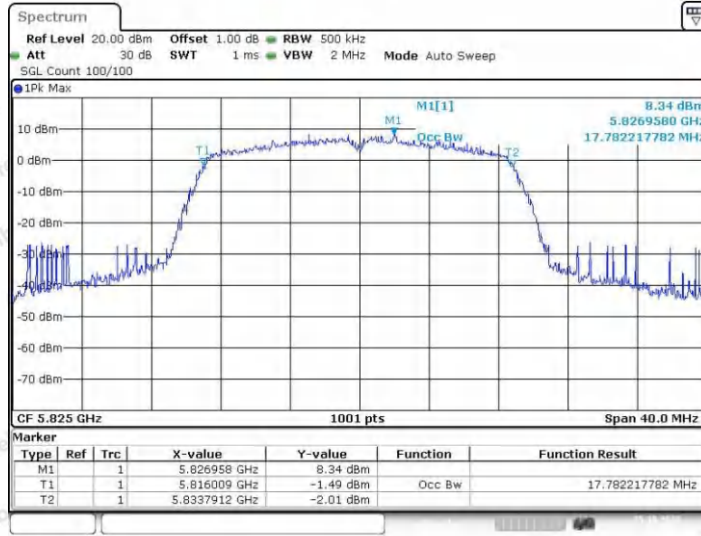

11N20SISO_Ant2_5825