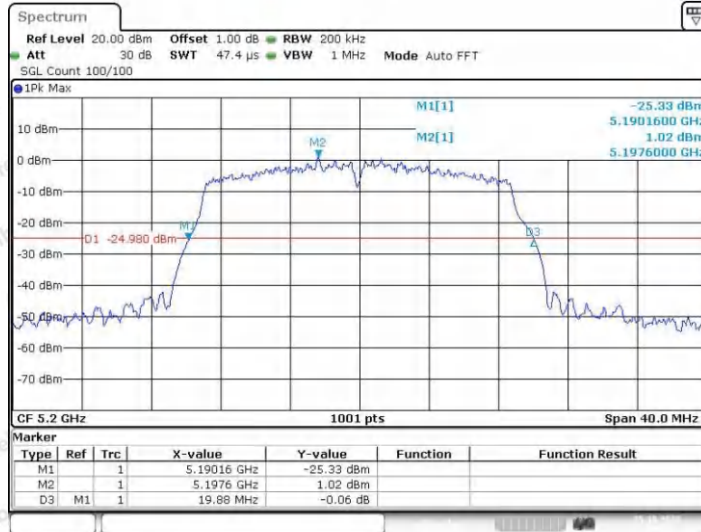

11AC20SISO_Ant1_5200