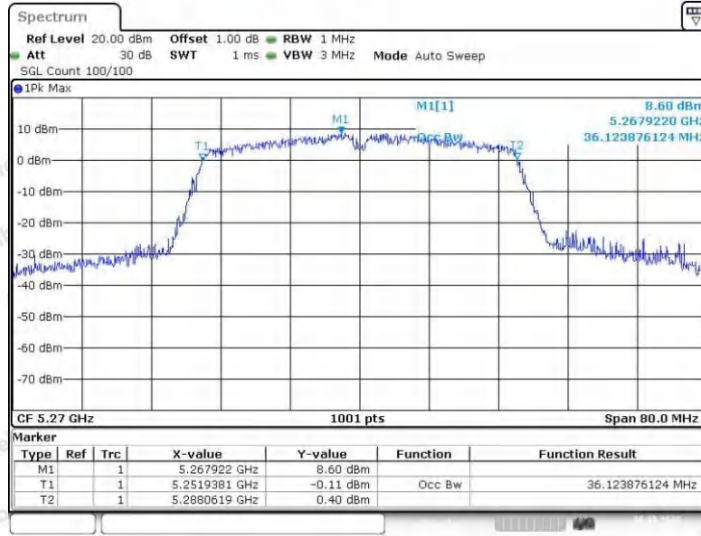

11AC40SISO_Ant1_5270