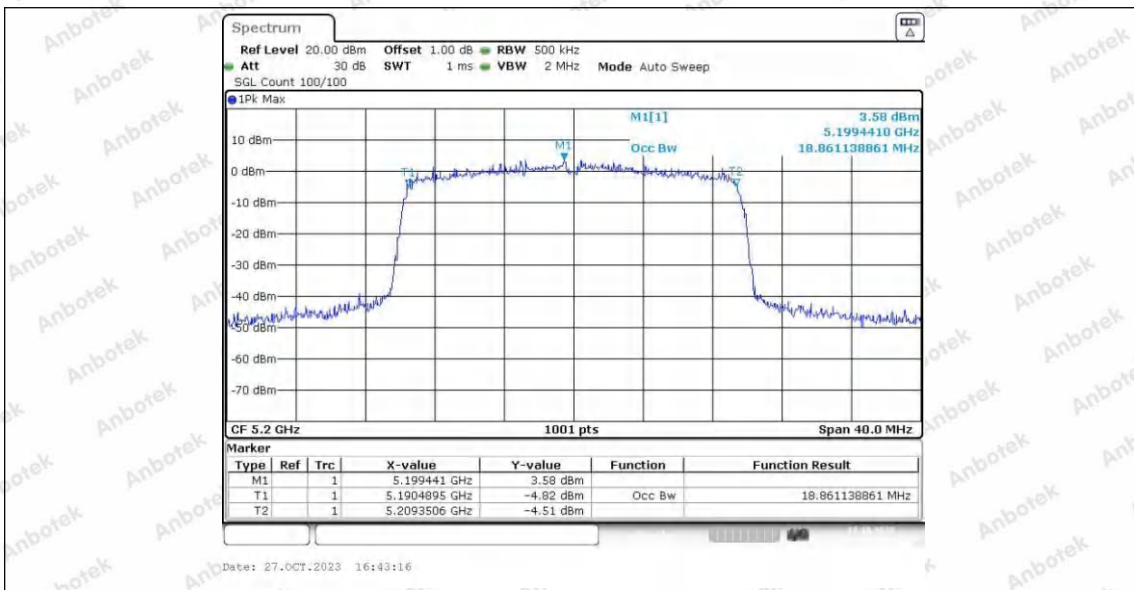

Shenzhen Anbotek Compliance Laboratory Limited

Address: 1/F., Building D, Sogood Science and Technology Park, Sanwei Community, Hangcheng Street, Bao'an District, Shenzhen, Guangdong, China.
Tel: (86) 0755-26066440 Fax: (86) 0755-26014772 Email: service@anbotek.com

Hotline 400-003-0500
www.anbotek.com.cn