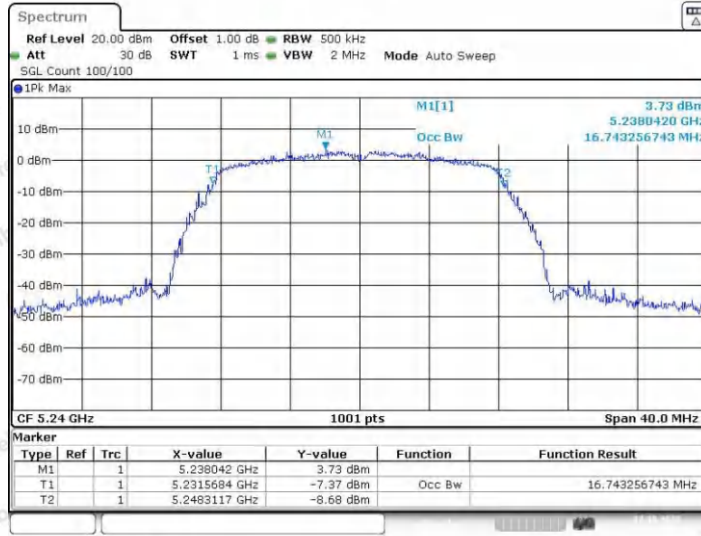

11A_Ant2_5240