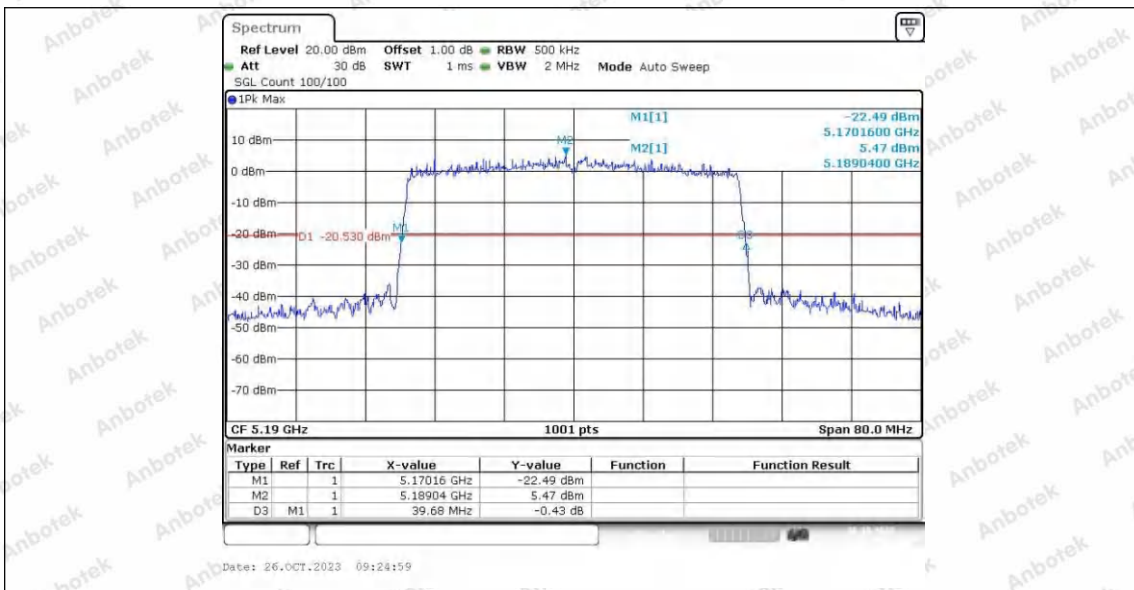

Shenzhen Anbotek Compliance Laboratory Limited

Address: 1/F., Building D, Sogood Science and Technology Park, Sanwei Community, Hangcheng Street, Bao'an District, Shenzhen, Guangdong, China.
Tel: (86) 0755-26066440 Fax: (86) 0755-26014772 Email: service@anbotek.com

Hotline 400-003-0500
www.anbotek.com.cn