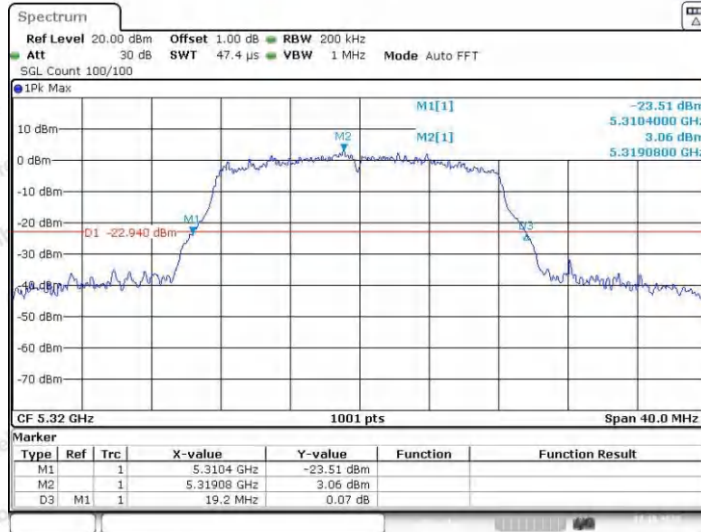

11A_Ant1_5320