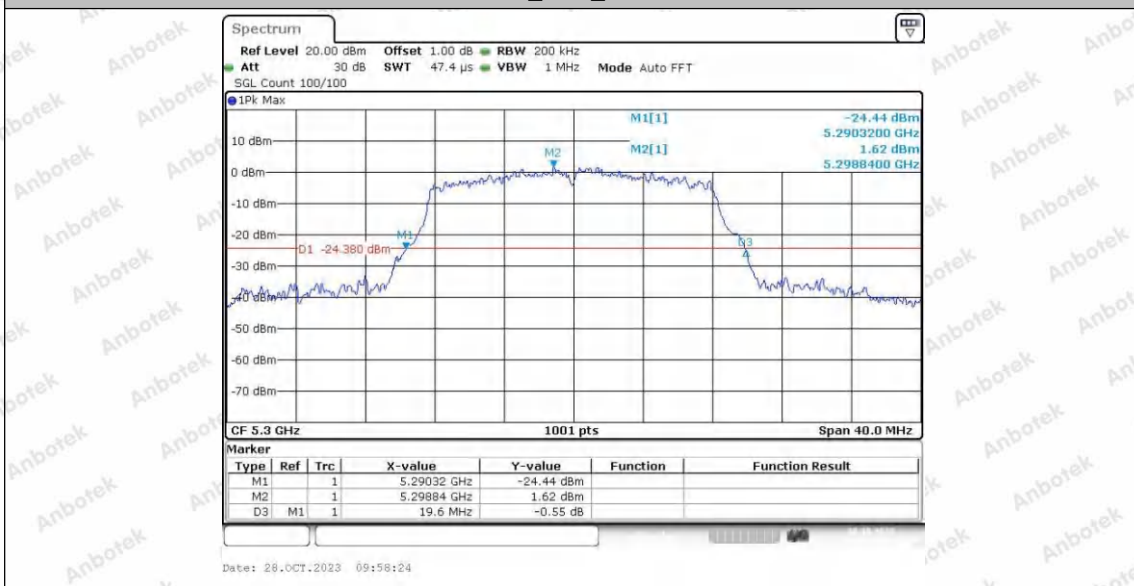

11A_Ant2_5300

Shenzhen Anbotek Compliance Laboratory Limited

Address: 1/F., Building D, Sogood Science and Technology Park, Sanwei Community, Hangcheng Street, Bao'an District, Shenzhen, Guangdong, China.
Tel: (86) 0755-26066440 Fax: (86) 0755-26014772 Email: service@anbotek.com

Hotline 400-003-0500
www.anbotek.com.cn