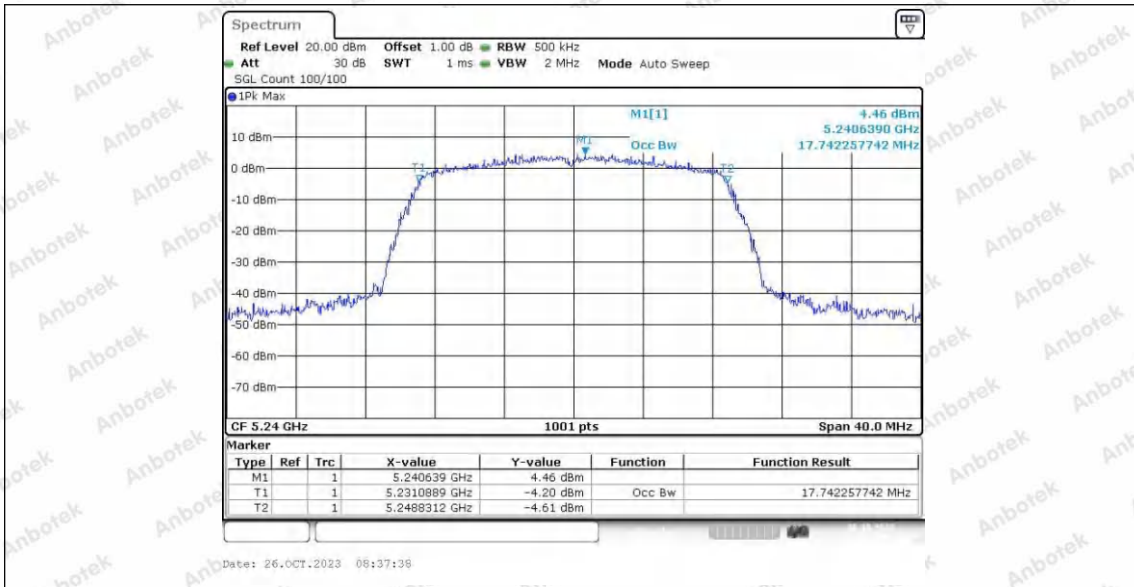

Shenzhen Anbotek Compliance Laboratory Limited

Address: 1/F., Building D, Sogood Science and Technology Park, Sanwei Community, Hangcheng Street, Bao'an District, Shenzhen, Guangdong, China.
Tel: (86) 0755-26066440 Fax: (86) 0755-26014772 Email: service@anbotek.com

Hotline 400-003-0500
www.anbotek.com.cn