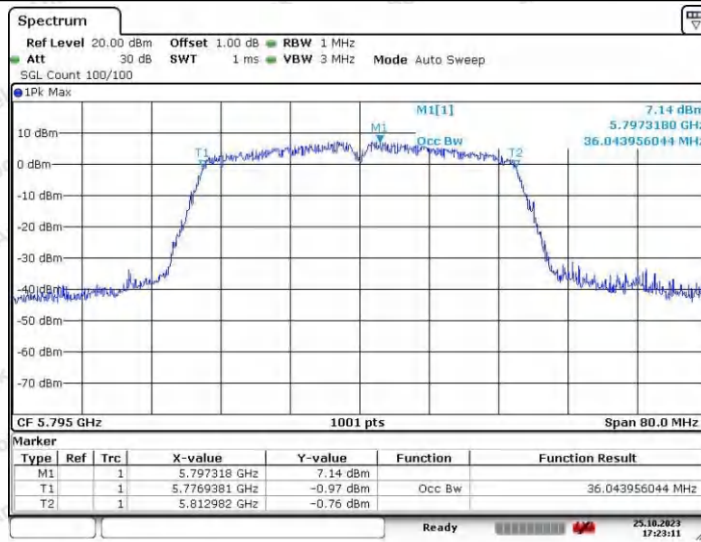

11AC40SISO_Ant1_5795

11AC40SISO_Ant2_5795

Shenzhen Anbotek Compliance Laboratory Limited

Address: 1/F., Building D, Sogood Science and Technology Park, Sanwei Community, Hangcheng Street, Bao'an District, Shenzhen, Guangdong, China.
Tel: (86) 0755-26066440 Fax: (86) 0755-26014772 Email: service@anbotek.com

Hotline
400-003-0500
www.anbotek.com.cn