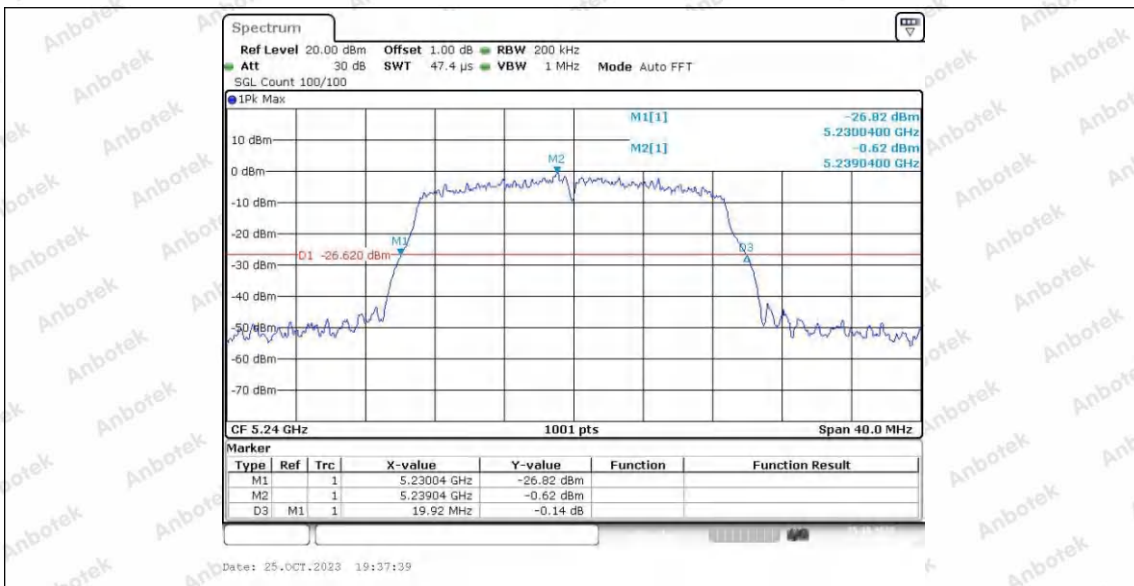

Shenzhen Anbotek Compliance Laboratory Limited

Address: 1/F., Building D, Sogood Science and Technology Park, Sanwei Community, Hangcheng Street, Bao'an District, Shenzhen, Guangdong, China.
Tel: (86) 0755-26066440 Fax: (86) 0755-26014772 Email: service@anbotek.com

Hotline
400-003-0500
www.anbotek.com.cn