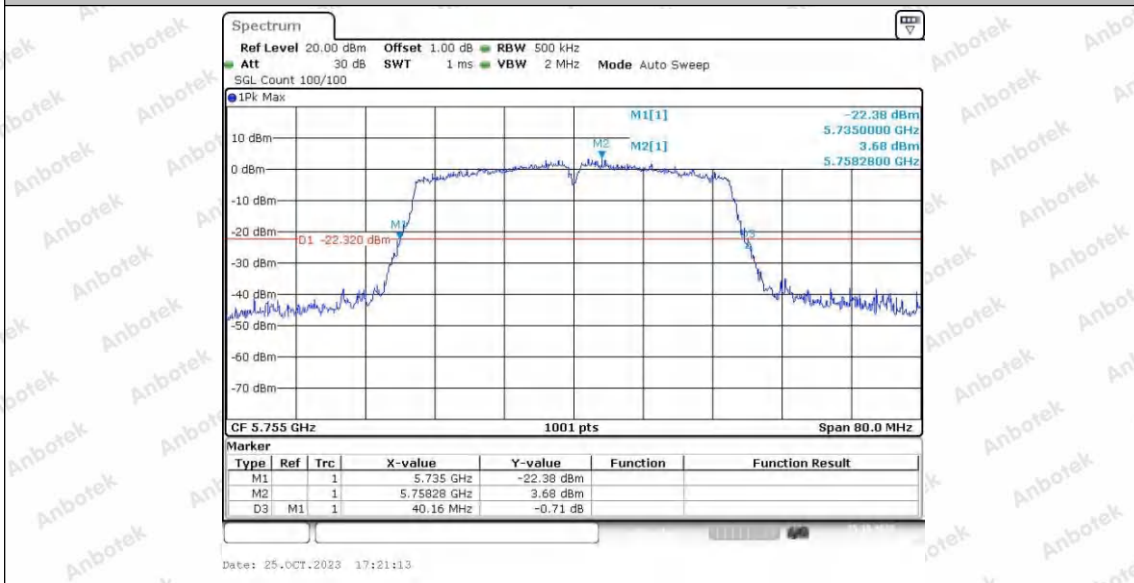

11AC40SISO_Ant1_5755

Shenzhen Anbotek Compliance Laboratory Limited

Address: 1/F., Building D, Sogood Science and Technology Park, Sanwei Community, Hangcheng Street, Bao'an District, Shenzhen, Guangdong, China.
Tel: (86) 0755-26066440 Fax: (86) 0755-26014772 Email: service@anbotek.com

Hotline 400-003-0500
www.anbotek.com.cn