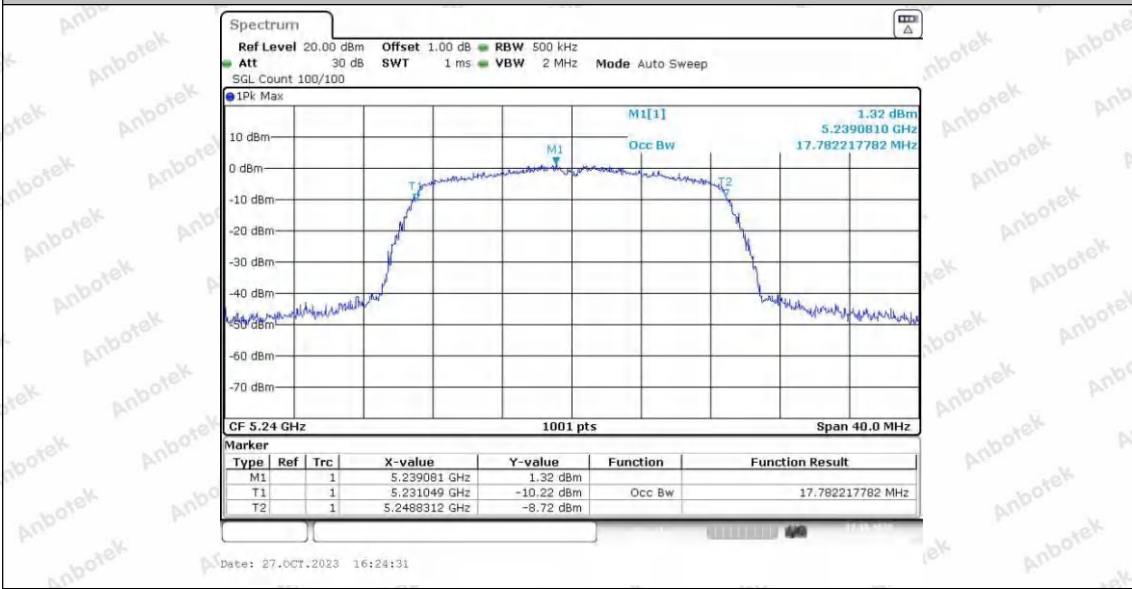

11N20SISO_Ant2_5240