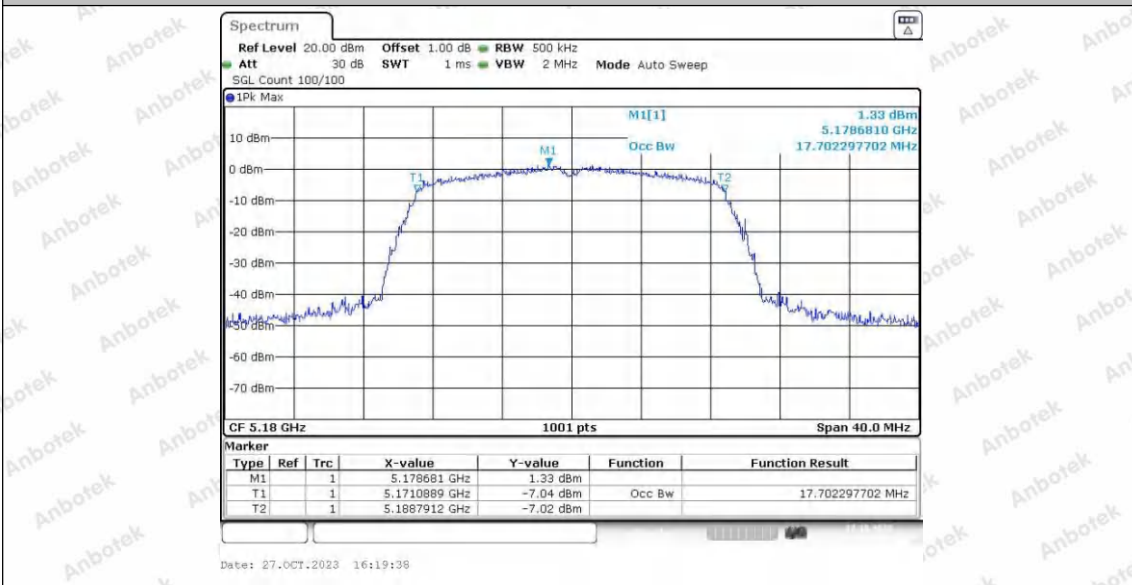

Hotline
 400-003-0500
 www.anbotek.com.cn

11N20SISO_Ant1_5180

11N20SISO_Ant2_5180

Shenzhen Anbotek Compliance Laboratory Limited

Address: 1/F., Building D, Sogood Science and Technology Park, Sanwei Community, Hangcheng Street, Bao'an District, Shenzhen, Guangdong, China.
 Tel: (86) 0755-26066440 Fax: (86) 0755-26014772 Email: service@anbotek.com