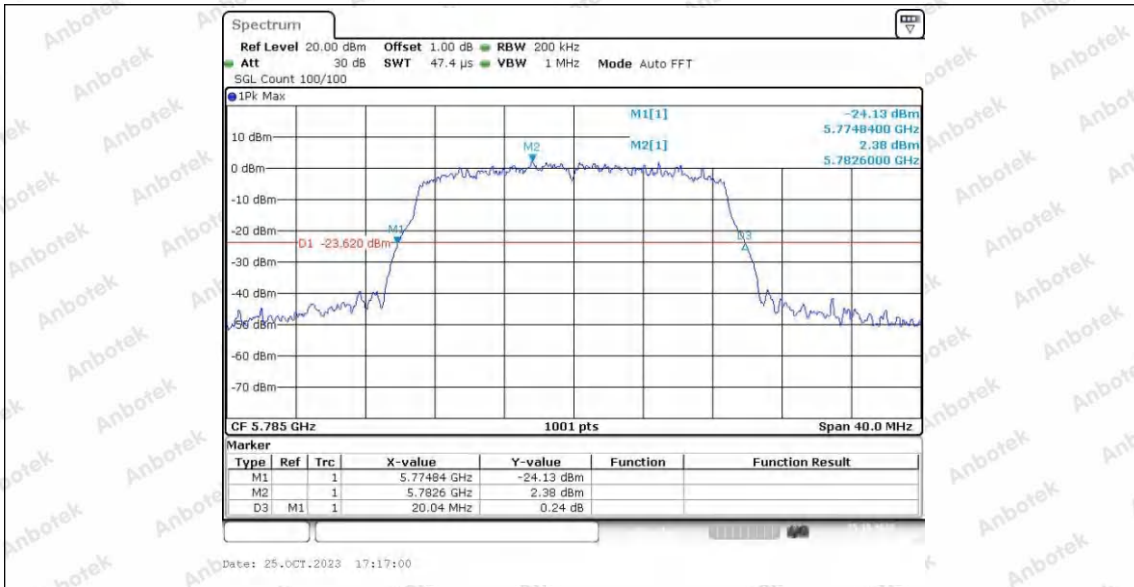

Shenzhen Anbotek Compliance Laboratory Limited

Address: 1/F., Building D, Sogood Science and Technology Park, Sanwei Community, Hangcheng Street, Bao'an District, Shenzhen, Guangdong, China.
Tel: (86) 0755-26066440 Fax: (86) 0755-26014772 Email: service@anbotek.com

Hotline 400-003-0500
www.anbotek.com.cn