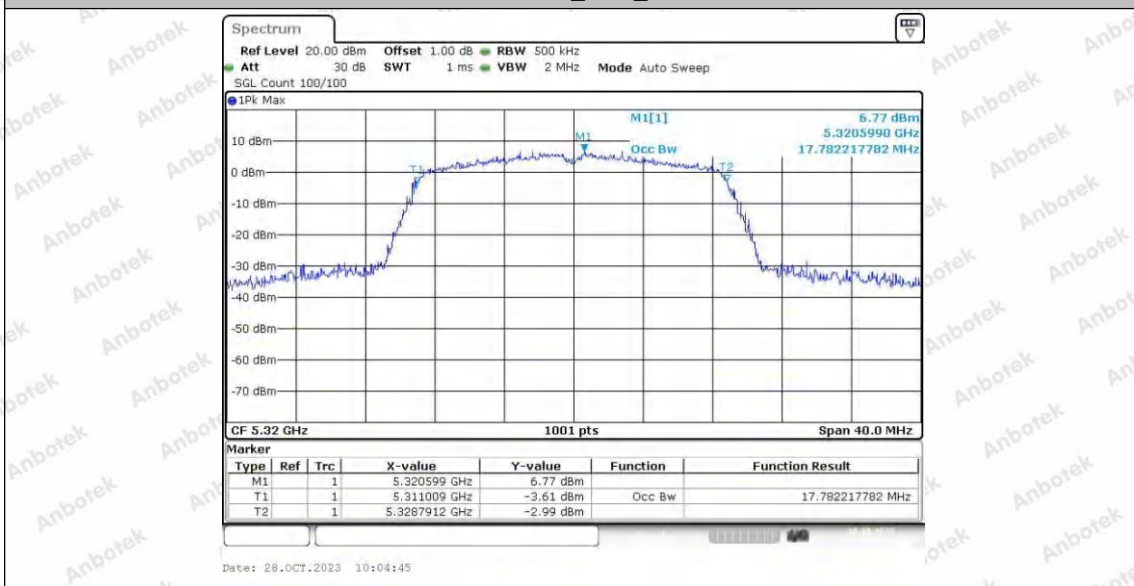

Hotline
 400-003-0500
www.anbotek.com.cn

11N20SISO_Ant1_5320

11N20SISO_Ant2_5320

Shenzhen Anbotek Compliance Laboratory Limited

Address: 1/F., Building D, Sogood Science and Technology Park, Sanwei Community, Hangcheng Street, Bao'an District, Shenzhen, Guangdong, China.
 Tel: (86) 0755-26066440 Fax: (86) 0755-26014772 Email: service@anbotek.com