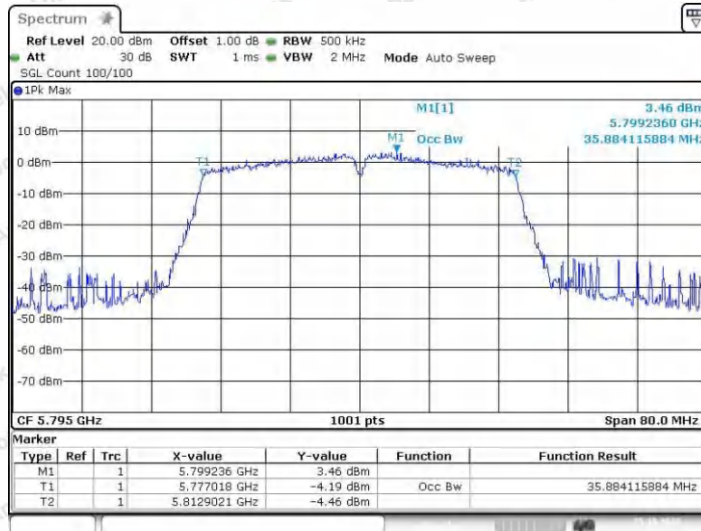

11N40SISO_Ant1_5795

11N40SISO_Ant2_5795

Shenzhen Anbotek Compliance Laboratory Limited

Address: 1/F., Building D, Sogood Science and Technology Park, Sanwei Community, Hangcheng Street, Bao'an District, Shenzhen, Guangdong, China.
Tel: (86) 0755-26066440 Fax: (86) 0755-26014772 Email: service@anbotek.com

Hotline 400-003-0500
www.anbotek.com.cn