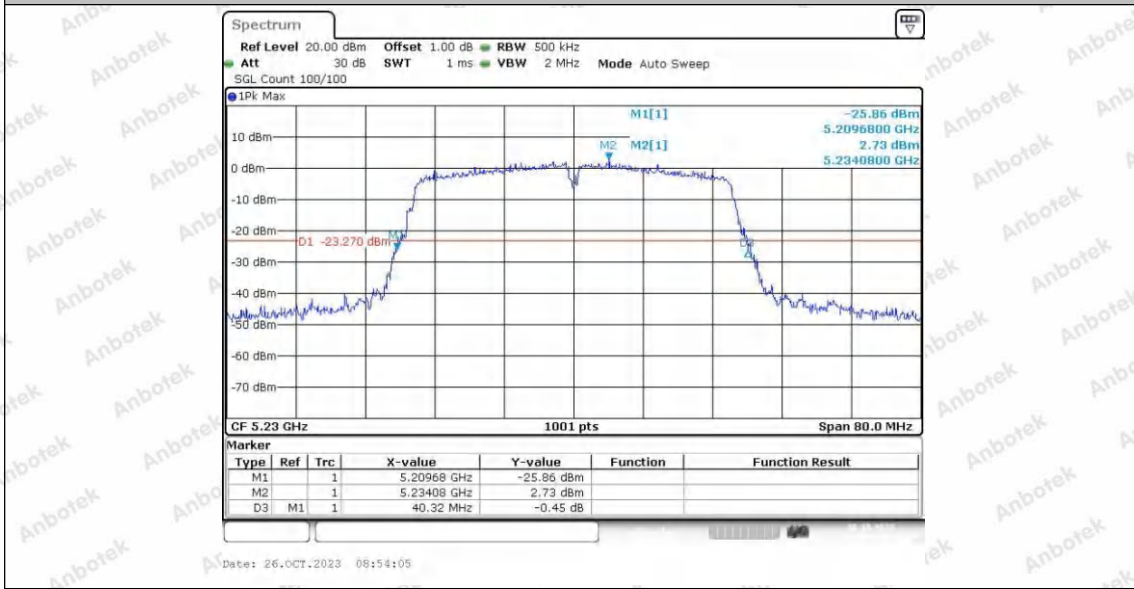

11AC40SISO_Ant1_5230