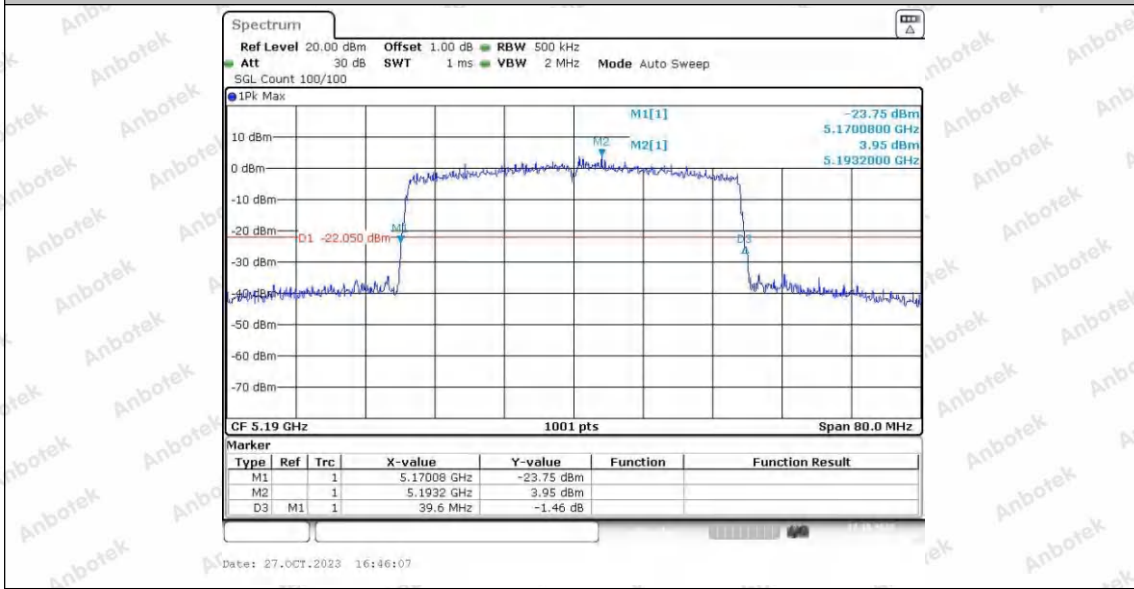

11AX40SISO_Ant2_5190