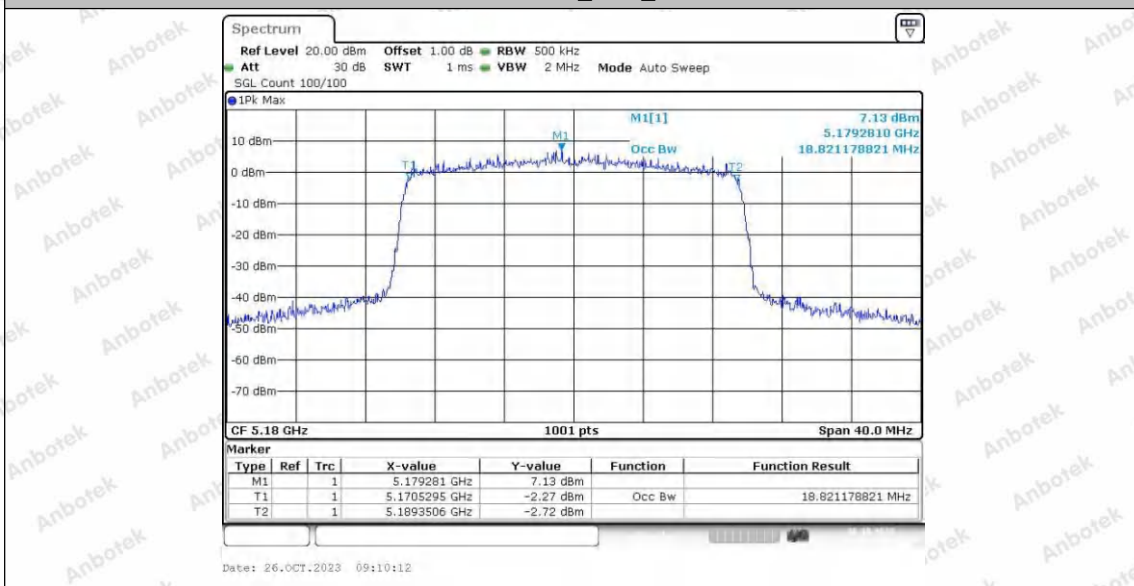

Hotline 400-003-0500
 www.anbotek.com.cn

11AC80SISO_Ant2_5775

11AX20SISO_Ant1_5180

Shenzhen Anbotek Compliance Laboratory Limited

Address: 1/F., Building D, Sogood Science and Technology Park, Sanwei Community, Hangcheng Street, Bao'an District, Shenzhen, Guangdong, China.
 Tel: (86) 0755-26066440 Fax: (86) 0755-26014772 Email: service@anbotek.com