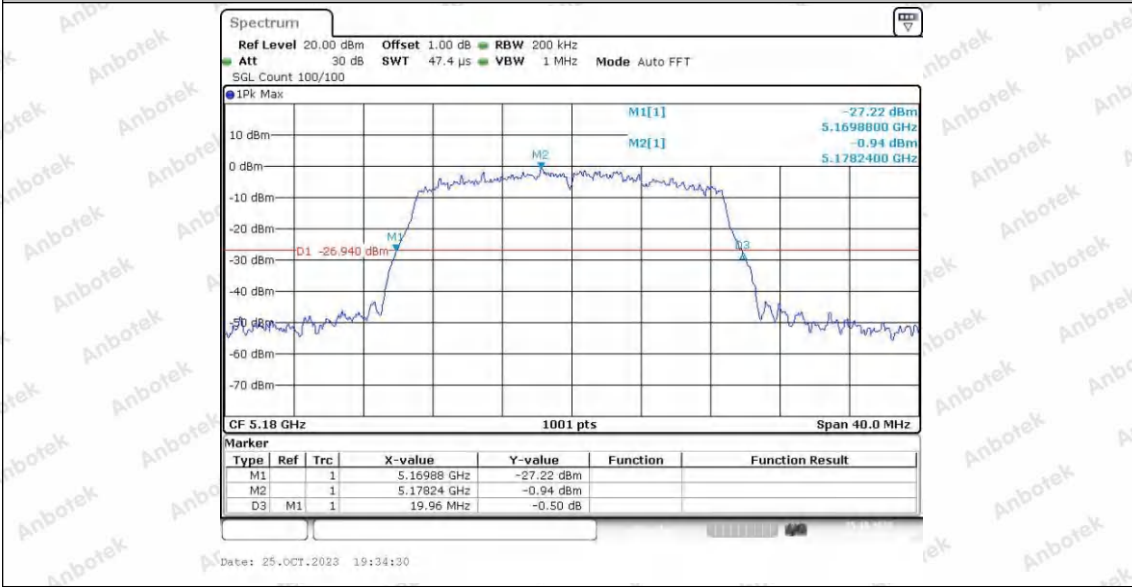

11N20SISO_Ant1_5180