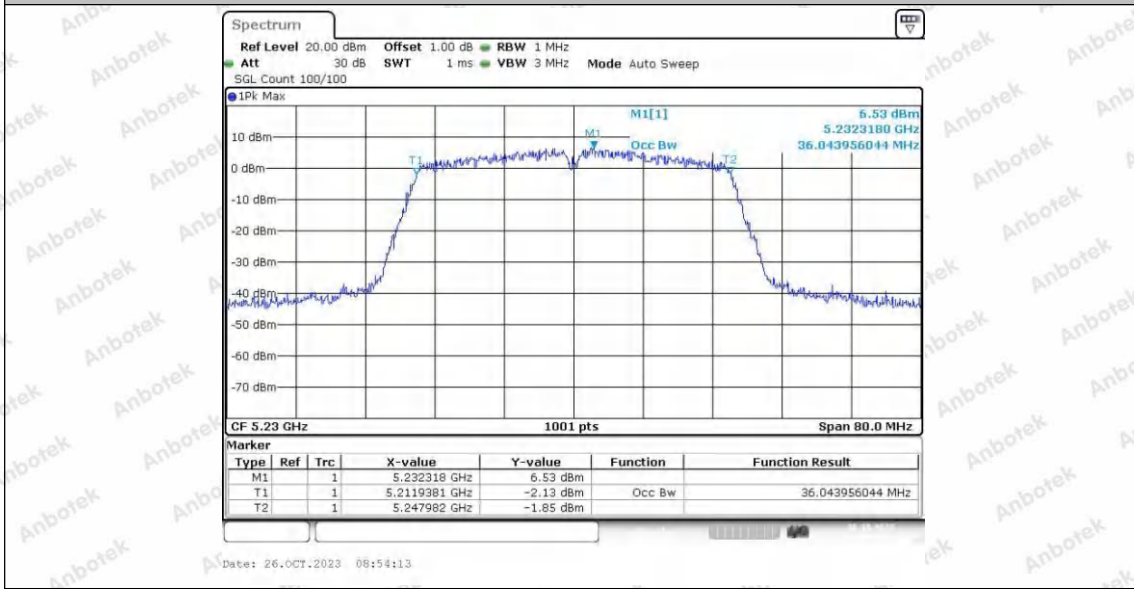

11AC40SISO_Ant1_5230