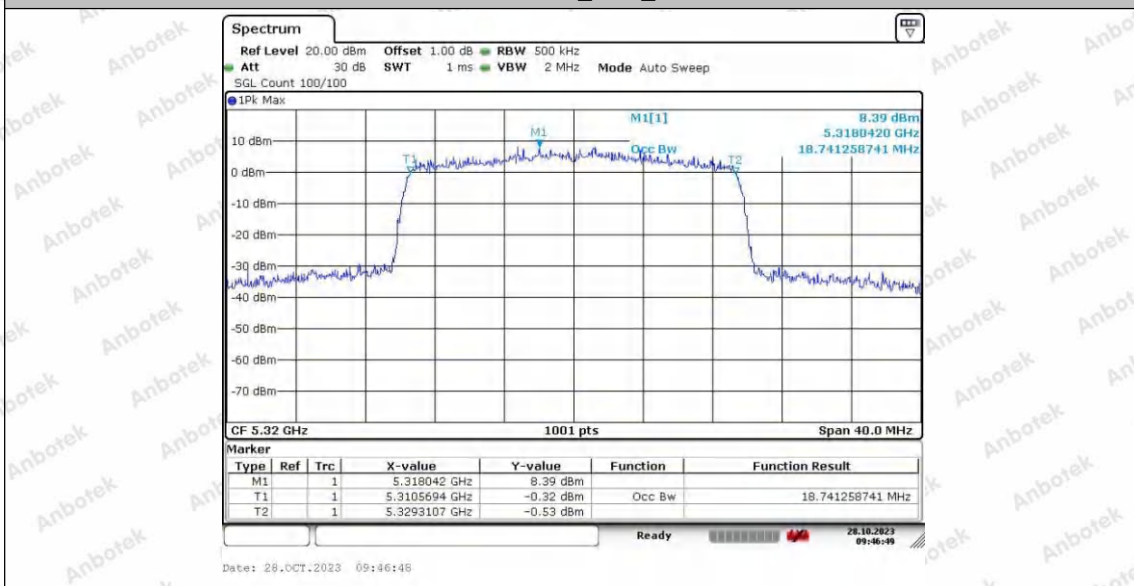

11AX20SISO_Ant1_5320

Shenzhen Anbotek Compliance Laboratory Limited

Address: 1/F., Building D, Sogood Science and Technology Park, Sanwei Community, Hangcheng Street, Bao'an District, Shenzhen, Guangdong, China.
Tel: (86) 0755-26066440 Fax: (86) 0755-26014772 Email: service@anbotek.com

Hotline 400-003-0500
www.anbotek.com.cn