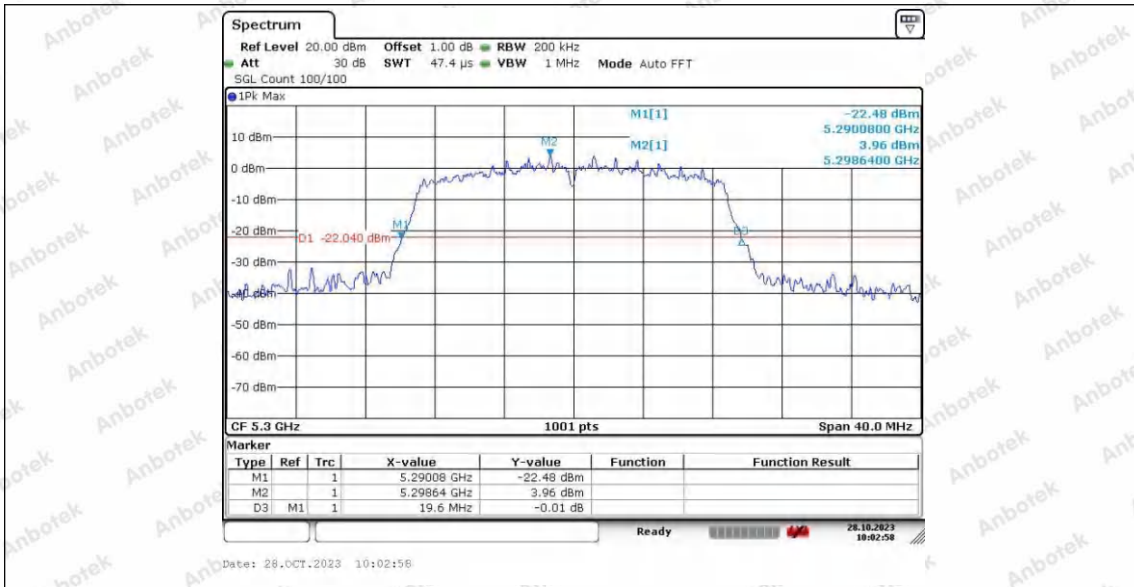

Shenzhen Anbotek Compliance Laboratory Limited

Address: 1/F., Building D, Sogood Science and Technology Park, Sanwei Community, Hangcheng Street, Bao'an District, Shenzhen, Guangdong, China.
Tel: (86) 0755-26066440 Fax: (86) 0755-26014772 Email: service@anbotek.com

Hotline 400-003-0500
www.anbotek.com.cn