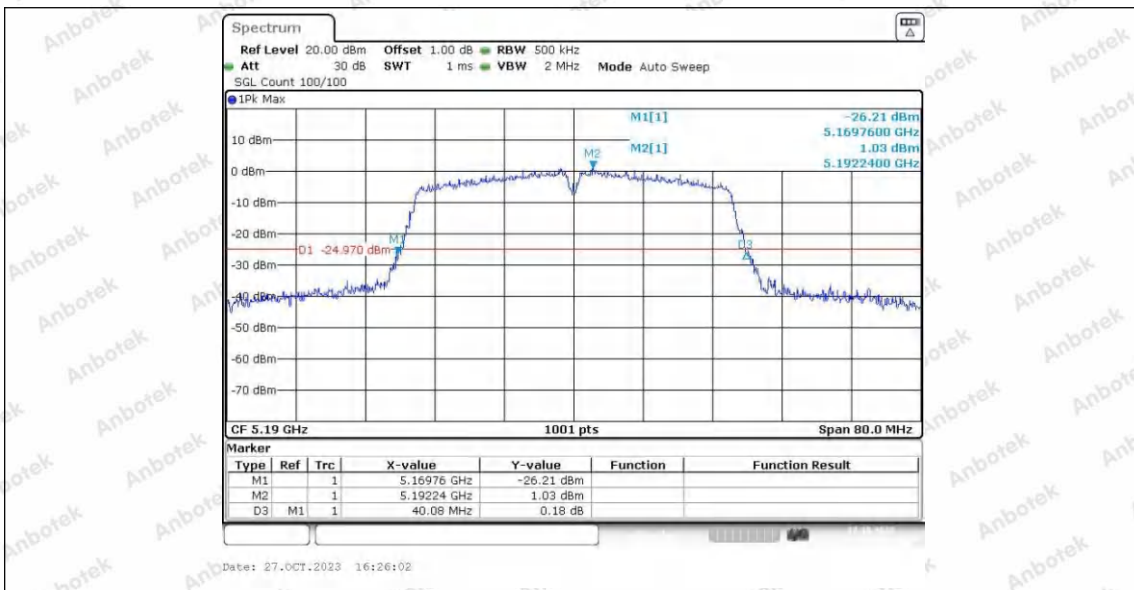

Shenzhen Anbotek Compliance Laboratory Limited

Address: 1/F., Building D, Sogood Science and Technology Park, Sanwei Community, Hangcheng Street, Bao'an District, Shenzhen, Guangdong, China.
Tel: (86) 0755-26066440 Fax: (86) 0755-26014772 Email: service@anbotek.com

Hotline 400-003-0500
www.anbotek.com.cn