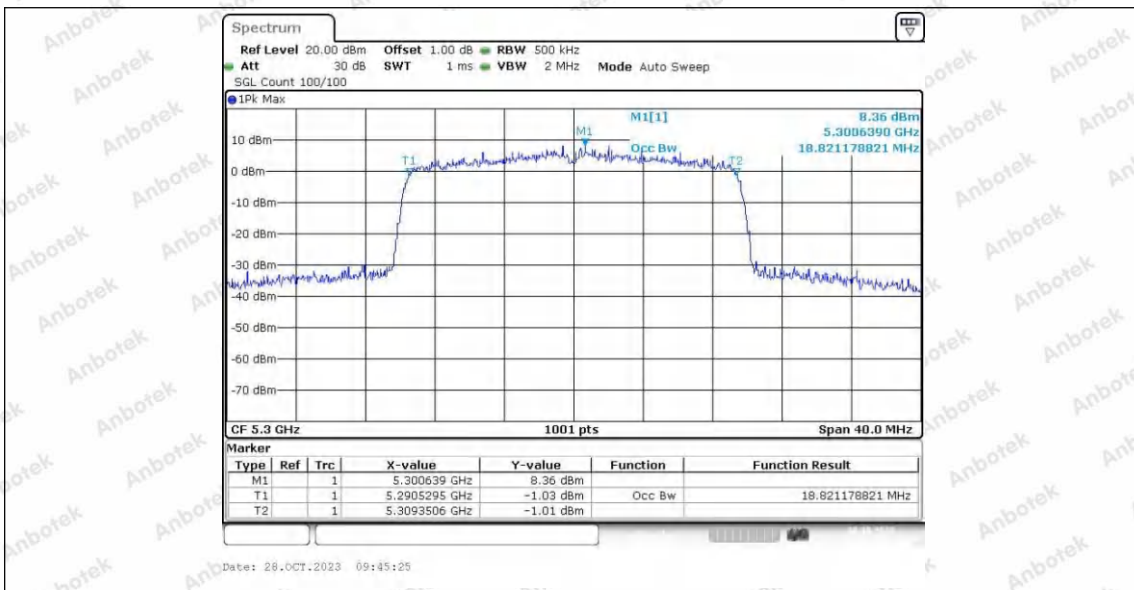

Shenzhen Anbotek Compliance Laboratory Limited

Address: 1/F., Building D, Sogood Science and Technology Park, Sanwei Community, Hangcheng Street, Bao'an District, Shenzhen, Guangdong, China.
Tel: (86) 0755-26066440 Fax: (86) 0755-26014772 Email: service@anbotek.com

Hotline 400-003-0500
www.anbotek.com.cn