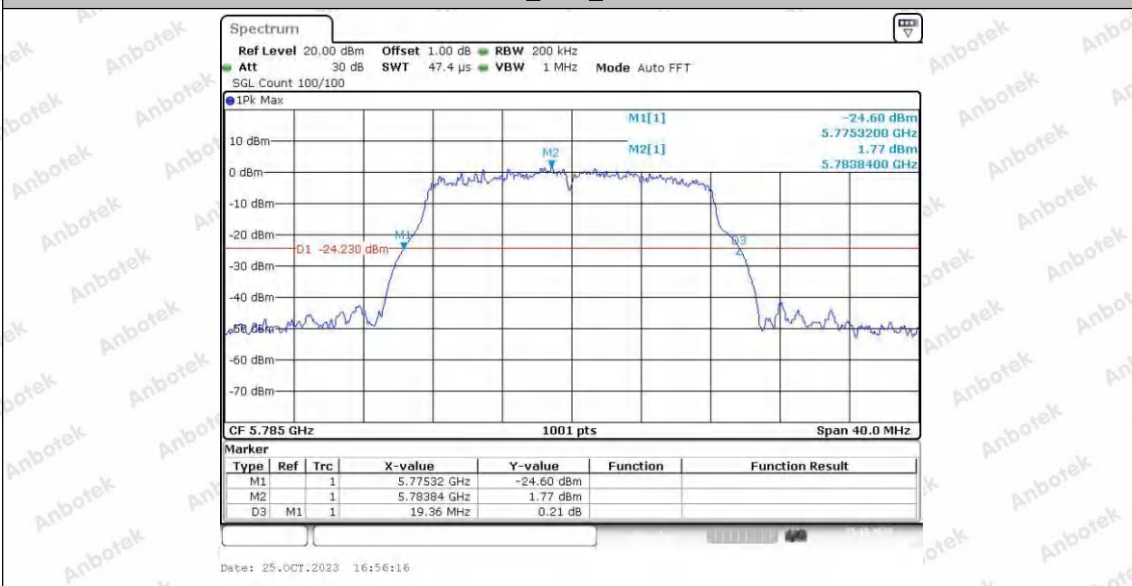

11A_Ant1_5785

Shenzhen Anbotek Compliance Laboratory Limited

Address: 1/F., Building D, Sogood Science and Technology Park, Sanwei Community, Hangcheng Street, Bao'an District, Shenzhen, Guangdong, China.
Tel: (86) 0755-26066440 Fax: (86) 0755-26014772 Email: service@anbotek.com

Hotline 400-003-0500
www.anbotek.com.cn