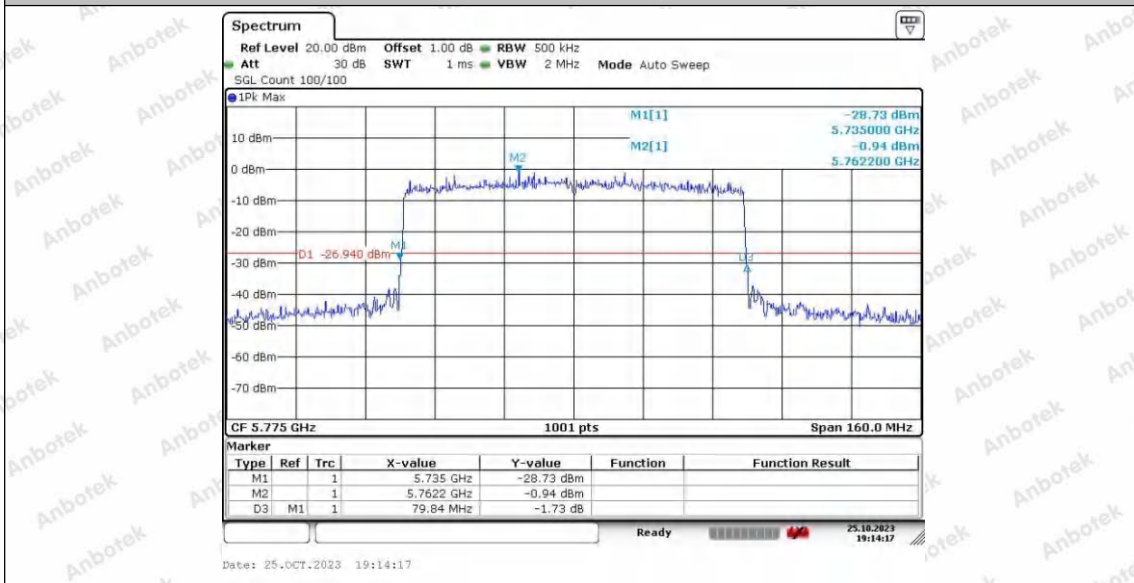

11AX80SISO_Ant2_5775

Shenzhen Anbotek Compliance Laboratory Limited

Address: 1/F., Building D, Sogood Science and Technology Park, Sanwei Community, Hangcheng Street, Bao'an District, Shenzhen, Guangdong, China.
Tel: (86) 0755-26066440 Fax: (86) 0755-26014772 Email: service@anbotek.com

Hotline 400-003-0500
www.anbotek.com.cn