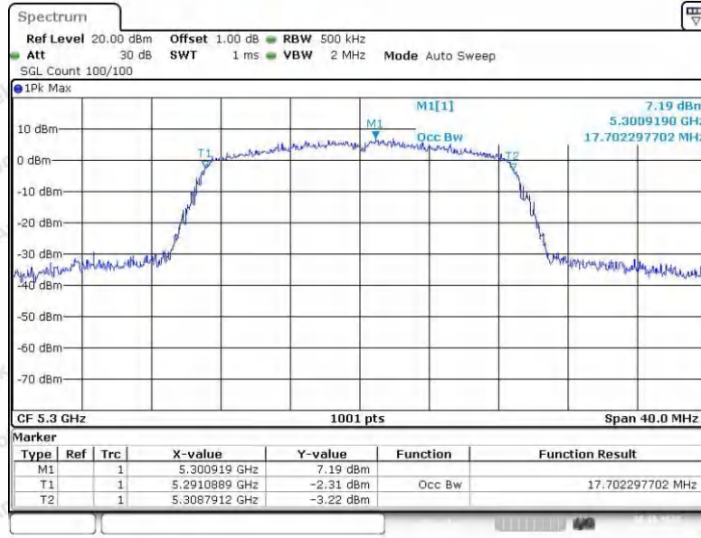

11AC20SISO_Ant1_5300

11AC20SISO_Ant2_5300

Shenzhen Anbotek Compliance Laboratory Limited

Address: 1/F., Building D, Sogood Science and Technology Park, Sanwei Community, Hangcheng Street, Bao'an District, Shenzhen, Guangdong, China.
Tel: (86) 0755-26066440 Fax: (86) 0755-26014772 Email: service@anbotek.com

Hotline
400-003-0500
www.anbotek.com.cn