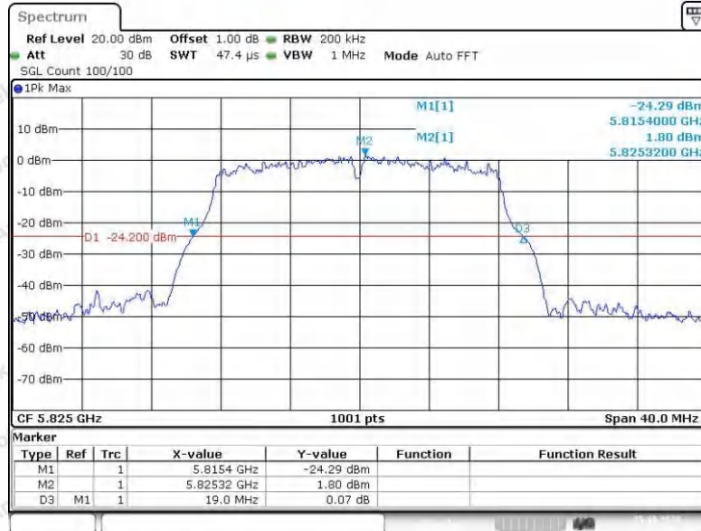

11A_Ant1_5825

11A_Ant2_5825