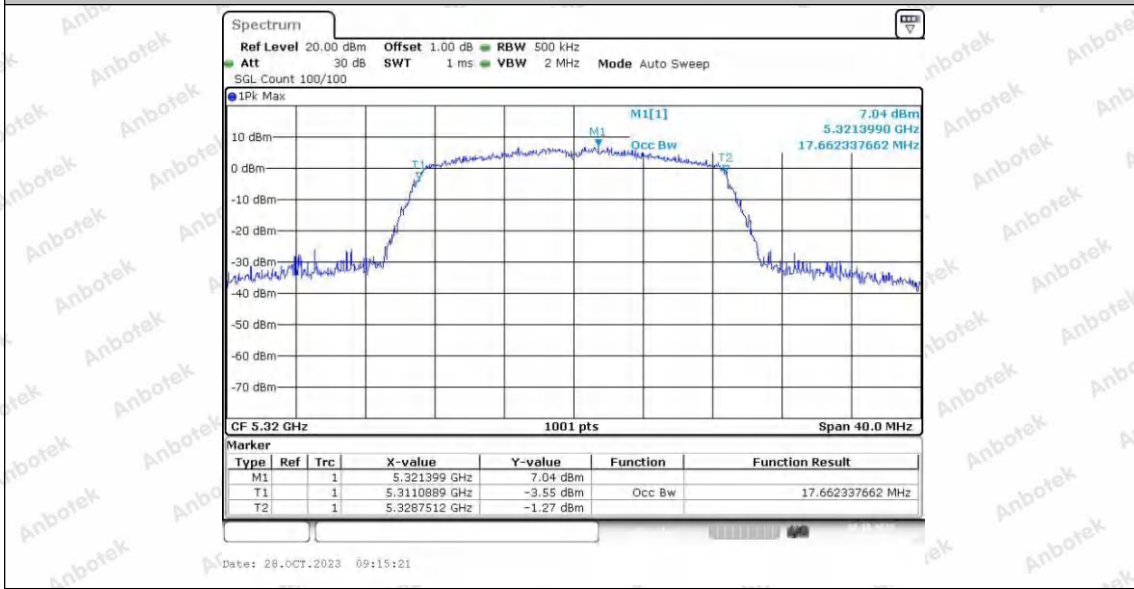

11N20SISO_Ant1_5320