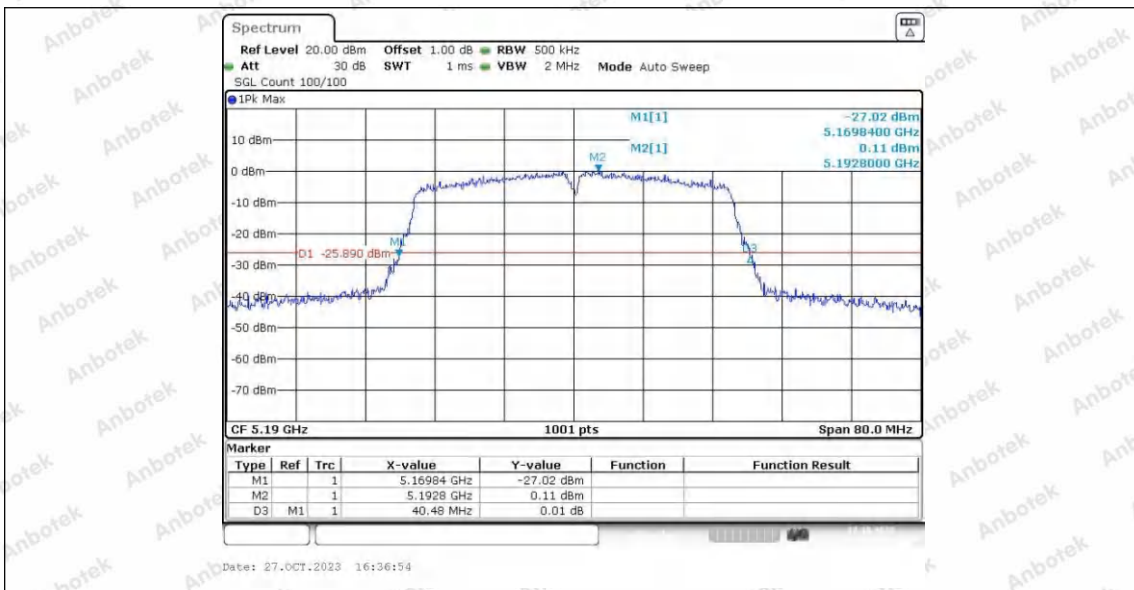

Shenzhen Anbotek Compliance Laboratory Limited

Address: 1/F., Building D, Sogood Science and Technology Park, Sanwei Community, Hangcheng Street, Bao'an District, Shenzhen, Guangdong, China.
Tel: (86) 0755-26066440 Fax: (86) 0755-26014772 Email: service@anbotek.com

Hotline 400-003-0500
www.anbotek.com.cn