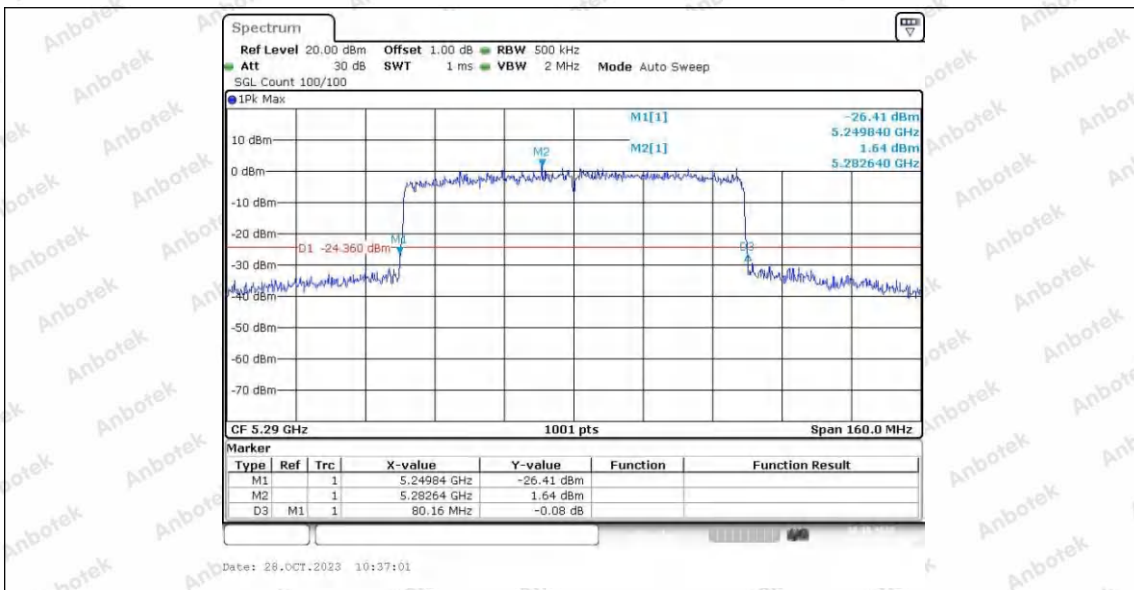

Shenzhen Anbotek Compliance Laboratory Limited

Address: 1/F., Building D, Sogood Science and Technology Park, Sanwei Community, Hangcheng Street, Bao'an District, Shenzhen, Guangdong, China.
Tel: (86) 0755-26066440 Fax: (86) 0755-26014772 Email: service@anbotek.com

Hotline 400-003-0500
www.anbotek.com.cn