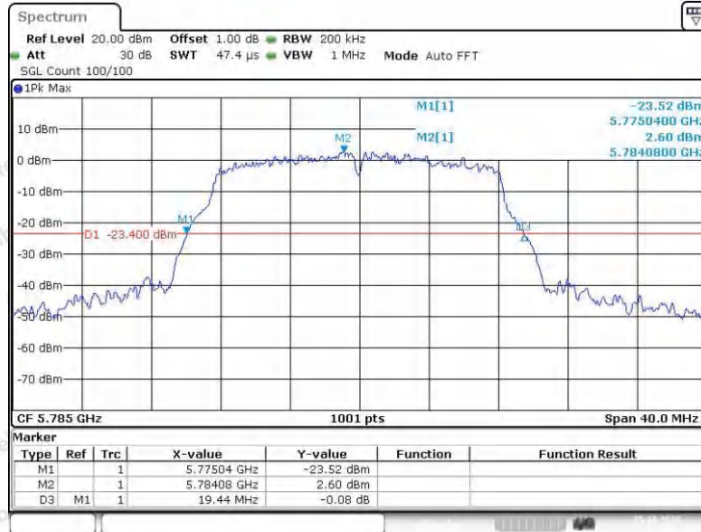

11A_Ant2_5785