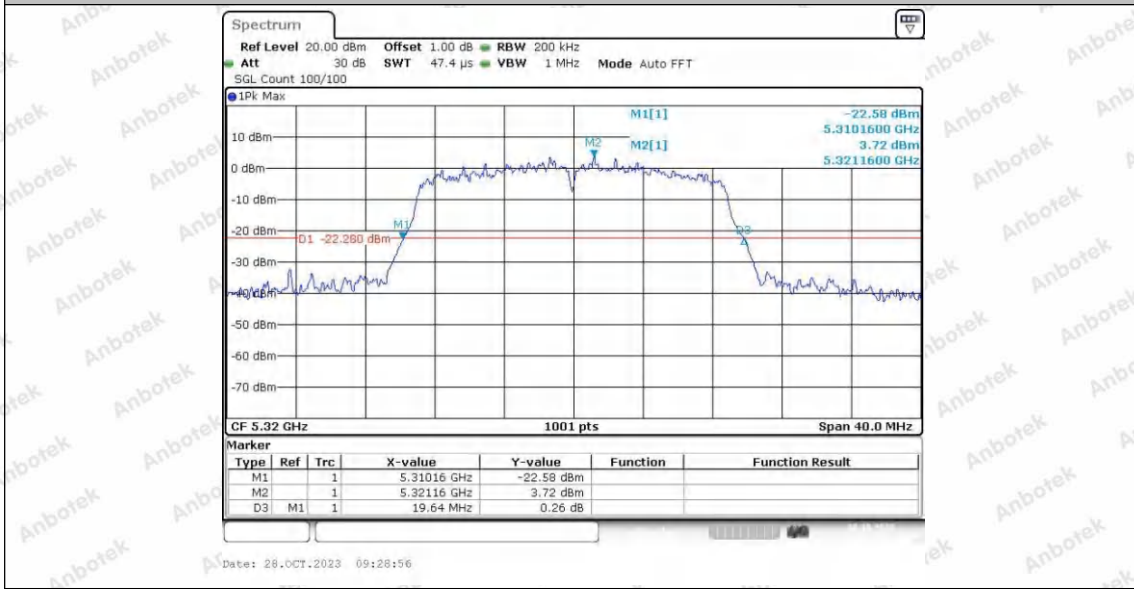

11AC20SISO_Ant1_5320