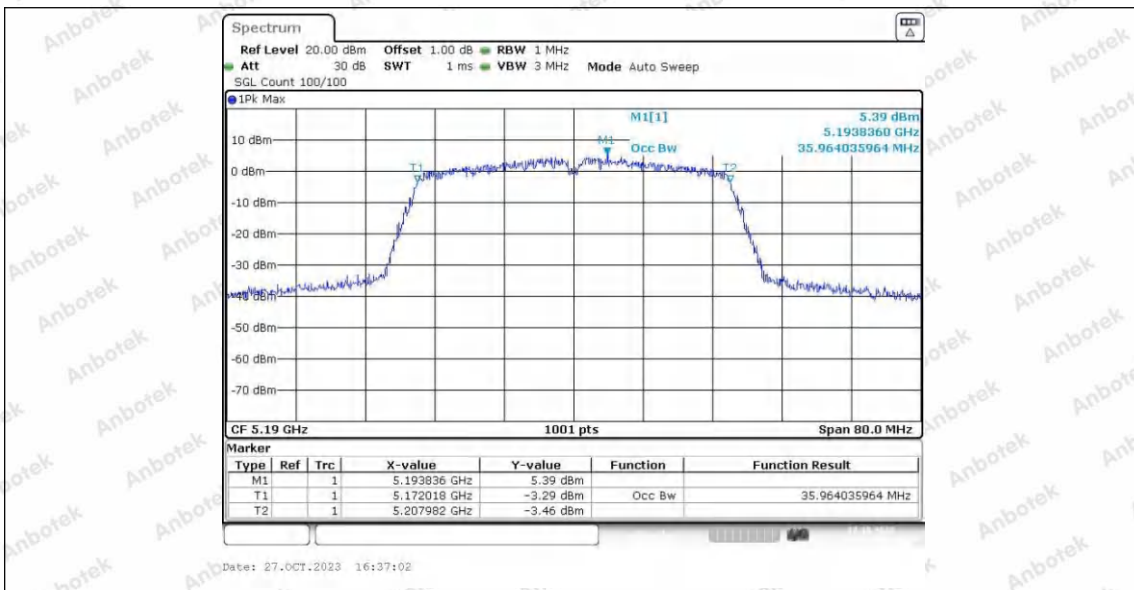

Shenzhen Anbotek Compliance Laboratory Limited

Address: 1/F., Building D, Sogood Science and Technology Park, Sanwei Community, Hangcheng Street, Bao'an District, Shenzhen, Guangdong, China.
Tel: (86) 0755-26066440 Fax: (86) 0755-26014772 Email: service@anbotek.com

Hotline 400-003-0500
www.anbotek.com.cn