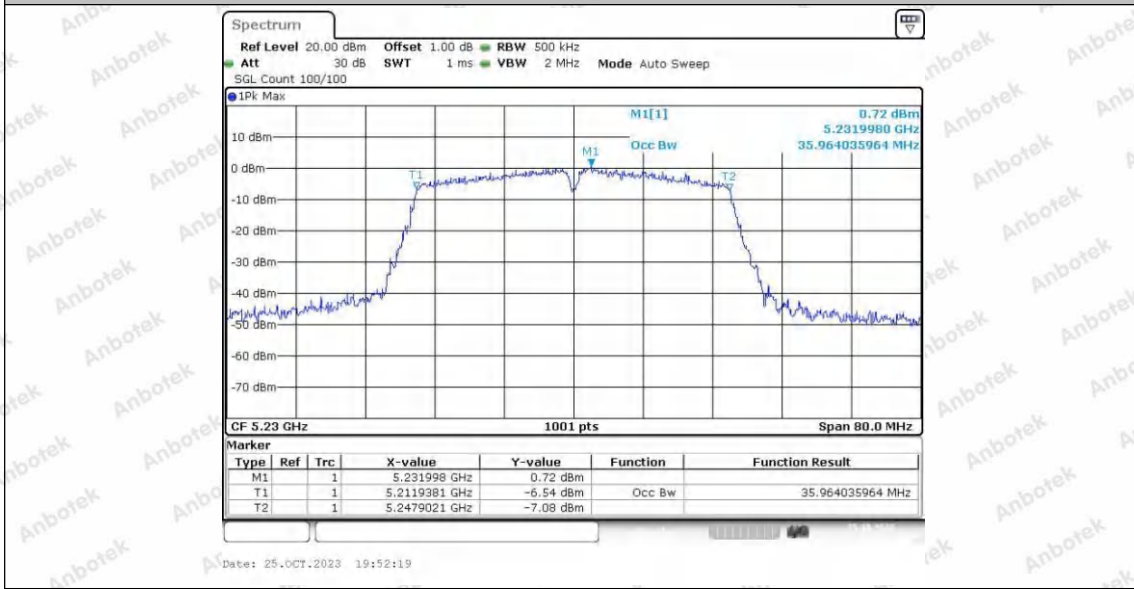

11N40SISO_Ant1_5230