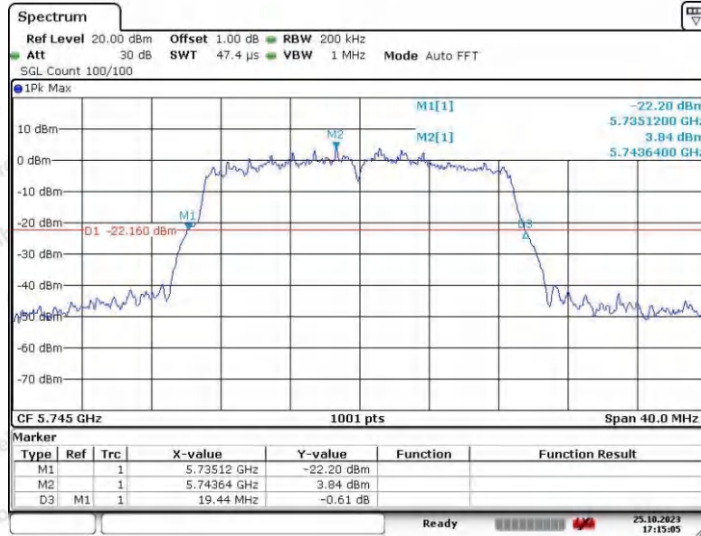

11AC20SISO_Ant1_5745