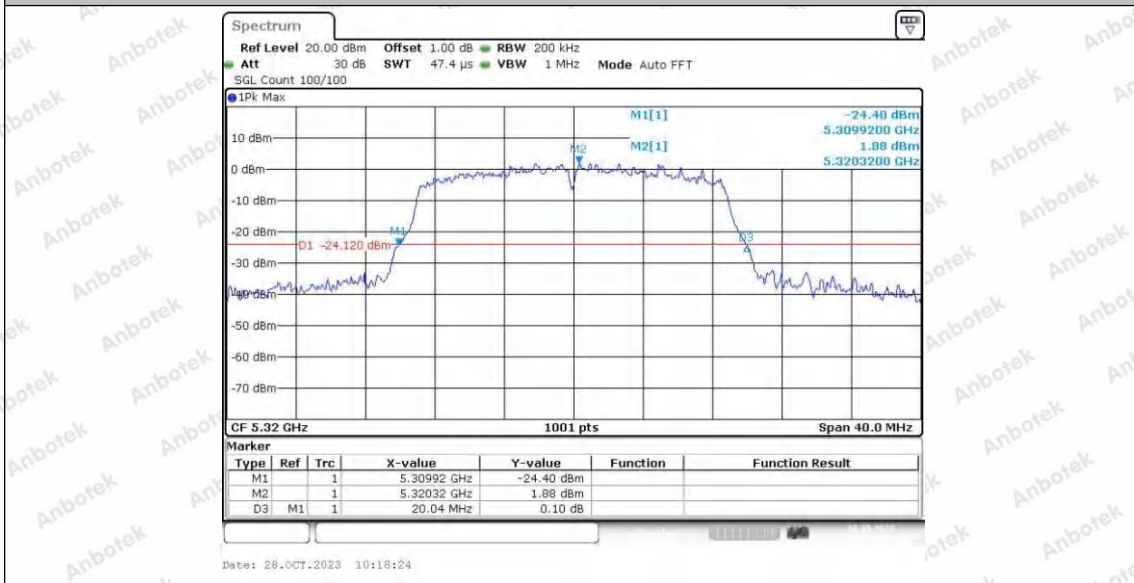

11AC20SISO_Ant2_5320

Shenzhen Anbotek Compliance Laboratory Limited

Address: 1/F., Building D, Sogood Science and Technology Park, Sanwei Community, Hangcheng Street, Bao'an District, Shenzhen, Guangdong, China.
Tel: (86) 0755-26066440 Fax: (86) 0755-26014772 Email: service@anbotek.com

Hotline 400-003-0500
www.anbotek.com.cn