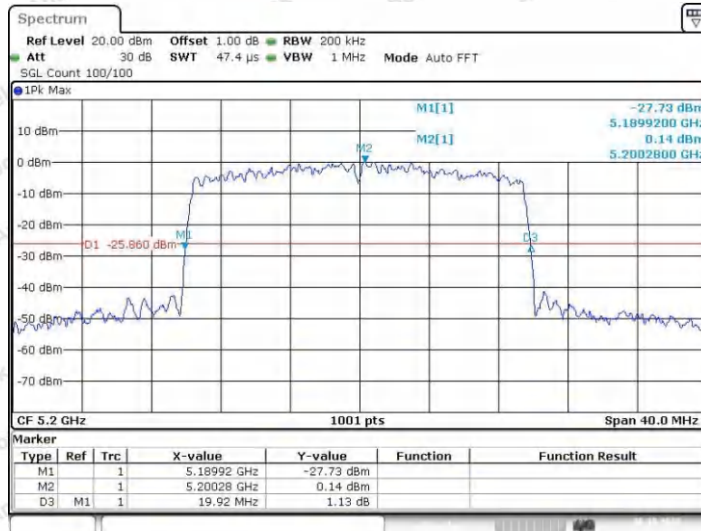

11AX20SISO_Ant1_5200

11AX20SISO_Ant2_5200

Shenzhen Anbotek Compliance Laboratory Limited

Address: 1/F., Building D, Sogood Science and Technology Park, Sanwei Community, Hangcheng Street, Bao'an District, Shenzhen, Guangdong, China.
Tel: (86) 0755-26066440 Fax: (86) 0755-26014772 Email: service@anbotek.com

Hotline 400-003-0500
www.anbotek.com.cn