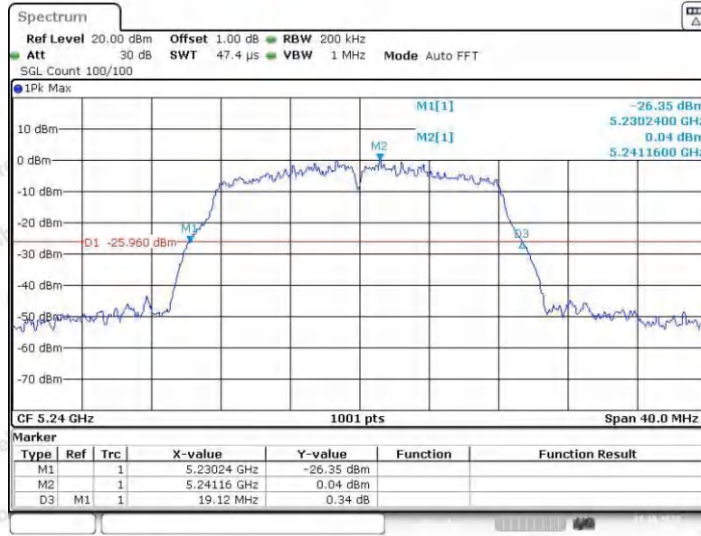

11A_Ant2_5240