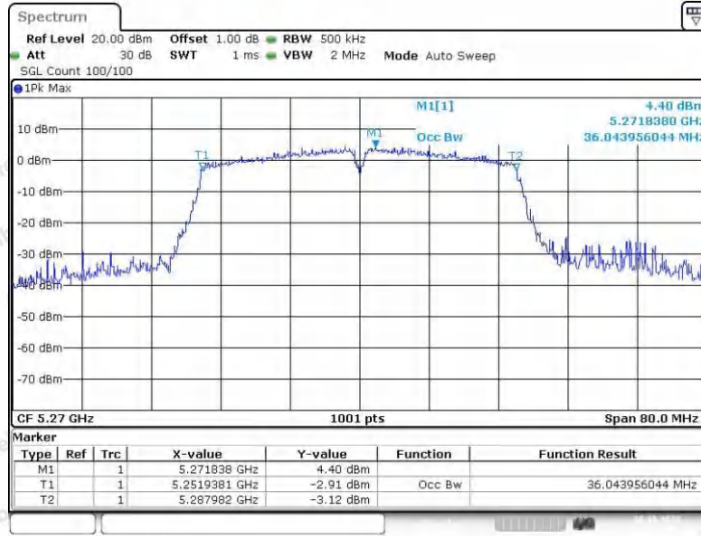

11N40SISO_Ant1_5270