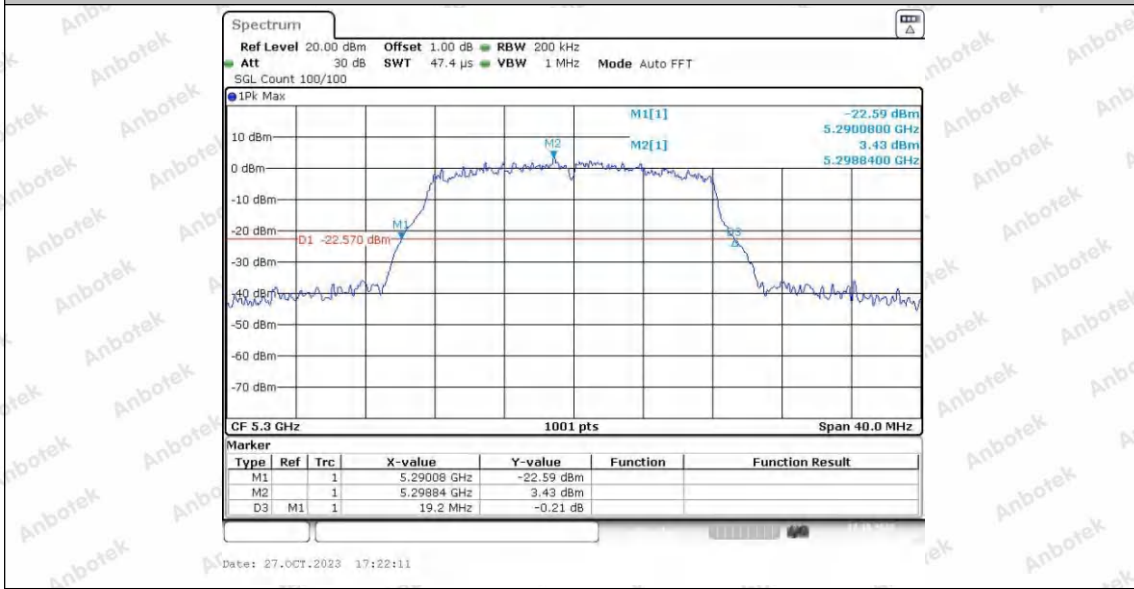

11A_Ant1_5300