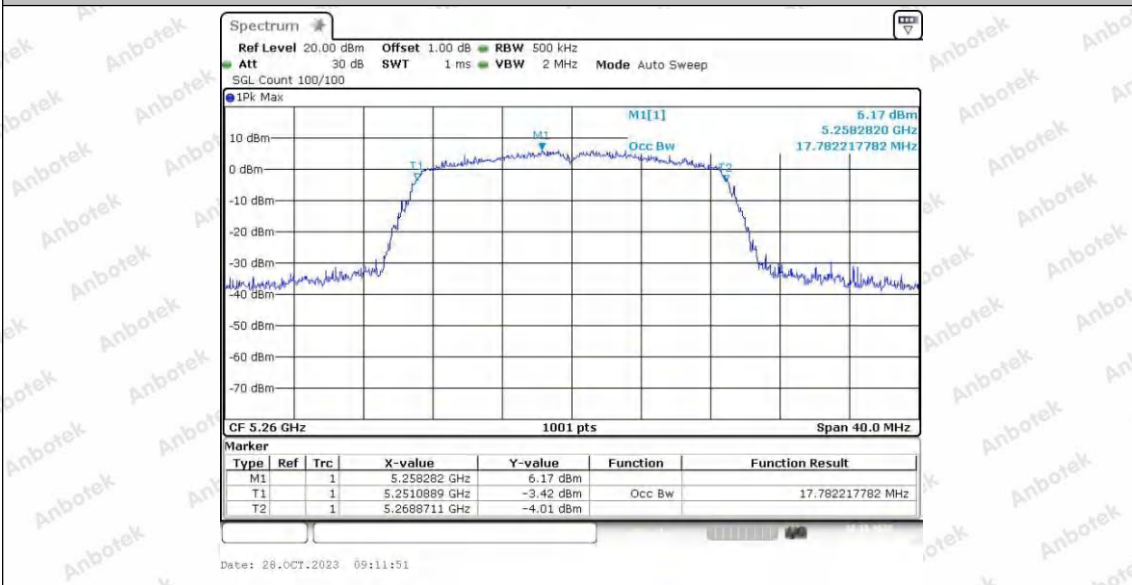

Hotline 400-003-0500
 www.anbotek.com.cn

11N20SISO_Ant2_5240

11N20SISO_Ant1_5260

Shenzhen Anbotek Compliance Laboratory Limited

Address: 1/F., Building D, Sogood Science and Technology Park, Sanwei Community, Hangcheng Street, Bao'an District, Shenzhen, Guangdong, China.
 Tel: (86) 0755-26066440 Fax: (86) 0755-26014772 Email: service@anbotek.com