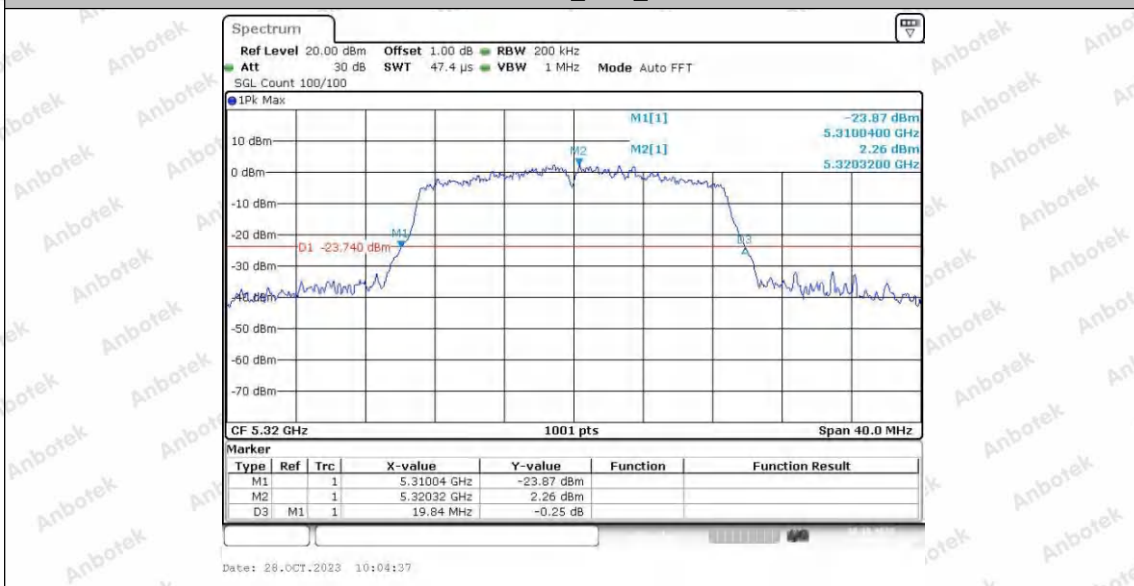

11N20SISO_Ant2_5320

Shenzhen Anbotek Compliance Laboratory Limited

Address: 1/F., Building D, Sogood Science and Technology Park, Sanwei Community, Hangcheng Street, Bao'an District, Shenzhen, Guangdong, China.
Tel: (86) 0755-26066440 Fax: (86) 0755-26014772 Email: service@anbotek.com

Hotline 400-003-0500
www.anbotek.com.cn