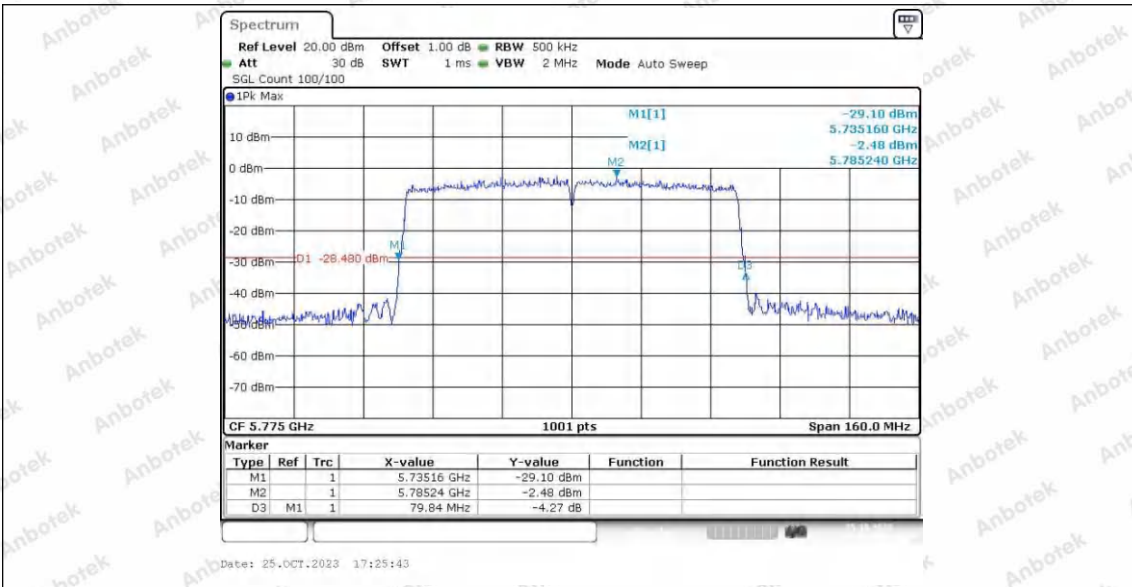

Shenzhen Anbotek Compliance Laboratory Limited

Address: 1/F., Building D, Sogood Science and Technology Park, Sanwei Community, Hangcheng Street, Bao'an District, Shenzhen, Guangdong, China.
Tel: (86) 0755-26066440 Fax: (86) 0755-26014772 Email: service@anbotek.com

Hotline 400-003-0500
www.anbotek.com.cn