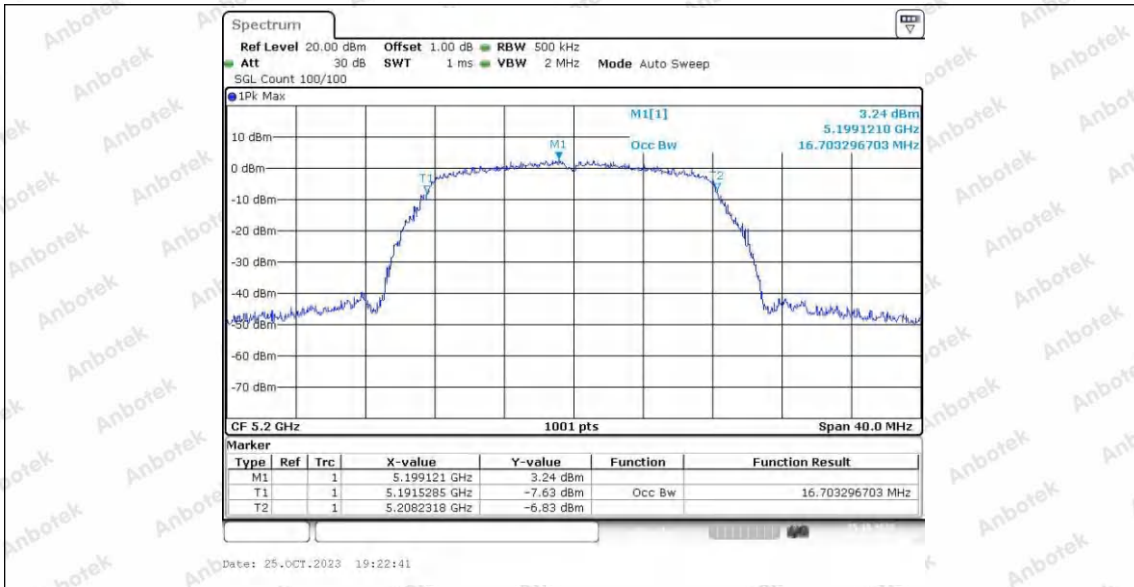

Shenzhen Anbotek Compliance Laboratory Limited

Address: 1/F., Building D, Sogood Science and Technology Park, Sanwei Community, Hangcheng Street, Bao'an District, Shenzhen, Guangdong, China.
Tel: (86) 0755-26066440 Fax: (86) 0755-26014772 Email: service@anbotek.com

Hotline 400-003-0500
www.anbotek.com.cn