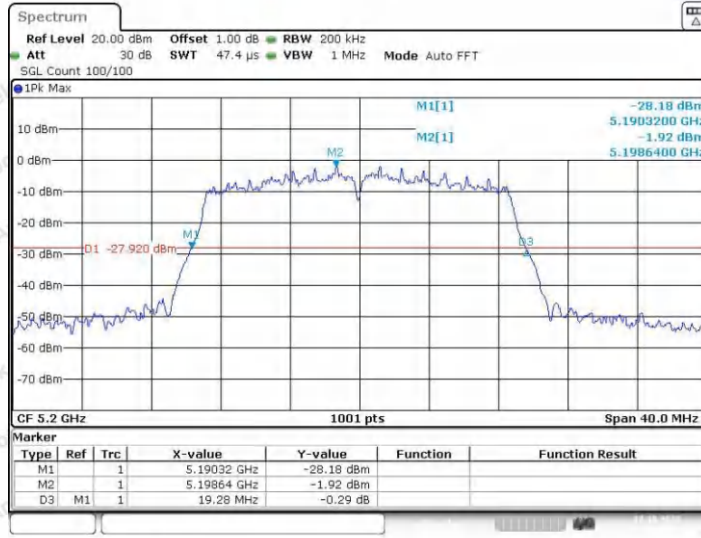

11N20SISO_Ant2_5200

11N20SISO_Ant1_5240

Shenzhen Anbotek Compliance Laboratory Limited

Address: 1/F., Building D, Sogood Science and Technology Park, Sanwei Community, Hangcheng Street, Bao'an District, Shenzhen, Guangdong, China.
Tel: (86) 0755-26066440 Fax: (86) 0755-26014772 Email: service@anbotek.com

Hotline 400-003-0500
www.anbotek.com.cn