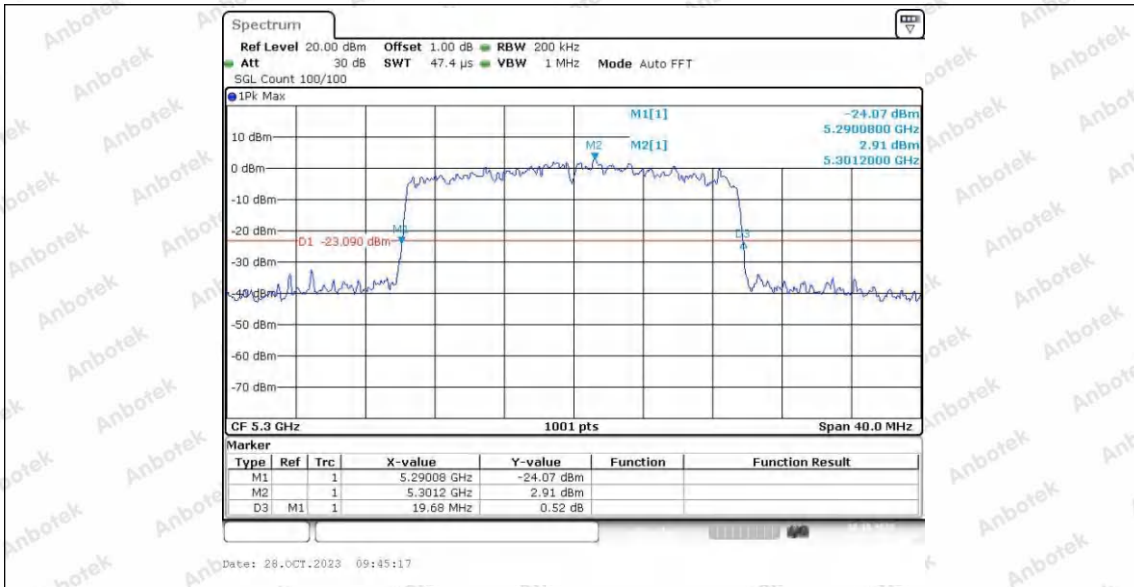

Shenzhen Anbotek Compliance Laboratory Limited

Address: 1/F., Building D, Sogood Science and Technology Park, Sanwei Community, Hangcheng Street, Bao'an District, Shenzhen, Guangdong, China.
Tel: (86) 0755-26066440 Fax: (86) 0755-26014772 Email: service@anbotek.com

Hotline 400-003-0500
www.anbotek.com.cn