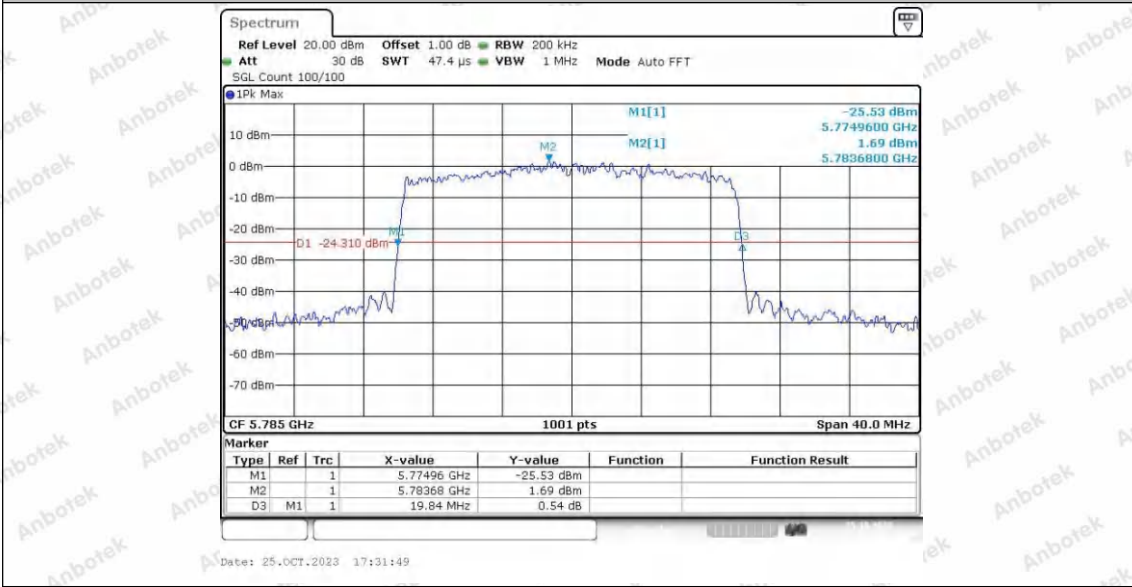

11AX20SISO_Ant1_5785