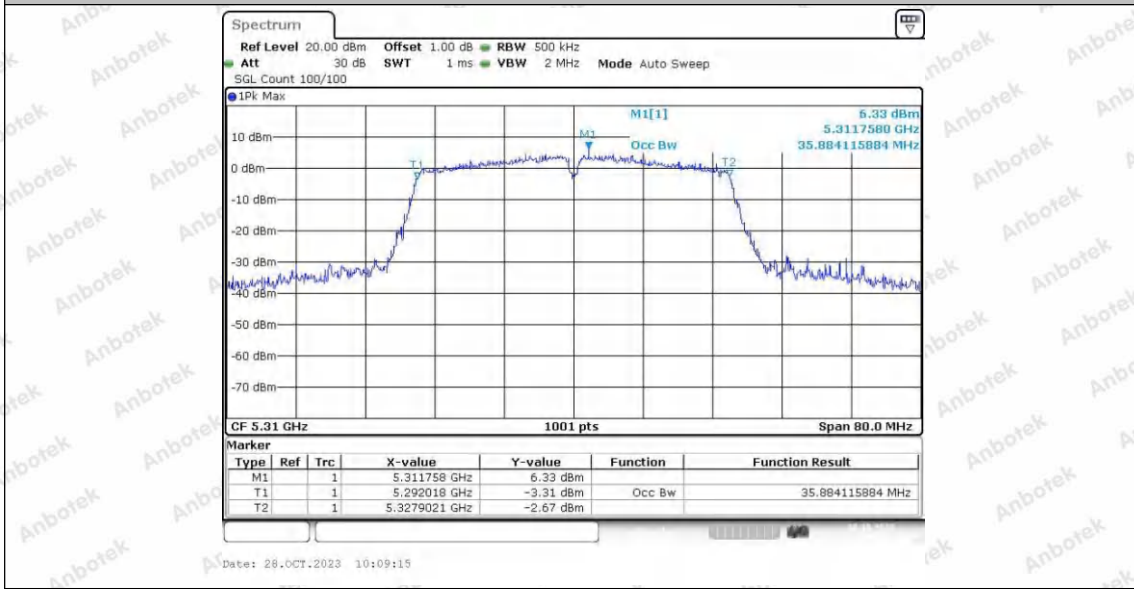

11N40SISO_Ant2_5310