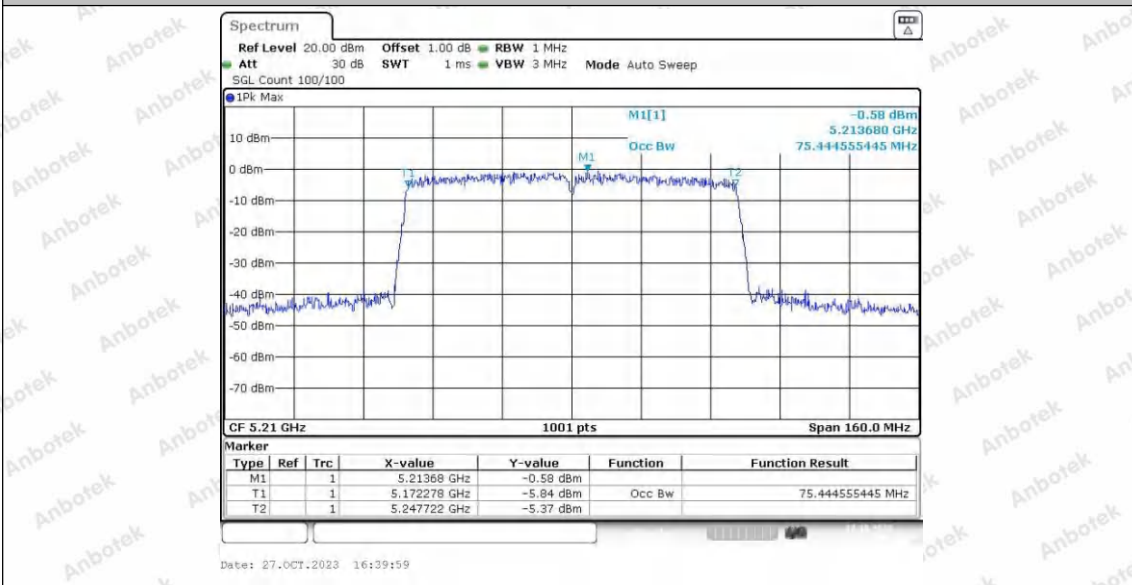

11AC80SISO_Ant2_5210

Shenzhen Anbotek Compliance Laboratory Limited

Address: 1/F., Building D, Sogood Science and Technology Park, Sanwei Community, Hangcheng Street, Bao'an District, Shenzhen, Guangdong, China.
Tel: (86) 0755-26066440 Fax: (86) 0755-26014772 Email: service@anbotek.com

Hotline 400-003-0500
www.anbotek.com.cn