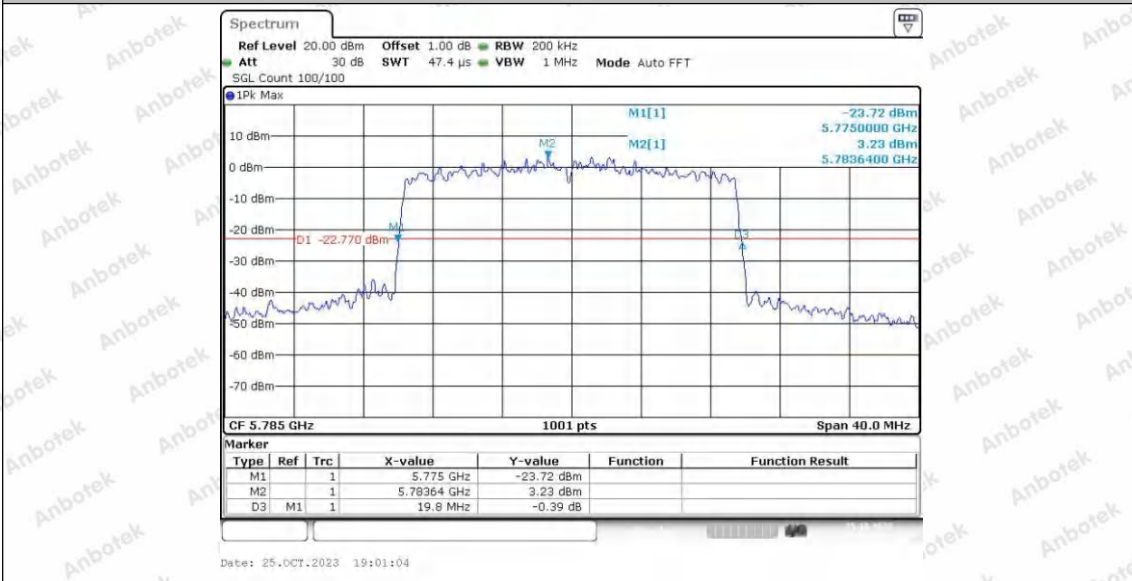

 Hotline
 400-003-0500
www.anbotek.com.cn

11AX20SISO_Ant1_5785

11AX20SISO_Ant2_5785

Shenzhen Anbotek Compliance Laboratory Limited

Address: 1/F., Building D, Sogood Science and Technology Park, Sanwei Community, Hangcheng Street, Bao'an District, Shenzhen, Guangdong, China.
 Tel: (86) 0755-26066440 Fax: (86) 0755-26014772 Email: service@anbotek.com