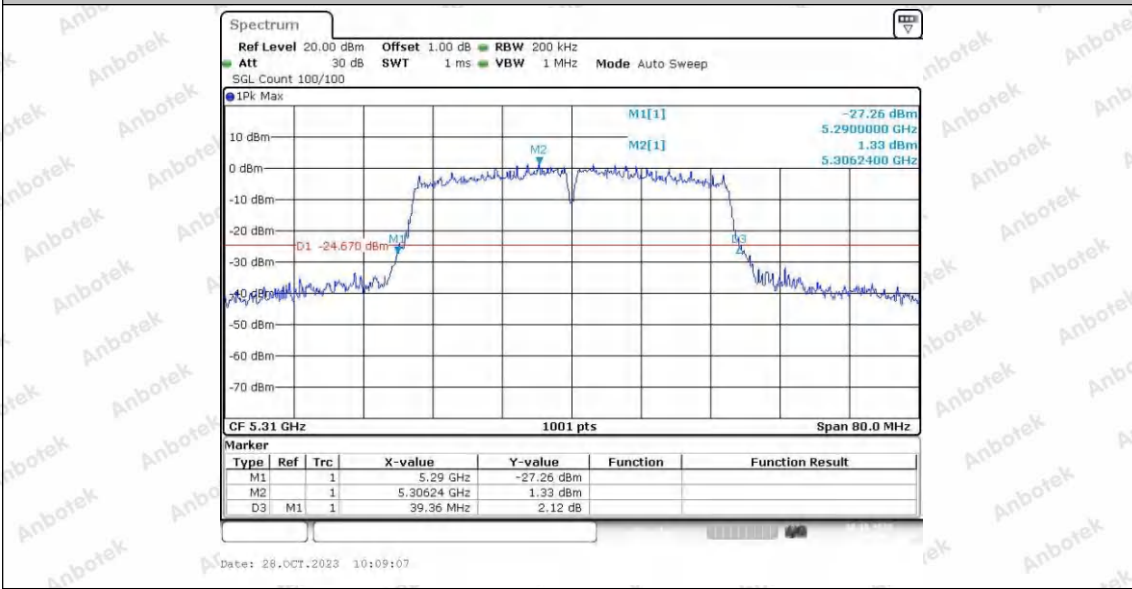

11N40SISO_Ant2_5310