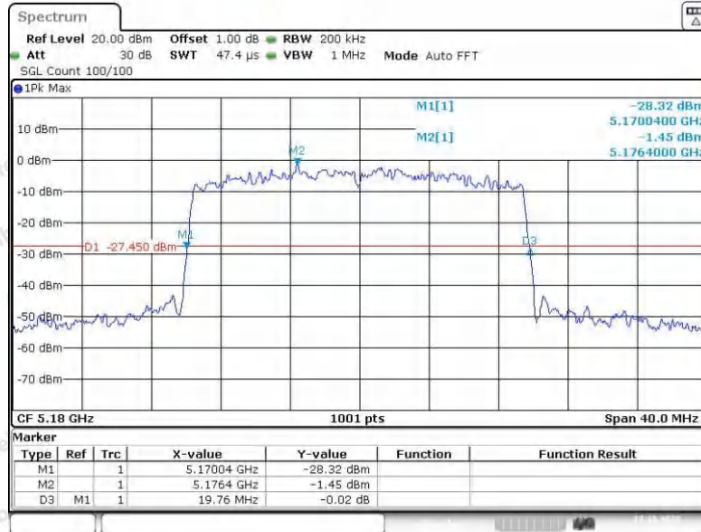

11AX20SISO_Ant2_5180