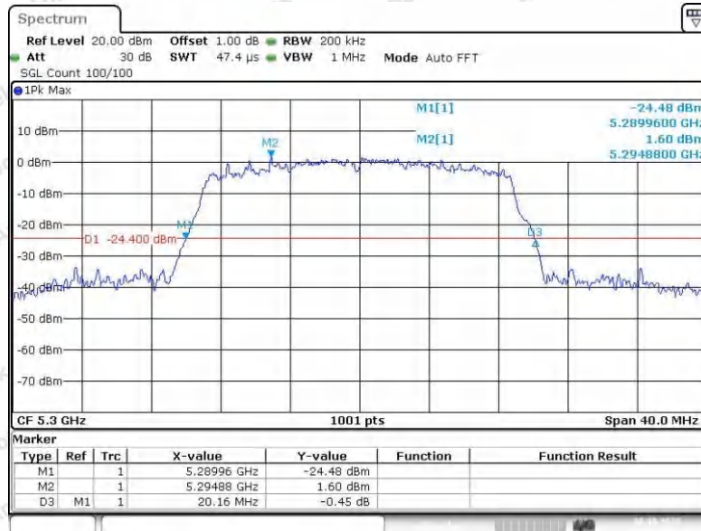

11AC20SISO_Ant1_5300

11AC20SISO_Ant2_5300

Shenzhen Anbotek Compliance Laboratory Limited

Address: 1/F., Building D, Sogood Science and Technology Park, Sanwei Community, Hangcheng Street, Bao'an District, Shenzhen, Guangdong, China.
Tel: (86) 0755-26066440 Fax: (86) 0755-26014772 Email: service@anbotek.com

Hotline
400-003-0500
www.anbotek.com.cn