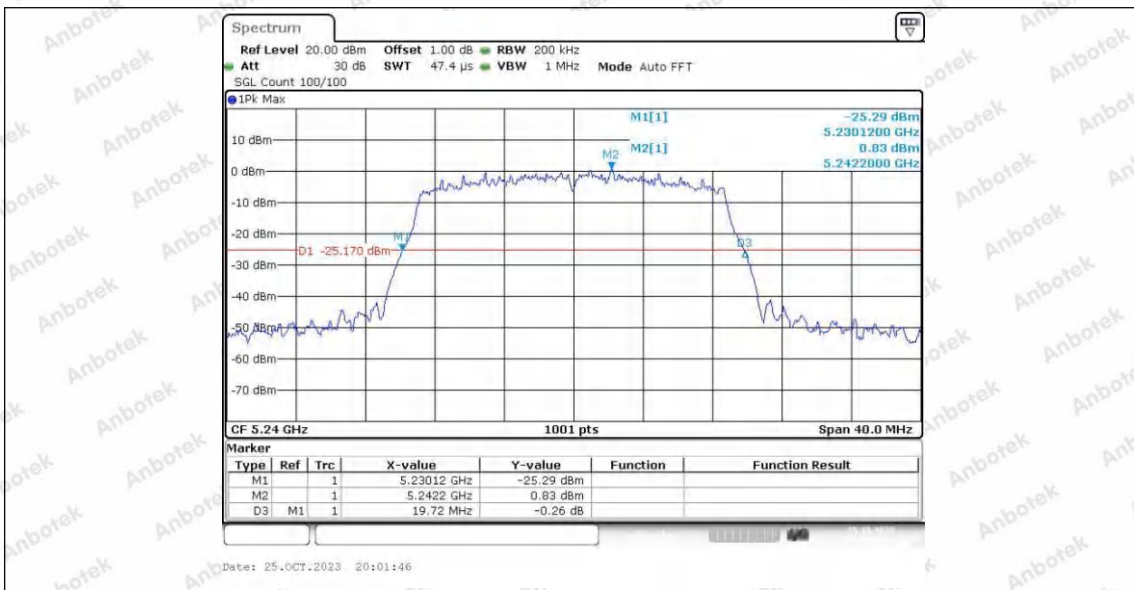

Shenzhen Anbotek Compliance Laboratory Limited

Address: 1/F., Building D, Sogood Science and Technology Park, Sanwei Community, Hangcheng Street, Bao'an District, Shenzhen, Guangdong, China.
Tel: (86) 0755-26066440 Fax: (86) 0755-26014772 Email: service@anbotek.com

Hotline 400-003-0500
www.anbotek.com.cn