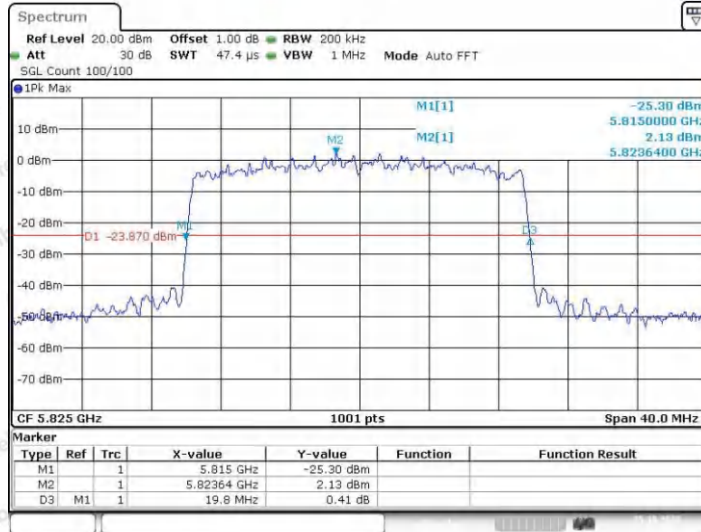

11AX20SISO_Ant1_5825