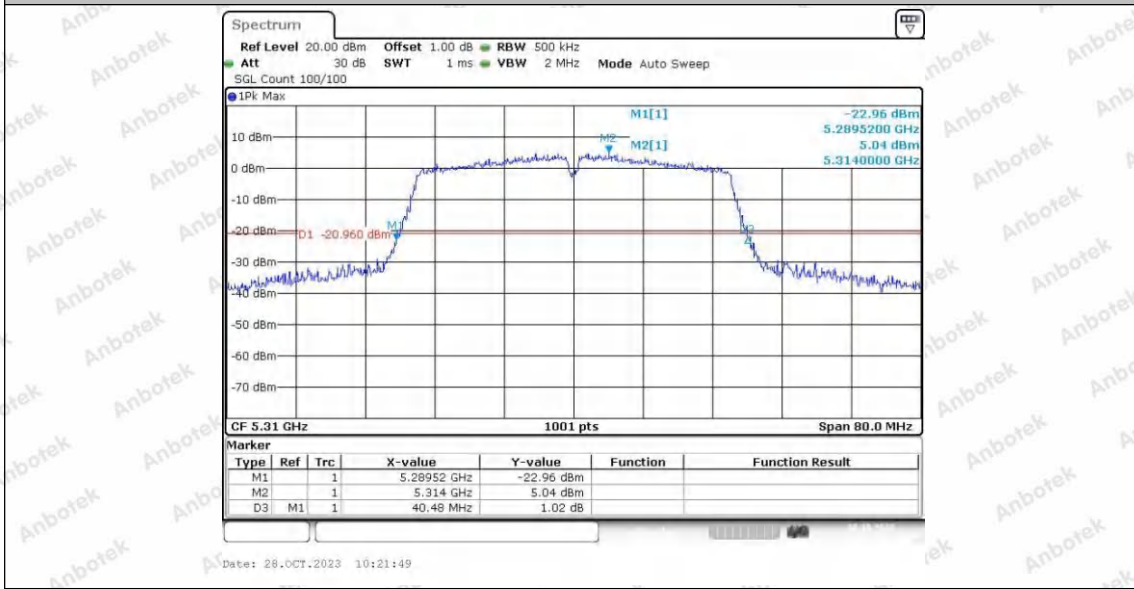

11AC40SISO_Ant2_5310