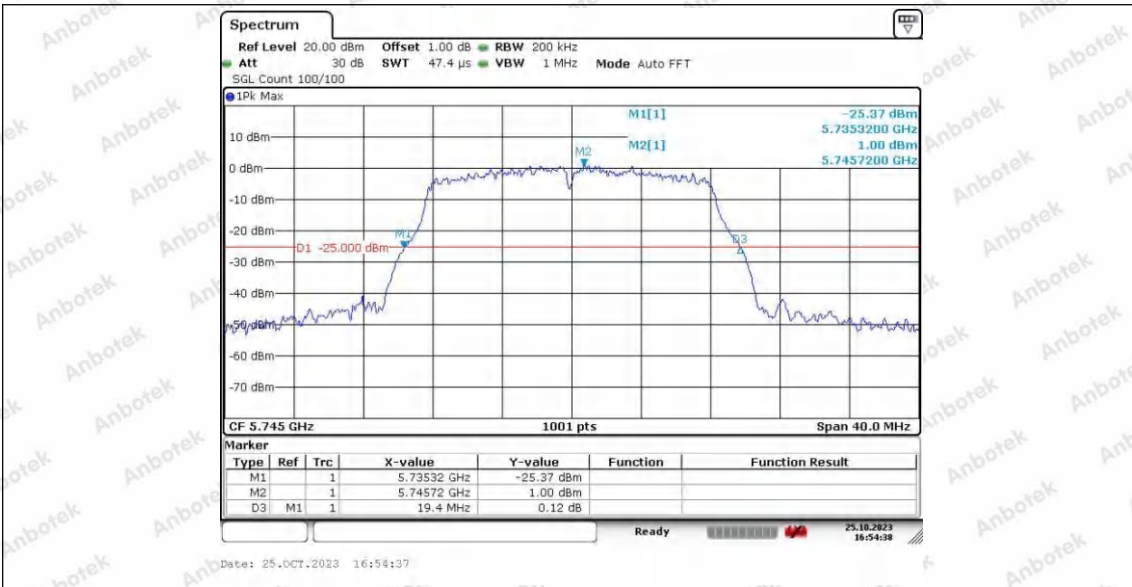

Shenzhen Anbotek Compliance Laboratory Limited

Address: 1/F., Building D, Sogood Science and Technology Park, Sanwei Community, Hangcheng Street, Bao'an District, Shenzhen, Guangdong, China.
Tel: (86) 0755-26066440 Fax: (86) 0755-26014772 Email: service@anbotek.com

Hotline 400-003-0500
www.anbotek.com.cn