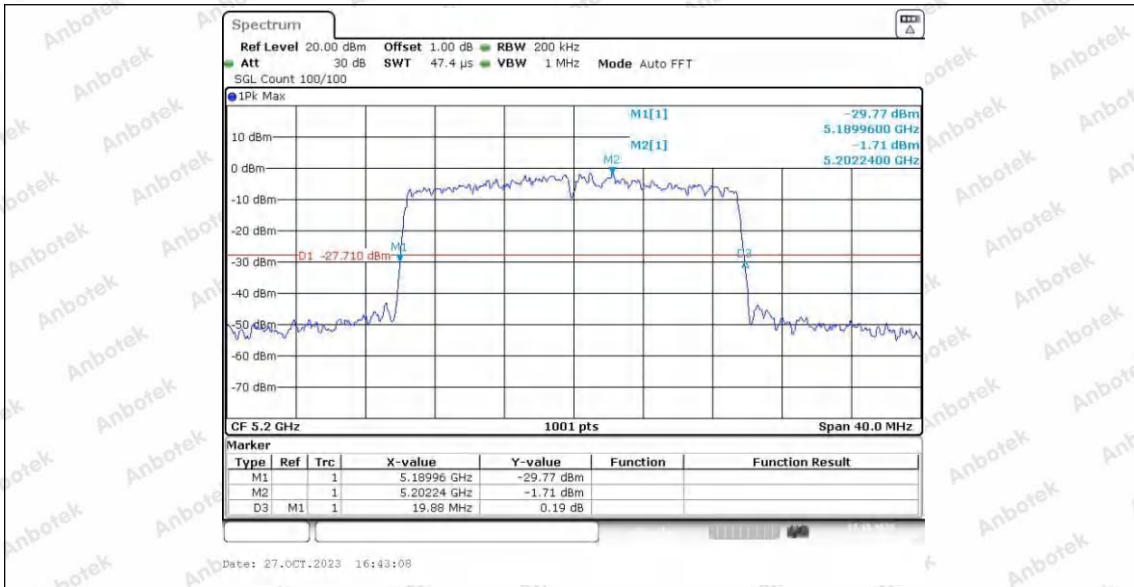

Shenzhen Anbotek Compliance Laboratory Limited

Address: 1/F., Building D, Sogood Science and Technology Park, Sanwei Community, Hangcheng Street, Bao'an District, Shenzhen, Guangdong, China.
Tel: (86) 0755-26066440 Fax: (86) 0755-26014772 Email: service@anbotek.com

Hotline 400-003-0500
www.anbotek.com.cn