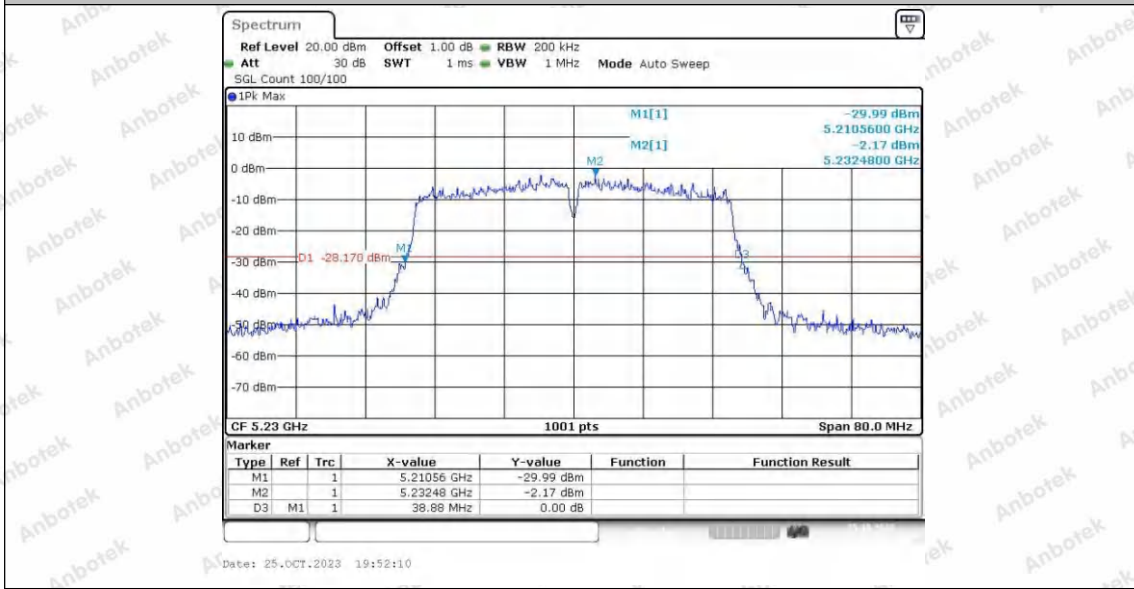

11N40SISO_Ant1_5230