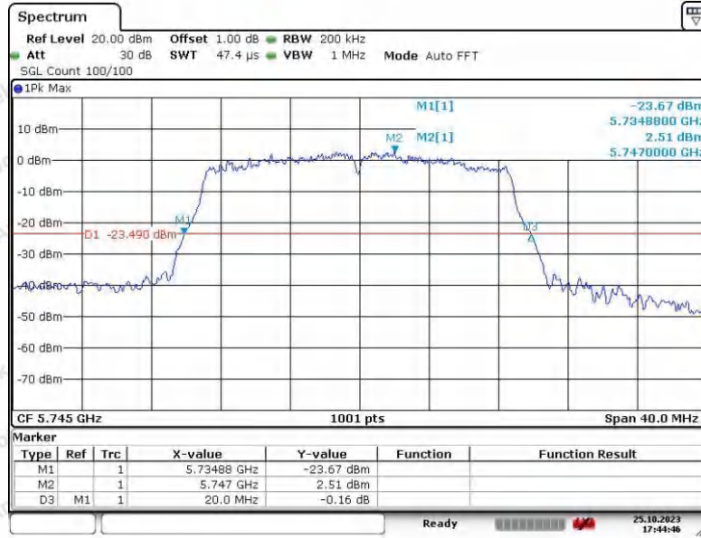

11N20SISO_Ant2_5745

Date: 25.OCT.2023 17:44:46

11N20SISO_Ant1_5785

Shenzhen Anbotek Compliance Laboratory Limited

Address: 1/F., Building D, Sogood Science and Technology Park, Sanwei Community, Hangcheng Street, Bao'an District, Shenzhen, Guangdong, China.
Tel: (86) 0755-26066440 Fax: (86) 0755-26014772 Email: service@anbotek.com

Hotline
400-003-0500
www.anbotek.com.cn