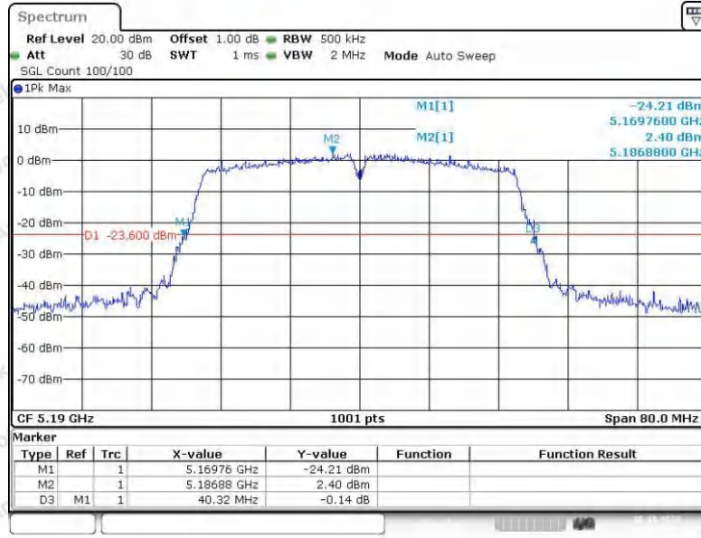

11AC40SISO_Ant1_5190

11AC40SISO_Ant2_5190

Shenzhen Anbotek Compliance Laboratory Limited

Address: 1/F., Building D, Sogood Science and Technology Park, Sanwei Community, Hangcheng Street, Bao'an District, Shenzhen, Guangdong, China.
Tel: (86) 0755-26066440 Fax: (86) 0755-26014772 Email: service@anbotek.com

Hotline 400-003-0500
www.anbotek.com.cn