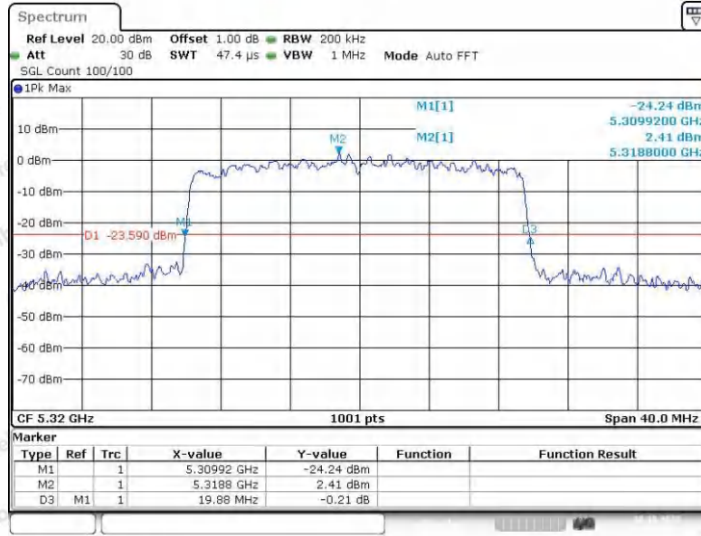

11AX20SISO_Ant2_5320