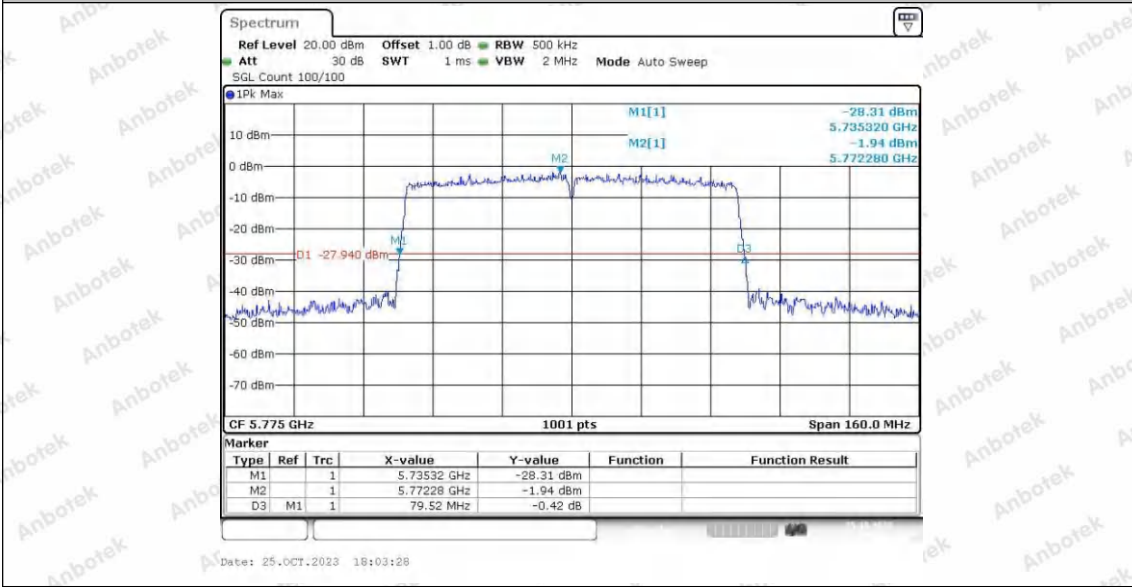

11AC80SISO_Ant2_5775