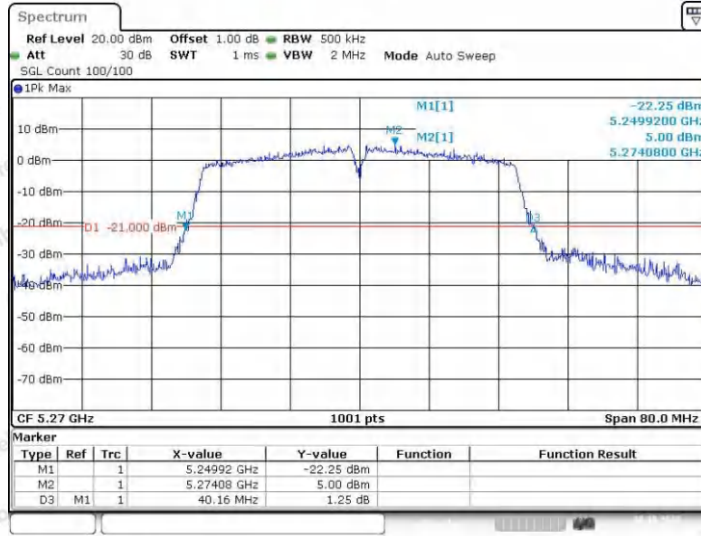

11AC40SISO_Ant1_5270