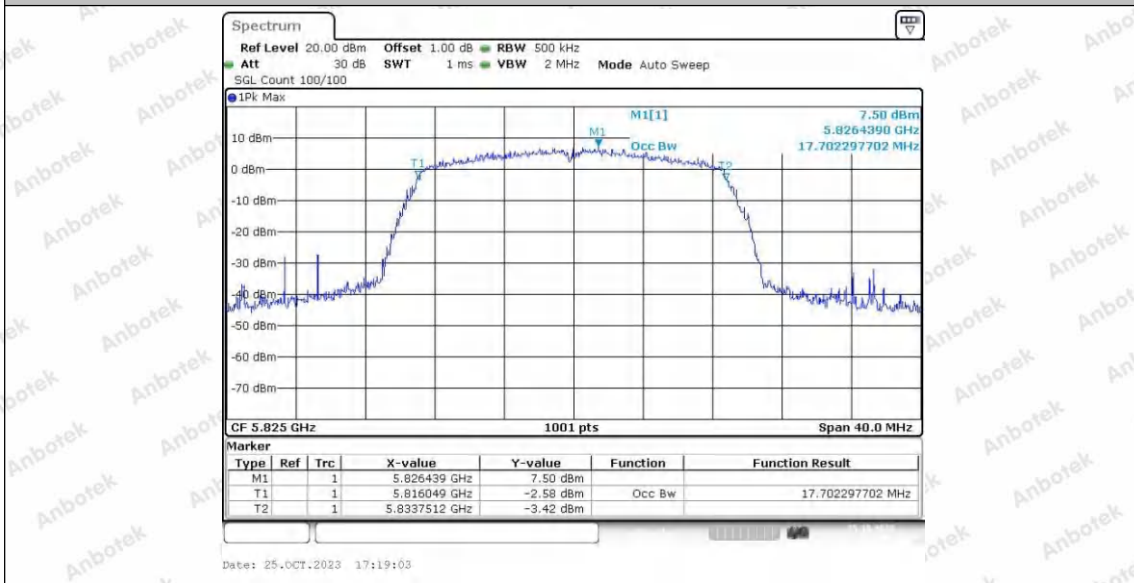

11AC20SISO_Ant1_5825

Shenzhen Anbotek Compliance Laboratory Limited

Address: 1/F., Building D, Sogood Science and Technology Park, Sanwei Community, Hangcheng Street, Bao'an District, Shenzhen, Guangdong, China.
Tel: (86) 0755-26066440 Fax: (86) 0755-26014772 Email: service@anbotek.com

Hotline 400-003-0500
www.anbotek.com.cn