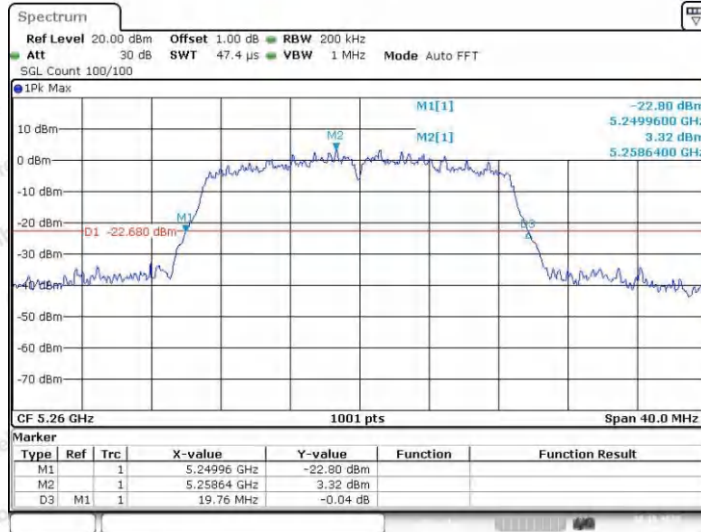

11N20SISO_Ant2_5260