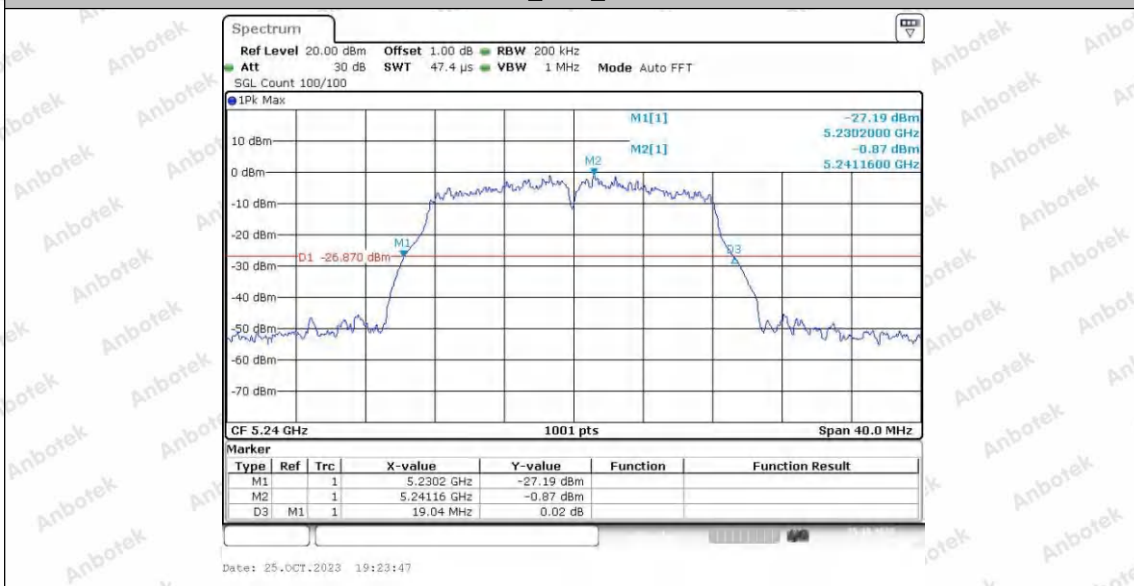

11A_Ant1_5240

Shenzhen Anbotek Compliance Laboratory Limited

Address: 1/F., Building D, Sogood Science and Technology Park, Sanwei Community, Hangcheng Street, Bao'an District, Shenzhen, Guangdong, China.
Tel: (86) 0755-26066440 Fax: (86) 0755-26014772 Email: service@anbotek.com

Hotline 400-003-0500
www.anbotek.com.cn