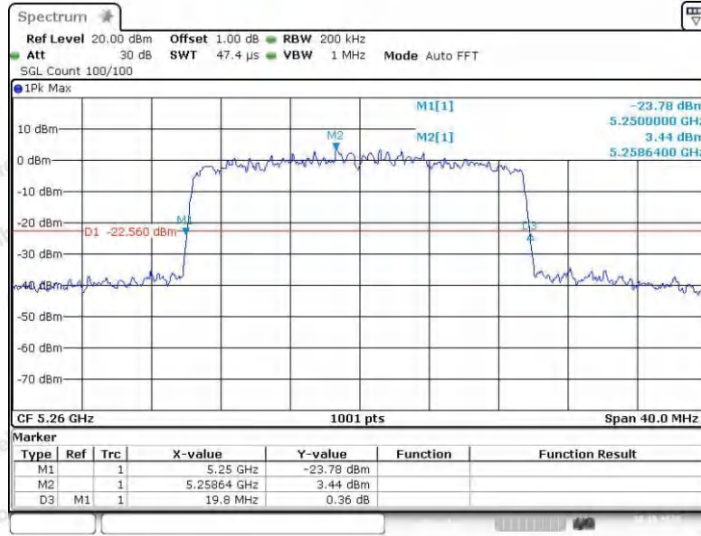

11AX20SISO_Ant1_5260