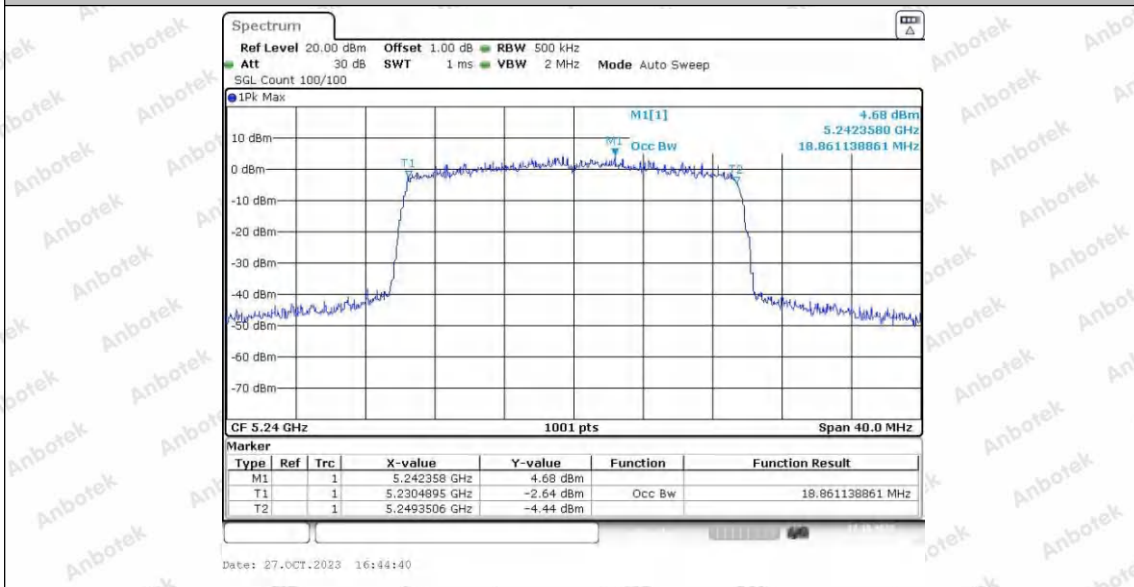

Hotline 400-003-0500
 www.anbotek.com.cn

11AX20SISO_Ant1_5240

11AX20SISO_Ant2_5240

Shenzhen Anbotek Compliance Laboratory Limited

Address: 1/F., Building D, Sogood Science and Technology Park, Sanwei Community, Hangcheng Street, Bao'an District, Shenzhen, Guangdong, China.
 Tel: (86) 0755-26066440 Fax: (86) 0755-26014772 Email: service@anbotek.com