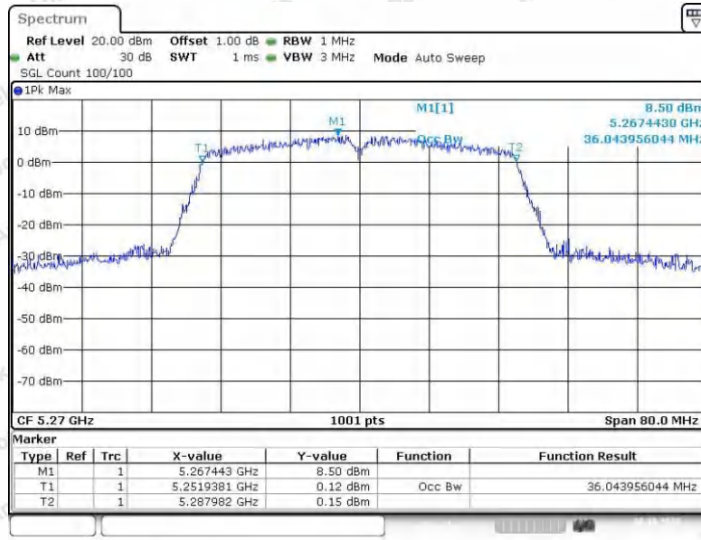

11AC40SISO_Ant2_5270

11AC40SISO_Ant1_5310

Shenzhen Anbotek Compliance Laboratory Limited

Address: 1/F., Building D, Sogood Science and Technology Park, Sanwei Community, Hangcheng Street, Bao'an District, Shenzhen, Guangdong, China.
Tel: (86) 0755-26066440 Fax: (86) 0755-26014772 Email: service@anbotek.com

Hotline
400-003-0500
www.anbotek.com.cn