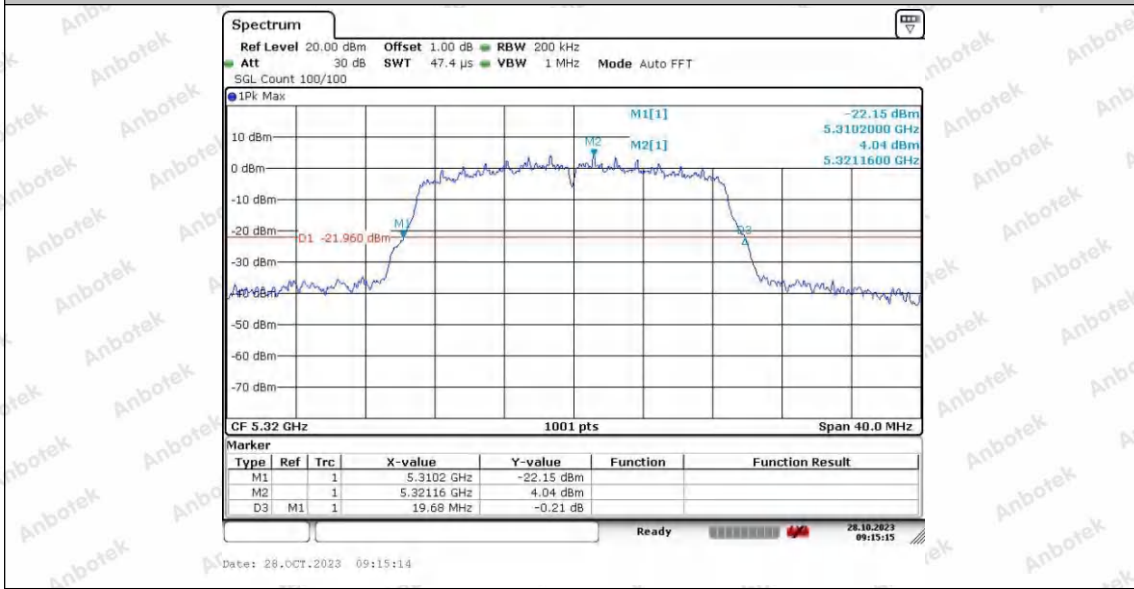

11N20SISO_Ant1_5320