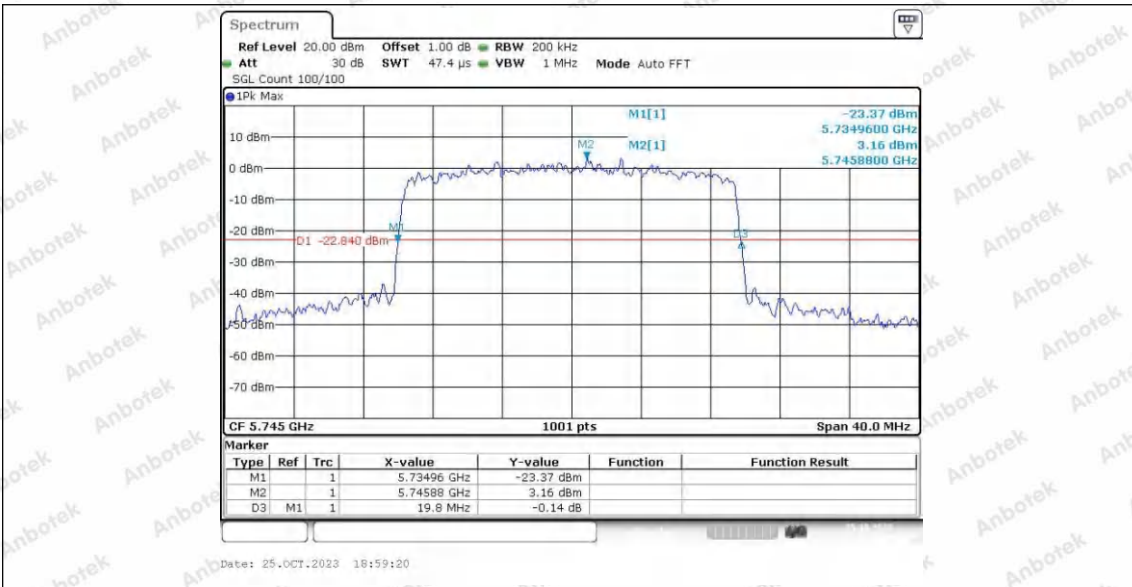

Shenzhen Anbotek Compliance Laboratory Limited

Address: 1/F., Building D, Sogood Science and Technology Park, Sanwei Community, Hangcheng Street, Bao'an District, Shenzhen, Guangdong, China.
Tel: (86) 0755-26066440 Fax: (86) 0755-26014772 Email: service@anbotek.com

Hotline 400-003-0500
www.anbotek.com.cn