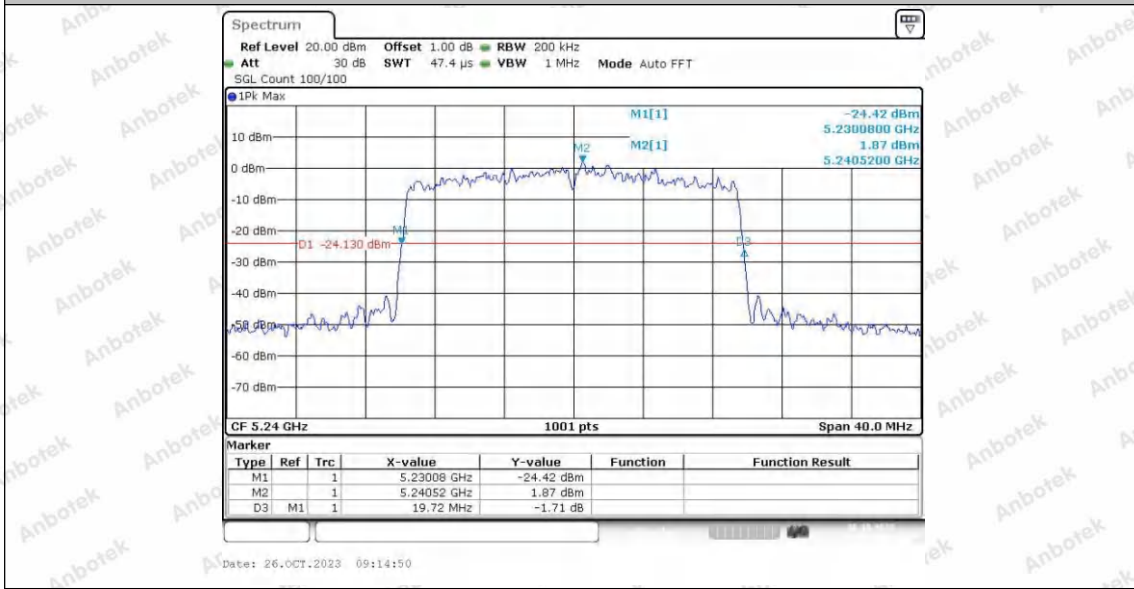

11AX20SISO_Ant1_5240