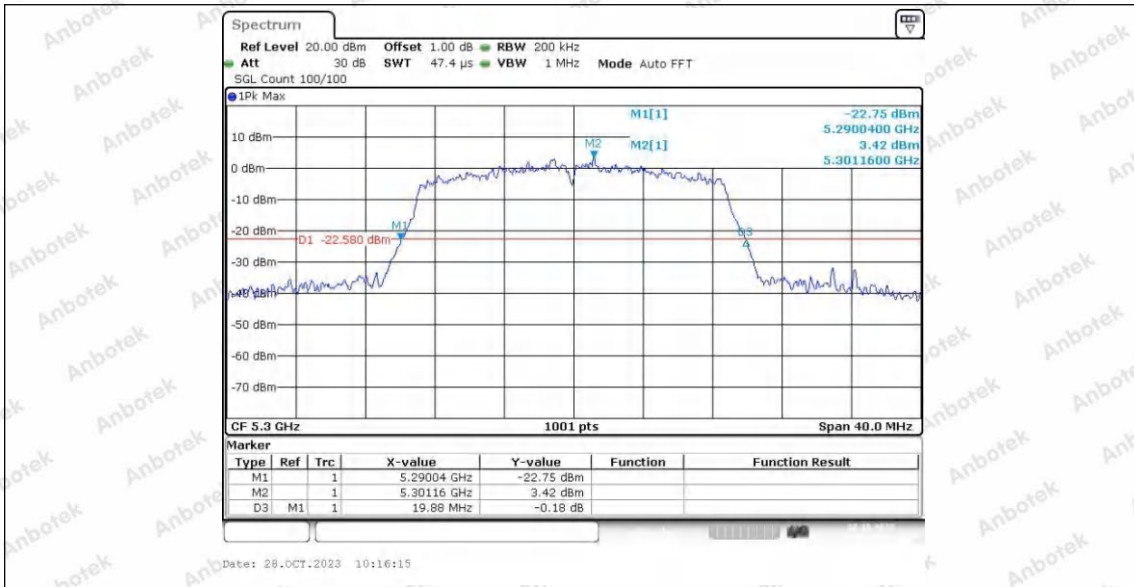

Shenzhen Anbotek Compliance Laboratory Limited

Address: 1/F., Building D, Sogood Science and Technology Park, Sanwei Community, Hangcheng Street, Bao'an District, Shenzhen, Guangdong, China.
Tel: (86) 0755-26066440 Fax: (86) 0755-26014772 Email: service@anbotek.com

Hotline 400-003-0500
www.anbotek.com.cn