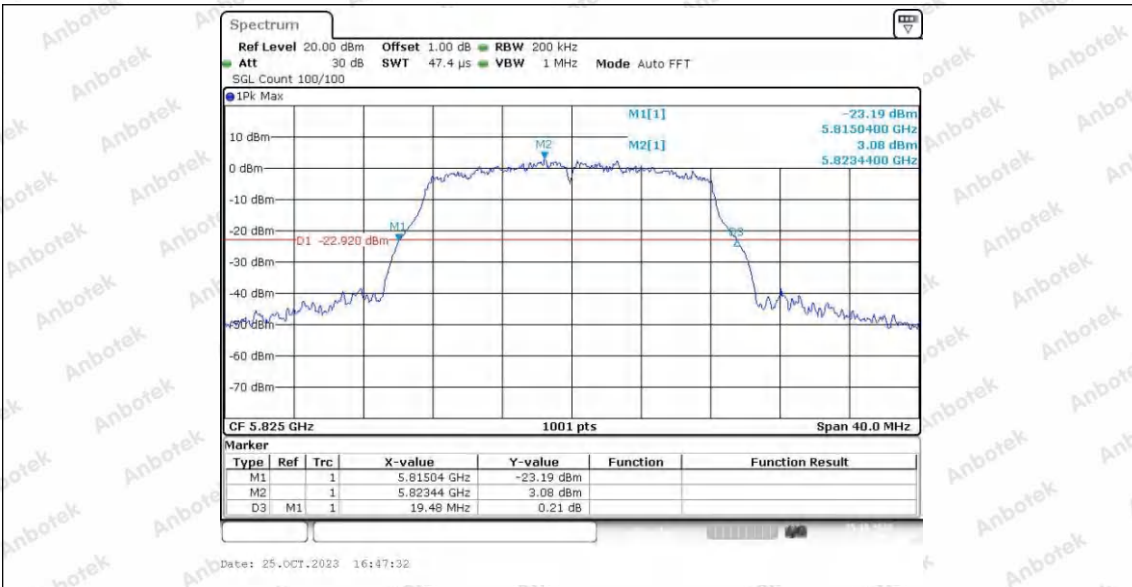

Shenzhen Anbotek Compliance Laboratory Limited

Address: 1/F., Building D, Sogood Science and Technology Park, Sanwei Community, Hangcheng Street, Bao'an District, Shenzhen, Guangdong, China.
Tel: (86) 0755-26066440 Fax: (86) 0755-26014772 Email: service@anbotek.com

Hotline 400-003-0500
www.anbotek.com.cn