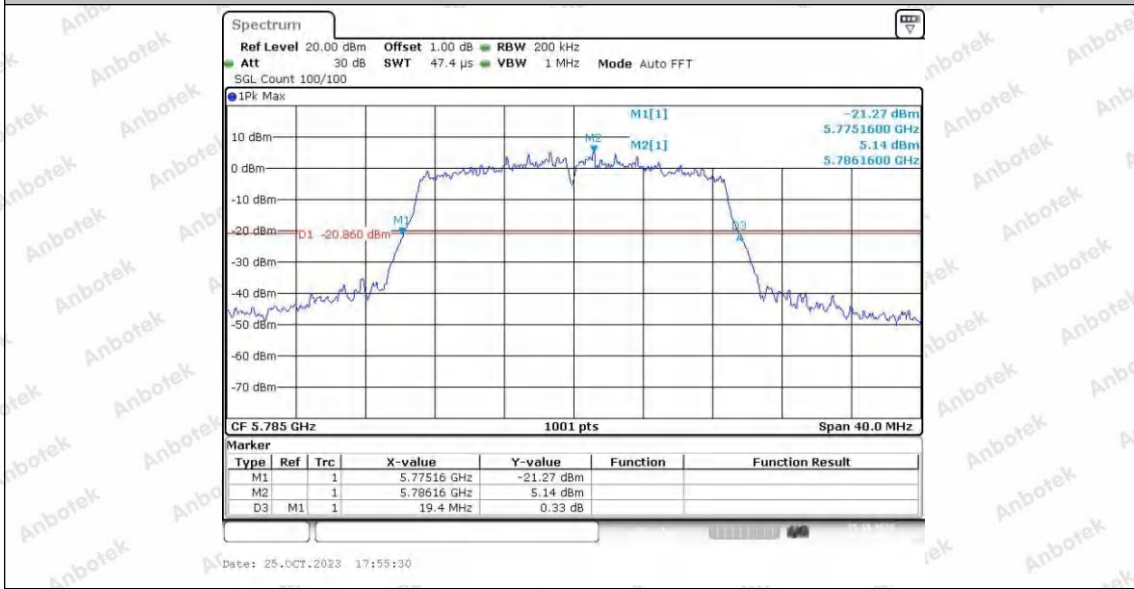

11AC20SISO_Ant2_5785