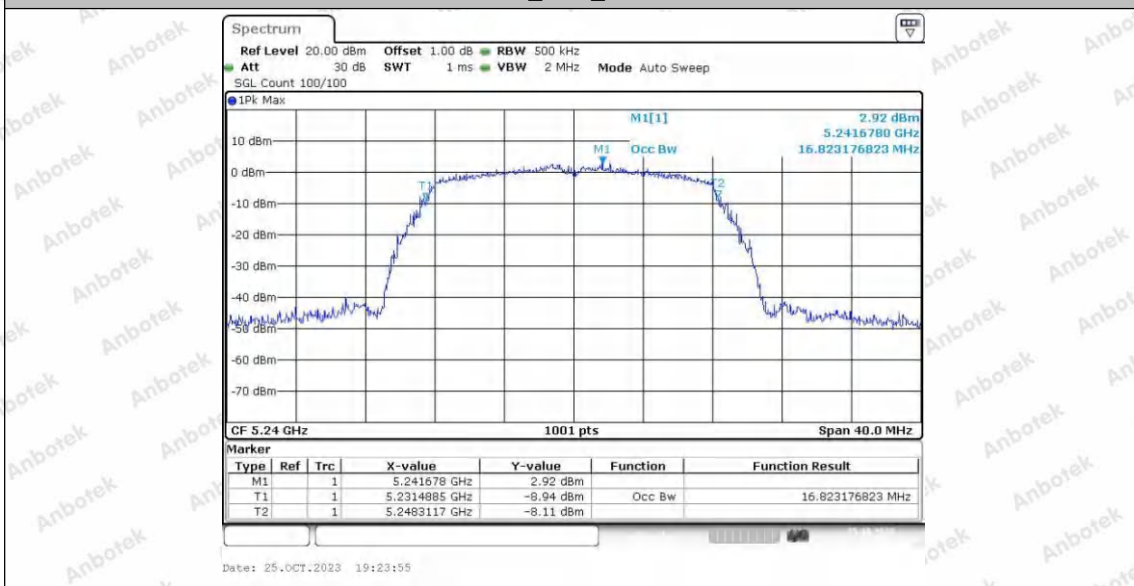

11A_Ant1_5240

Shenzhen Anbotek Compliance Laboratory Limited

Address: 1/F., Building D, Sogood Science and Technology Park, Sanwei Community, Hangcheng Street, Bao'an District, Shenzhen, Guangdong, China.
Tel: (86) 0755-26066440 Fax: (86) 0755-26014772 Email: service@anbotek.com

Hotline 400-003-0500
www.anbotek.com.cn