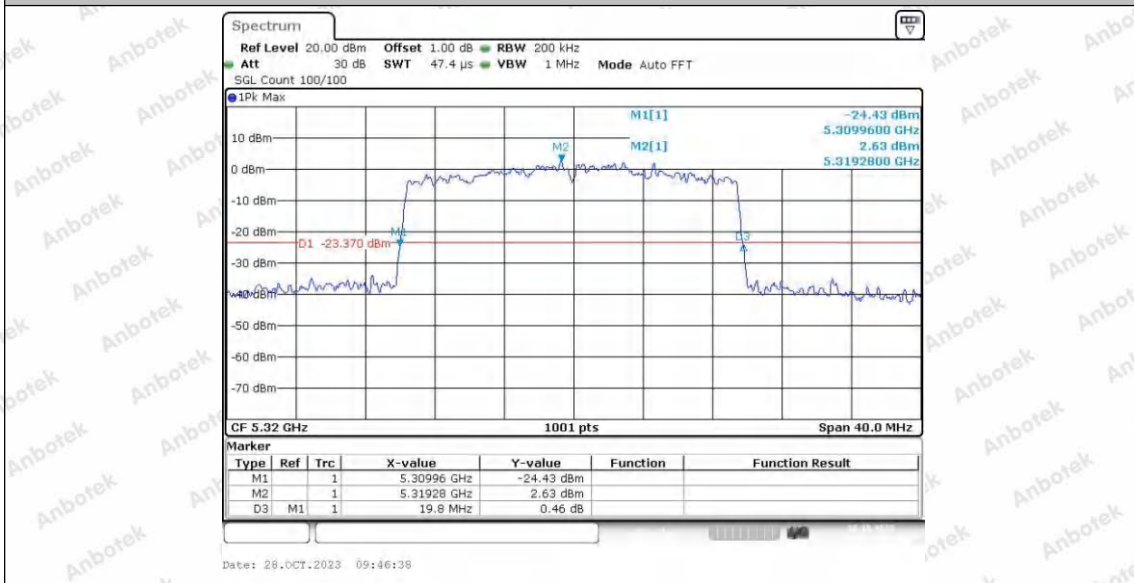

Hotline 400-003-0500
 www.anbotek.com.cn

11AX20SISO_Ant2_5300

11AX20SISO_Ant1_5320

Shenzhen Anbotek Compliance Laboratory Limited

Address: 1/F., Building D, Sogood Science and Technology Park, Sanwei Community, Hangcheng Street, Bao'an District, Shenzhen, Guangdong, China.
 Tel: (86) 0755-26066440 Fax: (86) 0755-26014772 Email: service@anbotek.com