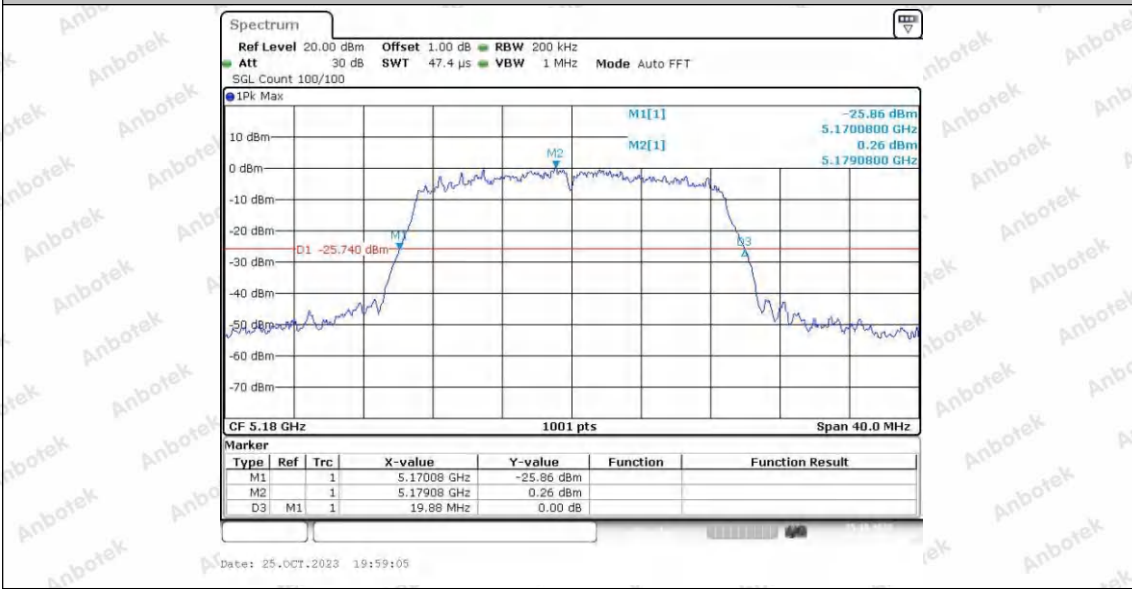

11AC20SISO_Ant1_5180