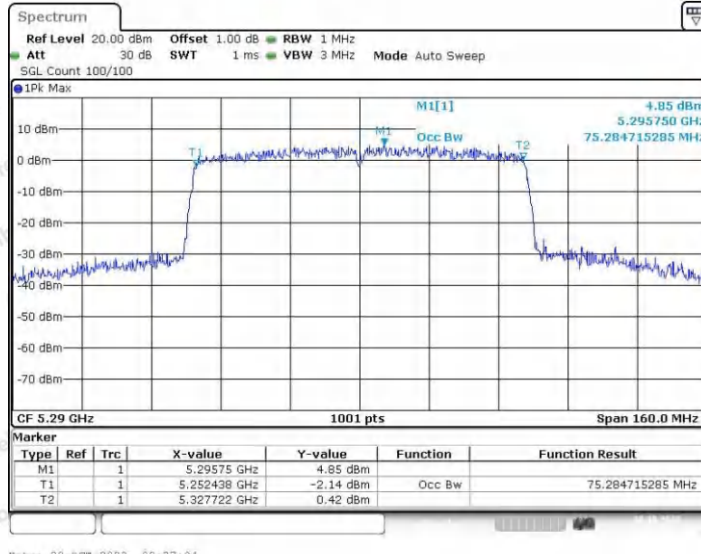

11AC80SISO_Ant1_5290