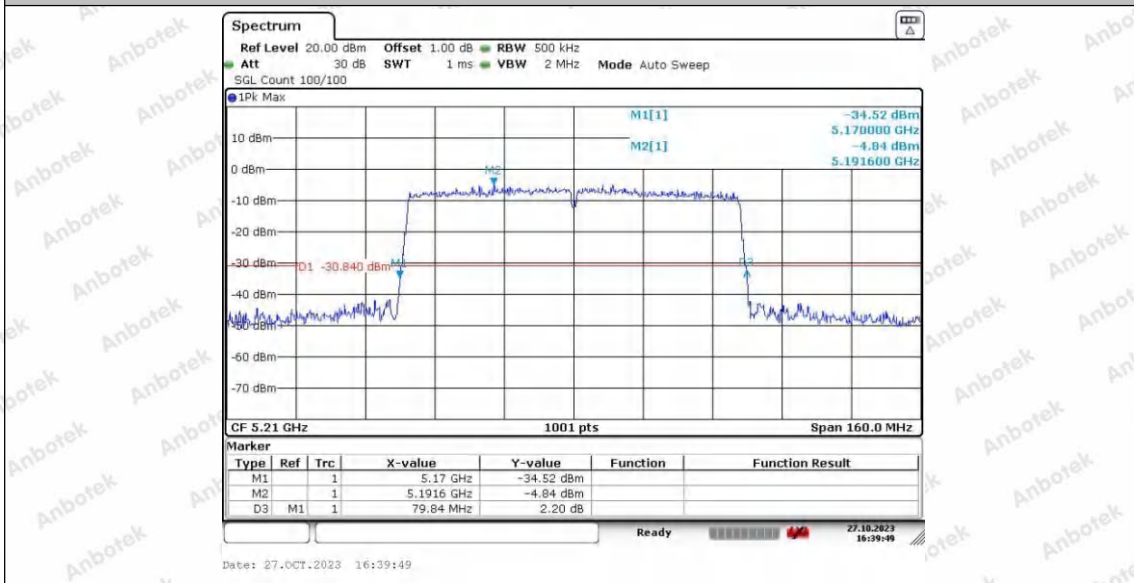

11AC80SISO_Ant2_5210

Shenzhen Anbotek Compliance Laboratory Limited

Address: 1/F., Building D, Sogood Science and Technology Park, Sanwei Community, Hangcheng Street, Bao'an District, Shenzhen, Guangdong, China.
Tel: (86) 0755-26066440 Fax: (86) 0755-26014772 Email: service@anbotek.com

Hotline 400-003-0500
www.anbotek.com.cn