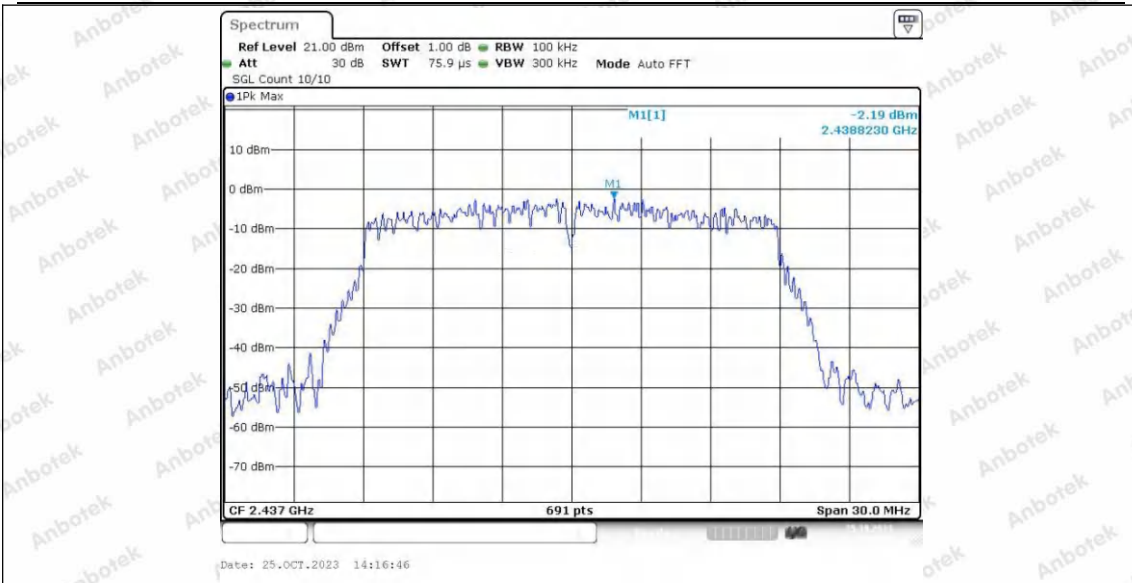

11N20SISO_Ant1_2437_30~1000