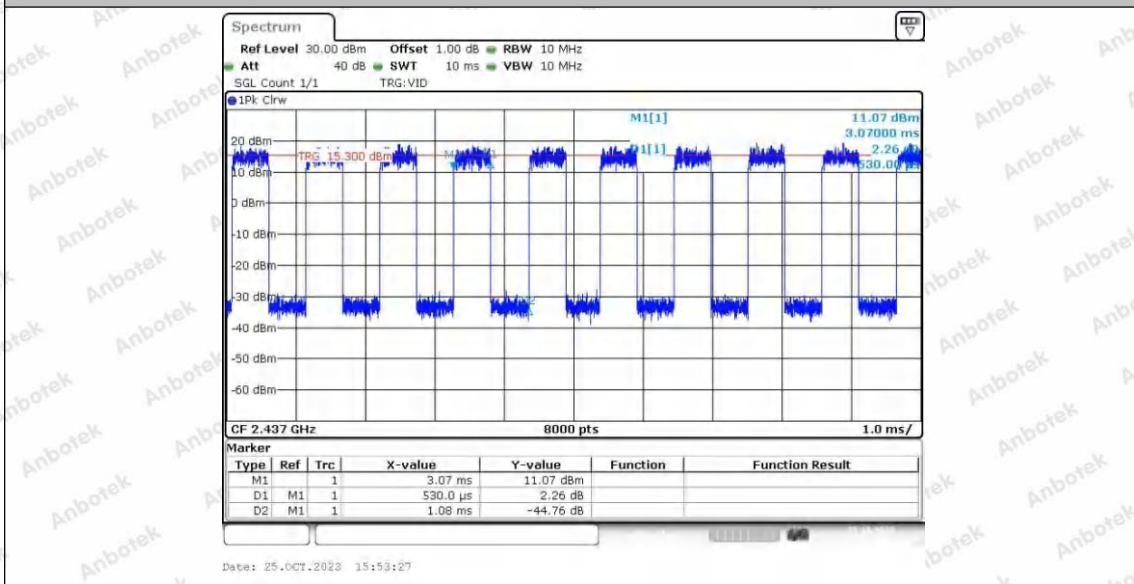

Hotline  
 400-003-0500  
 www.anbotek.com.cn

11AX40SISO\_Ant2\_2422

11AX40SISO\_Ant1\_2437

11AX40SISO\_Ant2\_2437

11AX40SISO\_Ant1\_2452

11AX40SISO\_Ant2\_2452

---End---

---End---