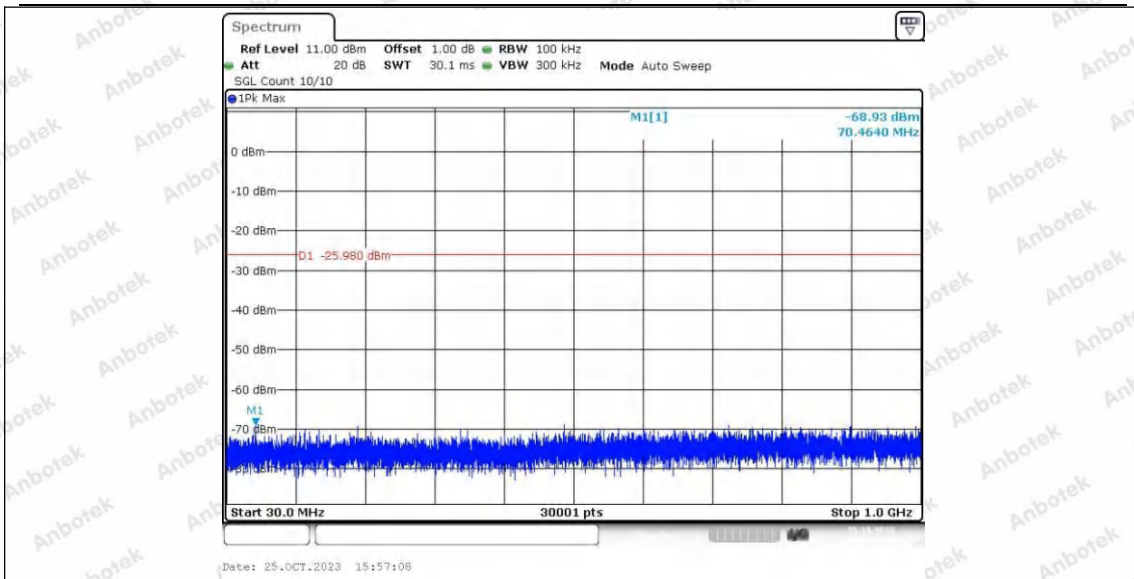

11AX40SISO_Ant2_2452_1000~26500

Shenzhen Anbotek Compliance Laboratory Limited

Address: 1/F., Building D, Sogood Science and Technology Park, Sanwei Community, Hangcheng Street, Bao'an District, Shenzhen, Guangdong, China.
Tel: (86) 0755-26066440 Fax: (86) 0755-26014772 Email: service@anbotek.com

Hotline
400-003-0500
www.anbotek.com.cn