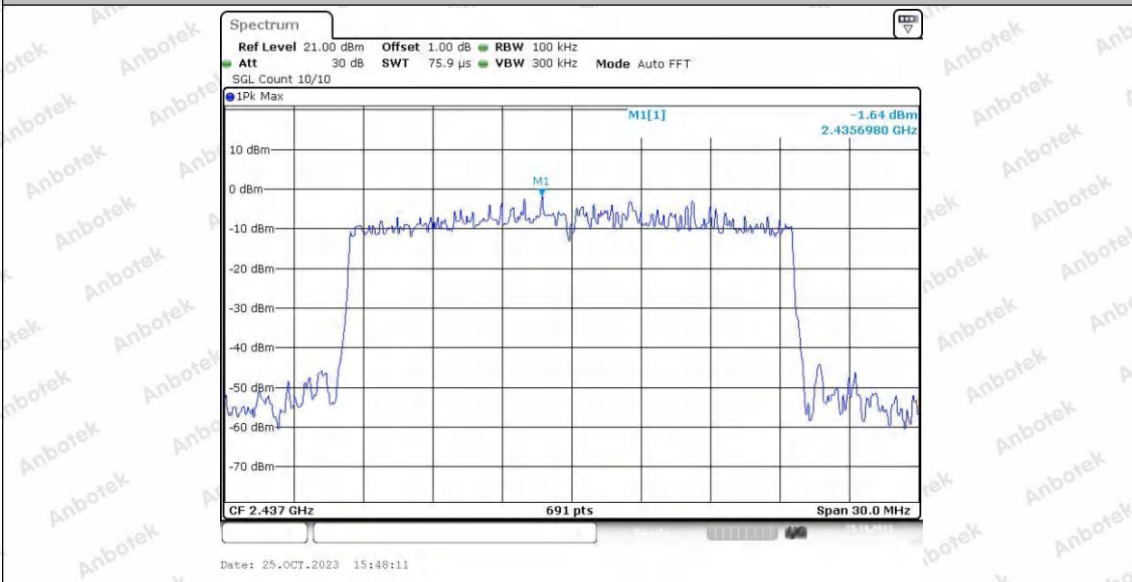

11AX20SISO_Ant2_2437_30~1000

Shenzhen Anbotek Compliance Laboratory Limited

Address: 1/F., Building D, Sogood Science and Technology Park, Sanwei Community, Hangcheng Street, Bao'an District, Shenzhen, Guangdong, China.
Tel: (86) 0755-26066440 Fax: (86) 0755-26014772 Email: service@anbotek.com

Hotline
400-003-0500
www.anbotek.com.cn