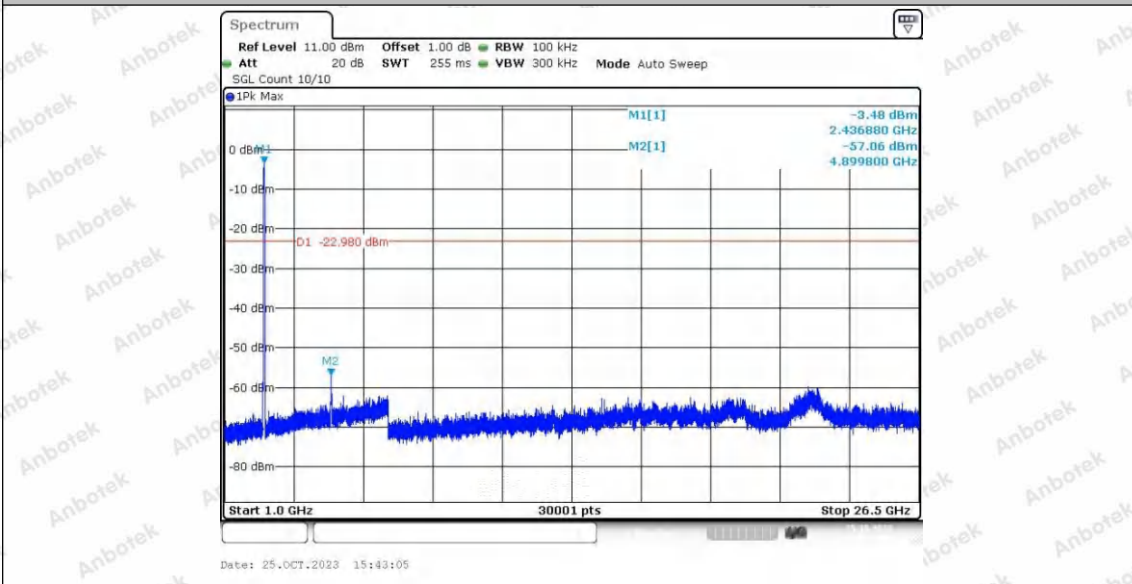

Hotline 400-003-0500  
www.anbotek.com.cn

11N40SISO\_Ant2\_2452\_0~Reference

11N40SISO\_Ant2\_2452\_30~100

11N40SISO\_Ant2\_2452\_1000~26500

11AX20SISO\_Ant1\_2412\_0~Reference