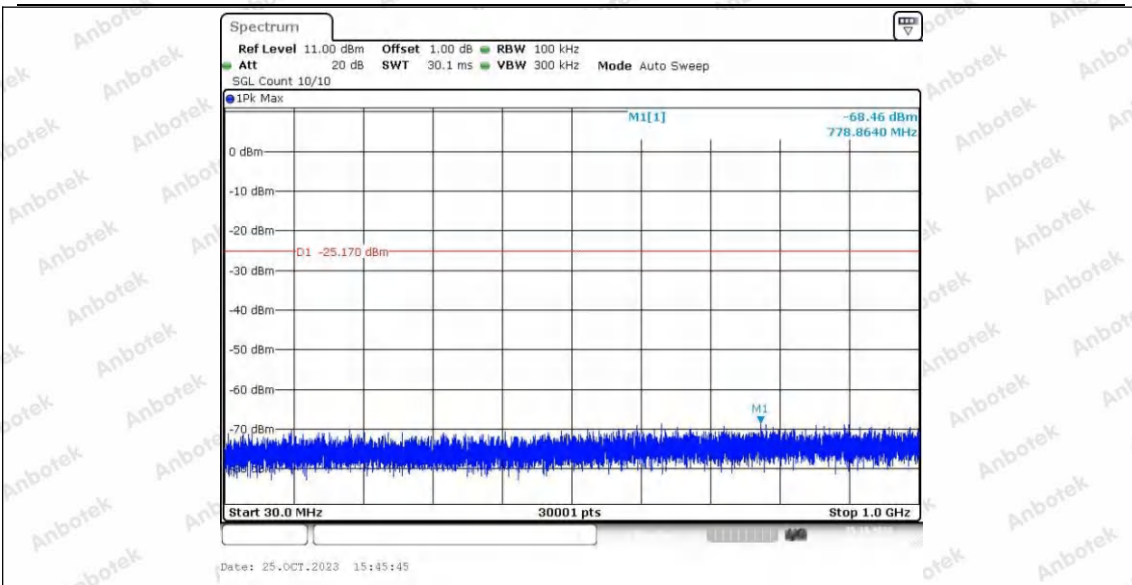

11AX20SISO_Ant2_2412_1000~26500