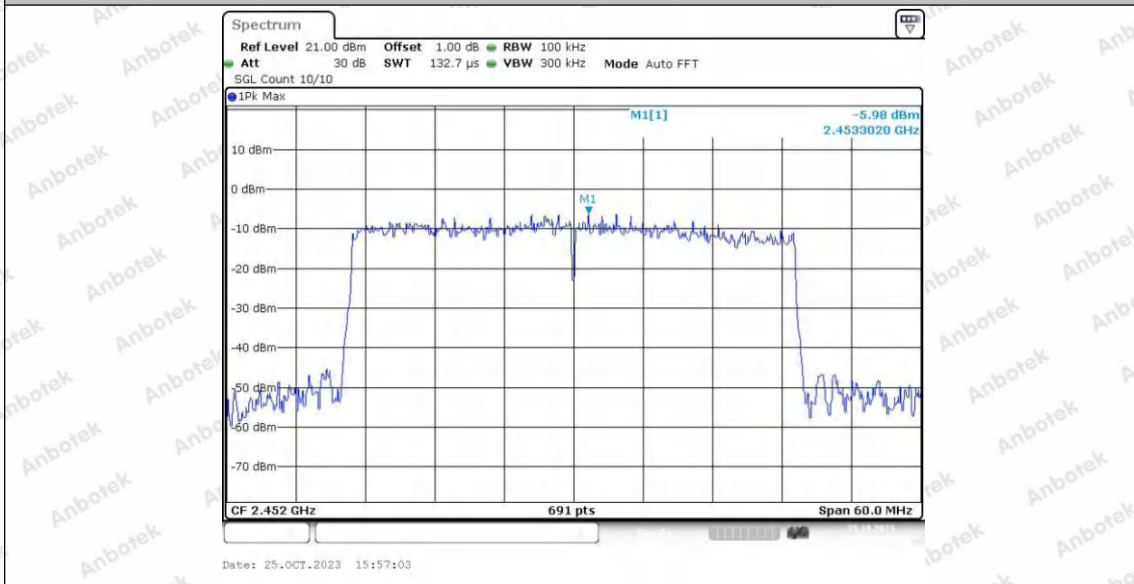

Hotline  
400-003-0500  
www.anbotek.com.cn

11AX40SISO\_Ant1\_2452\_30~1000

11AX40SISO\_Ant1\_2452\_1000~26500

11AX40SISO\_Ant2\_2452\_0~Reference

11AX40SISO\_Ant2\_2452\_30~1000