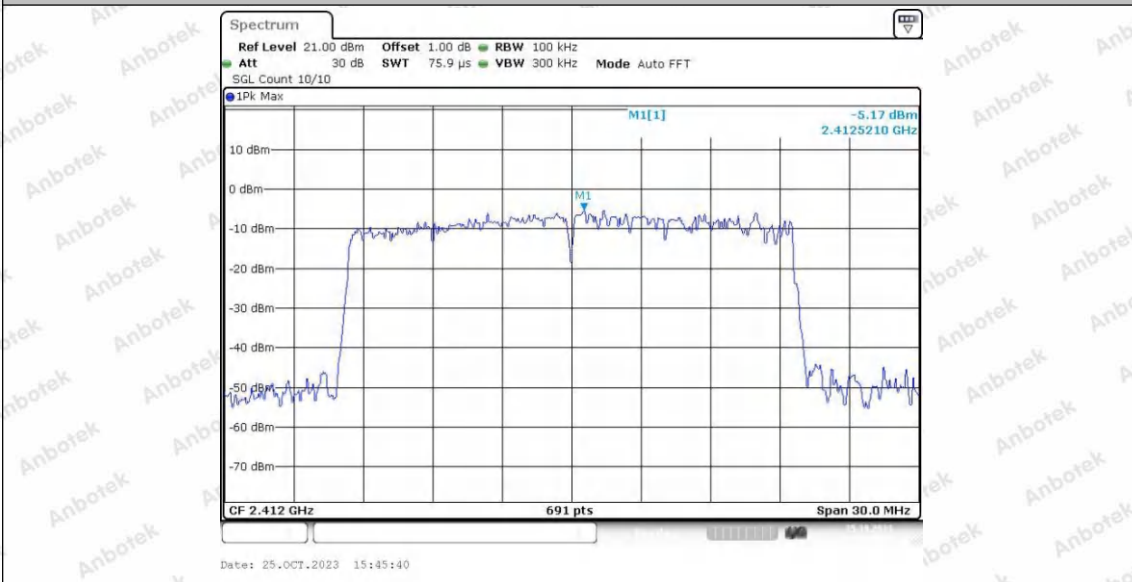

11AX20SISO_Ant2_2412_30~1000

Shenzhen Anbotek Compliance Laboratory Limited

Address: 1/F., Building D, Sogood Science and Technology Park, Sanwei Community, Hangcheng Street, Bao'an District, Shenzhen, Guangdong, China.
Tel: (86) 0755-26066440 Fax: (86) 0755-26014772 Email: service@anbotek.com

Hotline
400-003-0500
www.anbotek.com.cn