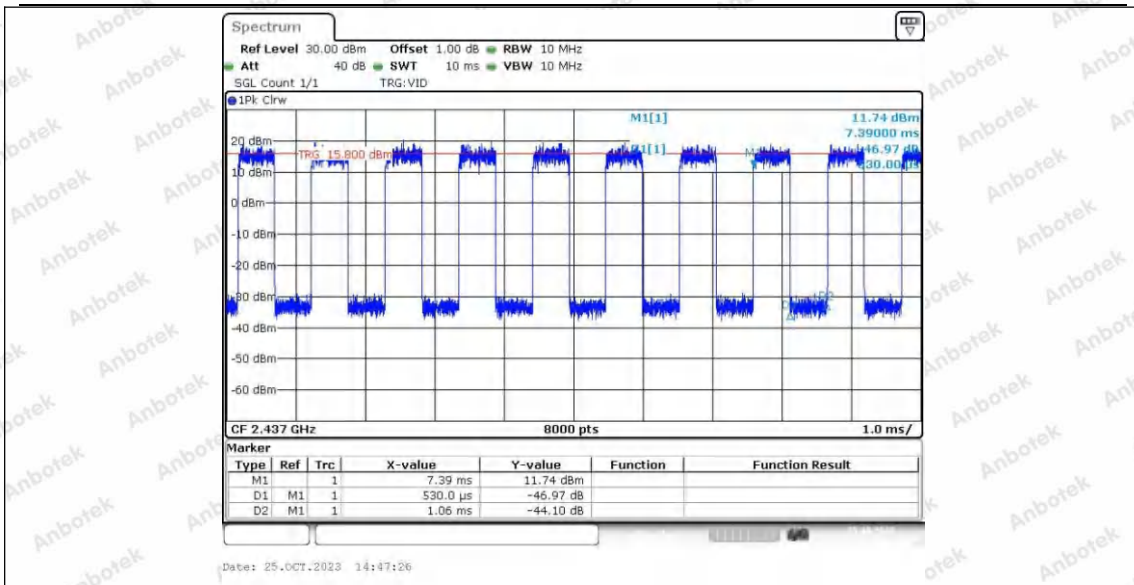

Hotline  
 400-003-0500  
 www.anbotek.com.cn

11AX40SISO\_Ant2\_2422

11AX40SISO\_Ant1\_2437

11AX40SISO\_Ant2\_2437

11AX40SISO\_Ant1\_2452

11AX40SISO\_Ant2\_2452

---End---

---End---