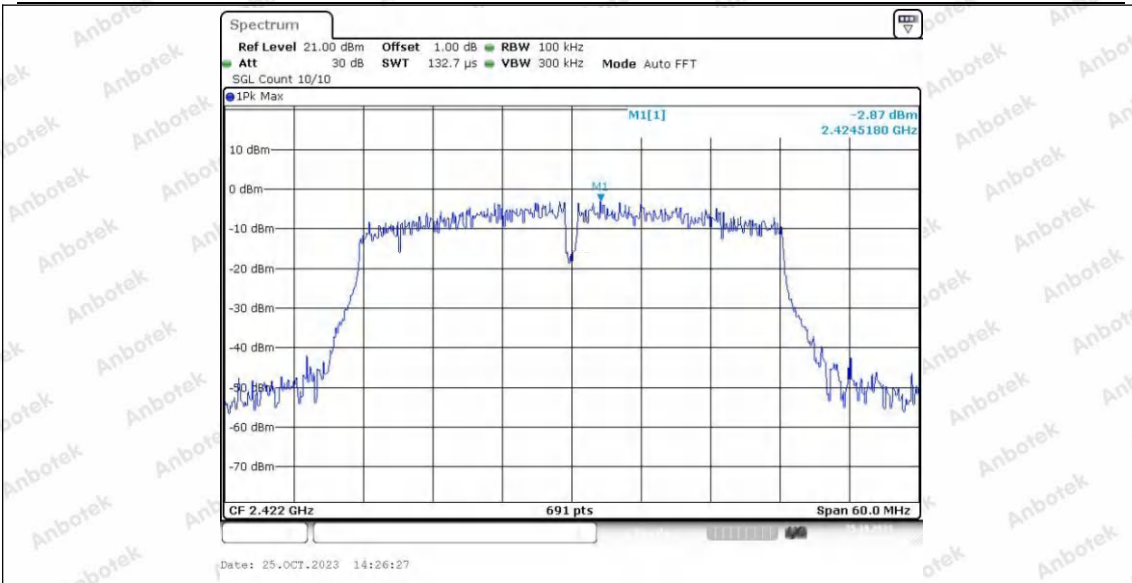

11N40SISO_Ant1_2422_30~1000