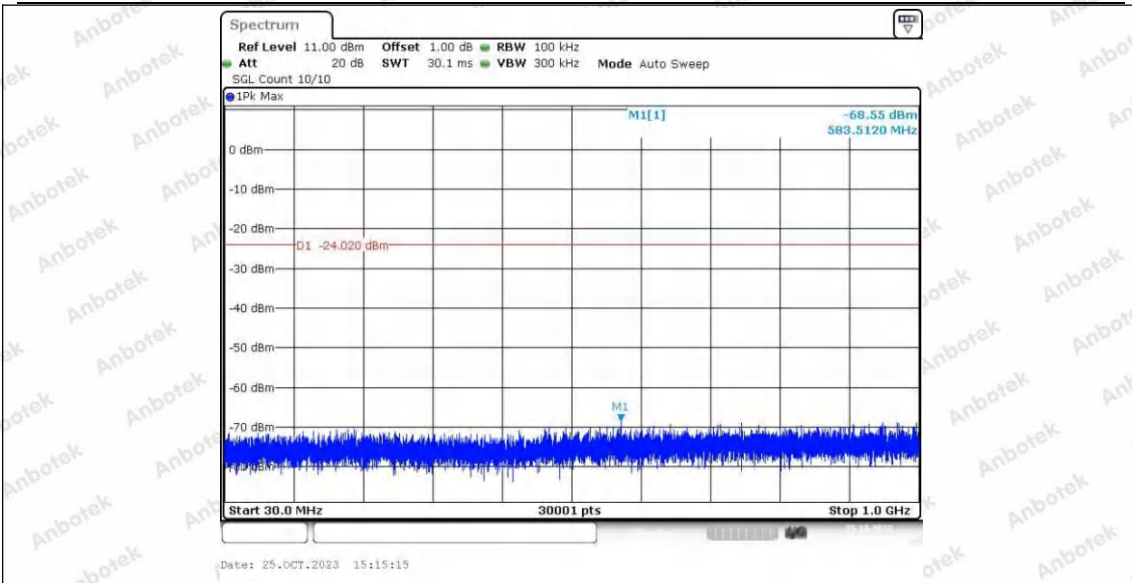

Hotline 400-003-0500  
www.anbotek.com.cn

11N20SISO\_Ant2\_2412\_0~Reference

11N20SISO\_Ant2\_2412\_30~100

11N20SISO\_Ant2\_2412\_1000~26500

11N20SISO\_Ant1\_2437\_0~Reference