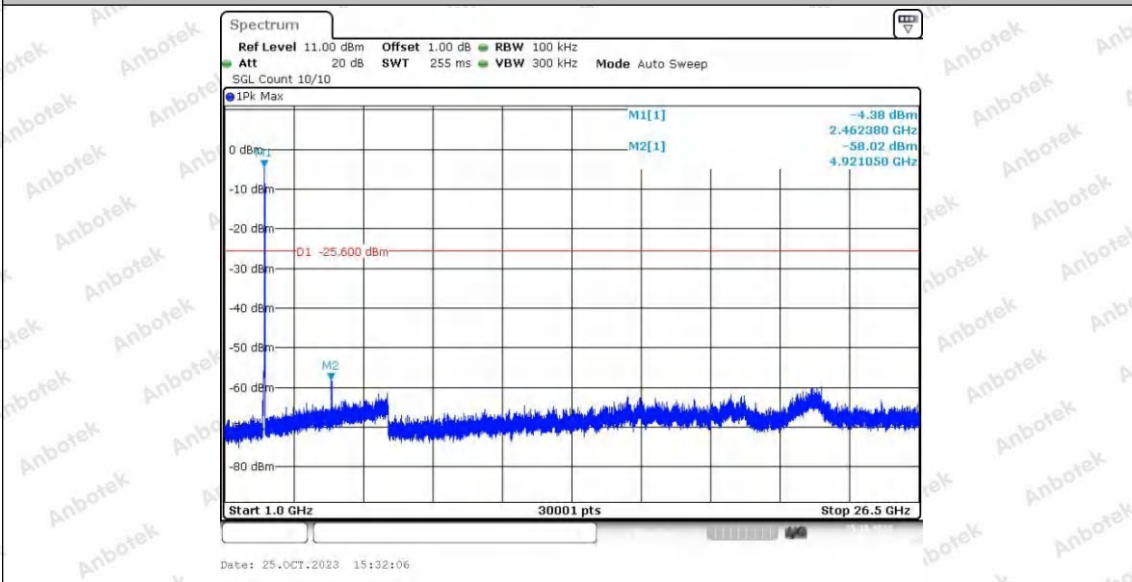

Hotline  
400-003-0500  
www.anbotek.com.cn

11N20SISO\_Ant2\_2462\_0~Reference

11N20SISO\_Ant2\_2462\_30~1000

11N20SISO\_Ant2\_2462\_1000~26500

11N40SISO\_Ant1\_2422\_0~Reference