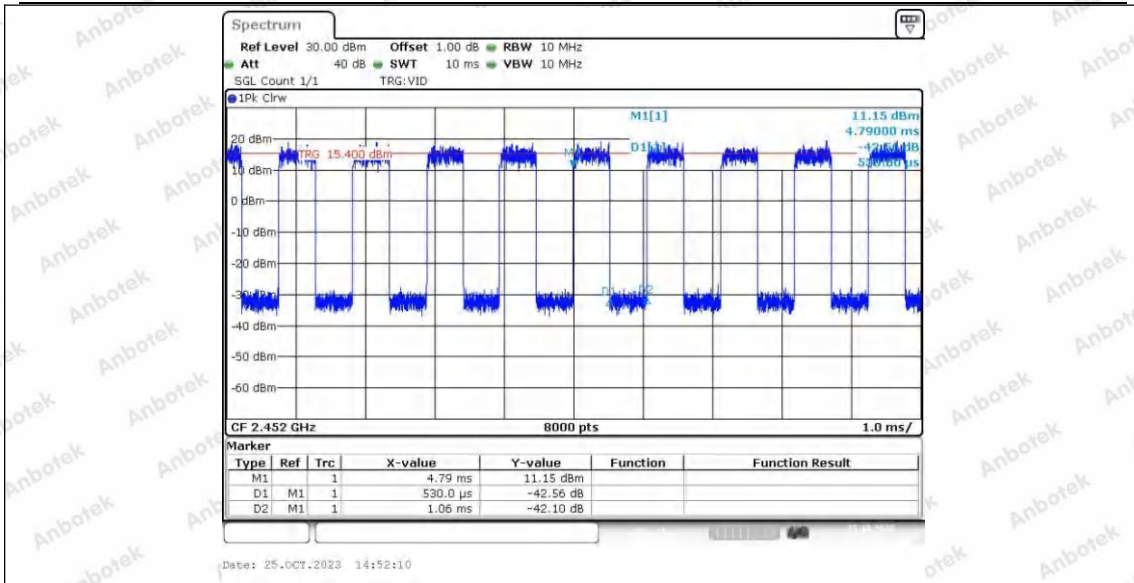

Hotline  
 400-003-0500  
 www.anbotek.com.cn

11AX40SISO\_Ant2\_2422

11AX40SISO\_Ant1\_2437

11AX40SISO\_Ant2\_2437

11AX40SISO\_Ant1\_2452

11AX40SISO\_Ant2\_2452

---End---

---End---