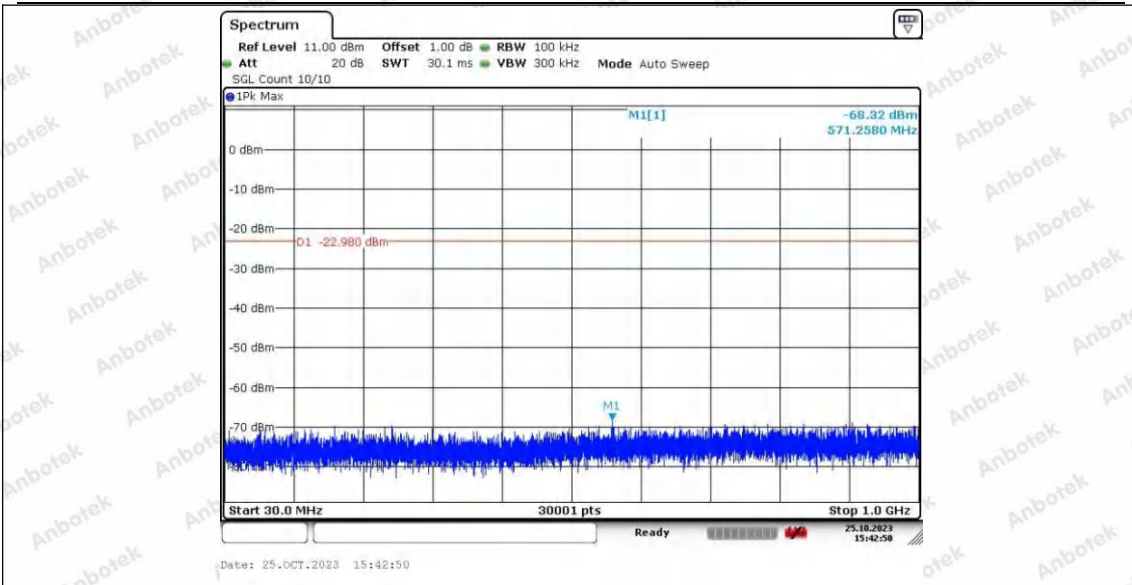

Hotline 400-003-0500  
www.anbotek.com.cn

11N40SISO\_Ant2\_2452\_0~Reference

11N40SISO\_Ant2\_2452\_30~100

11N40SISO\_Ant2\_2452\_1000~26500

11AX20SISO\_Ant1\_2412\_0~Reference