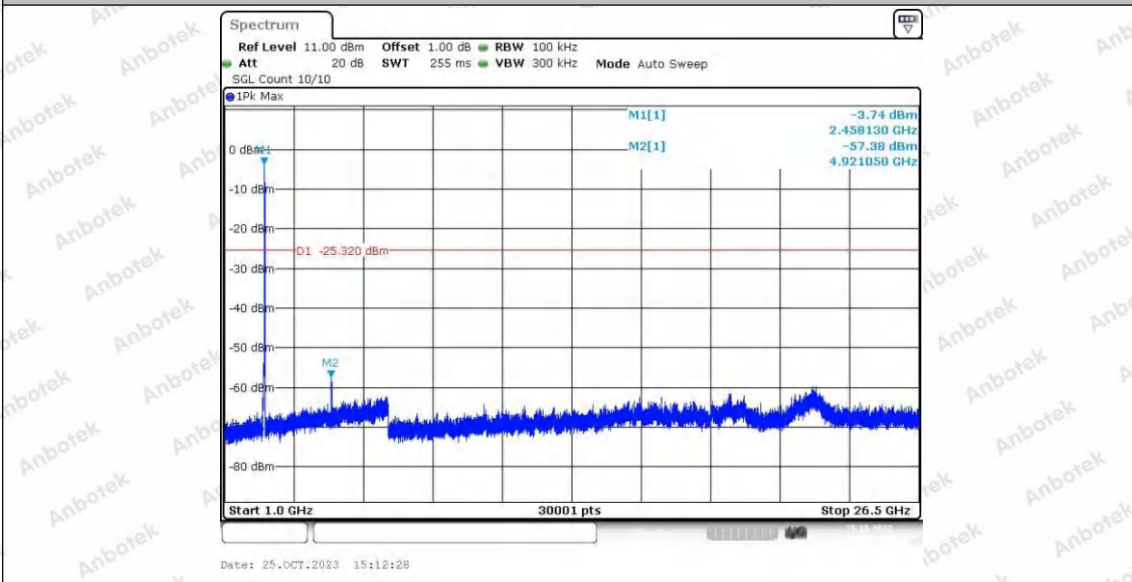

11N20SISO_Ant1_2412_0~Reference

Shenzhen Anbotek Compliance Laboratory Limited

Address: 1/F., Building D, Sogood Science and Technology Park, Sanwei Community, Hangcheng Street, Bao'an District, Shenzhen, Guangdong, China.
Tel: (86) 0755-26066440 Fax: (86) 0755-26014772 Email: service@anbotek.com

Hotline
400-003-0500
www.anbotek.com.cn