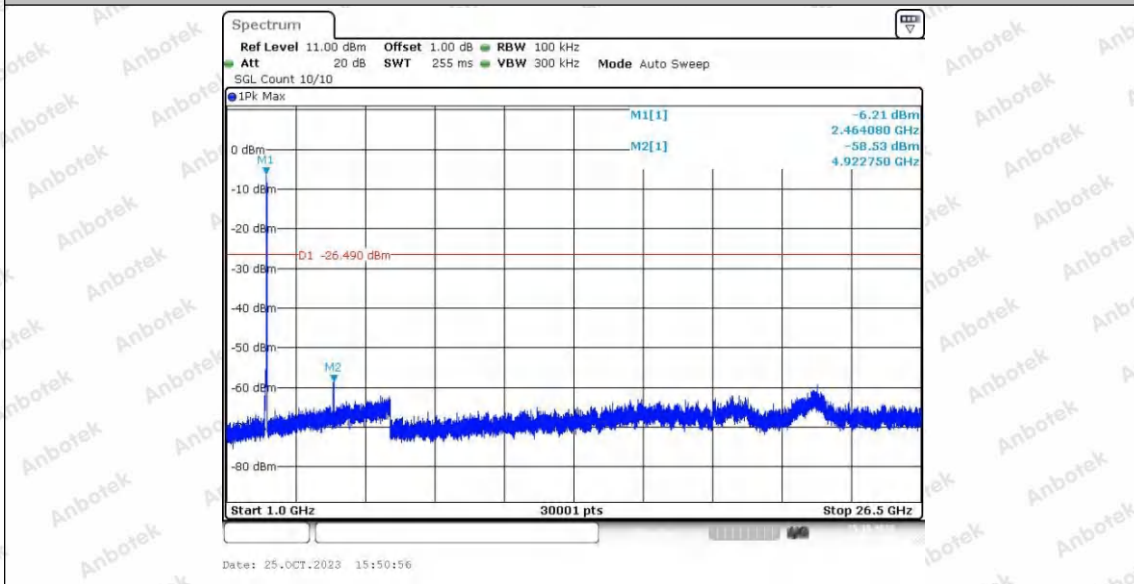

Hotline  
400-003-0500  
www.anbotek.com.cn

11AX20SISO\_Ant2\_2462\_0~Reference

11AX20SISO\_Ant2\_2462\_30~1000

11AX20SISO\_Ant2\_2462\_1000~26500

11AX40SISO\_Ant1\_2422\_0~Reference