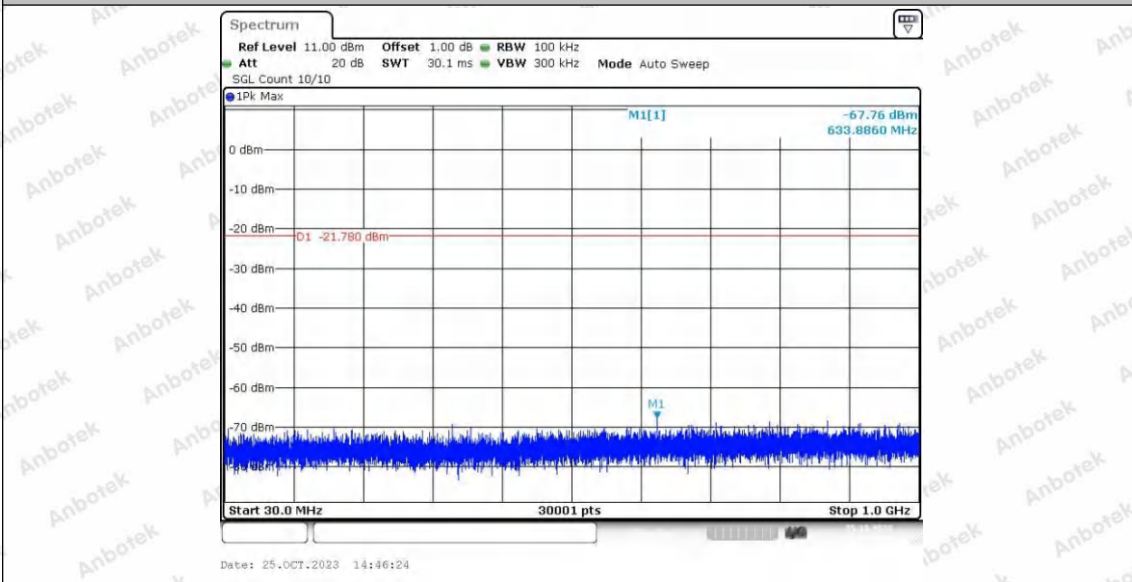

11AX40SISO_Ant1_2422_1000~26500

Shenzhen Anbotek Compliance Laboratory Limited

Address: 1/F., Building D, Sogood Science and Technology Park, Sanwei Community, Hangcheng Street, Bao'an District, Shenzhen, Guangdong, China.
Tel: (86) 0755-26066440 Fax: (86) 0755-26014772 Email: service@anbotek.com

Hotline
400-003-0500
www.anbotek.com.cn