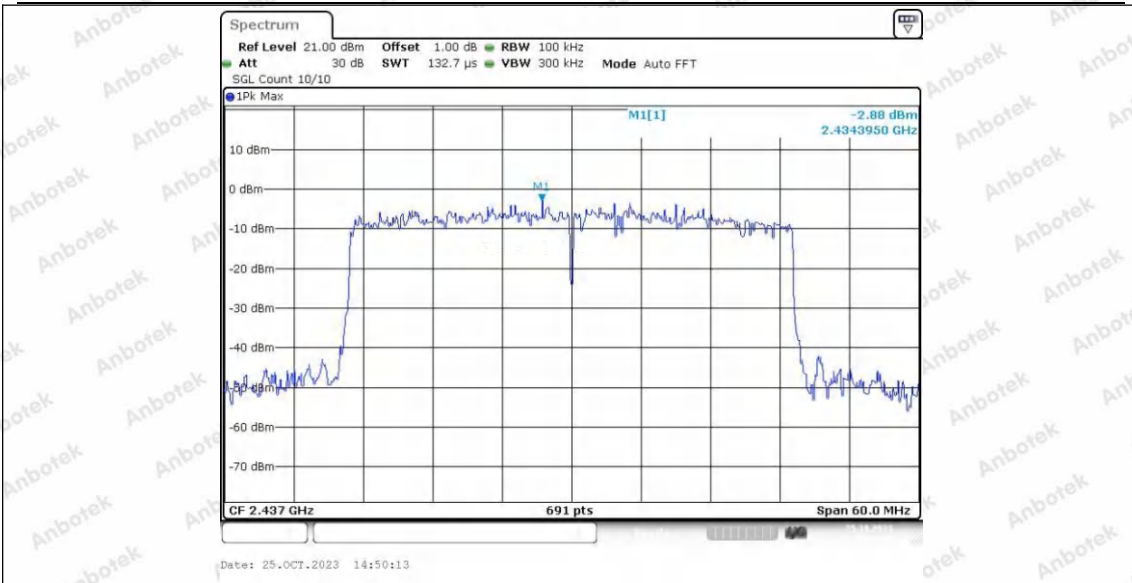

11AX40SISO_Ant1_2437_30~1000