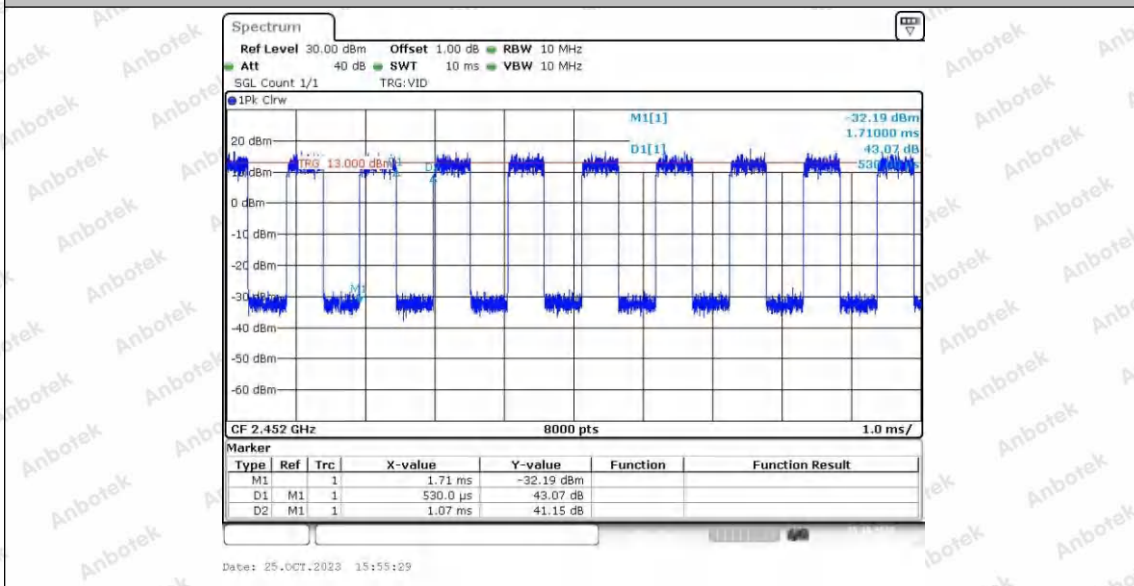

Hotline  
 400-003-0500  
 www.anbotek.com.cn

11AX40SISO\_Ant2\_2422

11AX40SISO\_Ant1\_2437

11AX40SISO\_Ant2\_2437

11AX40SISO\_Ant1\_2452

11AX40SISO\_Ant2\_2452

---End---

---End---