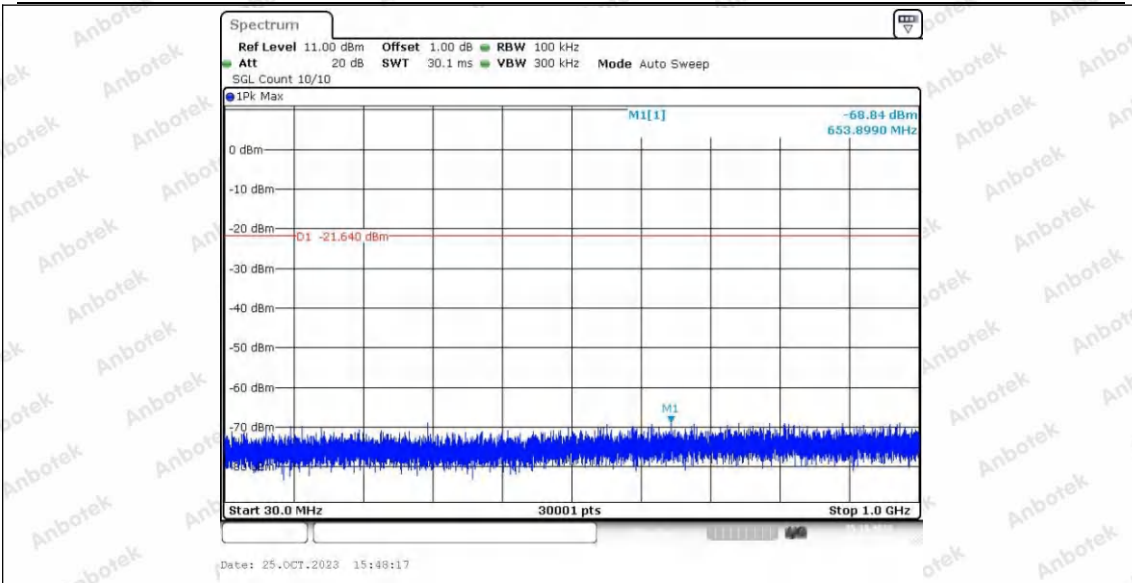

11AX20SISO_Ant2_2437_1000~26500