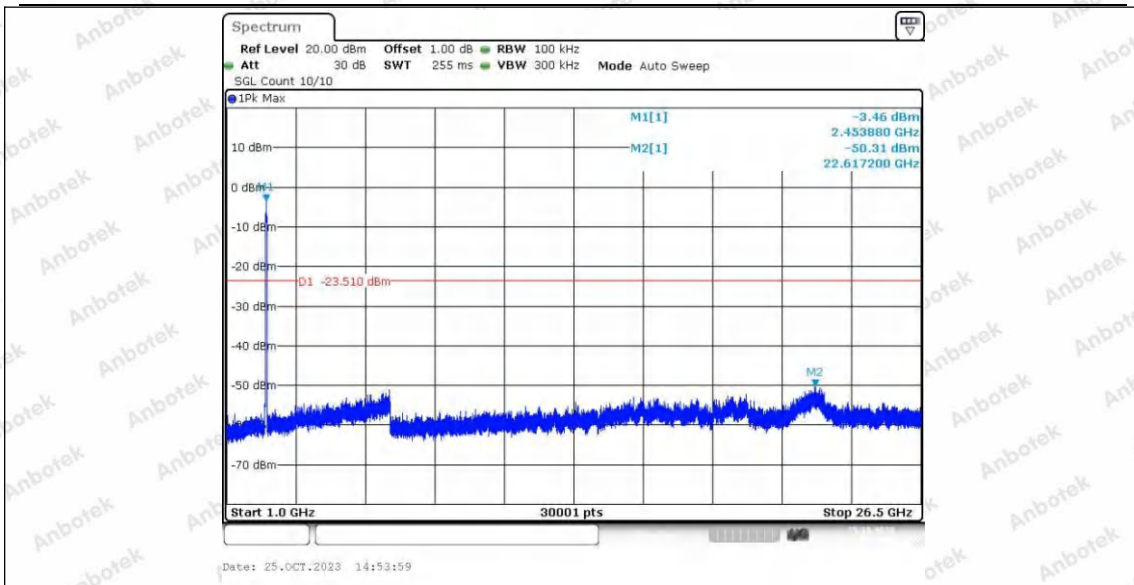

Hotline  
400-003-0500  
www.anbotek.com.cn

11AX40SISO\_Ant1\_2452\_30~1000

11AX40SISO\_Ant1\_2452\_1000~26500

11AX40SISO\_Ant2\_2452\_0~Reference

11AX40SISO\_Ant2\_2452\_30~1000