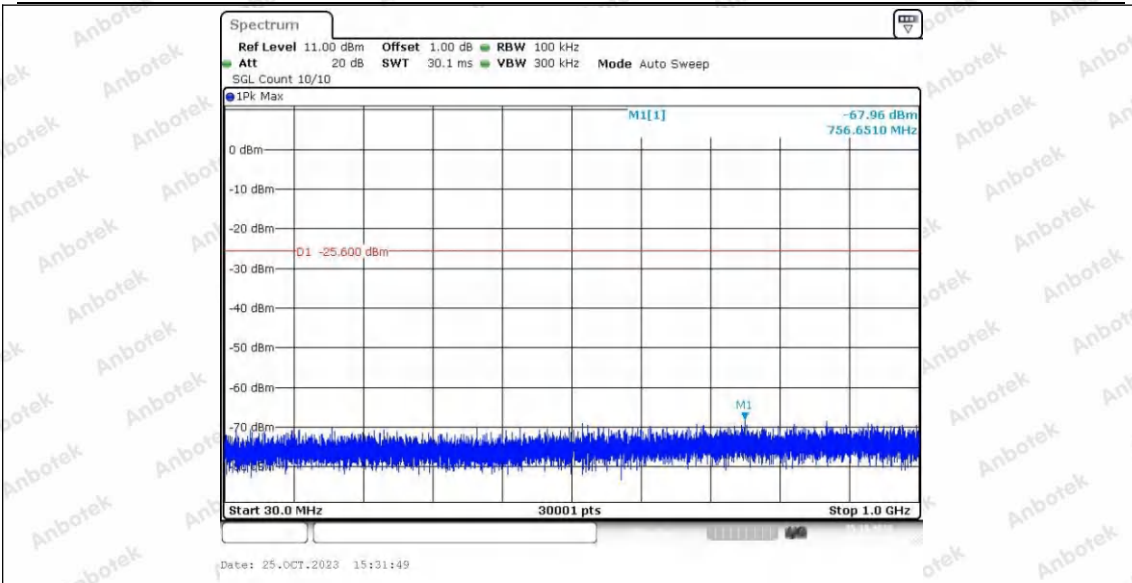

Hotline  
400-003-0500  
www.anbotek.com.cn

11N20SISO\_Ant2\_2462\_0~Reference

11N20SISO\_Ant2\_2462\_30~1000

11N20SISO\_Ant2\_2462\_1000~26500

11N40SISO\_Ant1\_2422\_0~Reference