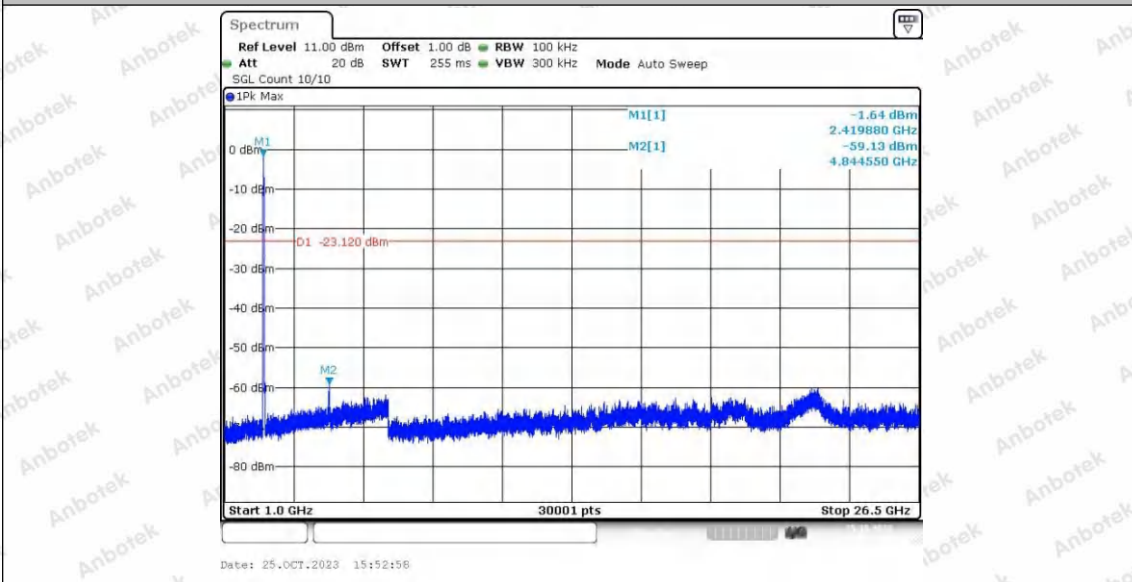

Hotline  
400-003-0500  
www.anbotek.com.cn

11AX40SISO\_Ant2\_2422\_0~Reference

11AX40SISO\_Ant2\_2422\_30~1000

11AX40SISO\_Ant2\_2422\_1000~26500

11AX40SISO\_Ant1\_2437\_0~Reference