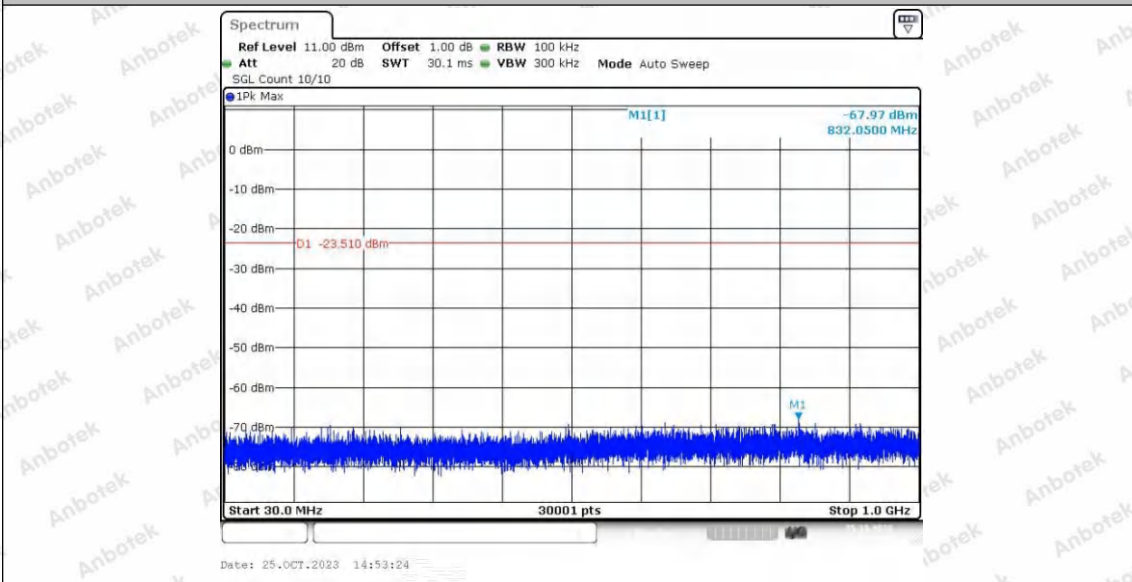

Hotline  
400-003-0500  
www.anbotek.com.cn

11AX40SISO\_Ant1\_2452\_30~1000

11AX40SISO\_Ant1\_2452\_1000~26500

11AX40SISO\_Ant2\_2452\_0~Reference

11AX40SISO\_Ant2\_2452\_30~1000