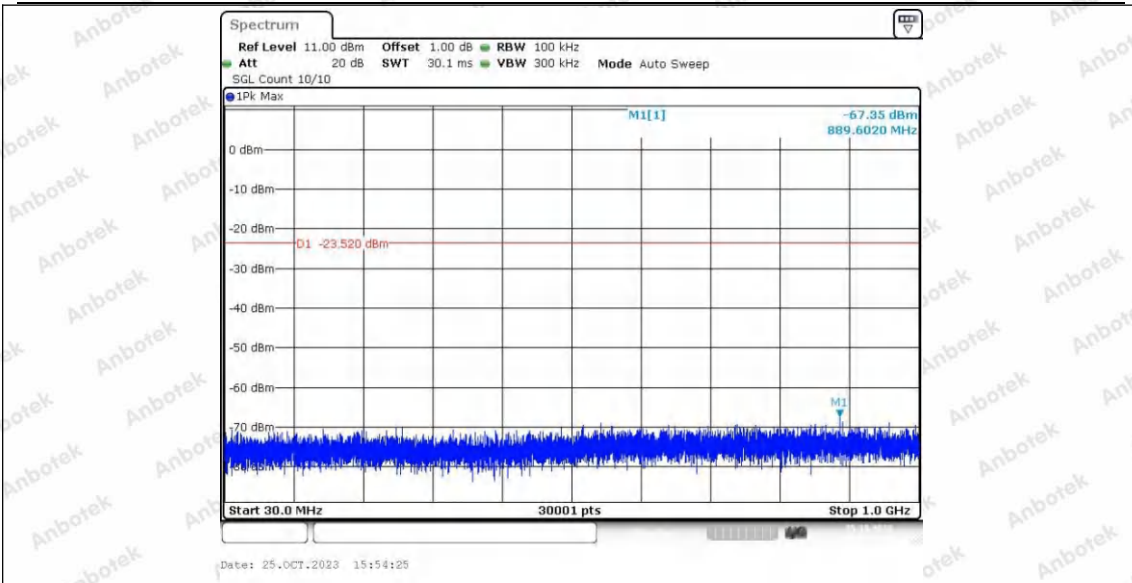

Hotline  
400-003-0500  
www.anbotek.com.cn

11AX40SISO\_Ant2\_2437\_0~Reference

11AX40SISO\_Ant2\_2437\_30~1000

11AX40SISO\_Ant2\_2437\_1000~26500

11AX40SISO\_Ant1\_2452\_0~Reference