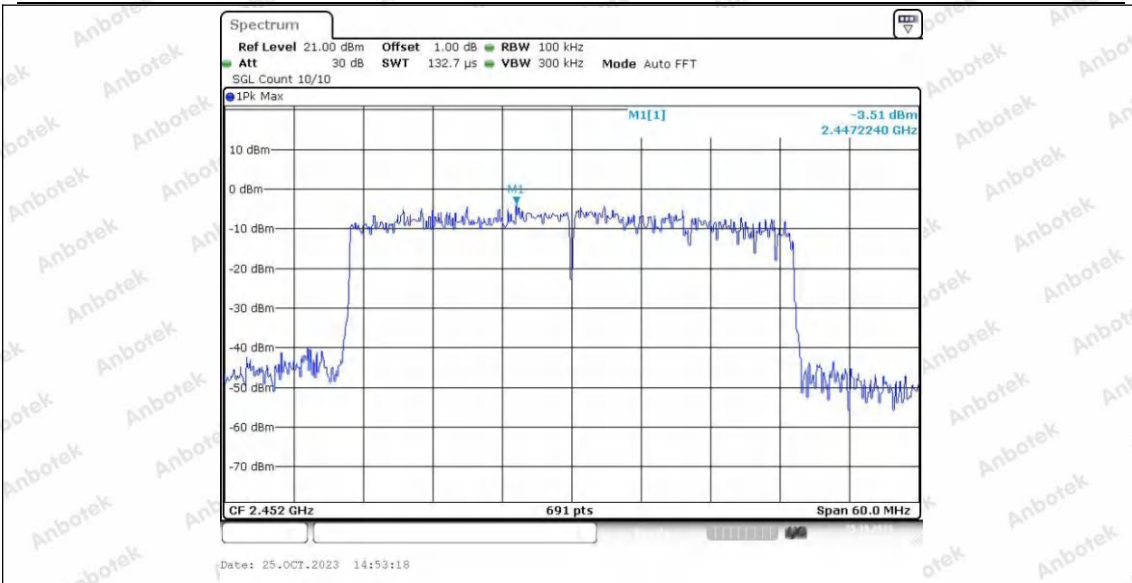

11AX40SISO_Ant1_2452_30~1000