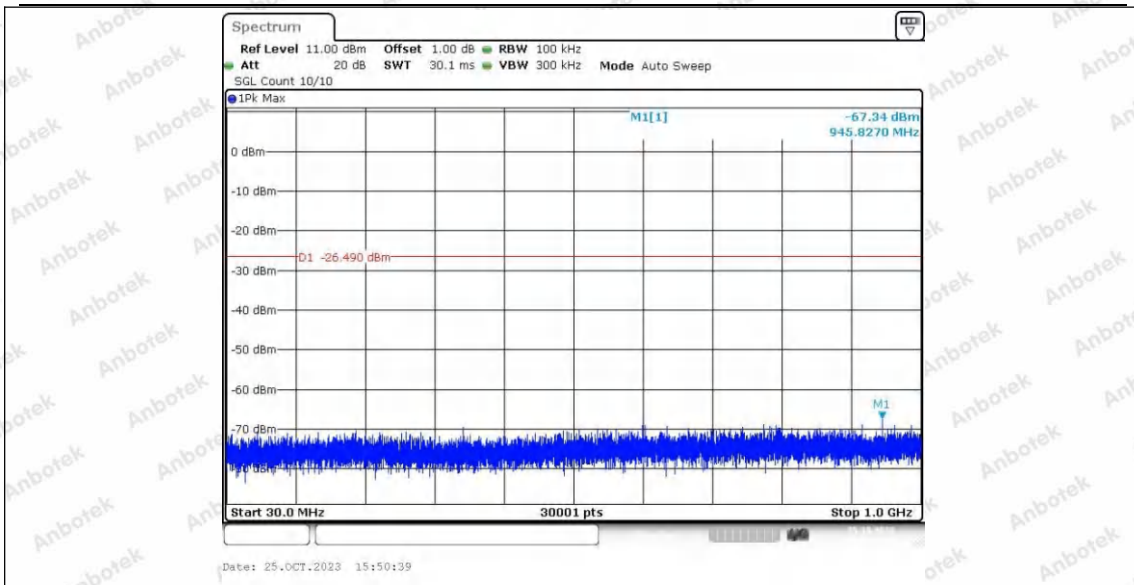

Hotline  
400-003-0500  
www.anbotek.com.cn

11AX20SISO\_Ant2\_2462\_0~Reference

11AX20SISO\_Ant2\_2462\_30~1000

11AX20SISO\_Ant2\_2462\_1000~26500

11AX40SISO\_Ant1\_2422\_0~Reference