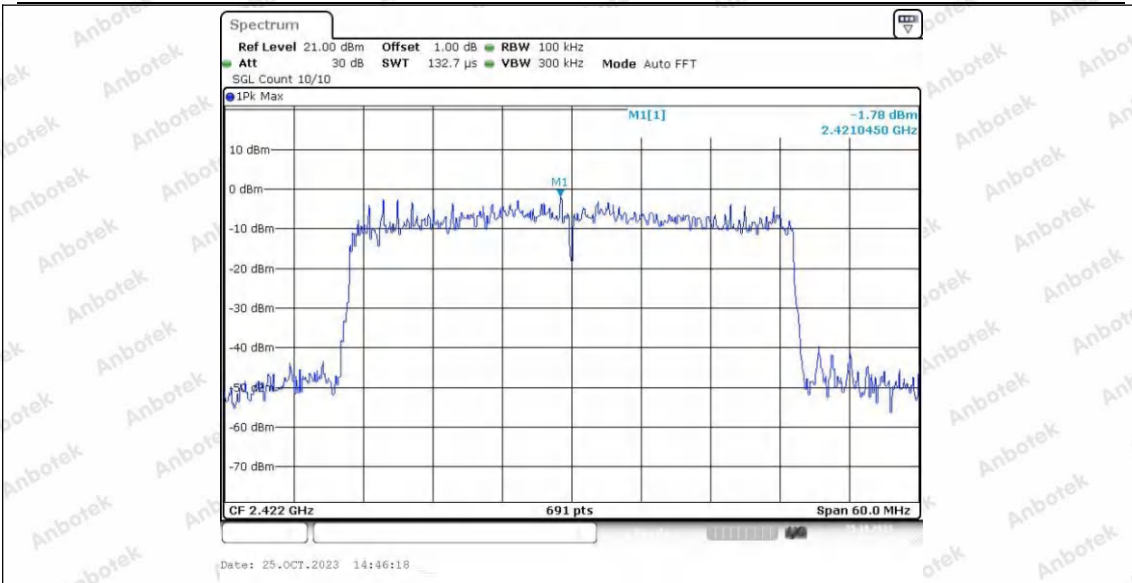

11AX40SISO_Ant1_2422_30~1000