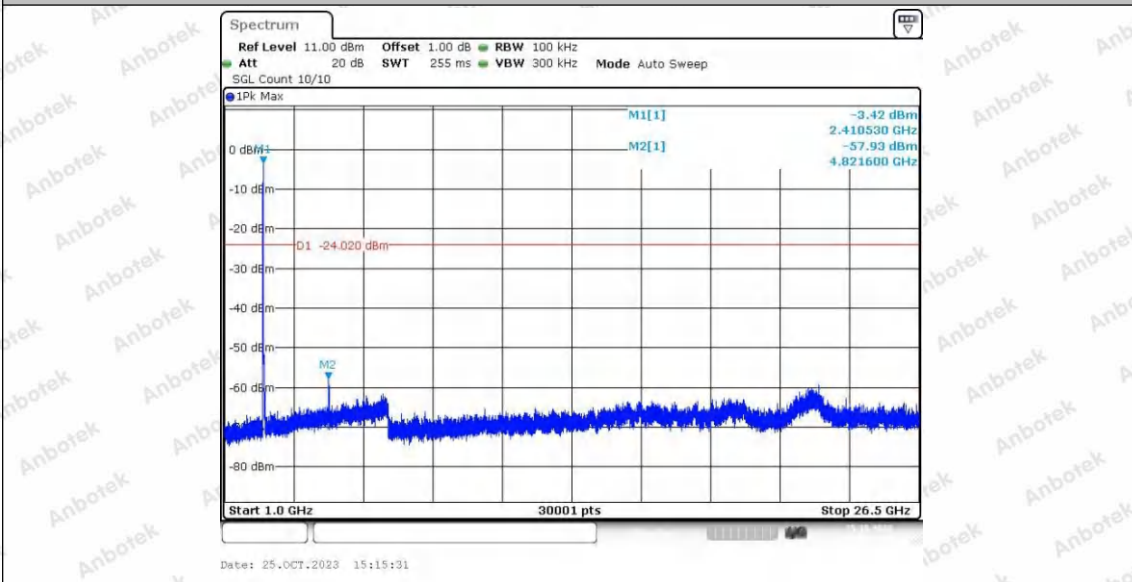

Hotline 400-003-0500  
www.anbotek.com.cn

11N20SISO\_Ant2\_2412\_0~Reference

11N20SISO\_Ant2\_2412\_30~100

11N20SISO\_Ant2\_2412\_1000~26500

11N20SISO\_Ant1\_2437\_0~Reference