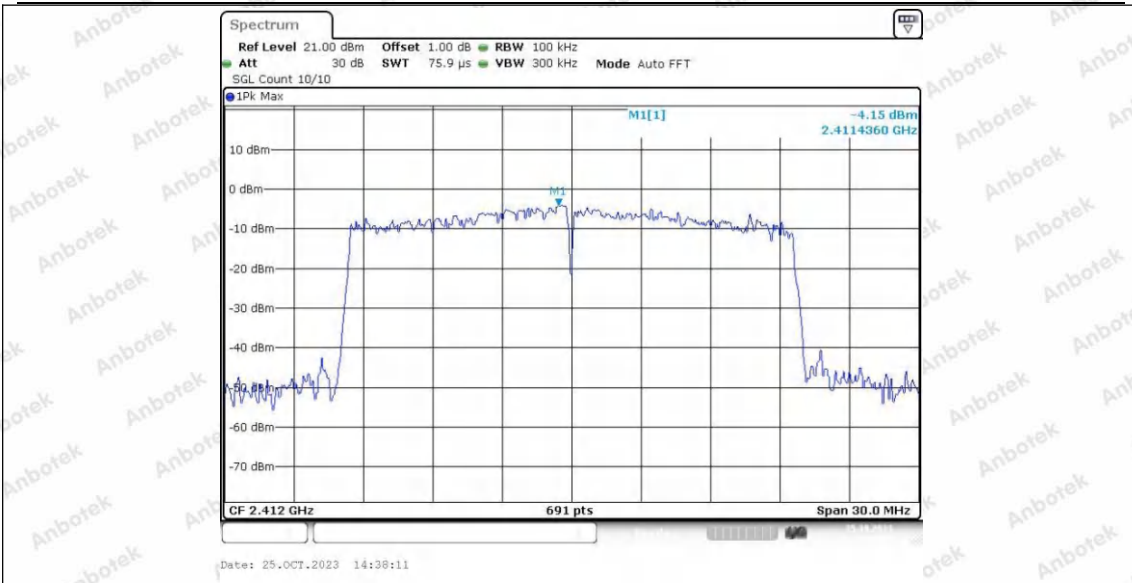

11AX20SISO_Ant1_2412_30~1000