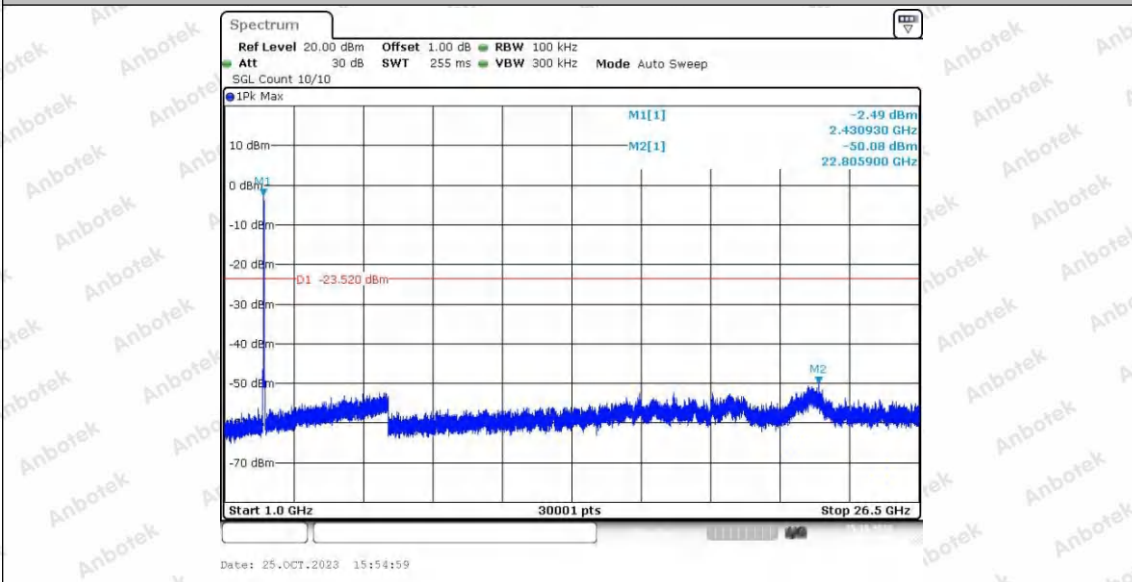

Hotline  
400-003-0500  
www.anbotek.com.cn

11AX40SISO\_Ant2\_2437\_0~Reference

11AX40SISO\_Ant2\_2437\_30~1000

11AX40SISO\_Ant2\_2437\_1000~26500

11AX40SISO\_Ant1\_2452\_0~Reference