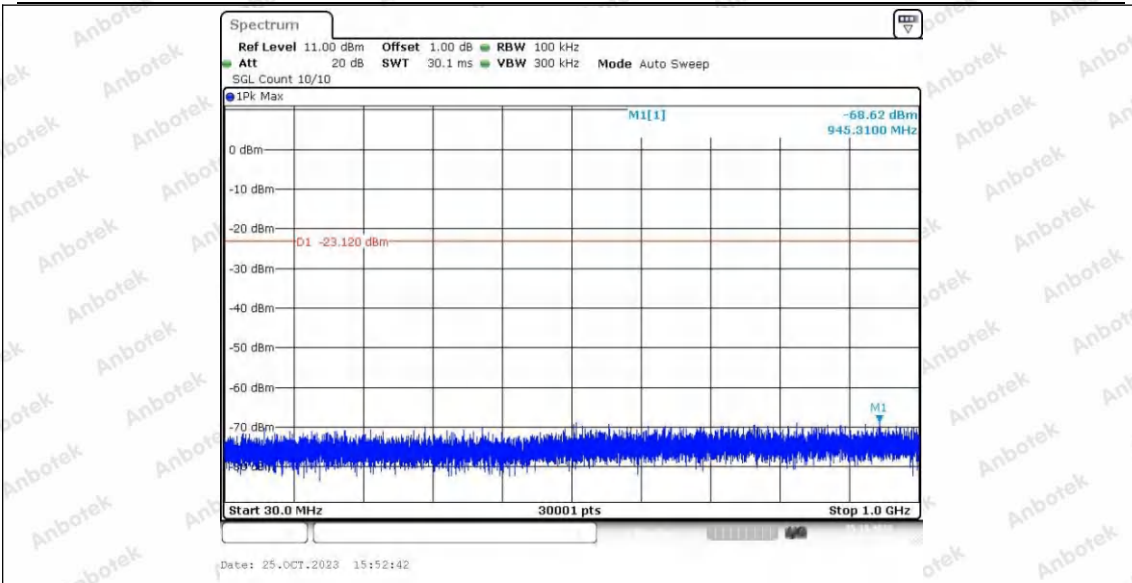

Hotline  
400-003-0500  
www.anbotek.com.cn

11AX40SISO\_Ant2\_2422\_0~Reference

11AX40SISO\_Ant2\_2422\_30~1000

11AX40SISO\_Ant2\_2422\_1000~26500

11AX40SISO\_Ant1\_2437\_0~Reference