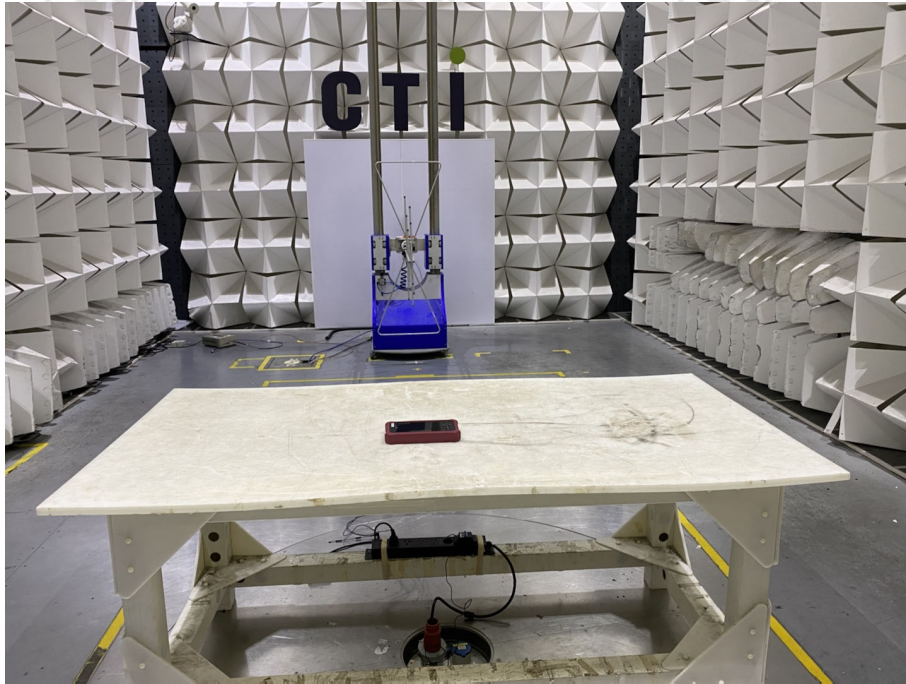

## 9 PHOTOGRAPHS OF TEST SETUP

Test model No.: MAXLITEA

**Radiated spurious emission Test Setup-1(Below 1GHz)**

**Radiated spurious emission Test Setup-2(Above 1GHz)**

**Conducted emission Test Setup**

**Radiated spurious emission Test Setup-3(Above 1GHz)  
There are absorbing materials under the ground.**