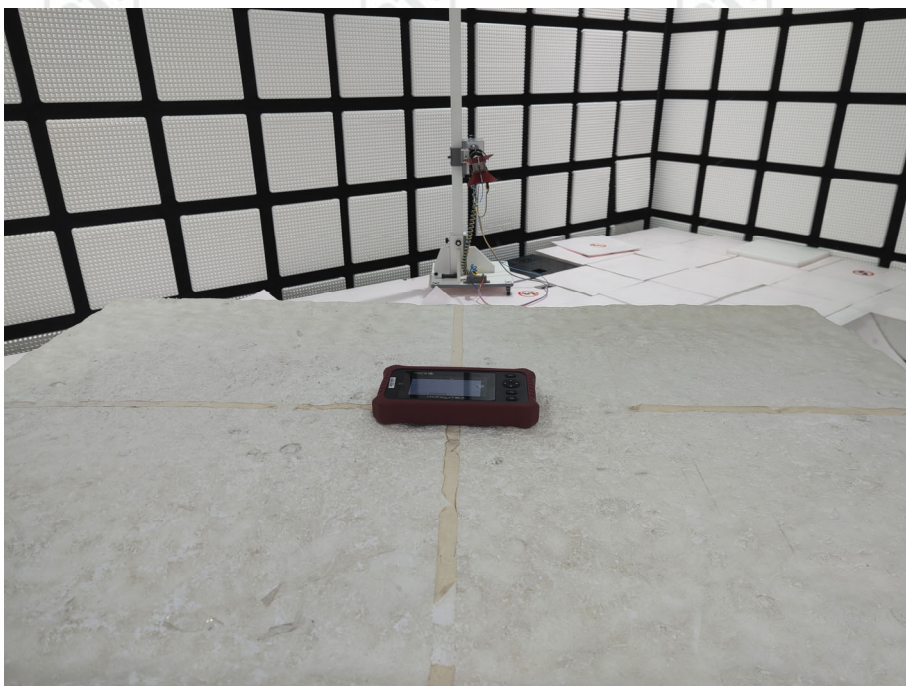

## 9 PHOTOGRAPHS OF TEST SETUP

Test model No.: MAXLITEA

**Radiated spurious emission Test Setup-1(Below 1GHz)**

**Radiated spurious emission Test Setup-2(Above 1GHz)**

**Conducted emission Test Setup**

**Radiated spurious emission Test Setup-3(Above 1GHz)  
There are absorbing materials under the ground.**