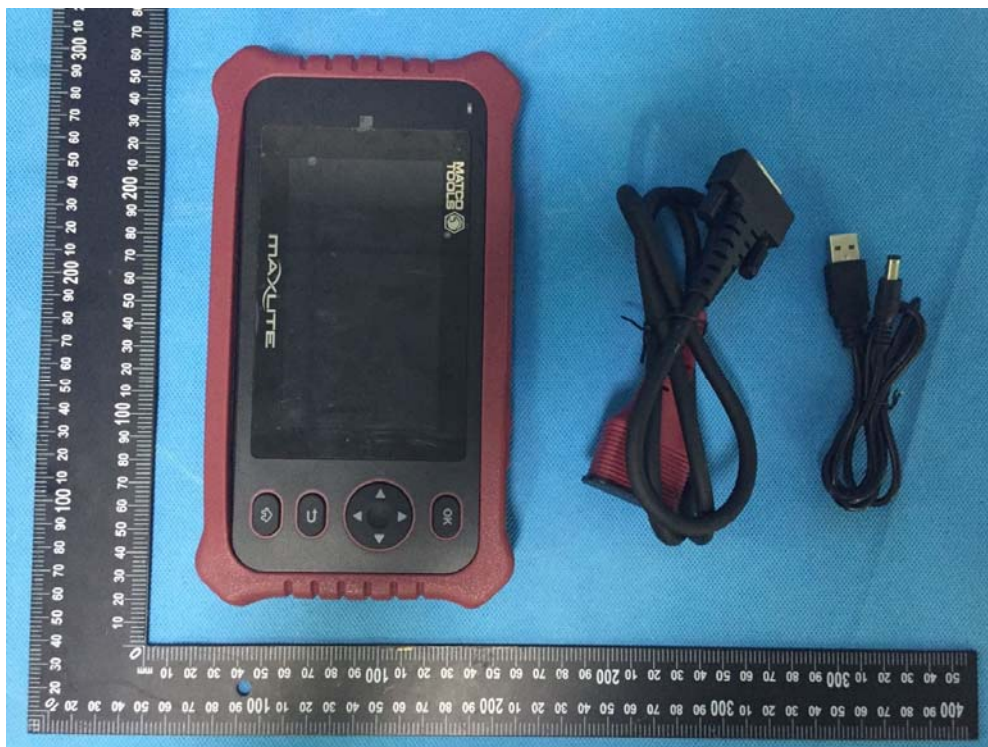

EUT – External View Model MAXLITE FCC ID: 2AUKMMAXLITE

Appendix- MAXLITE -Photos

Appendix- MAXLITE -Photos

---

Appendix- MAXLITE -Photos

---