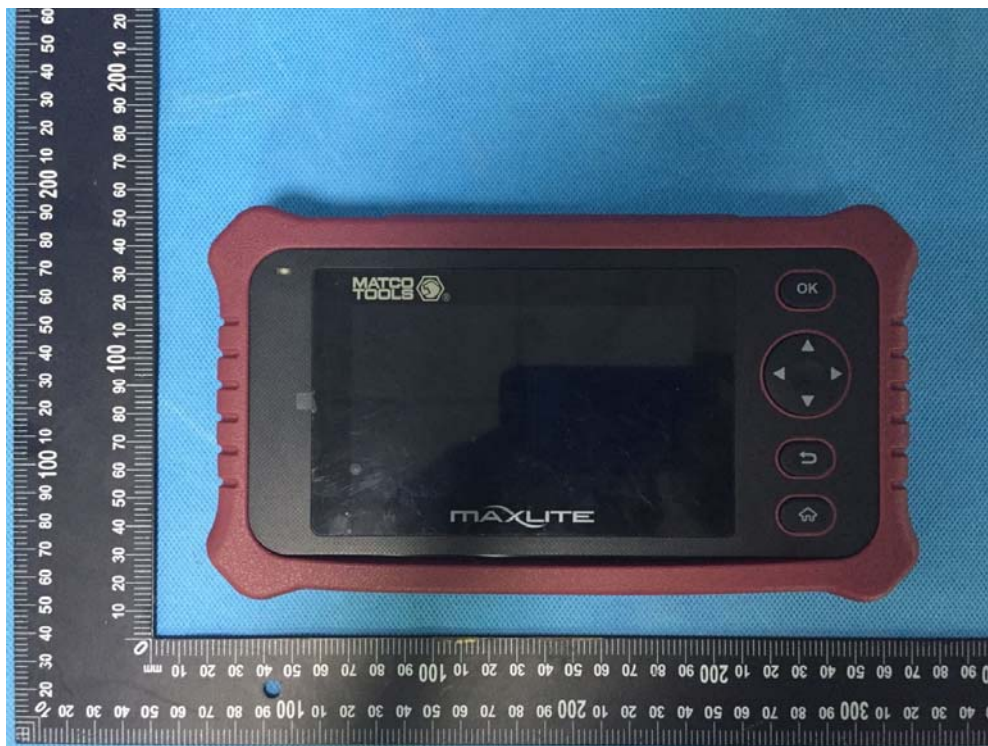

EUT – External View Model MAXLITE FCC ID: 2AUKMMAXLITE

Appendix- MAXLITE -Photos

Appendix- MAXLITE -Photos

---

Appendix- MAXLITE -Photos

---