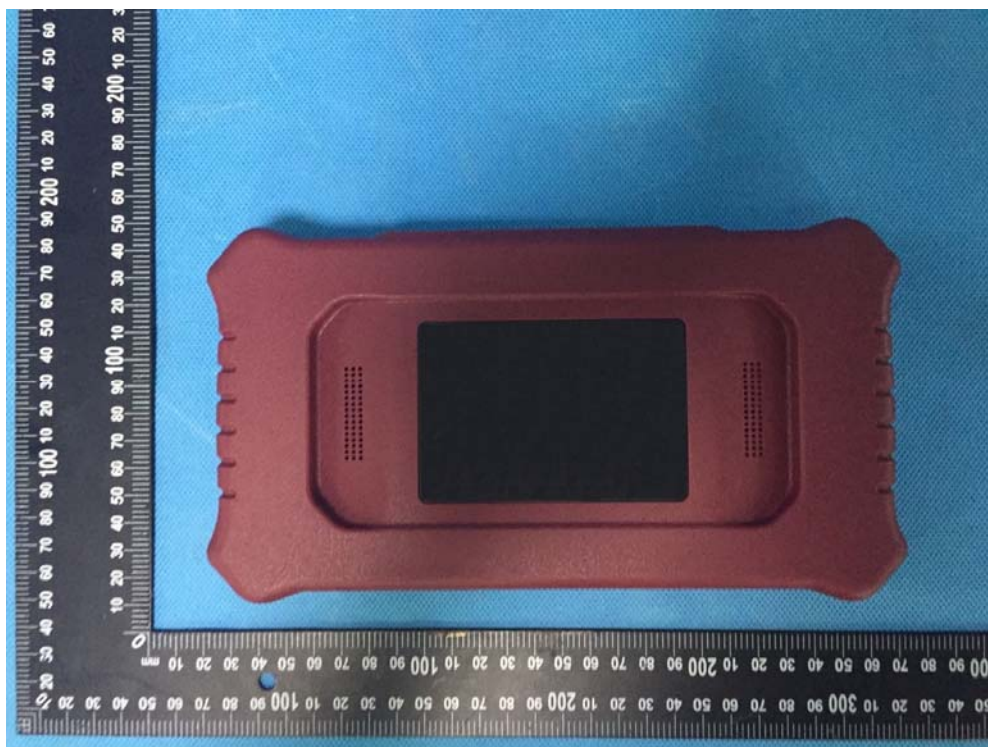

EUT – External View Model MAXLITE FCC ID: 2AUKMMAXLITE

Appendix- MAXLITE -Photos

Appendix- MAXLITE -Photos

---

Appendix- MAXLITE -Photos

---