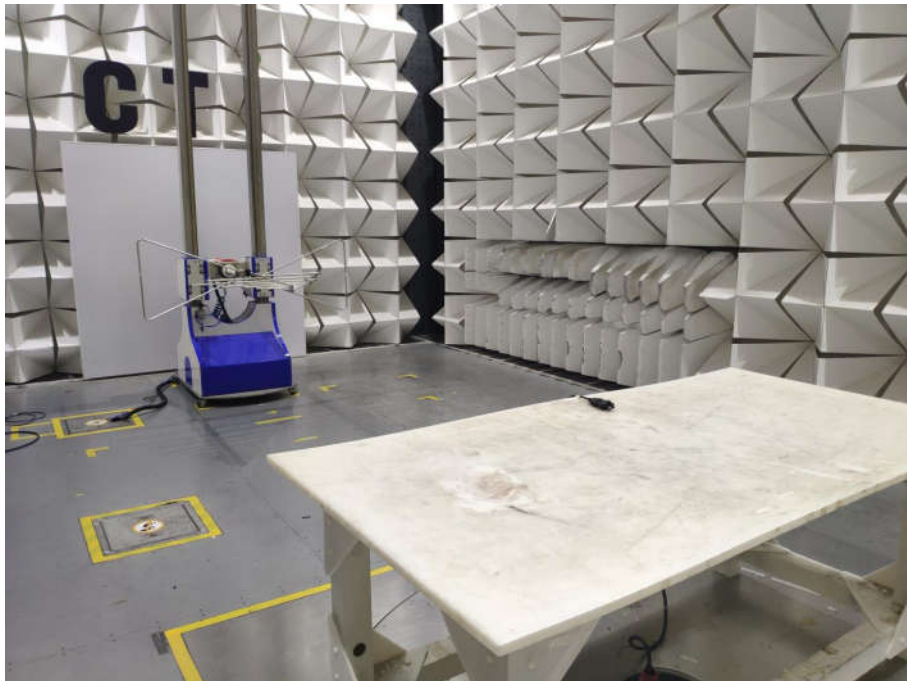

## PHOTOGRAPHS OF TEST SETUP

Test model No.: MAXDRIVE

**Radiated spurious emission Test Setup-1(Below 30MHz)**

**Radiated spurious emission Test Setup-2(Below 1GHz)**

**Radiated spurious emission Test Setup-3(Above 1GHz)**

**Radiated spurious emission Test Setup-4(Above 1GHz)  
There are absorbing materials under the ground.**

**Conducted Emissions Test Setup**