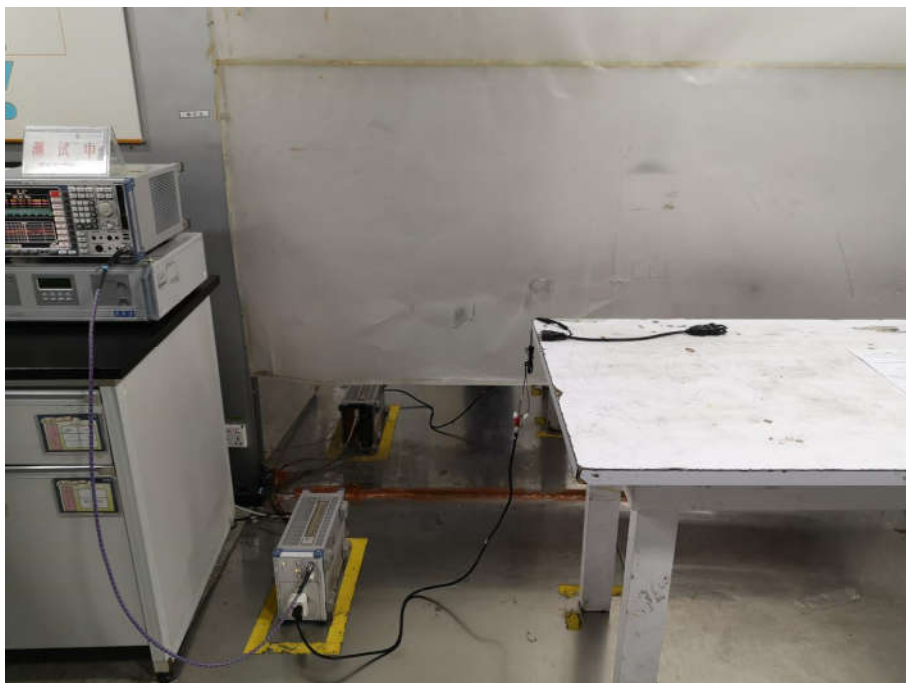

## PHOTOGRAPHS OF TEST SETUP

Test model No.: MAXDRIVE

**Radiated spurious emission Test Setup-1(Below 30MHz)**

**Radiated spurious emission Test Setup-2(Below 1GHz)**

**Radiated spurious emission Test Setup-3(Above 1GHz)**

**Radiated spurious emission Test Setup-4(Above 1GHz)  
There are absorbing materials under the ground.**

**Conducted Emissions Test Setup**