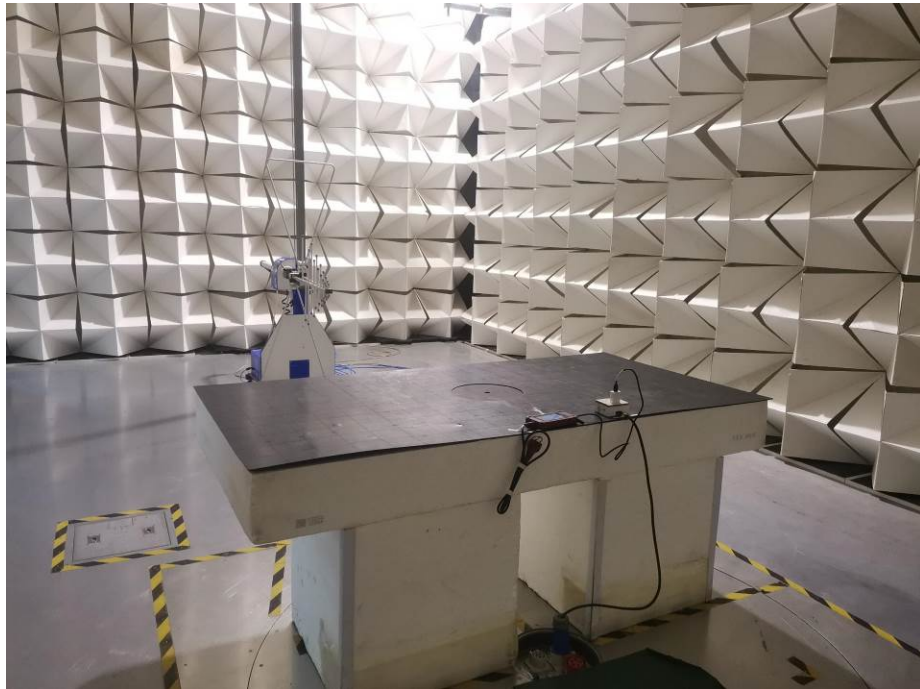

Appendix- MAXCRPROA -Photos

For 30MHz-1000MHz Test Site 2#