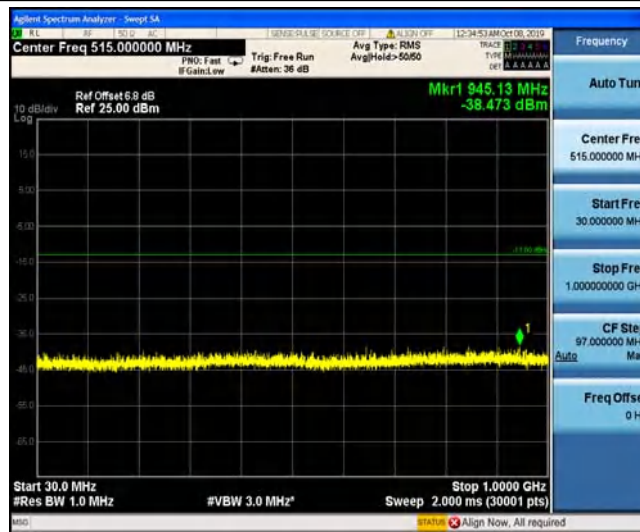

Band II_9400

Shenzhen Anbotek Compliance Laboratory Limited

Address: 1/F., Building D, Sogood Science and Technology Park, Sanwei Community, Hangcheng Street, Bao'an District, Shenzhen, Guangdong, China.

Tel: (86) 755-26066440 Fax: (86) 755-26014772 Email: service@anbotek.com

Hotline
400-003-0500
www.anbotek.com