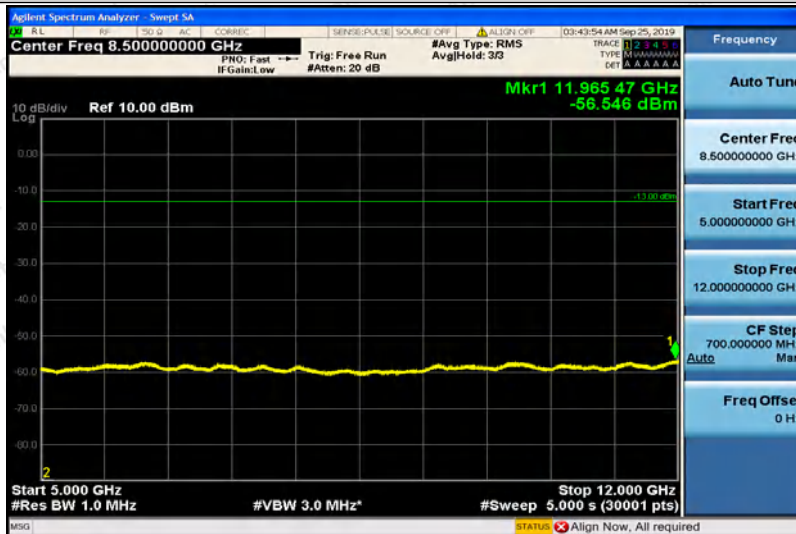

Band2-5MHz-QPSK-19175-1RB#0-Range4:12000~26500MHz

Shenzhen Anbotek Compliance Laboratory Limited

Address: 1/F., Building D, Sogood Science and Technology Park, Sanwei Community, Hangcheng Street, Bao'an District, Shenzhen, Guangdong, China.

Tel: (86) 755-26066440 Fax: (86) 755-26014772 Email: service@anbotek.com

Hotline
400-003-0500
www.anbotek.com