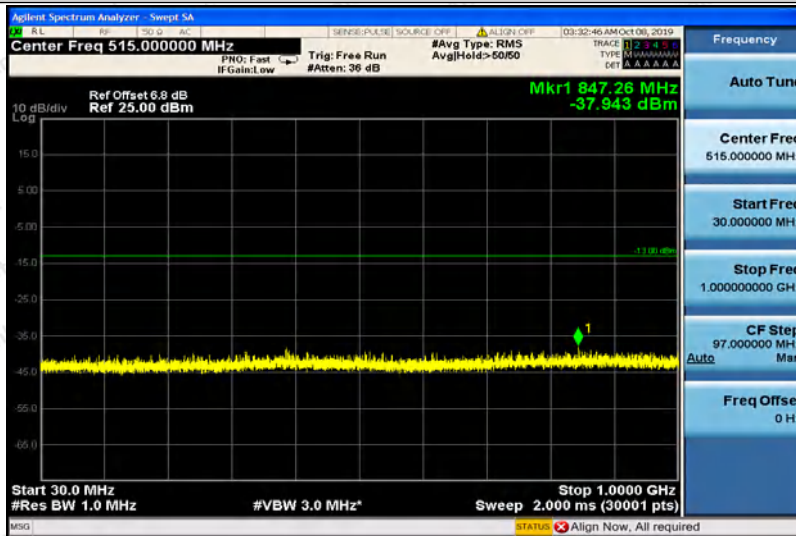

GPRS1900-661-30~1000

Shenzhen Anbotek Compliance Laboratory Limited

Address: 1/F., Building D, Sogood Science and Technology Park, Sanwei Community, Hangcheng Street, Bao'an District, Shenzhen, Guangdong, China.

Tel: (86) 755-26066440 Fax: (86) 755-26014772 Email: service@anbotek.com

Hotline
400-003-0500
www.anbotek.com