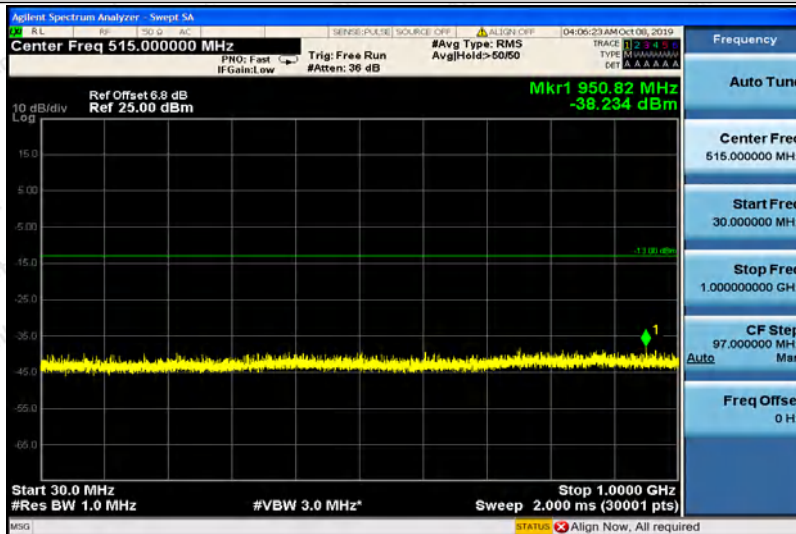

EGPRS1900-661-30~1000

Shenzhen Anbotek Compliance Laboratory Limited

Address: 1/F., Building D, Sogood Science and Technology Park, Sanwei Community, Hangcheng Street, Bao'an District, Shenzhen, Guangdong, China.

Tel: (86) 755-26066440 Fax: (86) 755-26014772 Email: service@anbotek.com

Hotline
400-003-0500
www.anbotek.com