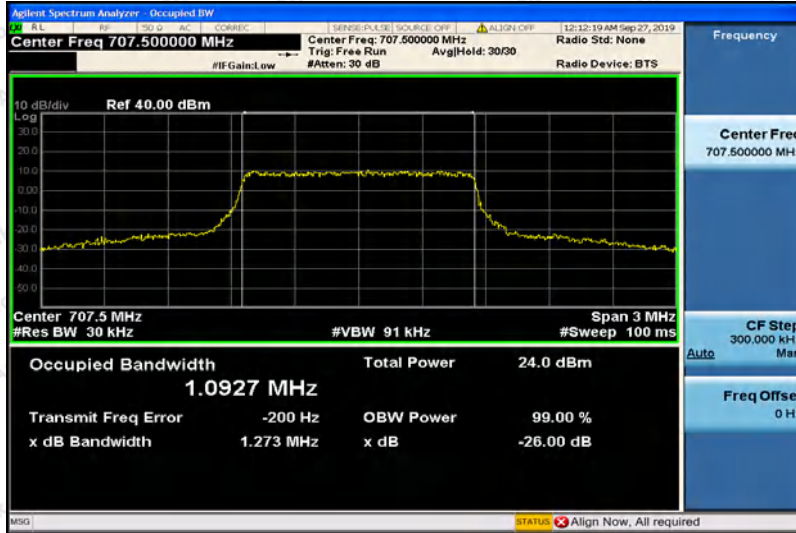

Hotline
400-003-0500
www.anbotek.com

Band12-1.4MHz-16QAM-23095-6RB#0-1.0927

Band12-1.4MHz-16QAM-23173-6RB#0-1.0932

Band12-3MHz-QPSK-23025-15RB#0-2.6968

Shenzhen Anbotek Compliance Laboratory Limited

Address: 1/F., Building D, Sogood Science and Technology Park, Sanwei Community, Hangcheng Street, Bao'an District, Shenzhen, Guangdong, China.
Tel: (86) 755-26066440 Fax: (86) 755-26014772 Email: service@anbotek.com