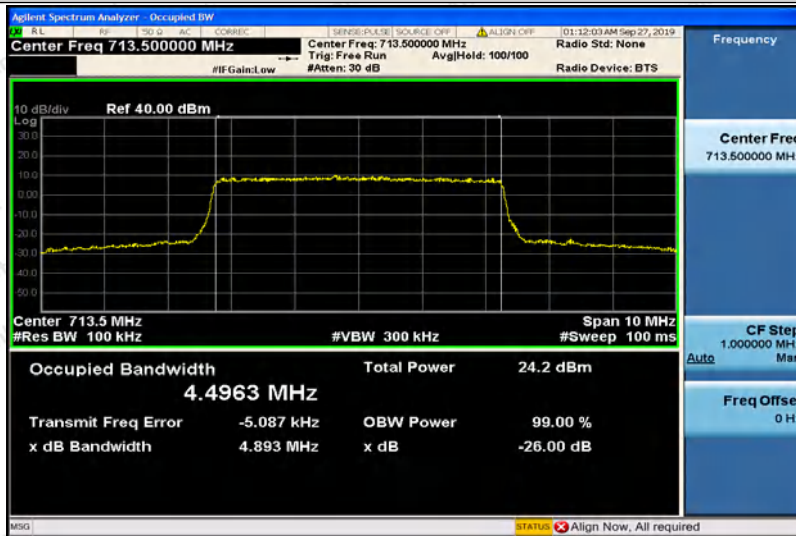

Band12-10MHz-QPSK-23060-50RB#0-8.9392

Shenzhen Anbotek Compliance Laboratory Limited

Address: 1/F., Building D, Sogood Science and Technology Park, Sanwei Community, Hangcheng Street, Bao'an District, Shenzhen, Guangdong, China.

Tel: (86) 755-26066440 Fax: (86) 755-26014772 Email: service@anbotek.com

Hotline
400-003-0500
www.anbotek.com