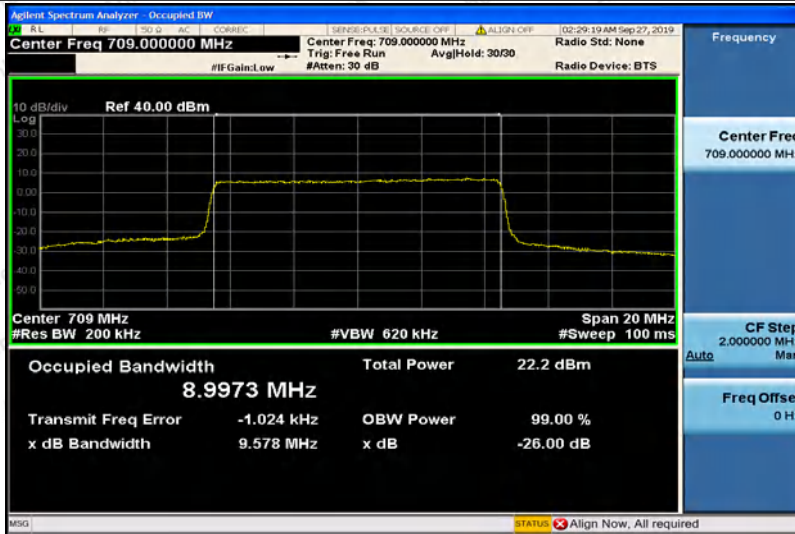

Band17-10MHz-16QAM-23790-50RB#0-8.9690