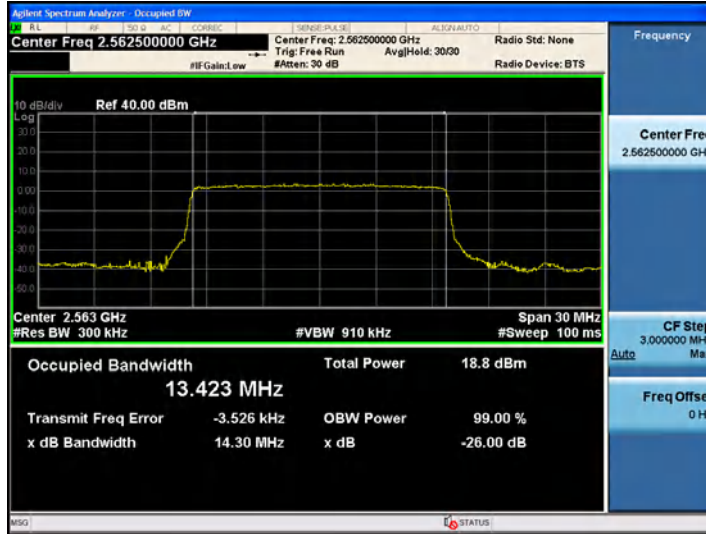

Band41_15MHz_QPSK_40690_75RB#0