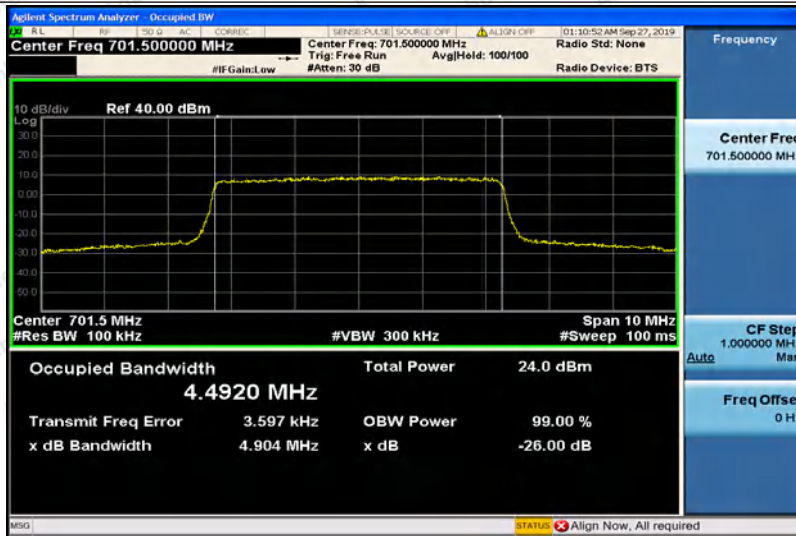

Band12-5MHz-16QAM-23095-25RB#0-4.5197