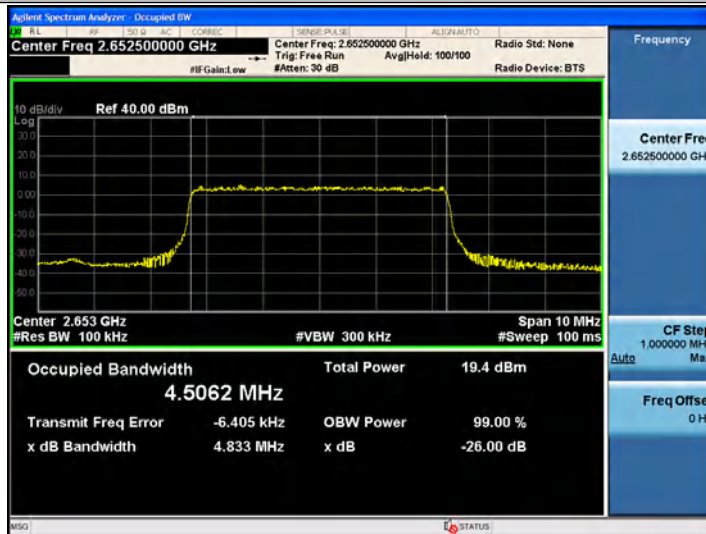

Band41_5MHz_16QAM_40265_25RB#0

Shenzhen Anbotek Compliance Laboratory Limited

Address: 1/F., Building D, Sogood Science and Technology Park, Sanwei Community, Hangcheng Street, Bao'an District, Shenzhen, Guangdong, China.

Tel: (86) 755-26066440 Fax: (86) 755-26014772 Email: service@anbotek.com

Hotline
400-003-0500
www.anbotek.com