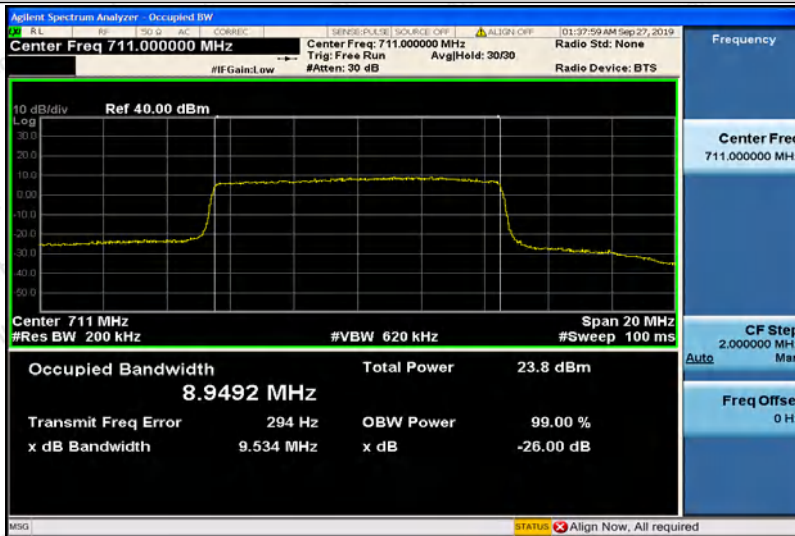

Hotline
400-003-0500
www.anbotek.com

Band12-10MHz-QPSK-23095-50RB#0-8.9935

Band12-10MHz-QPSK-23130-50RB#0-8.9492

Band12-10MHz-16QAM-23060-50RB#0-8.9426

Shenzhen Anbotek Compliance Laboratory Limited

Address: 1/F., Building D, Sogood Science and Technology Park, Sanwei Community, Hangcheng Street, Bao'an District, Shenzhen, Guangdong, China.
 Tel: (86) 755-26066440 Fax: (86) 755-26014772 Email: service@anbotek.com