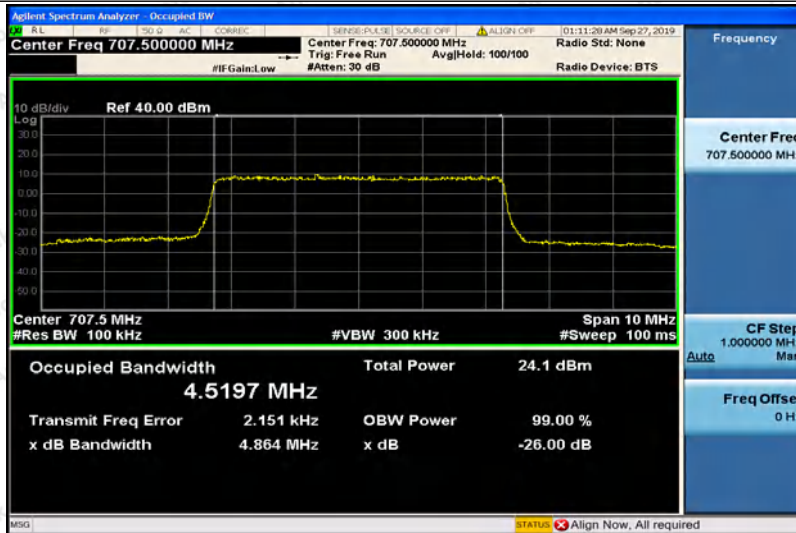

Band12-5MHz-16QAM-23155-25RB#0-4.4963