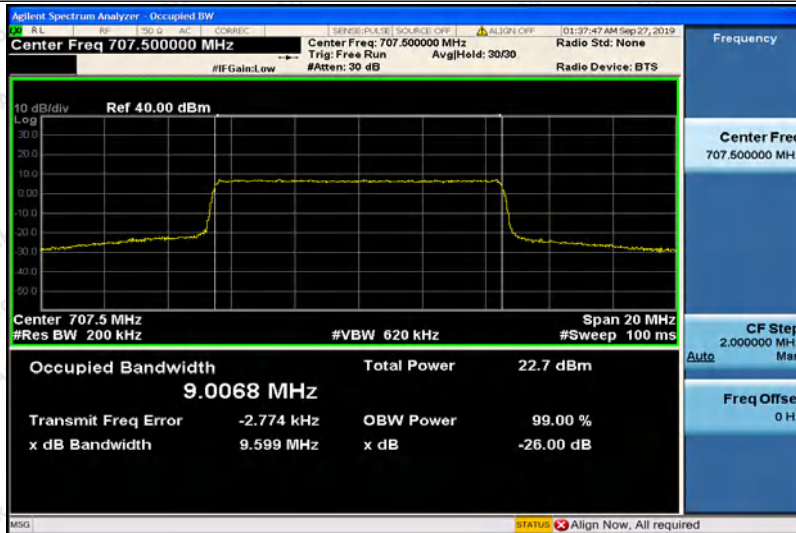

Band12-10MHz-16QAM-23130-50RB#0-8.9392