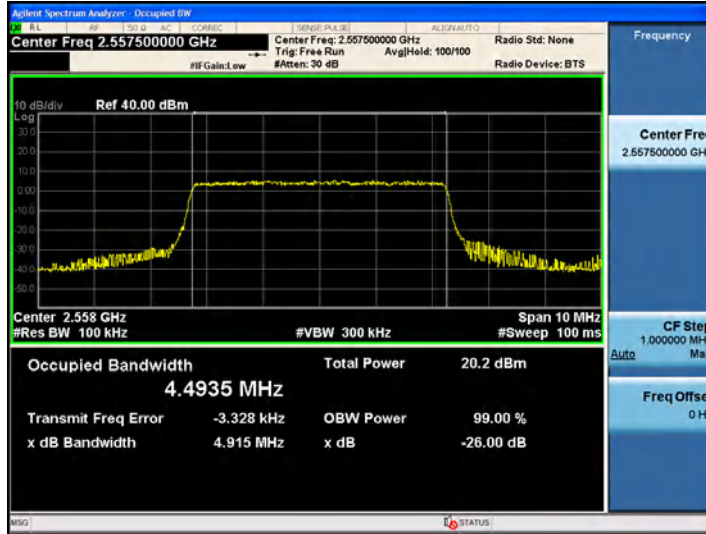

Band41_5MHz_QPSK_40690_25RB#0