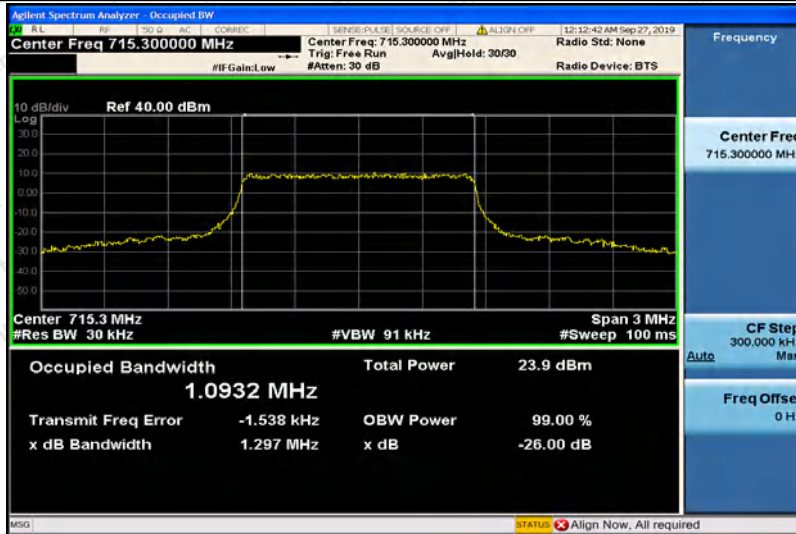

Hotline
400-003-0500
www.anbotek.com

Band12-1.4MHz-16QAM-23095-6RB#0-1.0927

Band12-1.4MHz-16QAM-23173-6RB#0-1.0932

Band12-3MHz-QPSK-23025-15RB#0-2.6968

Shenzhen Anbotek Compliance Laboratory Limited

Address: 1/F., Building D, Sogood Science and Technology Park, Sanwei Community, Hangcheng Street, Bao'an District, Shenzhen, Guangdong, China.
Tel: (86) 755-26066440 Fax: (86) 755-26014772 Email: service@anbotek.com