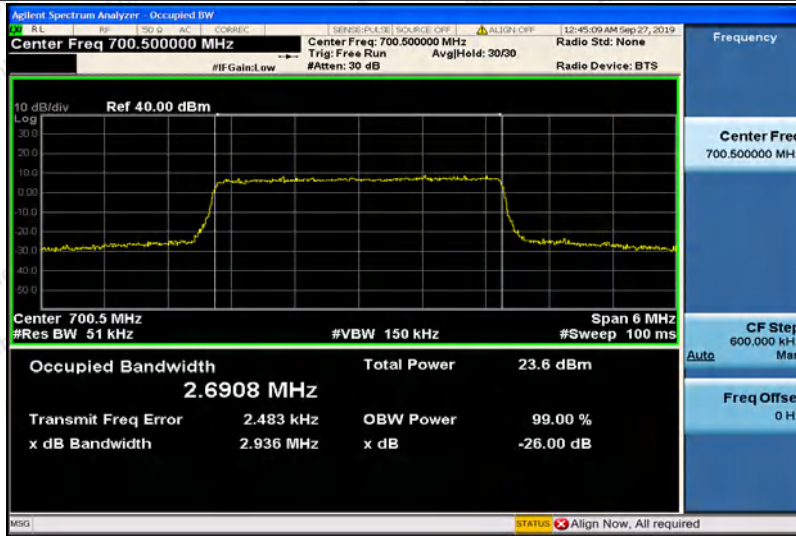

Band12-3MHz-16QAM-23095-15RB#0-2.6934