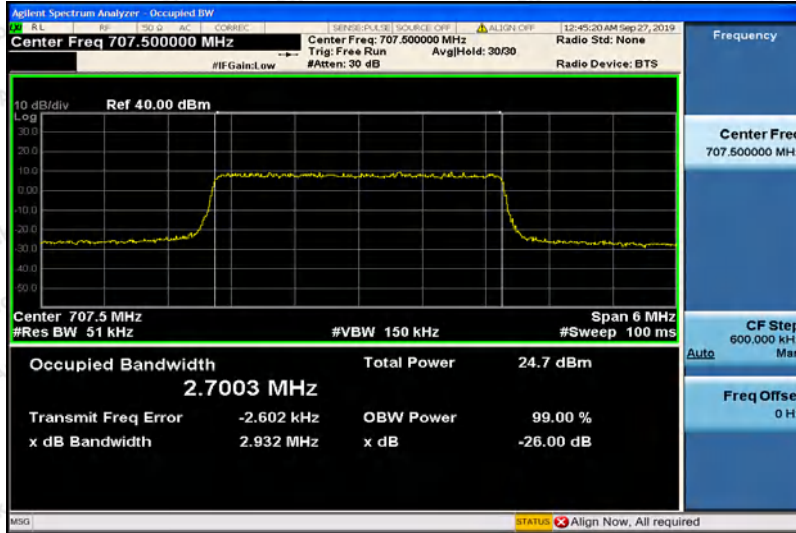

Band12-3MHz-QPSK-23165-15RB#0-2.6969