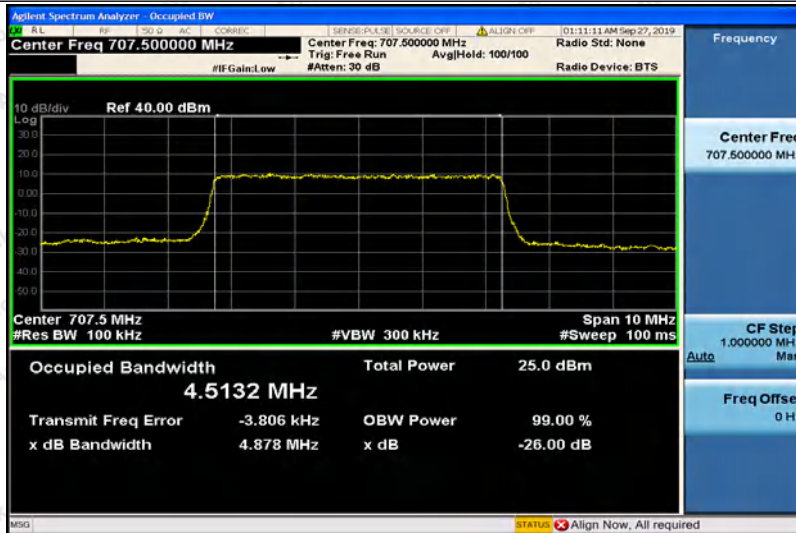

Hotline
 400-003-0500
 www.anbotek.com

Band12-5MHz-QPSK-23095-25RB#0-4.5132

Band12-5MHz-QPSK-23155-25RB#0-4.4937

Band12-5MHz-16QAM-23035-25RB#0-4.4920

Shenzhen Anbotek Compliance Laboratory Limited

Address: 1/F., Building D, Sogood Science and Technology Park, Sanwei Community, Hangcheng Street, Bao'an District, Shenzhen, Guangdong, China.