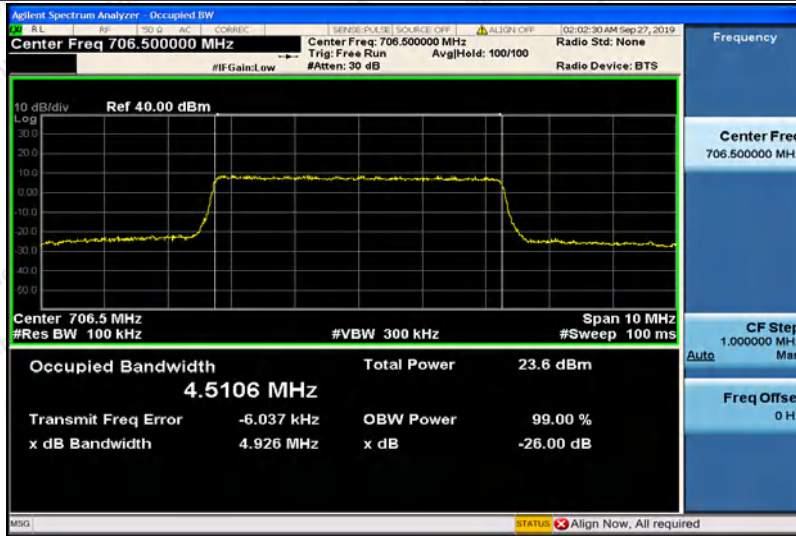

Band17-5MHz-16QAM-23790-25RB#0-4.5068