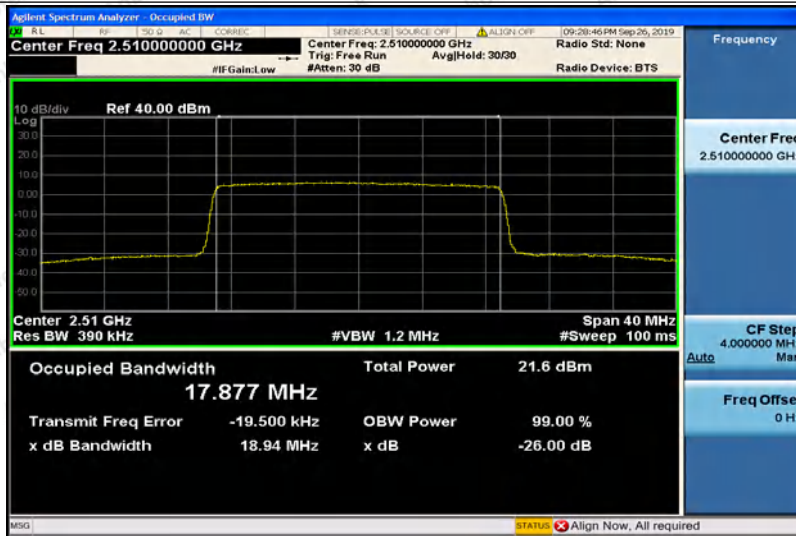

Band7-20MHz-16QAM-21100-100RB#0-17.894