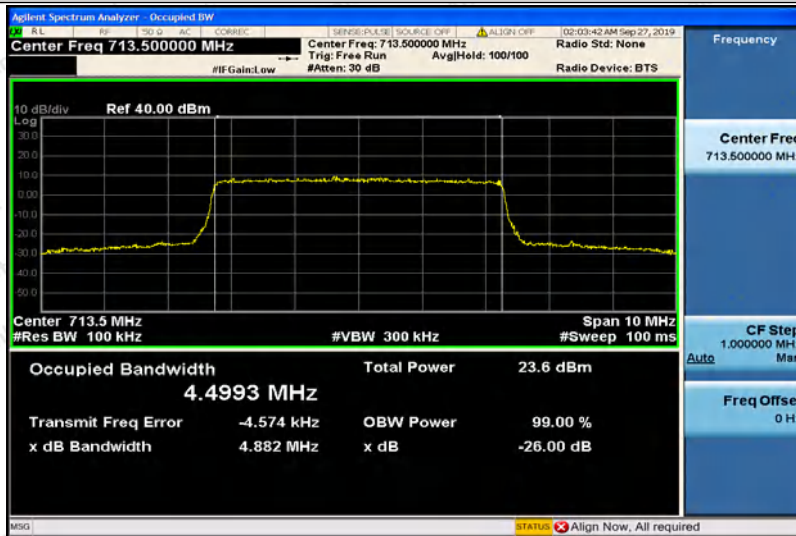

Hotline
 400-003-0500
 www.anbotek.com

Band17-5MHz-16QAM-23790-25RB#0-4.5068

Band17-5MHz-16QAM-23825-25RB#0-4.4993

Band17-10MHz-QPSK-23780-50RB#0-9.0013

Shenzhen Anbotek Compliance Laboratory Limited

Address: 1/F., Building D, Sogood Science and Technology Park, Sanwei Community, Hangcheng Street, Bao'an District, Shenzhen, Guangdong, China.
 Tel: (86) 755-26066440 Fax: (86) 755-26014772 Email: service@anbotek.com