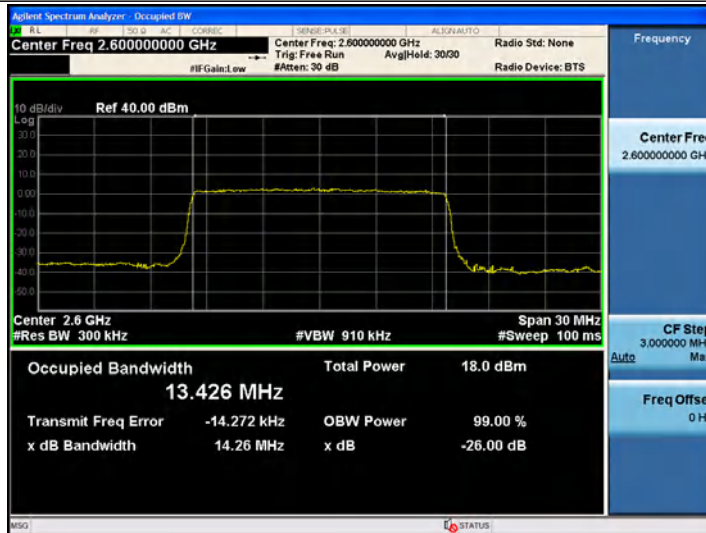

Band41_15MHz_16QAM_41165_75RB#0