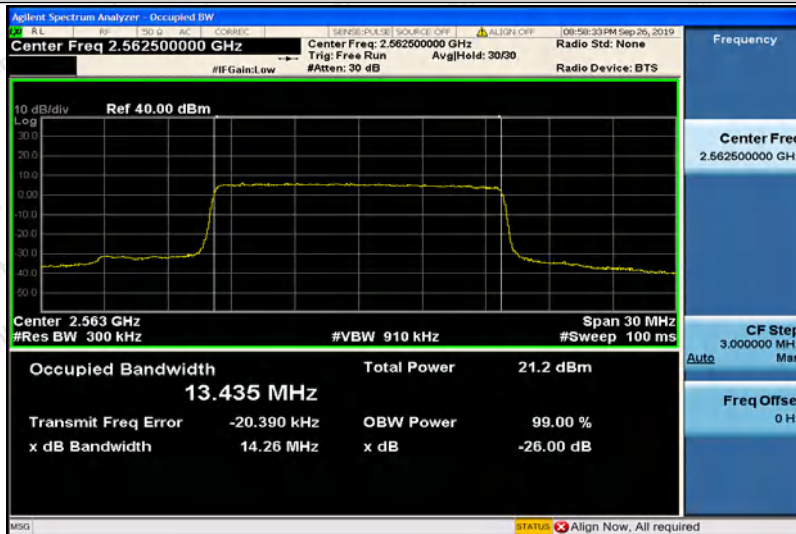

Band7-15MHz-16QAM-21100-75RB#0-13.442

Band7-15MHz-16QAM-21375-75RB#0-13.435

Band7-20MHz-QPSK-20850-100RB#0-17.883

Shenzhen Anbotek Compliance Laboratory Limited

Address: 1/F., Building D, Sogood Science and Technology Park, Sanwei Community, Hangcheng Street, Bao'an District, Shenzhen, Guangdong, China.