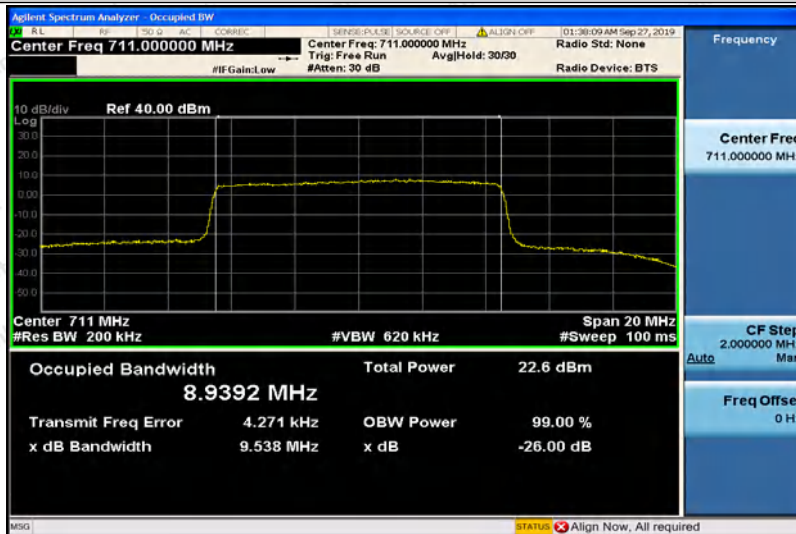

Band17-5MHz-QPSK-23755-25RB#0-4.5055

Shenzhen Anbotek Compliance Laboratory Limited

Address: 1/F., Building D, Sogood Science and Technology Park, Sanwei Community, Hangcheng Street, Bao'an District, Shenzhen, Guangdong, China.

Tel: (86) 755-26066440 Fax: (86) 755-26014772 Email: service@anbotek.com

Hotline
400-003-0500
www.anbotek.com