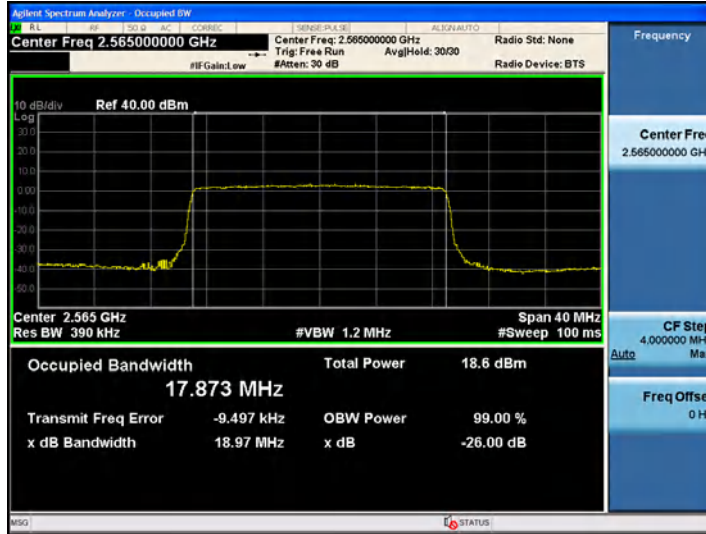

Band41_20MHz_QPSK_40690_100RB#0