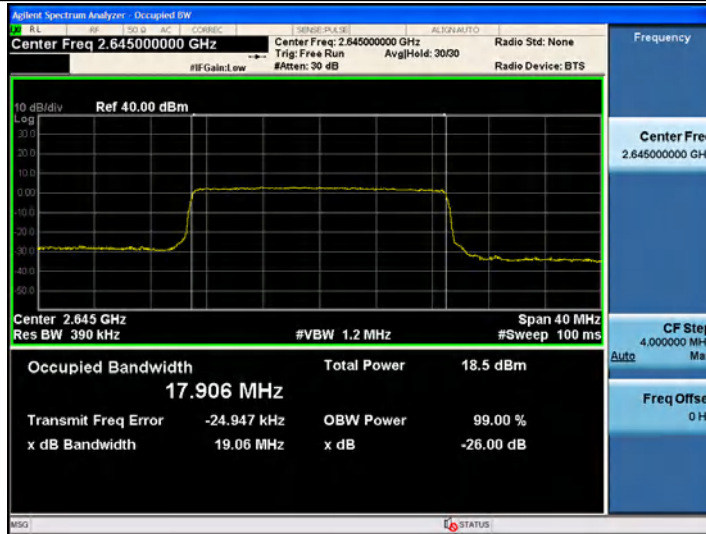

Band41_20MHz_16QAM_40340_100RB#0

Shenzhen Anbotek Compliance Laboratory Limited

Address: 1/F., Building D, Sogood Science and Technology Park, Sanwei Community, Hangcheng Street, Bao'an District, Shenzhen, Guangdong, China.

Tel: (86) 755-26066440 Fax: (86) 755-26014772 Email: service@anbotek.com

Hotline
400-003-0500
www.anbotek.com