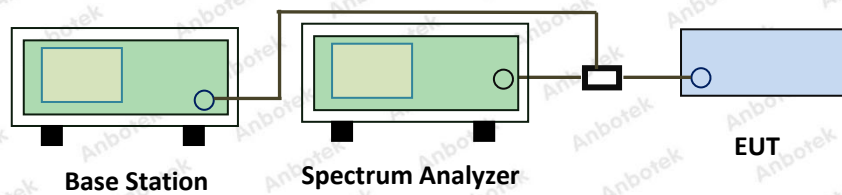

7.2. Test Setup

7.3. Test Procedure

1. The RF output of the transceiver was connected to a spectrum analyzer through appropriate attenuation.
2. The resolution bandwidth of the spectrum analyzer was set at 1MHz, sufficient scans were taken to show the out of band Emissions if any up to 10th harmonic.
3. For the out of band: Set the RBW= 1MHz, VBW = 3MHz, Start=30MHz, Stop= 10th harmonic.