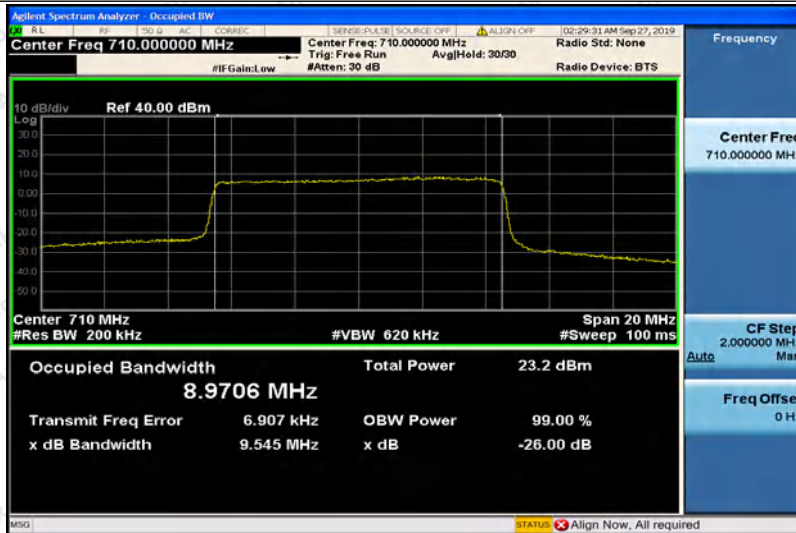

Band17-10MHz-QPSK-23800-50RB#0-8.9598