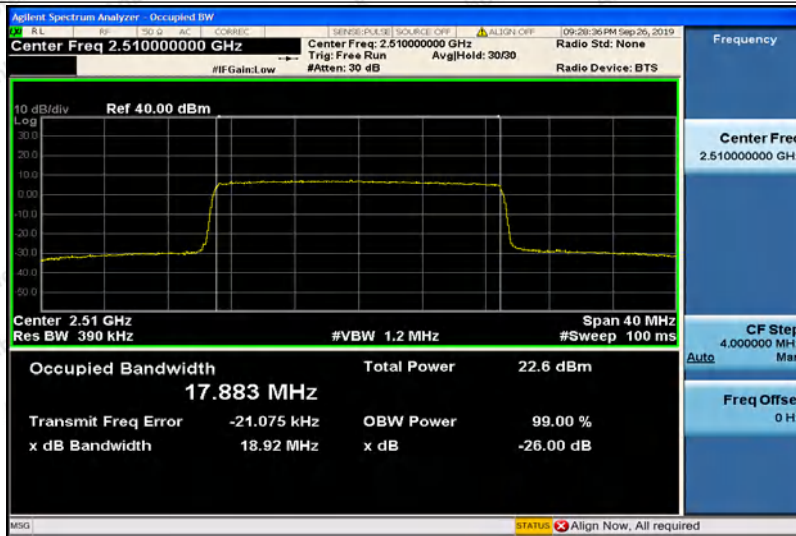

Band7-20MHz-QPSK-21100-100RB#0-17.885