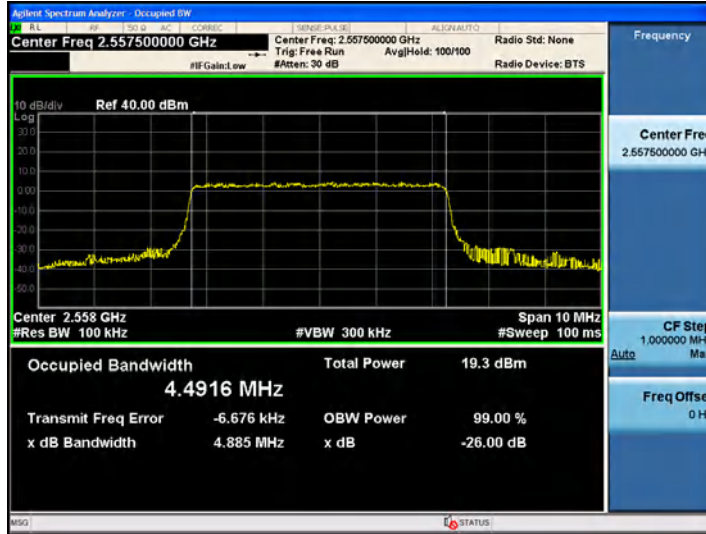

Band41_5MHz_16QAM_40690_25RB#0