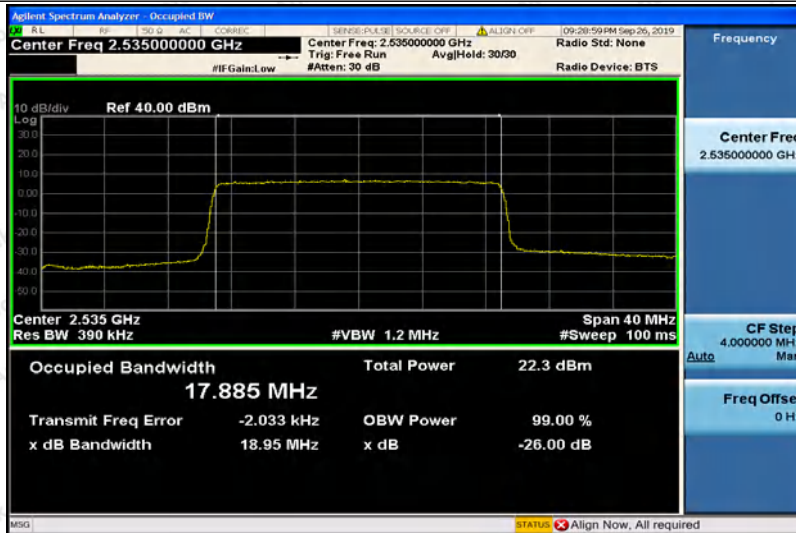

Band7-20MHz-QPSK-21350-100RB#0-17.897