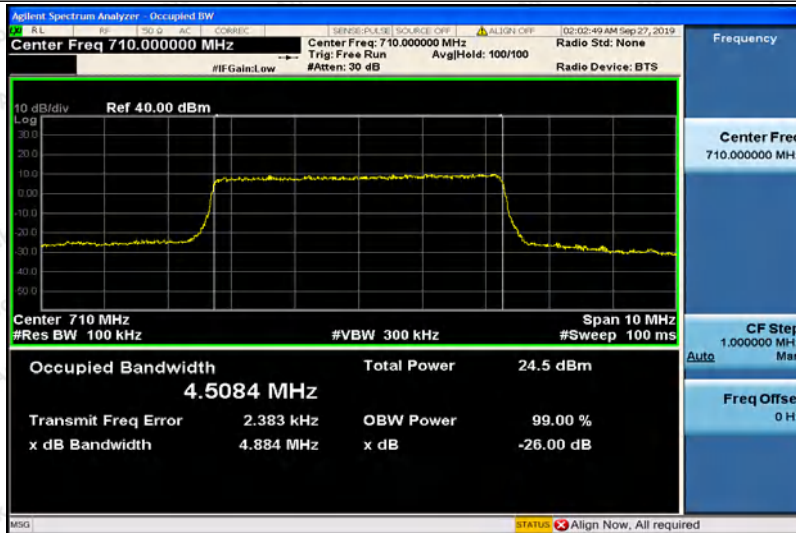

Band17-5MHz-QPSK-23825-25RB#0-4.4904