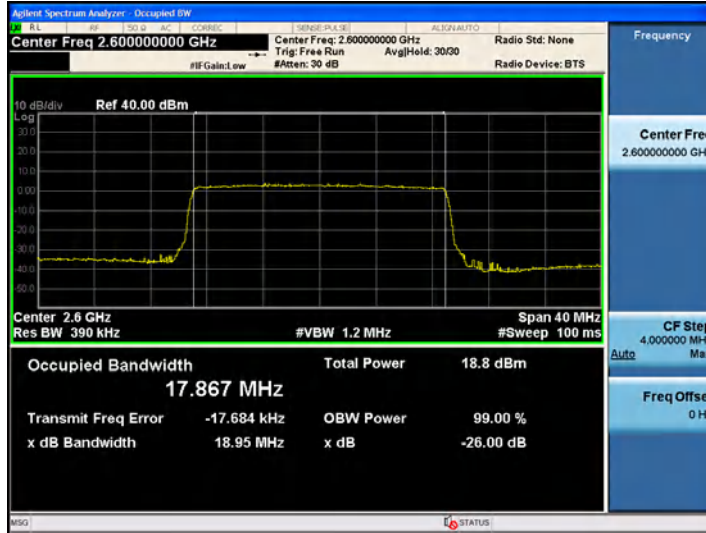

Band41_20MHz_QPSK_41140_100RB#0