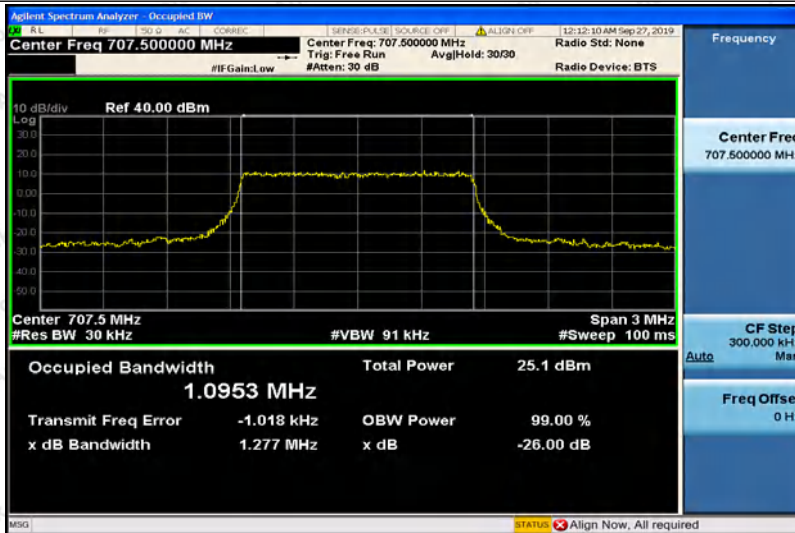

Band12-1.4MHz-QPSK-23173-6RB#0-1.0913