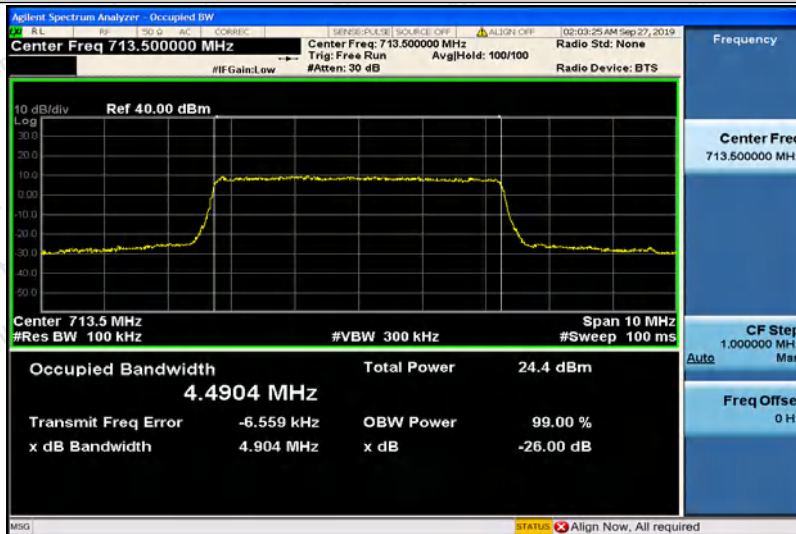

Tel: (86) 755-26066440 Fax: (86) 755-26014772 Email: service@anbotek.com

Hotline
 400-003-0500
 www.anbotek.com

Band17-5MHz-QPSK-23790-25RB#0-4.5054

Band17-5MHz-QPSK-23825-25RB#0-4.4904

Band17-5MHz-16QAM-23755-25RB#0-4.5106