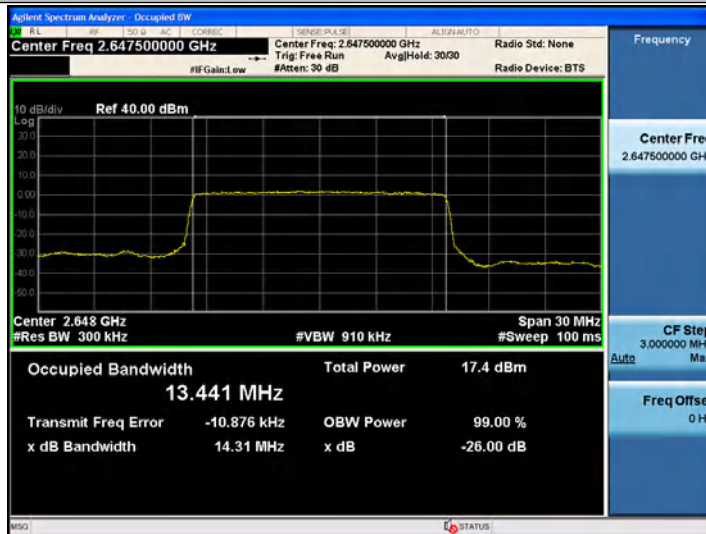

Band41_20MHz_QPSK_40340_100RB#0

Shenzhen Anbotek Compliance Laboratory Limited

Address: 1/F., Building D, Sogood Science and Technology Park, Sanwei Community, Hangcheng Street, Bao'an District, Shenzhen, Guangdong, China.

Tel: (86) 755-26066440 | Fax: (86) 755-26014772 | Email: service@anbotek.com

Hotline
400-003-0500
www.anbotek.com