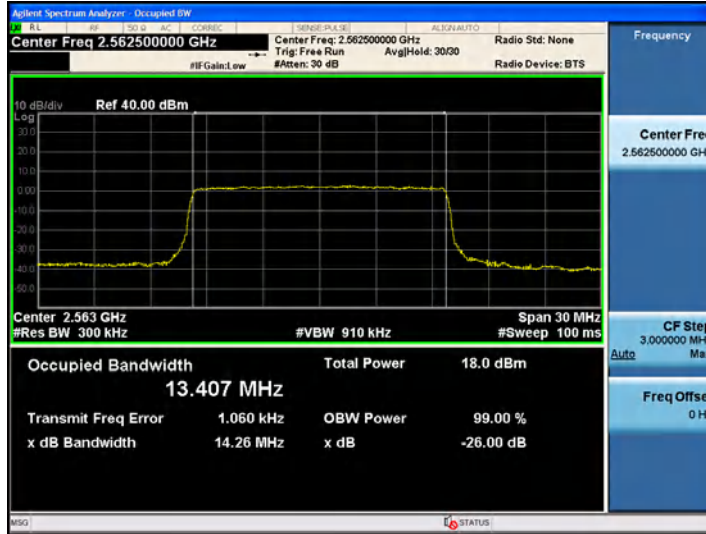

Band41_15MHz_16QAM_40690_75RB#0