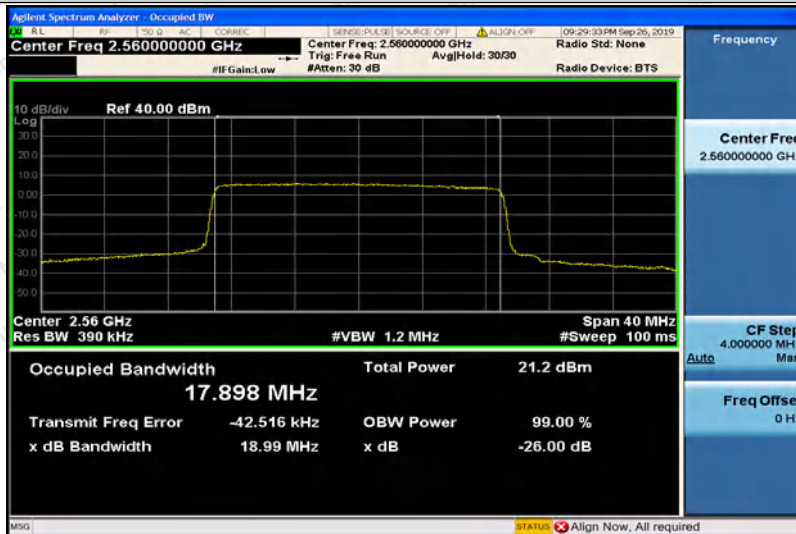

Hotline 400-003-0500
www.anbotek.com

Band7-20MHz-16QAM-21100-100RB#0-17.894

Band7-20MHz-16QAM-21350-100RB#0-17.898

Band12-1.4MHz-QPSK-23017-6RB#0-1.0915

Shenzhen Anbotek Compliance Laboratory Limited

Address: 1/F., Building D, Sogood Science and Technology Park, Sanwei Community, Hangcheng Street, Bao'an District, Shenzhen, Guangdong, China.