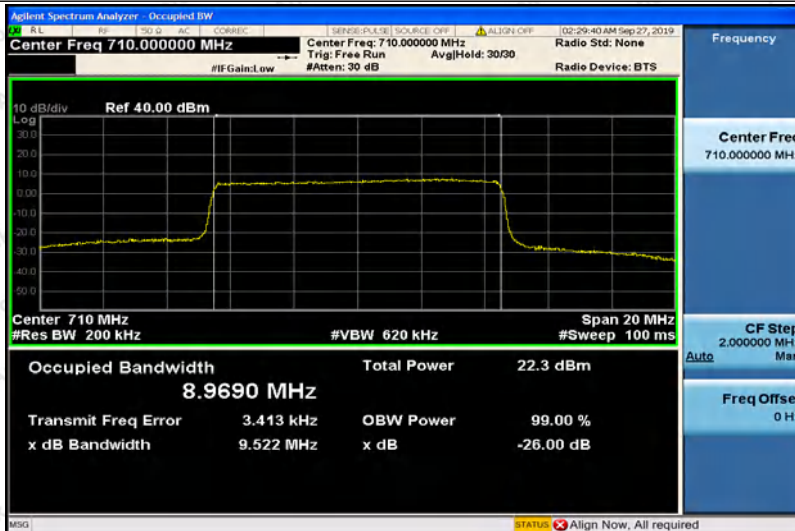

Band17-10MHz-16QAM-23800-50RB#0-8.9496