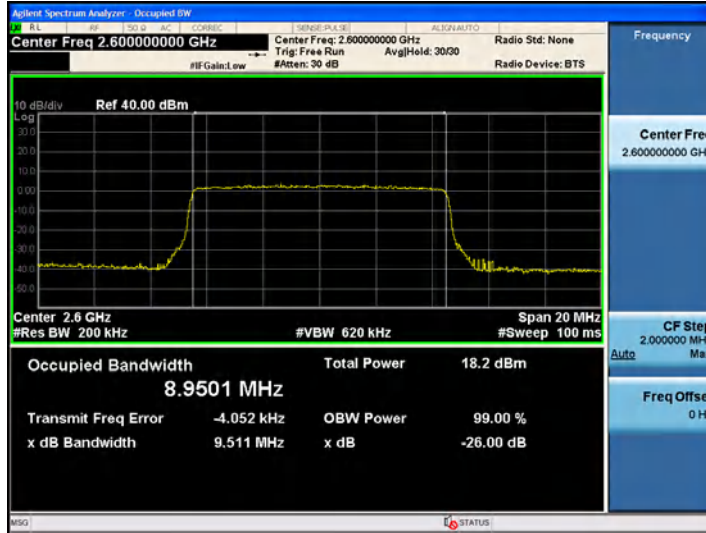

Hotline
400-003-0500
www.anbotek.com

Band41_10MHz_16QAM_40690_50RB#0

Band41_10MHz_16QAM_41190_50RB#0

Band41_15MHz_QPSK_40315_75RB#0

Shenzhen Anbotek Compliance Laboratory Limited

Address: 1/F., Building D, Sogood Science and Technology Park, Sanwei Community, Hangcheng Street, Bao'an District, Shenzhen, Guangdong, China.