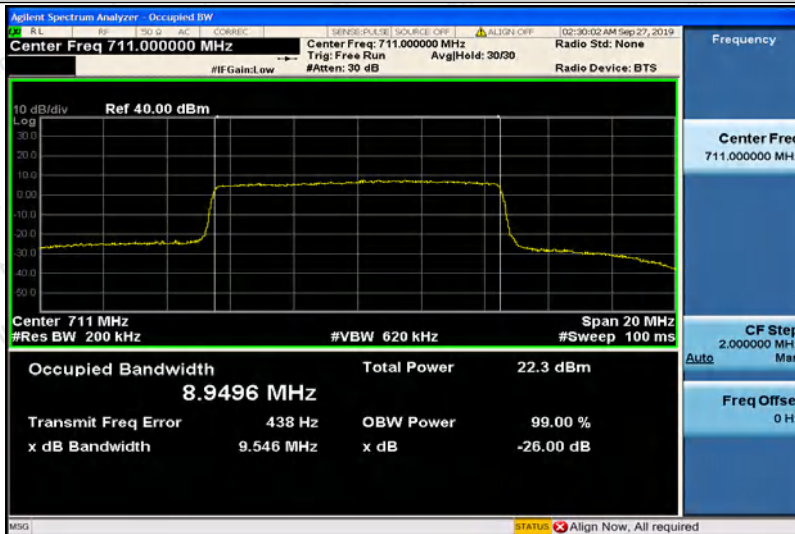

Band41_5MHz_QPSK_40265_25RB#0

Shenzhen Anbotek Compliance Laboratory Limited

Address: 1/F., Building D, Sogood Science and Technology Park, Sanwei Community, Hangcheng Street, Bao'an District, Shenzhen, Guangdong, China.

Tel: (86) 755-26066440 Fax: (86) 755-26014772 Email: service@anbotek.com

Hotline
400-003-0500
www.anbotek.com