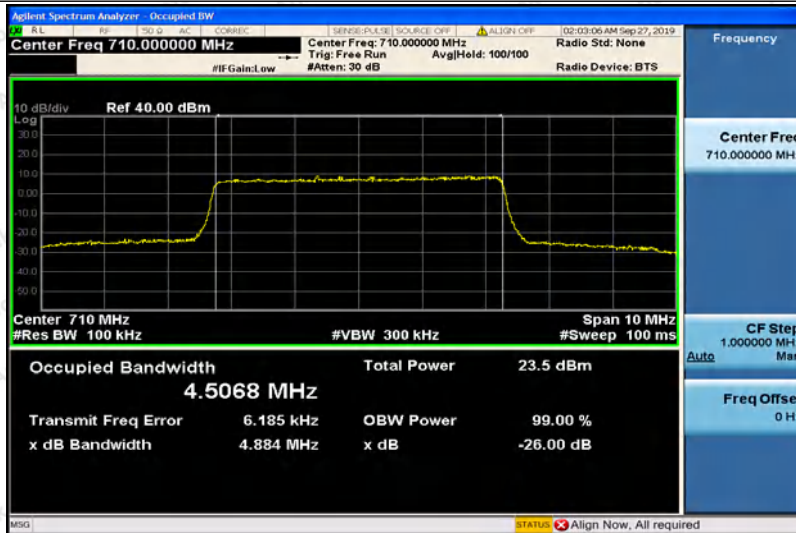

Band17-5MHz-16QAM-23825-25RB#0-4.4993