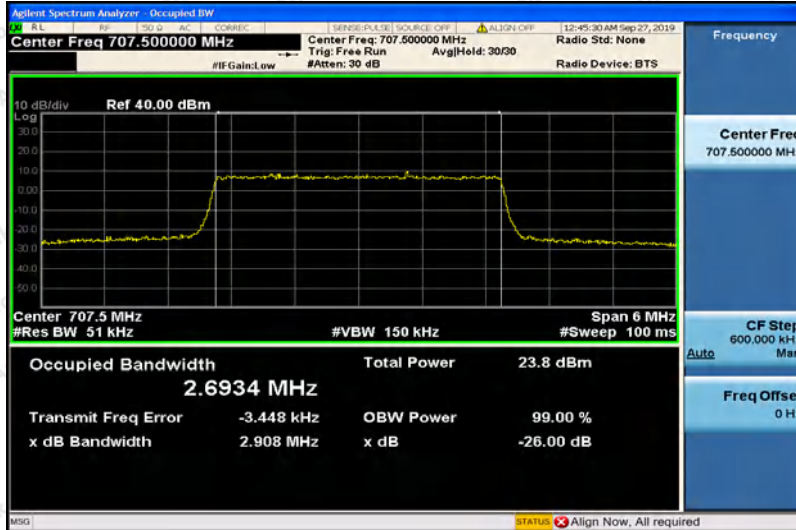

Band12-3MHz-16QAM-23165-15RB#0-2.6942