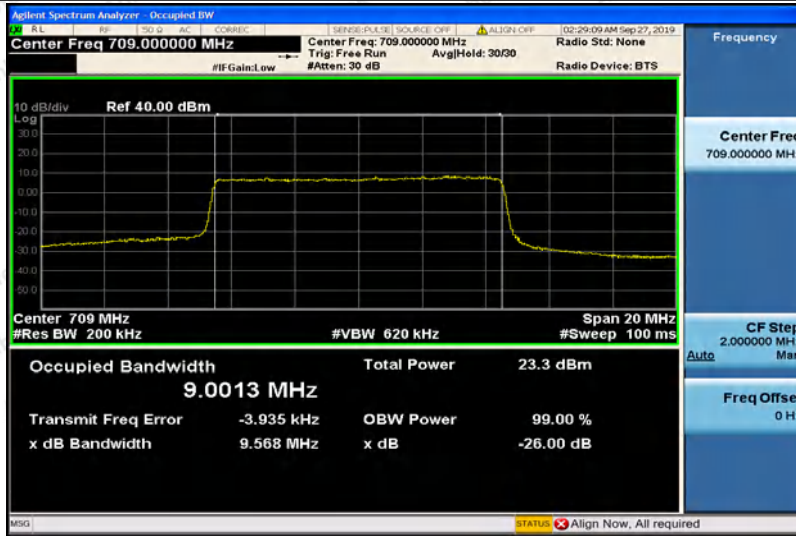

Band17-10MHz-QPSK-23790-50RB#0-8.9706