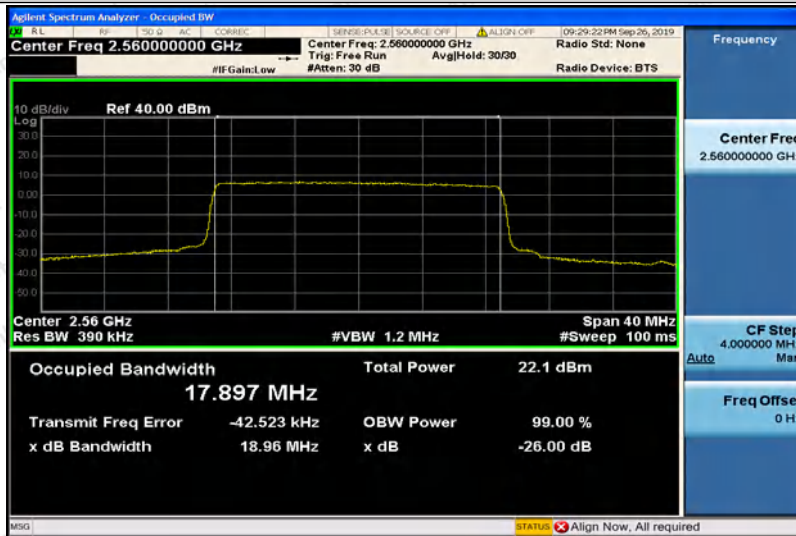

Band7-20MHz-16QAM-20850-100RB#0-17.877

Shenzhen Anbotek Compliance Laboratory Limited

Address: 1/F., Building D, Sogood Science and Technology Park, Sanwei Community, Hangcheng Street, Bao'an District, Shenzhen, Guangdong, China.

Tel: (86) 755-26066440 Fax: (86) 755-26014772 Email: service@anbotek.com

Hotline 400-003-0500
www.anbotek.com