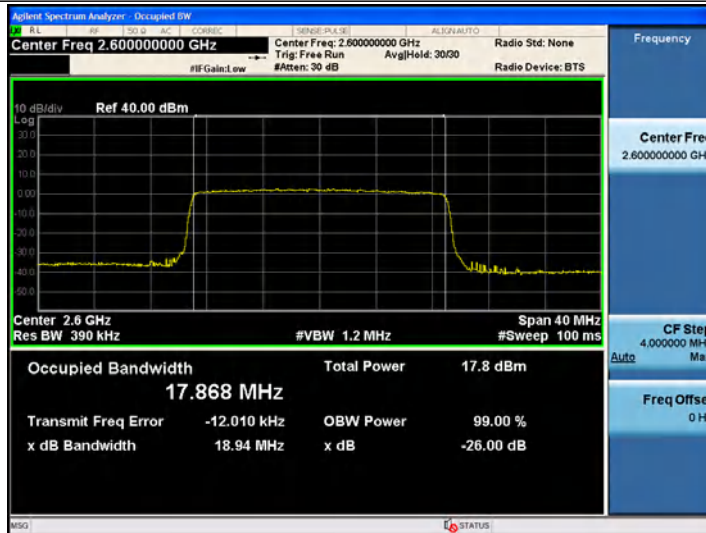

Hotline
400-003-0500
www.anbotek.com

Band41_20MHz_16QAM_40690_100RB#0

Band41_20MHz_16QAM_41140_100RB#0

7. Spurious Emissions at Antenna Terminals

7.1. Test Standard and Limit

The mean power of emissions must be attenuated below the mean power of the unmodulated carrier (P) on any frequency outside the frequency band by at least $(43 + 10 \log P)$ dB, in this case, -13dBm.