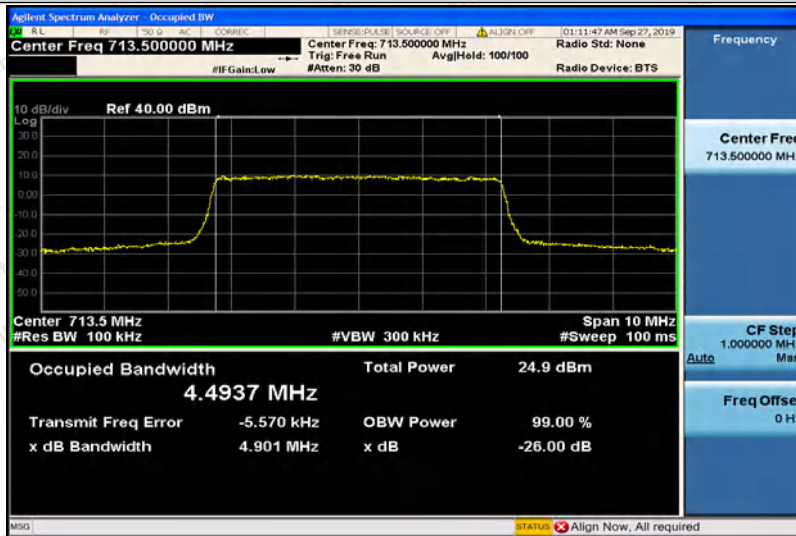

Hotline
 400-003-0500
 www.anbotek.com

Band12-5MHz-QPSK-23095-25RB#0-4.5132

Band12-5MHz-QPSK-23155-25RB#0-4.4937

Band12-5MHz-16QAM-23035-25RB#0-4.4920

Shenzhen Anbotek Compliance Laboratory Limited

Address: 1/F., Building D, Sogood Science and Technology Park, Sanwei Community, Hangcheng Street, Bao'an District, Shenzhen, Guangdong, China.