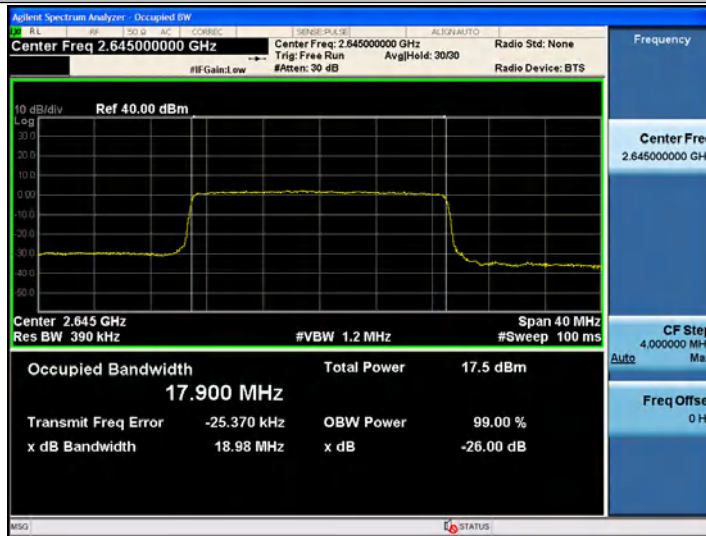

Hotline
400-003-0500
www.anbotek.com

Band41_20MHz_16QAM_40690_100RB#0

Band41_20MHz_16QAM_41140_100RB#0

7. Spurious Emissions at Antenna Terminals

7.1. Test Standard and Limit

The mean power of emissions must be attenuated below the mean power of the unmodulated carrier (P) on any frequency outside the frequency band by at least $(43 + 10 \log P)$ dB, in this case, -13dBm.