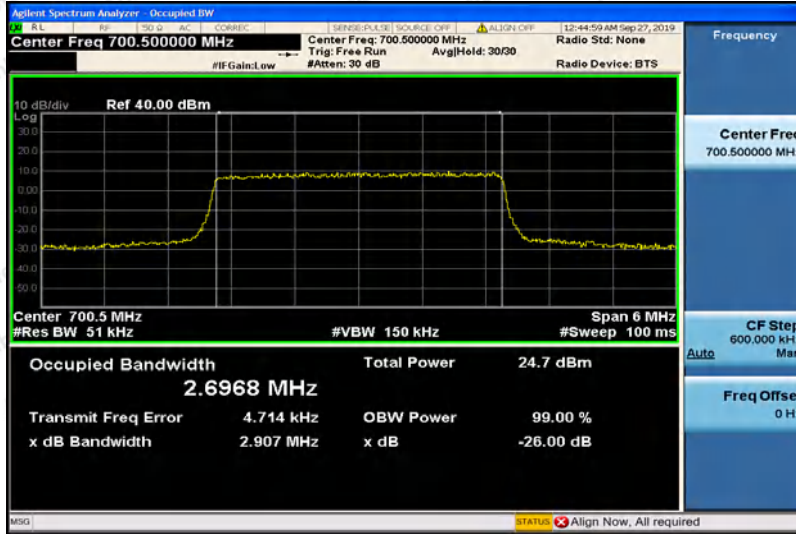

Band12-3MHz-QPSK-23095-15RB#0-2.7003