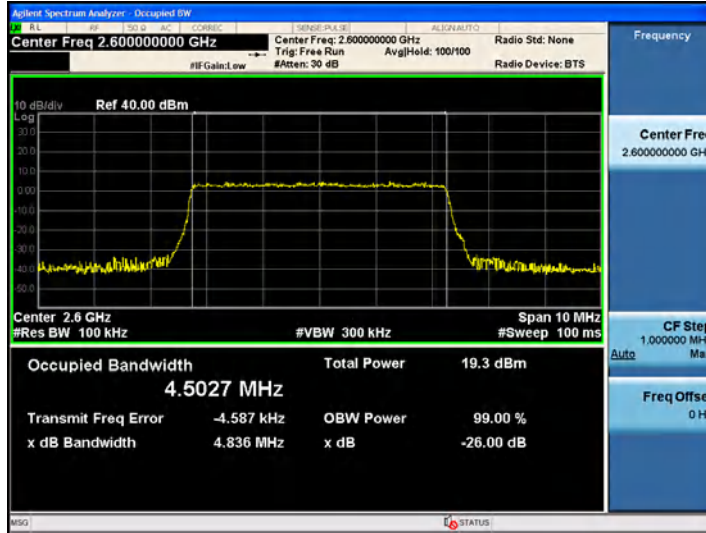

Band41_5MHz_16QAM_41215_25RB#0