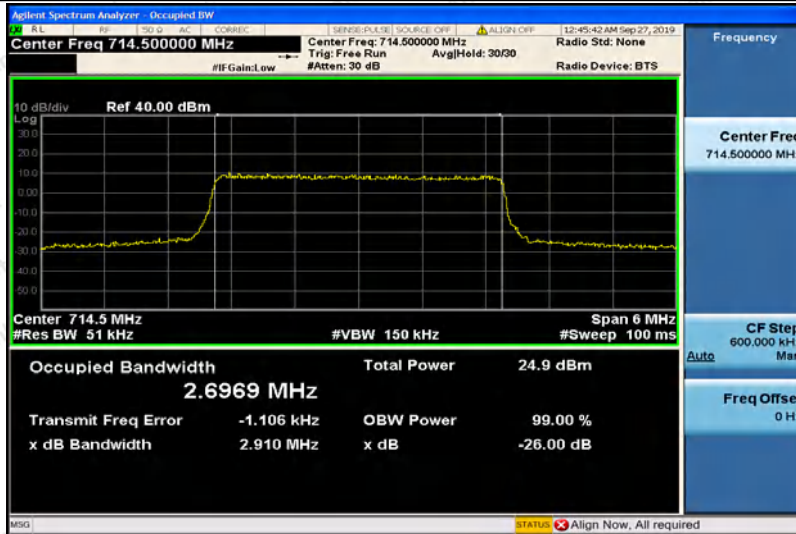

Band12-3MHz-16QAM-23025-15RB#0-2.6908

Shenzhen Anbotek Compliance Laboratory Limited

Address: 1/F., Building D, Sogood Science and Technology Park, Sanwei Community, Hangcheng Street, Bao'an District, Shenzhen, Guangdong, China.

Tel: (86) 755-26066440 Fax: (86) 755-26014772 Email: service@anbotek.com

Hotline
400-003-0500
www.anbotek.com