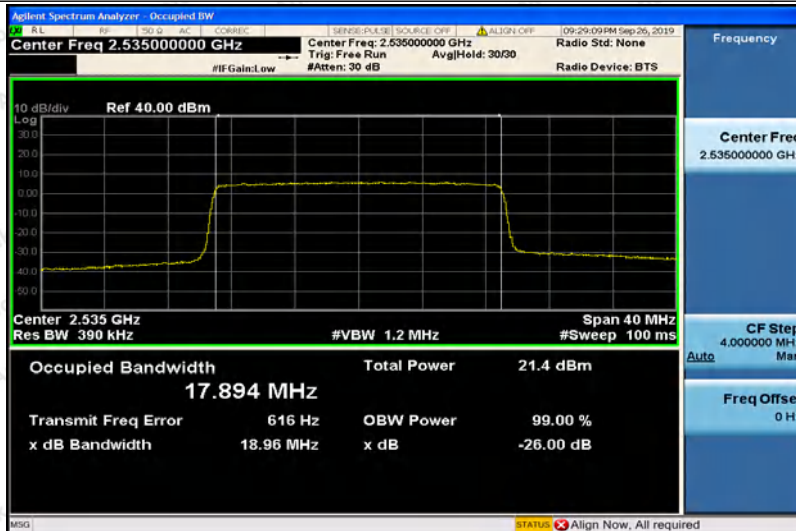

Hotline 400-003-0500
www.anbotek.com

Band7-20MHz-16QAM-21100-100RB#0-17.894

Band7-20MHz-16QAM-21350-100RB#0-17.898

Band12-1.4MHz-QPSK-23017-6RB#0-1.0915

Shenzhen Anbotek Compliance Laboratory Limited

Address: 1/F., Building D, Sogood Science and Technology Park, Sanwei Community, Hangcheng Street, Bao'an District, Shenzhen, Guangdong, China.