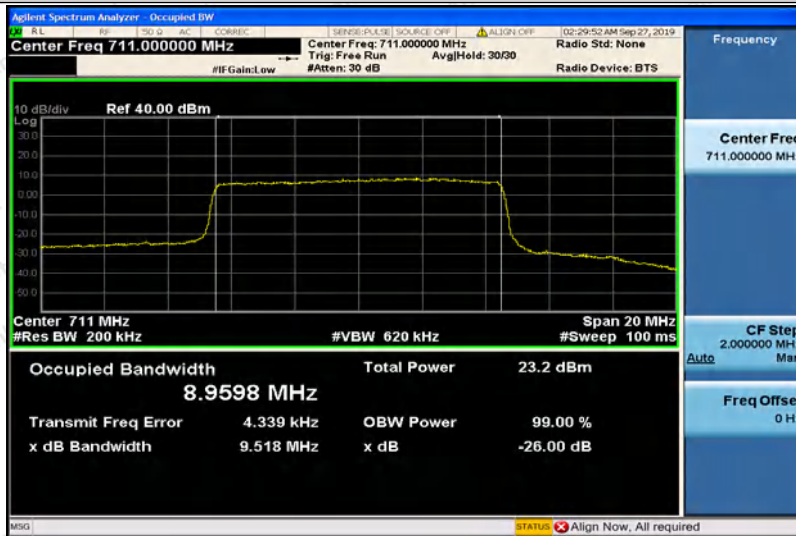

Band17-10MHz-16QAM-23780-50RB#0-8.9973

Shenzhen Anbotek Compliance Laboratory Limited

Address: 1/F., Building D, Sogood Science and Technology Park, Sanwei Community, Hangcheng Street, Bao'an District, Shenzhen, Guangdong, China.
Tel: (86) 755-26066440 Fax: (86) 755-26014772 Email: service@anbotek.com

Hotline
400-003-0500
www.anbotek.com