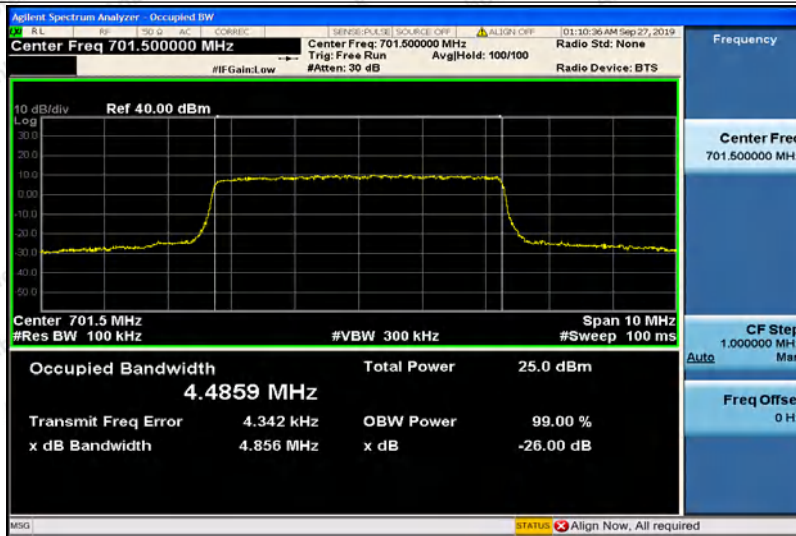

Band12-5MHz-QPSK-23095-25RB#0-4.5132