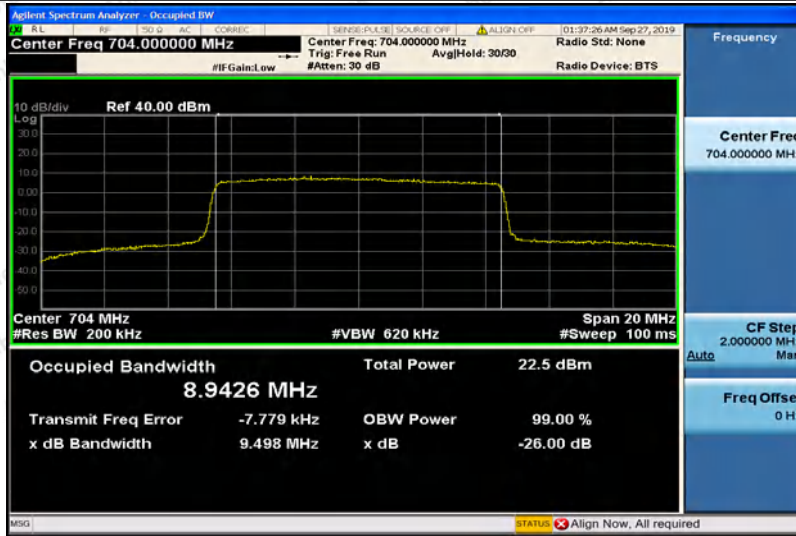

Band12-10MHz-16QAM-23095-50RB#0-9.0068