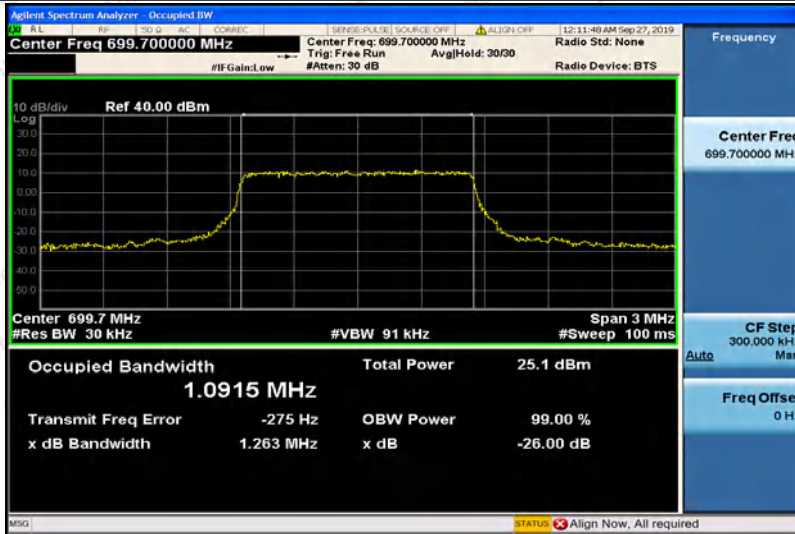

Band12-1.4MHz-QPSK-23095-6RB#0-1.0913