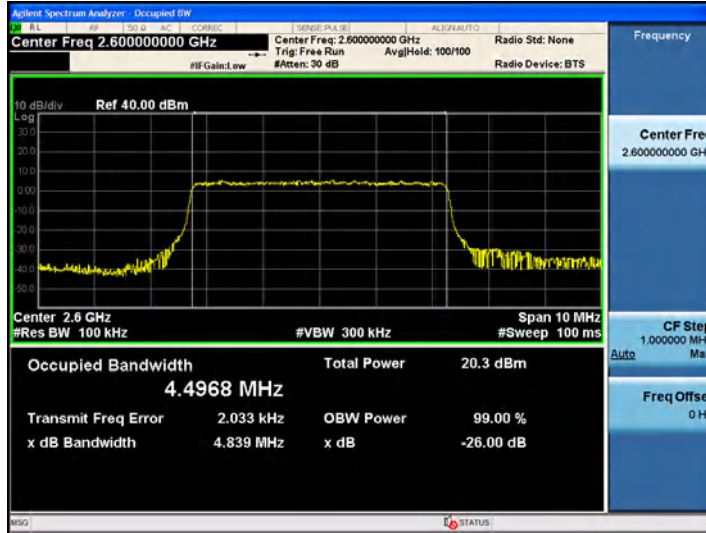

Band41_5MHz_QPSK_41215_25RB#0