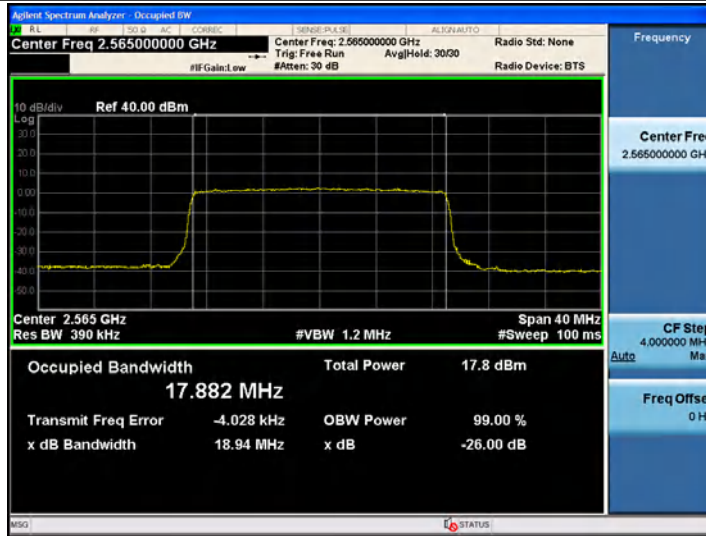

Band41_20MHz_16QAM_40690_100RB#0