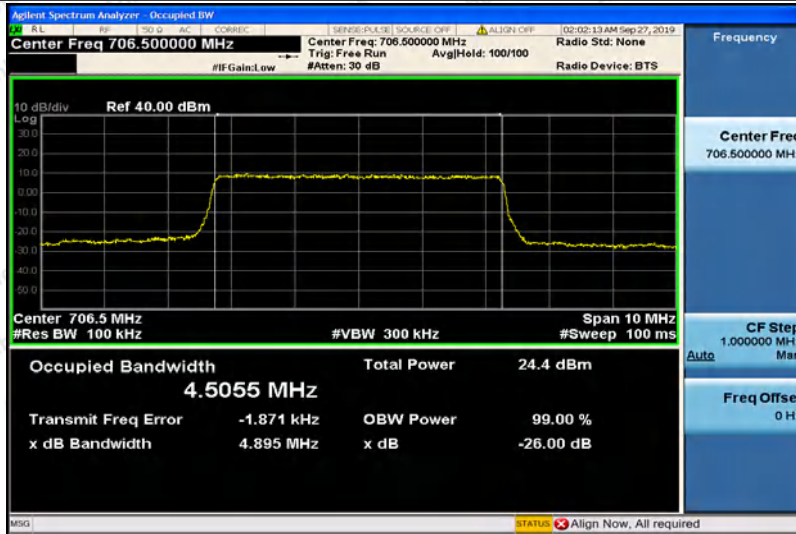

Band17-5MHz-QPSK-23790-25RB#0-4.5054