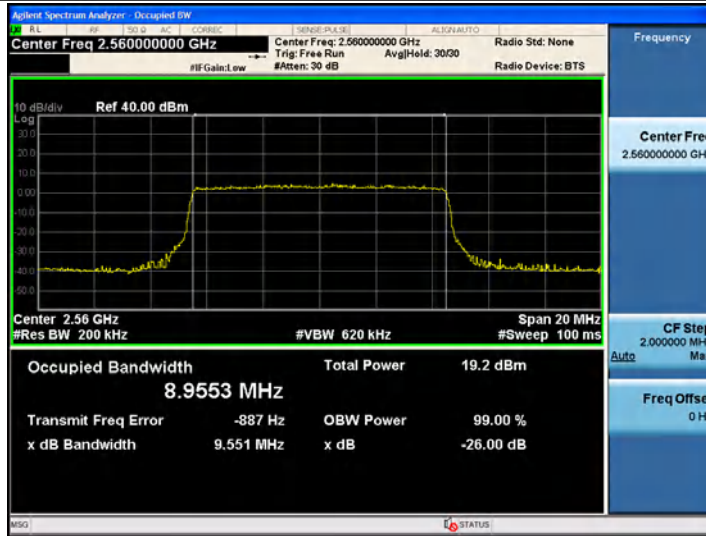

Band41_10MHz_QPSK_40690_50RB#0