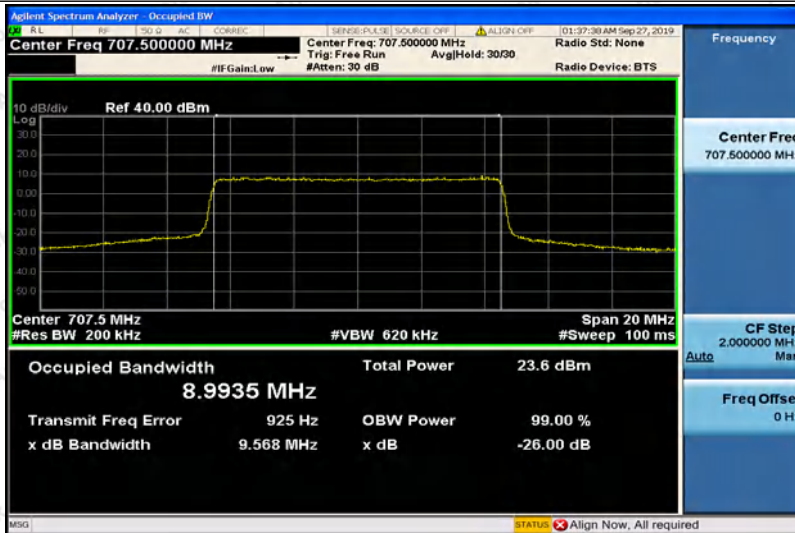

Hotline
400-003-0500
www.anbotek.com

Band12-10MHz-QPSK-23095-50RB#0-8.9935

Band12-10MHz-QPSK-23130-50RB#0-8.9492

Band12-10MHz-16QAM-23060-50RB#0-8.9426

Shenzhen Anbotek Compliance Laboratory Limited

Address: 1/F., Building D, Sogood Science and Technology Park, Sanwei Community, Hangcheng Street, Bao'an District, Shenzhen, Guangdong, China.
 Tel: (86) 755-26066440 Fax: (86) 755-26014772 Email: service@anbotek.com