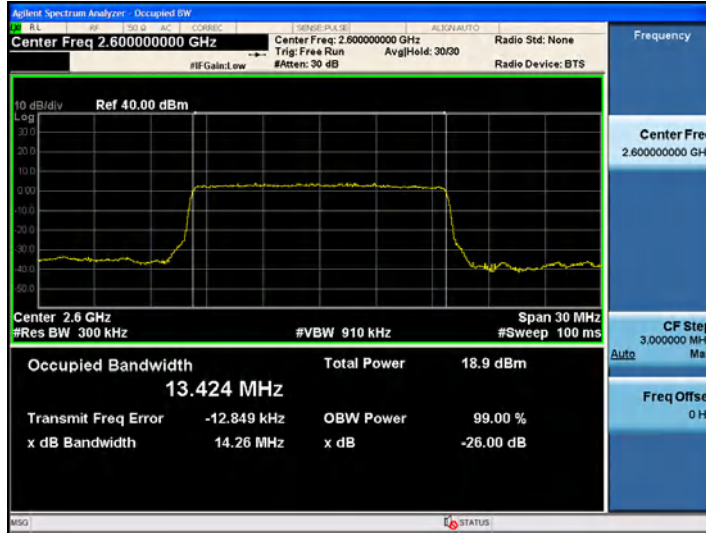

Band41_15MHz_QPSK_41165_75RB#0