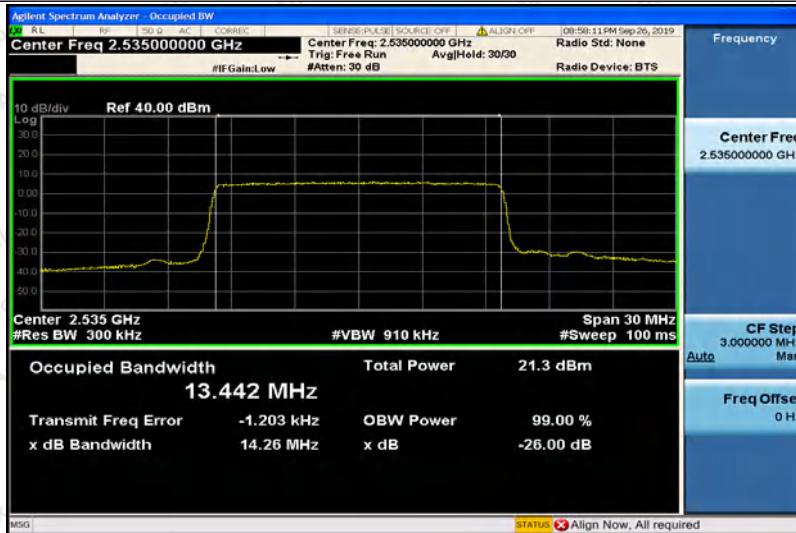

Band7-15MHz-16QAM-21100-75RB#0-13.442

Band7-15MHz-16QAM-21375-75RB#0-13.435

Band7-20MHz-QPSK-20850-100RB#0-17.883

Shenzhen Anbotek Compliance Laboratory Limited

Address: 1/F., Building D, Sogood Science and Technology Park, Sanwei Community, Hangcheng Street, Bao'an District, Shenzhen, Guangdong, China.