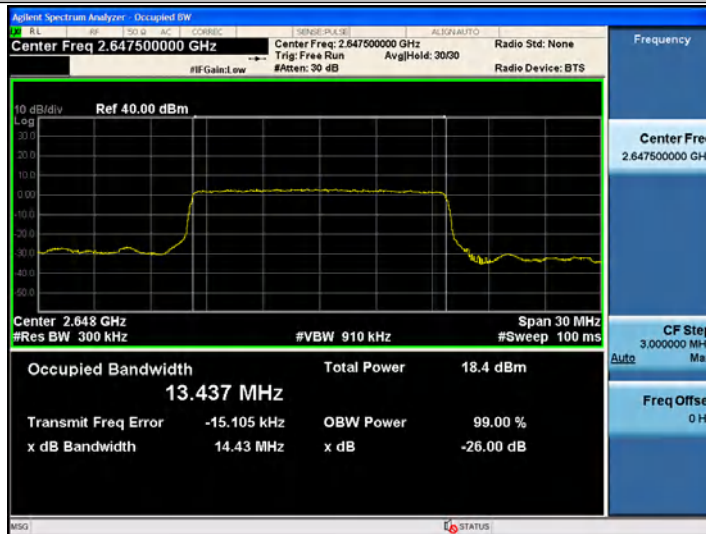

Band41_15MHz_16QAM_40315_75RB#0

Shenzhen Anbotek Compliance Laboratory Limited

Address: 1/F., Building D, Sogood Science and Technology Park, Sanwei Community, Hangcheng Street, Bao'an District, Shenzhen, Guangdong, China.

Tel: (86) 755-26066440 Fax: (86) 755-26014772 Email: service@anbotek.com

Hotline
400-003-0500
www.anbotek.com