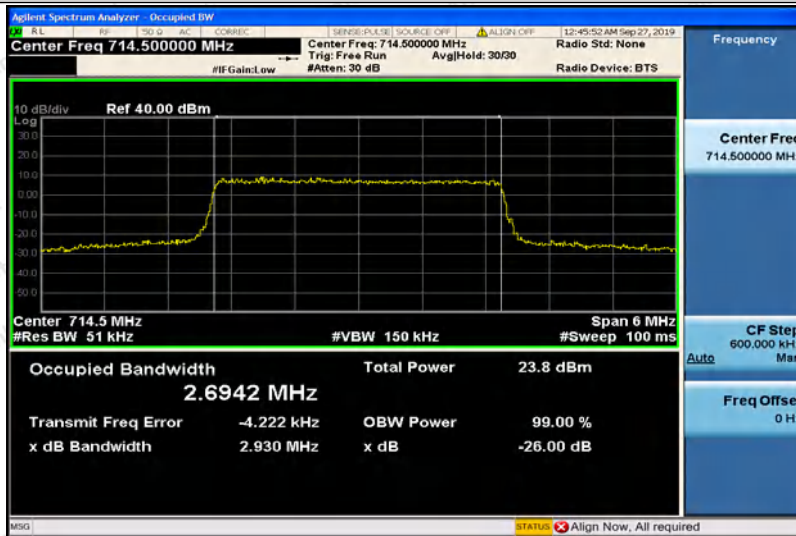

Band12-5MHz-QPSK-23035-25RB#0-4.4859

Shenzhen Anbotek Compliance Laboratory Limited

Address: 1/F., Building D, Sogood Science and Technology Park, Sanwei Community, Hangcheng Street, Bao'an District, Shenzhen, Guangdong, China.

Tel: (86) 755-26066440 Fax: (86) 755-26014772 Email: service@anbotek.com

Hotline
400-003-0500
www.anbotek.com