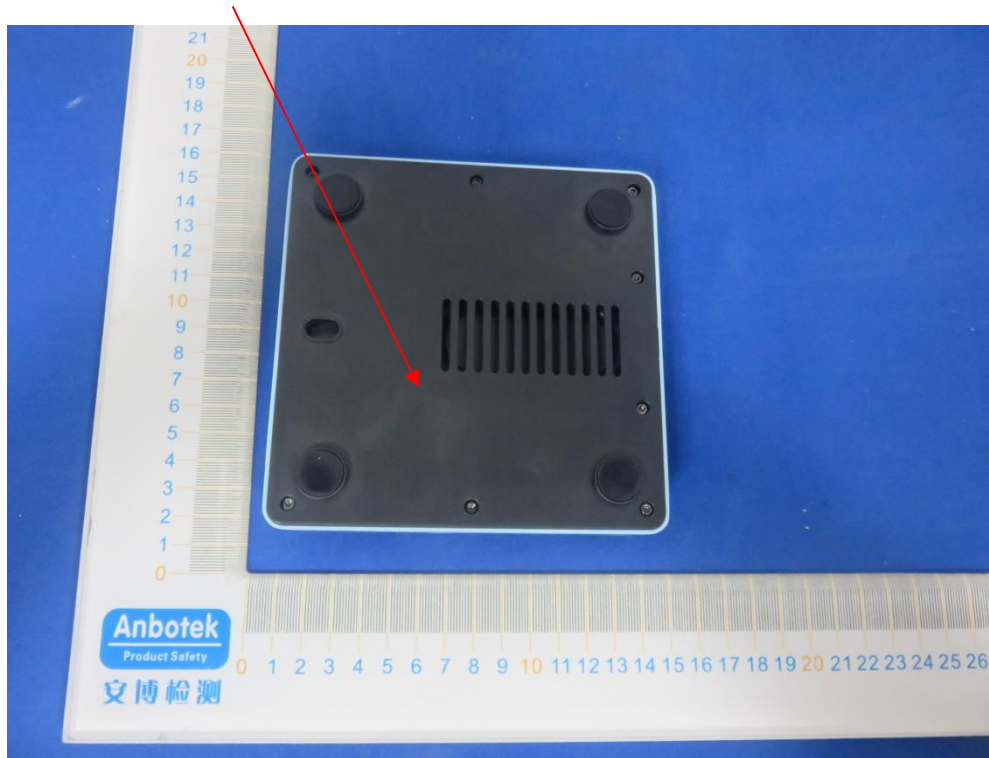

Label Location On EUT

Label

Product Name: Inspiration Mini Player

Model No.: MLP-W

FCC ID: 2AUKG-MLPW

This device complies with Part 15 of the FCC Rules. Operation is subject to the following two conditions: