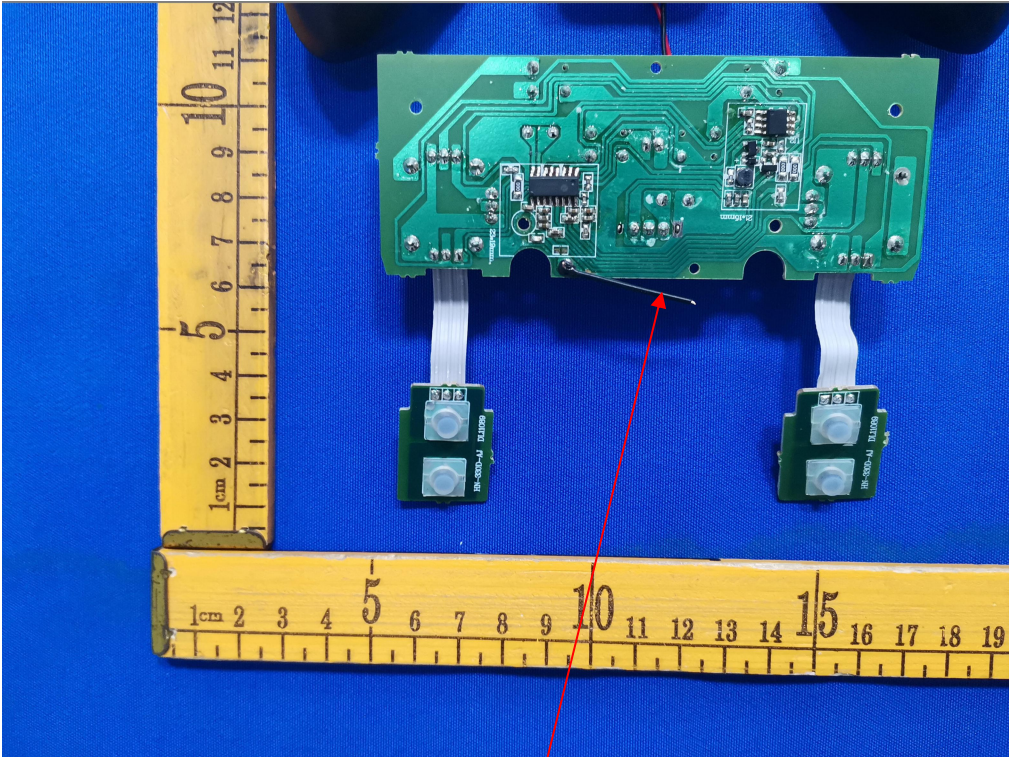

Internal Photos of EUT

Model No: 28005

Antenna