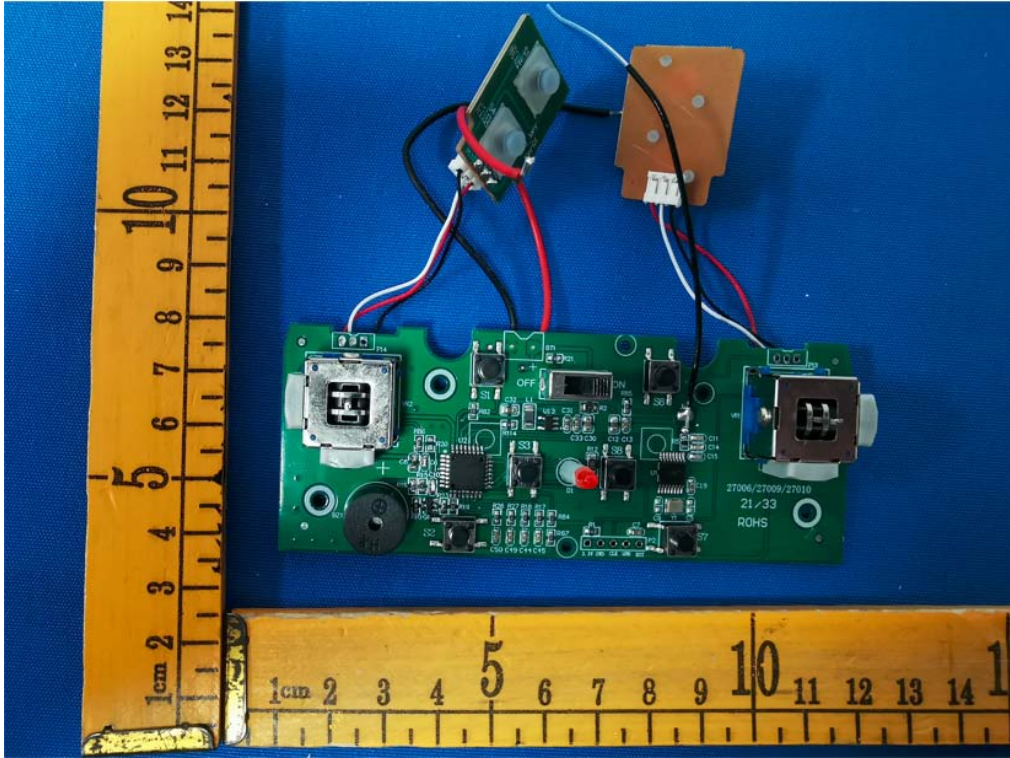

Internal Photos of EUT

Model No: 27009

Antenna