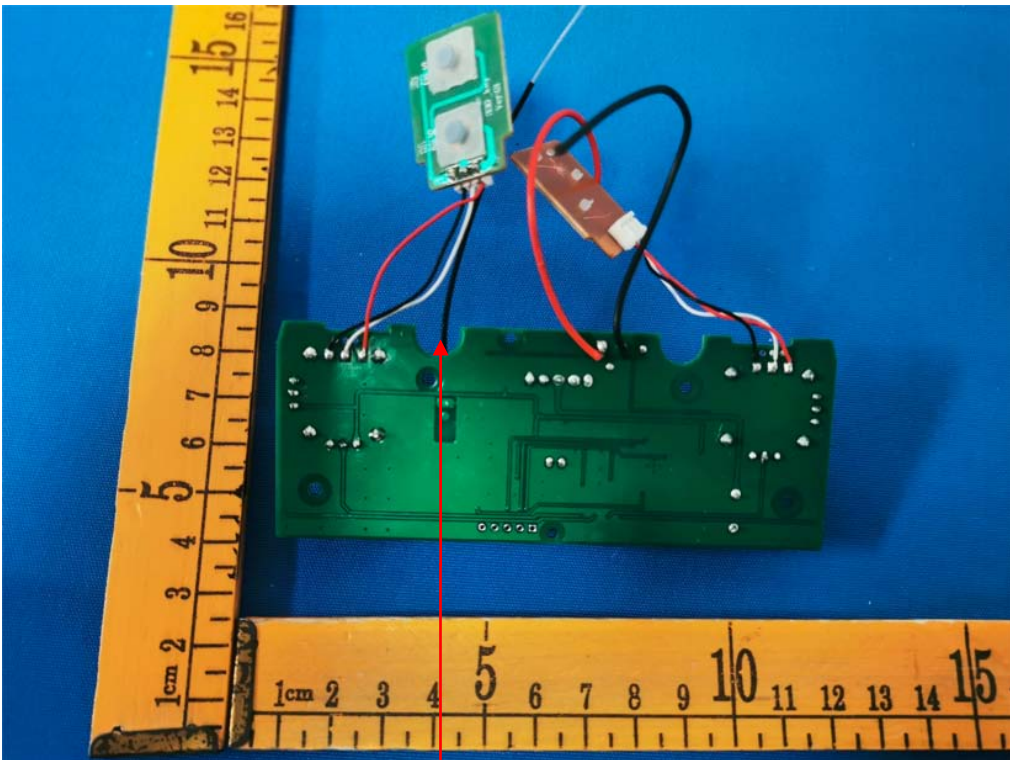

Internal Photos of EUT

Model No: 27009

Antenna