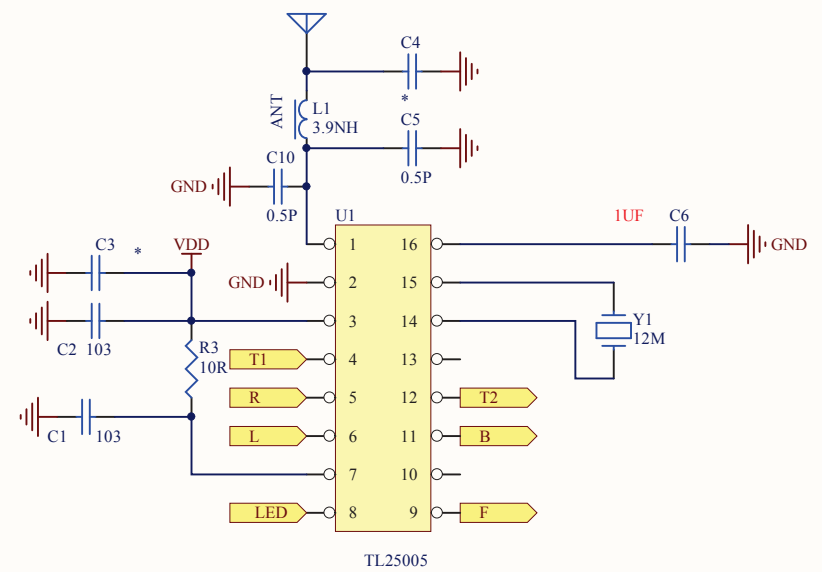

The "*" value represents spare socket.

Title		
Size A4	Number	Revision
Date: 2020/7/10	Sheet of	
File: E:\ E _25005 SCH.SchDoc	Drawn By:	