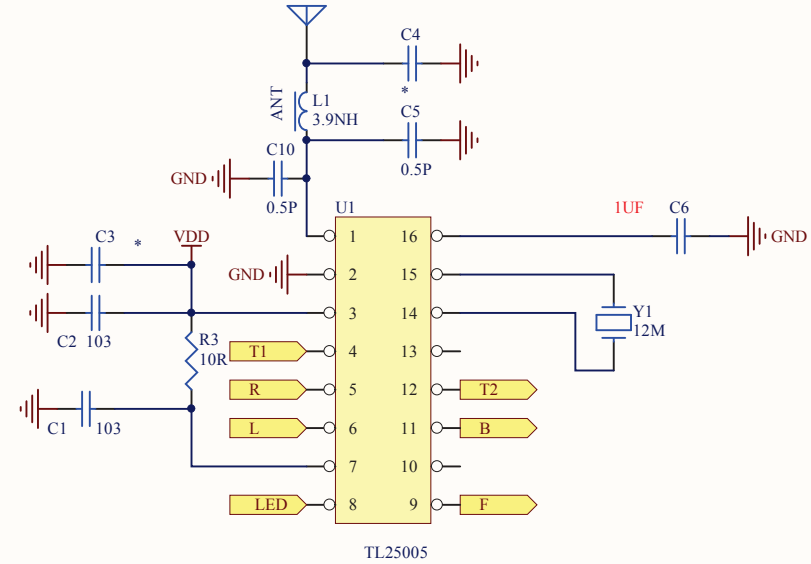

The "*" value represents spare socket

Title		
Size A4	Number	Revision
Date: 2020/7/10	Sheet of	
File: E:\ E \25005 SCH.SchDoc	Drawn By:	