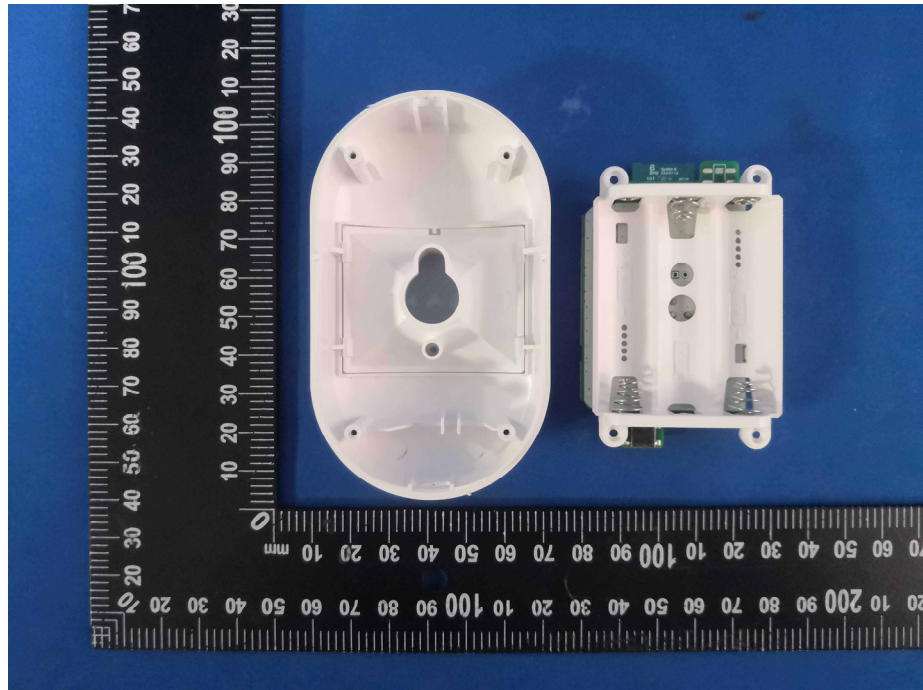

Photographs –Constructional Details

EUT – Internal View Model: MIR-IR300-WF FCC ID: 2AUJ3MIR-IR300

# Appendix- MIR-IR300-WF-Photos

Appendix- MIR-IR300-WF-Photos

Appendix- MIR-IR300-WF-Photos

====End=====