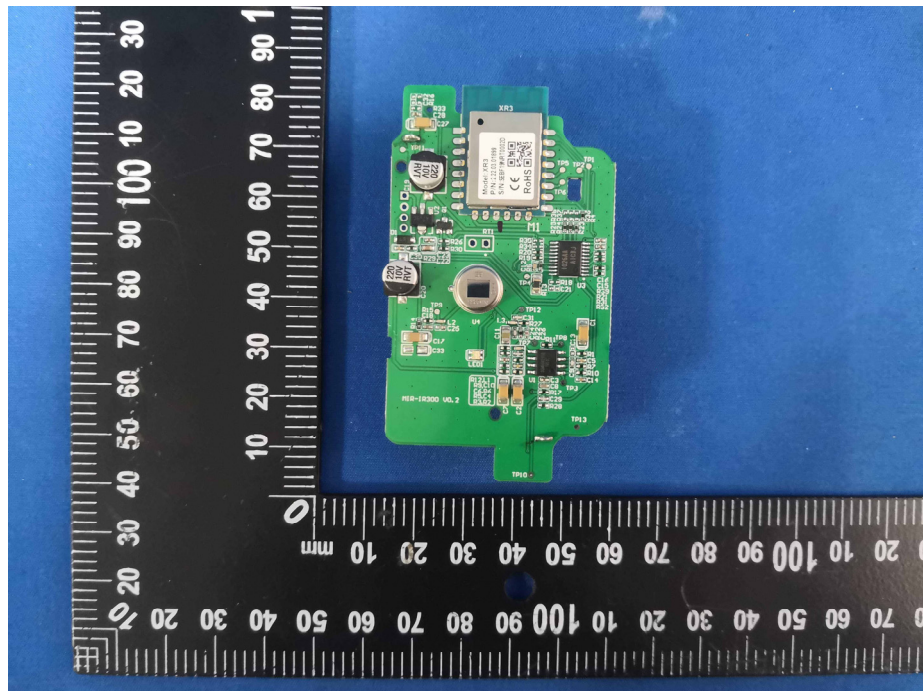

Photographs –Constructional Details

EUT – Internal View Model: MIR-IR300-WF FCC ID: 2AUJ3MIR-IR300

# Appendix- MIR-IR300-WF-Photos

Appendix- MIR-IR300-WF-Photos

Appendix- MIR-IR300-WF-Photos

====End=====