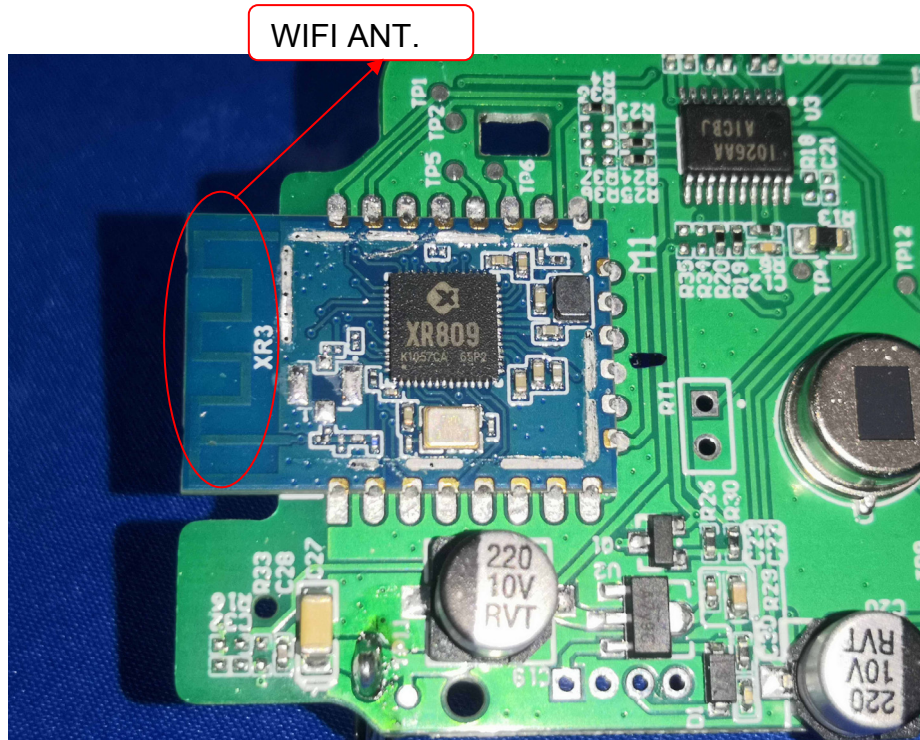

Appendix- MIR-IR300-WF-Photos

====End=====