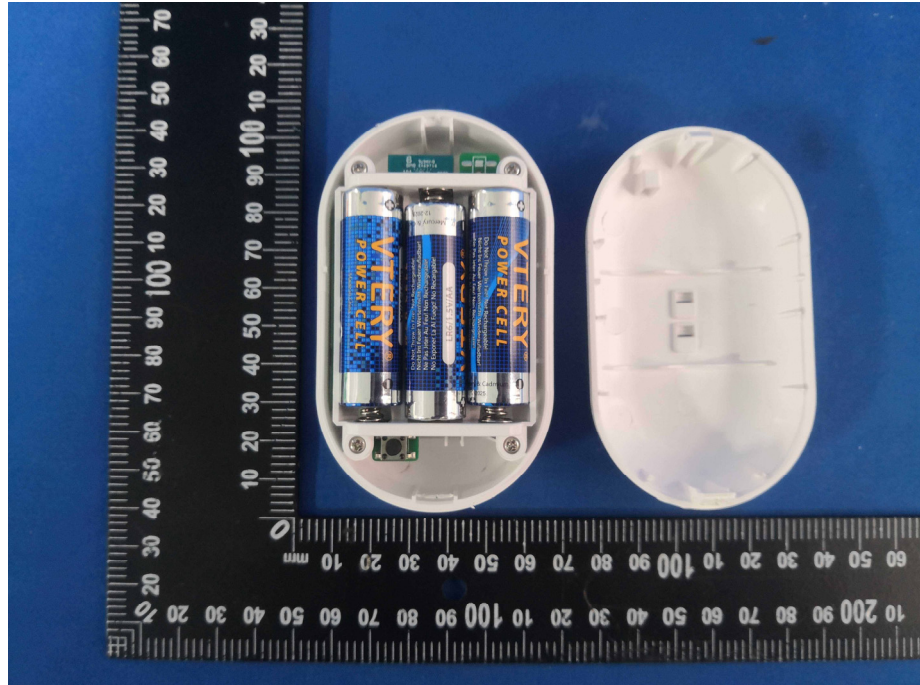

Photographs –Constructional Details

EUT – Internal View Model: MIR-IR300-WF FCC ID: 2AUJ3MIR-IR300