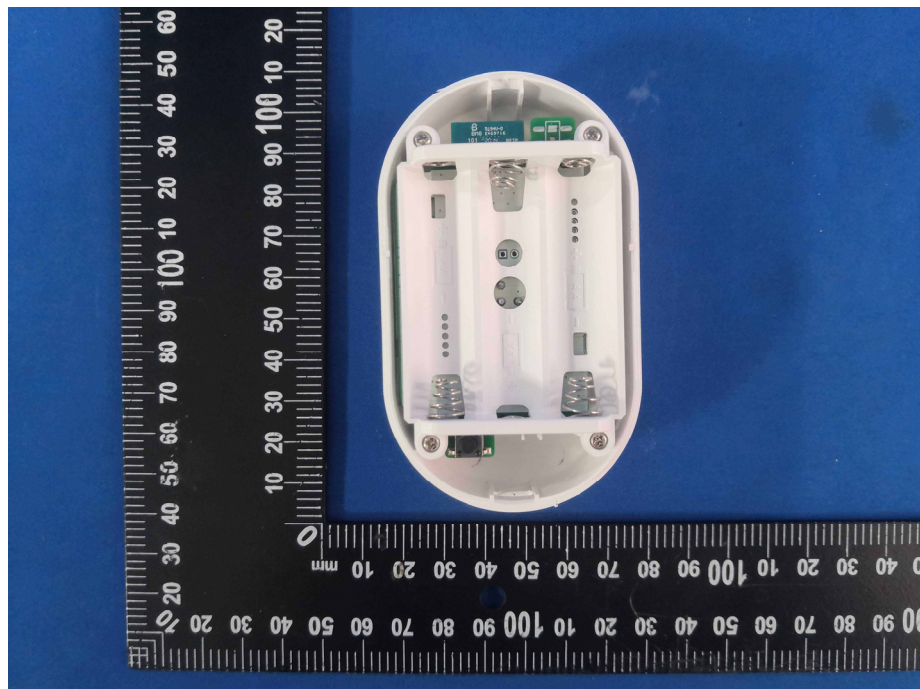

Photographs –Constructional Details

EUT – Internal View Model: MIR-IR300-WF FCC ID: 2AUJ3MIR-IR300

# Appendix- MIR-IR300-WF-Photos

Appendix- MIR-IR300-WF-Photos

Appendix- MIR-IR300-WF-Photos

====End=====