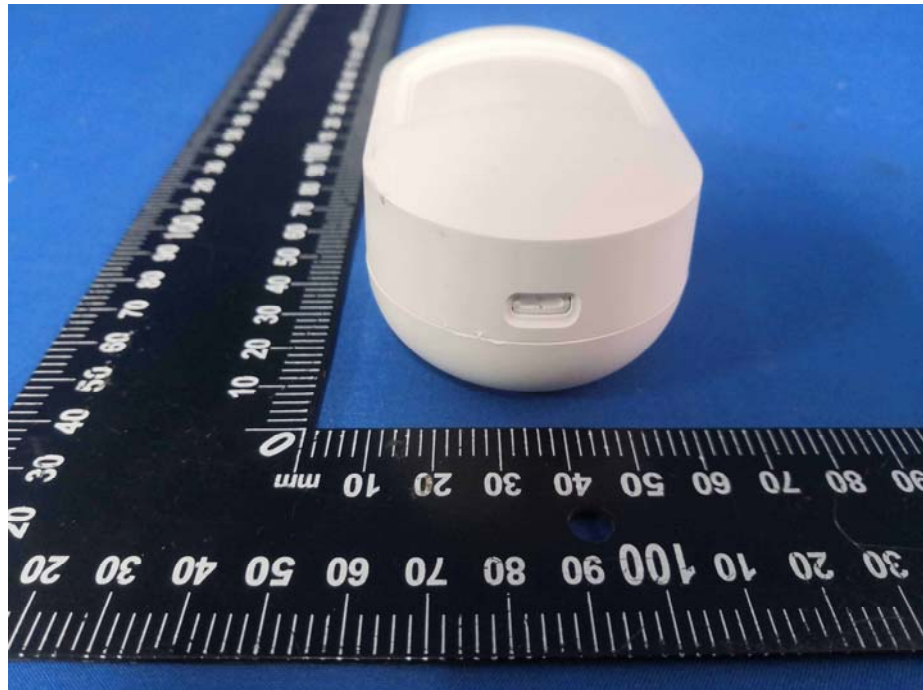

Photographs –Constructional Details

EUT – External View Model: MIR-IR300-WF FCC ID: 2AUJ3MIR-IR300

Appendix- MIR-IR300-WF-Photos

---

Appendix- MIR-IR300-WF-Photos

---