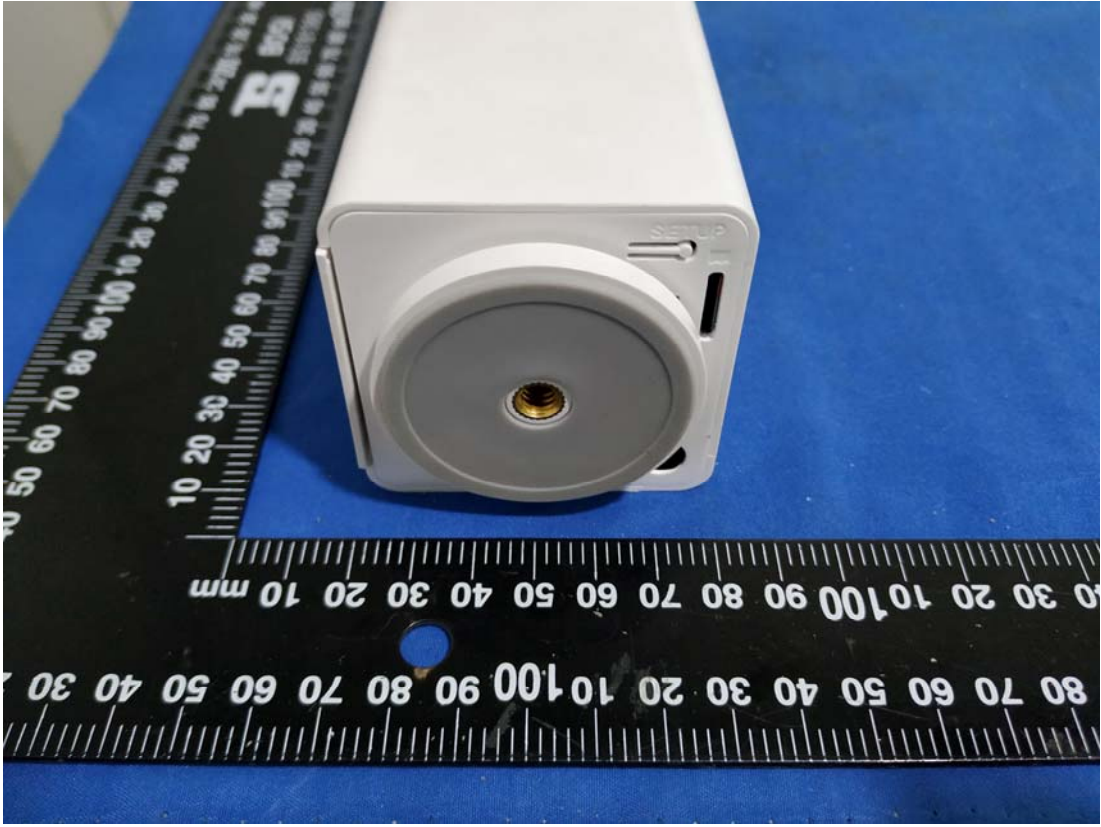

EXHIBIT B - EUT EXTERNAL PHOTOGRAPHS

WYZE™ AC/DC ADAPTER

VI

UL US

LISTED

E470034

I.T.E. AV POWER SUPPLY

MODEL: KA12C-0502000US
INPUT: 100-240V ~ 50/60Hz, 0.35A Max
OUTPUT: 5V $\bar{\bar{=}}$ 2000mA
MADE IN CHINA