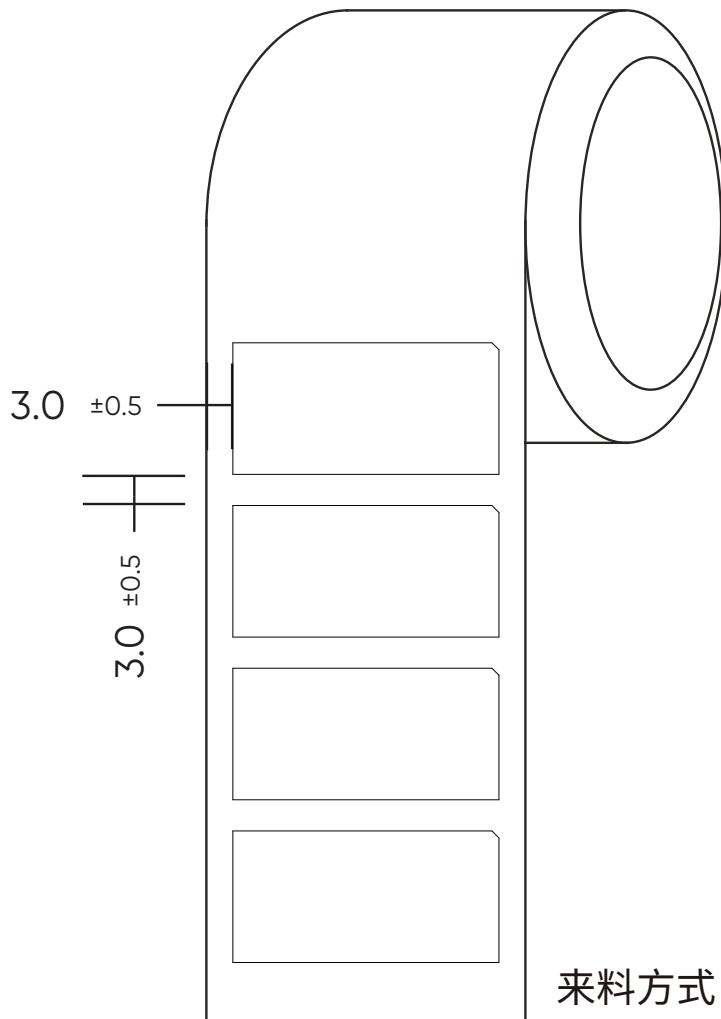

WYZE OG (模组方案项目) 机身铭牌1.0

尺寸: 17.4mm X 35.2mm

厚度: 0.15mm

材质: 黑色合成纸

颜色: 白色印刷

SD CARD

RESET

Label location

Model: WYZECGT

Wyze Cam Gemini T

INPUT: 5V/1.5A

Designed in Seattle

Made in China

IC: 25466-WYZECGS

FCC ID: 2AUIUWYZECGS

BLE MAC: 7C:78:B2:03:29:14

WIFI MAC: 7C:78:B2:A3:77:90

Utilisez uniquement le chargeur fourni.
Only use the power supply provided.