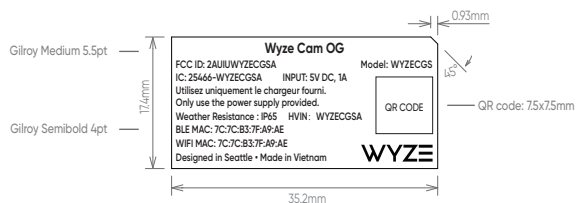

WYZE OG (模组方案项目) 机身铭牌1.0

尺寸: 17.4mm X 35.2mm

厚度: 0.15mm

材质: 黑色合成纸

颜色: 白色印刷

SD CARD

RESET

Label location

Model: WYZECGT

Wyze Cam Gemini T

INPUT: 5V/1.5A

Designed in Seattle

Made in China

IC: 25466-WYZECGS

FCC ID: 2AUIUWYZECGS

BLE MAC: 7C:78:B2:03:29:14

WIFI MAC: 7C:78:B2:A3:77:90

Utilisez uniquement le chargeur fourni.
Only use the power supply provided.