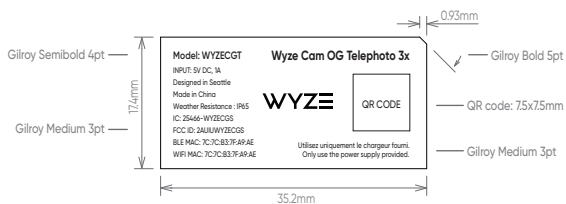

Wyze小方块机身铭牌1.5

尺寸: 17.4mm X 35.2mm

厚度: 0.15mm

材质: 白色合成纸

颜色: 黑色印刷

3.0 ±0.5

3.0 ±0.5

来料方式

SD CARD

RESET

Label location

Model: WYZECGT

Wyze Cam Gemini T

INPUT: 5V/1.5A

Designed in Seattle

Made in China

IC: 25466-WYZECGS

FCC ID: 2AUIUWYZECGS

BLE MAC: 7C:78:B2:03:29:14

WIFI MAC: 7C:78:B2:A3:77:90

Utilisez uniquement le chargeur fourni.
Only use the power supply provided.