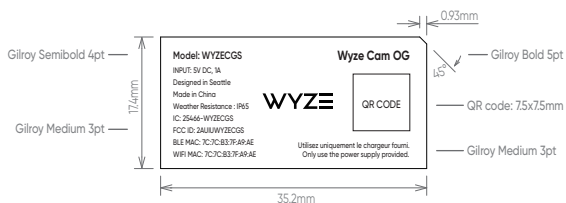

Wyze小方块机身铭牌1.5

尺寸: 17.4mm X 35.2mm

厚度: 0.15mm

材质: 白色合成纸

颜色: 黑色印刷

3.0 ±0.5

3.0 ±0.5

来料方式

SD CARD

RESET

Label location

Model: WYZECGT

Wyze Cam Gemini T

INPUT: 5V/1.5A

Designed in Seattle

Made in China

IC: 25466-WYZECGS

FCC ID: 2AUIUWYZECGS

BLE MAC: 7C:78:B2:03:29:14

WIFI MAC: 7C:78:B2:A3:77:90

Utilisez uniquement le chargeur fourni.
Only use the power supply provided.