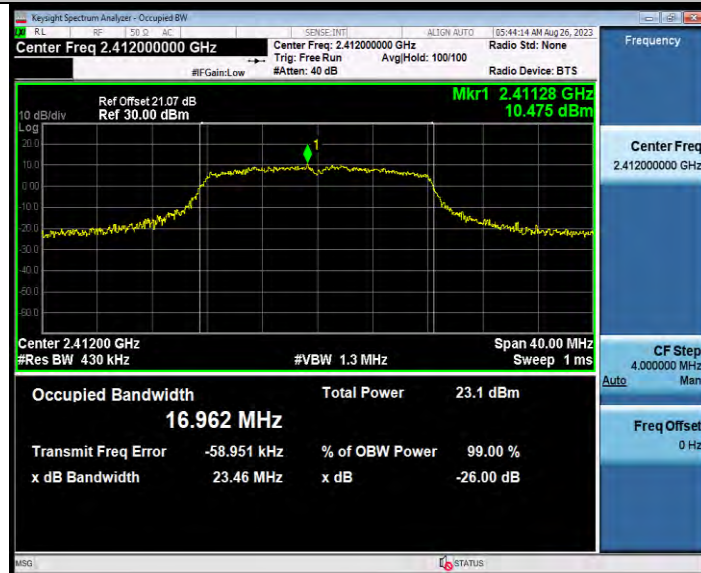

### TEST GRAPHS

**BUREAU  
VERITAS**

**Test Report No.: W7L-P23080022RF01**

11G\_Ant1\_2412

11G\_Ant1\_2437

BV 7Layers Communications Technology  
(Shenzhen) Co., Ltd

Room B37, Warehouse A5, No.3 Chiwan 4th Road,  
Zhaoshang Street, Nanshan District Shenzhen,  
Guangdong, People's Republic of China