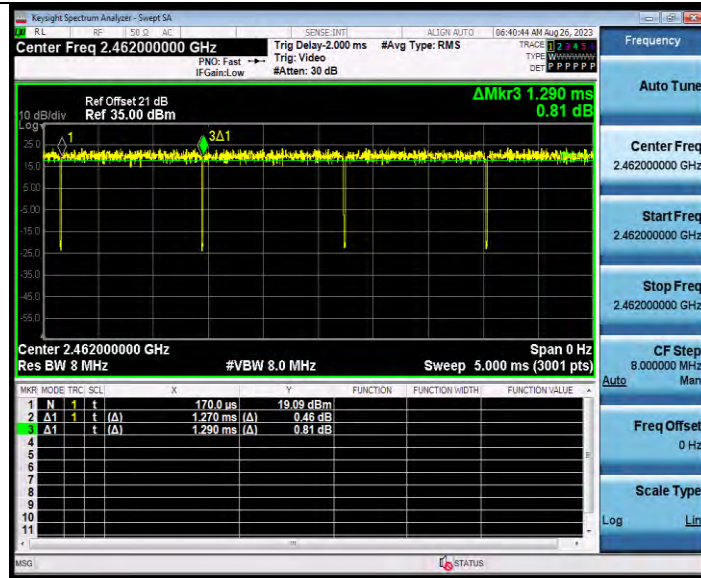

**BUREAU
VERITAS**

Test Report No.: W7L-P23080022RF01

11AX20SISO_Ant1_2412