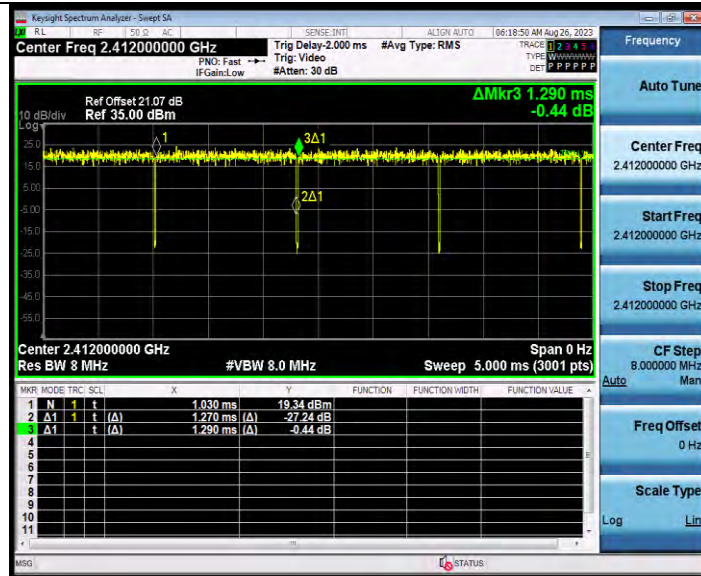

**BUREAU  
VERITAS**

**Test Report No.: W7L-P23080022RF01**

11G\_Ant1\_2462

11N20SISO\_Ant1\_2412

**BUREAU  
VERITAS**

**Test Report No.: W7L-P23080022RF01**

11N20SISO\_Ant1\_2437

11N20SISO\_Ant1\_2462