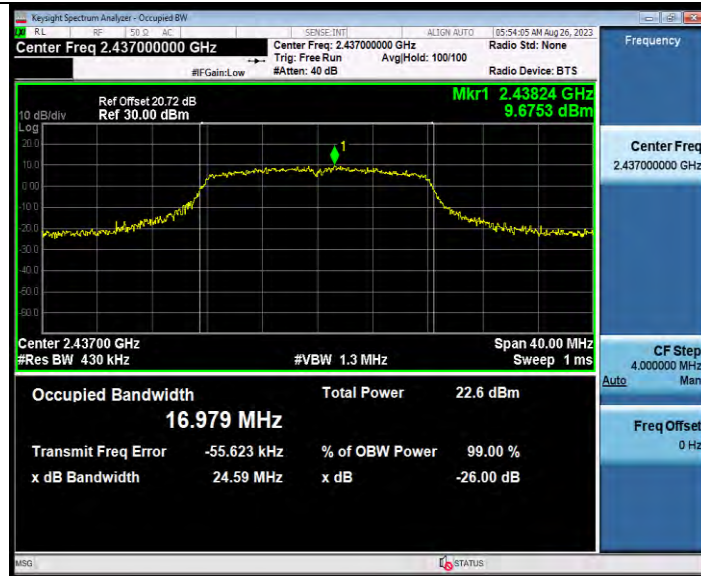

**BUREAU
VERITAS**

Test Report No.: W7L-P23080022RF01

11G_Ant1_2462