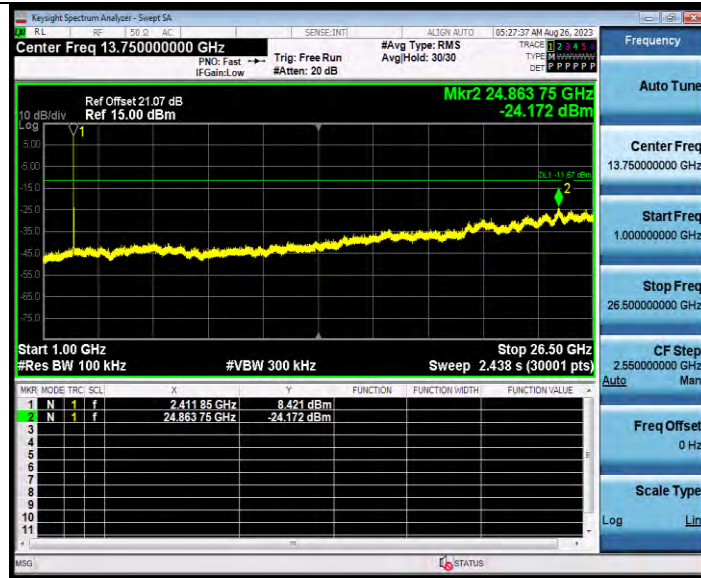

## TEST GRAPHS

**BUREAU  
VERITAS**

**Test Report No.: W7L-P23080022RF01**

11B\_Ant1\_2437\_0~Reference

11B\_Ant1\_2437\_30~1000

BV 7Layers Communications Technology  
(Shenzhen) Co., Ltd

Room B37, Warehouse A5, No.3 Chiwan 4th Road,  
Zhaoshang Street, Nanshan District Shenzhen,  
Guangdong, People's Republic of China