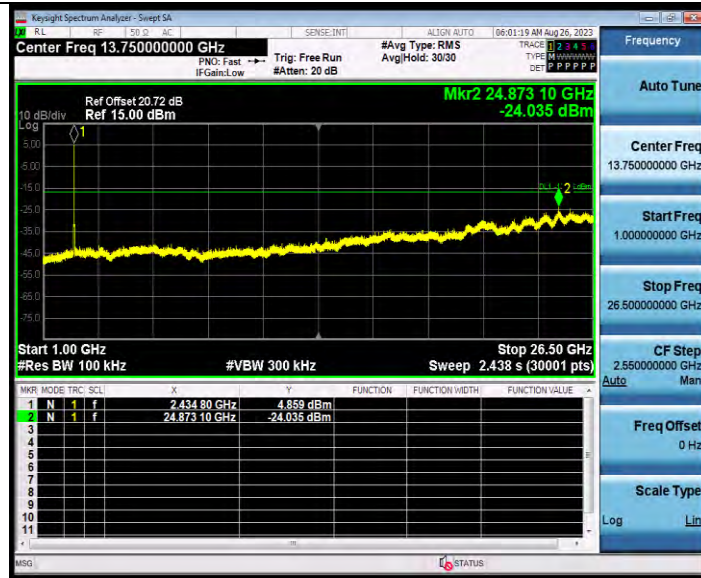

11G\_Ant1\_2437\_1000~26500

BUREAU VERITAS

Test Report No.: W7L-P23080022RF01

11G\_Ant1\_2462\_0~Reference

11G\_Ant1\_2462\_30~1000

BV 7Layers Communications Technology (Shenzhen) Co., Ltd

Room B37, Warehouse A5, No.3 Chiwan 4th Road, Zhaoshang Street, Nanshan District Shenzhen, Guangdong, People's Republic of China