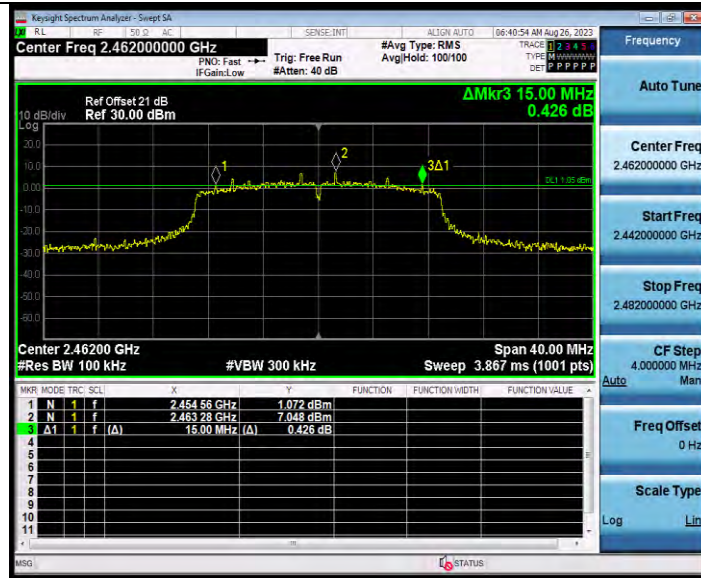

**BUREAU  
VERITAS**

**Test Report No.: W7L-P23080022RF01**

11AX20SISO\_Ant1\_2412

11AX20SISO\_Ant1\_2437

BUREAU VERITAS

Test Report No.: W7L-P23080022RF01

11AX20SISO\_Ant1\_2462