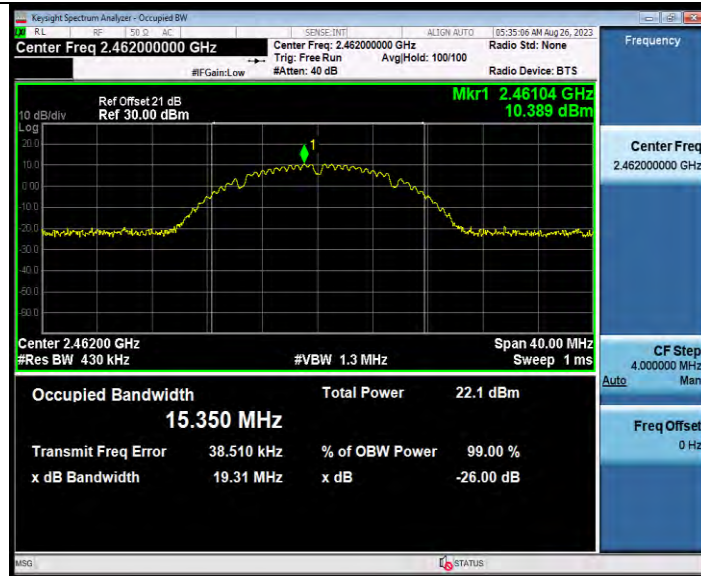

**BUREAU
VERITAS**

Test Report No.: W7L-P23080022RF01

11G_Ant1_2412