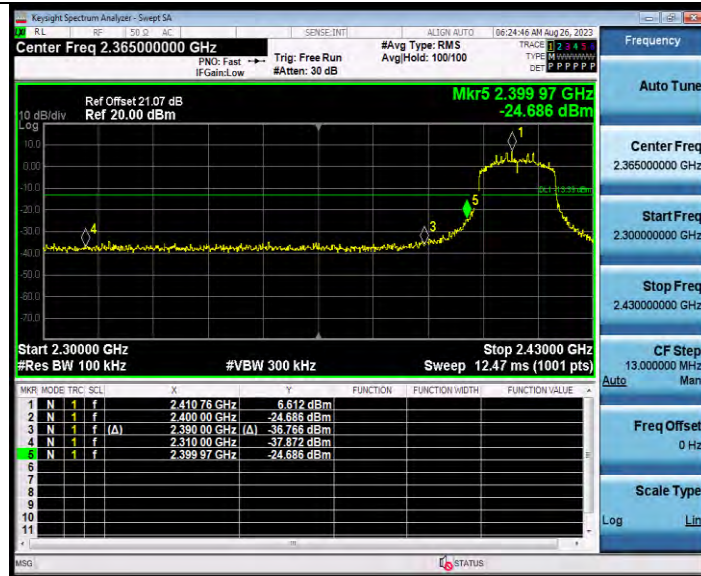

**BUREAU
VERITAS**

Test Report No.: W7L-P23080022RF01

11N20SISO_Ant1_High_2462