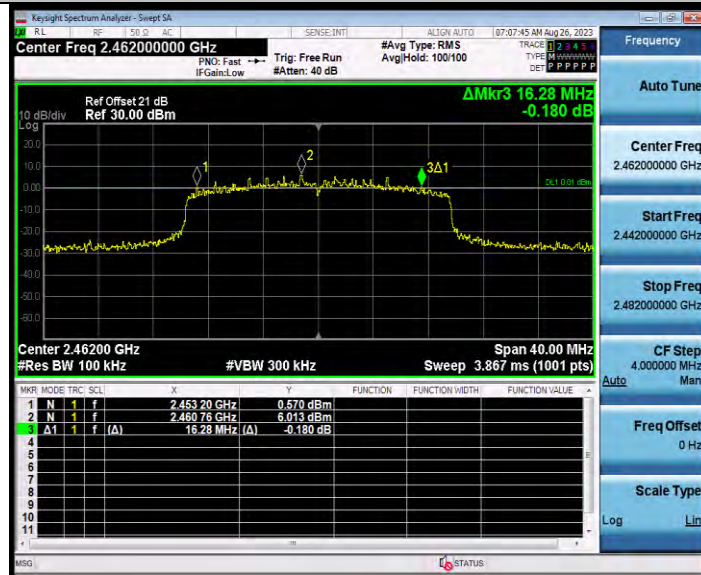

**BUREAU  
VERITAS**

**Test Report No.: W7L-P23080022RF01**

11AX20SISO\_Ant1\_2412

11AX20SISO\_Ant1\_2437

BUREAU VERITAS

Test Report No.: W7L-P23080022RF01

11AX20SISO\_Ant1\_2462