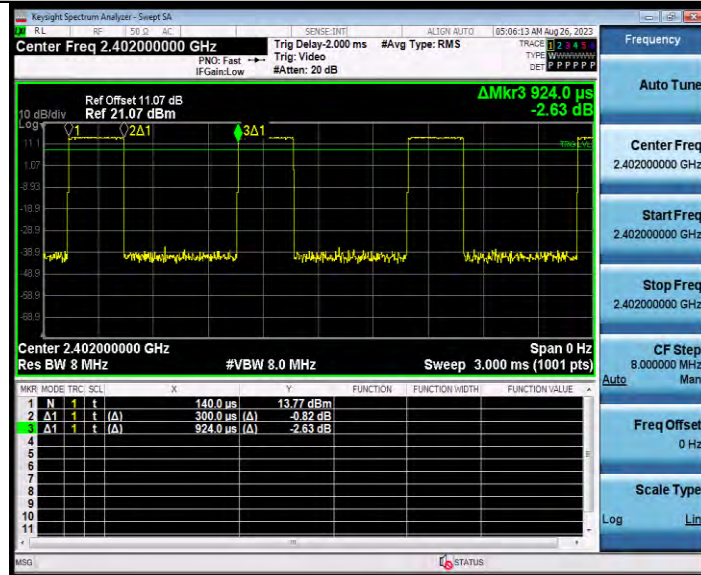

BUREAU VERITAS

Test Report No.: W7L-P23080022RF01

TEST GRAPHS

BLE_1M_Ant1_2402

BLE_1M_Ant1_2440