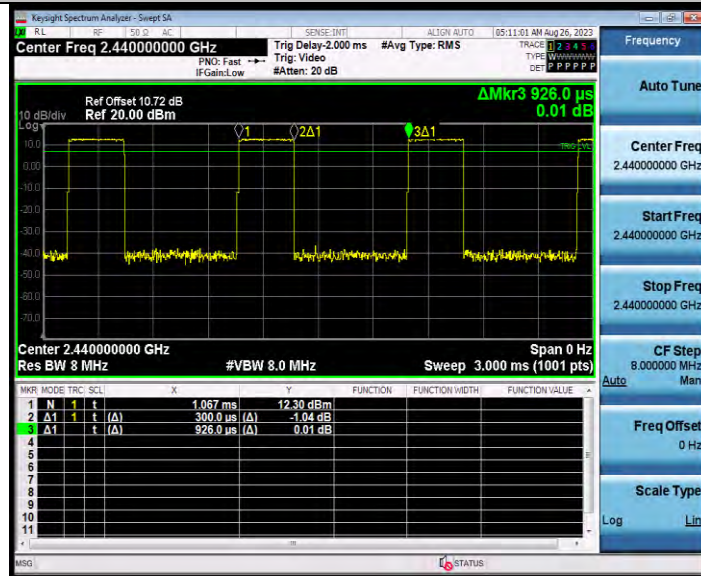

BLE_1M_Ant1_2480

BV 7Layers Communications Technology (Shenzhen) Co., Ltd

Room B37, Warehouse A5, No.3 Chiwan 4th Road, Zhaoshang Street, Nanshan District Shenzhen, Guangdong, People's Republic of China

Tel: +86 755 8869 6566
Fax: +86 755 8869 6577
Email: customerservice.sw@bureauveritas.com