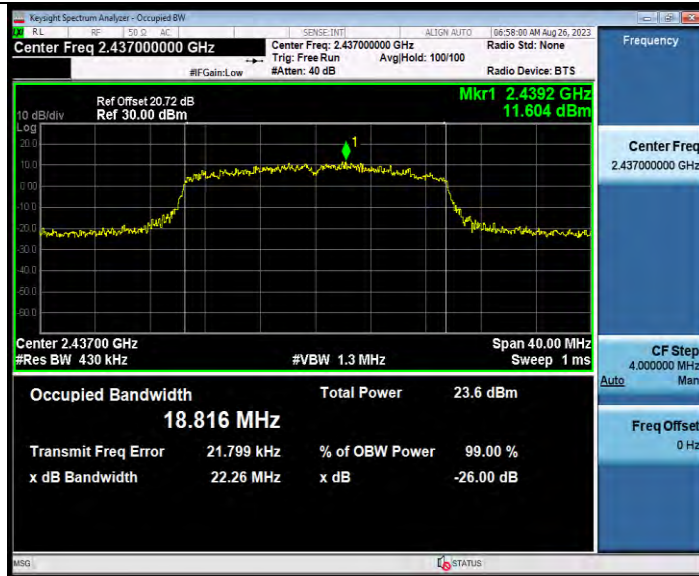

**BUREAU
VERITAS**

Test Report No.: W7L-P23080022RF01