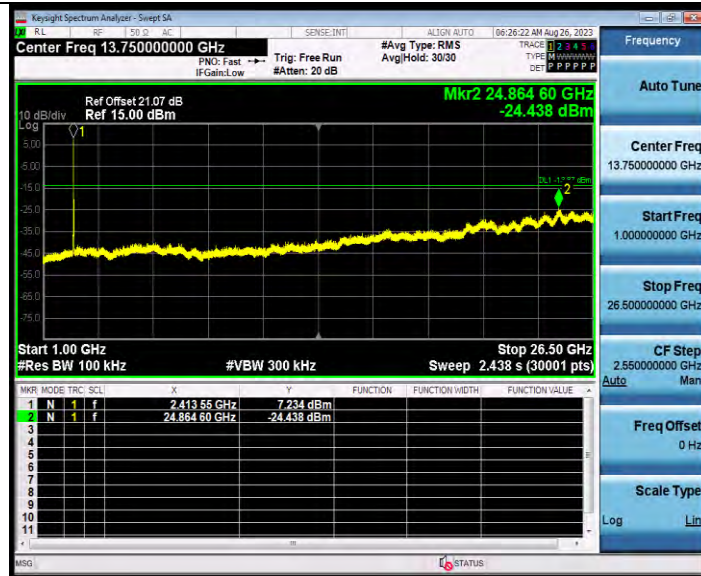

11N20SISO\_Ant1\_2412\_1000~26500

**BUREAU  
VERITAS**

Test Report No.: W7L-P23080022RF01

11N20SISO\_Ant1\_2437\_0~Reference

11N20SISO\_Ant1\_2437\_30~1000

BV 7Layers Communications Technology  
(Shenzhen) Co., Ltd