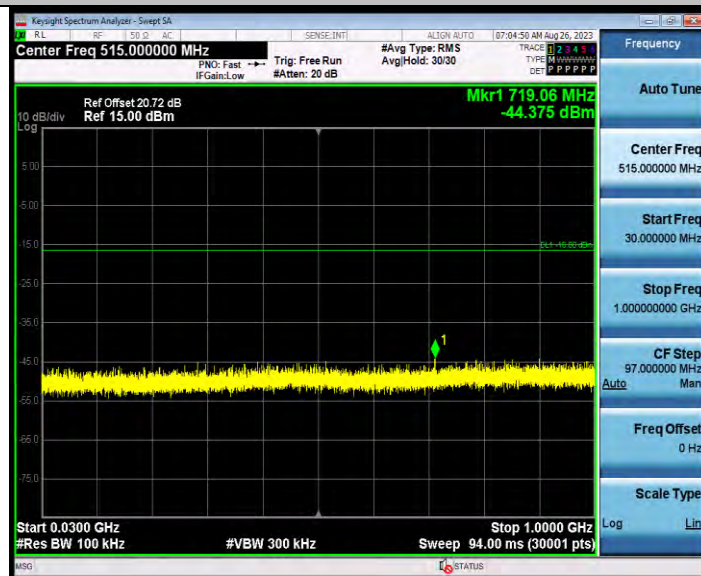

11AX20SISO\_Ant1\_2437\_1000~26500

**BUREAU  
VERITAS**

Test Report No.: W7L-P23080022RF01

11AX20SISO\_Ant1\_2462\_0~Reference

11AX20SISO\_Ant1\_2462\_30~1000

BV 7Layers Communications Technology  
(Shenzhen) Co., Ltd