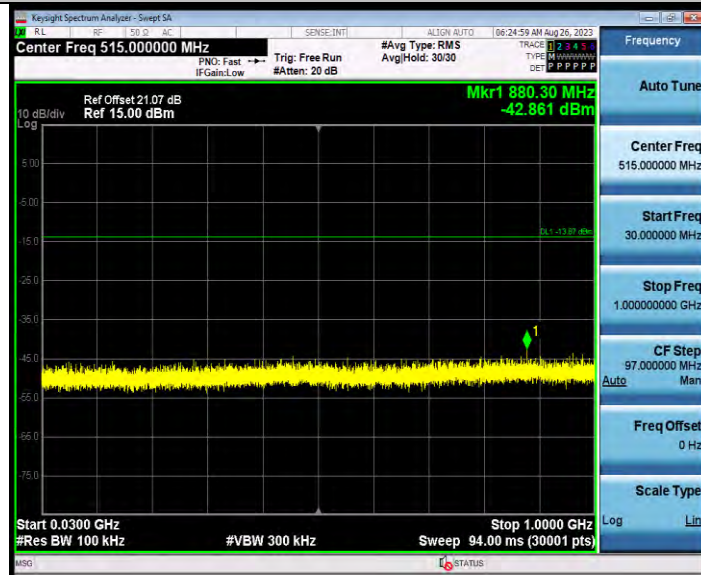

11N20SISO\_Ant1\_2412\_1000~26500

**BUREAU  
VERITAS**

Test Report No.: W7L-P23080022RF01

11N20SISO\_Ant1\_2437\_0~Reference

11N20SISO\_Ant1\_2437\_30~1000

BV 7Layers Communications Technology  
(Shenzhen) Co., Ltd