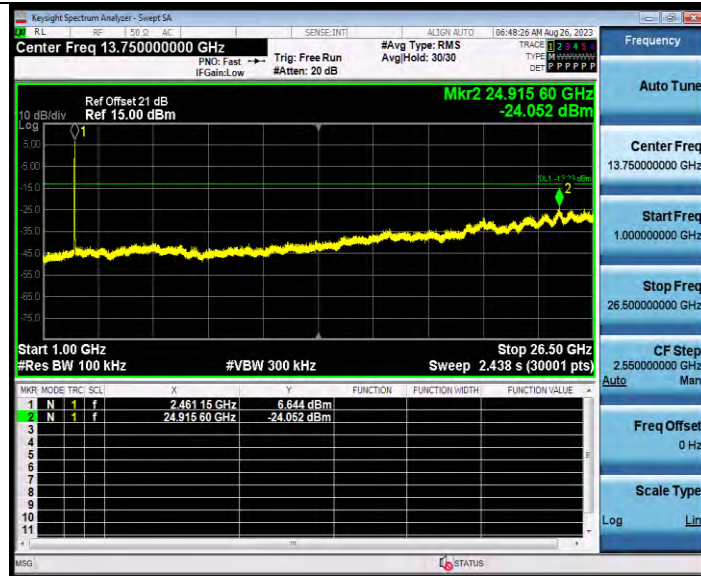

**BUREAU
VERITAS**

Test Report No.: W7L-P23080022RF01

11AX20SISO_Ant1_2412_0~Reference