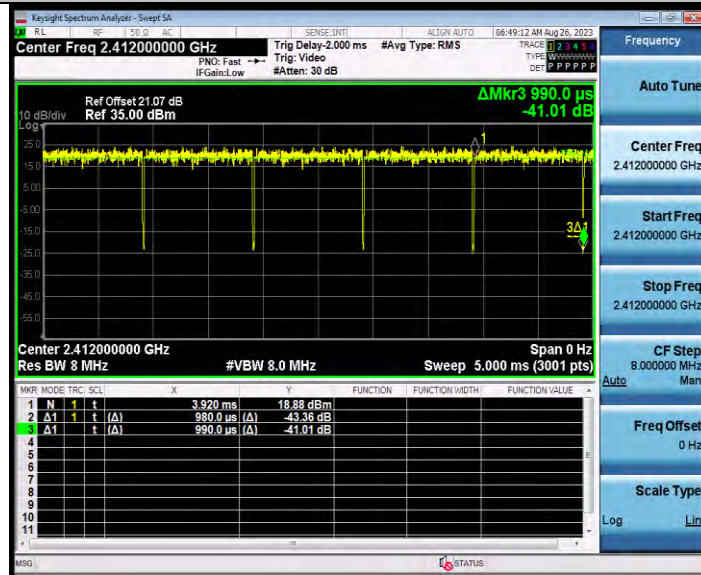

11AX20SISO_Ant1_2437