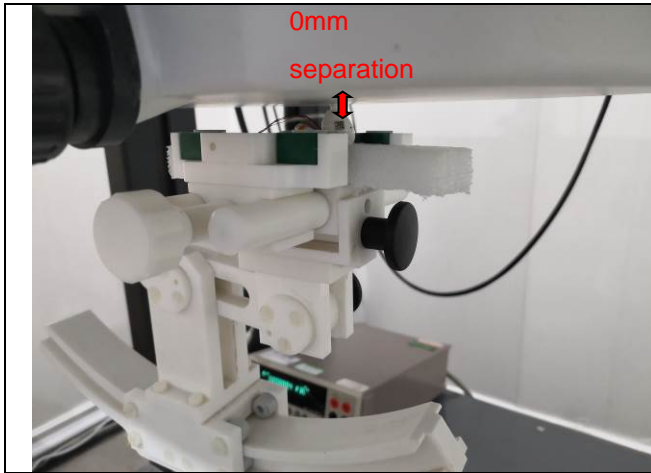

Appendix-WNCE1WHT-Photos

1. Test Setup Photos- Model WNCE1WHT FCC ID: 2AUIUWNCE1

1.1. Photograph - Conducted Emission Test Setup

1.2. Photograph - Spurious Emissions Radiated Test Setup Left Earbud

Below 1GHz

Appendix-WNCE1WHT-Photos

Above 1GHz

Right Earbud

Below 1GHz

Appendix-WNCE1WHT-Photos

Above 1GHz

Appendix-WNCE1WHT-Photos

1.3. Photograph - SAR Test Setup

Left earbud

Head SAR (Front side)

Head SAR (Top edge)

Head SAR (Bottom Edge)

Head SAR (Left Edge)

Head SAR (Right Edge)

Appendix-WNCE1WHT-Photos

Right earbud

Head SAR (Front side)

Head SAR (Top edge)

Head SAR (Bottom Edge)

Head SAR (Left Edge)

Head SAR (Right Edge)