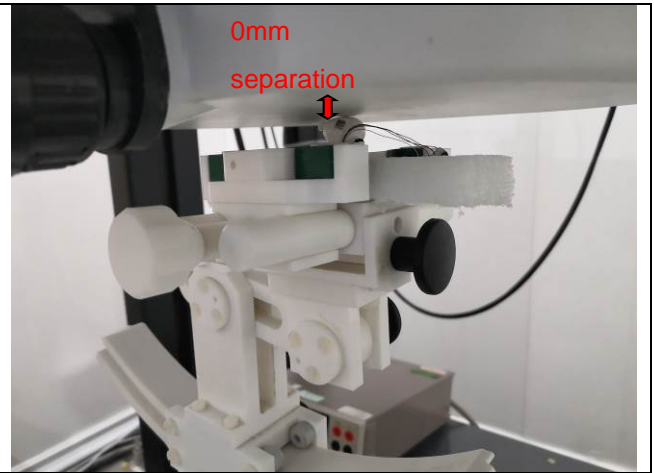

Appendix-WNCE1WHT-Photos

1. Test Setup Photos- Model WNCE1WHT FCC ID: 2AUIUWNCE1

1.1. Photograph - Conducted Emission Test Setup

1.2. Photograph - Spurious Emissions Radiated Test Setup Left Earbud

Below 1GHz

Appendix-WNCE1WHT-Photos

Above 1GHz

Right Earbud

Below 1GHz

Appendix-WNCE1WHT-Photos

Above 1GHz

Appendix-WNCE1WHT-Photos

1.3. Photograph - SAR Test Setup

Left earbud

Head SAR (Front side)

Head SAR (Top edge)

Head SAR (Bottom Edge)

Head SAR (Left Edge)

Head SAR (Right Edge)

Appendix-WNCE1WHT-Photos

Right earbud

Head SAR (Front side)

Head SAR (Top edge)

Head SAR (Bottom Edge)

Head SAR (Left Edge)

Head SAR (Right Edge)