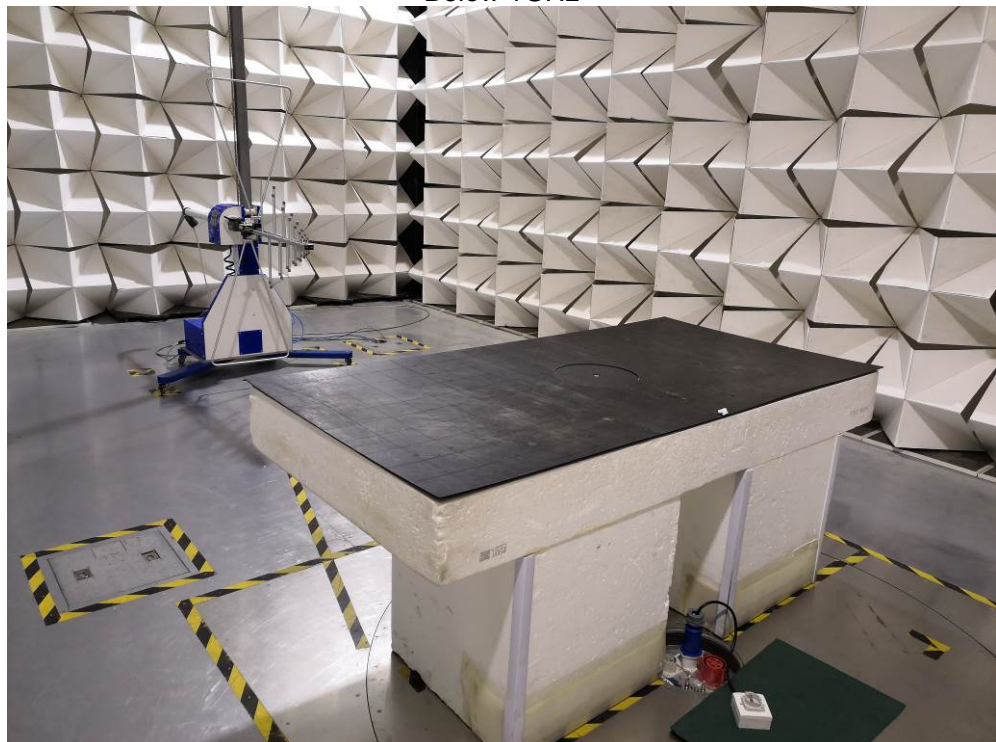

Appendix-WNCE1WHT-Photos

1. Test Setup Photos- Model WNCE1WHT FCC ID: 2AUIUWNCE1

1.1. Photograph - Conducted Emission Test Setup

1.2. Photograph - Spurious Emissions Radiated Test Setup Left Earbud

Below 1GHz

Appendix-WNCE1WHT-Photos

Above 1GHz

Right Earbud

Below 1GHz

Appendix-WNCE1WHT-Photos

Above 1GHz

Appendix-WNCE1WHT-Photos

1.3. Photograph - SAR Test Setup