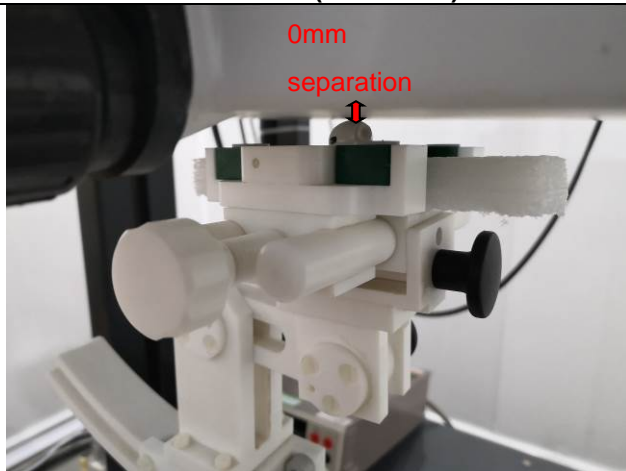

Appendix-WNCE1WHT-Photos

1. Test Setup Photos- Model WNCE1WHT FCC ID: 2AUIUWNCE1

1.1. Photograph - Conducted Emission Test Setup

1.2. Photograph - Spurious Emissions Radiated Test Setup Left Earbud

Below 1GHz

Appendix-WNCE1WHT-Photos

Above 1GHz

Right Earbud

Below 1GHz

Appendix-WNCE1WHT-Photos

Above 1GHz

Appendix-WNCE1WHT-Photos

1.3. Photograph - SAR Test Setup

Left earbud

Head SAR (Front side)

Head SAR (Top edge)

Head SAR (Bottom Edge)

Head SAR (Left Edge)

Head SAR (Right Edge)

Appendix-WNCE1WHT-Photos

Right earbud