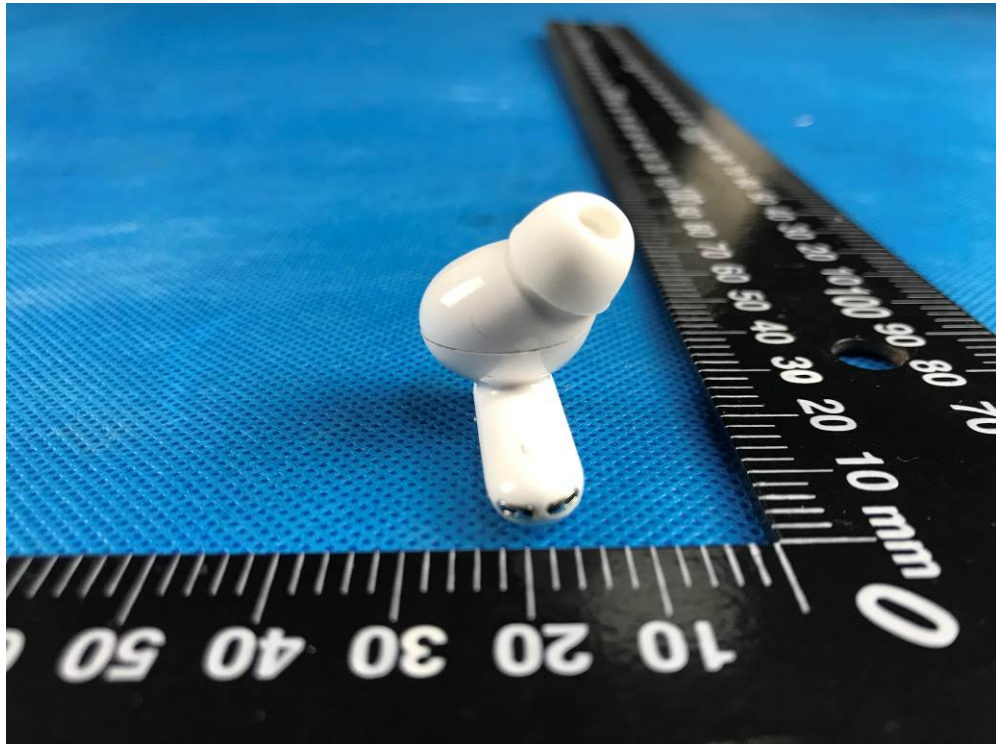

Appendix-WNCE1WHT-Photos