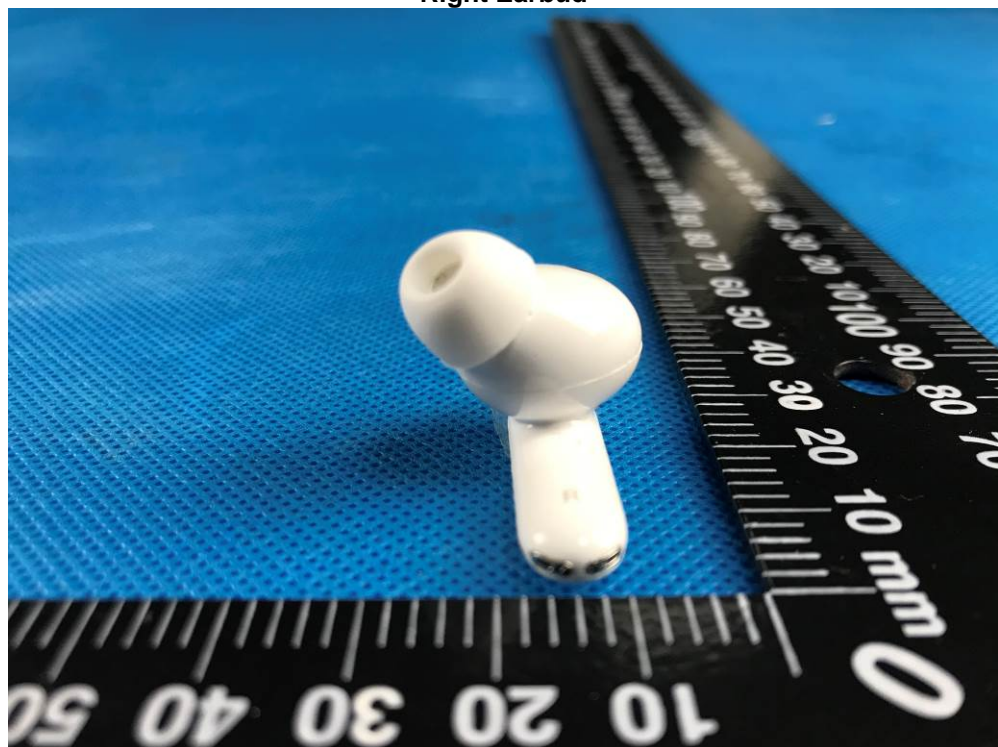

Appendix-WNCE1WHT-Photos

2. Photographs –Constructional Details

2.1 EUT – External View Model-WNCE1WHT FCC ID: 2AUIUWNCE1

Charging case

Appendix-WNCE1WHT-Photos

Appendix-WNCE1WHT-Photos

Appendix-WNCE1WHT-Photos

Appendix-WNCE1WHT-Photos

Left Earbud

Appendix-WNCE1WHT-Photos

Appendix-WNCE1WHT-Photos

Right Earbud

Appendix-WNCE1WHT-Photos

Appendix-WNCE1WHT-Photos