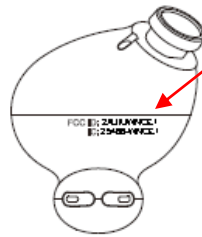

WNCE1WHT-Label and Label Location

Label sample-Case

Location

Appearance Effect

WNCE1WHT-Label and Label Location

Label sample-Earbud

FCC ID: 2AUIUWNCE1
IC: 25466-WNCE1

size: 9,94mm*1.61mm

Location

Left earbud

Right earbud

Appearance Effect

Location

Appearance Effect

Location