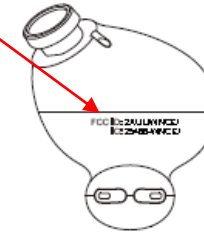

WNCE1WHT-Label and Label Location

Label sample-Case

Location

Appearance Effect

WNCE1WHT-Label and Label Location

Label sample-Earbud

FCC ID: 2AUIUWNCE1
IC: 25466-WNCE1

size: 9,94mm*1.61mm

Location

Left earbud

Right earbud

Appearance Effect

Location

Appearance Effect

Location