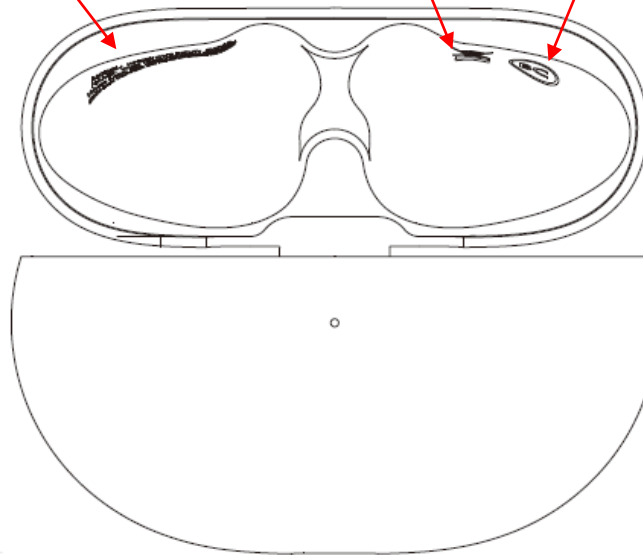

WNCE1WHT-Label and Label Location

Label sample-Case

Location

Appearance Effect

WNCE1WHT-Label and Label Location

Label sample-Earbud

FCC ID: 2AUIUWNCE1
IC: 25466-WNCE1

size: 9,94mm*1.61mm

Location

Left earbud

Right earbud

Appearance Effect

Location

Appearance Effect

Location