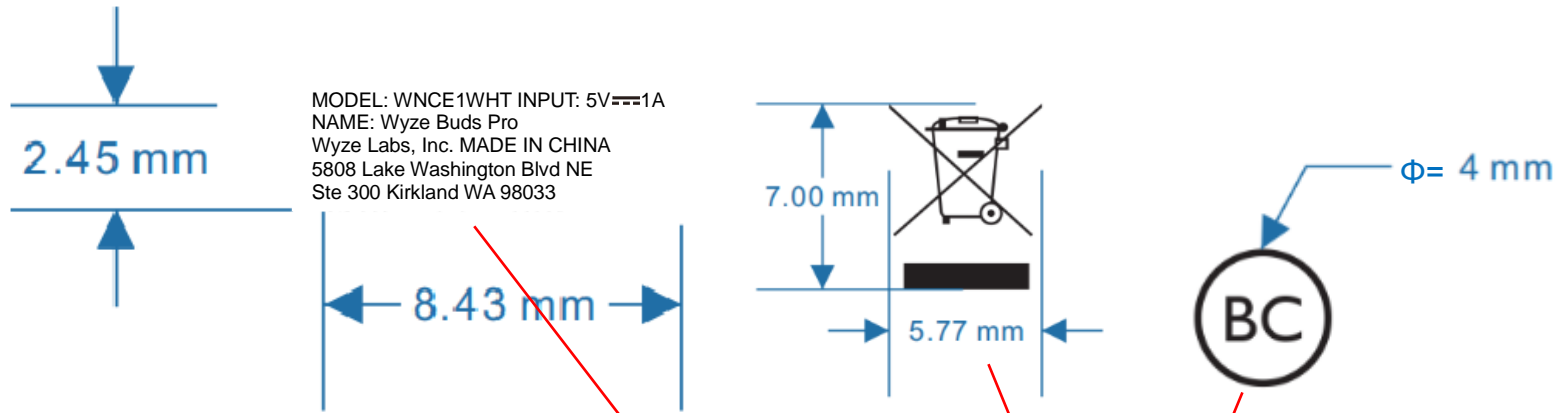

WNCE1WHT-Label and Label Location

Label sample-Case

Location

Appearance Effect

WNCE1WHT-Label and Label Location

Label sample-Earbud

FCC ID: 2AUIUWNCE1
IC: 25466-WNCE1

size: 9,94mm*1.61mm

Location

Left earbud

Right earbud

Appearance Effect

Location

Appearance Effect

Location