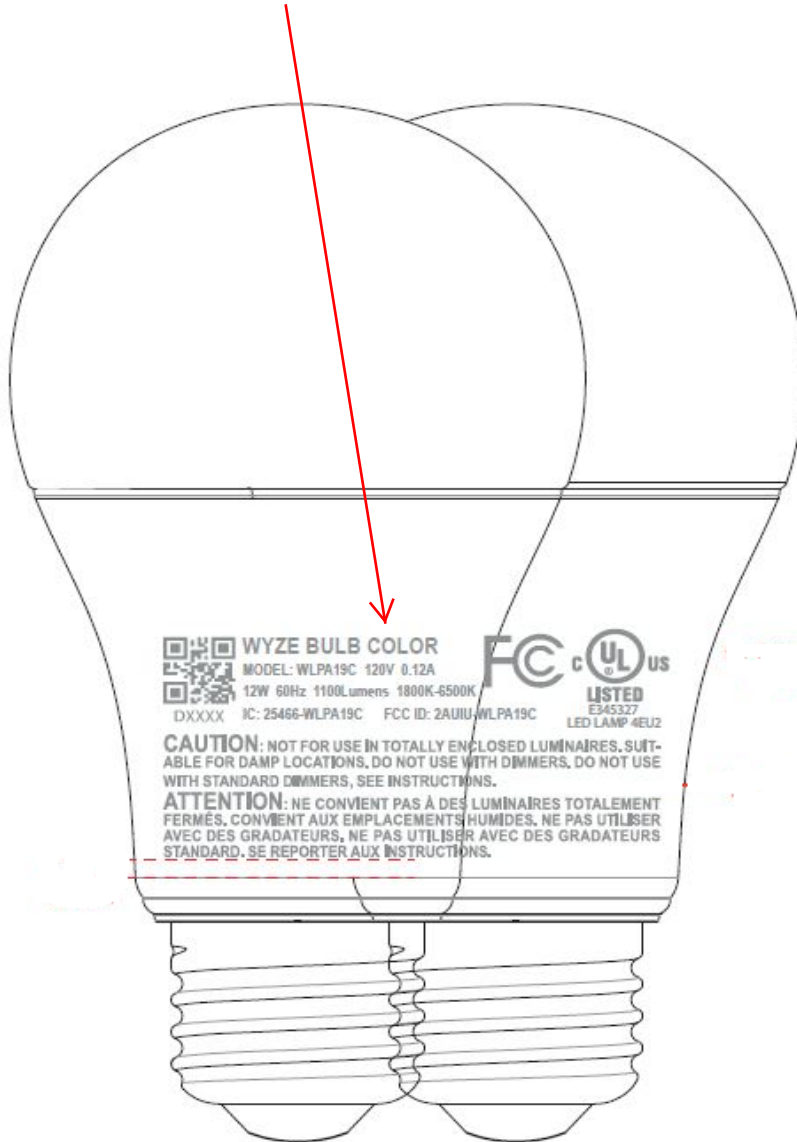

WYZE BULB COLOR

MODEL: WLPA19C 120V 0.12A

12W 60Hz 1100Lumens 1800K-6500K

DXXXX IC: 25466-WLPA19C FCC ID: 2AUIU-WLPA19C

LISTED

E345327

LED LAMP 4EU2

CAUTION: NOT FOR USE IN TOTALLY ENCLOSED LUMINAIRES. SUITABLE FOR DAMP LOCATIONS. DO NOT USE WITH DIMMERS. DO NOT USE WITH STANDARD DIMMERS, SEE INSTRUCTIONS.