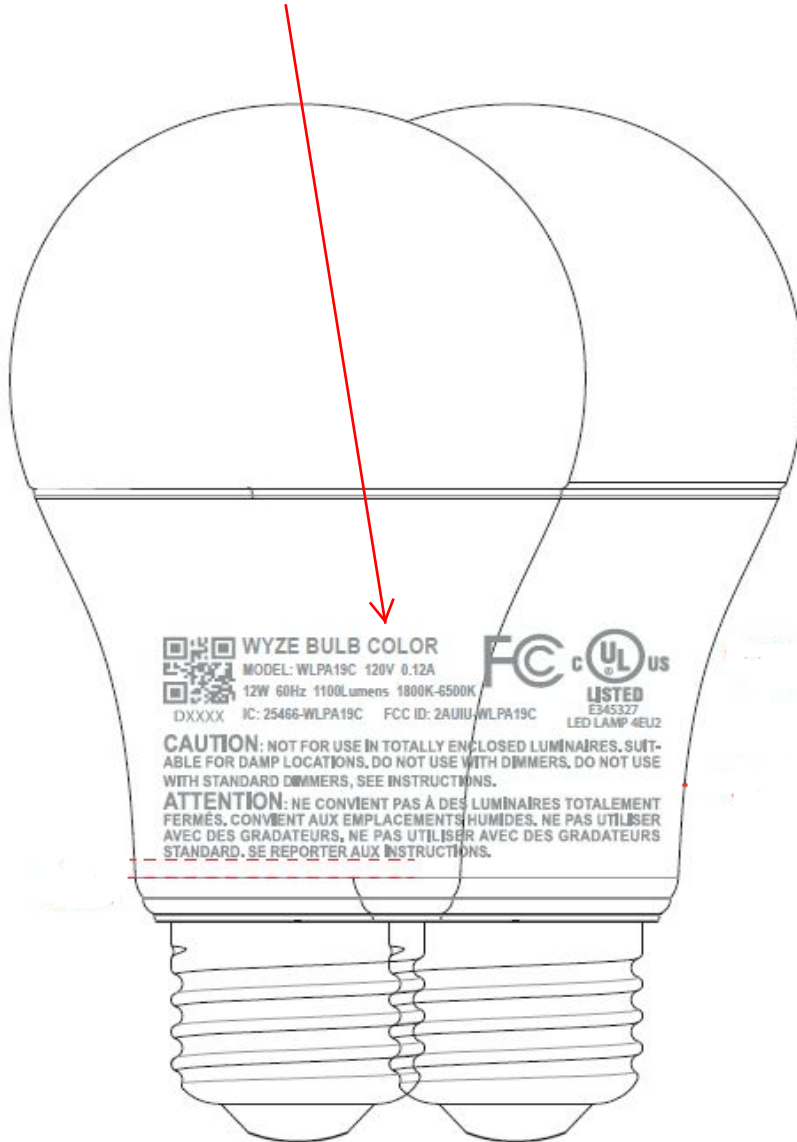

WYZE BULB COLOR

MODEL: WLPA19C 120V 0.12A

12W 60Hz 1100Lumens 1800K-6500K

DXXXX IC: 25466-WLPA19C FCC ID: 2AUIU-WLPA19C

LISTED

E345327
LED LAMP 4EU2

CAUTION: NOT FOR USE IN TOTALLY ENCLOSED LUMINAIRES. SUITABLE FOR DAMP LOCATIONS. DO NOT USE WITH DIMMERS. DO NOT USE WITH STANDARD DIMMERS, SEE INSTRUCTIONS.