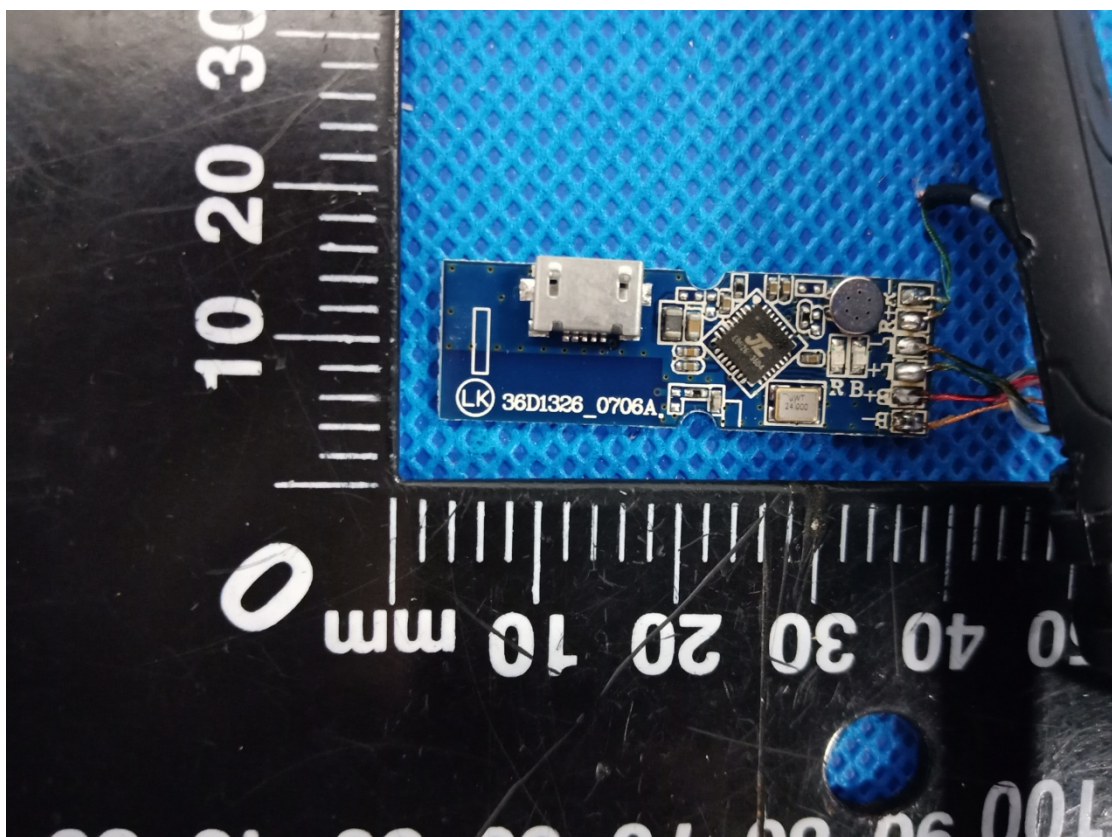

Annex B

Internal Photo

Report No.: HK1908302150-E
FCC ID: 2AUIJ-BE-190

Page 1 of 2

Antenna