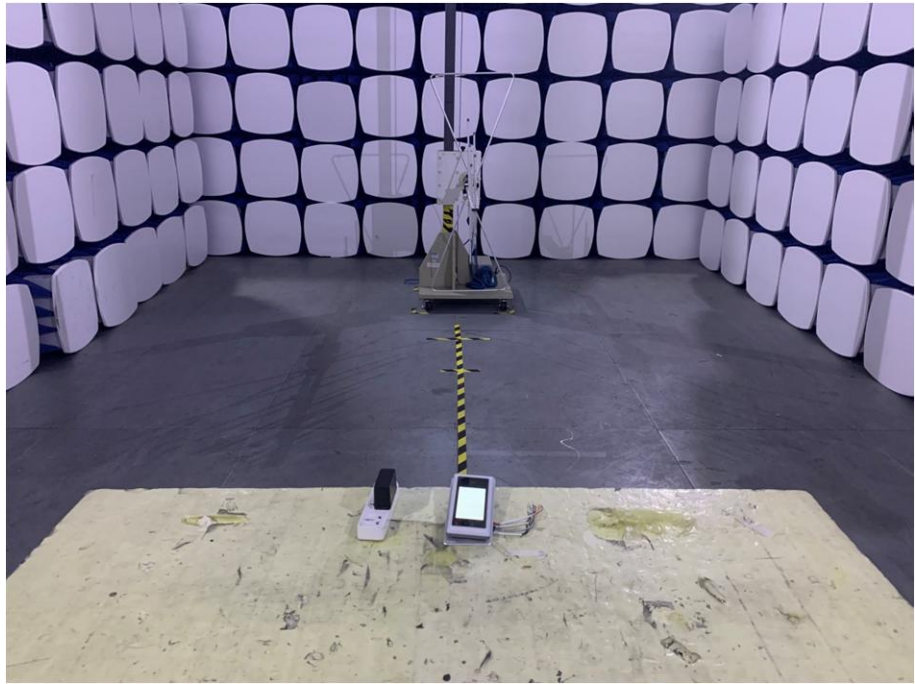

EXHIBIT 4 - TEST SETUP PHOTOGRAPHS

**Conducted Emission
Test Setup**

**Radiation Emission Test
Setup (Below 30MHz)**

Radiation Emission Test Setup (30MHz to 1GHz)

Radiation Emission Test Setup (1GHz to 18GHz)

**Radiation Emission Test
Setup (Above 18GHz)**

***** END OF REPORT *****