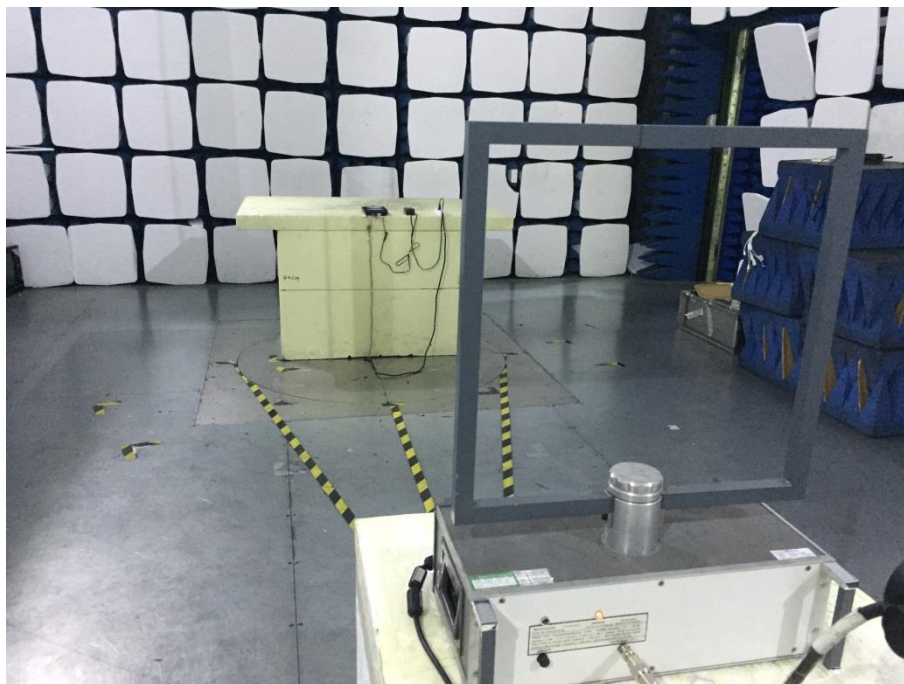

EXHIBIT 4 - TEST SETUP PHOTOGRAPHS

Conducted Emission Test Setup

Radiation Emission Test Setup (Below 30MHz)

Radiation Emission Test Setup (30MHz to 1GHz)**Radiation Emission Test Setup (1GHz to 18GHz)**

Radiation Emission Test Setup (Above 18GHz)