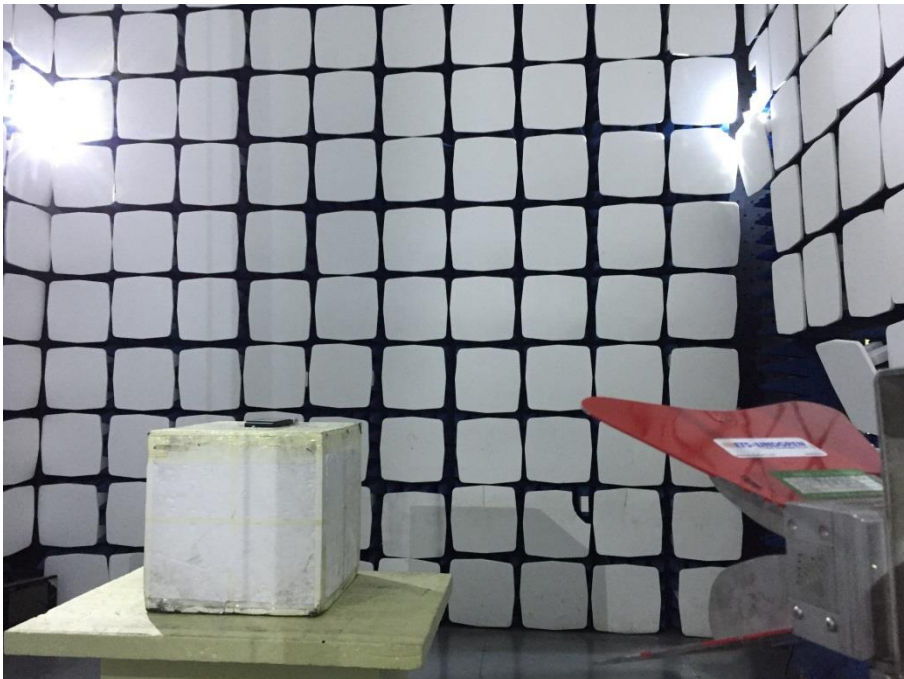

EXHIBIT 4 - TEST SETUP PHOTOGRAPHS

Conducted Emission Test Setup

Radiation Emission Test Setup (Below 30MHz)

Radiation Emission Test Setup (30MHz to 1GHz)**Radiation Emission Test Setup (1GHz to 18GHz)**

Radiation Emission Test Setup (Above 18GHz)