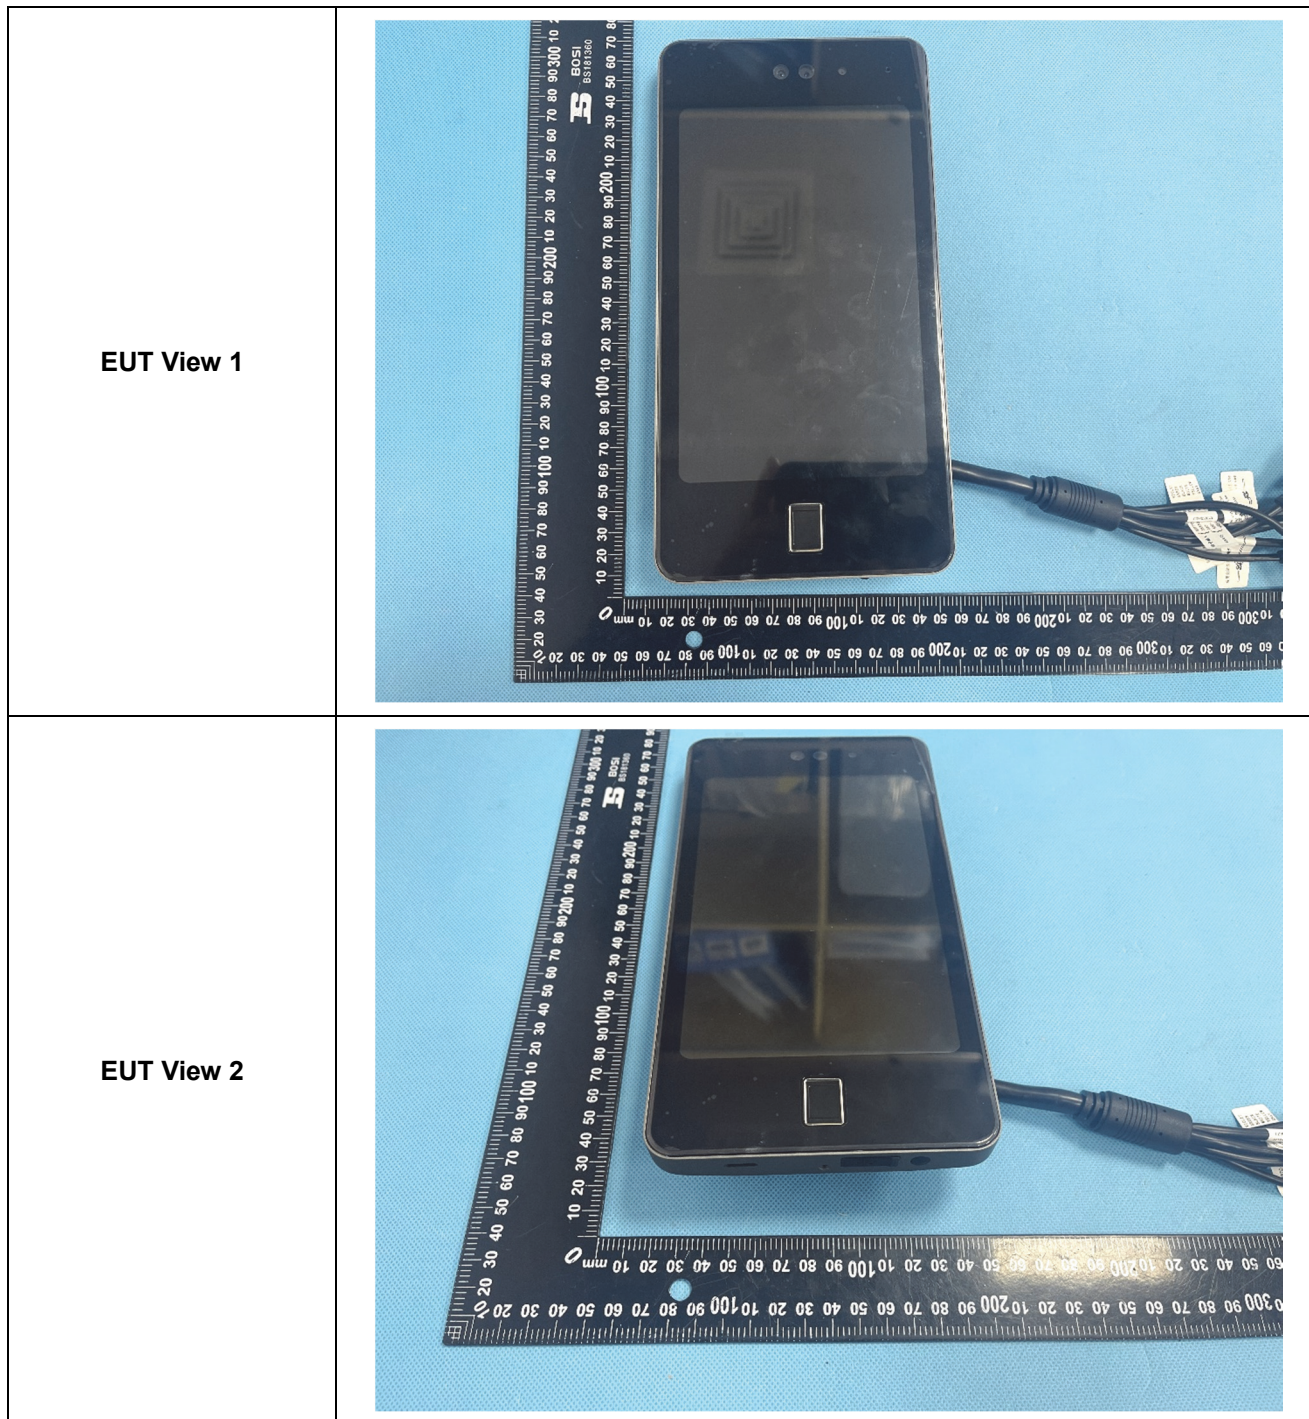

## EXHIBIT 2 - EUT EXTERNAL PHOTOGRAPHS

Model: E86-1701-OS-VF

<p><b>EUT View 3</b></p>	
<p><b>EUT View 4</b></p>	

<p>EUT View 5</p>	 A photograph showing the front view of a black mobile phone. The phone is positioned horizontally on a blue textured surface. A black L-shaped ruler is placed around the phone for scale. The ruler has markings in millimeters and centimeters. The phone's screen is dark and reflects light. A black cable is plugged into the bottom of the phone.
<p>EUT View 6</p>	 A photograph showing the back view of the mobile phone. The phone is positioned vertically on a blue textured surface. A black L-shaped ruler is placed around the phone for scale. The back of the phone is dark grey or black. It features a camera lens and a flash at the top. A white label is affixed to the back, containing technical information and a QR code. A black cable is plugged into the bottom of the phone.

**EUT View 7**

**EUT View 8**