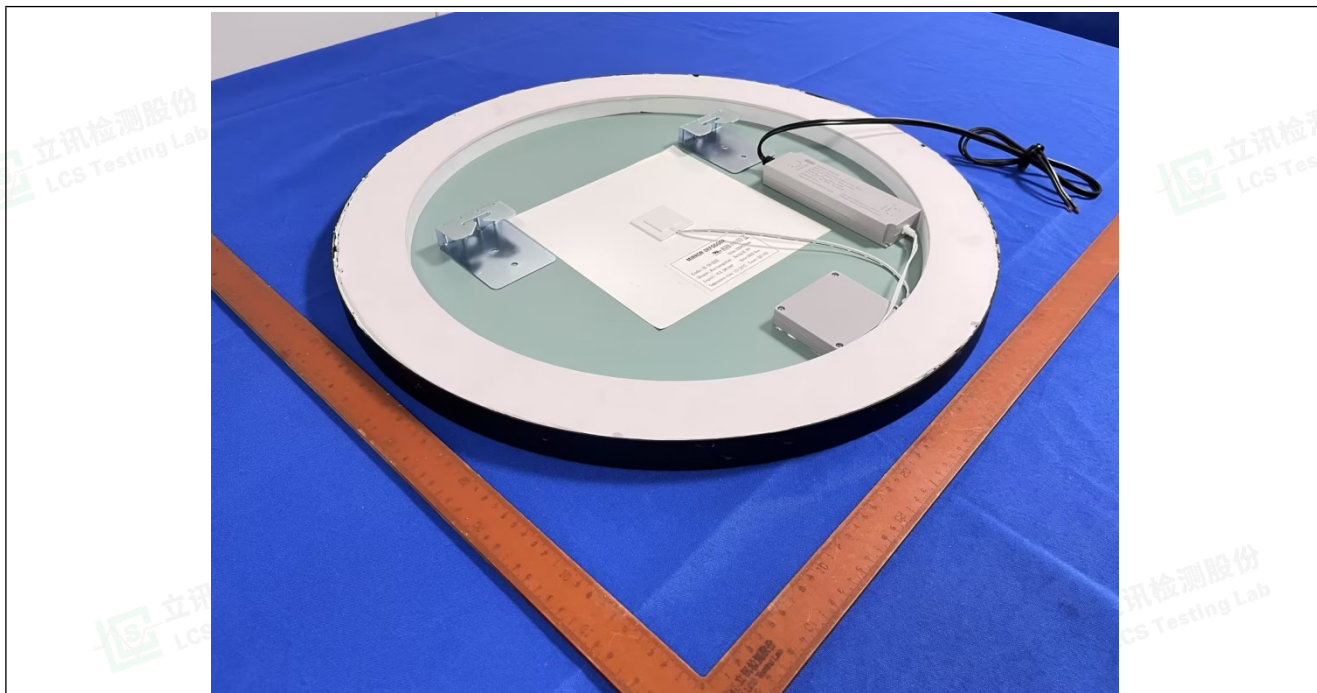

EUT Constructional Details (External Photos)

MIRROR DEFOGGER

  IP65 

Code: NL-24-2222 Size: 220*220mm
Shape: Rectangular Rating: DC 24V
Input: $\leq 2.5W/dm^2$ Date: 2023. Dec
Temperature rise: 10-20°C Test: QC-02