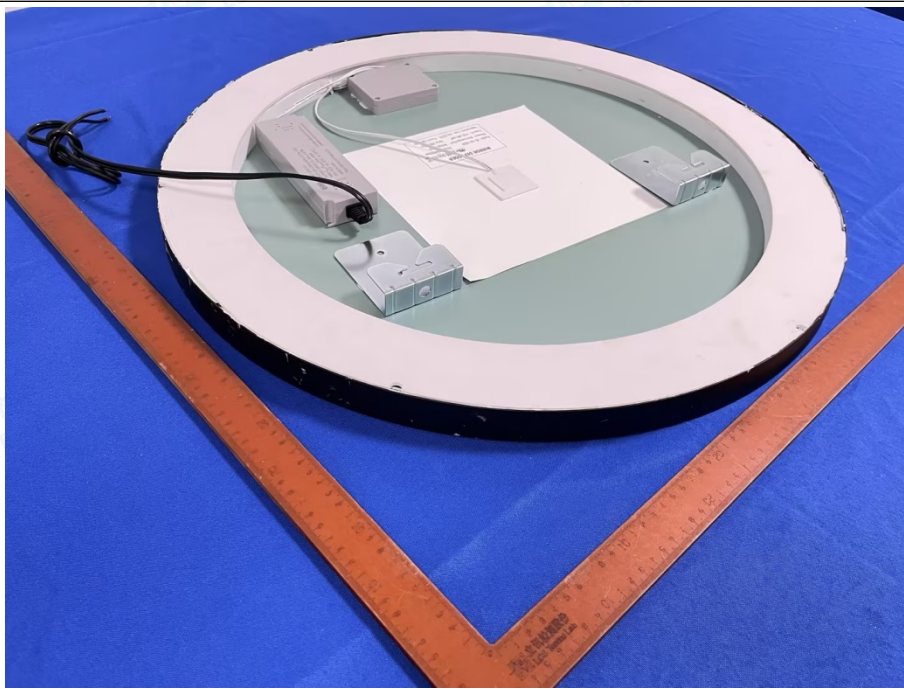

EUT Constructional Details (External Photos)

MIRROR DEFOGGER

  IP65 

Code: NL-24-2222 Size: 220*220mm
Shape: Rectangular Rating: DC 24V
Input: $\leq 2.5W/dm^2$ Date: 2023. Dec
Temperature rise: 10-20°C Test: QC-02