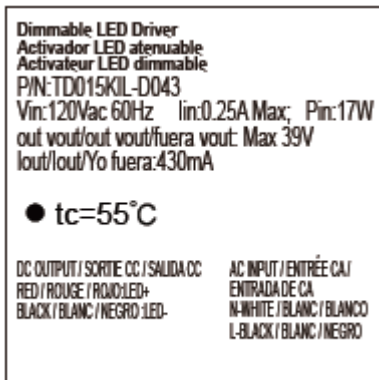

FCC Label and Location

52

85

Label location