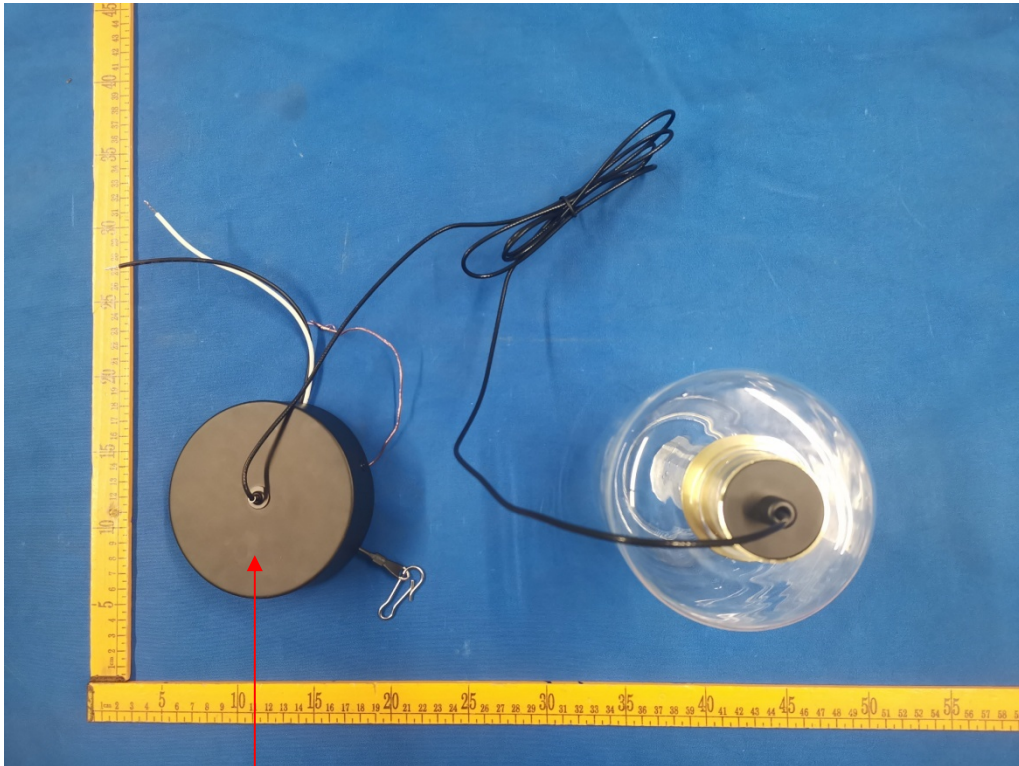

Label and label location

Model No: PDT1-CG

Led pendant light
Model: PDT1-CG
FCC: 2AUHG-PDT1-CG