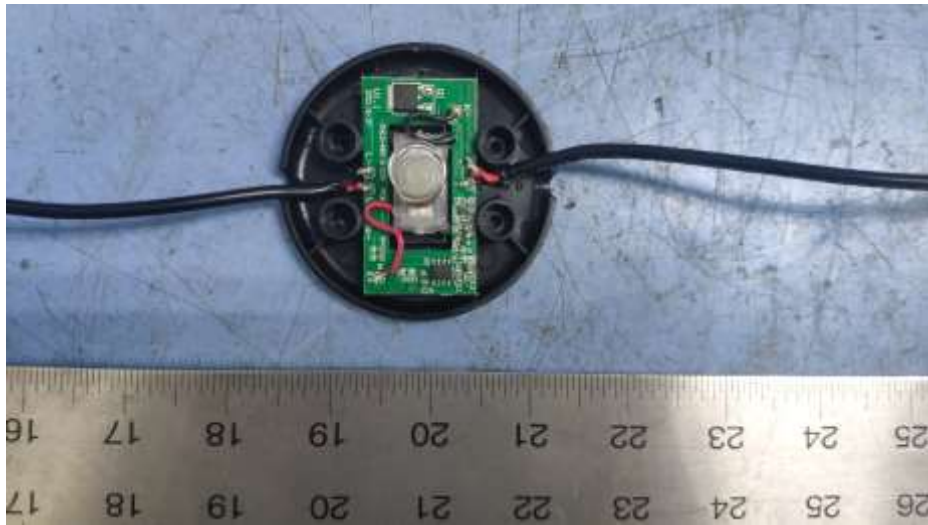

TEST REPORT

APPENDIX I – PHOTOS OF EUT

Outside for model TF1025G-01(FLR-SWK-XXXXX)

TEST REPORT

Outside for model TF1025G-02(FLR-SWK-XXXXX)

TEST REPORT

LED Lamp Inside

LED View

TEST REPORT

Dimmer View

TEST REPORT

Dimmer Inside

Dimmer PCB View

TEST REPORT

Dimmer PCB View

Adapter View

TEST REPORT

Adapter View

Adapter Label

TEST REPORT

Adapter Inside

Adapter View PCB

TEST REPORT

Adapter View PCB