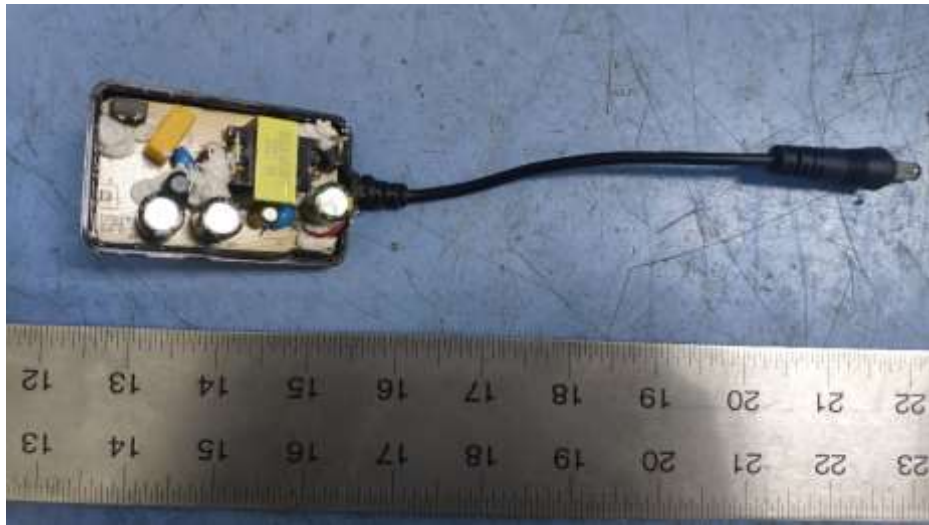

TEST REPORT

APPENDIX I – PHOTOS OF EUT

Outside for model TF1025G-01(FLR-SWK-XXXXX)

TEST REPORT

Outside for model TF1025G-02(FLR-SWK-XXXXX)

TEST REPORT

LED Lamp Inside

LED View

TEST REPORT

Dimmer View

TEST REPORT

Dimmer Inside

Dimmer PCB View

TEST REPORT

Dimmer PCB View

Adapter View

TEST REPORT

Adapter View

Adapter Label

TEST REPORT

Adapter Inside

Adapter View PCB

TEST REPORT

Adapter View PCB