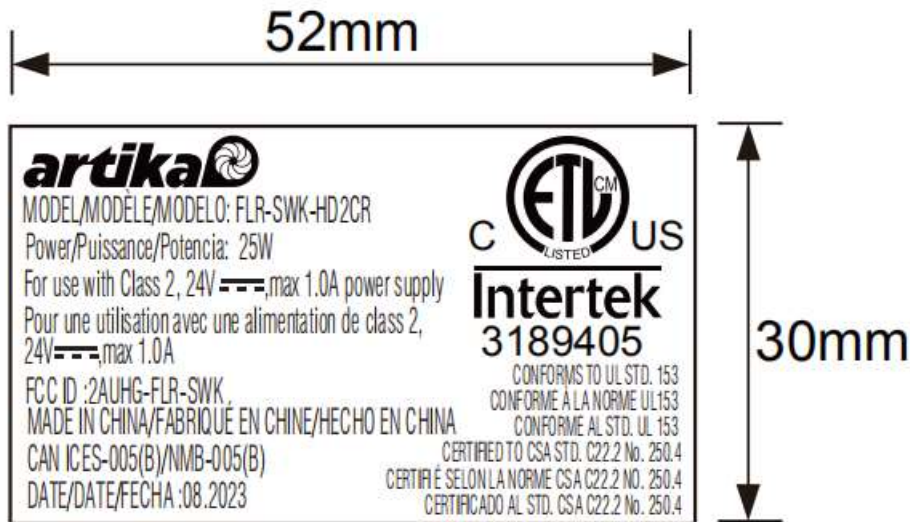

FLR-SWK-HD2CR

PLR-SWK-HD3CR
Label Position

The label is on the bottom of the light fixture.