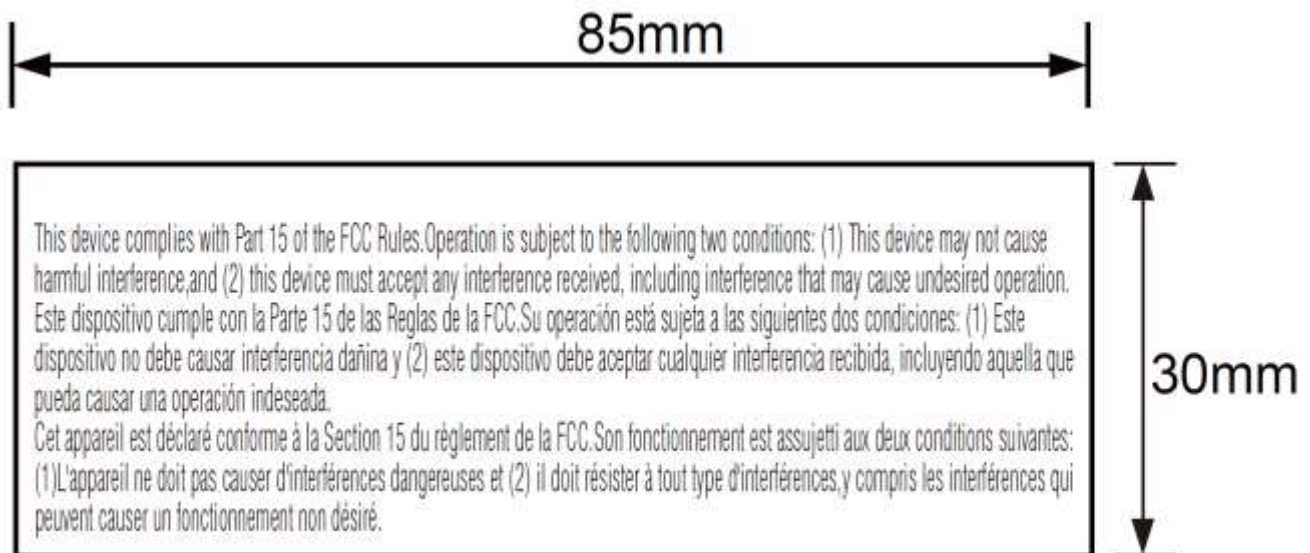

FLR-SWK-HD2CR

PLR-SWK-HD3CR
Label Position

The label is on the bottom of the light fixture.