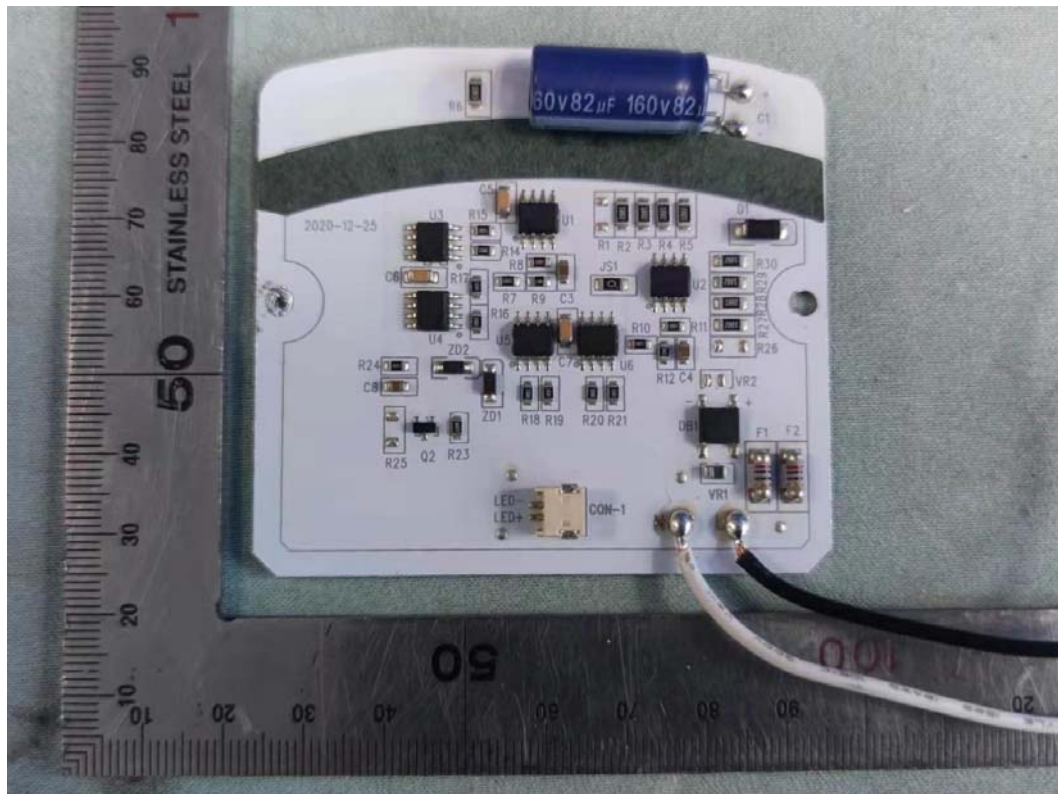

FIGURE 1
LED PANEL (M/N: 15FLPR-SP3-WH)
COVER REMOVED

FIGURE 2
LED PANEL (M/N: 15FLPR-SP3-WH)
MAINBOARD FRONT VIEW

FIGURE 3
LED PANEL (M/N: 15FLPR-SP3-WH)
MAINBOARD BACK VIEW

FIGURE 4
LED PANEL (M/N: 15FLPR-SP3-WH)
LED

FIGURE 5
LED PANEL (M/N: 15FLPR-SP3-WH)
LED FRONT VIEW

FIGURE 6
LED PANEL (M/N: 15FLPR-SP3-WH)
LED BACK VIEW