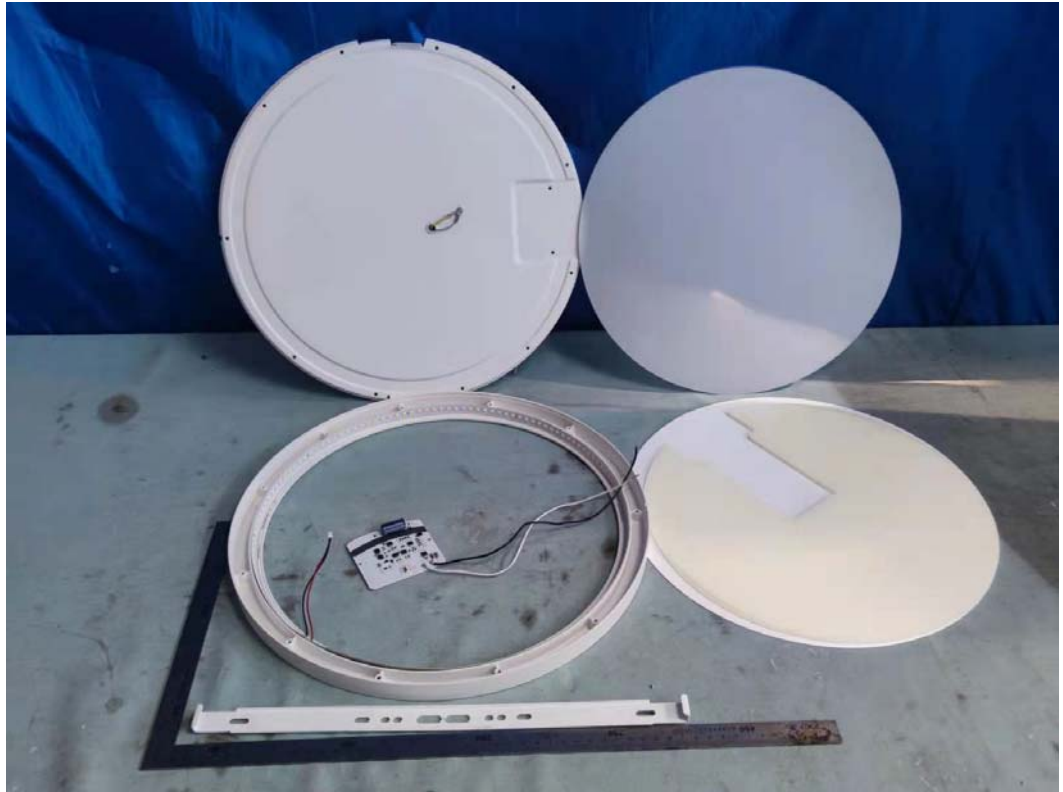

FIGURE 1
LED PANEL (M/N: 15FLPR-SP3-WH)
COVER REMOVED

FIGURE 2
LED PANEL (M/N: 15FLPR-SP3-WH)
MAINBOARD FRONT VIEW

FIGURE 3
LED PANEL (M/N: 15FLPR-SP3-WH)
MAINBOARD BACK VIEW

FIGURE 4
LED PANEL (M/N: 15FLPR-SP3-WH)
LED

FIGURE 5
LED PANEL (M/N: 15FLPR-SP3-WH)
LED FRONT VIEW

FIGURE 6
LED PANEL (M/N: 15FLPR-SP3-WH)
LED BACK VIEW