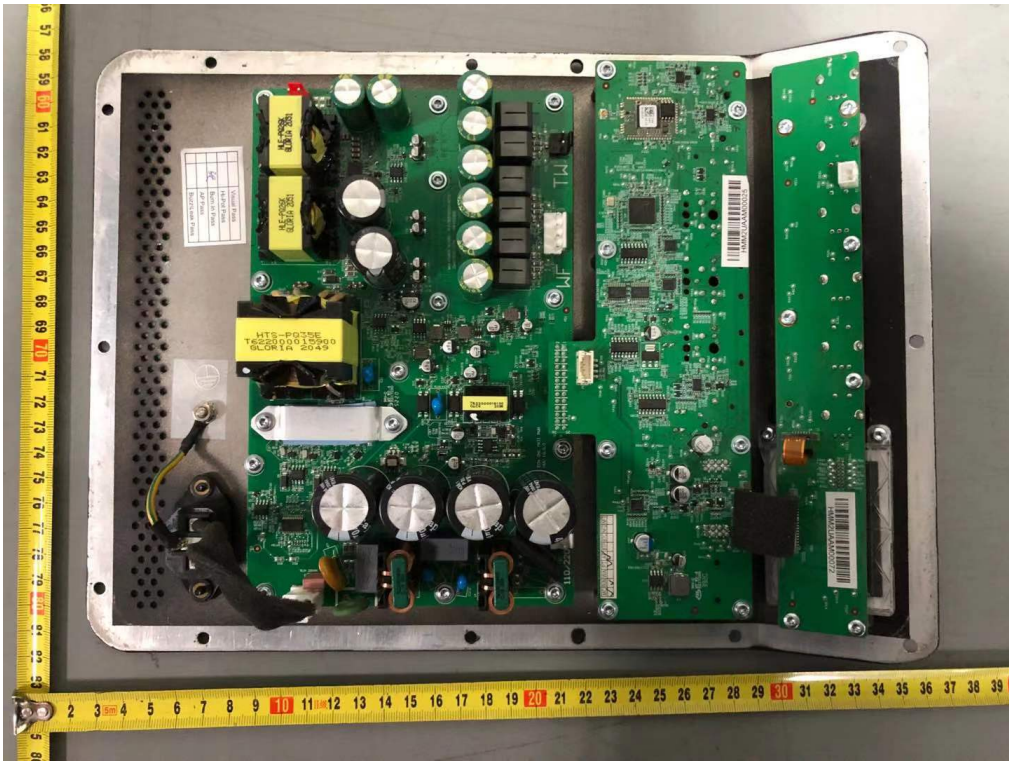

Internal Photos
M/N: EON ONE MK2

Internal Photos
M/N: EON ONE MK2

Internal Photos
M/N: EON ONE MK2

Bluetooth
Antenna

Internal Photos
M/N: EON ONE MK2

Internal Photos
M/N: EON ONE MK2

Internal Photos
M/N: EON ONE MK2

Internal Photos
M/N: EON ONE MK2

Internal Photos
M/N: EON ONE MK2

Bluetooth
Antenna
Connector

Internal Photos
M/N: EON ONE MK2

Internal Photos
M/N: EON ONE MK2