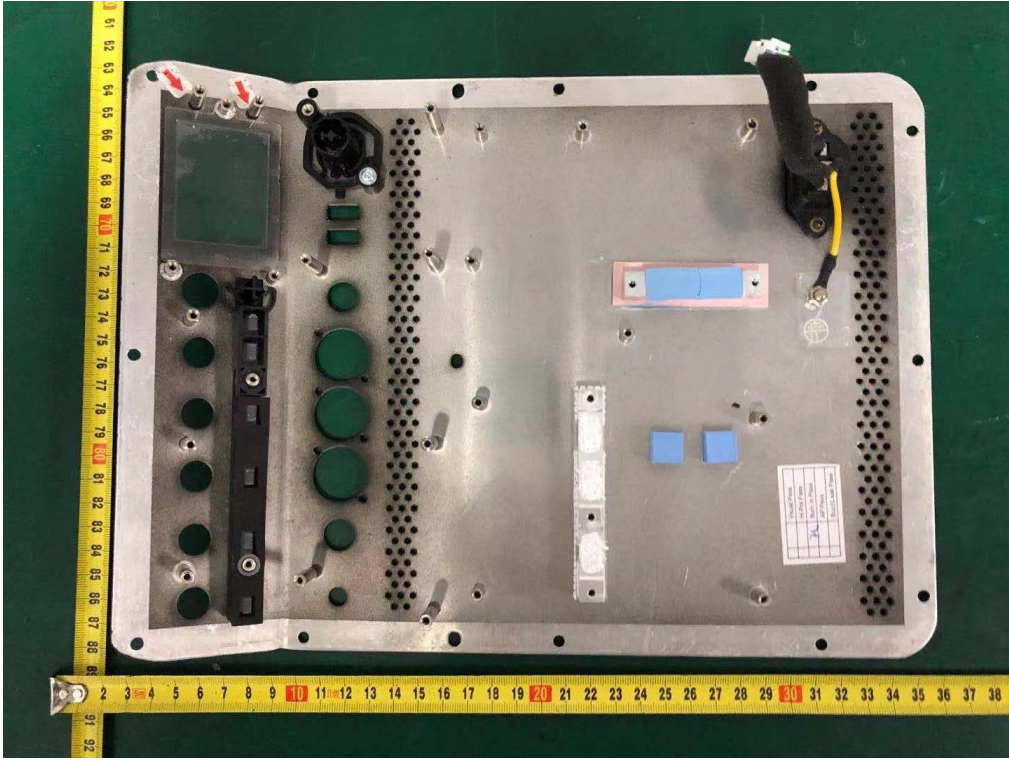

Internal Photos
M/N: EON ONE MK2

Internal Photos
M/N: EON ONE MK2

Internal Photos
M/N: EON ONE MK2

Bluetooth
Antenna

Internal Photos
M/N: EON ONE MK2

Internal Photos
M/N: EON ONE MK2

Internal Photos
M/N: EON ONE MK2

Internal Photos
M/N: EON ONE MK2

Internal Photos
M/N: EON ONE MK2

Bluetooth
Antenna
Connector

Internal Photos
M/N: EON ONE MK2

Internal Photos
M/N: EON ONE MK2