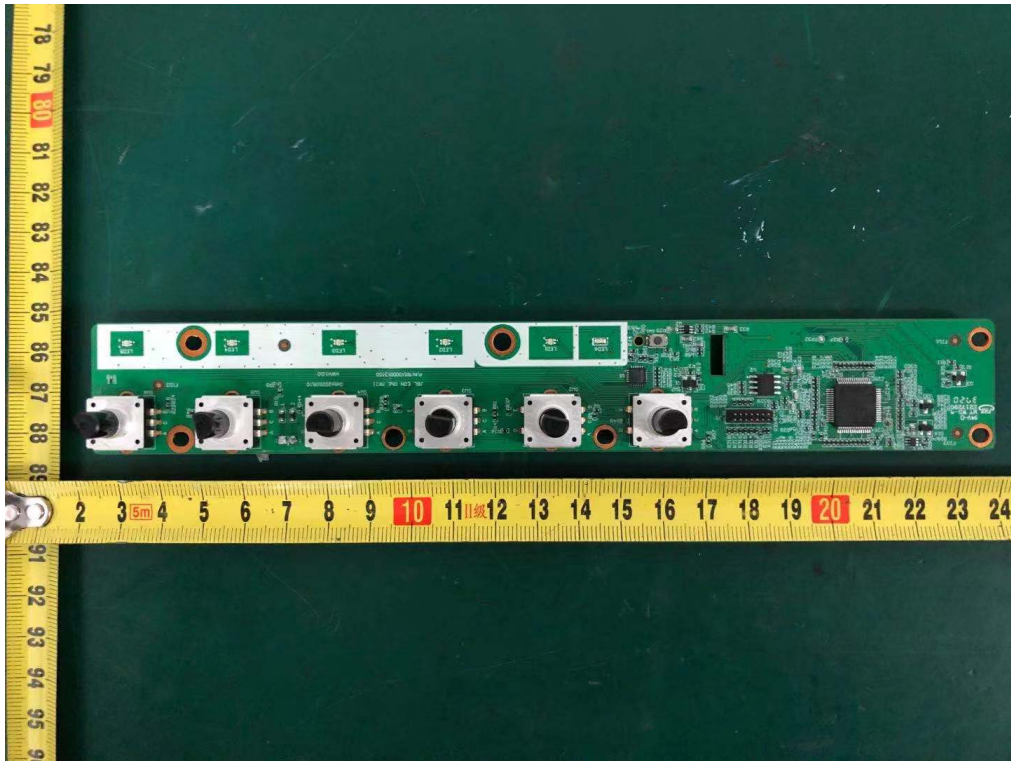

Internal Photos
M/N: EON ONE MK2

Internal Photos
M/N: EON ONE MK2

Bluetooth
Antenna
Connector

Internal Photos
M/N: EON ONE MK2

Internal Photos
M/N: EON ONE MK2