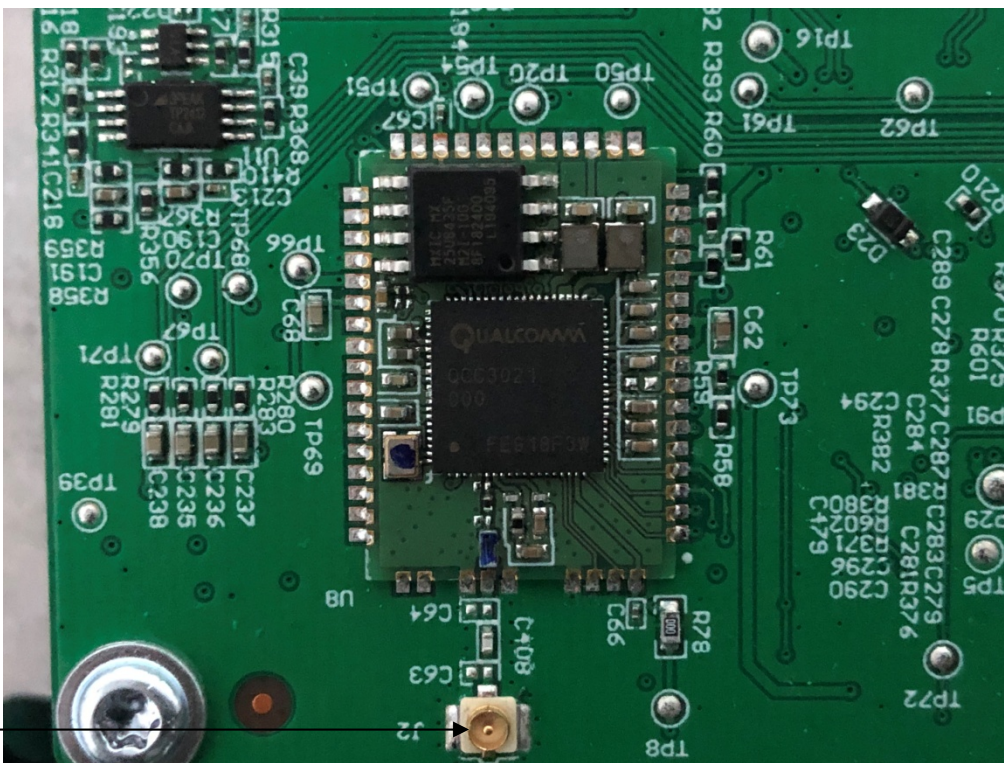

Internal Photos
M/N: EON ONE MK2

Internal Photos
M/N: EON ONE MK2

Internal Photos
M/N: EON ONE MK2

Bluetooth
Antenna

Internal Photos
M/N: EON ONE MK2

Internal Photos
M/N: EON ONE MK2

Internal Photos
M/N: EON ONE MK2

Internal Photos
M/N: EON ONE MK2

Internal Photos
M/N: EON ONE MK2

Bluetooth
Antenna
Connector

Internal Photos
M/N: EON ONE MK2

Internal Photos
M/N: EON ONE MK2