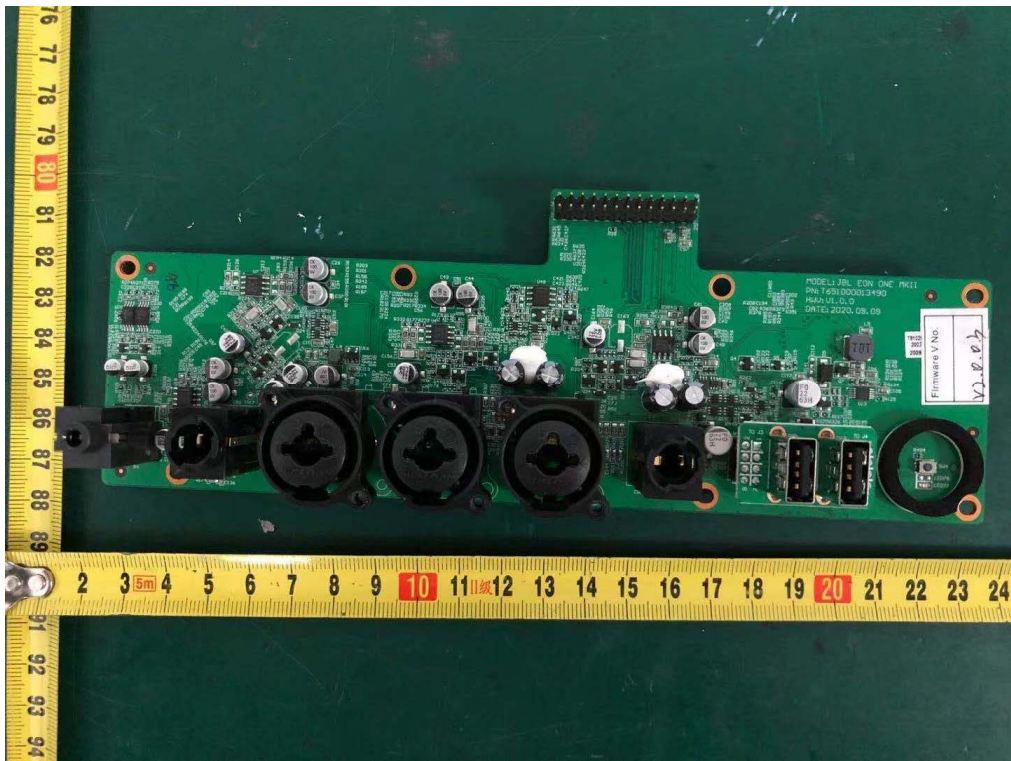

Internal Photos
M/N: EON ONE MK2

Internal Photos
M/N: EON ONE MK2

Internal Photos
M/N: EON ONE MK2

Bluetooth
Antenna

Internal Photos
M/N: EON ONE MK2

Internal Photos
M/N: EON ONE MK2

Internal Photos
M/N: EON ONE MK2

Internal Photos
M/N: EON ONE MK2

Internal Photos
M/N: EON ONE MK2

Bluetooth
Antenna
Connector

Internal Photos
M/N: EON ONE MK2

Internal Photos
M/N: EON ONE MK2