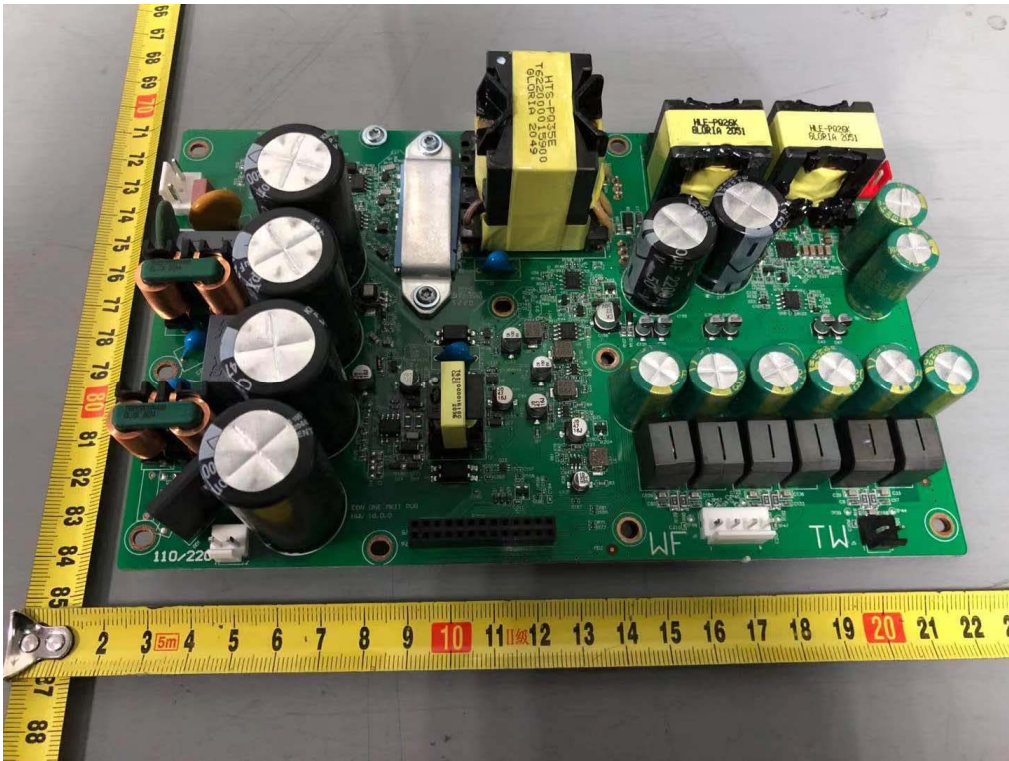

Internal Photos
M/N: EON ONE MK2

Internal Photos
M/N: EON ONE MK2

Internal Photos
M/N: EON ONE MK2

Bluetooth
Antenna

Internal Photos
M/N: EON ONE MK2

Internal Photos
M/N: EON ONE MK2

Internal Photos
M/N: EON ONE MK2

Internal Photos
M/N: EON ONE MK2

Internal Photos
M/N: EON ONE MK2

Bluetooth
Antenna
Connector

Internal Photos
M/N: EON ONE MK2

Internal Photos
M/N: EON ONE MK2