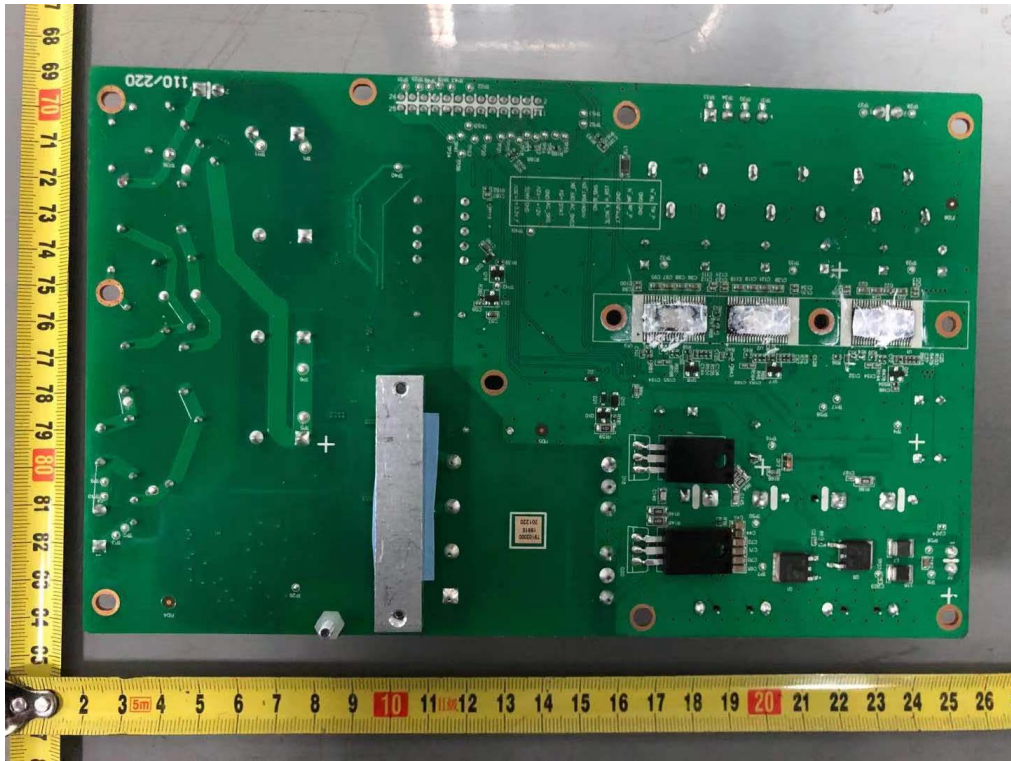

Internal Photos
M/N: EON ONE MK2

Internal Photos
M/N: EON ONE MK2

Internal Photos
M/N: EON ONE MK2

Bluetooth
Antenna

Internal Photos
M/N: EON ONE MK2

Internal Photos
M/N: EON ONE MK2

Internal Photos
M/N: EON ONE MK2

Internal Photos
M/N: EON ONE MK2

Internal Photos
M/N: EON ONE MK2

Bluetooth
Antenna
Connector

Internal Photos
M/N: EON ONE MK2

Internal Photos
M/N: EON ONE MK2