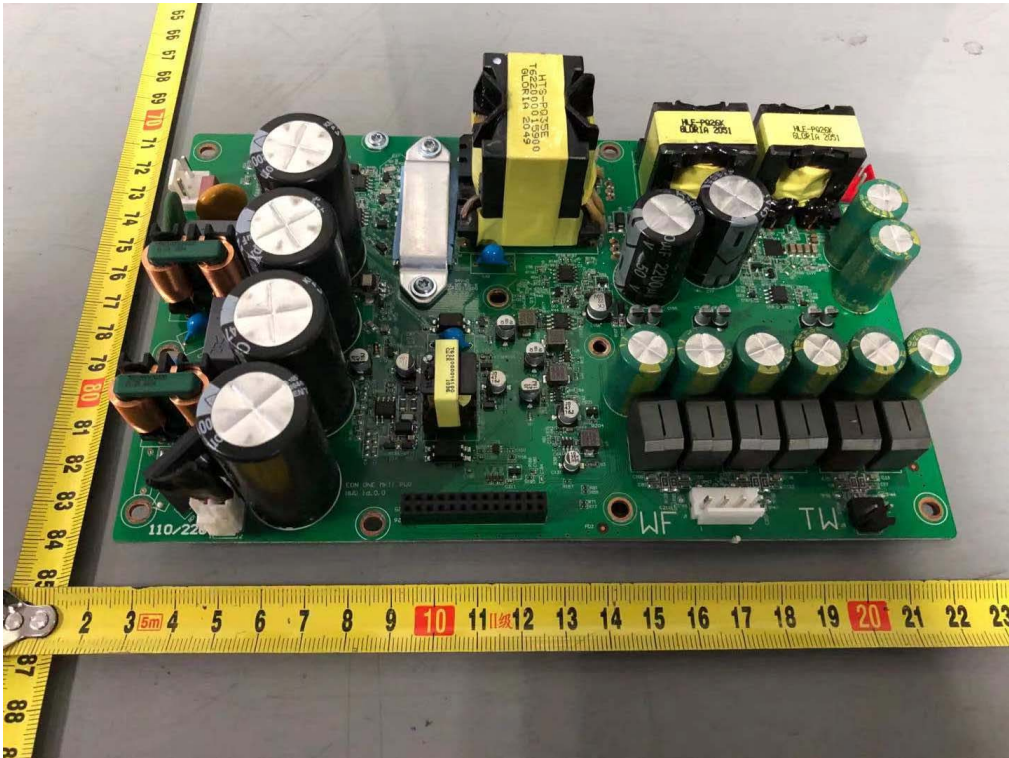

Internal Photos
M/N: EON ONE MK2

Internal Photos
M/N: EON ONE MK2

Internal Photos
M/N: EON ONE MK2

Bluetooth
Antenna

Internal Photos
M/N: EON ONE MK2

Internal Photos
M/N: EON ONE MK2

Internal Photos
M/N: EON ONE MK2

Internal Photos
M/N: EON ONE MK2

Internal Photos
M/N: EON ONE MK2

Bluetooth
Antenna
Connector

Internal Photos
M/N: EON ONE MK2

Internal Photos
M/N: EON ONE MK2