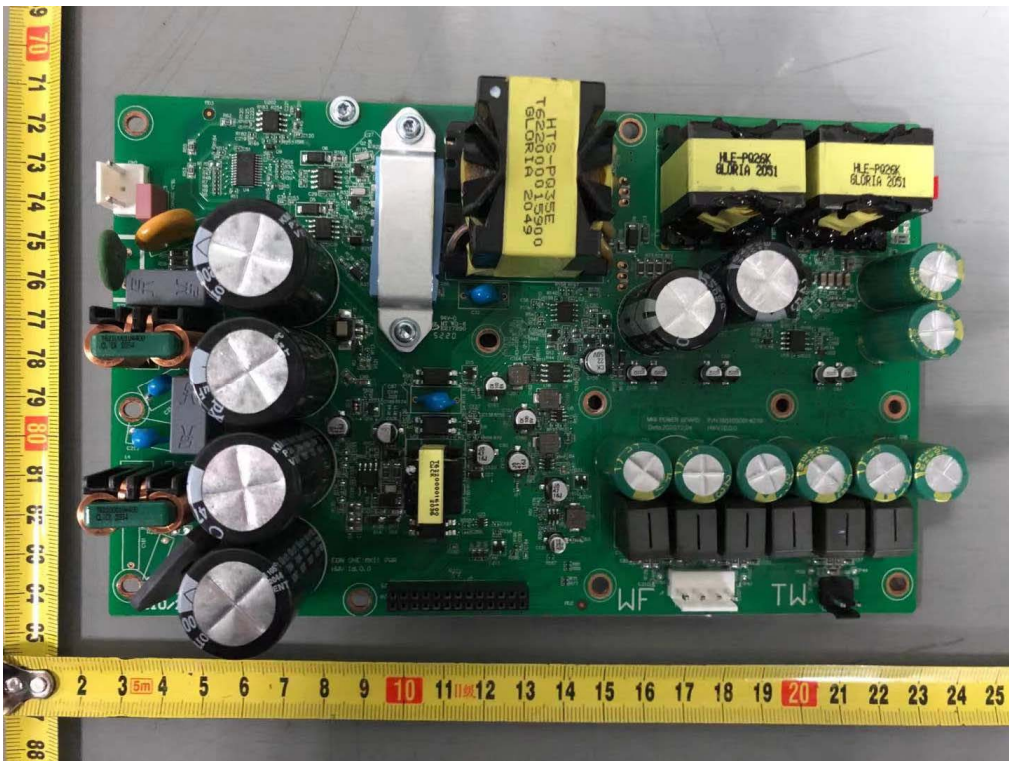

Internal Photos
M/N: EON ONE MK2

Internal Photos
M/N: EON ONE MK2

Internal Photos
M/N: EON ONE MK2

Bluetooth
Antenna

Internal Photos
M/N: EON ONE MK2

Internal Photos
M/N: EON ONE MK2

Internal Photos
M/N: EON ONE MK2

Internal Photos
M/N: EON ONE MK2

Internal Photos
M/N: EON ONE MK2

Bluetooth
Antenna
Connector

Internal Photos
M/N: EON ONE MK2

Internal Photos
M/N: EON ONE MK2