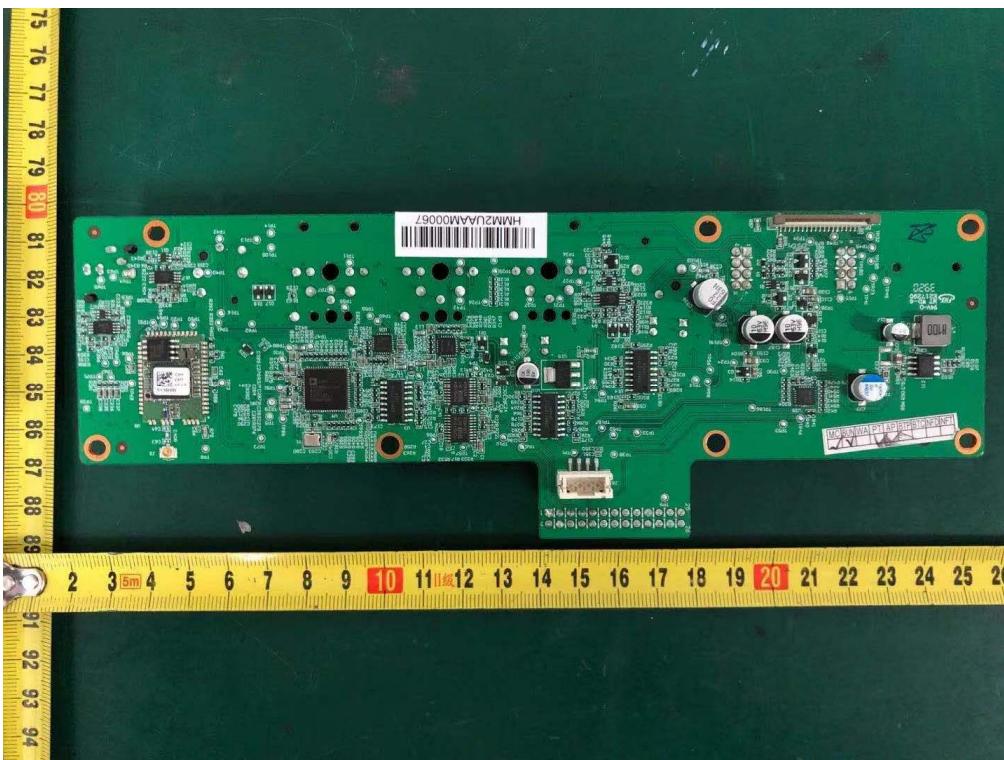

Internal Photos
M/N: EON ONE MK2

Internal Photos
M/N: EON ONE MK2

Internal Photos
M/N: EON ONE MK2

Bluetooth
Antenna

Internal Photos
M/N: EON ONE MK2

Internal Photos
M/N: EON ONE MK2

Internal Photos
M/N: EON ONE MK2

Internal Photos
M/N: EON ONE MK2

Internal Photos
M/N: EON ONE MK2

Bluetooth
Antenna
Connector

Internal Photos
M/N: EON ONE MK2

Internal Photos
M/N: EON ONE MK2