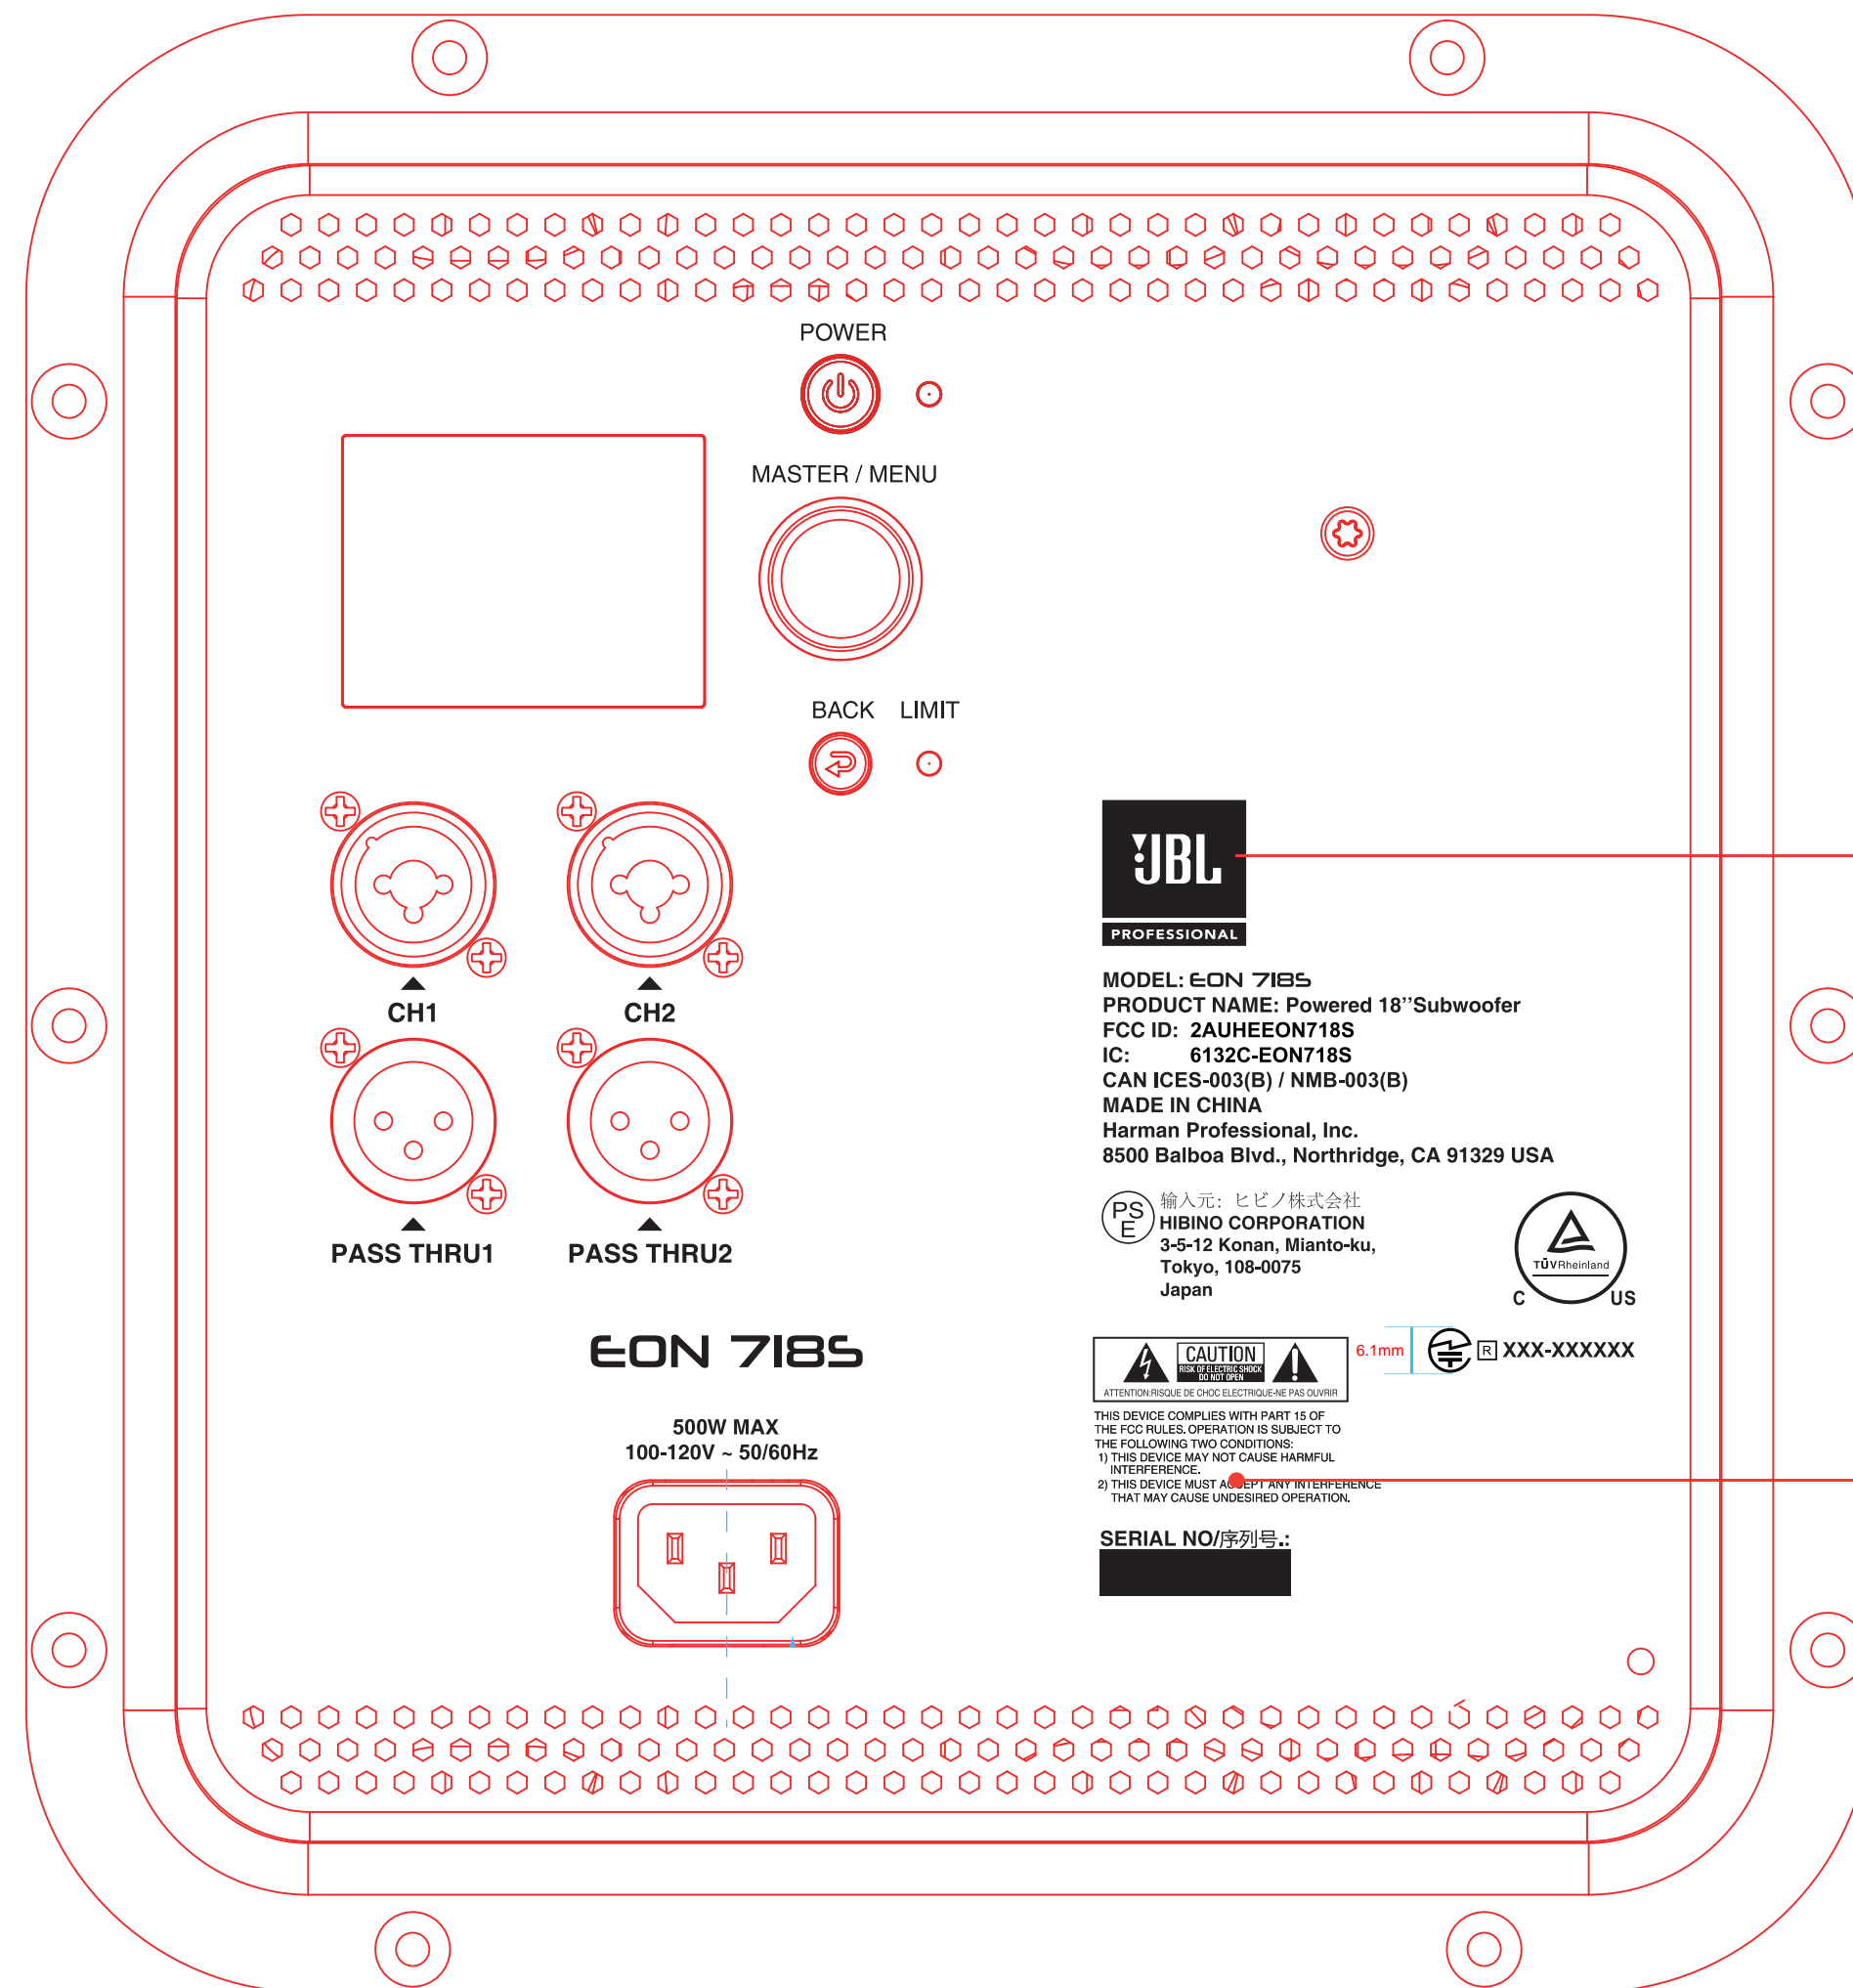

EON712\_Artwork  
 Mixer Panel  
 Design: Totom Lu  
 Date: 2021-01-28

Units: mm  
 M 1:1

**Pull 1 -Label 1**  
 Silkscreen  
 Pantone Cool Grey 2U

**Pull 2 -Label 2**  
 Background:  
 Pantone cool gray 2C  
 Silkscreen  
 Pantone 172C

**Pull 3 - Compliance**  
 Silkscreen  
 Pantone Cool Grey 7C