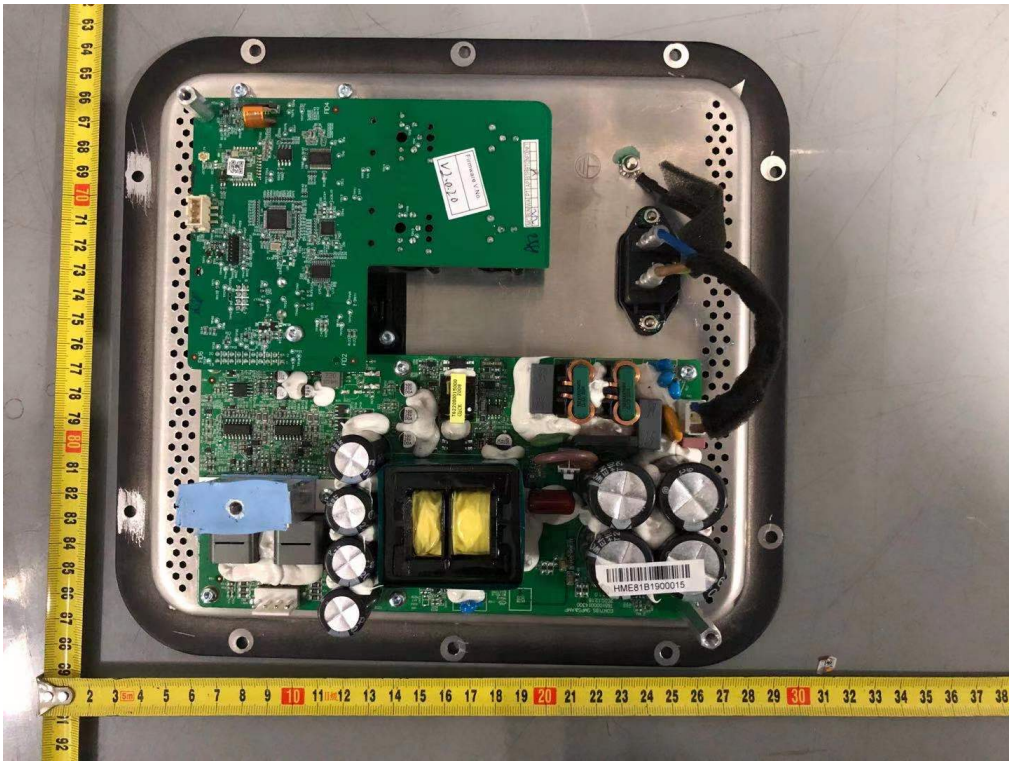

Internal Photos
M/N: EON 718S

Internal Photos
M/N: EON 718S

Bluetooth
Antenna

Internal Photos
M/N: EON 718S

Internal Photos
M/N: EON 718S

Internal Photos
M/N: EON 718S

Internal Photos

M/N: EON 718S

Bluetooth
Antenna
Connector

Internal Photos
M/N: EON 718S