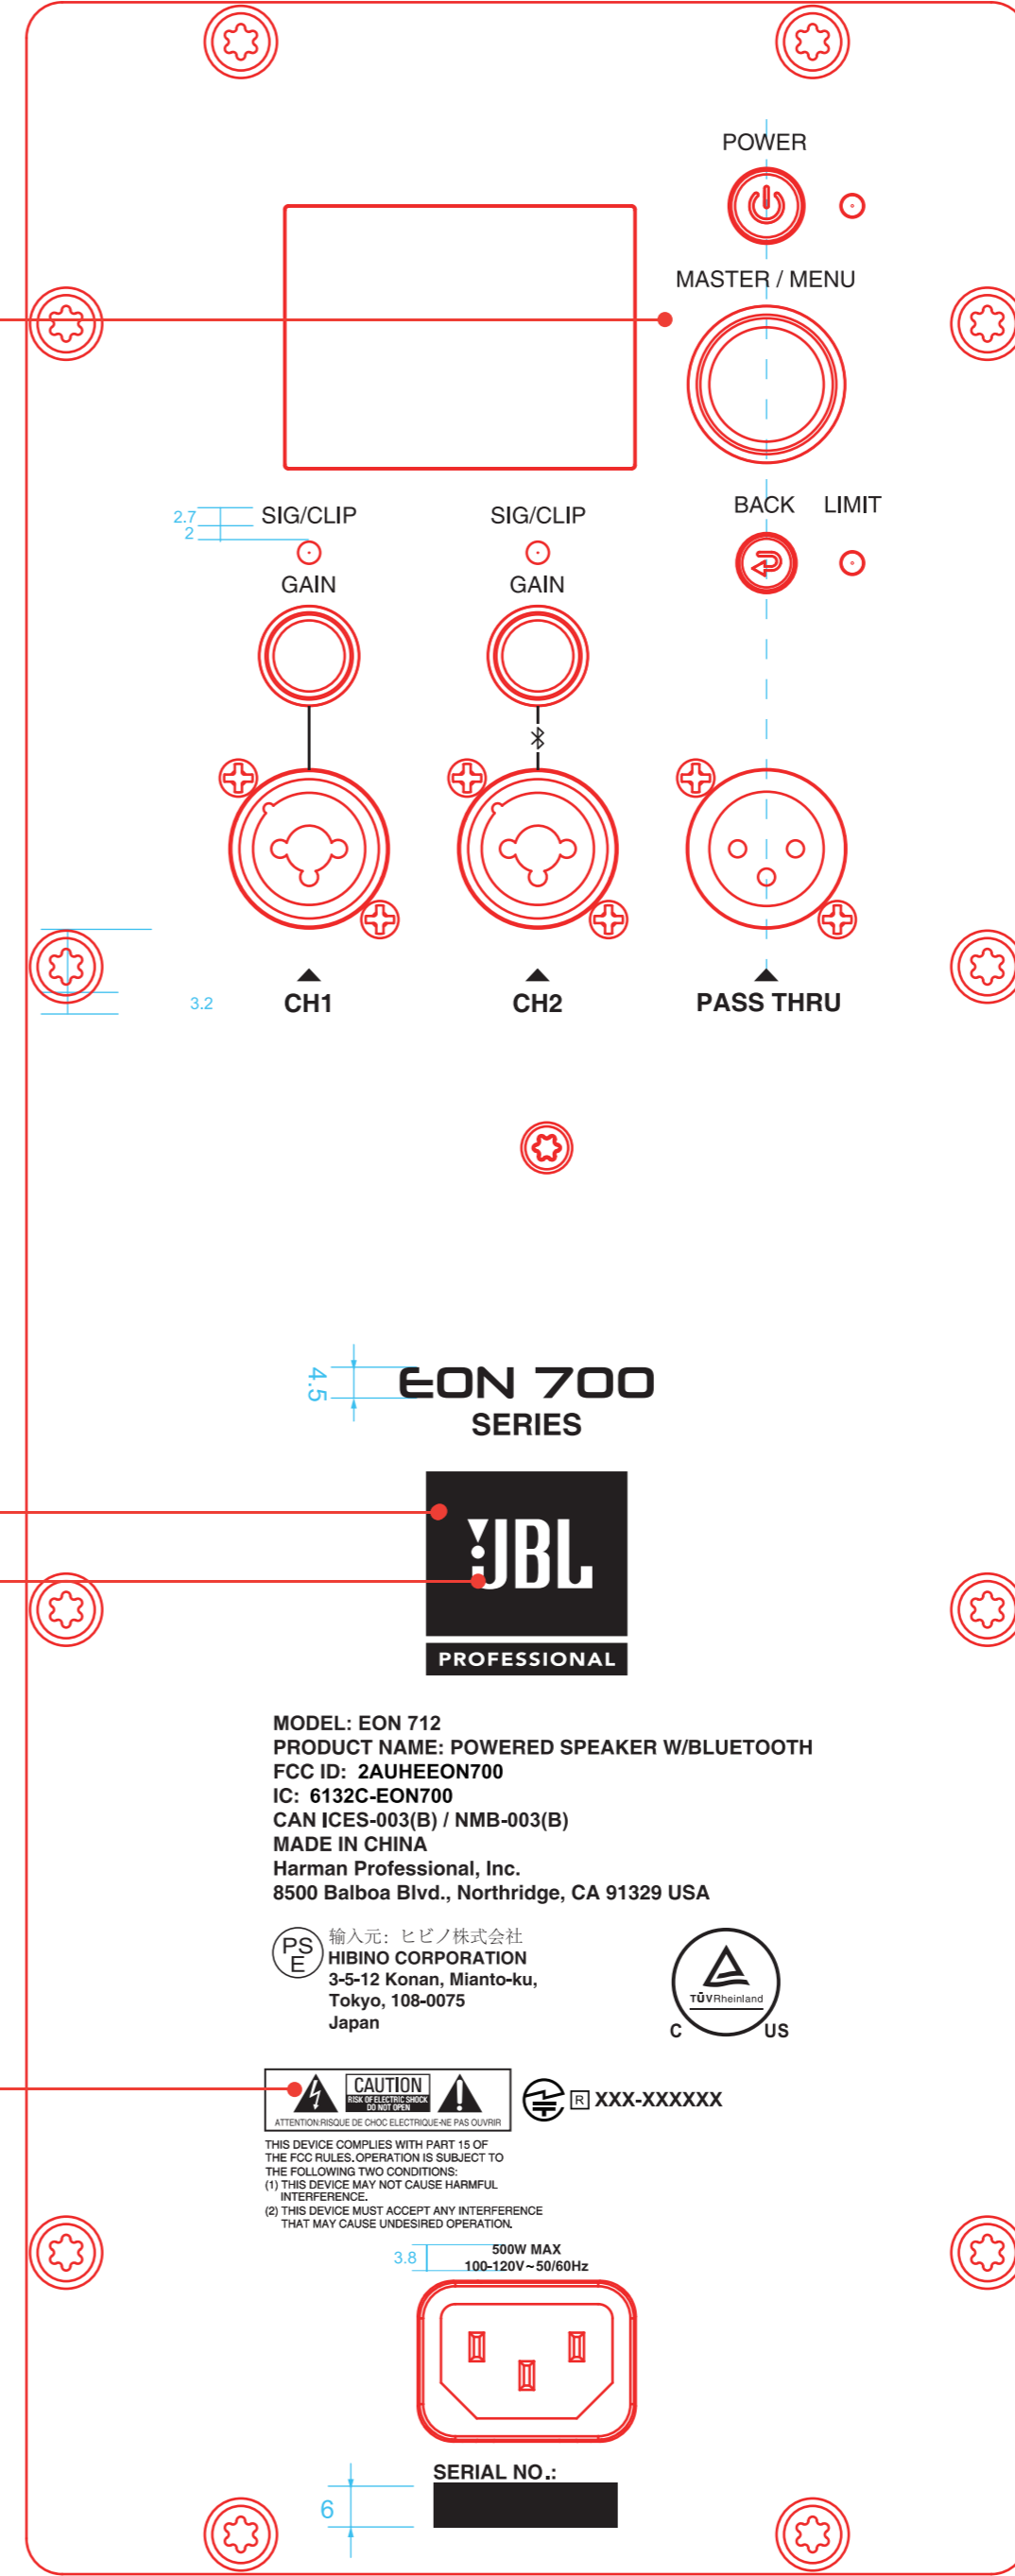

Pull 1 -Label 1
Silkscreen
Pantone Cool Grey 2C

Pull 2 -Label 2
Background:
Pantone cool gray 2C
Silkscreen
Pantone 172C

Pull3 - Compliance
Silkscreen
Pantone Cool Grey 7C

EON712_Artwork
Mixer Panel
Design: Totom Lu
Date: 2021-01-28

Units: mm
M 1:1

Pull 1 -Label 1
Silkscreen
Pantone Cool Grey 2C

Pull 2 -Label 2
Background:
Pantone cool gray 2C
Silkscreen
Pantone 172C

Pull3 - Compliance
Silkscreen
Pantone Cool Grey 7C

EON712_Artwork
 Mixer Panel
 Design: Totom Lu
 Date: 2021-01-28

Units: mm
 M 1:1

Pull 1 -Label 1
 Silkscreen
 Pantone Cool Grey 2C

Pull 2 -Label 2
 Background:
 Pantone cool gray 2C
 Silkscreen
 Pantone 172C

Pull3 - Compliance
 Silkscreen
 Pantone Cool Grey 7C