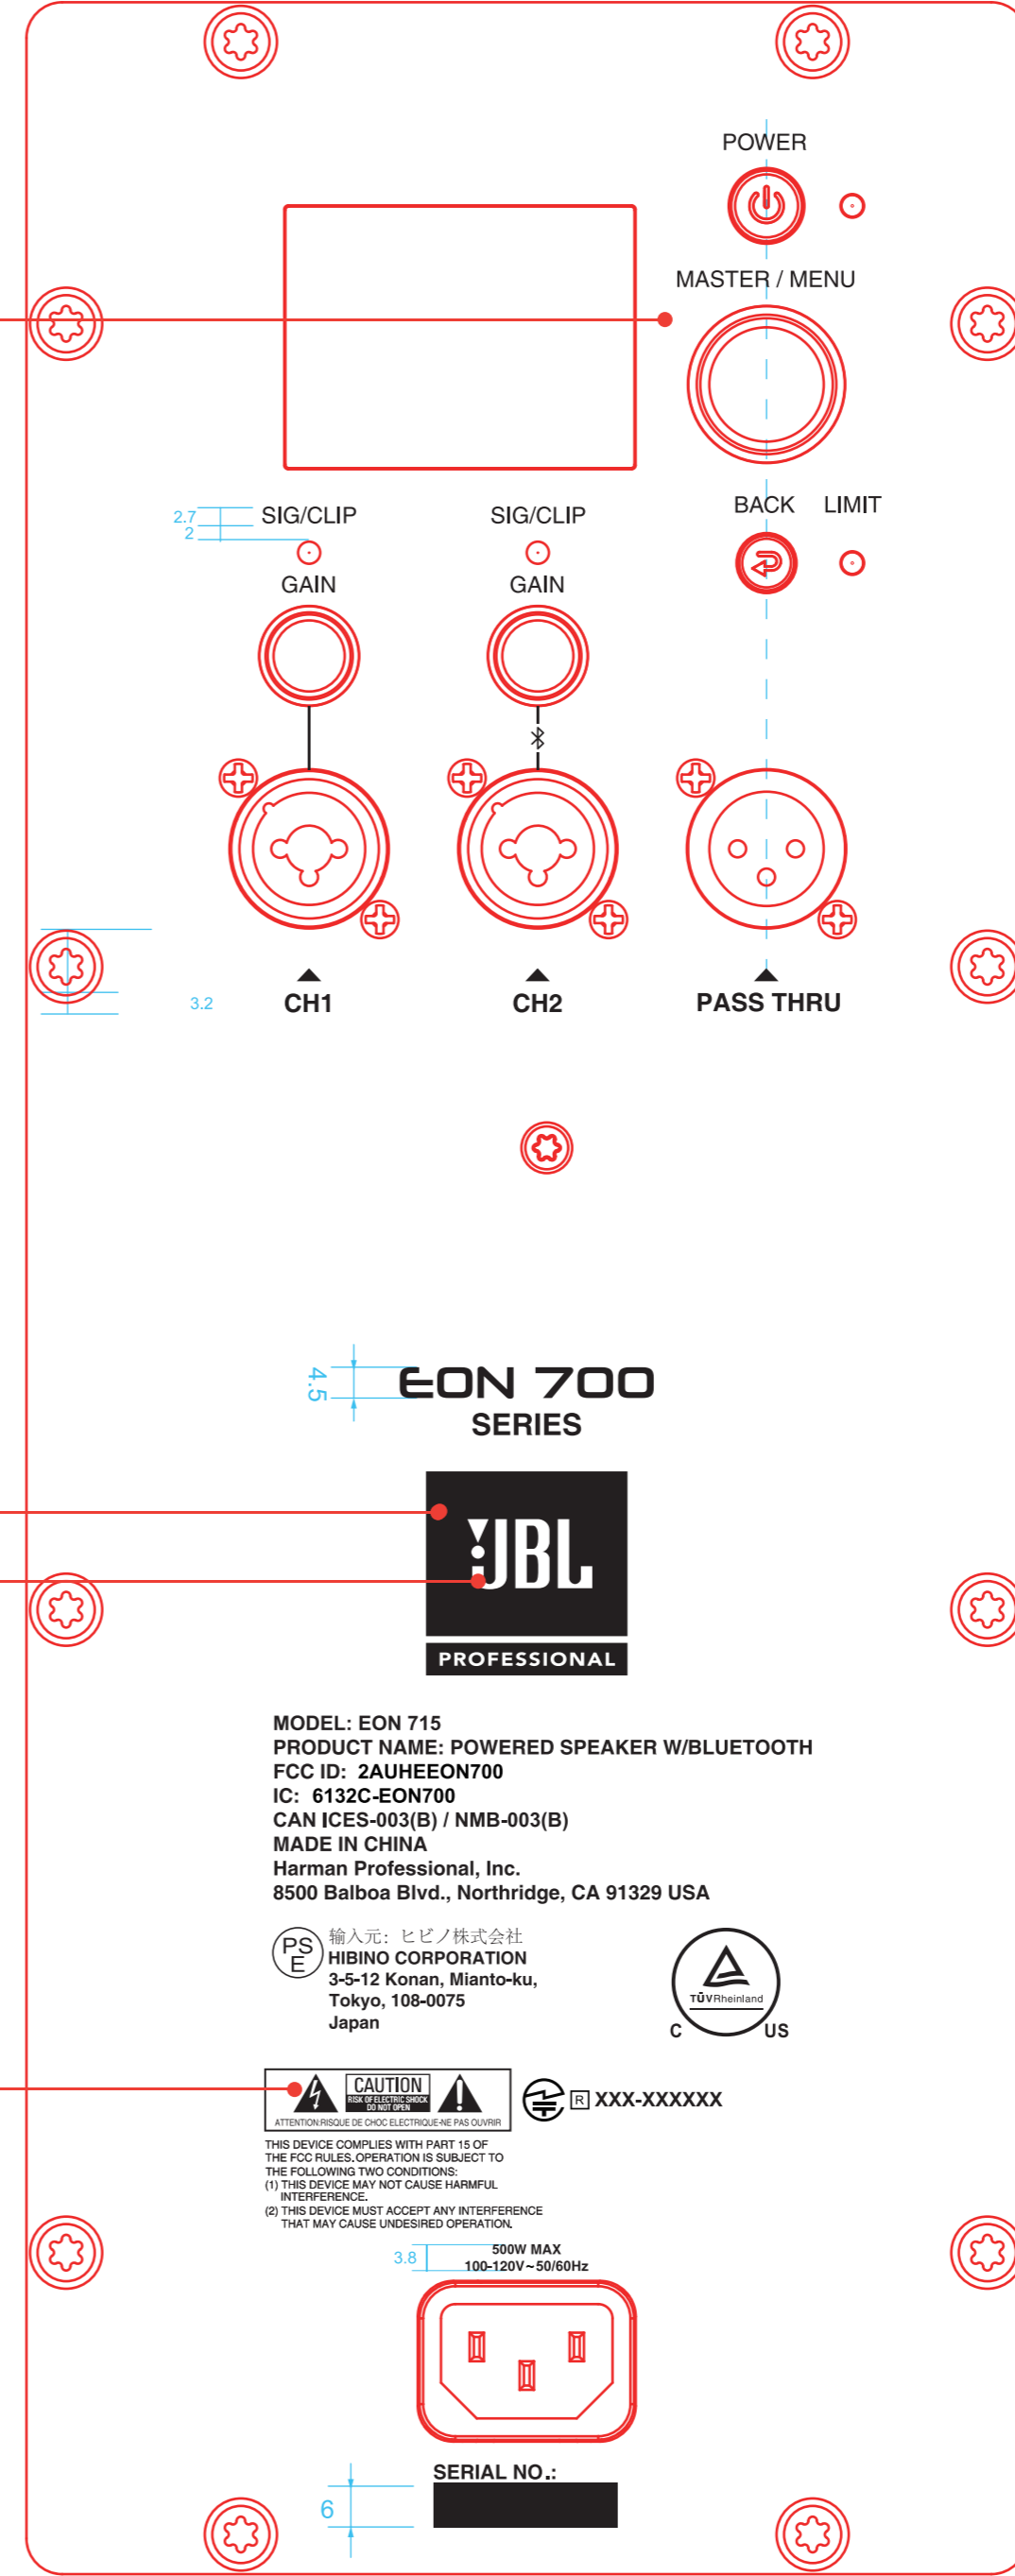

Pull 1 -Label 1
Silkscreen
Pantone Cool Grey 2C

Pull 2 -Label 2
Background:
Pantone cool gray 2C
Silkscreen
Pantone 172C

Pull3 - Compliance
Silkscreen
Pantone Cool Grey 7C

EON712_Artwork
Mixer Panel
Design: Totom Lu
Date: 2021-01-28

Units: mm
M 1:1

Pull 1 -Label 1
Silkscreen
Pantone Cool Grey 2C

Pull 2 -Label 2
Background:
Pantone cool gray 2C
Silkscreen
Pantone 172C

Pull3 - Compliance
Silkscreen
Pantone Cool Grey 7C

EON712_Artwork
 Mixer Panel
 Design: Totom Lu
 Date: 2021-01-28

Units: mm
 M 1:1

Pull 1 -Label 1
 Silkscreen
 Pantone Cool Grey 2C

Pull 2 -Label 2
 Background:
 Pantone cool gray 2C
 Silkscreen
 Pantone 172C

Pull3 - Compliance
 Silkscreen
 Pantone Cool Grey 7C