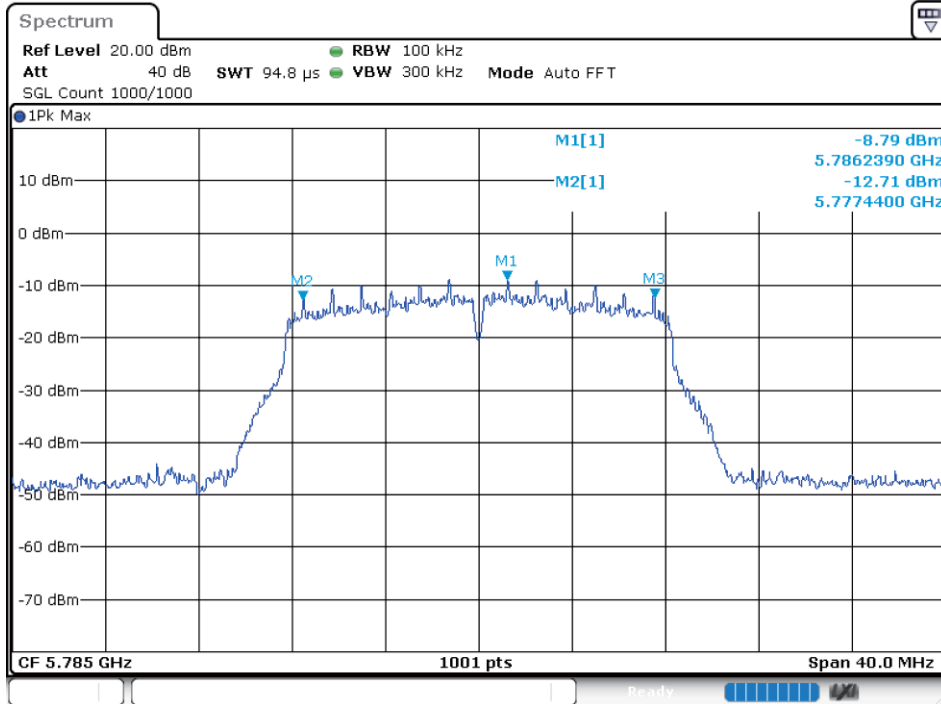

EBW NVNT 802.11a 5785MHz Ant1