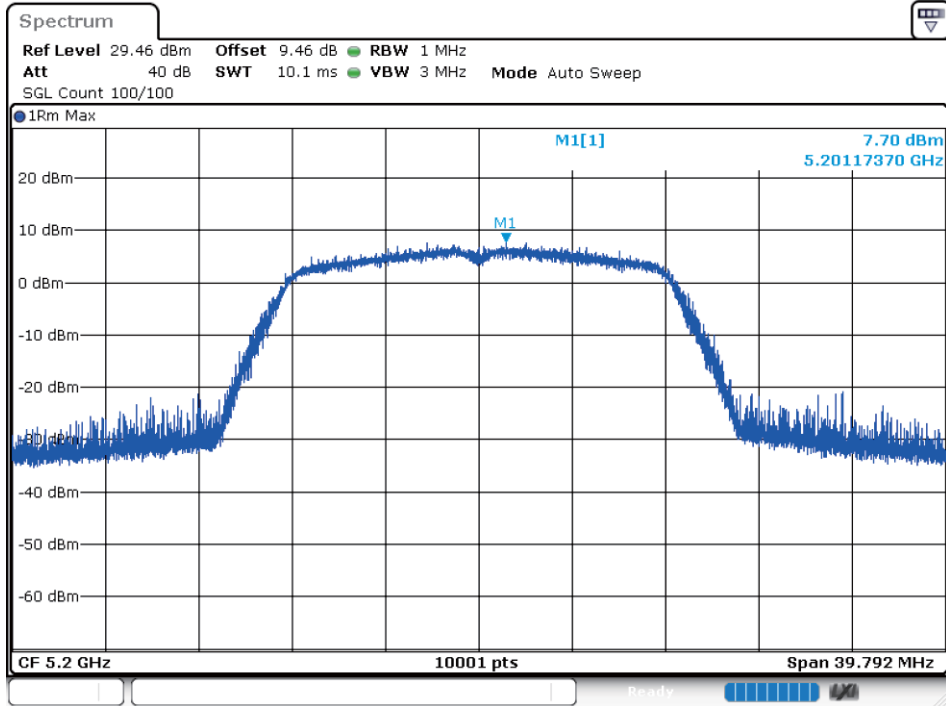

PSD NVNT 802.11a 5200MHz Ant1