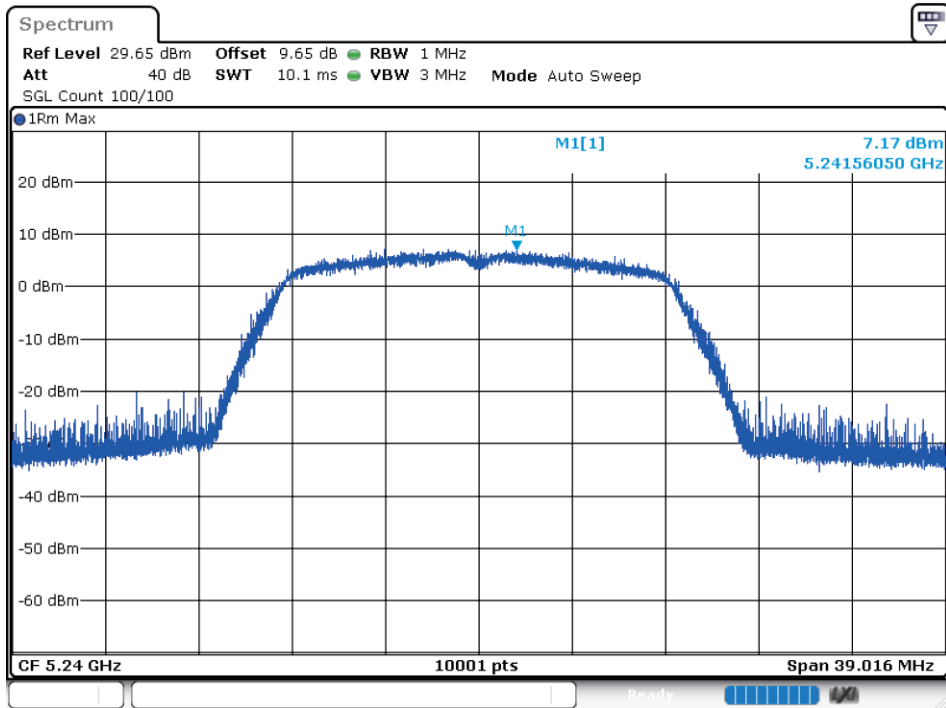

PSD NVNT 802.11a 5240MHz Ant1