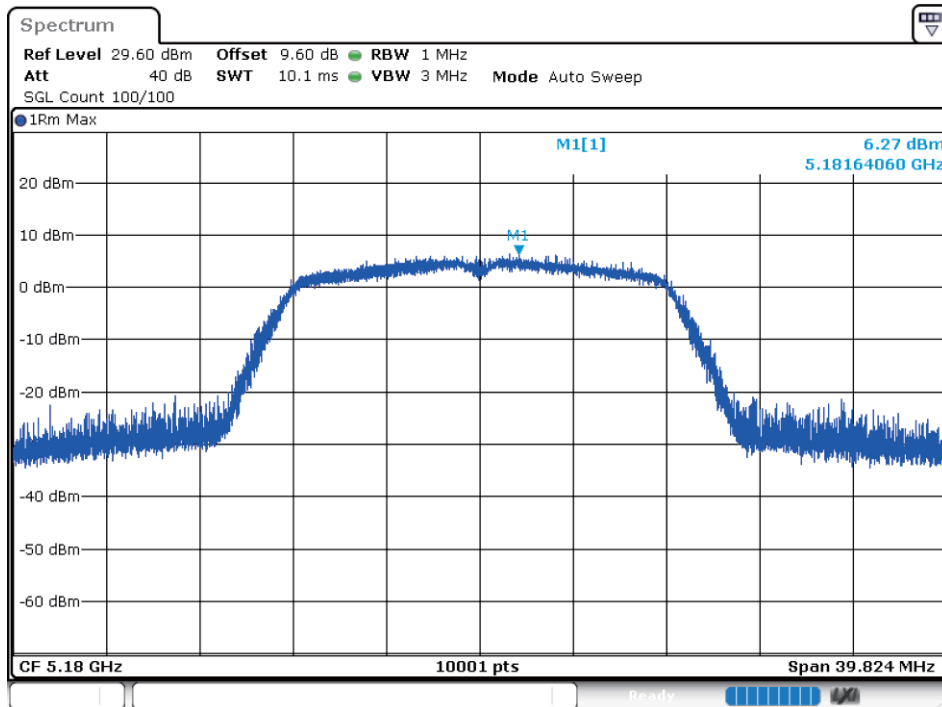

5.5 MAXIMUM POWER SPECTRAL DENSITY LEVEL

5.2G

Condition	Mode	Frequency (MHz)	Antenna	Max PSD (dBm)	Limit (dBm)	Verdict
NVNT	802.11a	5180	Ant 1	6.273	11	Pass
NVNT	802.11a	5200	Ant 1	7.699	11	Pass
NVNT	802.11a	5240	Ant 1	7.174	11	Pass
NVNT	802.11ac20	5180	Ant 1	5.953	11	Pass
NVNT	802.11ac20	5200	Ant 1	8.526	11	Pass
NVNT	802.11ac20	5240	Ant 1	7.128	11	Pass
NVNT	802.11ac40	5190	Ant 1	3.715	11	Pass
NVNT	802.11ac40	5230	Ant 1	5.24	11	Pass
NVNT	802.11ac80	5210	Ant 1	1.916	11	Pass
NVNT	802.11n(HT20)	5180	Ant 1	5.843	11	Pass
NVNT	802.11n(HT20)	5200	Ant 1	7.116	11	Pass
NVNT	802.11n(HT20)	5240	Ant 1	7.044	11	Pass
NVNT	802.11n(HT40)	5190	Ant 1	3.996	11	Pass
NVNT	802.11n(HT40)	5230	Ant 1	5.011	11	Pass

PSD NVNT 802.11a 5180MHz Ant1