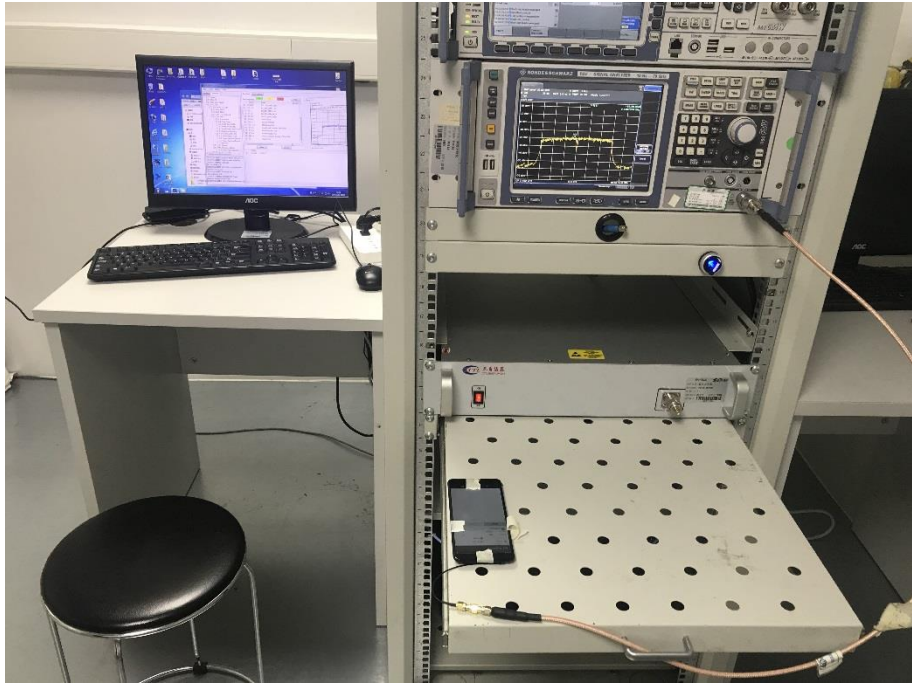

ANNEX B TEST SETUP PHOTOS

1 Radiated Test Photo

Below 30 MHz

30 MHz-1 GHz

Close-Up

Above 1GHz

Close-Up

30 MHz-1 GHz-RF

Above 1GHz-RF

Close-Up-RF

2 Conducted Emissions

Test Photo 1

Test Photo 2

3 Conducted Test Photo

Conducted Test-BT

Conducted Test-BLE

Conducted Test-WIFI

Conducted Test-RF