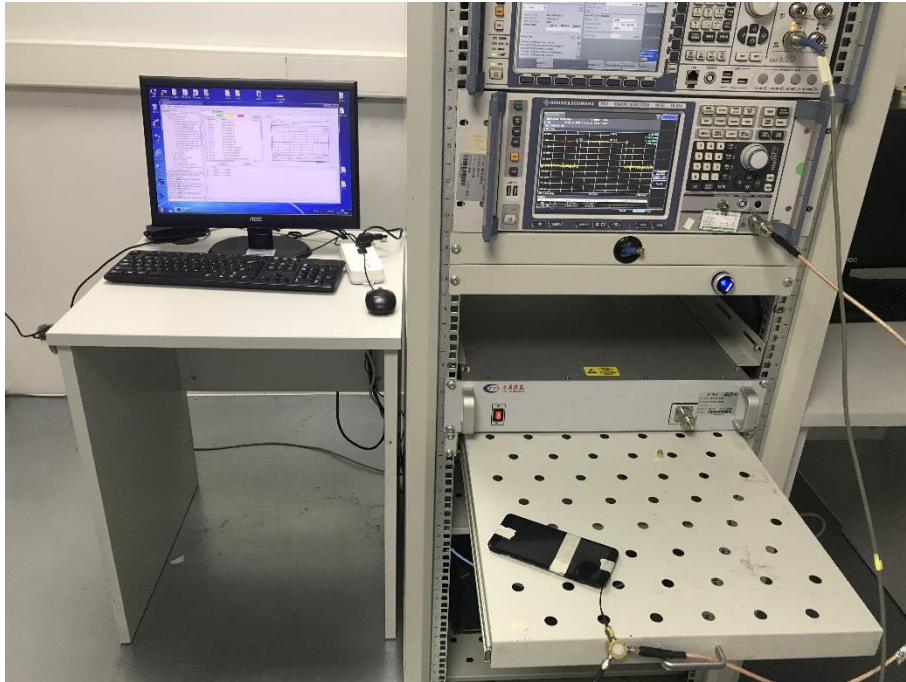

ANNEX B TEST SETUP PHOTOS

1 Radiated Test Photo

Below 30 MHz

30 MHz-1 GHz

Close-Up

Above 1GHz

Close-Up

30 MHz-1 GHz-RF

Above 1GHz-RF

Close-Up-RF

2 Conducted Emissions

Test Photo 1

Test Photo 2

3 Conducted Test Photo

Conducted Test-BT

Conducted Test-BLE

Conducted Test-WIFI

Conducted Test-RF