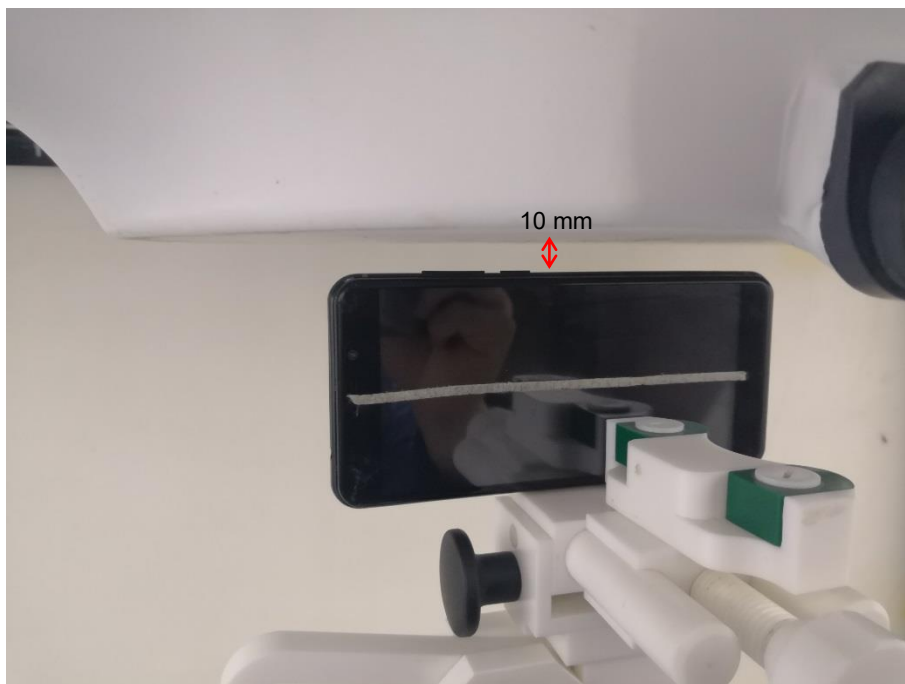

TEST SETUP PHOTOS

Right Head Cheek

Right Head Tilt (15°)

Left Head Cheek

Left Head Tilt (15°)

Front Side (10mm)

Back Side (10mm)

Right Side (10mm)

Left Side (10mm)

Top Side (10mm)

Bottom Side (10mm)