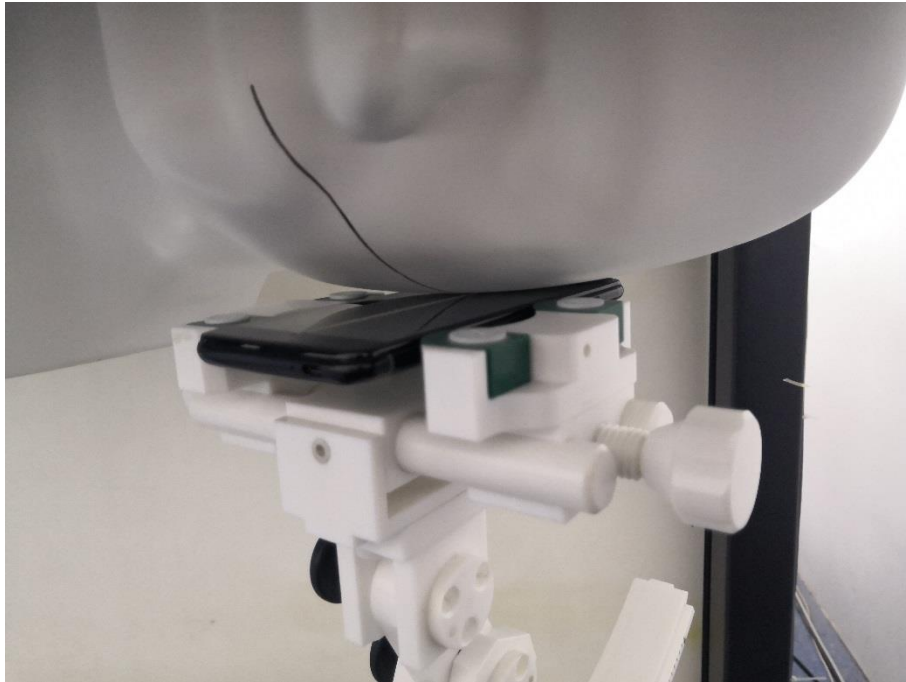

TEST SETUP PHOTOS

Right Head Cheek

Right Head Tilt (15°)

Left Head Cheek

Left Head Tilt (15°)

Front Side (10mm)

Back Side (10mm)

Right Side (10mm)

Left Side (10mm)

Top Side (10mm)

Bottom Side (10mm)