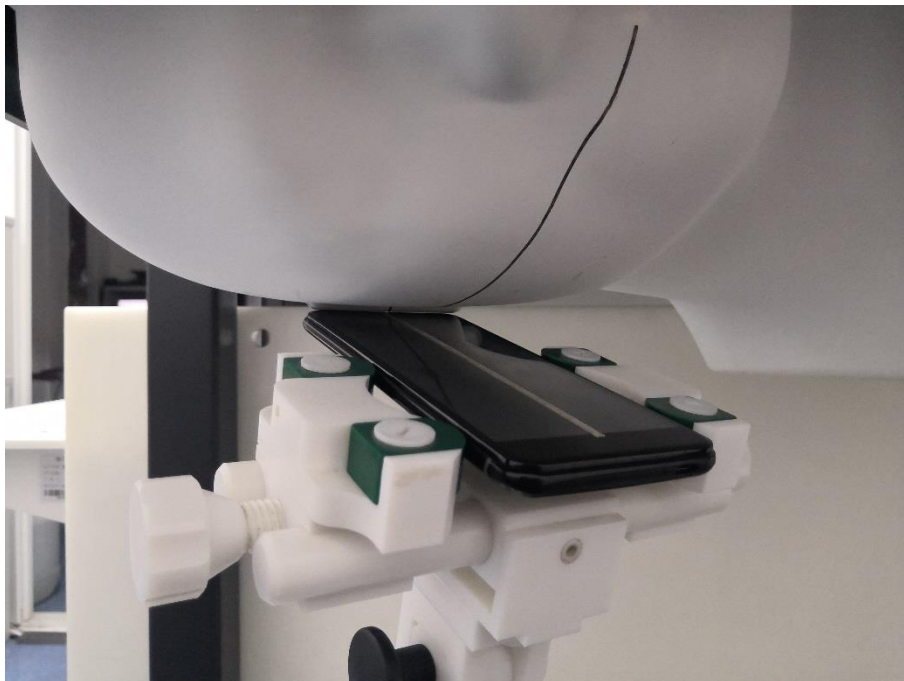

TEST SETUP PHOTOS

Right Head Cheek

Right Head Tilt (15°)

Left Head Cheek

Left Head Tilt (15°)

Front Side (10mm)

Back Side (10mm)

Right Side (10mm)

Left Side (10mm)

Top Side (10mm)

Bottom Side (10mm)