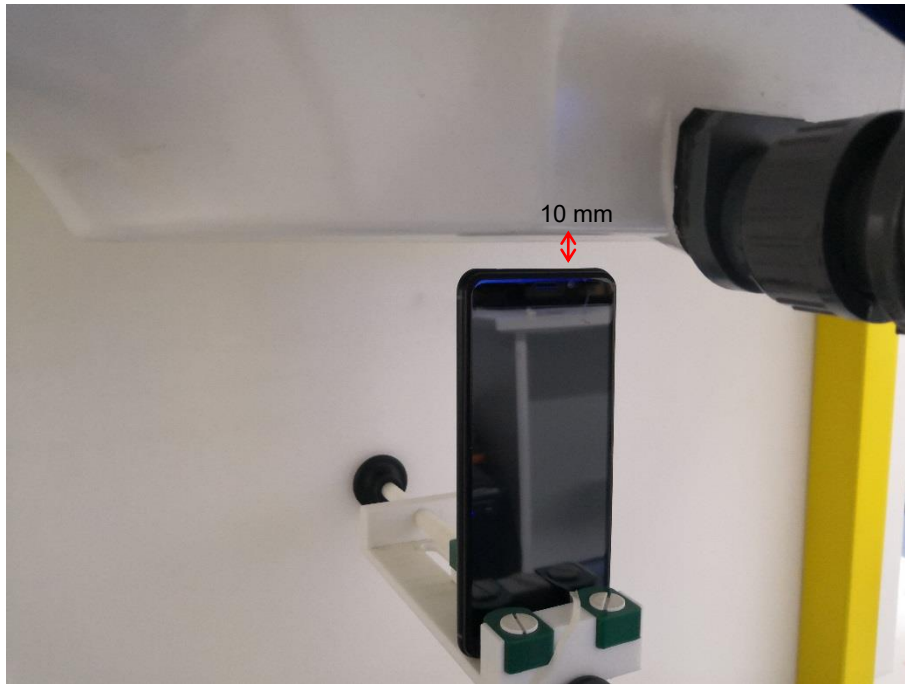

TEST SETUP PHOTOS

Right Head Cheek

Right Head Tilt (15°)

Left Head Cheek

Left Head Tilt (15°)

Front Side (10mm)

Back Side (10mm)

Right Side (10mm)

Left Side (10mm)

Top Side (10mm)

Bottom Side (10mm)