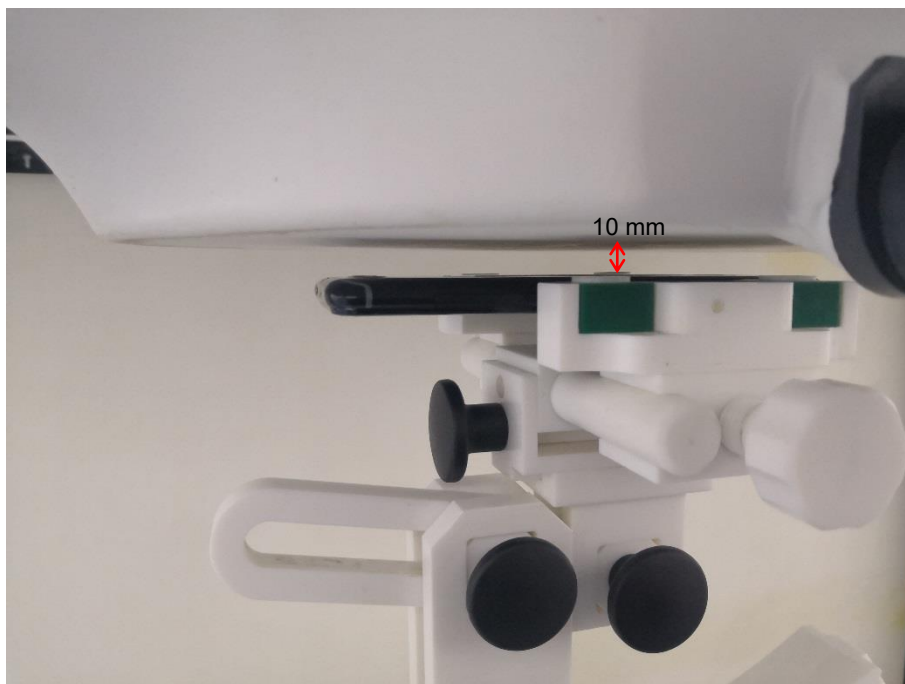

TEST SETUP PHOTOS

Right Head Cheek

Right Head Tilt (15°)

Left Head Cheek

Left Head Tilt (15°)

Front Side (10mm)

Back Side (10mm)

Right Side (10mm)

Left Side (10mm)

Top Side (10mm)

Bottom Side (10mm)