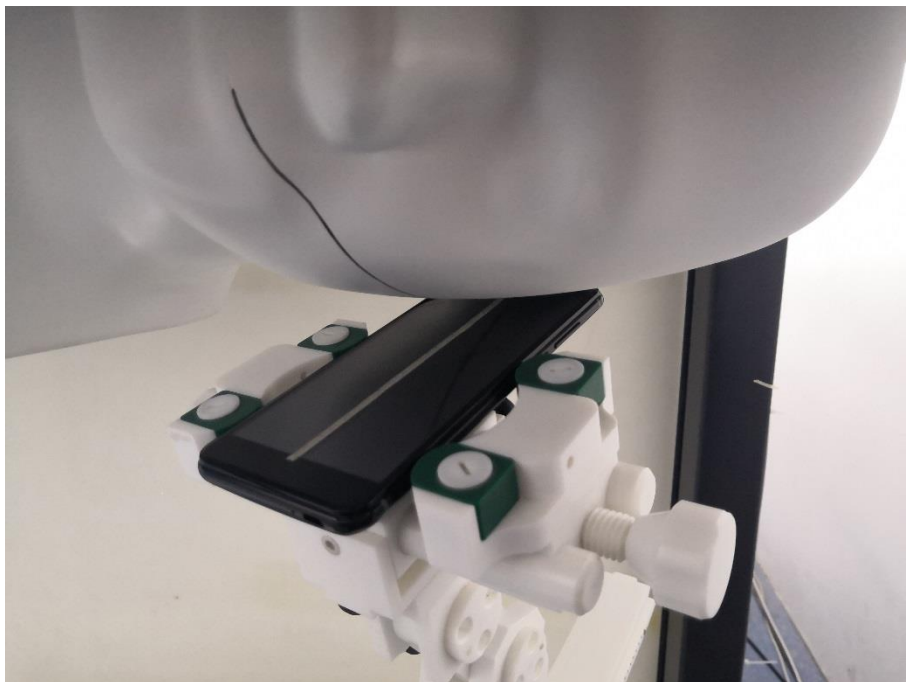

TEST SETUP PHOTOS

Right Head Cheek

Right Head Tilt (15°)

Left Head Cheek

Left Head Tilt (15°)

Front Side (10mm)

Back Side (10mm)

Right Side (10mm)

Left Side (10mm)

Top Side (10mm)

Bottom Side (10mm)