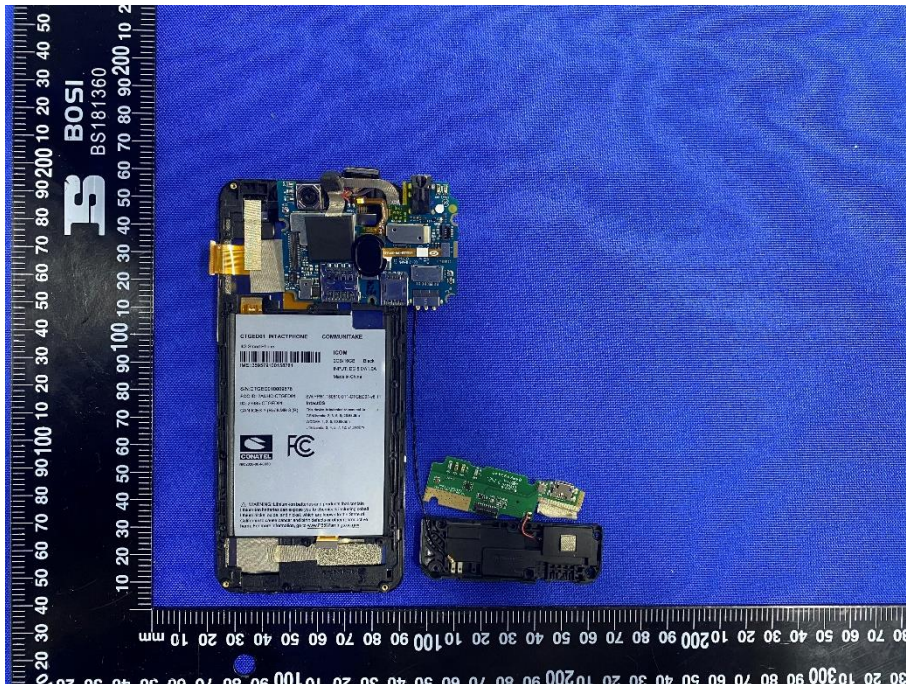

EUT INTERNAL PHOTOS

EUT UNCOVER VIEW

EUT UNCOVER VIEW

EUT UNCOVER VIEW

EUT UNCOVER VIEW

MAIN BOARD TOP VIEW (WITH SHIELDING)

MAIN BOARD REAR VIEW (WITH SHIELDING)

MAIN BOARD TOP VIEW (WITHOUT SHIELDING)

MAIN BOARD REAR VIEW (WITHOUT SHIELDING)

SUB BOARD TOP VIEW

SUB BOARD REAR VIEW

Battery 1 Photo (TOP)

Battery Photo 1 (REAR)