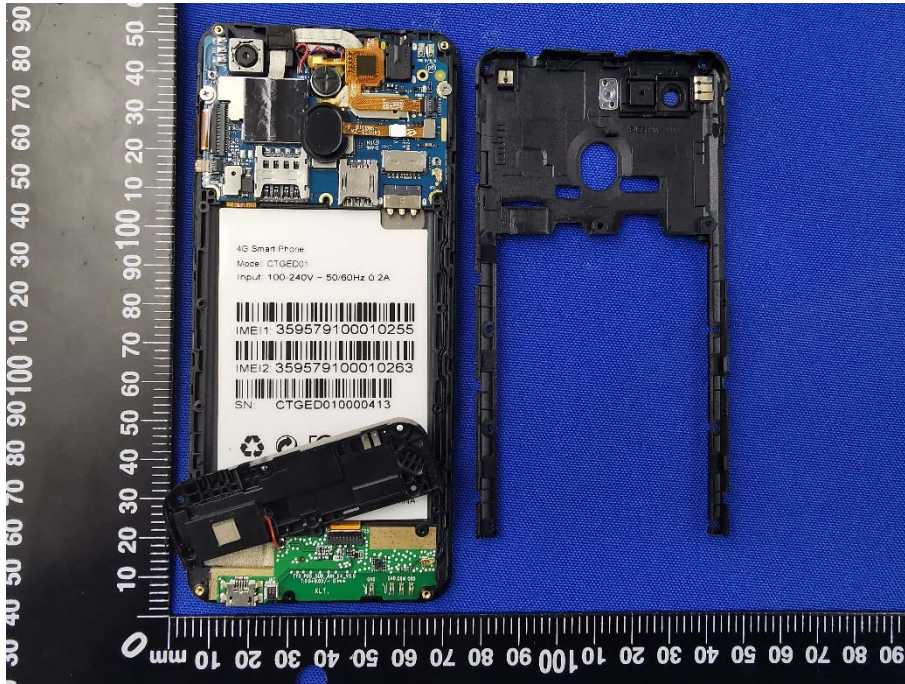

EUT INTERNAL PHOTOS

EUT UNCOVER VIEW

BT/WIFI Antenna

2/3/4G Antenna

EUT UNCOVER VIEW

2/3/4G Antenna

EUT UNCOVER VIEW

EUT UNCOVER VIEW

MAIN BOARD TOP VIEW (WITH SHIELDING)

MAIN BOARD REAR VIEW (WITH SHIELDING)

MAIN BOARD TOP VIEW (WITHOUT SHIELDING)

MAIN BOARD REAR VIEW (WITHOUT SHIELDING)

MAIN BOARD TOP VIEW

MAIN BOARD REAR VIEW

Battery Photo (FRONT)

Battery Photo (REAR)