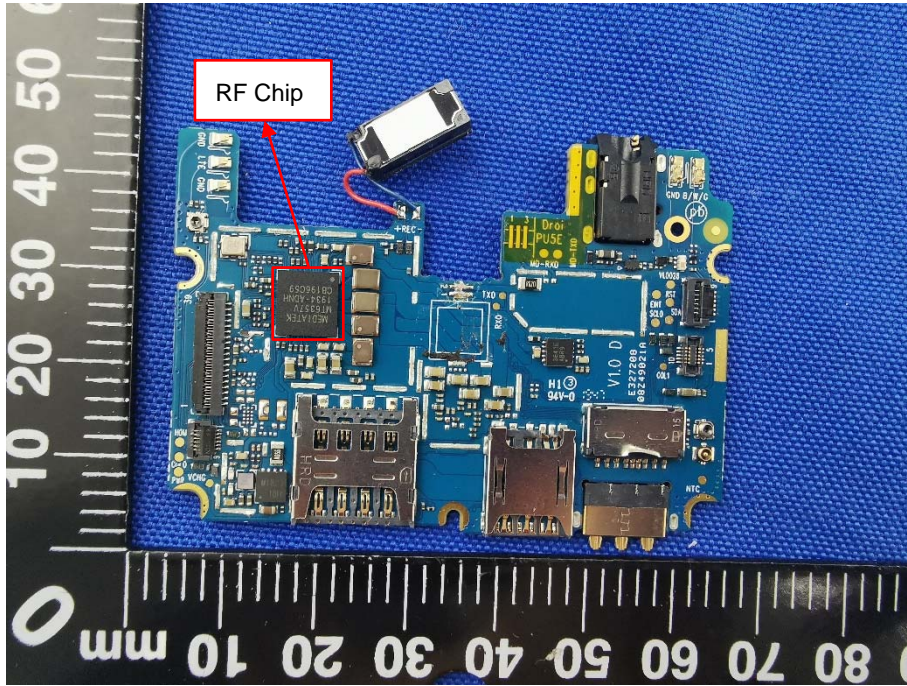

EUT INTERNAL PHOTOS

EUT UNCOVER VIEW

BT/WIFI Antenna

2/3/4G Antenna

EUT UNCOVER VIEW

2/3/4G Antenna

EUT UNCOVER VIEW

EUT UNCOVER VIEW

MAIN BOARD TOP VIEW (WITH SHIELDING)

MAIN BOARD REAR VIEW (WITH SHIELDING)

MAIN BOARD TOP VIEW (WITHOUT SHIELDING)

MAIN BOARD REAR VIEW (WITHOUT SHIELDING)

MAIN BOARD TOP VIEW

MAIN BOARD REAR VIEW

Battery Photo (FRONT)