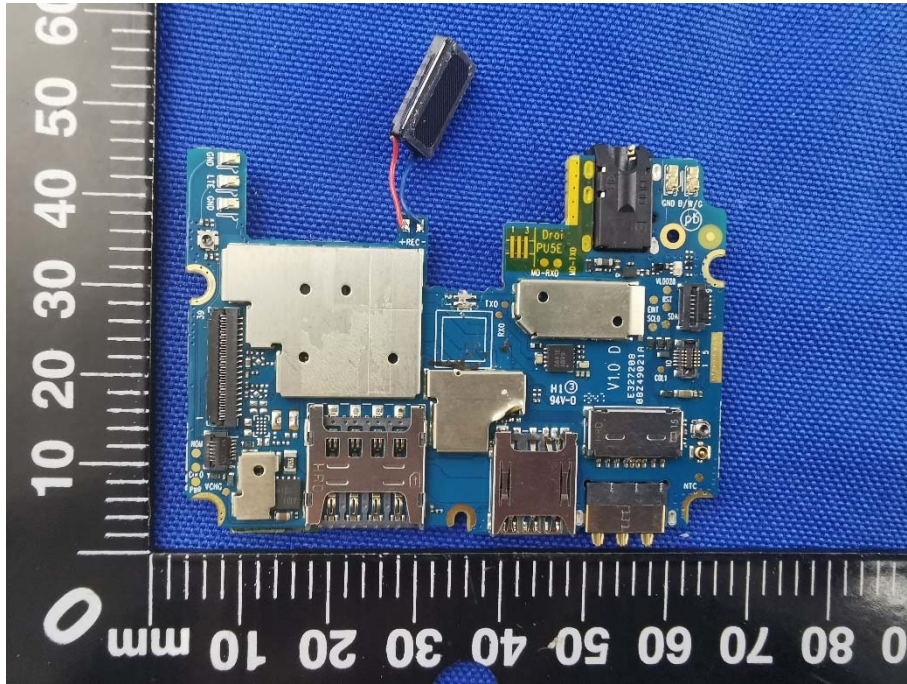

EUT INTERNAL PHOTOS

EUT UNCOVER VIEW

BT/WIFI Antenna

2/3/4G Antenna

EUT UNCOVER VIEW

2/3/4G Antenna

EUT UNCOVER VIEW

EUT UNCOVER VIEW

MAIN BOARD TOP VIEW (WITH SHIELDING)

MAIN BOARD REAR VIEW (WITH SHIELDING)

MAIN BOARD TOP VIEW (WITHOUT SHIELDING)

MAIN BOARD REAR VIEW (WITHOUT SHIELDING)

MAIN BOARD TOP VIEW

MAIN BOARD REAR VIEW

Battery Photo (FRONT)

Battery Photo (REAR)