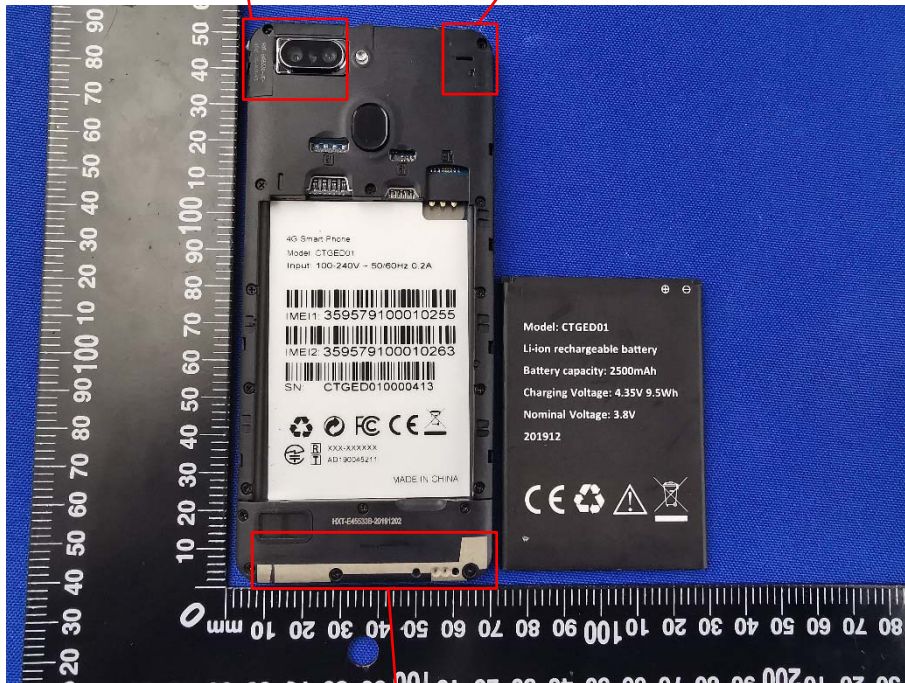

EUT INTERNAL PHOTOS

EUT UNCOVER VIEW

BT/WIFI Antenna

2/3/4G Antenna

EUT UNCOVER VIEW

2/3/4G Antenna

EUT UNCOVER VIEW

EUT UNCOVER VIEW

MAIN BOARD TOP VIEW (WITH SHIELDING)

MAIN BOARD REAR VIEW (WITH SHIELDING)

MAIN BOARD TOP VIEW (WITHOUT SHIELDING)

MAIN BOARD REAR VIEW (WITHOUT SHIELDING)

MAIN BOARD TOP VIEW

MAIN BOARD REAR VIEW

Battery Photo (FRONT)