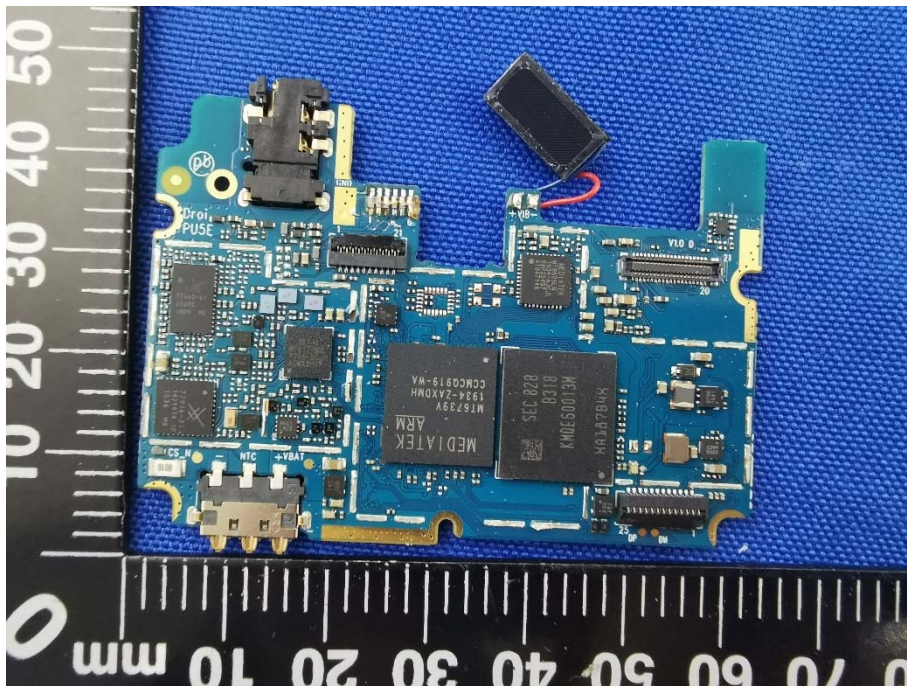

EUT INTERNAL PHOTOS

EUT UNCOVER VIEW

BT/WIFI Antenna

2/3/4G Antenna

EUT UNCOVER VIEW

2/3/4G Antenna

EUT UNCOVER VIEW

EUT UNCOVER VIEW

MAIN BOARD TOP VIEW (WITH SHIELDING)

MAIN BOARD REAR VIEW (WITH SHIELDING)

MAIN BOARD TOP VIEW (WITHOUT SHIELDING)

MAIN BOARD REAR VIEW (WITHOUT SHIELDING)

MAIN BOARD TOP VIEW

MAIN BOARD REAR VIEW

Battery Photo (FRONT)

Battery Photo (REAR)