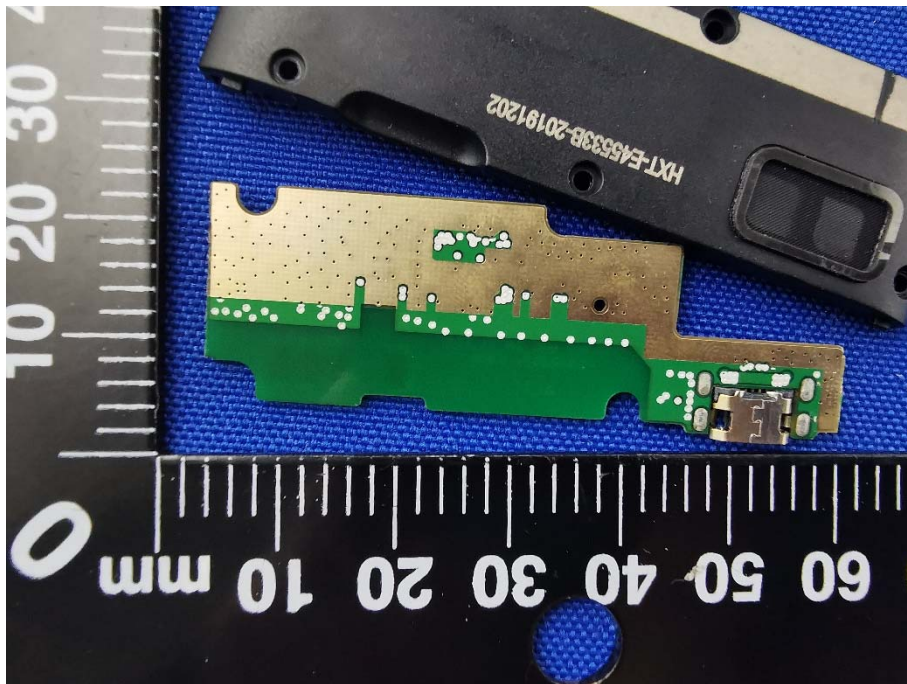

EUT INTERNAL PHOTOS

EUT UNCOVER VIEW

BT/WIFI Antenna

2/3/4G Antenna

EUT UNCOVER VIEW

2/3/4G Antenna

EUT UNCOVER VIEW

EUT UNCOVER VIEW

MAIN BOARD TOP VIEW (WITH SHIELDING)

MAIN BOARD REAR VIEW (WITH SHIELDING)

MAIN BOARD TOP VIEW (WITHOUT SHIELDING)

MAIN BOARD REAR VIEW (WITHOUT SHIELDING)

MAIN BOARD TOP VIEW

MAIN BOARD REAR VIEW

Battery Photo (FRONT)

Battery Photo (REAR)