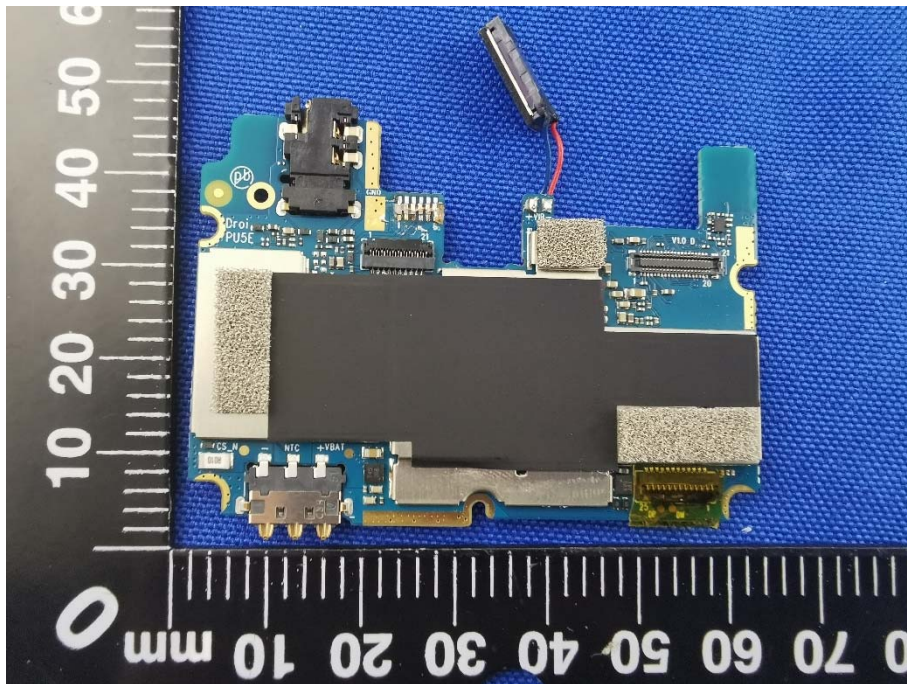

EUT INTERNAL PHOTOS

EUT UNCOVER VIEW

BT/WIFI Antenna

2/3/4G Antenna

EUT UNCOVER VIEW

2/3/4G Antenna

EUT UNCOVER VIEW

EUT UNCOVER VIEW

MAIN BOARD TOP VIEW (WITH SHIELDING)

MAIN BOARD REAR VIEW (WITH SHIELDING)

MAIN BOARD TOP VIEW (WITHOUT SHIELDING)

MAIN BOARD REAR VIEW (WITHOUT SHIELDING)

MAIN BOARD TOP VIEW

MAIN BOARD REAR VIEW

Battery Photo (FRONT)

Battery Photo (REAR)