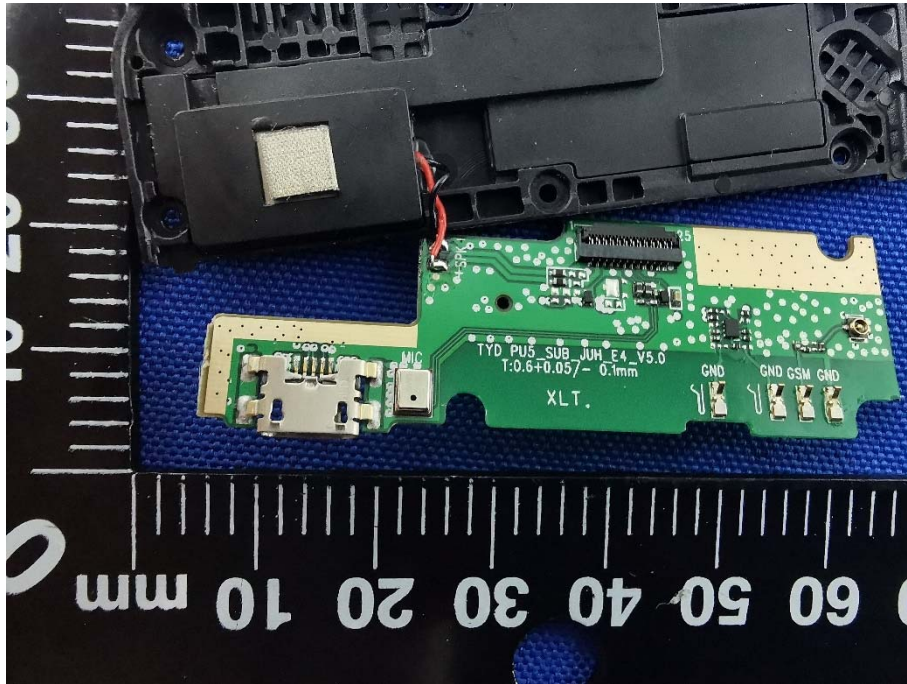

EUT INTERNAL PHOTOS

EUT UNCOVER VIEW

BT/WIFI Antenna

2/3/4G Antenna

EUT UNCOVER VIEW

2/3/4G Antenna

EUT UNCOVER VIEW

EUT UNCOVER VIEW

MAIN BOARD TOP VIEW (WITH SHIELDING)

MAIN BOARD REAR VIEW (WITH SHIELDING)

MAIN BOARD TOP VIEW (WITHOUT SHIELDING)

MAIN BOARD REAR VIEW (WITHOUT SHIELDING)

MAIN BOARD TOP VIEW

MAIN BOARD REAR VIEW

Battery Photo (FRONT)

Battery Photo (REAR)