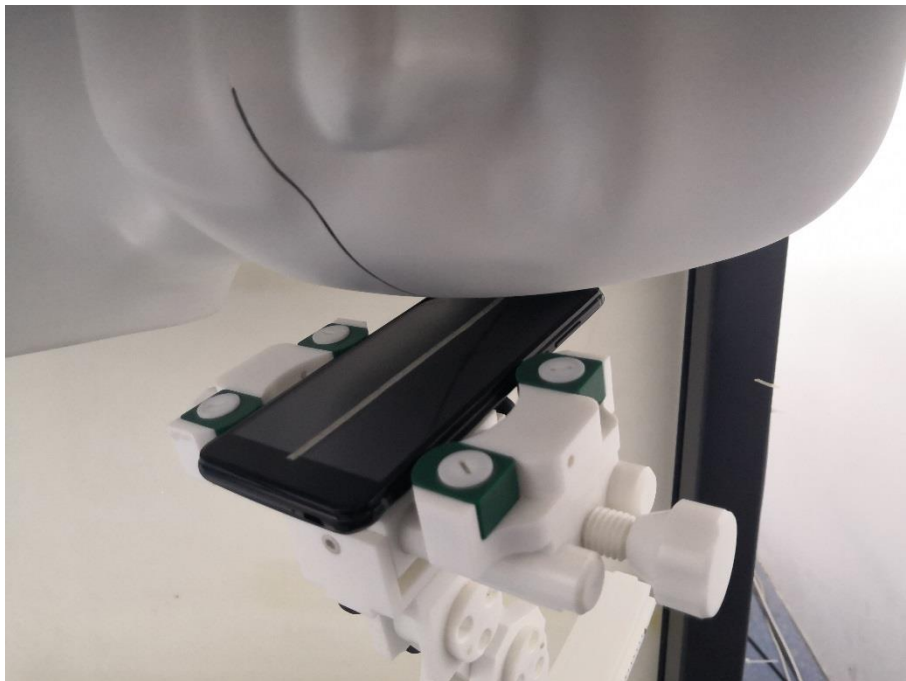

## TEST SETUP PHOTOS

Right Head Cheek

Right Head Tilt (15° )

Left Head Cheek

Left Head Tilt (15° )

Front Side (10mm)

Back Side (10mm)

Right Side (10mm)

Left Side (10mm)

Top Side (10mm)

Bottom Side (10mm)