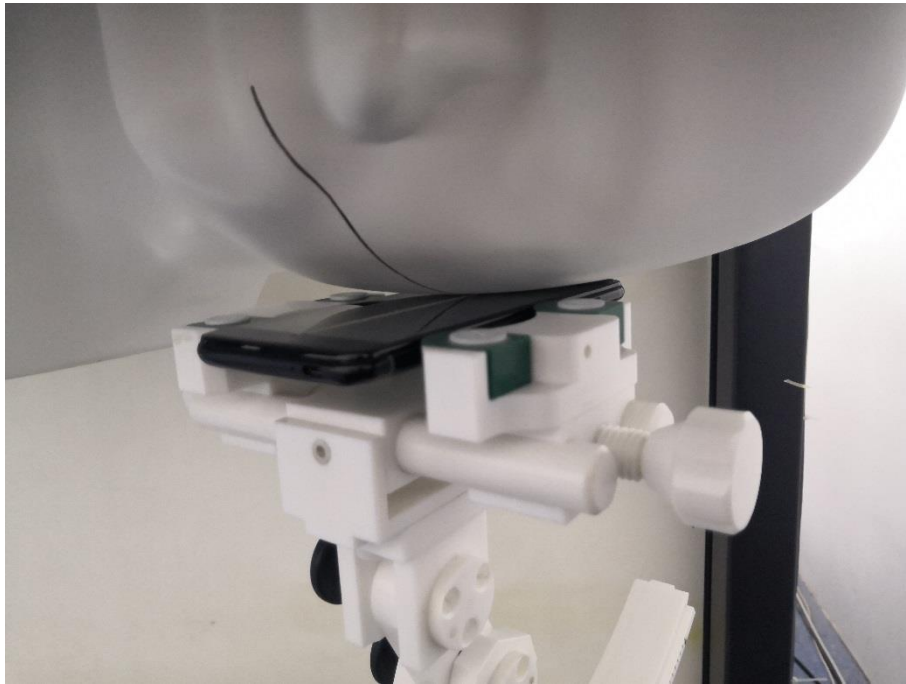

## TEST SETUP PHOTOS

Right Head Cheek

Right Head Tilt (15° )

Left Head Cheek

Left Head Tilt (15° )

Front Side (10mm)

Back Side (10mm)

Right Side (10mm)

Left Side (10mm)

Top Side (10mm)

Bottom Side (10mm)