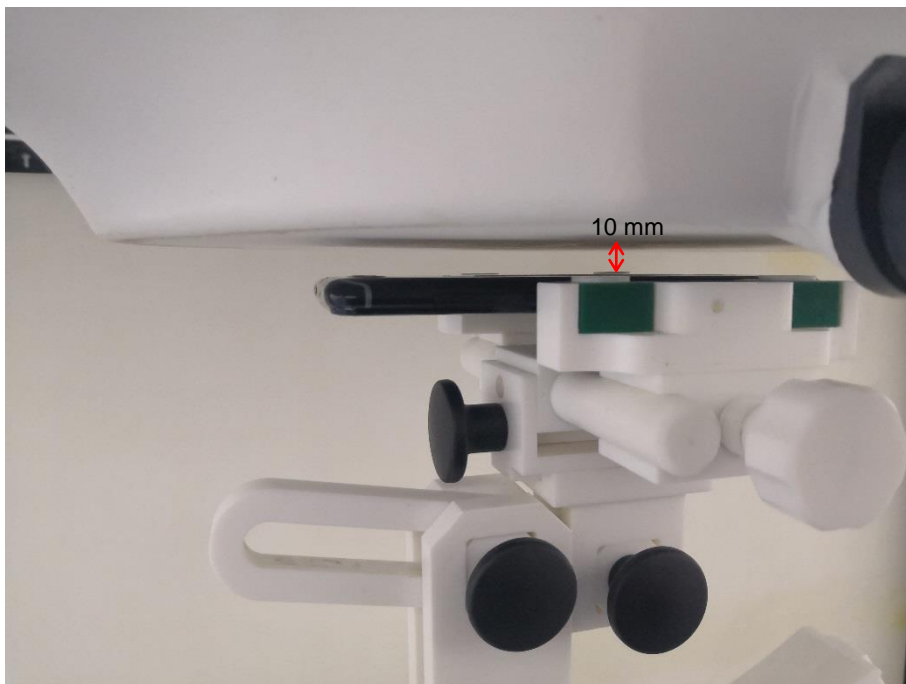

## TEST SETUP PHOTOS

Right Head Cheek

Right Head Tilt (15° )

Left Head Cheek

Left Head Tilt (15° )

Front Side (10mm)

Back Side (10mm)

Right Side (10mm)

Left Side (10mm)

Top Side (10mm)

Bottom Side (10mm)