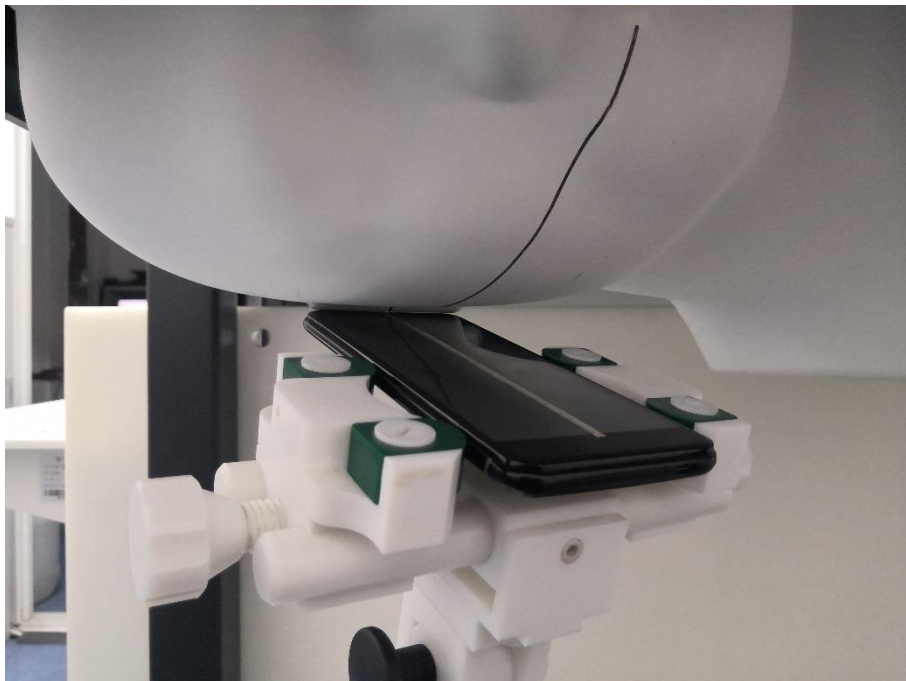

## TEST SETUP PHOTOS

Right Head Cheek

Right Head Tilt (15° )

Left Head Cheek

Left Head Tilt (15° )

Front Side (10mm)

Back Side (10mm)

Right Side (10mm)

Left Side (10mm)

Top Side (10mm)

Bottom Side (10mm)