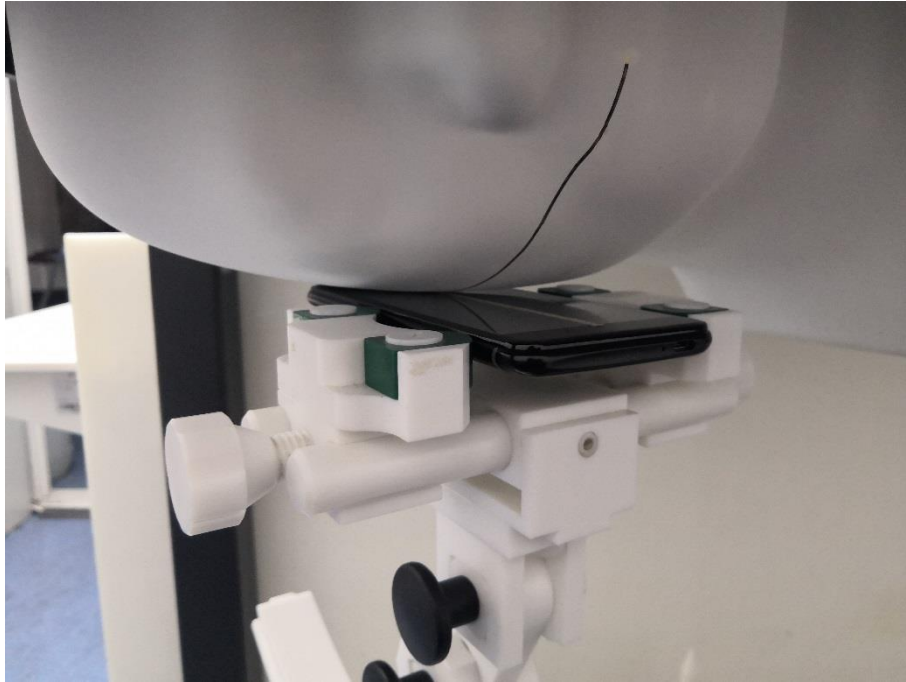

## TEST SETUP PHOTOS

Right Head Cheek

Right Head Tilt (15° )

Left Head Cheek

Left Head Tilt (15° )

Front Side (10mm)

Back Side (10mm)

Right Side (10mm)

Left Side (10mm)

Top Side (10mm)

Bottom Side (10mm)