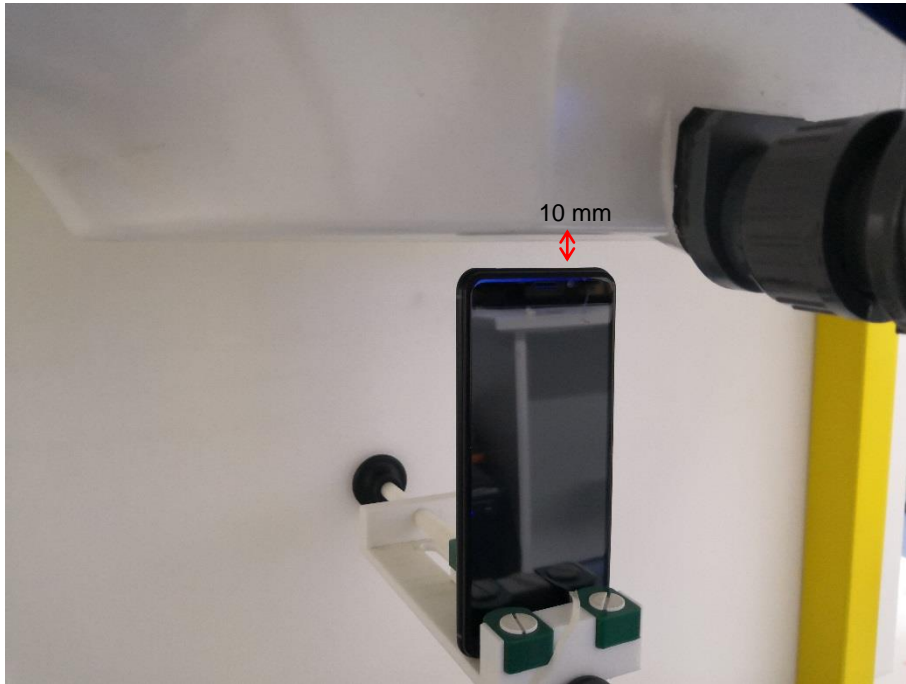

## TEST SETUP PHOTOS

Right Head Cheek

Right Head Tilt (15° )

Left Head Cheek

Left Head Tilt (15° )

Front Side (10mm)

Back Side (10mm)

Right Side (10mm)

Left Side (10mm)

Top Side (10mm)

Bottom Side (10mm)