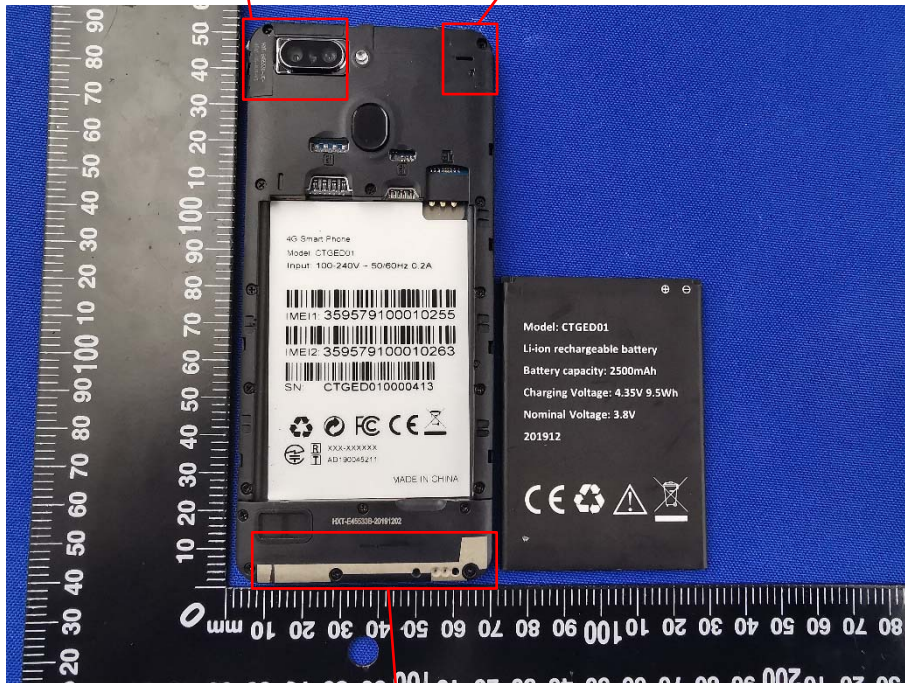

# EUT INTERNAL PHOTOS

EUT UNCOVER VIEW

BT/WIFI Antenna

2/3/4G Antenna

EUT UNCOVER VIEW

2/3/4G Antenna

EUT UNCOVER VIEW

EUT UNCOVER VIEW

MAIN BOARD TOP VIEW

MAIN BOARD REAR VIEW

Battery Photo (FRONT)

Battery Photo (REAR)