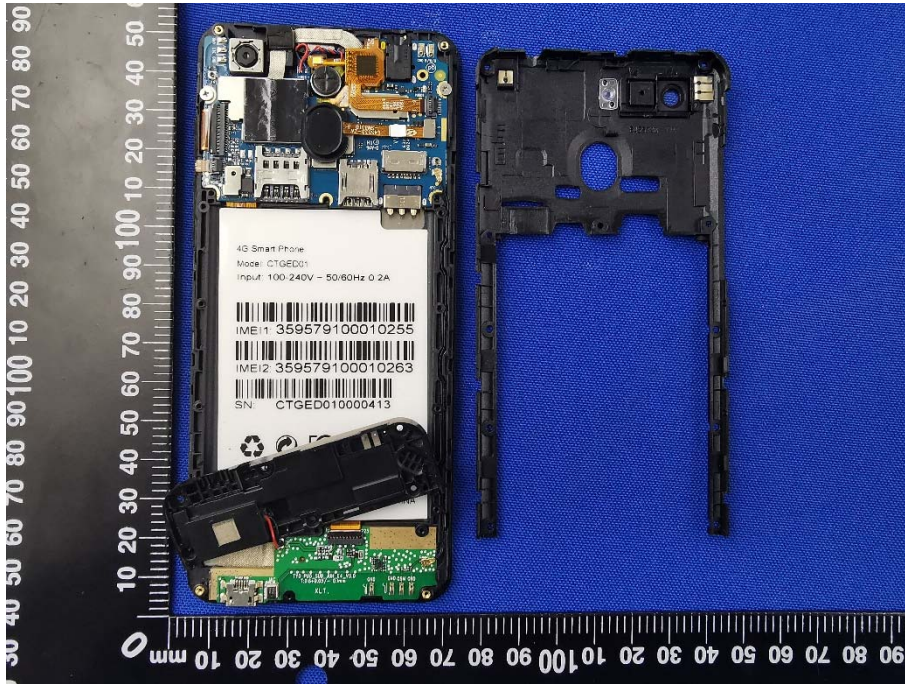

# EUT INTERNAL PHOTOS

EUT UNCOVER VIEW

BT/WIFI Antenna

2/3/4G Antenna

EUT UNCOVER VIEW

2/3/4G Antenna

EUT UNCOVER VIEW

EUT UNCOVER VIEW

MAIN BOARD TOP VIEW

MAIN BOARD REAR VIEW

Battery Photo (FRONT)

Battery Photo (REAR)