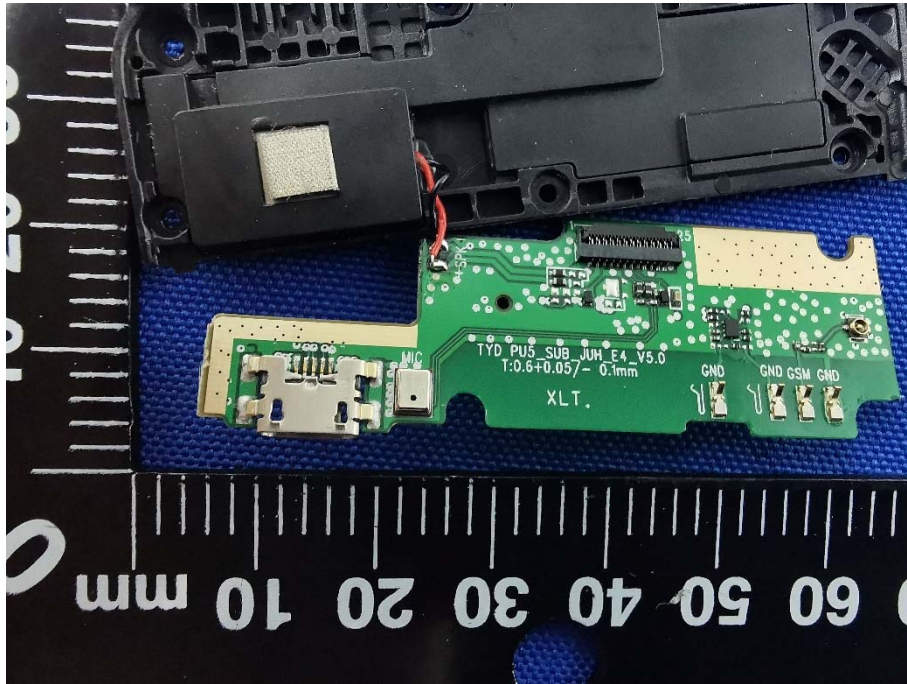

# EUT INTERNAL PHOTOS

EUT UNCOVER VIEW

BT/WIFI Antenna

2/3/4G Antenna

EUT UNCOVER VIEW

2/3/4G Antenna

EUT UNCOVER VIEW

EUT UNCOVER VIEW

MAIN BOARD TOP VIEW

MAIN BOARD REAR VIEW

Battery Photo (FRONT)

Battery Photo (REAR)