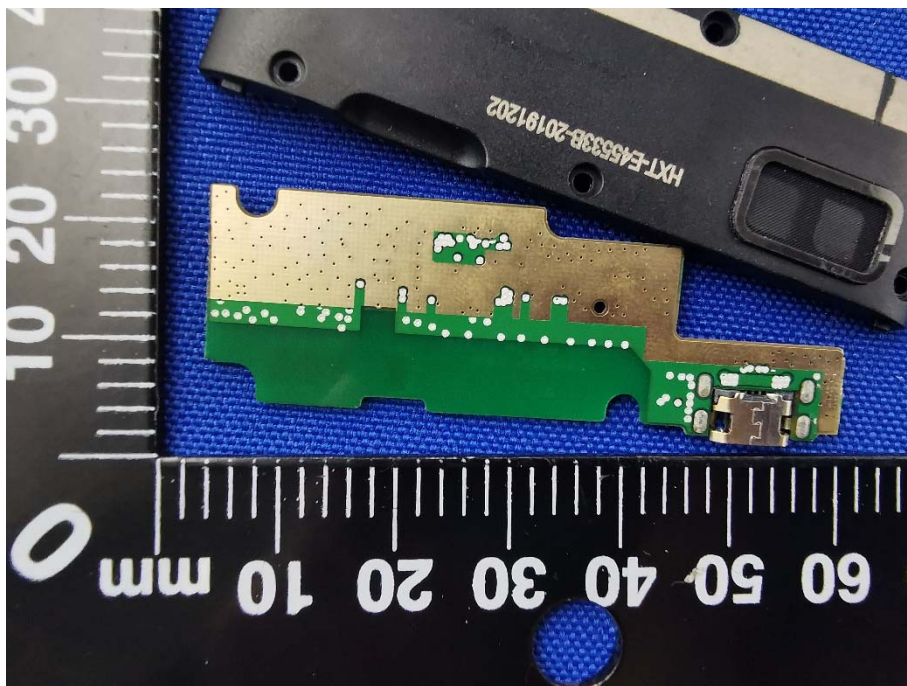

# EUT INTERNAL PHOTOS

EUT UNCOVER VIEW

BT/WIFI Antenna

2/3/4G Antenna

EUT UNCOVER VIEW

2/3/4G Antenna

EUT UNCOVER VIEW

EUT UNCOVER VIEW

MAIN BOARD TOP VIEW

MAIN BOARD REAR VIEW

Battery Photo (FRONT)

Battery Photo (REAR)